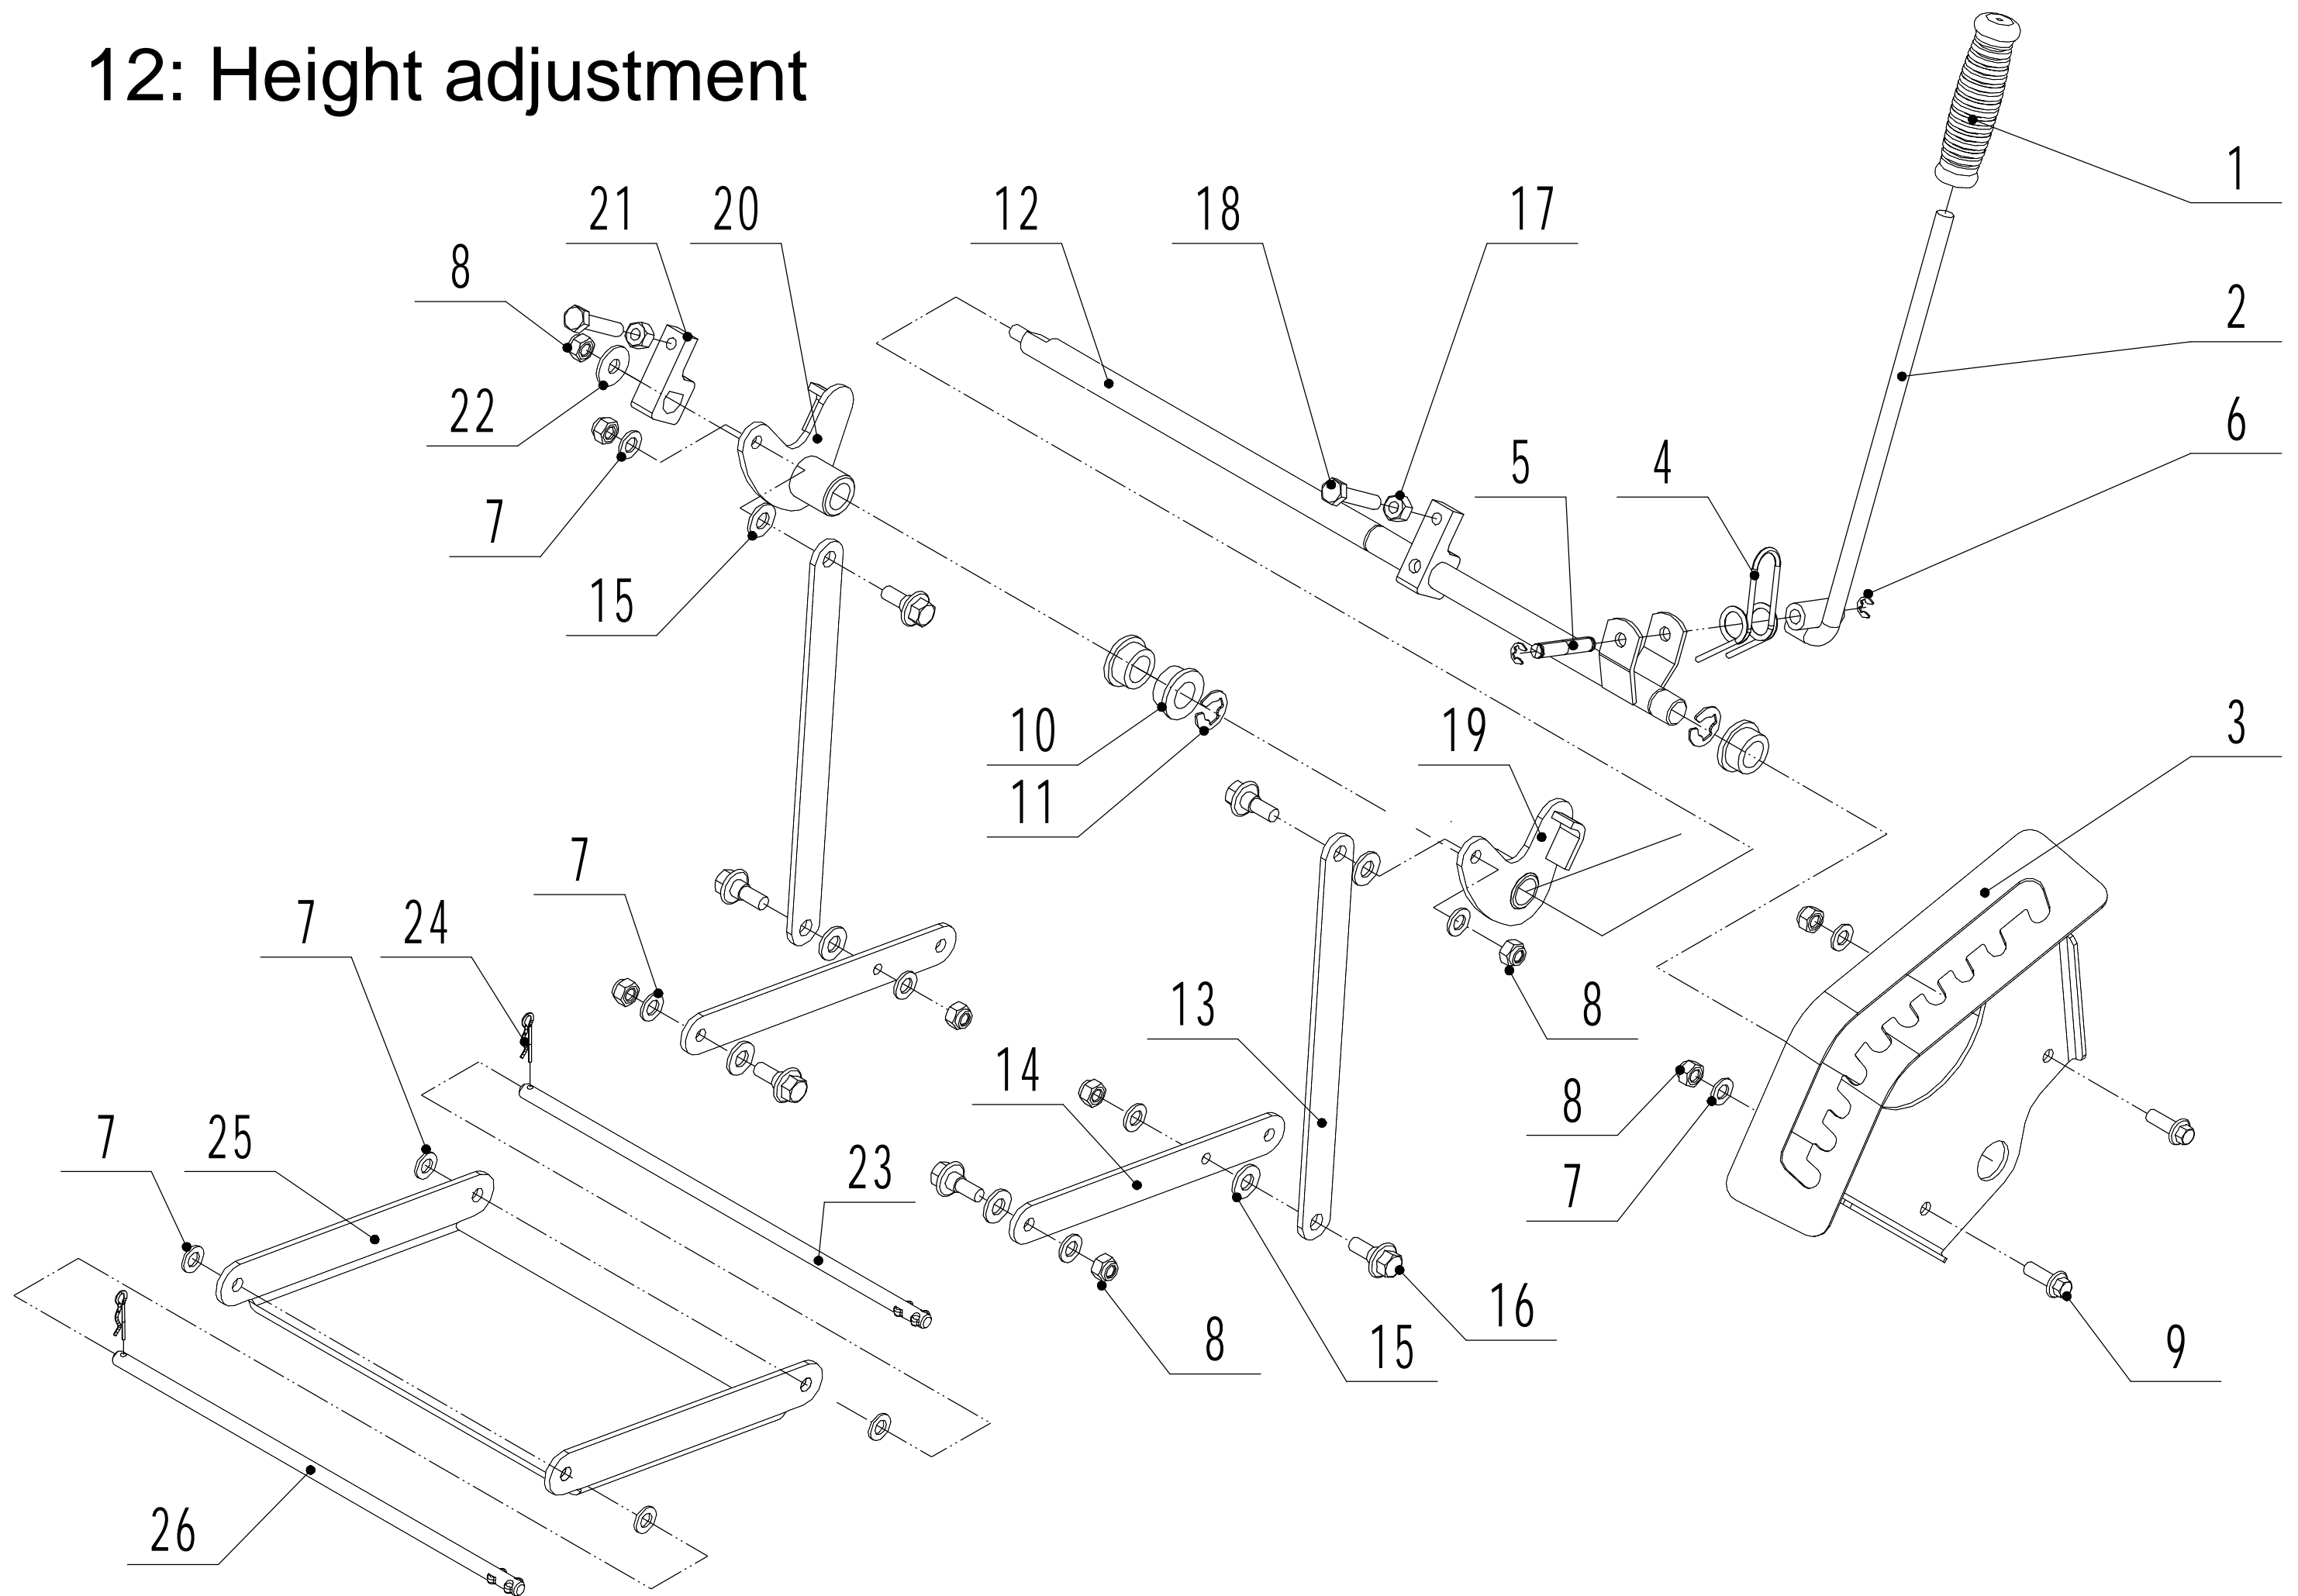

12: Height adjustment

Part 12: Height Adjustment			
No.	ART	NAME	Qty
1	UR760-00114	Adjustment lever	1
2	UR810-00102	Adjustment handle	1
3	UR810-00103	Graduator	1
4	U081-00001	Adjustment spring	1
5	UR760-00117	Pin axis	1
6	UG806-00011	Check ring - 6	2
7	U455-00061	Washer - 8	14
8	U455-00007	Nut - M8	11
9	UR200-00058	Bolt - M8x20	2
10	UR760-00103	Adjustment rod bush	3
11	UR760-00104	Check ring - 12	2
12	UR810-00105	Adjustment rod	1
13	UR810-00106	Pull Stick	2
14	UR810-00107	Back swing stick	2
15	UR760-00024	Nylon washer	8
16	UR760-00023	Stage bolt	8
17	UG700-00022	Nut - M8	2
18	U537-00023	Bolt - M8x35	2
19	UR810-00108	Left pull arm	1
20	UR810-00109	Right pull arm	1
21	UR760-00111	Limit block	1
22	U506-00058	Big washer - 8	1
23	UR810-00110	Pin axis B	1
24	UR760-00121	Split pin	2
25	UR810-00111	Front swing frame	1
26	UR810-00112	Pin axis A	1