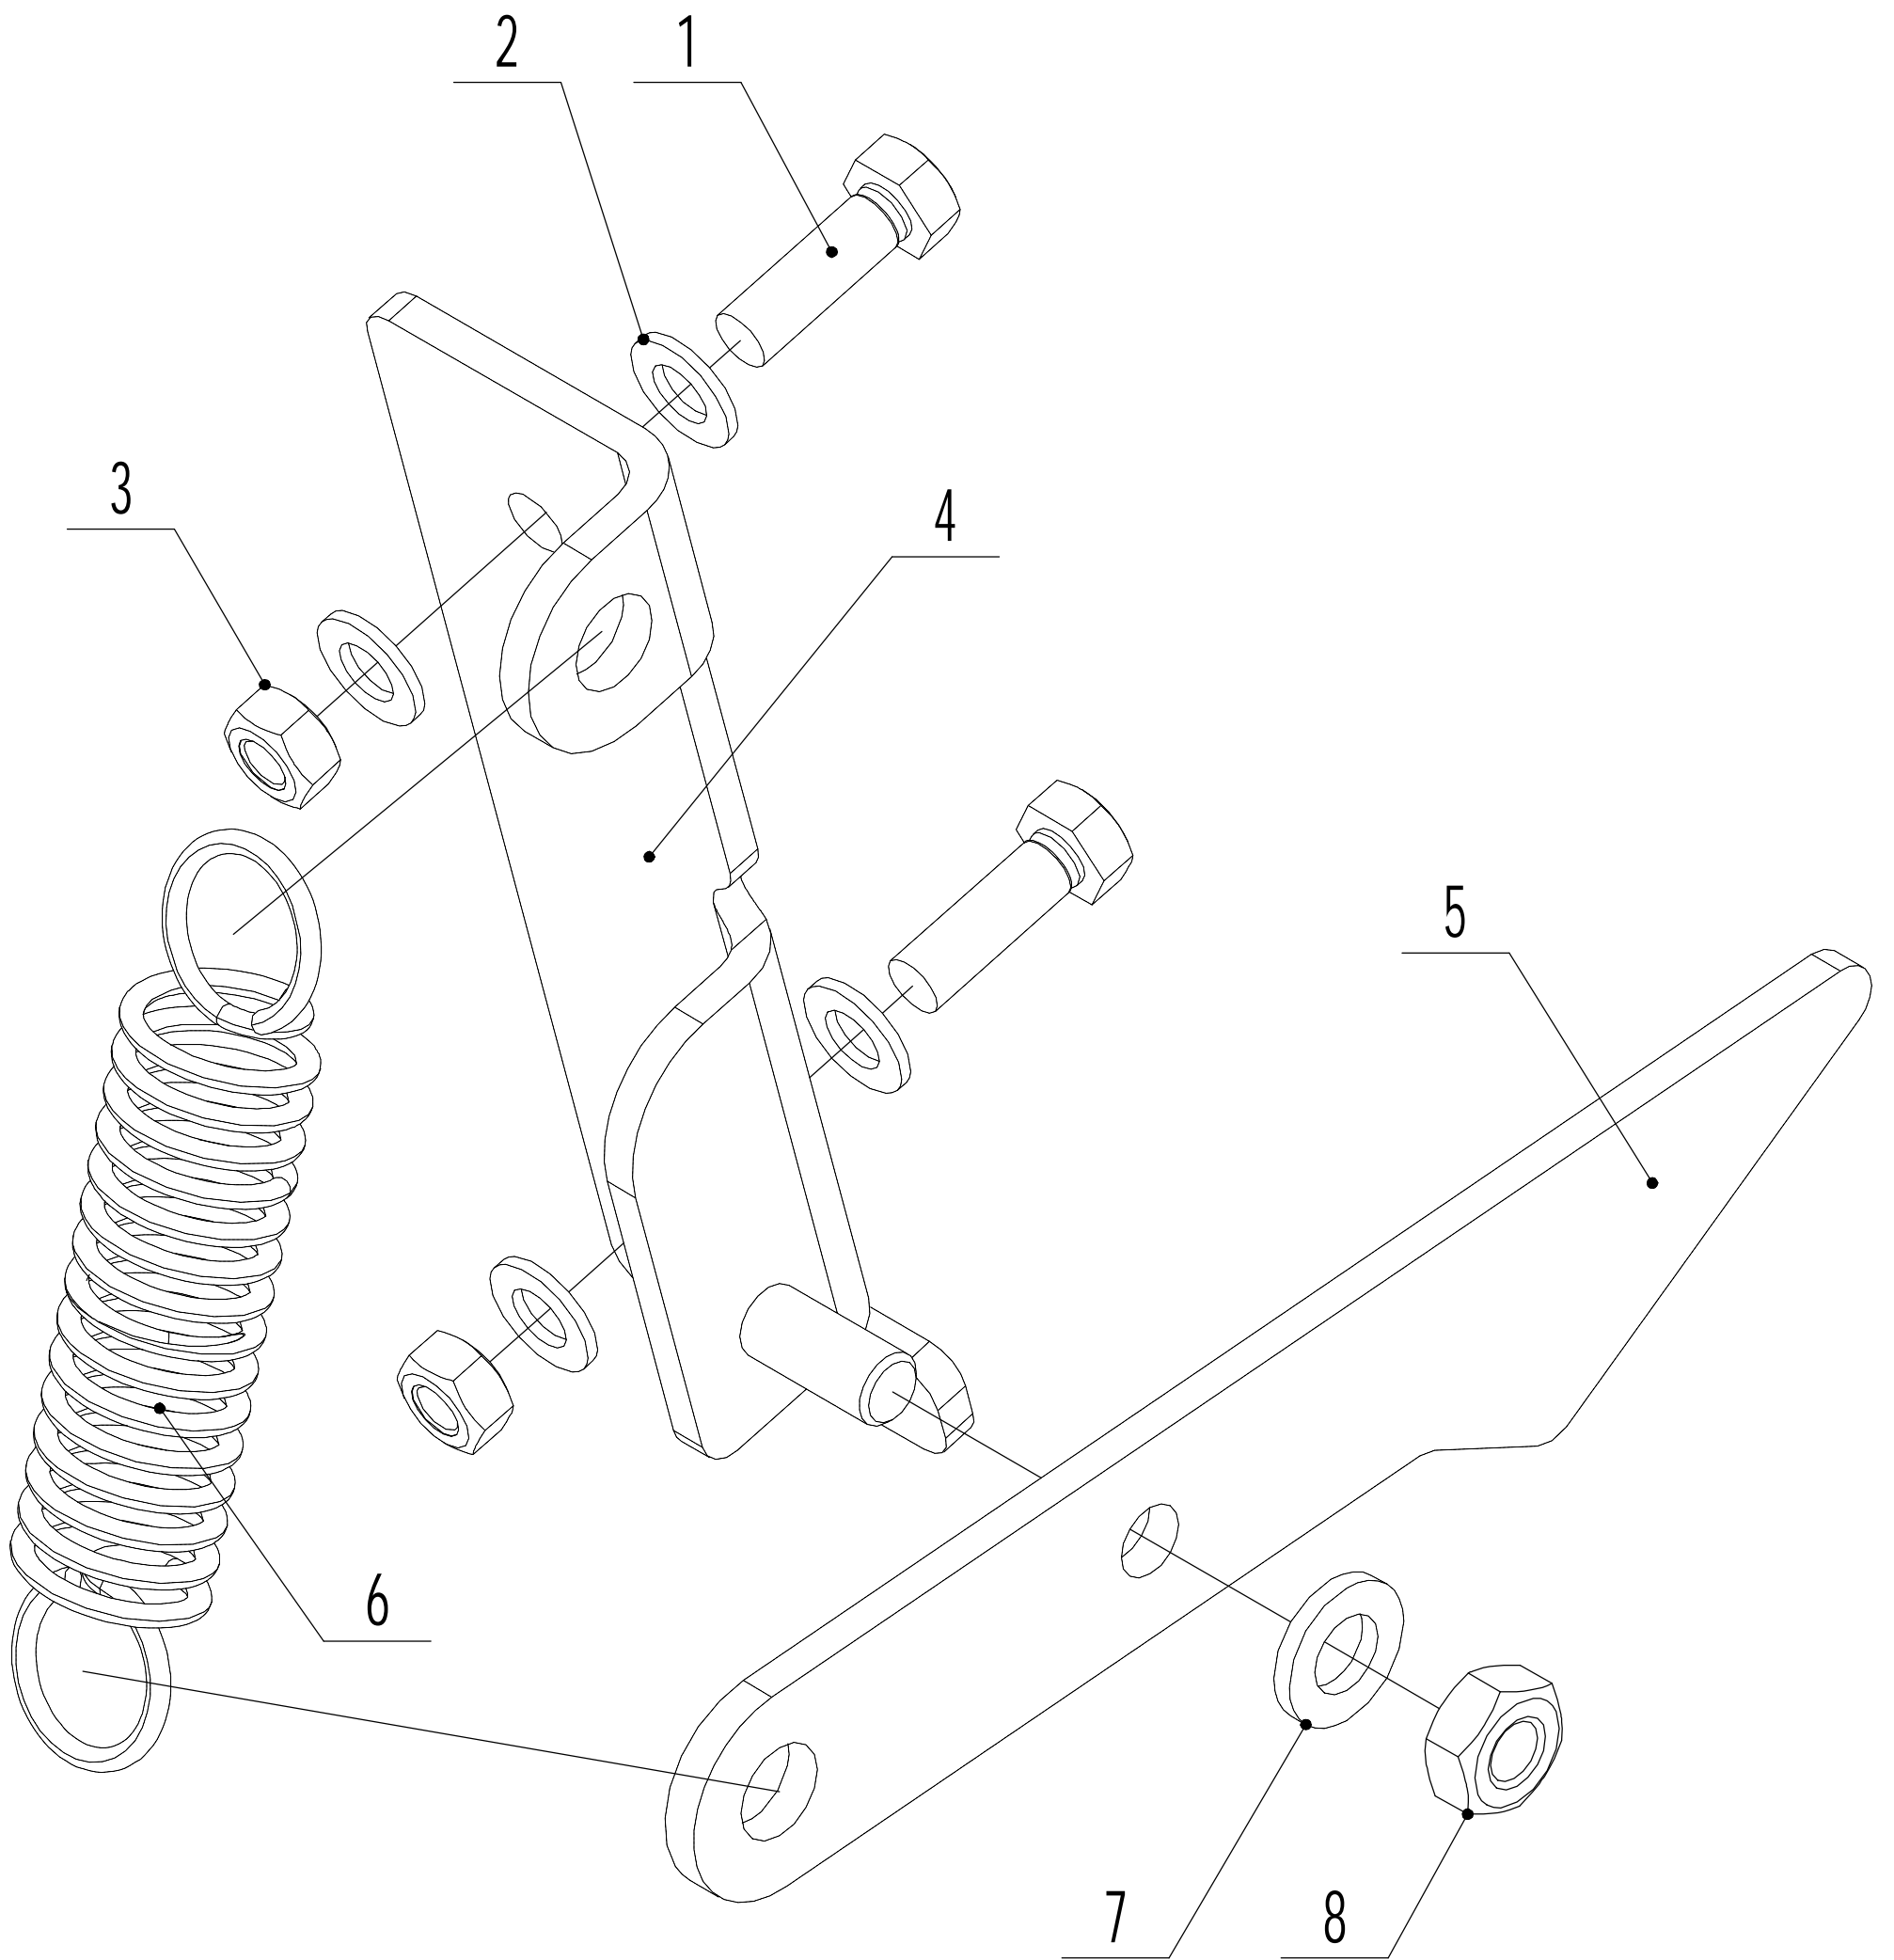

17: Grass catcher hook

Part 17: Grass catcher hook			
No.	ART	NAME	Qty
1	UG806-00023	Bolt - M5x16	2
2	U506-00049	Washer - 5	4
3	U455-00006	Nut - M5	2
4	UR810-00121	Hook bracket	1
5	UR810-00122	Frame hook	1
6	UR810-00123	Pull spring	1
7	UG806-00011	Washer - 6	1
8	U455-00013	Nut - M6	1