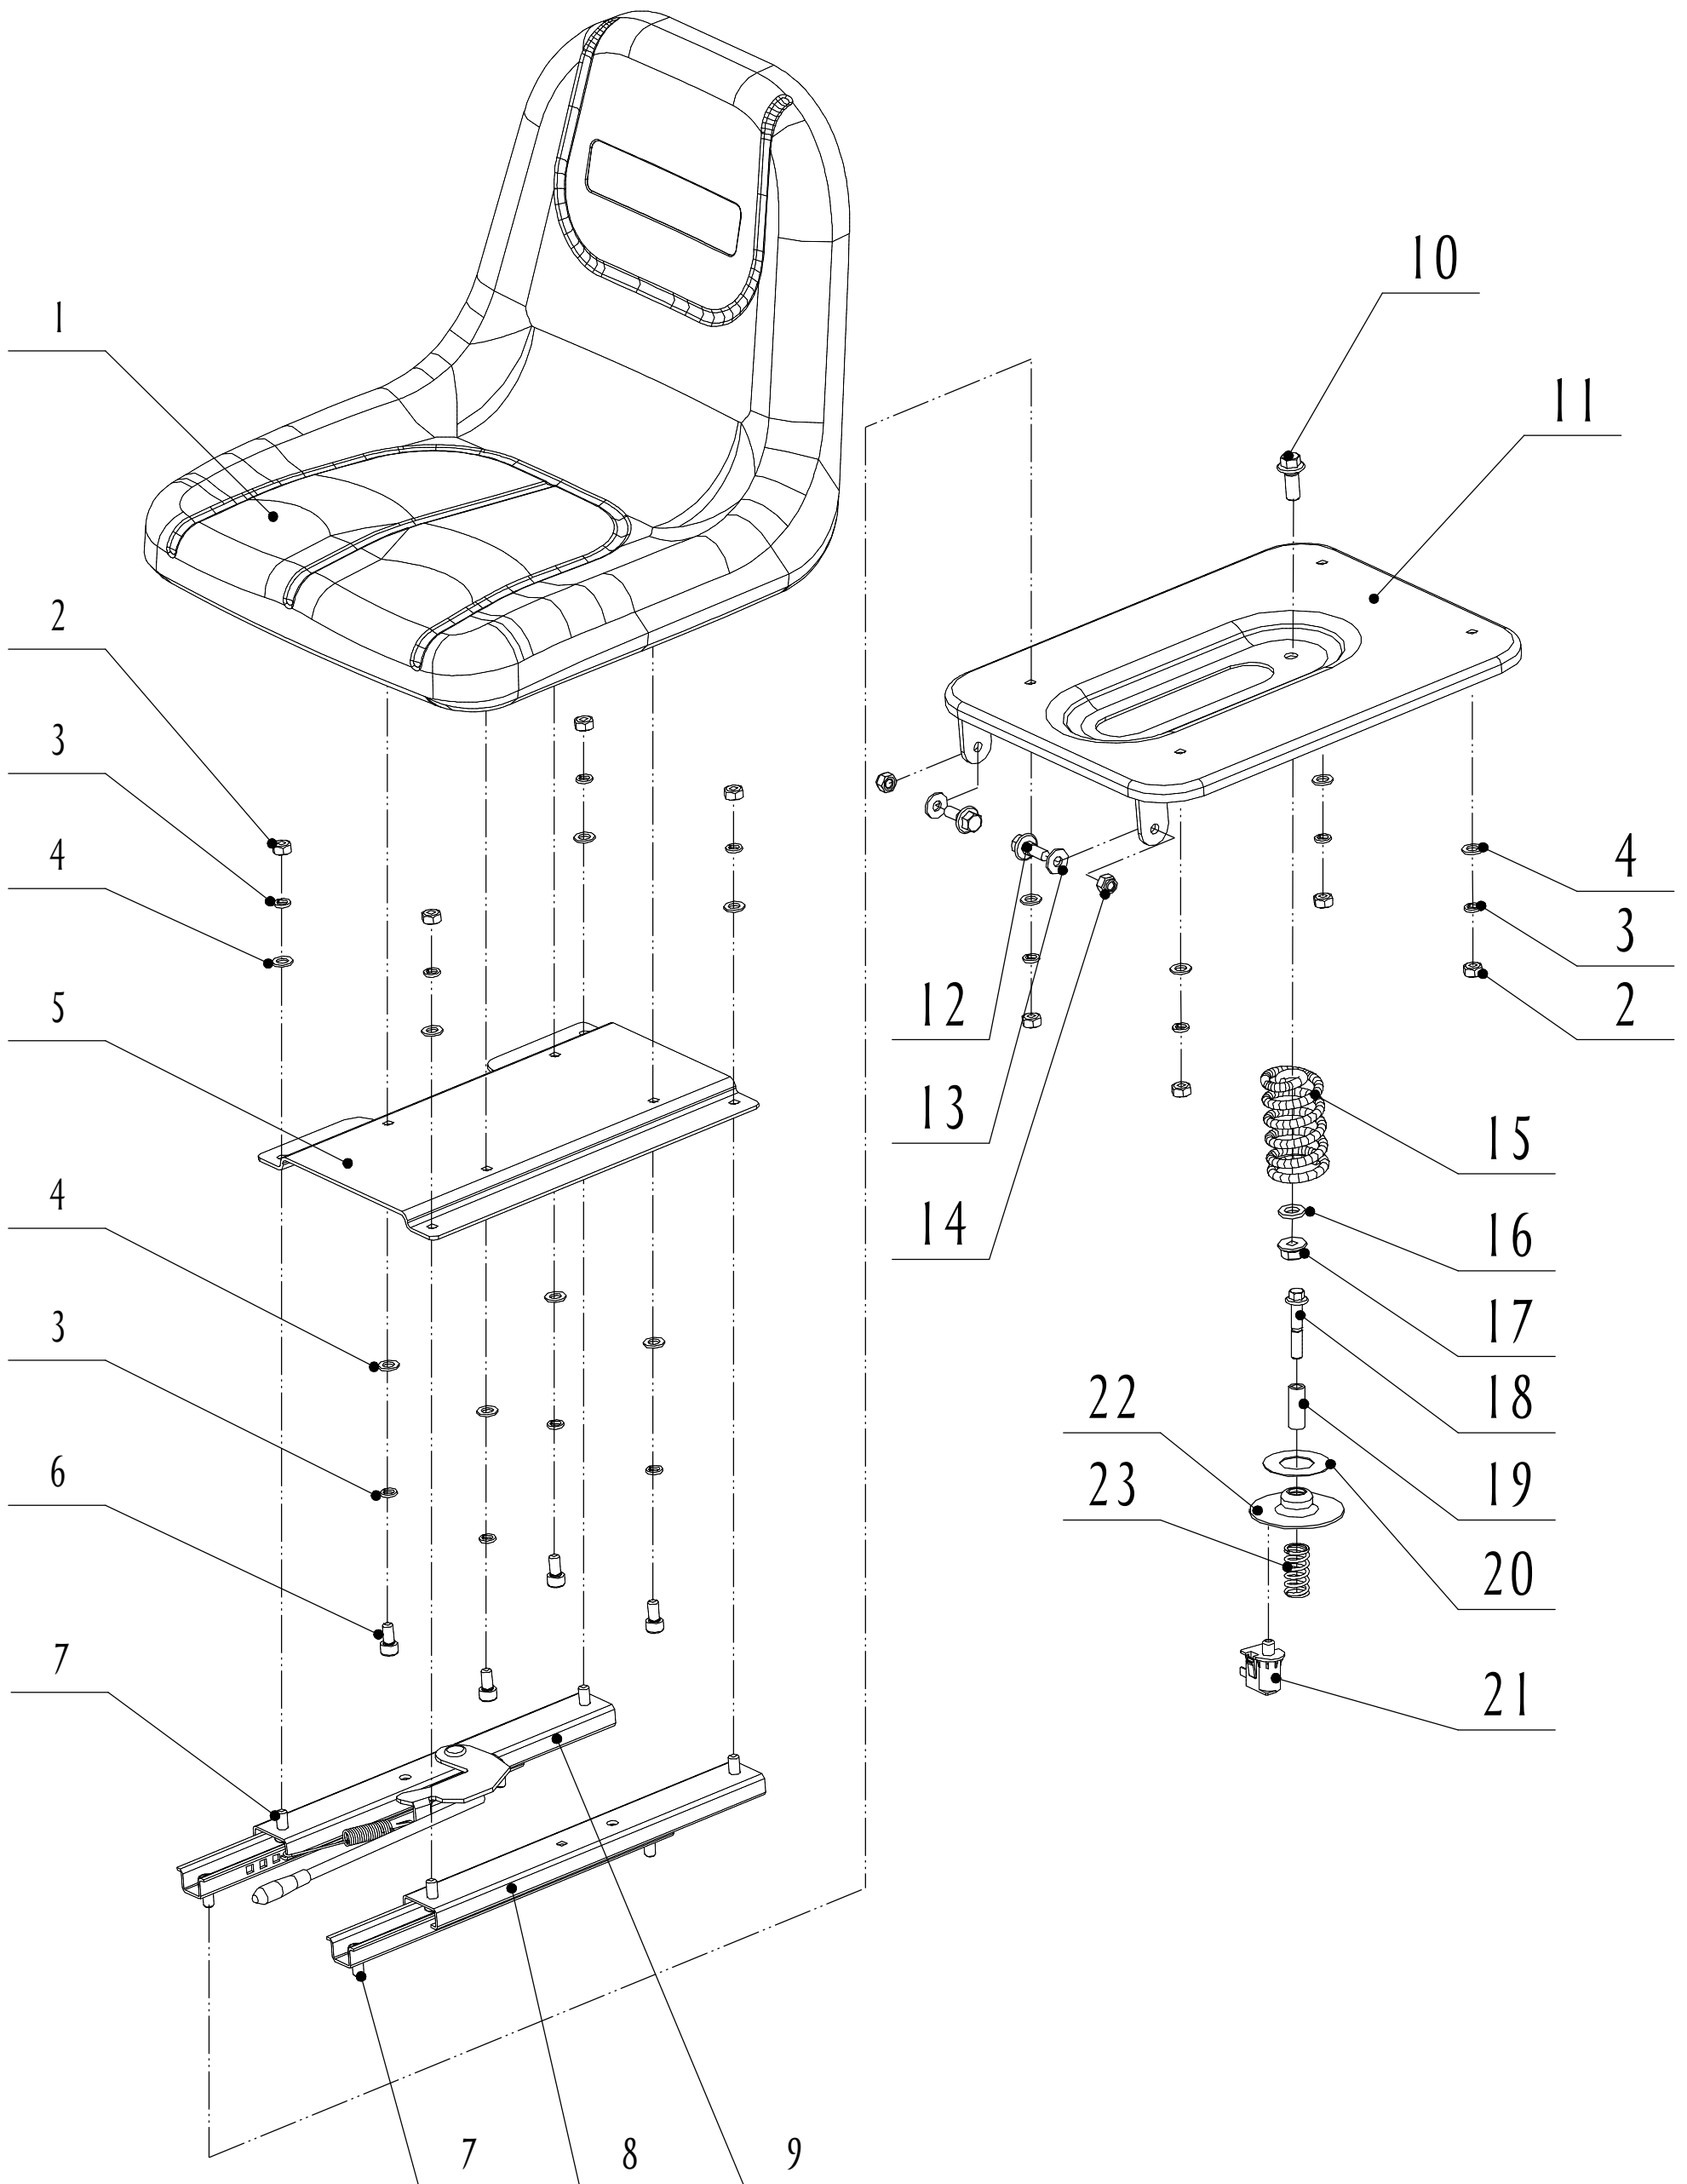

1 : Chair component

Part 1: Chair Component			
No.	ART	NAME	Qty
1	UR760-00006	Chair	1
2	UG700-00022	Nut - M8	8
3	U455-00053	Spring washer - Ø8	12
4	U455-00061	Washer - 8	12
5	UR810-00001	Connecting plate	1
6	UA516-00042	Screw - 8*20	8
7	UA516-00008	Screw - 8*16	8
8	UR760-00009	Right rail	1
9	UR760-00008	Left rail	1
10	UR200-00061	Bolt -10*25	2
11	UR810-00002	Surporting plate	1
12	UR810-00003	Damping spring	2
13	U455-00029	Washer - 10	2
14	UZT85-00002	Nut - M10	2
15	UR760-00016	Cushion	2
16	UR760-00023	Stage bolt	2
17	UR760-00011	Washer	2
18	U455-00007	Nut - M8	2
19	UR760-00014	Bolt - 8*45	1
20	UR760-00015	Bush	1
21	UR760-00018	Cap	1
22	UR810-00004	Pressing spring	1
23	UR810-00005	Switch	1

2: Grass catcher assembly

Part 2: Grass catcher assembly			
No.	ART	NAME	Qty
1	UR810-00006	Grass catcher cover assembly	1
2	UR810-00007	Grass catcher cover	1
3	UR810-00008	right side plate	1
4	UR810-00009	left side plate	1
5	UZT85-00135	Washer - 4	8
6	UR810-00010	Screw - 4x16	8
7	UR810-00011	Grass catcher frame assembly	1
8	UR810-00012	Grass catcher frame	1
9	U455-00013	Nut - M6	4
10	U455-00054	Washer - 6	4
11	UG700-00129	Bolt - M6x20	4
12	UR810-00013	Grass bag hand lever	1
13	UR810-00014	Grass bag	1
14	UG390-00056	hand lever grip	1
15	UR810-00015	lever block	1
16	UR810-00016	pin - 6x35	1
17	UR810-00017	control lever	1
18	U455-00006	Nut - M5	1
19	UR760-00074	Bolt - M5x30	1
20	UR810-00018	Screw - 5x35	6