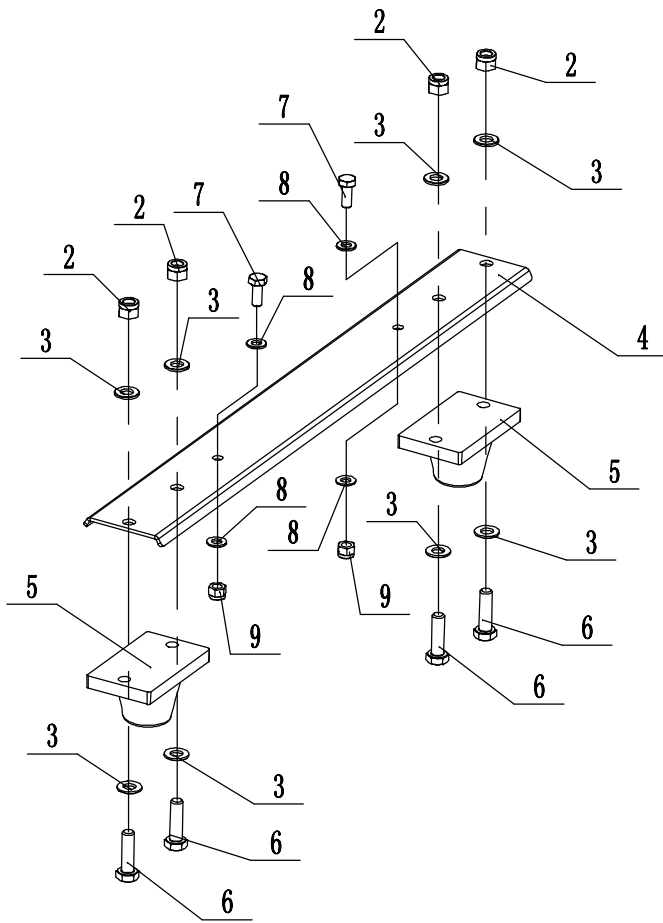

Model: ZERO 107E

Chair Part

N	ART	Name	QTY
1	ZT107-0001	Seat	1
2	U537-00111	Lock Bolt - M10	4
3	U455-00029	Washer - 10x2	8
4	ZT107-0002	Seat mounting plate	1
5	UZT85-00239	Shock absorber	2
6	ZT107-0003	Screw - M10x30	4
7	U537-00060	Bolt - M10x20	4
8	U455-00061	Washer - 8x1.6	8
9	U455-00007	Lock Nut - M8	4
10	ZT107-0004	Seat mounting plate	1

Model: ZERO 107E
Shell part

N	ART	Name	QTY
1	ZT107-0005	Display screen	1
2	UR760-00058	Key switch	1
3	UZT85-00154	Knife switch	1
4	ZT107-0006	Control panel	1
5	ZT107-0007	Screw	2
6	ZT107-0008	Power outlet	1
7	ZT107-0009	Rear cover	1
8	ZT107-0010	Upper guard cover	1
9	ZT107-0011	Left cover	1
10	ZT107-0012	Upper cover	1
11	ZT107-0013	Right cover	1
12	ZT107-0014	Screw	52
13	ZT107-0015	Shell layering	1
14	ZT107-0016	Nut - M6	15
15	ZT107-0017	Front cover	1
16	ZT107-0018	Rivet	4

Model: ZERO 107E

Left handle part

N	ART	Name	Quantity
1	ZT107-0037	Left handle	1
2	UG806-00029	Bolt - M8x25	2
3	UR420-00008	Spring Washer - 8x2.4	5
4	U455-00061	Washer - 8x1.6	5
5	UG806-00029	Bolt - M8x25	2
6	UR200-00079	Nut - M3	2
7	ZT107-0038	Shaft presser	1
8	ZT107-0039	Damping pad	2
9	UV160-00024	Screw - M3x20	2
10	UR200-00080	Spring Washer - 3x0.6	2
11	UV160-00036	Washer - 3x0.5	4
12	ZT107-0040	Pressure plate	1
13	ZT107-0041	Switch	1
14	ZT107-0042	Mounting plate	1
15	UG390-00064	Bolt - M8x55	1
16	UG700-00022	Nut - M8	2
17	UG390-00064	Bolt - M8x55	1
18	ZT107-0043	Shaft	1
19	ZT107-0044	Electronic throttle	1
20	ZT107-0045	Mounting plate	1
21	UZT85-00135	Washer - 4x0.5	2
22	ZT107-0046	Spring Washer - 4x1.1	4
23	ZT107-0047	Bolt - M5x35	2
24	ZT107-0048	Handle return	1
25	UG700-00056	Spring Washer - 6x1.3	2
26	ZT107-0049	Bolt - M6x16	2
27	ZT107-0050	Lock Nut - M8	1
28	ZT107-0051	Hinge	1
29	ZT107-0052	Damping pad	1
30	ZT107-0053	Gasket	2
31	ZT107-0054	Connector	1
32	ZT107-0055	Dish Washer	1
33	ZT107-0056	Bolt	1
34	UG700-00132	Nut - M6	1
35	UR390-00084	Bolt - M6x35	1