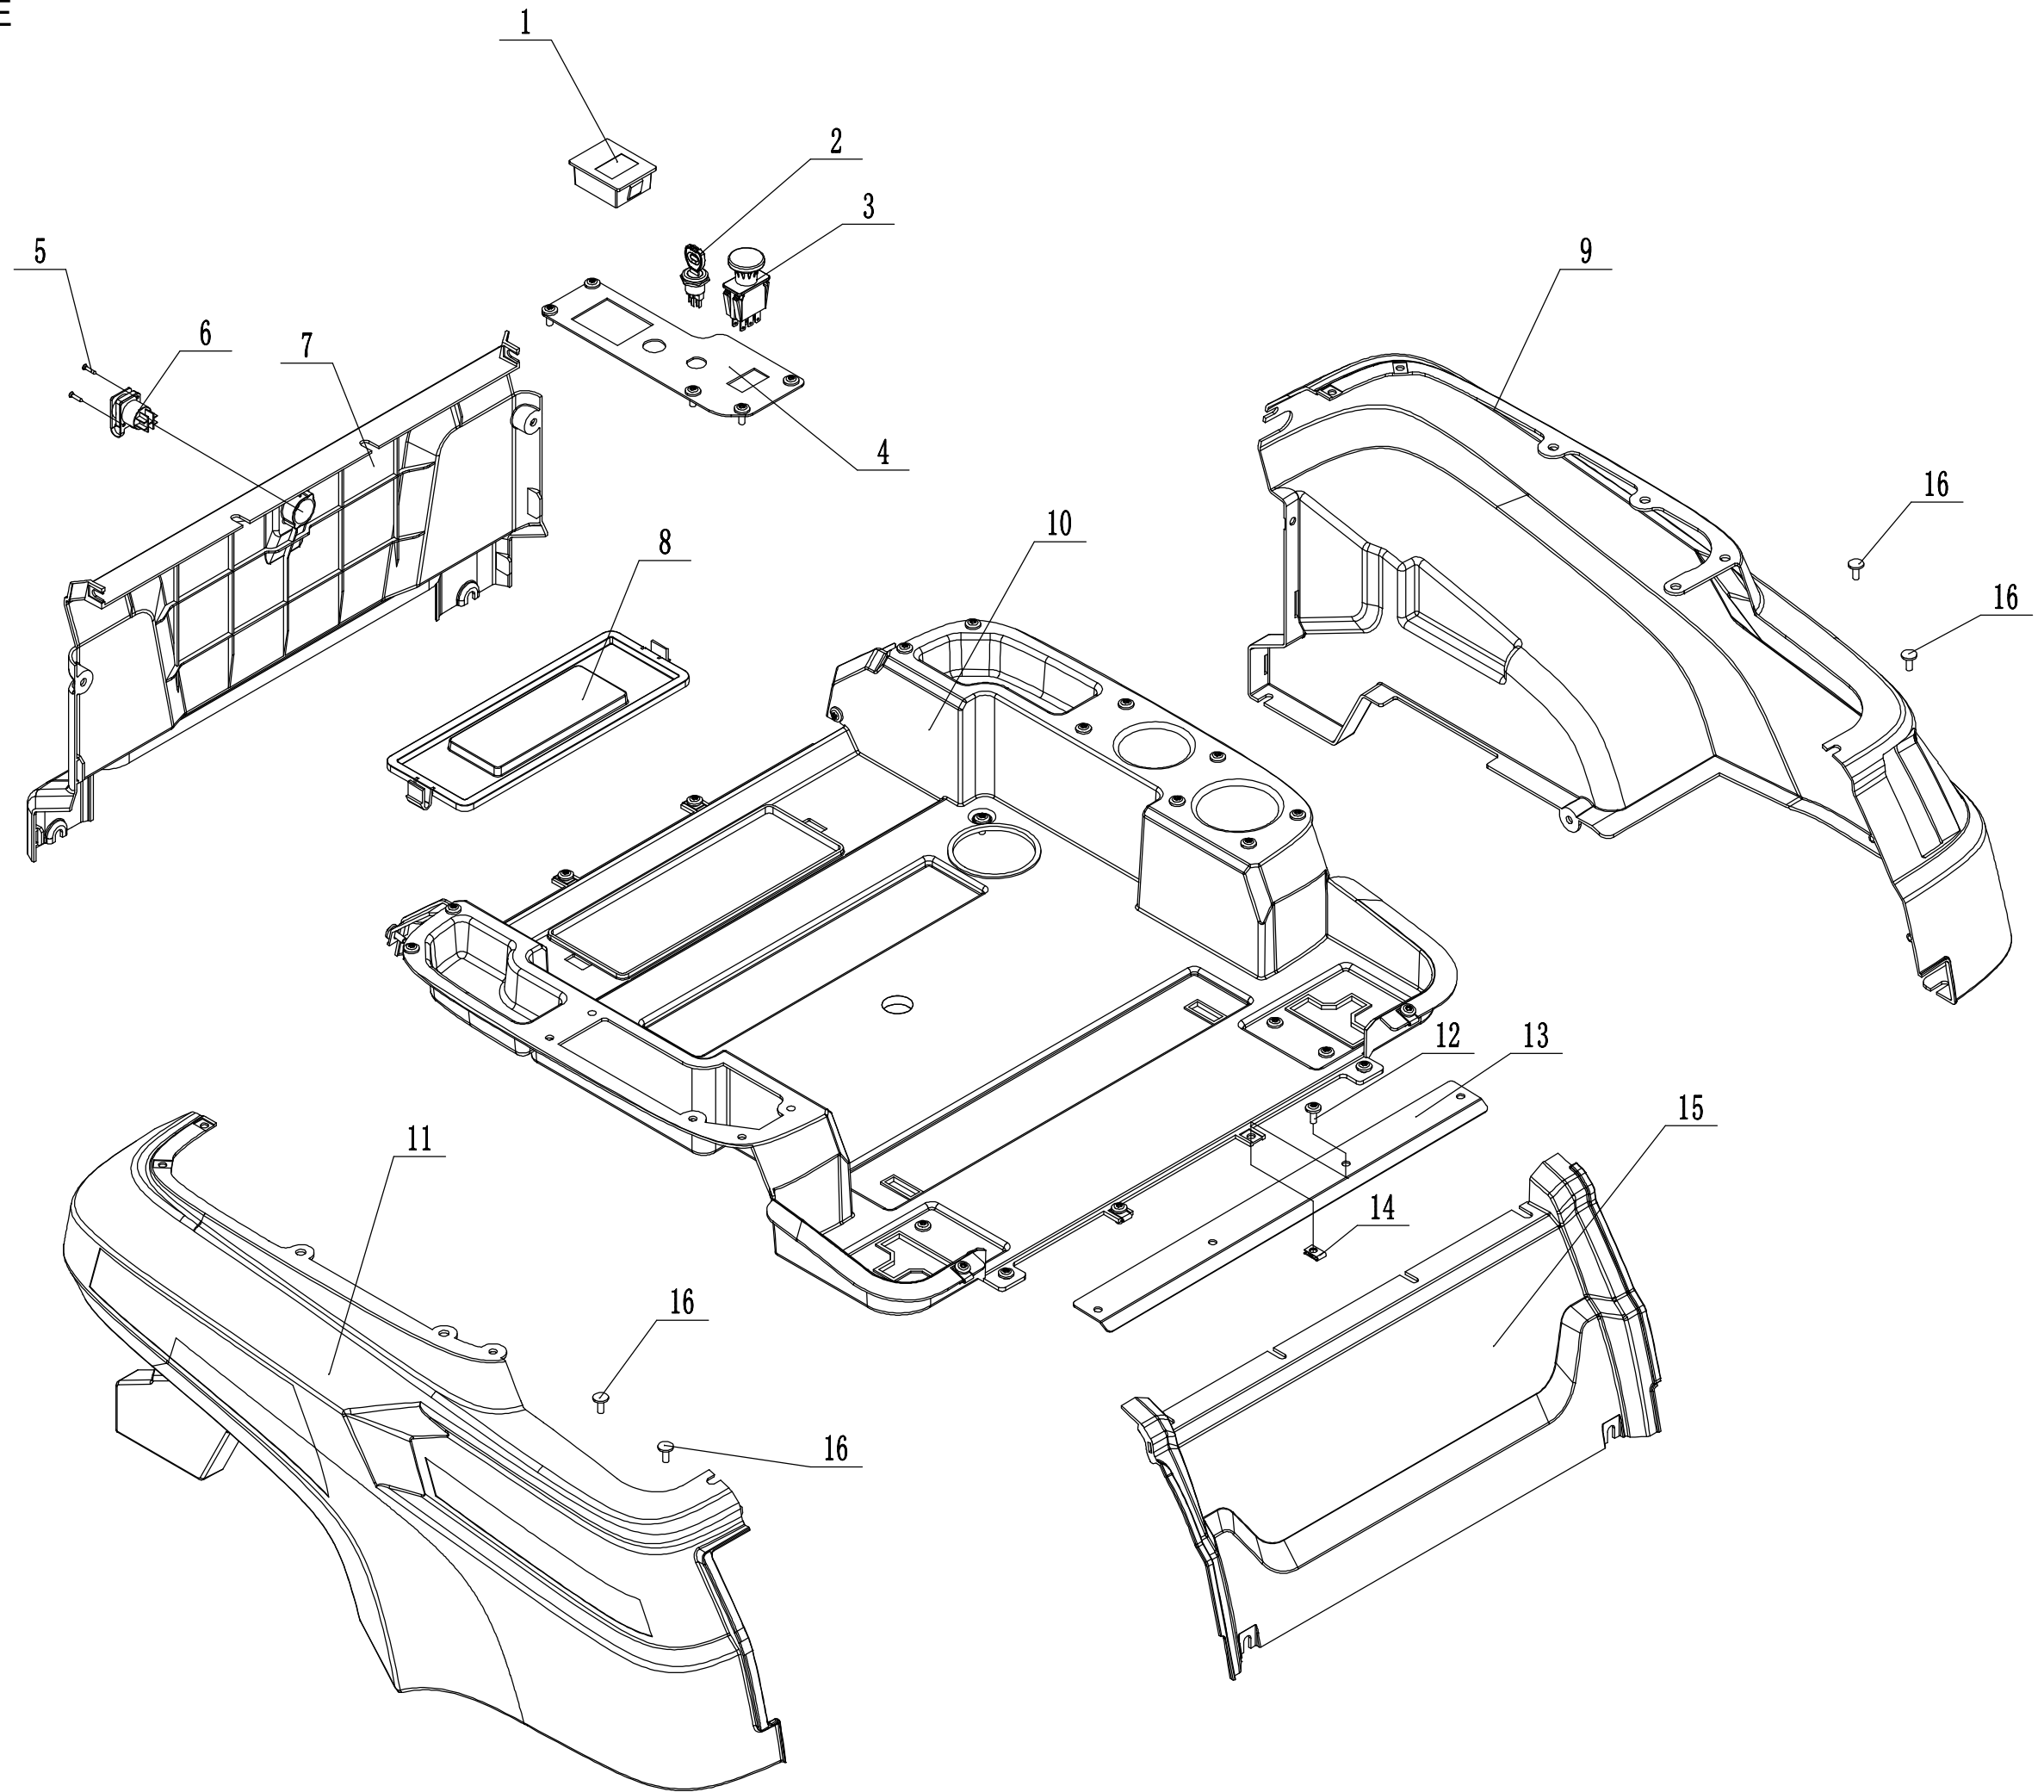

Model: ZERO 107E

Chair Part

N	ART	Name	QTY
1	ZT107-0001	Seat	1
2	U537-00111	Lock Bolt - M10	4
3	U455-00029	Washer - 10x2	8
4	ZT107-0002	Seat mounting plate	1
5	UZT85-00239	Shock absorber	2
6	ZT107-0003	Screw - M10x30	4
7	U537-00060	Bolt - M10x20	4
8	U455-00061	Washer - 8x1.6	8
9	U455-00007	Lock Nut - M8	4
10	ZT107-0004	Seat mounting plate	1

Model: ZERO 107E
Shell part

N	ART	Name	QTY
1	ZT107-0005	Display screen	1
2	UR760-00058	Key switch	1
3	UZT85-00154	Knife switch	1
4	ZT107-0006	Control panel	1
5	ZT107-0007	Screw	2
6	ZT107-0008	Power outlet	1
7	ZT107-0009	Rear cover	1
8	ZT107-0010	Upper guard cover	1
9	ZT107-0011	Left cover	1
10	ZT107-0012	Upper cover	1
11	ZT107-0013	Right cover	1
12	ZT107-0014	Screw	52
13	ZT107-0015	Shell layering	1
14	ZT107-0016	Nut - M6	15
15	ZT107-0017	Front cover	1
16	ZT107-0018	Rivet	4

Model: ZERO 107E

Left handle part

N	ART	Name	Quantity
1	ZT107-0037	Left handle	1
2	UG806-00029	Bolt - M8x25	2
3	UR420-00008	Spring Washer - 8x2.4	5
4	U455-00061	Washer - 8x1.6	5
5	UG806-00029	Bolt - M8x25	2
6	UR200-00079	Nut - M3	2
7	ZT107-0038	Shaft presser	1
8	ZT107-0039	Damping pad	2
9	UV160-00024	Screw - M3x20	2
10	UR200-00080	Spring Washer - 3x0.6	2
11	UV160-00036	Washer - 3x0.5	4
12	ZT107-0040	Pressure plate	1
13	ZT107-0041	Switch	1
14	ZT107-0042	Mounting plate	1
15	UG390-00064	Bolt - M8x55	1
16	UG700-00022	Nut - M8	2
17	UG390-00064	Bolt - M8x55	1
18	ZT107-0043	Shaft	1
19	ZT107-0044	Electronic throttle	1
20	ZT107-0045	Mounting plate	1
21	UZT85-00135	Washer - 4x0.5	2
22	ZT107-0046	Spring Washer - 4x1.1	4
23	ZT107-0047	Bolt - M5x35	2
24	ZT107-0048	Handle return	1
25	UG700-00056	Spring Washer - 6x1.3	2
26	ZT107-0049	Bolt - M6x16	2
27	ZT107-0050	Lock Nut - M8	1
28	ZT107-0051	Hinge	1
29	ZT107-0052	Damping pad	1
30	ZT107-0053	Gasket	2
31	ZT107-0054	Connector	1
32	ZT107-0055	Dish Washer	1
33	ZT107-0056	Bolt	1
34	UG700-00132	Nut - M6	1
35	UR390-00084	Bolt - M6x35	1