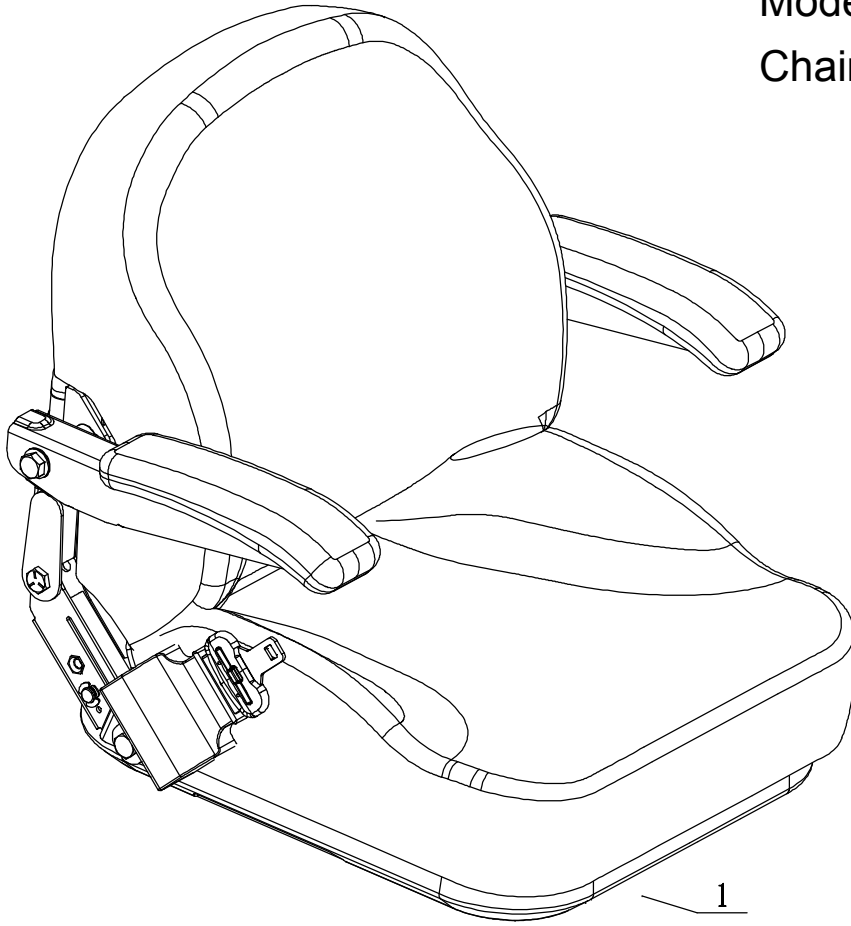

Model: ZERO 107E

Chair Part

N	ART	Name	QTY
1	ZT107-0001	Seat	1
2	U537-00111	Lock Bolt - M10	4
3	U455-00029	Washer - 10x2	8
4	ZT107-0002	Seat mounting plate	1
5	UZT85-00239	Shock absorber	2
6	ZT107-0003	Screw - M10x30	4
7	U537-00060	Bolt - M10x20	4
8	U455-00061	Washer - 8x1.6	8
9	U455-00007	Lock Nut - M8	4
10	ZT107-0004	Seat mounting plate	1

Model: ZERO 107E
Shell part

N	ART	Name	QTY
1	ZT107-0005	Display screen	1
2	UR760-00058	Key switch	1
3	UZT85-00154	Knife switch	1
4	ZT107-0006	Control panel	1
5	ZT107-0007	Screw	2
6	ZT107-0008	Power outlet	1
7	ZT107-0009	Rear cover	1
8	ZT107-0010	Upper guard cover	1
9	ZT107-0011	Left cover	1
10	ZT107-0012	Upper cover	1
11	ZT107-0013	Right cover	1
12	ZT107-0014	Screw	52
13	ZT107-0015	Shell layering	1
14	ZT107-0016	Nut - M6	15
15	ZT107-0017	Front cover	1
16	ZT107-0018	Rivet	4