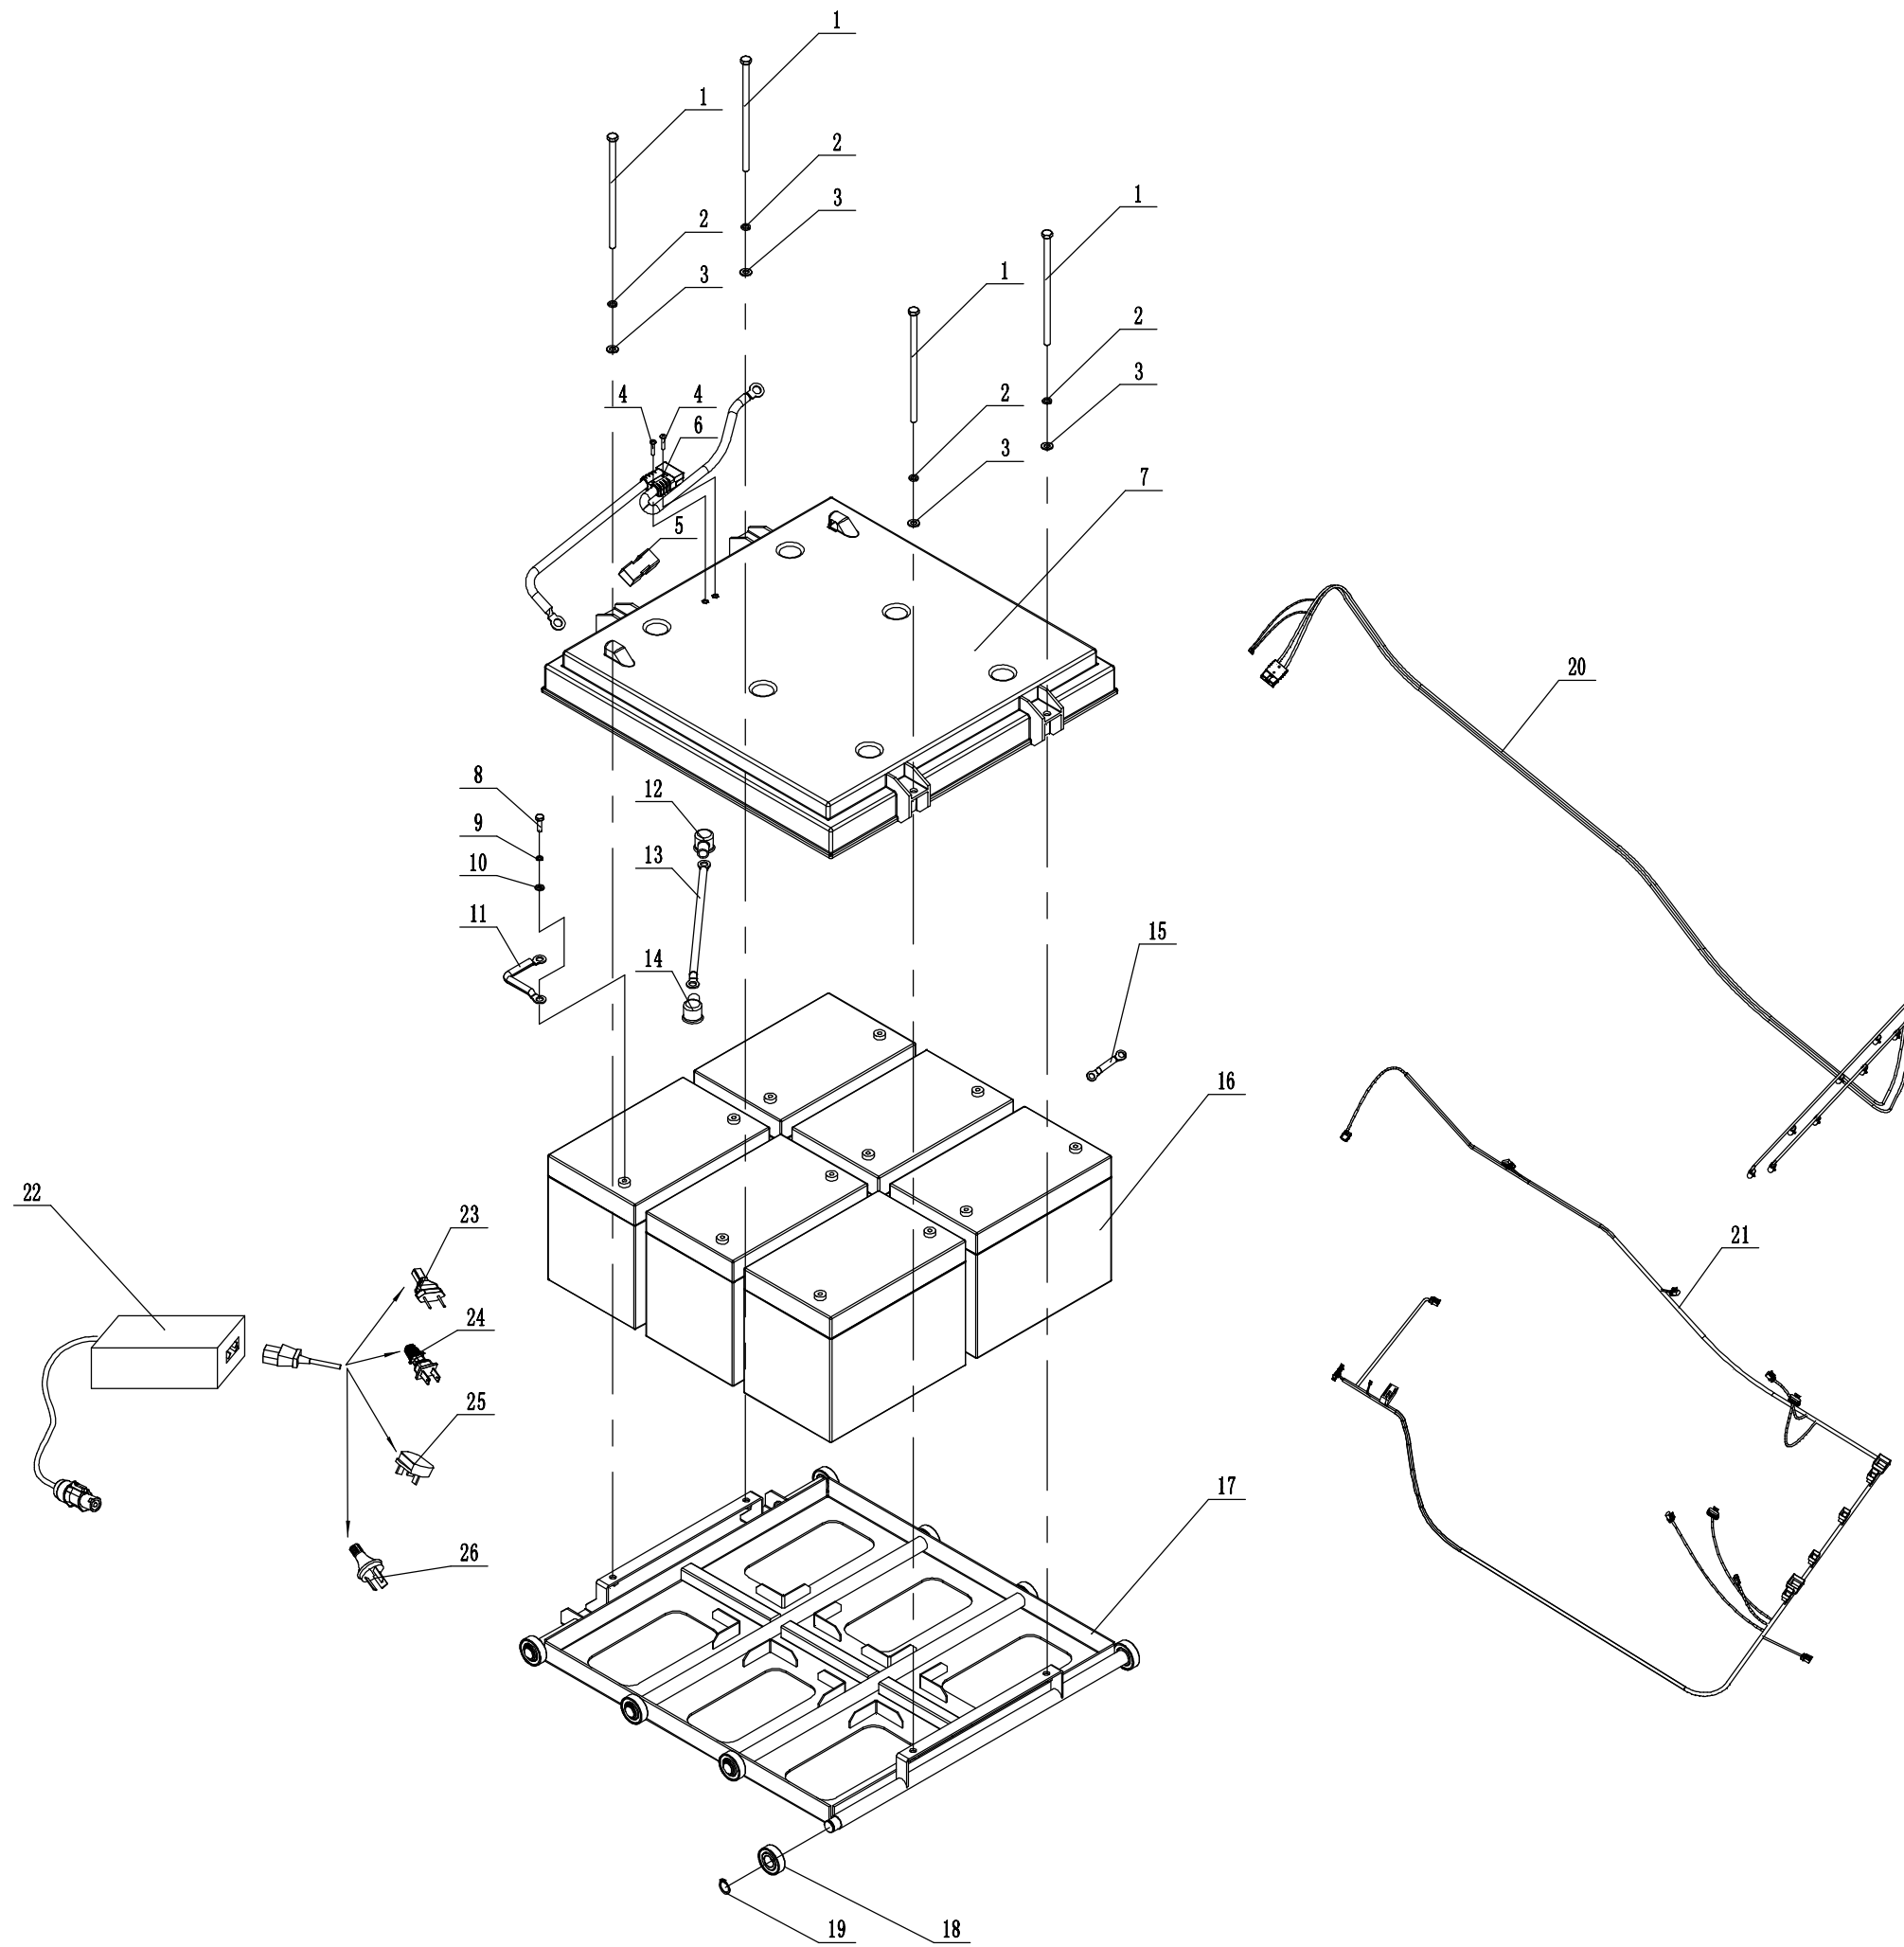

Model: ZERO 107E
Engine Part

N	ART	Name	Quantity
1	ZT107-0019	Bolt - M8x180	4
2	U455-00053	Spring Washer - 8x2.1	4
3	U455-00061	Washer - 8x1.6	4
4	UR760-00038	Screw	2
5	ZT107-0020	fuse	1
6	ZT107-0021	Connector	1
7	ZT107-0022	Battery cover	1
8	UG700-00055	Bolt - M6x20	12
9	UG700-00056	Spring Washer - 6x1.6	12
10	U455-00054	Washer - 6x1.6	12
11	ZT107-0023	Wire harness	1
12	ZT107-0024	Positive sheath	6
13	ZT107-0025	Wire harness	4
14	ZT107-0026	Negative sheath	6
15	ZT107-0027	Wire harness	1
16	ZT107-0028	Battery	6
17	ZT107-0029	Battery tray	1
18	UA516-00001	Bearing	8
19	U506-00021		8
20	ZT107-0030	Wire harness	1
21	ZT107-0031	Wire harness	1
22	ZT107-0032	Charger	1
23	ZT107-0033	European standard charging cable	1
24	ZT107-0034	American standard charging cable	1
25	ZT107-0035	British standard charging cable	1
26	ZT107-0036	Australian standard charging cable	1