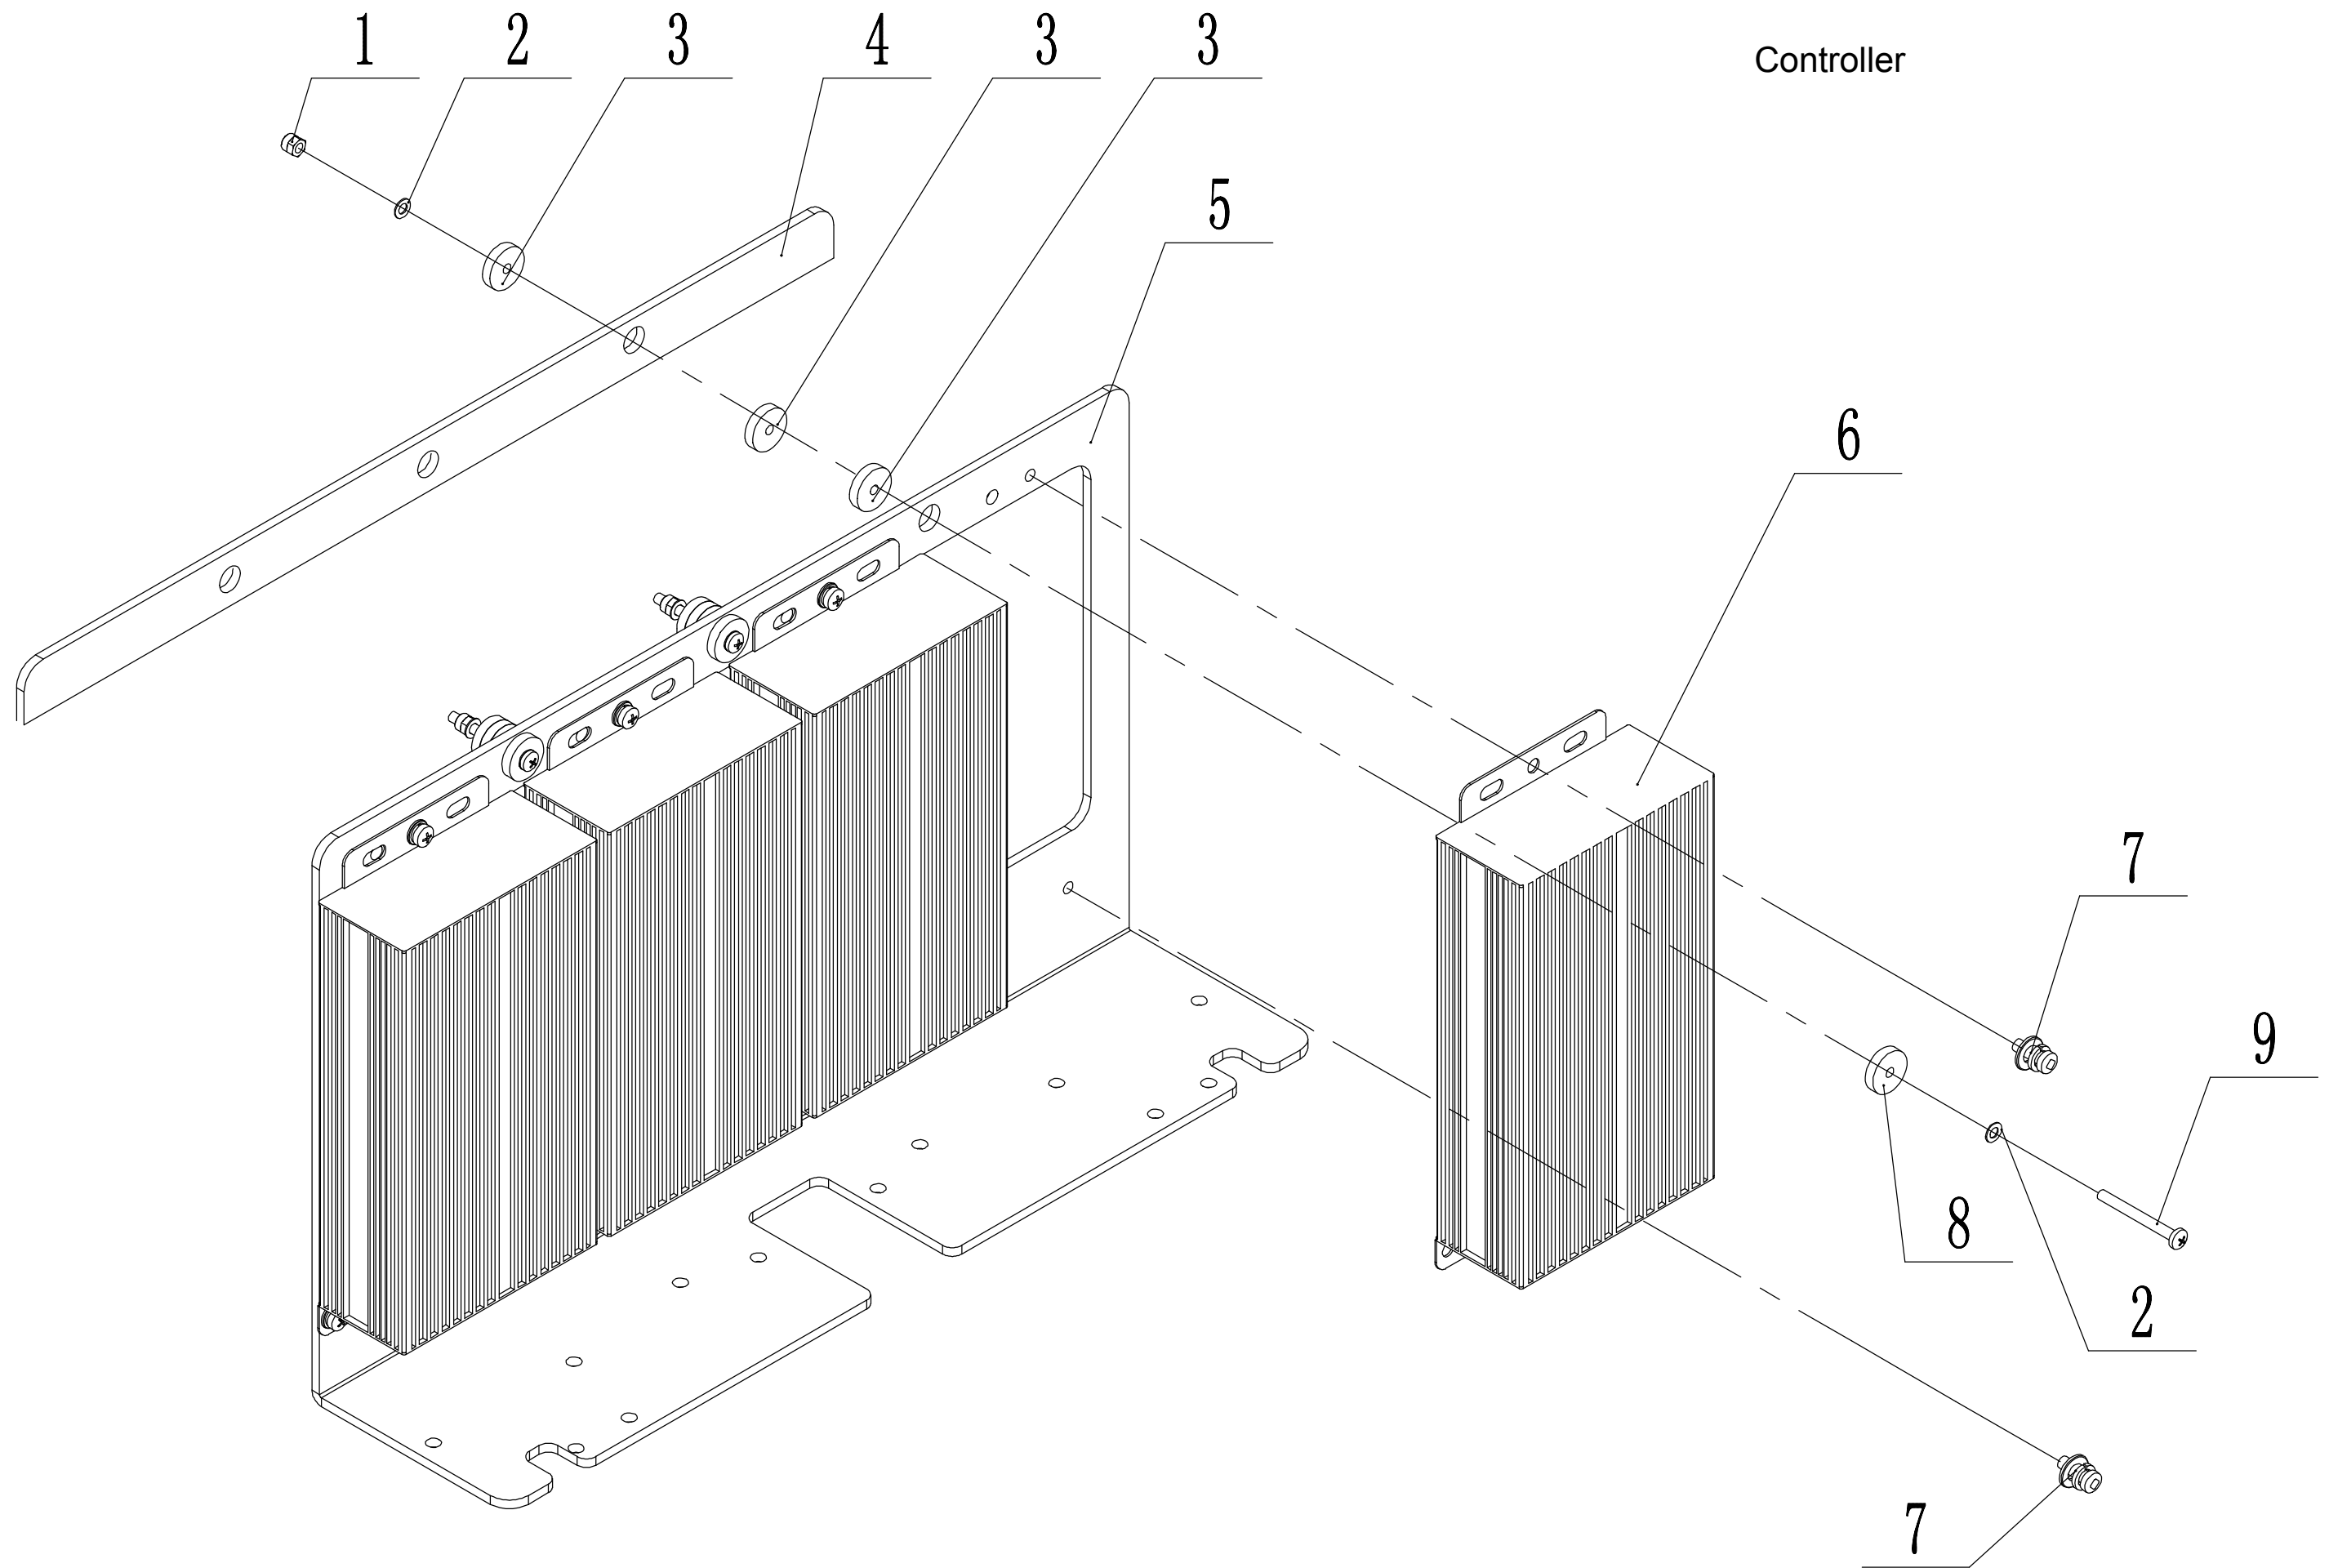

Model: ZERO 107E

Controller

N	ART	Name	QTY
1	UR760-00041	Lock Nut - M4	6
2	UZT85-00135	Washer - 4x0.5	12
3	UR760-00040	Insulation pad	18
4	ZT107-0096	Pad	1
5	ZT107-0097	Mounting plate	1
6	ZT107-0098	Controller	4
7	ZT107-0099	Screw - M5x12	8
8	UR760-00039	Septum	6
9	ZT107-0100	Screw - M4x40	6