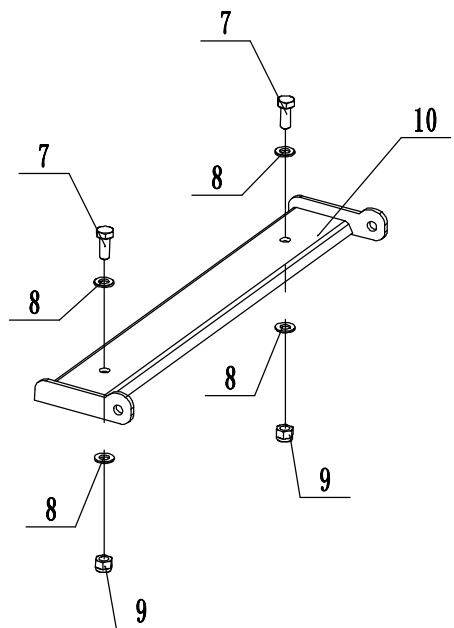

Model: ZERO 107E

Chair Part

N	ART	Name	QTY
1	ZT107-0001	Seat	1
2	U537-00111	Lock Bolt - M10	4
3	U455-00029	Washer - 10x2	8
4	ZT107-0002	Seat mounting plate	1
5	UZT85-00239	Shock absorber	2
6	ZT107-0003	Screw - M10x30	4
7	U537-00060	Bolt - M10x20	4
8	U455-00061	Washer - 8x1.6	8
9	U455-00007	Lock Nut - M8	4
10	ZT107-0004	Seat mounting plate	1

Model: ZERO 107E
Shell part

N	ART	Name	QTY
1	ZT107-0005	Display screen	1
2	UR760-00058	Key switch	1
3	UZT85-00154	Knife switch	1
4	ZT107-0006	Control panel	1
5	ZT107-0007	Screw	2
6	ZT107-0008	Power outlet	1
7	ZT107-0009	Rear cover	1
8	ZT107-0010	Upper guard cover	1
9	ZT107-0011	Left cover	1
10	ZT107-0012	Upper cover	1
11	ZT107-0013	Right cover	1
12	ZT107-0014	Screw	52
13	ZT107-0015	Shell layering	1
14	ZT107-0016	Nut - M6	15
15	ZT107-0017	Front cover	1
16	ZT107-0018	Rivet	4

Model: ZERO 107E

Left handle part

N	ART	Name	Quantity
1	ZT107-0037	Left handle	1
2	UG806-00029	Bolt - M8x25	2
3	UR420-00008	Spring Washer - 8x2.4	5
4	U455-00061	Washer - 8x1.6	5
5	UG806-00029	Bolt - M8x25	2
6	UR200-00079	Nut - M3	2
7	ZT107-0038	Shaft presser	1
8	ZT107-0039	Damping pad	2
9	UV160-00024	Screw - M3x20	2
10	UR200-00080	Spring Washer - 3x0.6	2
11	UV160-00036	Washer - 3x0.5	4
12	ZT107-0040	Pressure plate	1
13	ZT107-0041	Switch	1
14	ZT107-0042	Mounting plate	1
15	UG390-00064	Bolt - M8x55	1
16	UG700-00022	Nut - M8	2
17	UG390-00064	Bolt - M8x55	1
18	ZT107-0043	Shaft	1
19	ZT107-0044	Electronic throttle	1
20	ZT107-0045	Mounting plate	1
21	UZT85-00135	Washer - 4x0.5	2
22	ZT107-0046	Spring Washer - 4x1.1	4
23	ZT107-0047	Bolt - M5x35	2
24	ZT107-0048	Handle return	1
25	UG700-00056	Spring Washer - 6x1.3	2
26	ZT107-0049	Bolt - M6x16	2
27	ZT107-0050	Lock Nut - M8	1
28	ZT107-0051	Hinge	1
29	ZT107-0052	Damping pad	1
30	ZT107-0053	Gasket	2
31	ZT107-0054	Connector	1
32	ZT107-0055	Dish Washer	1
33	ZT107-0056	Bolt	1
34	UG700-00132	Nut - M6	1
35	UR390-00084	Bolt - M6x35	1