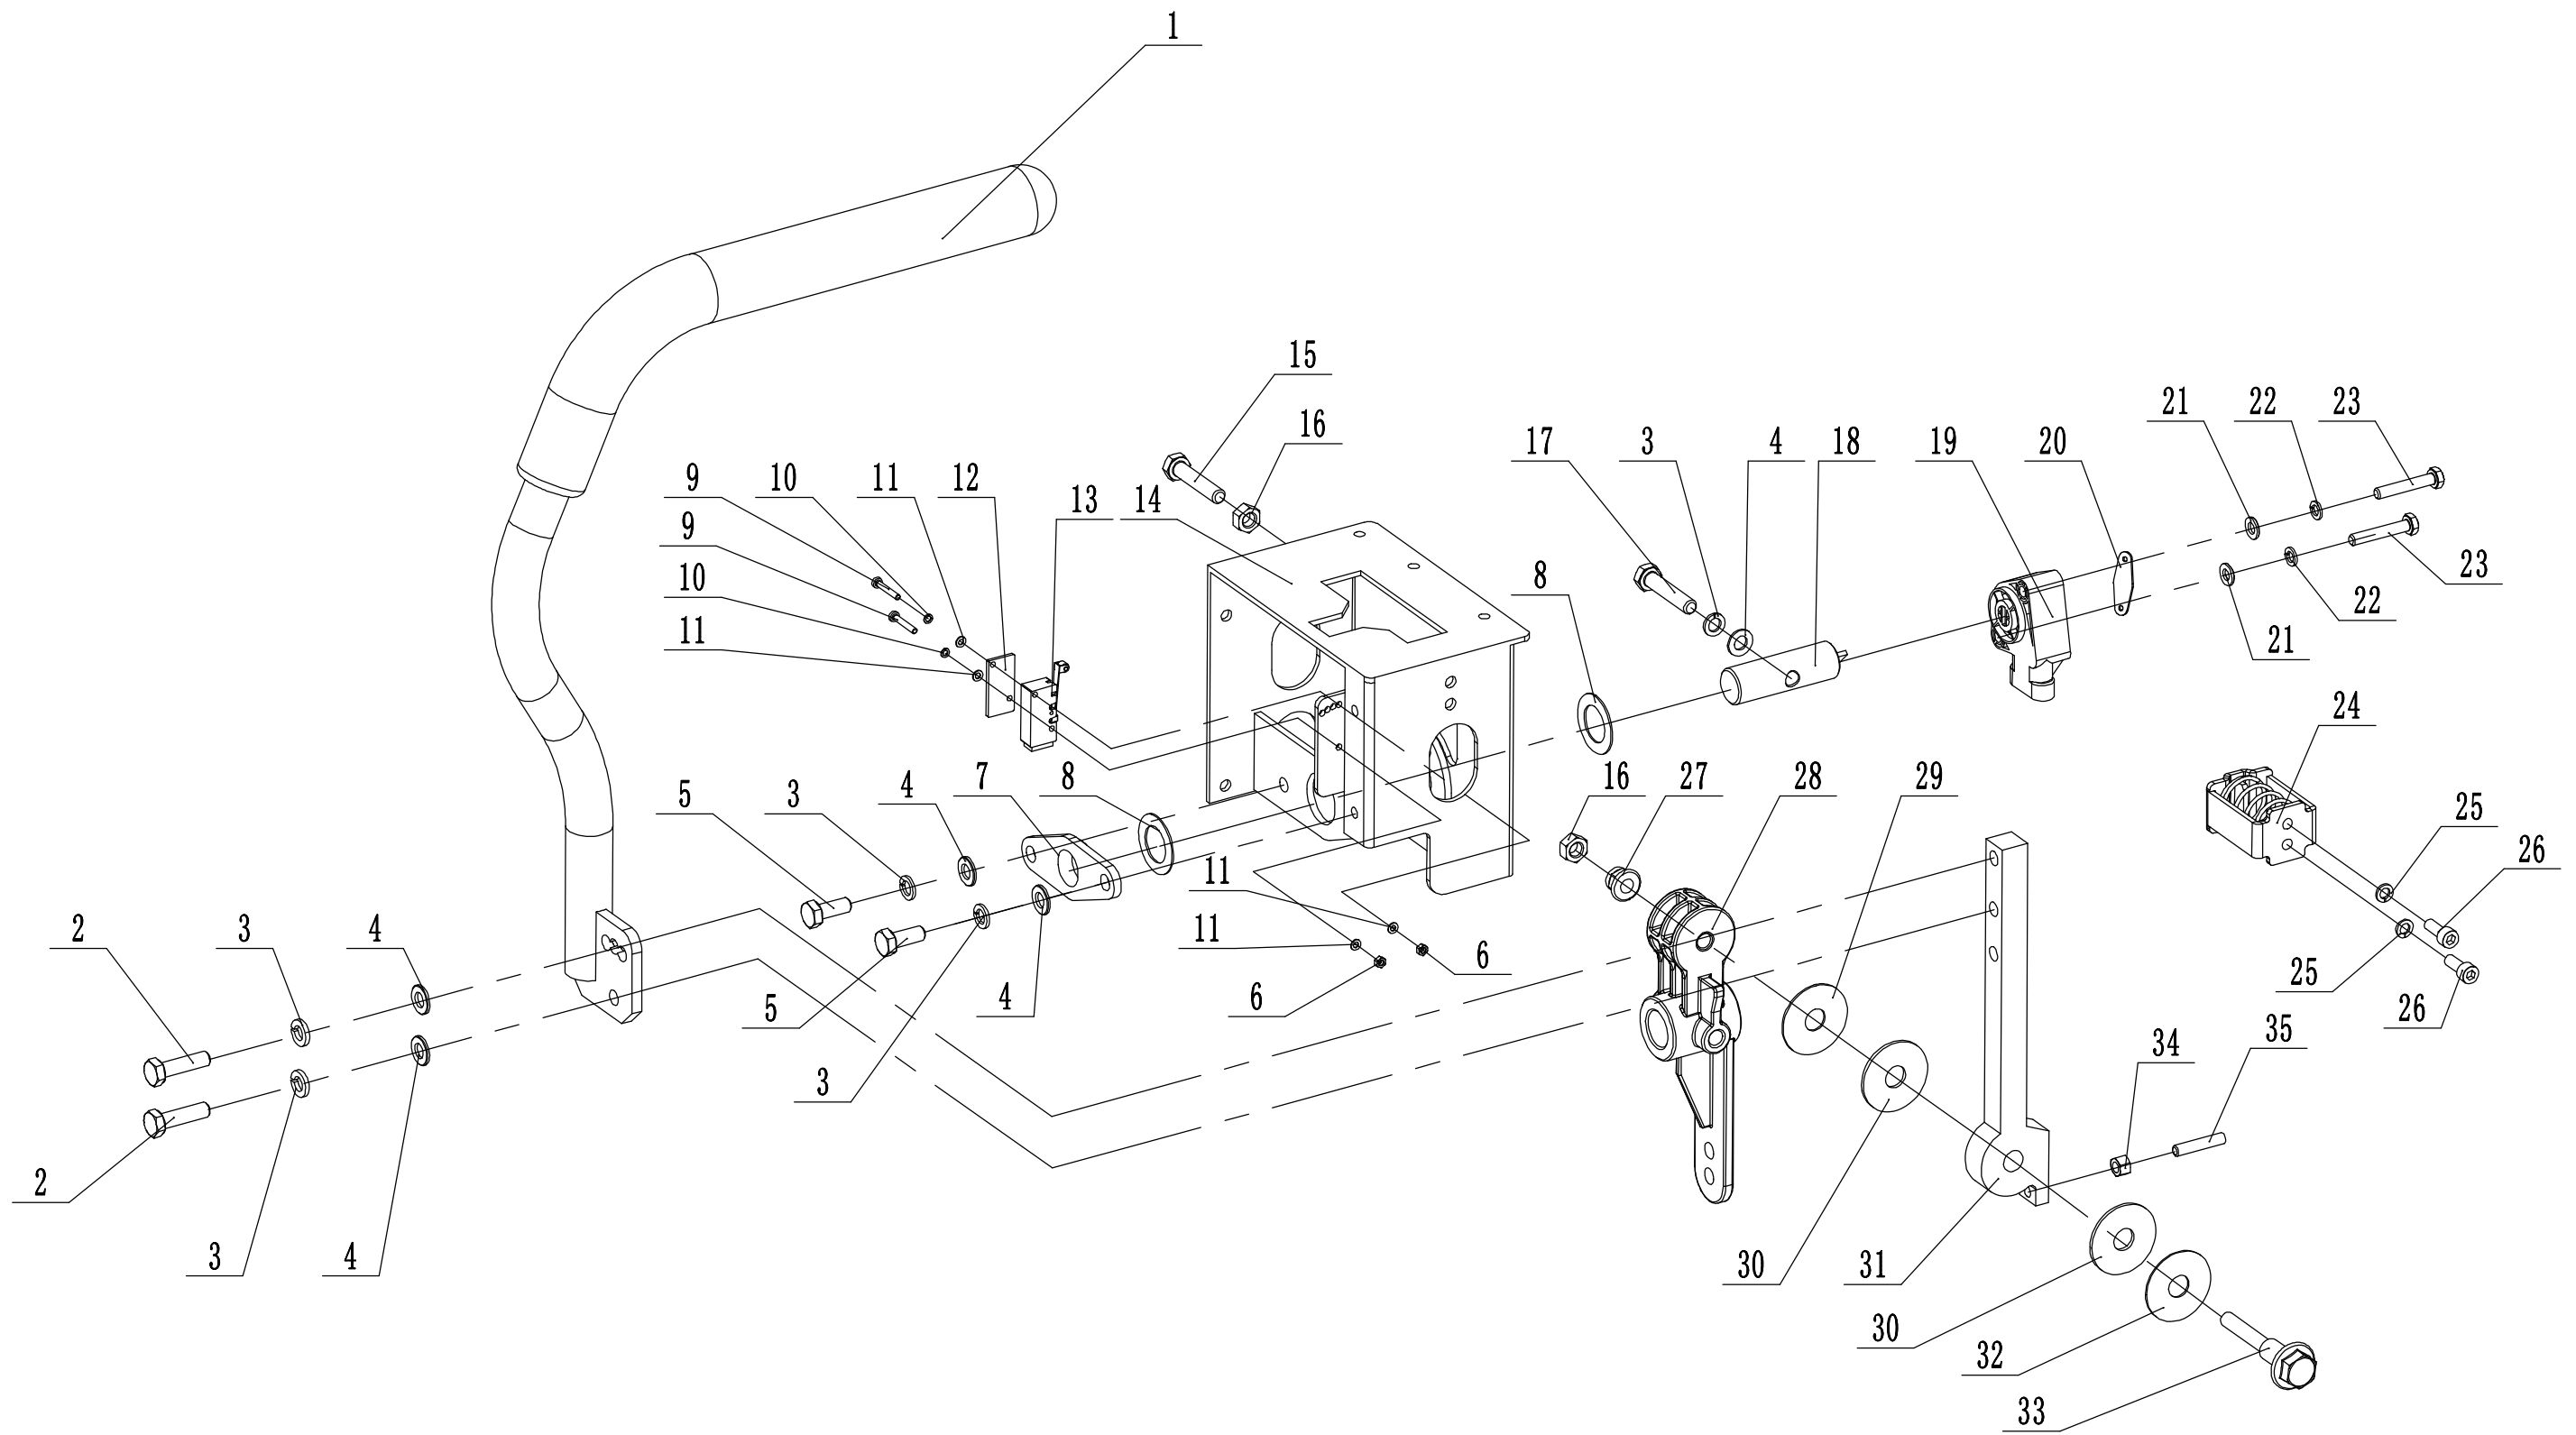

Model: ZERO 107E

Chair Part

N	ART	Name	QTY
1	ZT107-0001	Seat	1
2	U537-00111	Lock Bolt - M10	4
3	U455-00029	Washer - 10x2	8
4	ZT107-0002	Seat mounting plate	1
5	UZT85-00239	Shock absorber	2
6	ZT107-0003	Screw - M10x30	4
7	U537-00060	Bolt - M10x20	4
8	U455-00061	Washer - 8x1.6	8
9	U455-00007	Lock Nut - M8	4
10	ZT107-0004	Seat mounting plate	1

Model: ZERO 107E
Shell part

N	ART	Name	QTY
1	ZT107-0005	Display screen	1
2	UR760-00058	Key switch	1
3	UZT85-00154	Knife switch	1
4	ZT107-0006	Control panel	1
5	ZT107-0007	Screw	2
6	ZT107-0008	Power outlet	1
7	ZT107-0009	Rear cover	1
8	ZT107-0010	Upper guard cover	1
9	ZT107-0011	Left cover	1
10	ZT107-0012	Upper cover	1
11	ZT107-0013	Right cover	1
12	ZT107-0014	Screw	52
13	ZT107-0015	Shell layering	1
14	ZT107-0016	Nut - M6	15
15	ZT107-0017	Front cover	1
16	ZT107-0018	Rivet	4

Model: ZERO 107E

Left handle part

N	ART	Name	Quantity
1	ZT107-0037	Left handle	1
2	UG806-00029	Bolt - M8x25	2
3	UR420-00008	Spring Washer - 8x2.4	5
4	U455-00061	Washer - 8x1.6	5
5	UG806-00029	Bolt - M8x25	2
6	UR200-00079	Nut - M3	2
7	ZT107-0038	Shaft presser	1
8	ZT107-0039	Damping pad	2
9	UV160-00024	Screw - M3x20	2
10	UR200-00080	Spring Washer - 3x0.6	2
11	UV160-00036	Washer - 3x0.5	4
12	ZT107-0040	Pressure plate	1
13	ZT107-0041	Switch	1
14	ZT107-0042	Mounting plate	1
15	UG390-00064	Bolt - M8x55	1
16	UG700-00022	Nut - M8	2
17	UG390-00064	Bolt - M8x55	1
18	ZT107-0043	Shaft	1
19	ZT107-0044	Electronic throttle	1
20	ZT107-0045	Mounting plate	1
21	UZT85-00135	Washer - 4x0.5	2
22	ZT107-0046	Spring Washer - 4x1.1	4
23	ZT107-0047	Bolt - M5x35	2
24	ZT107-0048	Handle return	1
25	UG700-00056	Spring Washer - 6x1.3	2
26	ZT107-0049	Bolt - M6x16	2
27	ZT107-0050	Lock Nut - M8	1
28	ZT107-0051	Hinge	1
29	ZT107-0052	Damping pad	1
30	ZT107-0053	Gasket	2
31	ZT107-0054	Connector	1
32	ZT107-0055	Dish Washer	1
33	ZT107-0056	Bolt	1
34	UG700-00132	Nut - M6	1
35	UR390-00084	Bolt - M6x35	1