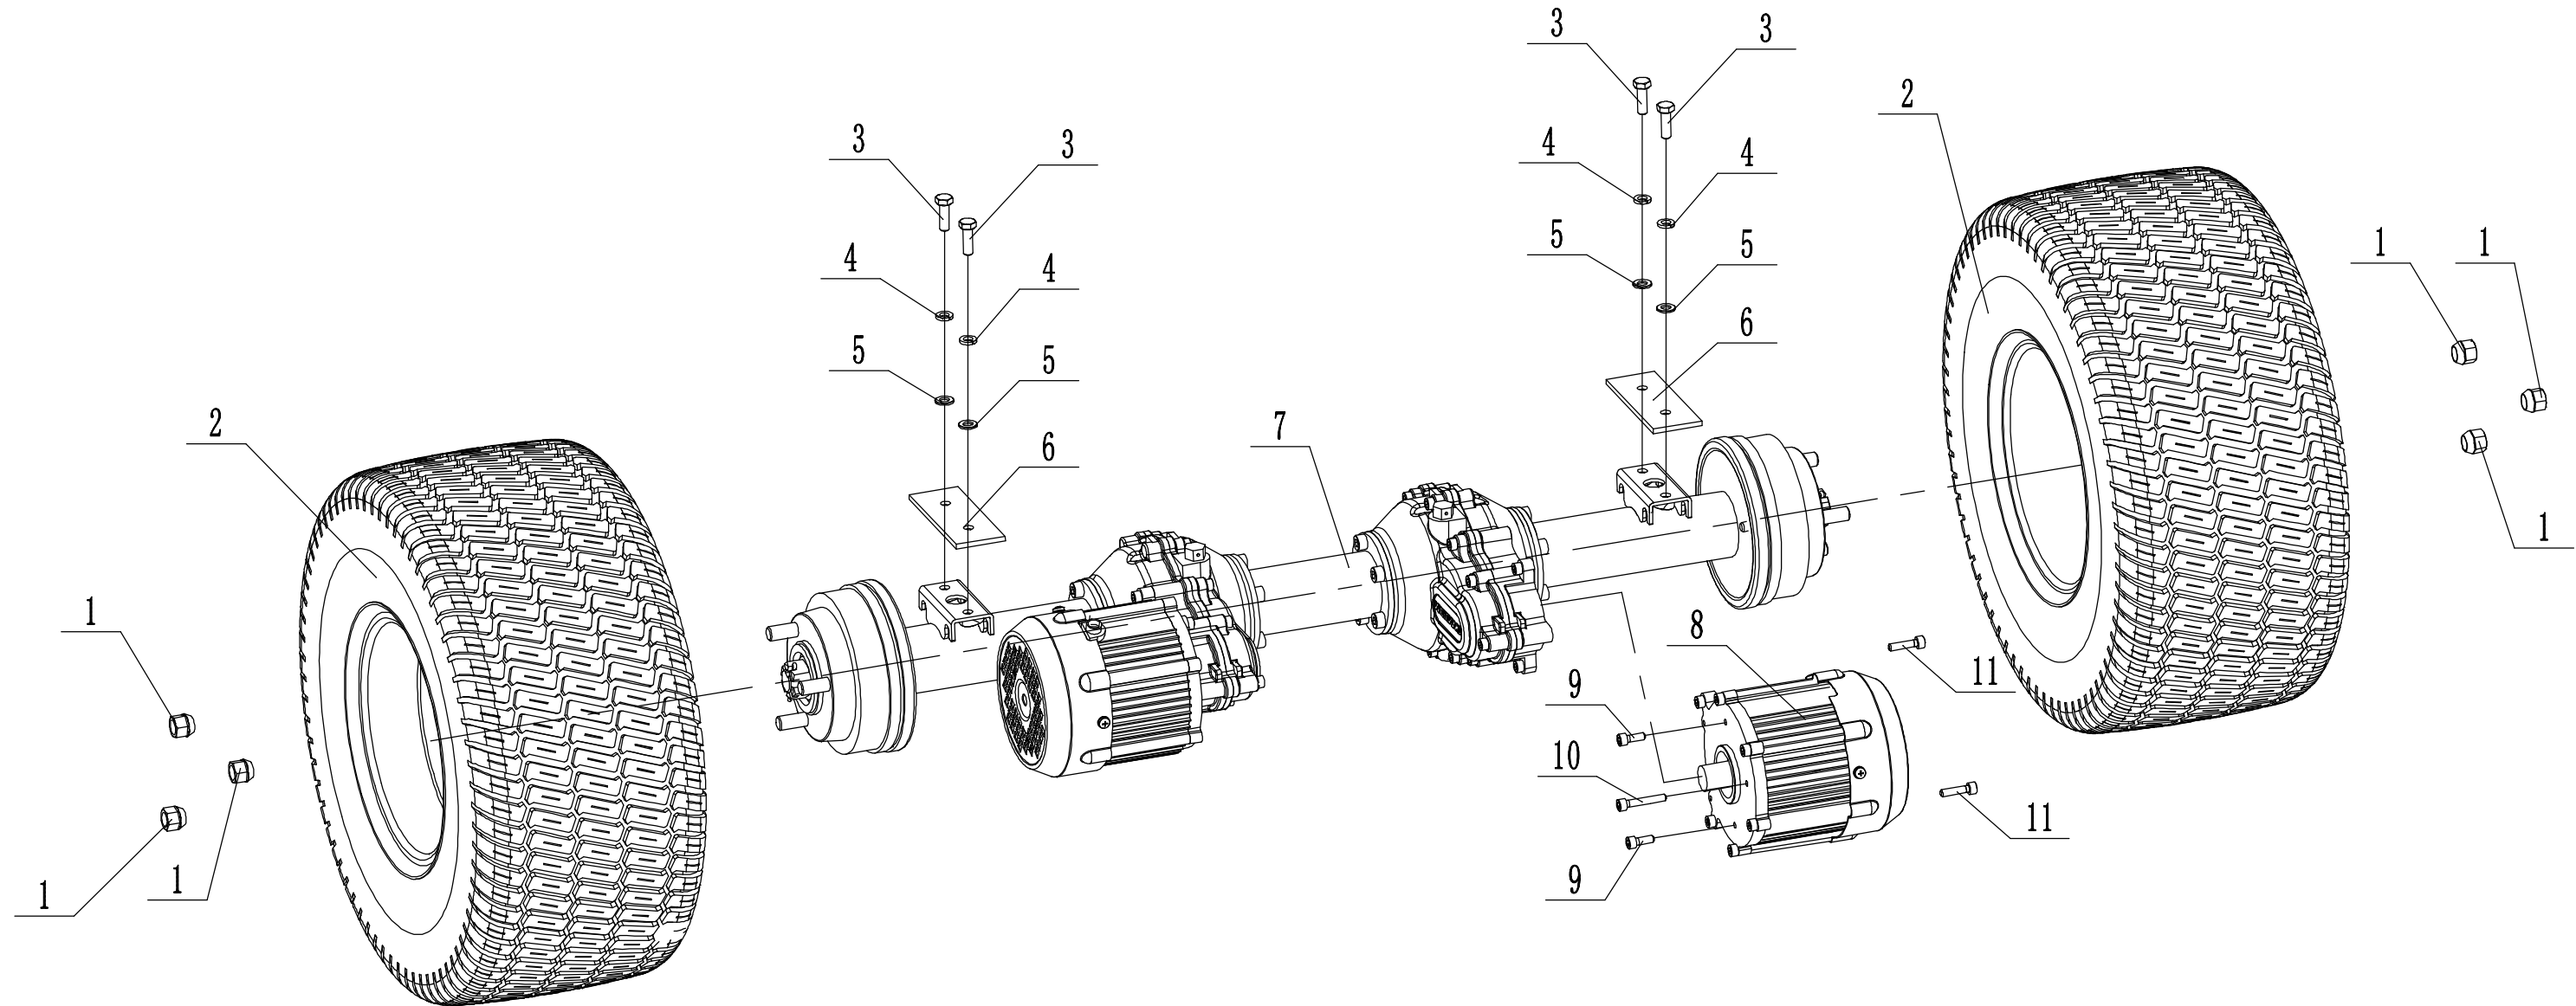

Model: ZERO 107E

Rear Wheel

N	ART	Name	QTY
1	UR760-00139	Nut - M12	6
2	ZT107-0120	Rear wheel	2
3	U537-00023	Bolt - M8x35	4
4	UR420-00008	Spring Washer - 8x2.4	4
5	U455-00061	Washer - 8x1.6	4
6	ZT107-0121	pad	2
7	ZT107-0122	Rear Transmission Assembly	1
8	ZT107-0123	Motor	2
9	UAE55-00089	Screw - M6*25	4
10	ZT107-0124	Screw - M6*80	2
11	ZT107-0125	Screw - M6*40	4