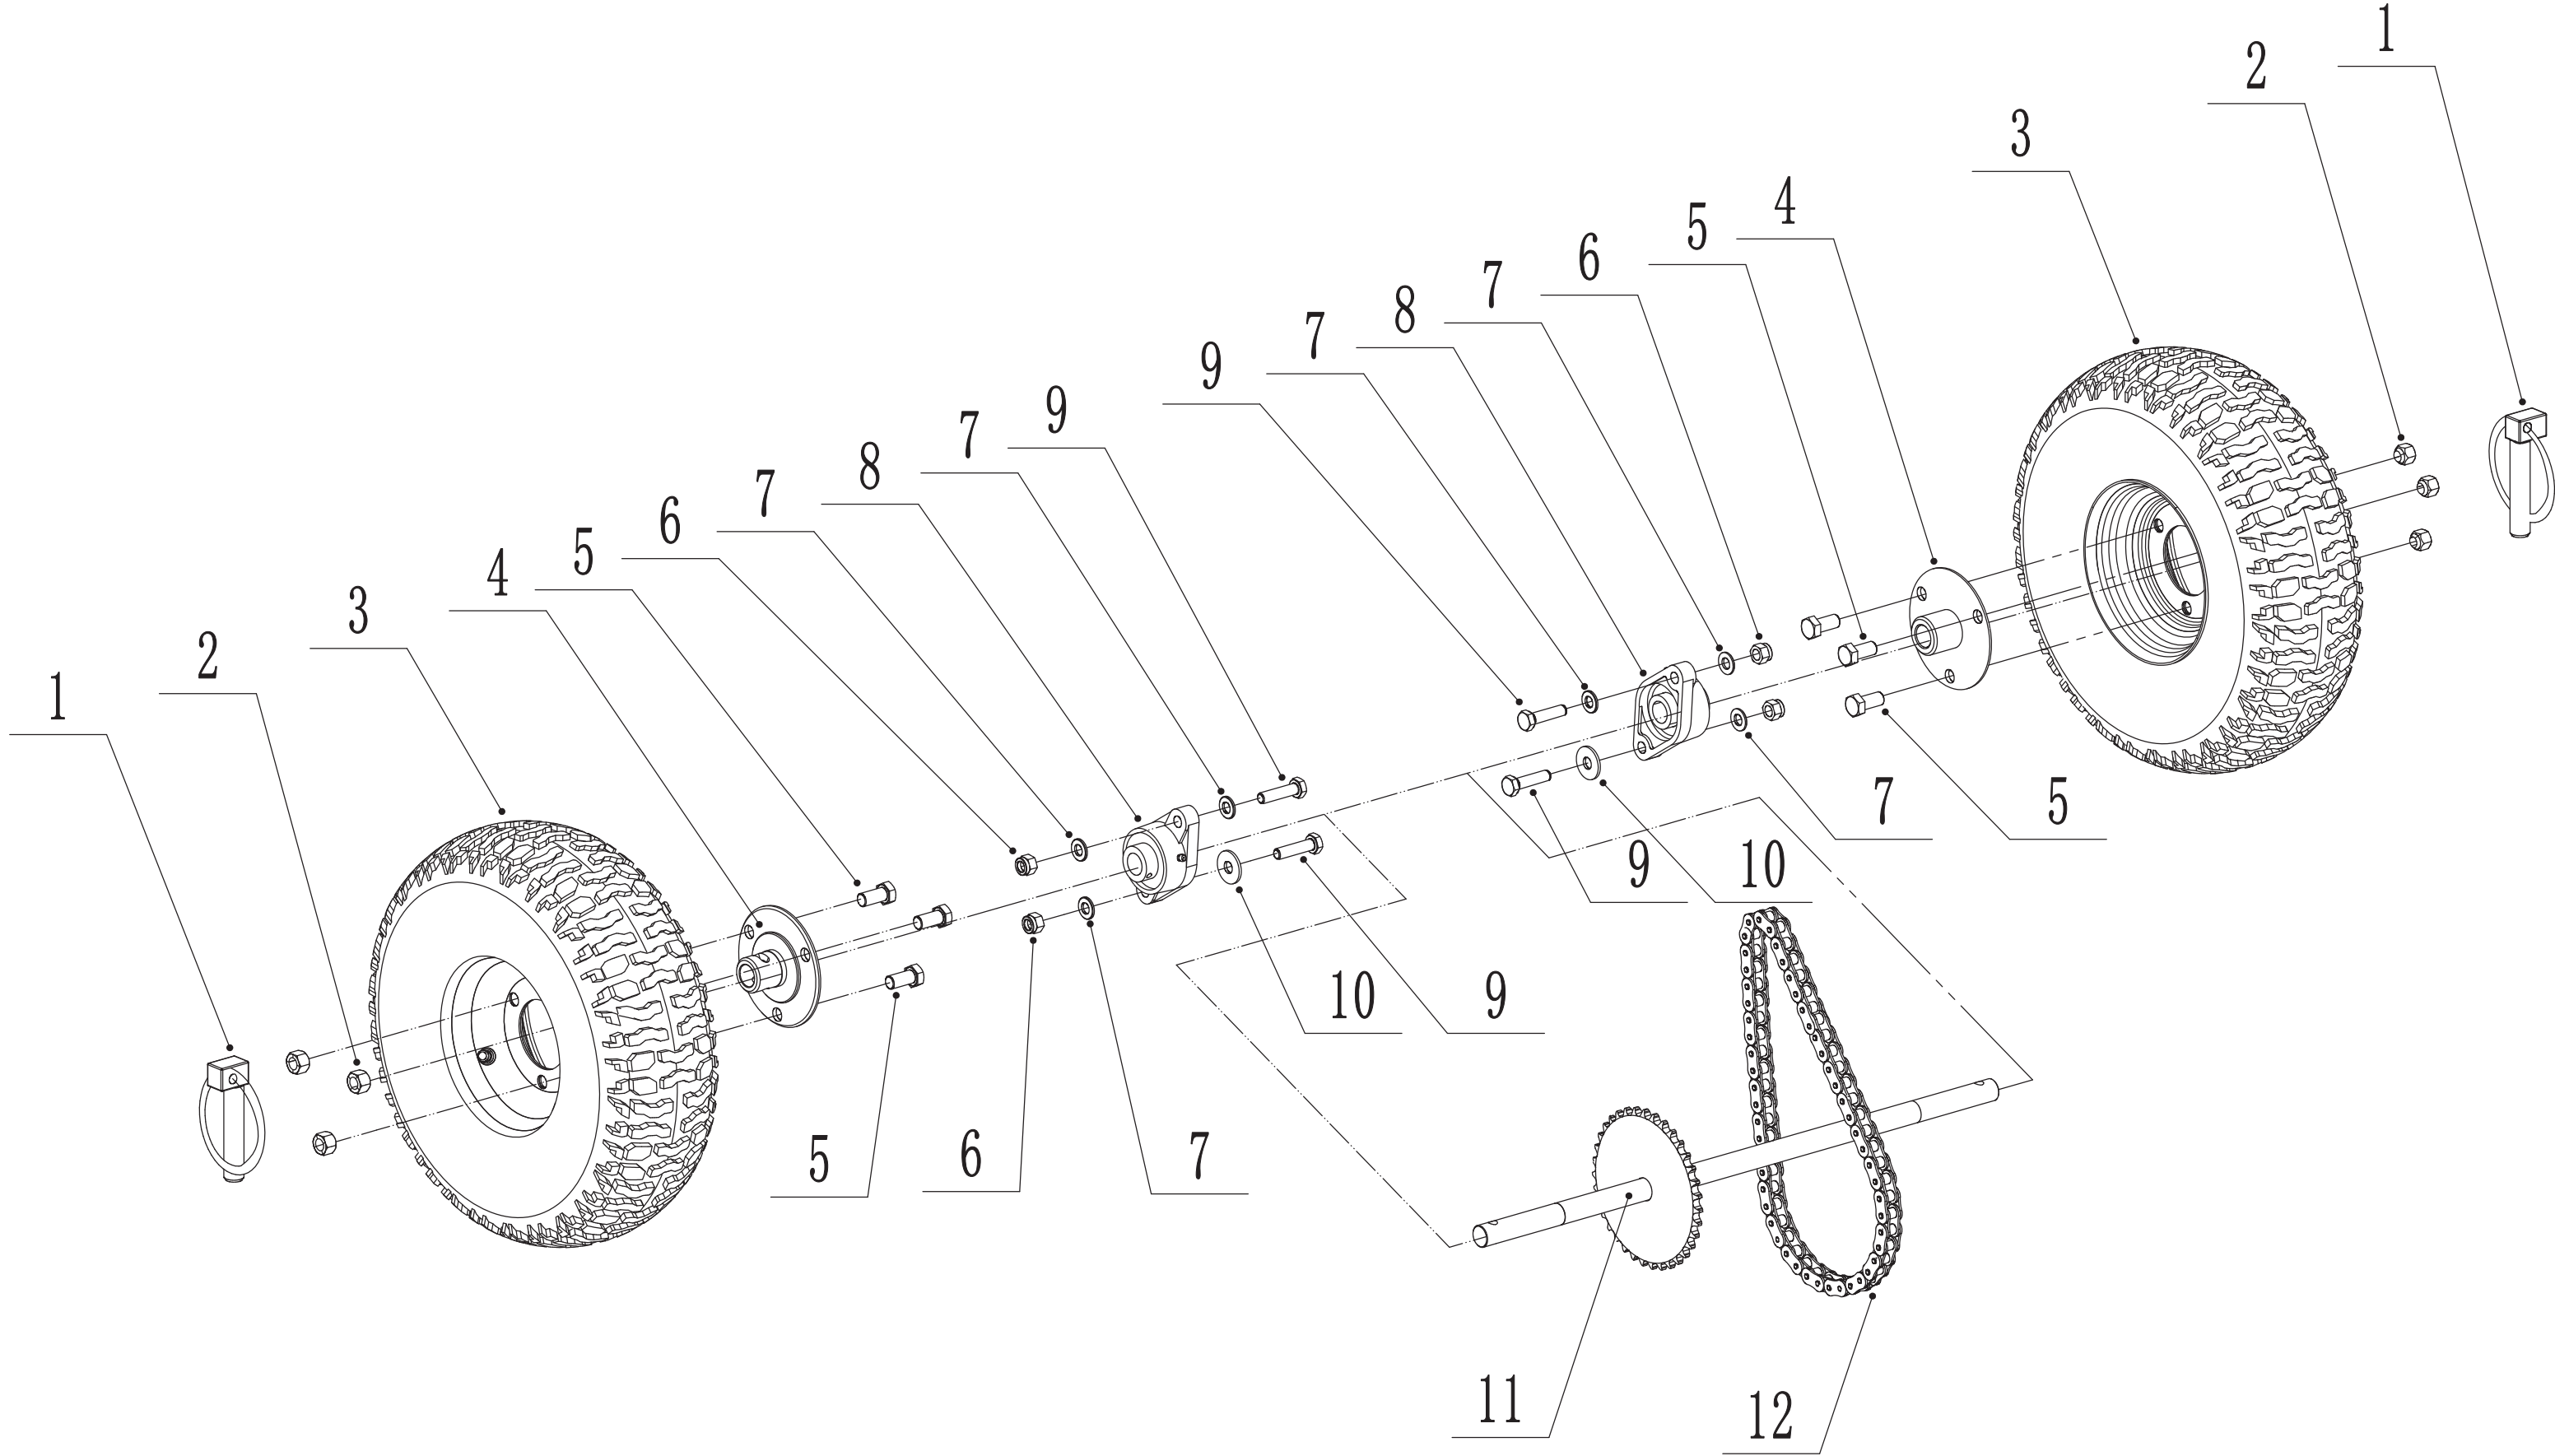

F Rear Axle

6 Subassembly F Rear Axle			
Order	Part number	Name_English	Quantity
1	UG806-00044	lock pin	2
2			6
3	UG806-00045	wheel	2
4	UG806-00046	spacer weldment	2
5	UG806-00047	bolt	6
6	U537-00111	lock nut	4
7	U455-00029	spacer	6
8	UG700-00099	bearing	2
9	UG700-00101	bolt	4
10	UG700-00100	big washer	2
11	UG806-00048	chain	1
12	UG806-00049	rear axle weldment	1