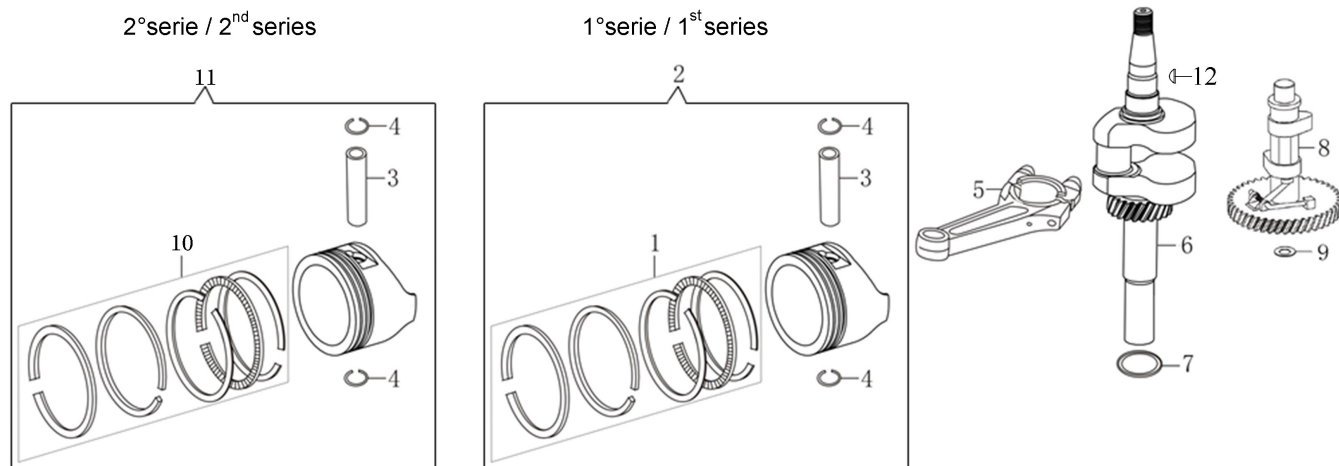

изображение Shaft + piston

Ref.Nu	Qty	Part number	Description	Validity from	Validity till	Notes	Bulletin
1	1	L66151541	Piston ring set				BT5-91-05/23
2	1	L66151997	Piston assy				BT5-91-05/23
3	1	L66150342	Piston pin				
4	2	L66150372	Retainer washer				
5	1	L66151998	Connecting rod				
6	1	L66151999	Crankshaft				
7	1	L66150424	Washer				
8	1	L66152000	Camshaft assy				
9	1	L66150399	Washer				
10	1	L66152078	Piston ring set			Da utilizzare con pistoni /	BT5-91-05/23
11	1	L66152079	Piston assy			-----, -----	BT5-91-05/23
12	1	L66150081	Key