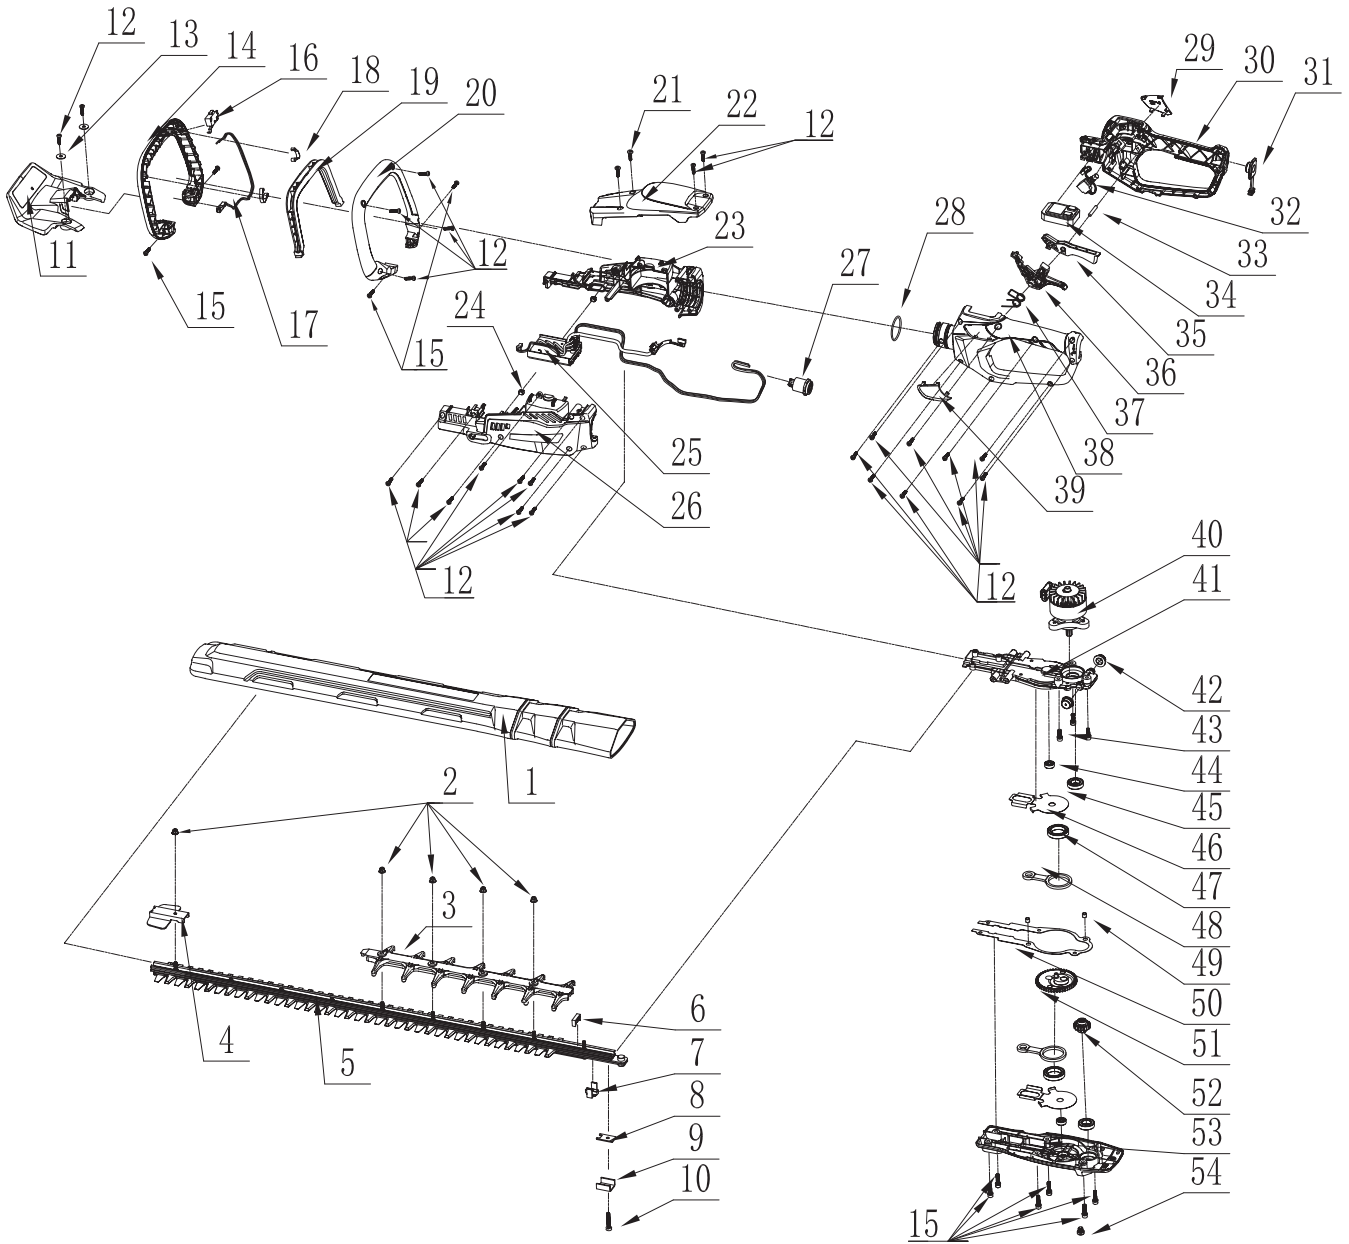

CALMAN

Ножницы аккумуляторные **ENO HTXi**

CAIMAN

Hedge trimmer ENO HTXi

CAIMAN

N°	Description	Part Number	Qty (UOM)
1	Plastic blade guard	CEHT-0001	1
2	M5 nut	CEHT-0002	5
3	Blade decorating bar	CEHT-0003	1
4	Blade tips	CEHT-0004	1
5	Upper+lower blade assy	CEHT-0055	1
6	Anti-dust block of the blade assy	CEHT-0006	1
7	Blade fixing plate	CEHT-0007	1
8	Isolation bar	CEHT-0008	1
9	C shape fixing bar	CEHT-0009	1
10	M5x30 screw	CEHT-0010	1
11	Protection plate	CEHT-0011	1
12	ST3.9x16-T2 screw	CEBV-0016	25
13	Flat washer $\varnothing 5 \times \varnothing 16 \times 1$	CEHT-0013	2
14	Trigger handle base	CEHT-0014	1
15	M5x20 screw	CEHT-0016	10
16	Micro switch	CEHT-0017	1
17	Trigger handle cable assy	CEHT-0018	1
18	Reset shrapnel	CEHT-0019	2
19	Trigger of the handle	CEHT-0020	1
20	Trigger handle cover	CEHT-0015	1
21	M5x14 screw	CEHT-0021	2
22	Top cover of hedge trimmer	CEHT-0022	1
23	Right housing of the trimmer	CEHT-0023	1
24	M5 square nut	CEHT-0024	2
25	Controller	CEHT-0025	1
26	Left housing	CEHT-0027	1
27	Socket for power connector	CEBV-0039	1
28	O shape ring	CEHT-0028	1
29	Right decorating cover	CEHT-0029	1
30	Right rear handle housing	CEHT-0030	1
31	Anti-dust cover of the rear hand	CEHT-0033	1
32	Speeding switch	CEHT-0034	1
33	Pin shaft	CEHT-0035	1
34	Cockpit	CEHT-0036	1