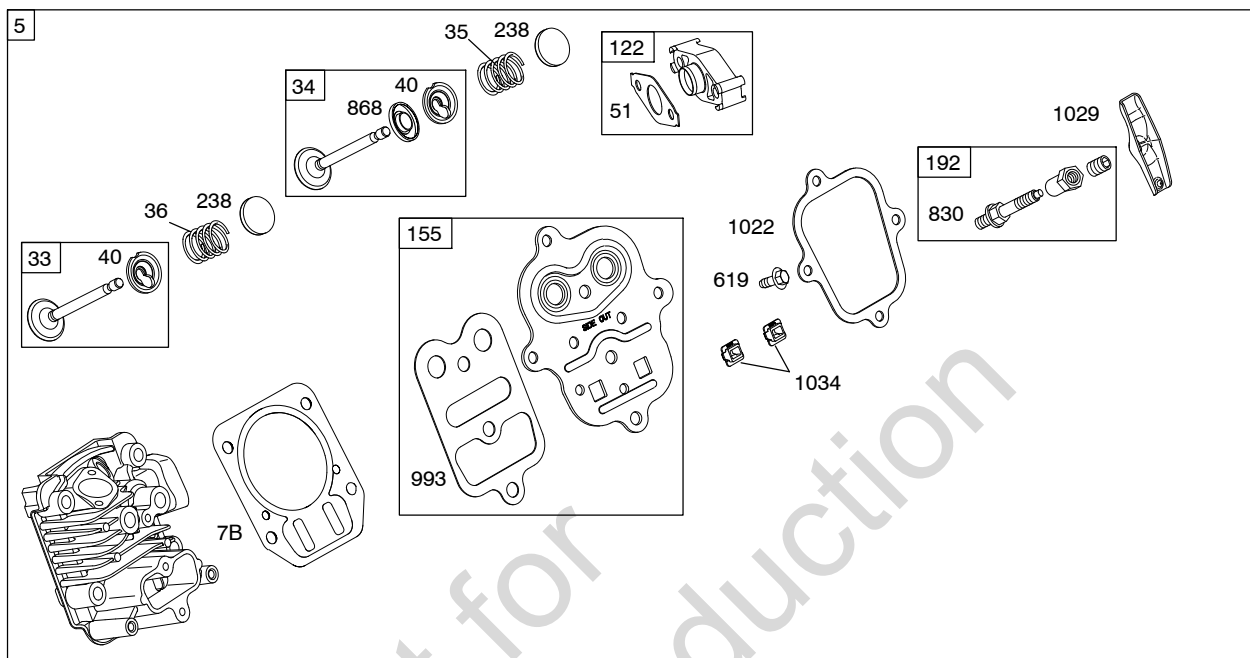

Illustrated Parts List

Model Series

15C100

TYPE NUMBERS
0007 through 8939.

TABLE OF CONTENTS

Blower Housing/Shrouds	6
Camshaft	2
Carburetor	4
Controls	5
Crankcase Cover	2
Crankshaft	2
Cylinder	2
Cylinder Head	3
Electric Starter	5
Exhaust System	6
Flywheel	6
Fuel Supply	4
Governor Spring	5
Ignition	5
Kits/Gaskets - Carburetor	4
Kits/Gaskets - Engine	2
Kits/Gaskets - Valves	3
Lubrication	2
Piston Group	2
Rewind Starter	5

15C100

1319 WARNING LABEL

REQUIRED when replacing parts with warning labels affixed.

1058 OPERATOR'S MANUAL

1330 REPAIR MANUAL

1019 LABEL KIT

Illustrations cover a range of engines. Parts shown without corresponding text may not be used on your specific engine.
 3946-2 Assemblies include all parts shown in frames. 10/20/2011

Illustrations cover a range of engines. Parts shown without corresponding text may not be used on your specific engine.

15C100

Illustrations cover a range of engines. Parts shown without corresponding text may not be used on your specific engine.
 3946-4 Assemblies include all parts shown in frames. 10/20/2011