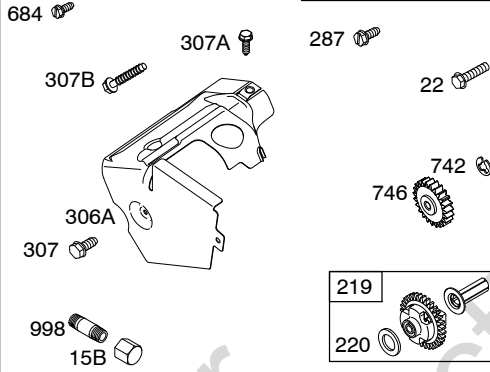

Illustrated Parts List

Model Series

15C100

TYPE NUMBERS
0007 through 8939.

TABLE OF CONTENTS

Blower Housing/Shrouds	6
Camshaft	2
Carburetor	4
Controls	5
Crankcase Cover	2
Crankshaft	2
Cylinder	2
Cylinder Head	3
Electric Starter	5
Exhaust System	6
Flywheel	6
Fuel Supply	4
Governor Spring	5
Ignition	5
Kits/Gaskets - Carburetor	4
Kits/Gaskets - Engine	2
Kits/Gaskets - Valves	3
Lubrication	2
Piston Group	2
Rewind Starter	5

15C100

1319 WARNING LABEL

REQUIRED when replacing parts with warning labels affixed.

1058 OPERATOR'S MANUAL

1330 REPAIR MANUAL

1019 LABEL KIT

Illustrations cover a range of engines. Parts shown without corresponding text may not be used on your specific engine.
 3946-2 Assemblies include all parts shown in frames. 10/20/2011

Illustrations cover a range of engines. Parts shown without corresponding text may not be used on your specific engine.

15C100

Illustrations cover a range of engines. Parts shown without corresponding text may not be used on your specific engine.
 3946-4 Assemblies include all parts shown in frames. 10/20/2011