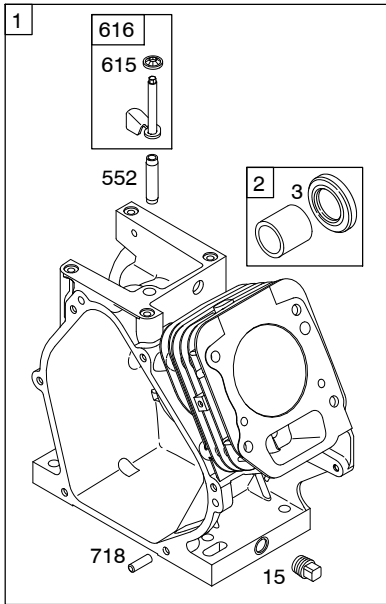

15C100

1319 WARNING LABEL

REQUIRED when replacing parts with warning labels affixed.

1058 OPERATOR'S MANUAL

1330 REPAIR MANUAL

1019 LABEL KIT

Illustrations cover a range of engines. Parts shown without corresponding text may not be used on your specific engine.
3946-2 Assemblies include all parts shown in frames. 10/20/2011