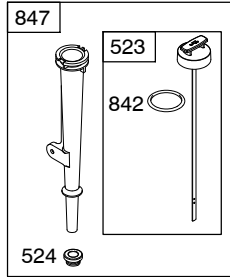

15C100

1319 WARNING LABEL

REQUIRED when replacing parts with warning labels affixed.

1058 OPERATOR'S MANUAL

1330 REPAIR MANUAL

1019 LABEL KIT

Illustrations cover a range of engines. Parts shown without corresponding text may not be used on your specific engine.
 3946-2 Assemblies include all parts shown in frames. 10/20/2011

REF. NO.	PART NO.	DESCRIPTION	REF. NO.	PART NO.	DESCRIPTION	REF. NO.	PART NO.	DESCRIPTION
127	●694468	Plug-Welch	187	791766	Line-Fuel (Cut to Required Length)	188	699479	Screw (Control Bracket)
127A	●691739	Plug-Welch				190	699220	Screw (Fuel Tank)
127E	●797633	Plug-Welch	187A	798908	Line-Fuel (Molded)	192	797440	Adjuster-Rocker Arm (Metric)
130	691181	Valve-Throttle			(Used After Code Date 10070900).			(Used After Code Date 09061700).
130D	797630	Valve-Throttle			----- Note -----			----- Note -----
133	398187	Float-Carburetor			791867 Line-Fuel (Molded)			694543 Adjuster-Rocker Arm (SAE)
133B	797136	Float-Carburetor			(Used Before Code Date 10071000).			(Used Before Code Date 09061800).
134	●398188	Kit-Needle/Seat			798908 Line-Fuel (Molded)			
137	●◆693981	Gasket-Float Bowl			(Used After Code Date 10071200).			
137D	●◆798932	Gasket-Float Bowl			Used on Type No(s). 0136.			
155	797442	Plate-Cylinder Head (Metric) (Used After Code Date 09061700).			791867 Line-Fuel (Molded)			
		----- Note -----			(Used Before Code Date 10071300).			
		698214 Plate-Cylinder Head (SAE) (Used Before Code Date 09061800).			Used on Type No(s). 0136.			
146	690979	Key-Timing	187B	798907	Line-Fuel (Molded)			
186	692317	Connector-Hose			(Used After Code Date 10070900).			
					----- Note -----			
					791874 Line-Fuel (Molded)			
					(Used Before Code Date 10071000).			
					798907 Line-Fuel (Molded)			
					Used on Type No(s). 1365.			
					798907 Line-Fuel (Molded)			
					(Used After Code Date 10071200).			
					Used on Type No(s). 0131.			
					791874 Line-Fuel (Molded)			
					(Used Before Code Date 10071300).			
					Used on Type No(s). 0131.			