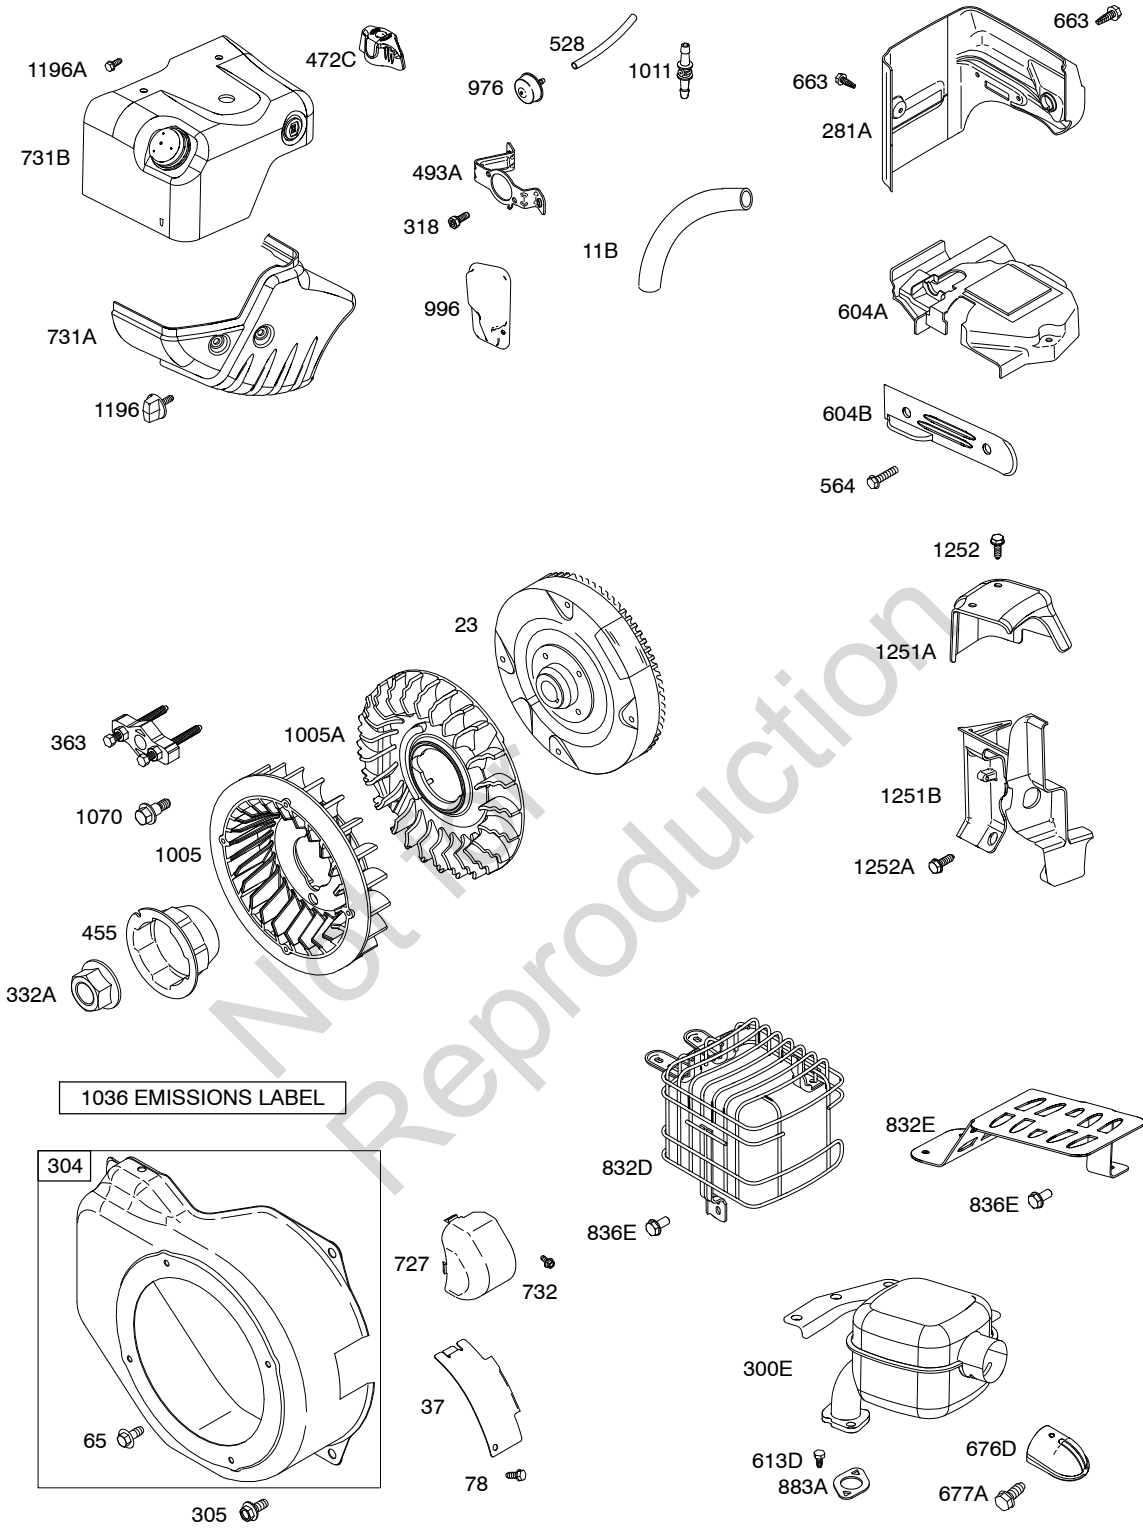

15C100

Illustrations cover a range of engines. Parts shown without corresponding text may not be used on your specific engine.
3946-6 Assemblies include all parts shown in frames. 10/20/2011