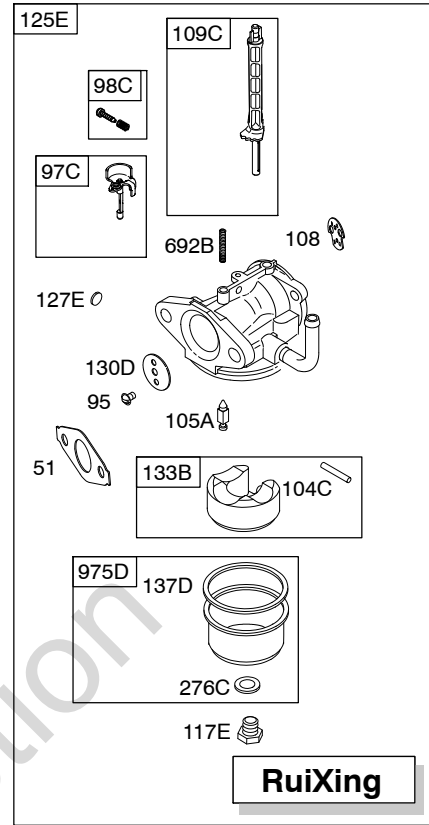

15C100

Illustrations cover a range of engines. Parts shown without corresponding text may not be used on your specific engine.
3946-4 Assemblies include all parts shown in frames. 10/20/2011