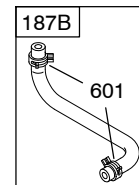

15C100

Illustrations cover a range of engines. Parts shown without corresponding text may not be used on your specific engine.
3946-4 Assemblies include all parts shown in frames. 10/20/2011