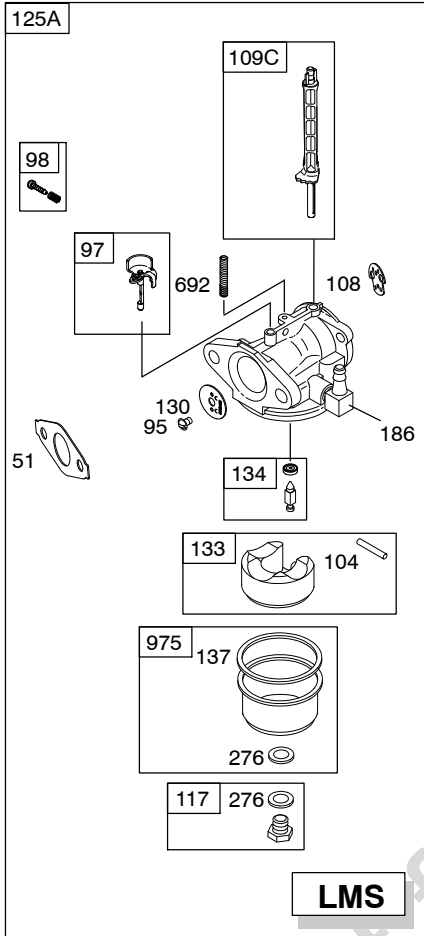

15C100

Illustrations cover a range of engines. Parts shown without corresponding text may not be used on your specific engine.
3946-4 Assemblies include all parts shown in frames. 10/20/2011