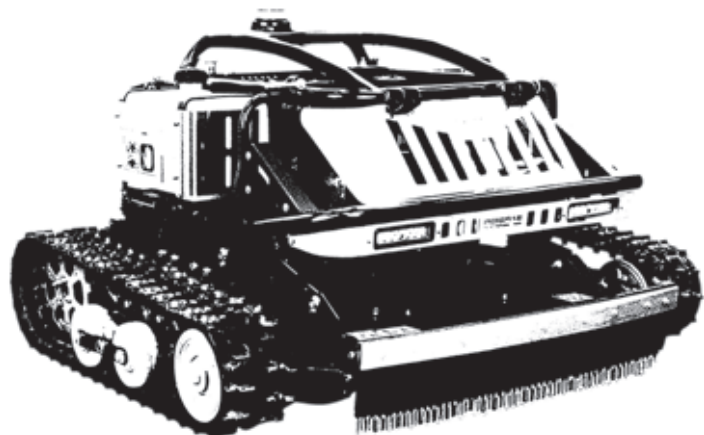

# REMOTE CONTROL SLOPE MOWER

MODEL:

# COMMANDO 950

*Spare Part Catalogue*

**BHV**  
Barbieri Hybrid Vehicle