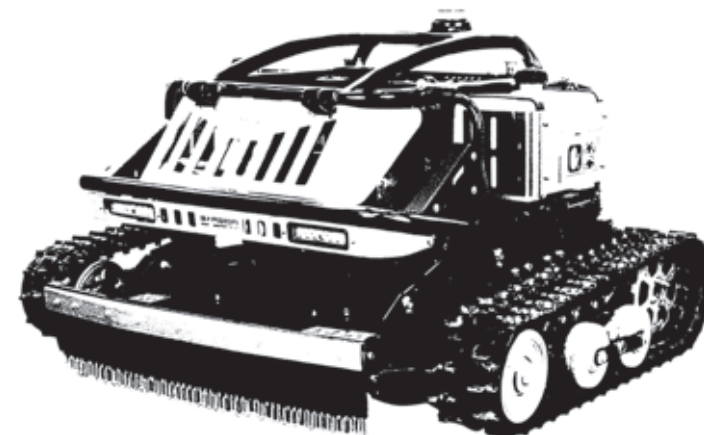

# REMOTE CONTROL SLOPE MOWER

MODEL:

# COMMANDO 950

*Spare Part Catalogue*

**BHV**  
Barbieri Hybrid Vehicle