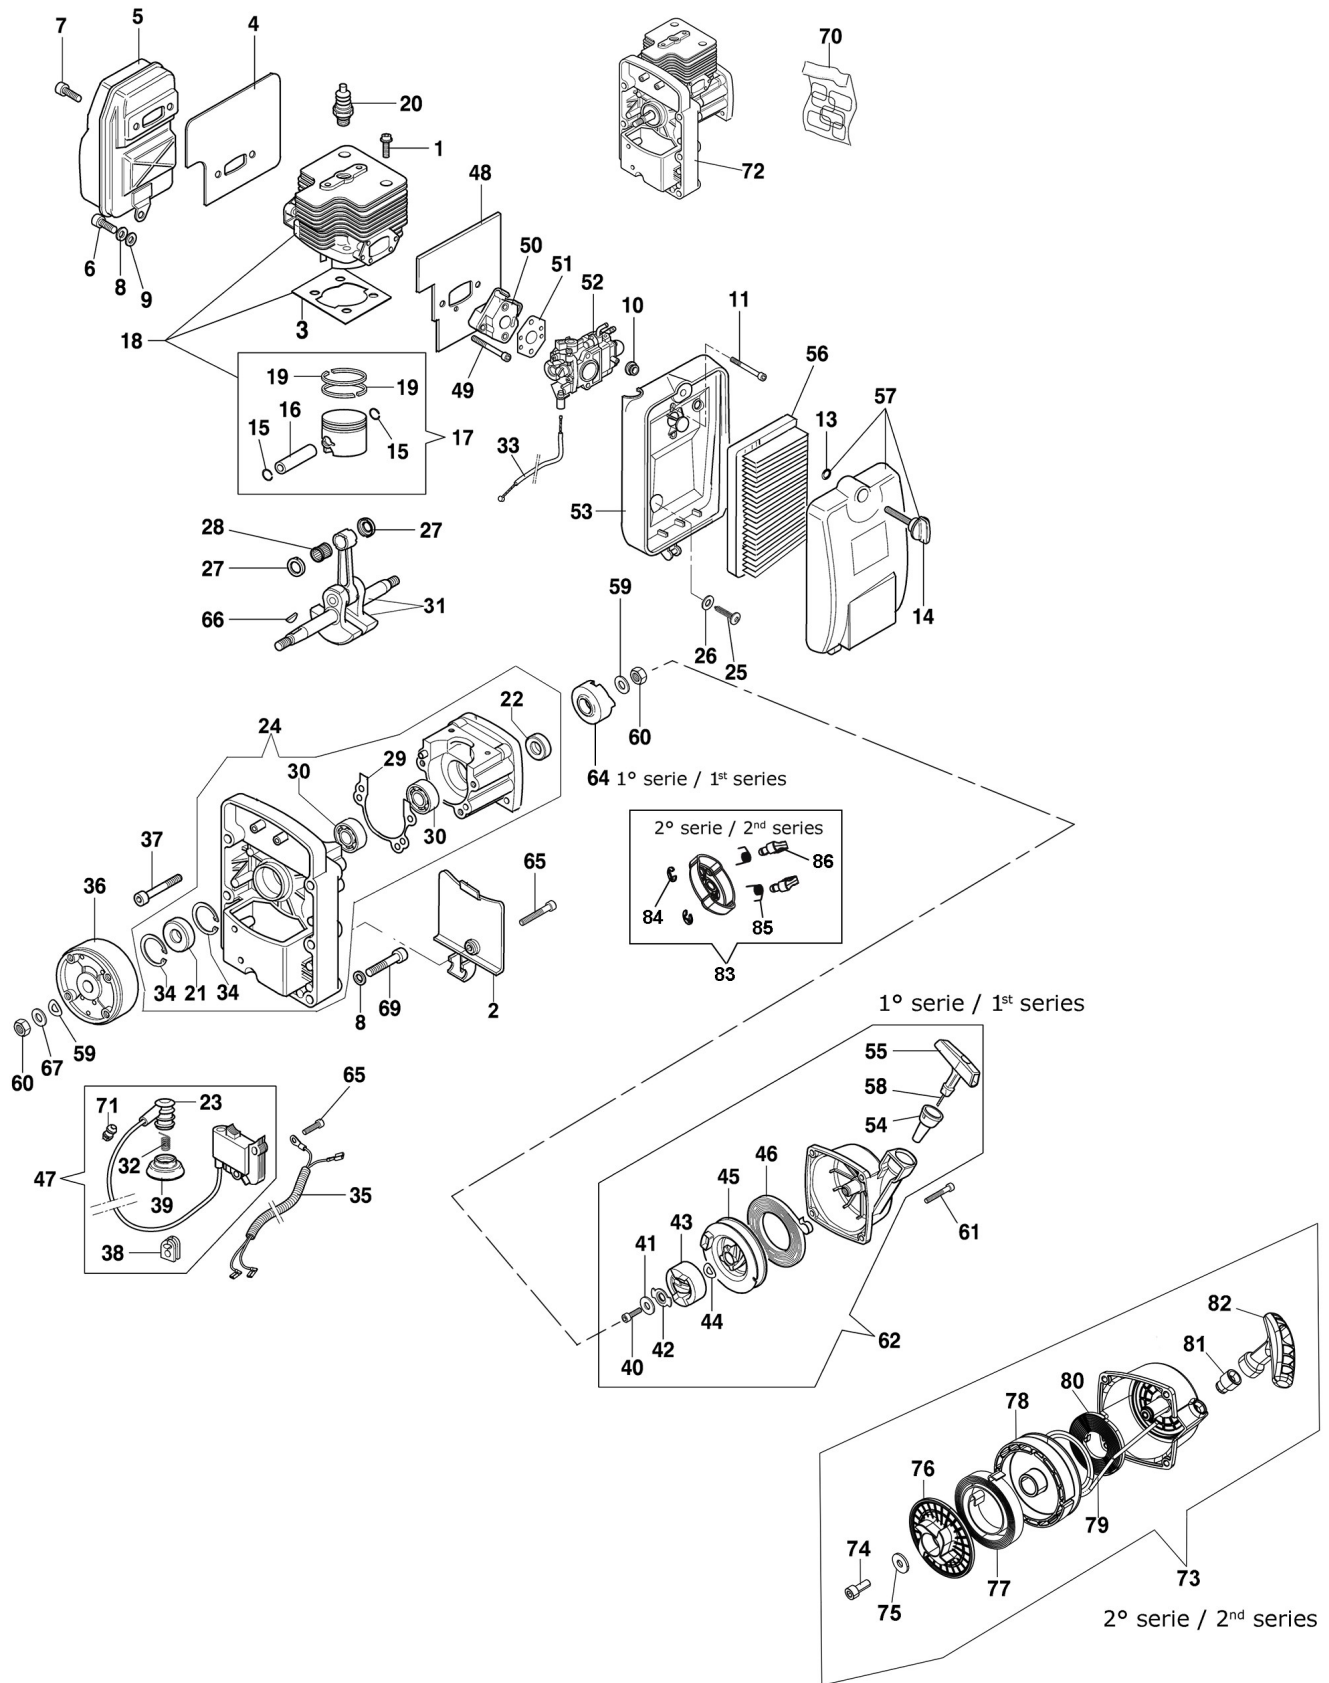

## изображение Starter assy and engine (up to 01-2024)

Ref.Nu	Qty	Part number	Description	Validity from	Validity till	Notes	Bulletin
1	6	56520107	Screw				
2	1	56520009	Cover				
3	1	56520097	Gasket				
4	1	56520010R	Gasket				
5	1	56520166BR	Muffler				
6	1	3801020R	Screw				
7	2	005100906AR	Screw				
8	7	3819009R	Washer				
9	1	3916006R	Washer				
10	1	3912005R	Nut				
11	2	61112005R	Screw				
13	1	3049005R	O-ring				
14	1	56020159AR	Knob				
15	2	56520102R	Spacer				
16	1	56520098	Plug				
17	1	56522023	Piston assy				
18	1	56522024	Complete cylinder				
19	2	56520095R	Piston ring				
20	1	3055118R	Spark plug				
21	1	56520132	Seal ring				
22	1	56520105R	Seal ring				
23	1	094600097AR	Spark plug cap				
24	1	56520129R	Crankcase				
25	1	3960091AR	Screw				
26	8	3918005R	Washer				
27	2	56520100	Spacer				
28	1	56520101	Bearing				
29	1	56520096R	Gasket				
30	2	56520131R	Bearing				
31	1	56520099	Crankshaft				
32	1	094600169AR	Spring				
33	1	56520067AR	Throttle cable				
34	2	3025025	Ring				
35	1	56520204R	Cable				
35	1	56520204AR	Cable			Presente da 01-2023 / Present from 01-2023	
36	1	56520004AR	Flywheel				
36	1	56520004BR	Flywheel			Presente da 01-2023 / Present from 01-2023	
37	4	3860096R	Screw				
38	1	56520122	Grommet				
39	1	56520033	Cap				
40	1	3801010R	Screw				
41	1	3918020R	Washer				
42	1	56520040AR	Plate				
43	1	56520039AR	Shaft joint				