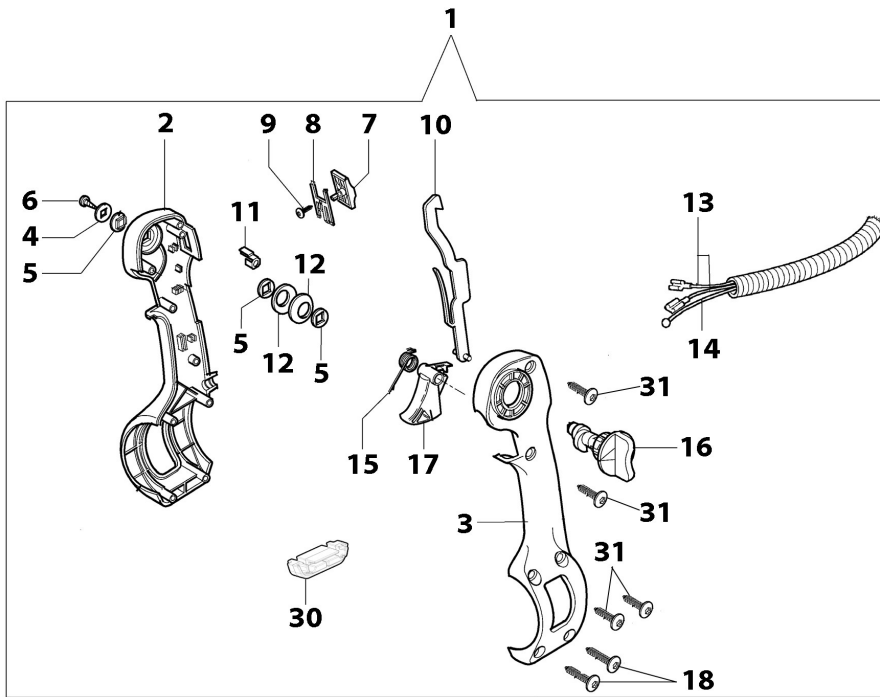

изображение Blower lance assy

Ref.Nu	Qty	Part number	Description	Validity from	Validity till	Notes	Bulletin
1	1	56520203R	Complete handle				
2	1	365200169DR	Half grip				
3	1	365200170B	Half grip				
4	1	56520068	Washer				
5	3	56520065R	Flange				
6	1	3960091AR	Screw				
7	1	61040051R	Slide control				
8	1	61040053R	Plate				
9	1	3960061AR	Screw				
10	1	56520062	Lever				
11	2	61040054R	Plate				
12	2	3057007	Spring				
13	1	56520204R	Cable				
14	1	56520067AR	Throttle cable				
15	1	56520081R	Spring				
16	1	56520064R	Limiter switch				
17	1	56520061R	Throttle				
18	2	3960063	Screw				
19	1	56520182BR	Elbow				
20	1	3049031R	O-ring				
21	2	56520187R	Band				
22	1	56520185AR	Tube				
23	1	56520184BR	Kit Tube				
24	1	56520188R	Reduction			Opzionale / Optional	
25	1	CFI2412301	Grip-end			Opzionale / Optional	
26	1	CFI0G26400	Fitment system				
27	1	CFI2412201	Grip-end			Opzionale / Optional	
29	2	56520186R	Felt				
30	1	56520201R	Spacer				
31	4	3960067AR	Screw