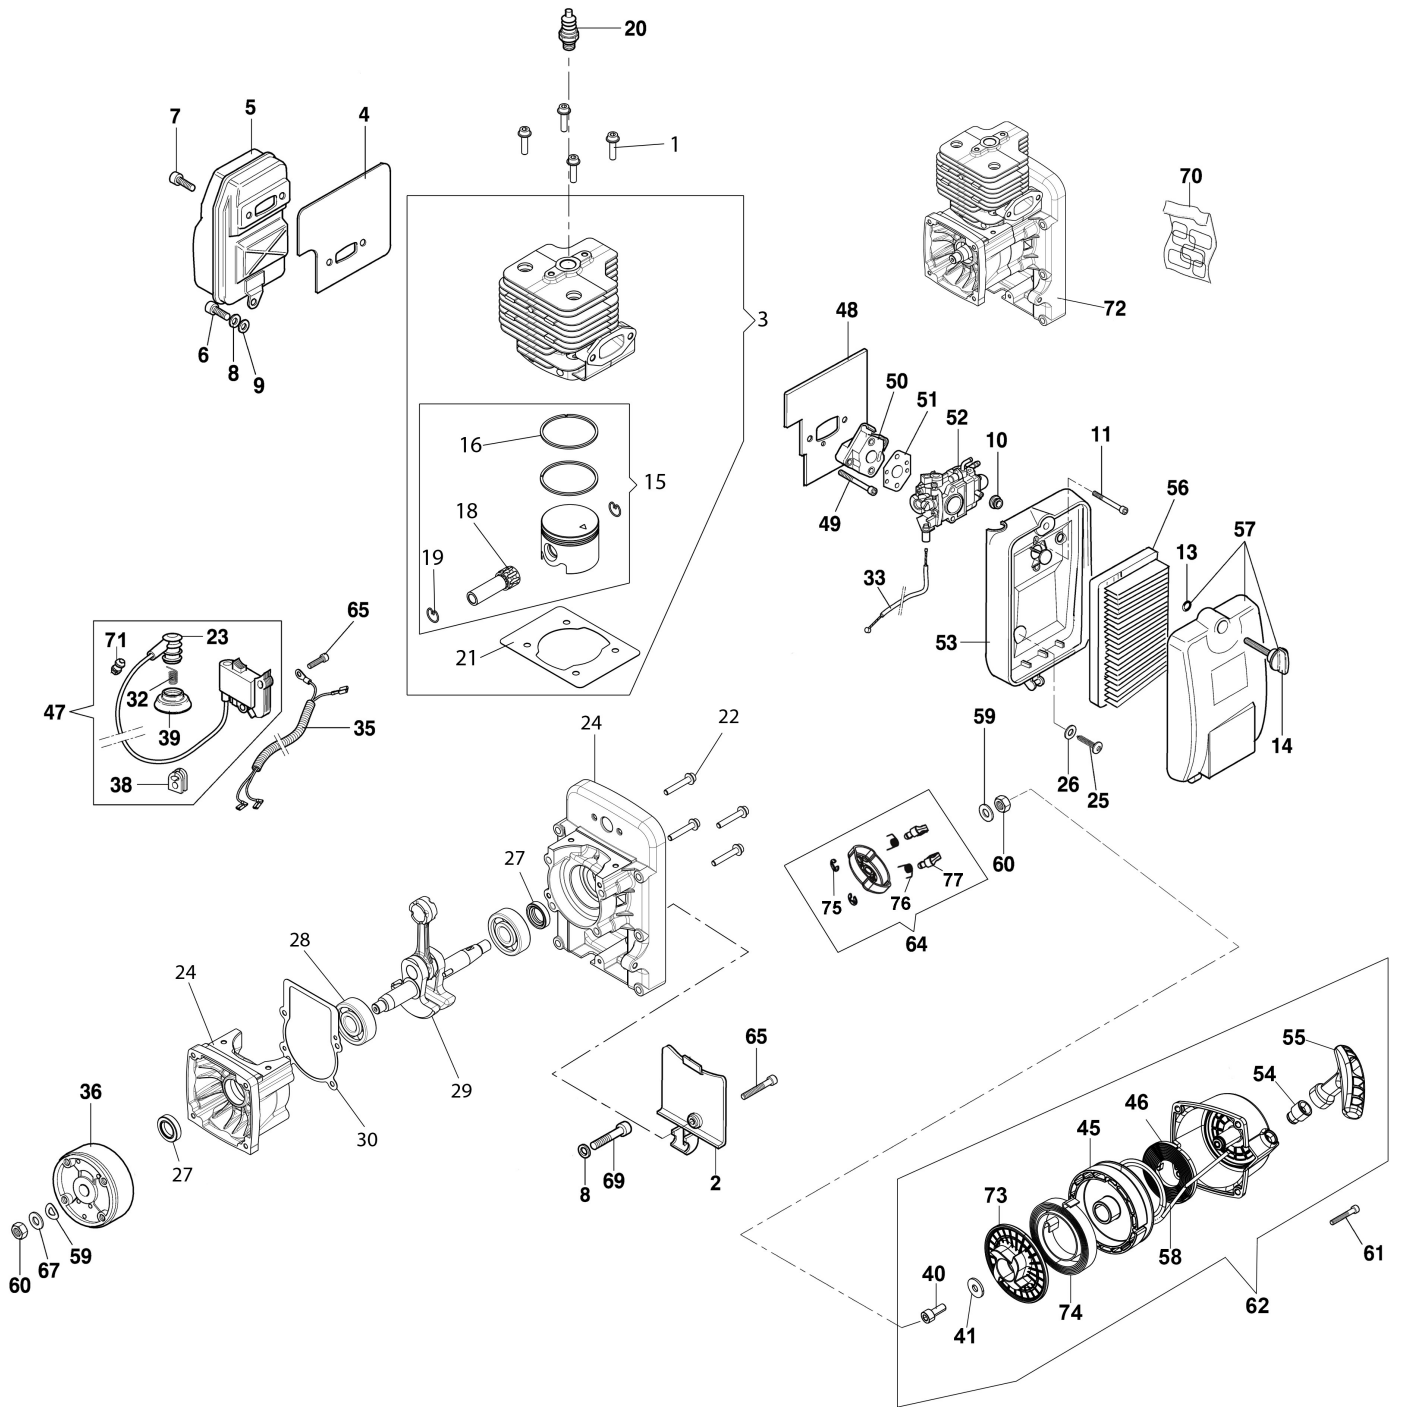

изображение Starter assy and engine (from 01-2024)

Ref.Nu	Qty	Part number	Description	Validity from	Validity till	Notes	Bulletin
1	4	3860095R	Screw				
2	1	56520009	Cover				
3	1	56520275R	Complete cylinder kit				
4	1	56520010R	Gasket				
5	1	56520166BR	Muffler				
6	1	3801020R	Screw				
7	2	005100906AR	Screw				
8	7	3819009R	Washer				
9	1	3916006R	Washer				
10	1	3912005R	Nut				
11	2	61112005R	Screw				
13	1	3049005R	O-ring				
14	1	56020159AR	Knob				
15	1	56520276R	Piston assy				
16	2	56520214R	Piston ring				
18	1	006000010	Thrust bearing				
19	2	56520257R	Locking sleeve				
20	1	3055118R	Spark plug				
21	1	56520226R	Gasket				
22	1	3860096R	Screw				
23	1	-	Not available for this product				
24	1	56520274R	Crankcase assy				
25	1	3960091AR	Screw				
26	8	3918005R	Washer				
27	2	3050025R	Seal ring				
28	2	3034214R	Bearing				
29	1	56520216R	Crankshaft				
30	1	56520225R	Gasket				
32	1	-	Not available for this product				
33	1	56520067AR	Throttle cable				
35	1	56520204AR	Cable				
36	1	56520004BR	Flywheel				
38	1	56520122	Grommet				
39	1	56520033	Cap				
40	1	3801009R	Screw				
41	1	3918005R	Washer				
45	1	61450024R	Starter pulley				
46	1	61450044AR	Starter spring				
47	1	56520273	Ignition coil				
48	1	56520021R	Gasket				
49	2	4175088R	Screw				
50	1	56520022AR	Insulator				
51	1	56520023AR	Gasket