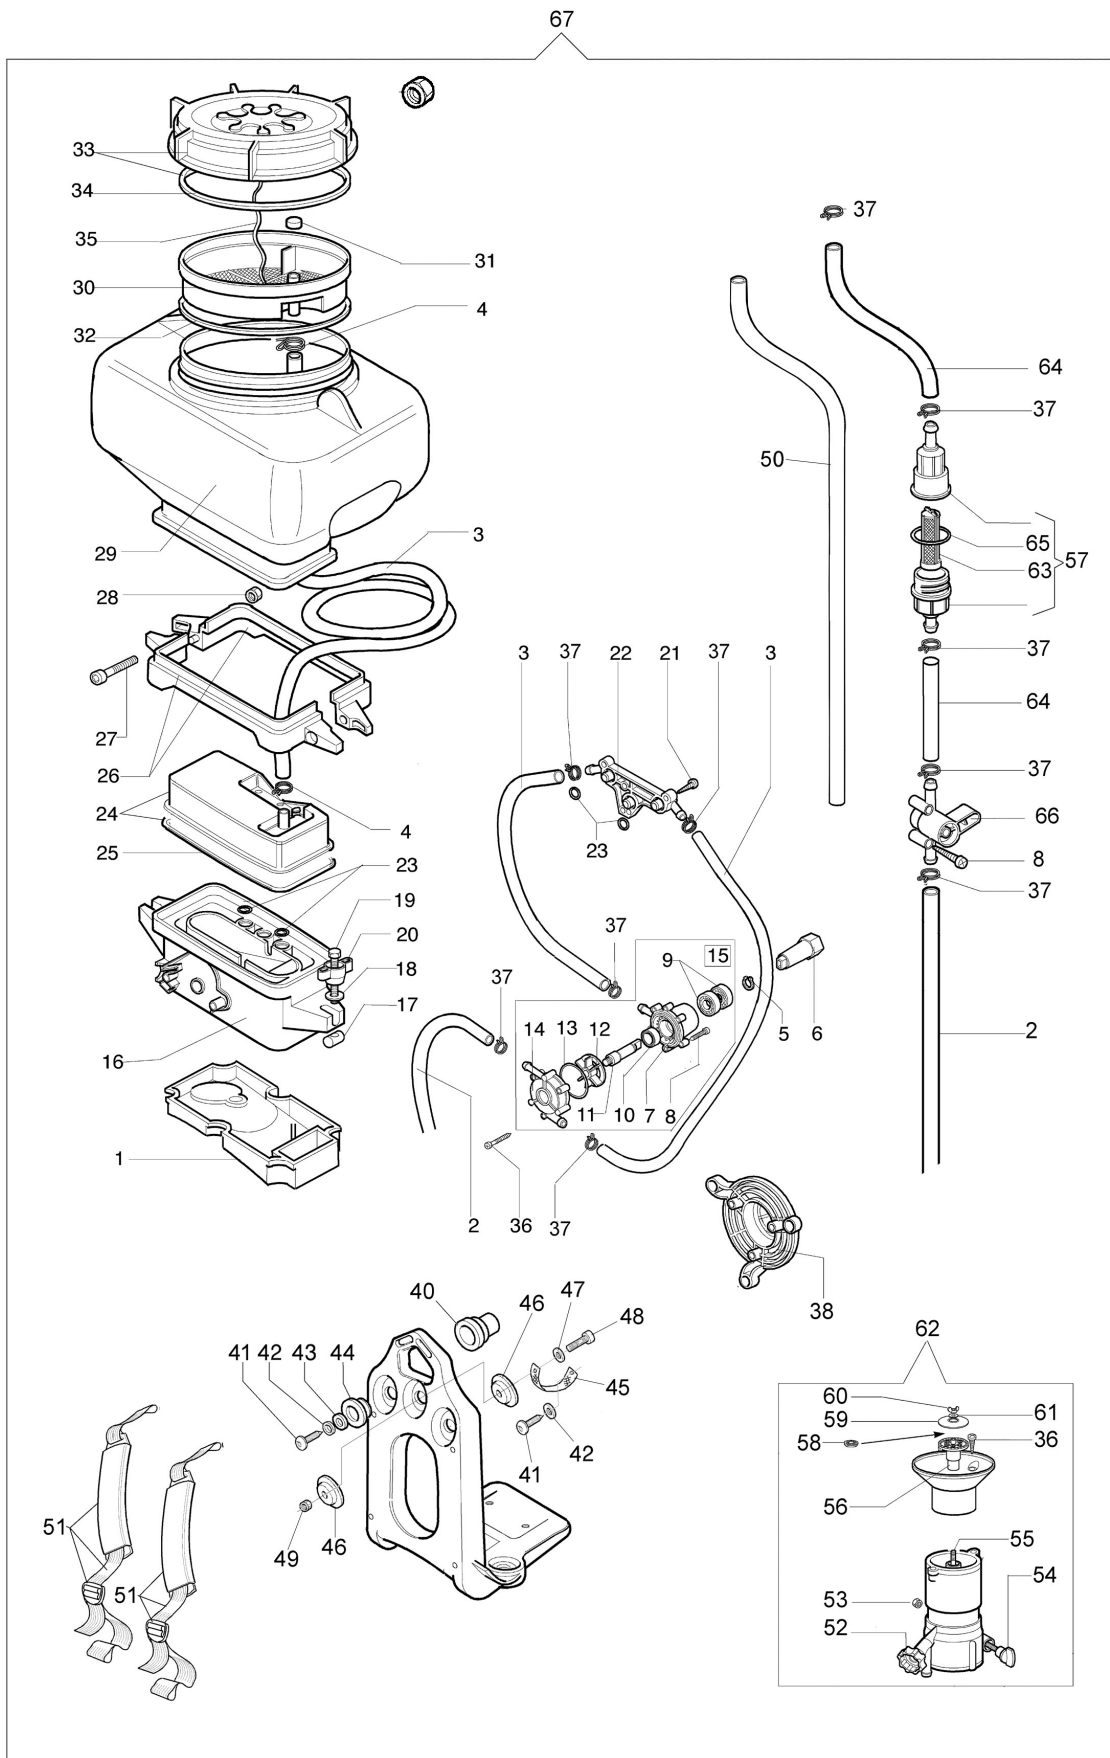

изображение Conversion kit from blower to mist blower

Ref.Nu	Qty	Part number	Description	Validity from	Validity till	Notes	Bulletin
1	1	56020017	Plate				
2	1	56020039	Tube				
3	3	56020038R	Tube				
4	2	3059008	Band				
5	1	3024010R	Snap ring				
6	1	56020100	Joint				
7	1	56020101R	Pump body				
8	3	3960067AR	Screw				
9	2	3035230R	Bearing				
10	1	3050055R	Seal ring				
11	2	56020102	Shaft				
12	1	56020103R	Impeller				
13	1	3049064R	O-ring				
14	1	56020105	Cover				
15	1	365200273CR	Booster pump kit				
16	1	56020130BR	Support				
17	2	56020021R	Pin				
18	2	3618010	Washer				
19	2	3606025	Screw				
20	2	56020019R	Knob				
21	10	3960091AR	Screw				
22	1	56020106	Fittings				
23	4	3049039R	O-ring				
24	1	56020041BR	Diaphragm				
25	1	56020113B	Gasket				
26	2	56020150R	Clamp				
27	2	3801017R	Screw				
28	2	3914003R	Self-locking nut				
29	1	56020002AR	Tank				
30	1	56020006R	Filter				
31	1	56020005	Cap				
32	1	56020116A	Gasket				
33	1	56022018B	Complete cap				
34	1	56020004B	Gasket				
35	1	56020040	Cable				
36	3	3960087AR	Screw				
37	12	3059006	Band				
38	1	56020046	Guard				
40	2	56020112R	AV-mount				
41	2	3960091AR	Screw				
42	2	3918005R	Washer				
43	1	56520043R	Flange				
44	1	56520042R	Cover				
45	1	56020149	Strap