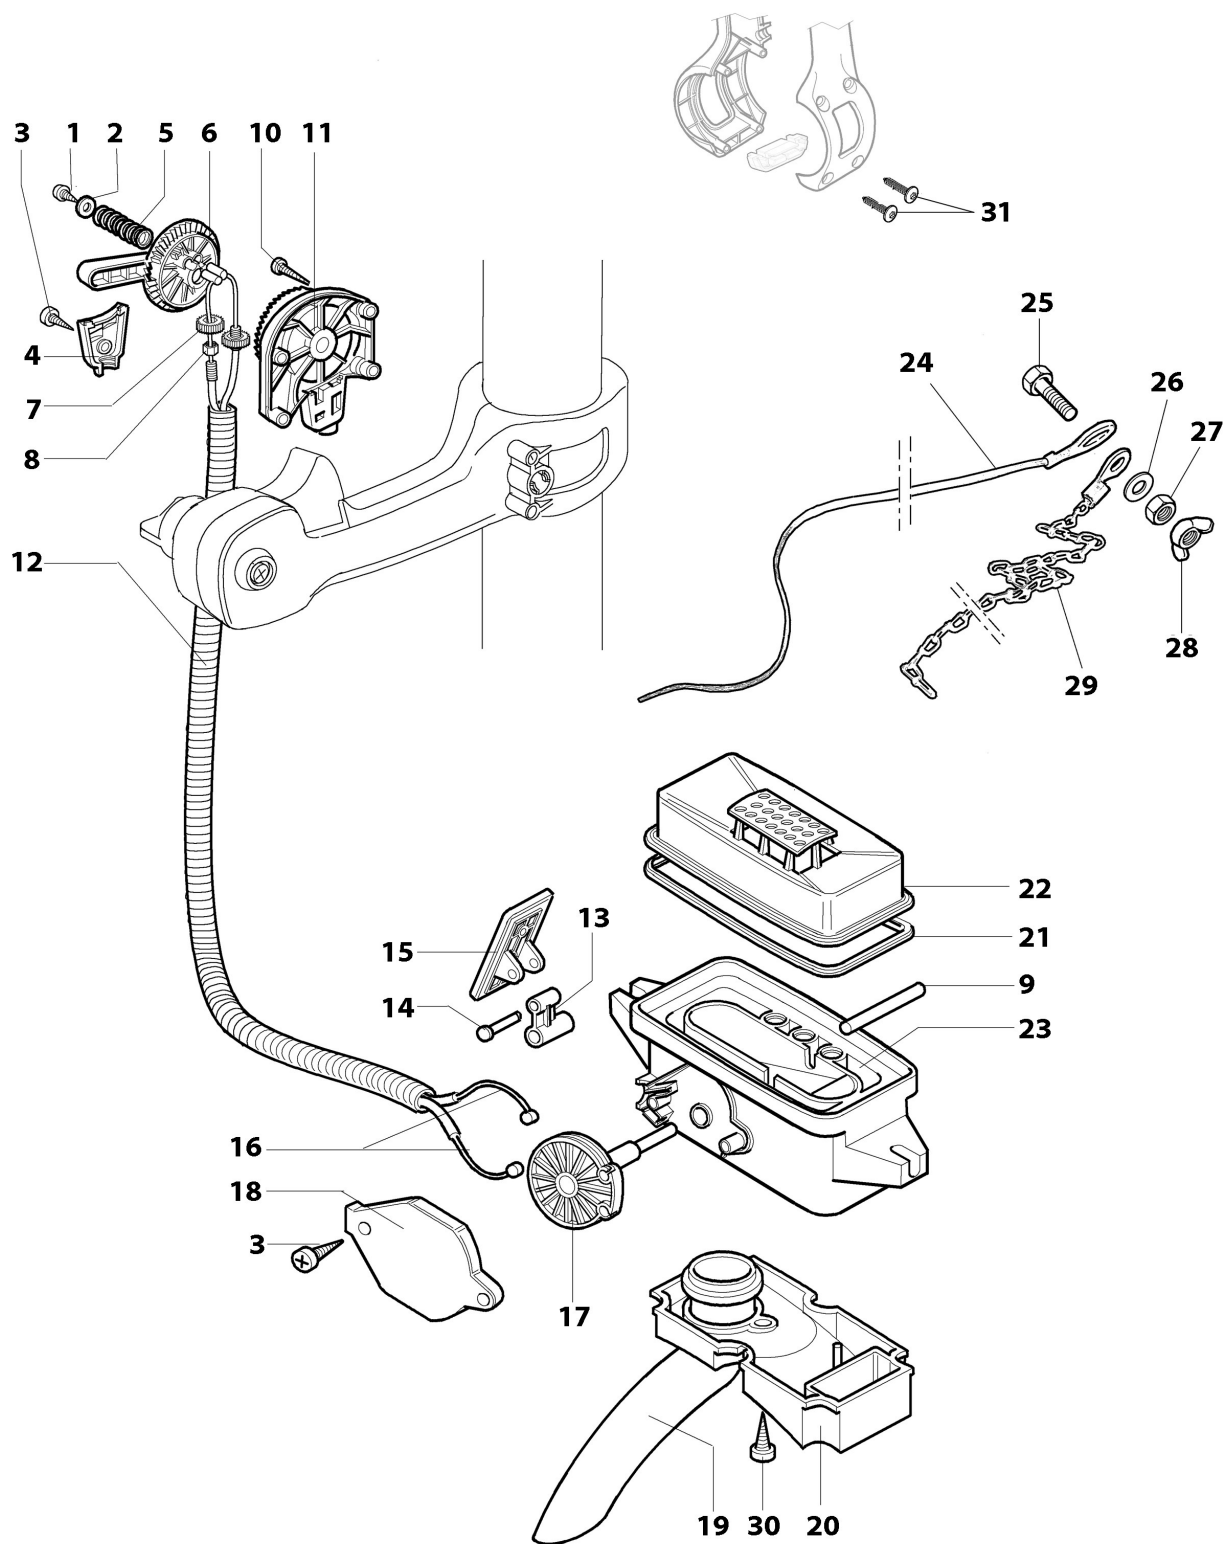

изображение Dusting Kit (Optional)

Ref.Nu	Qty	Part number	Description	Validity from	Validity till	Notes	Bulletin
1	1	3960091AR	Screw				
2	1	3918005R	Washer				
3	3	3960087AR	Screw				
4	1	56020153R	Cover				
5	1	56020029	Spring				
6	1	56020028	Lever				
7	2	56020025	Gears				
8	2	3911008R	Nut				
9	2	56020022	Pin				
10	4	3960063	Screw				
11	2	56020154R	Support				
12	1	56020037AR	Sheath				
13	1	56020014	Support				
14	1	56020013	Pin				
15	1	56020011	Gate valve				
16	2	56020024	Cable				
17	2	56020015R	Shaft				
18	2	56020152R	Guard				
19	2	56020018	Tube				
20	2	56020111	Support				
21	1	56020113B	Gasket				
22	1	56020010C	Starter case				
23	4	56020107	Case				
24	1	56020050	Antistatic cable				
25	1	3806021AR	Screw				
26	1	3918010R	Washer				
27	1	3912005R	Nut				
28	1	3915005	Nut				
29	1	56020051	Chain				
30	3	3960061AR	Screw				
31	2	070000032R	Screw