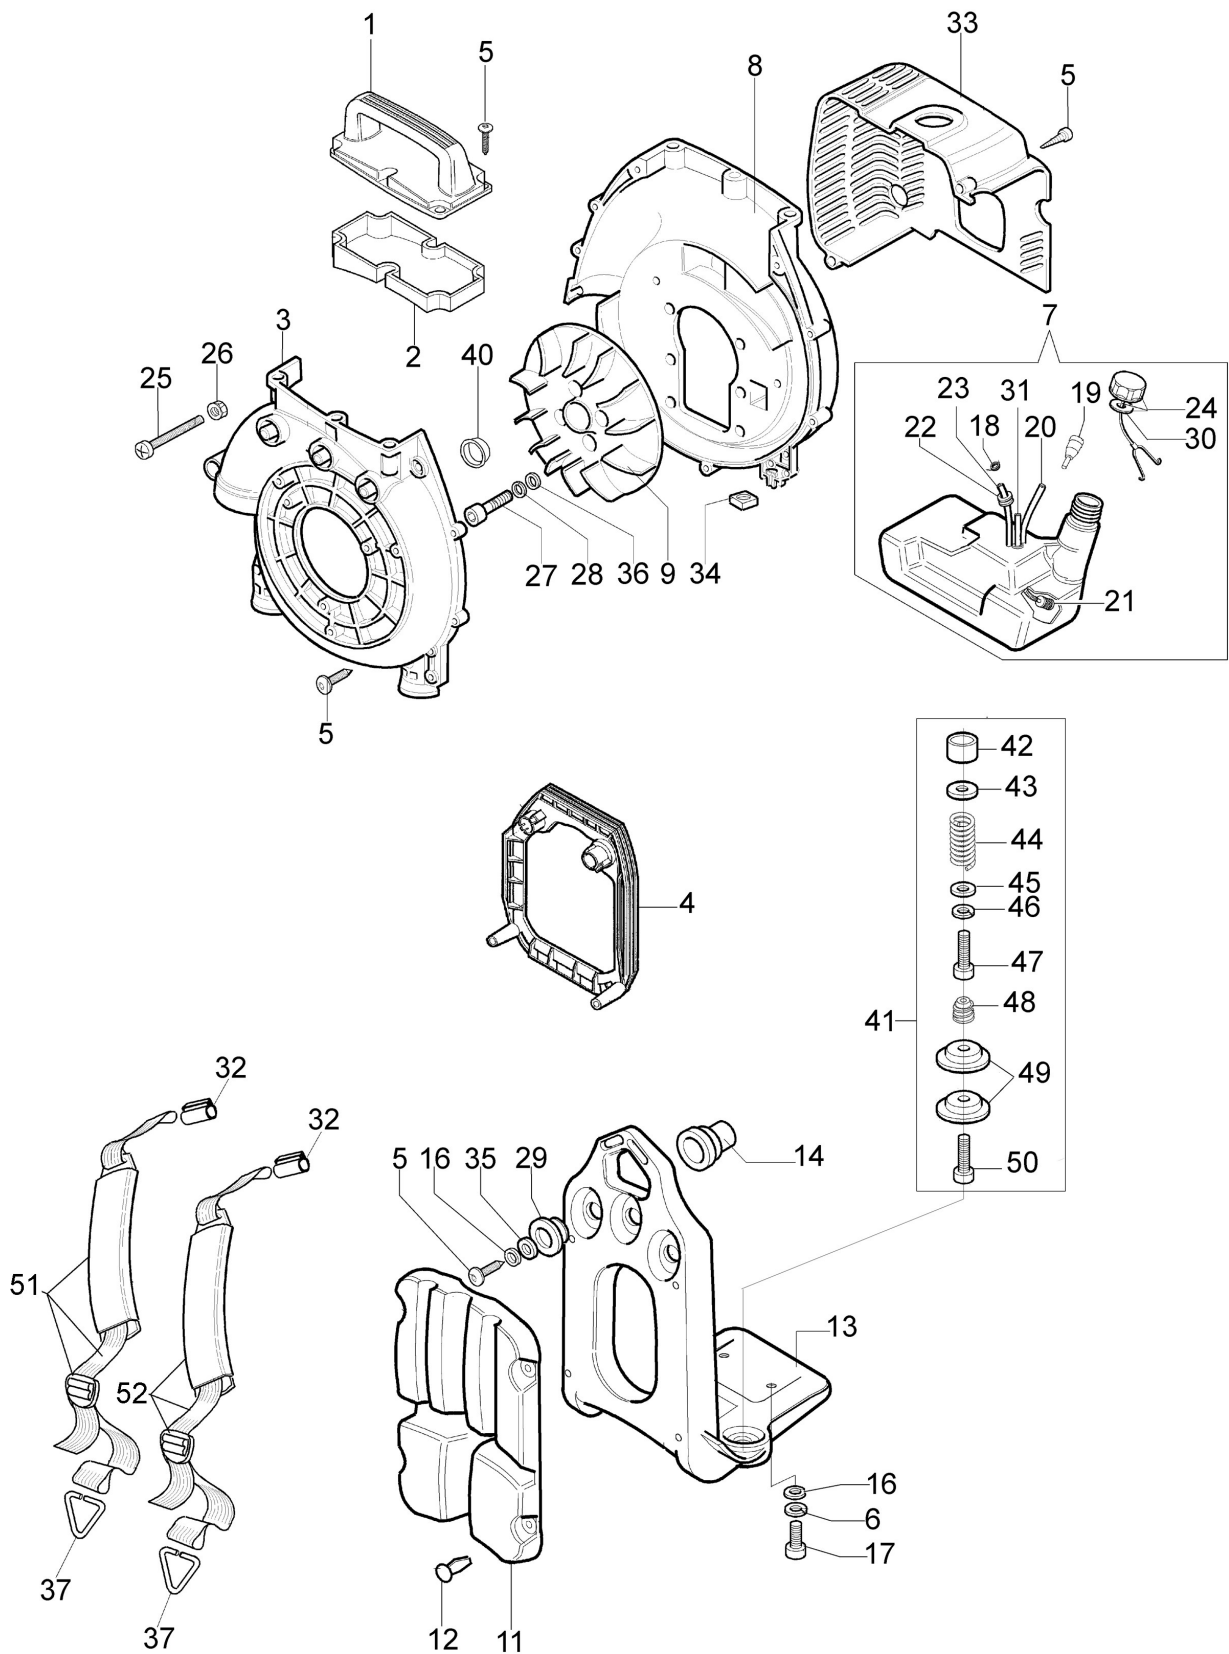

изображение Deck and fan assy

Ref.Nu	Qty	Part number	Description	Validity from	Validity till	Notes	Bulletin
1	1	56520035AR	Cover				
2	1	56520034	Plate				
3	1	56520078DR	Half volute				
4	1	56520112	Guard				
5	18	3960091AR	Screw				
6	2	3819006R	Washer				
7	1	56520206R	Tank assy				
8	1	56520118DR	Half volute				
9	1	56520003BR	Impeller				
11	1	56520246AR	Padding				
12	4	3055054R	Clip				
13	1	56520111R	Frame				
14	1	56520070R	Support				
16	2	3918005R	Washer				
17	2	3801016R	Screw				
18	1	61110162BR	Bushing				
19	1	61070011AR	Breather valve				
20	1	56520160R	Tube				
21	1	61400322R	Fuel filter				
22	1	4161211R	Bush				
23	1	3073022AR	Fuel line				
24	1	50340265R	Cap			arancione/orange	
25	2	3901064	Screw				
26	2	3914003R	Self-locking nut				
27	4	3801026R	Screw				
28	4	3819009R	Washer				
29	3	56520042R	Cover				
30	1	099900090R	Ring				
31	1	56520159R	Tube				
32	2	365200150AR	Clamp				
33	1	56520172AR	Guard				
34	1	3980015	Nut				
35	3	56520043R	Flange				
36	4	3916006R	Washer				
37	2	3065010AR	Hooking spring				
40	1	56520127R	Cap				
41	1	56020136	Anti-vibration springs assy				
42	1	56020134R	Bushing				
43	1	3918005R	Washer				
44	1	50070024R	Spring				
45	1	3918010R	Washer				
46	1	3833073R	Washer				
47	1	3801016R	Screw				
48	1	50070049R	Support