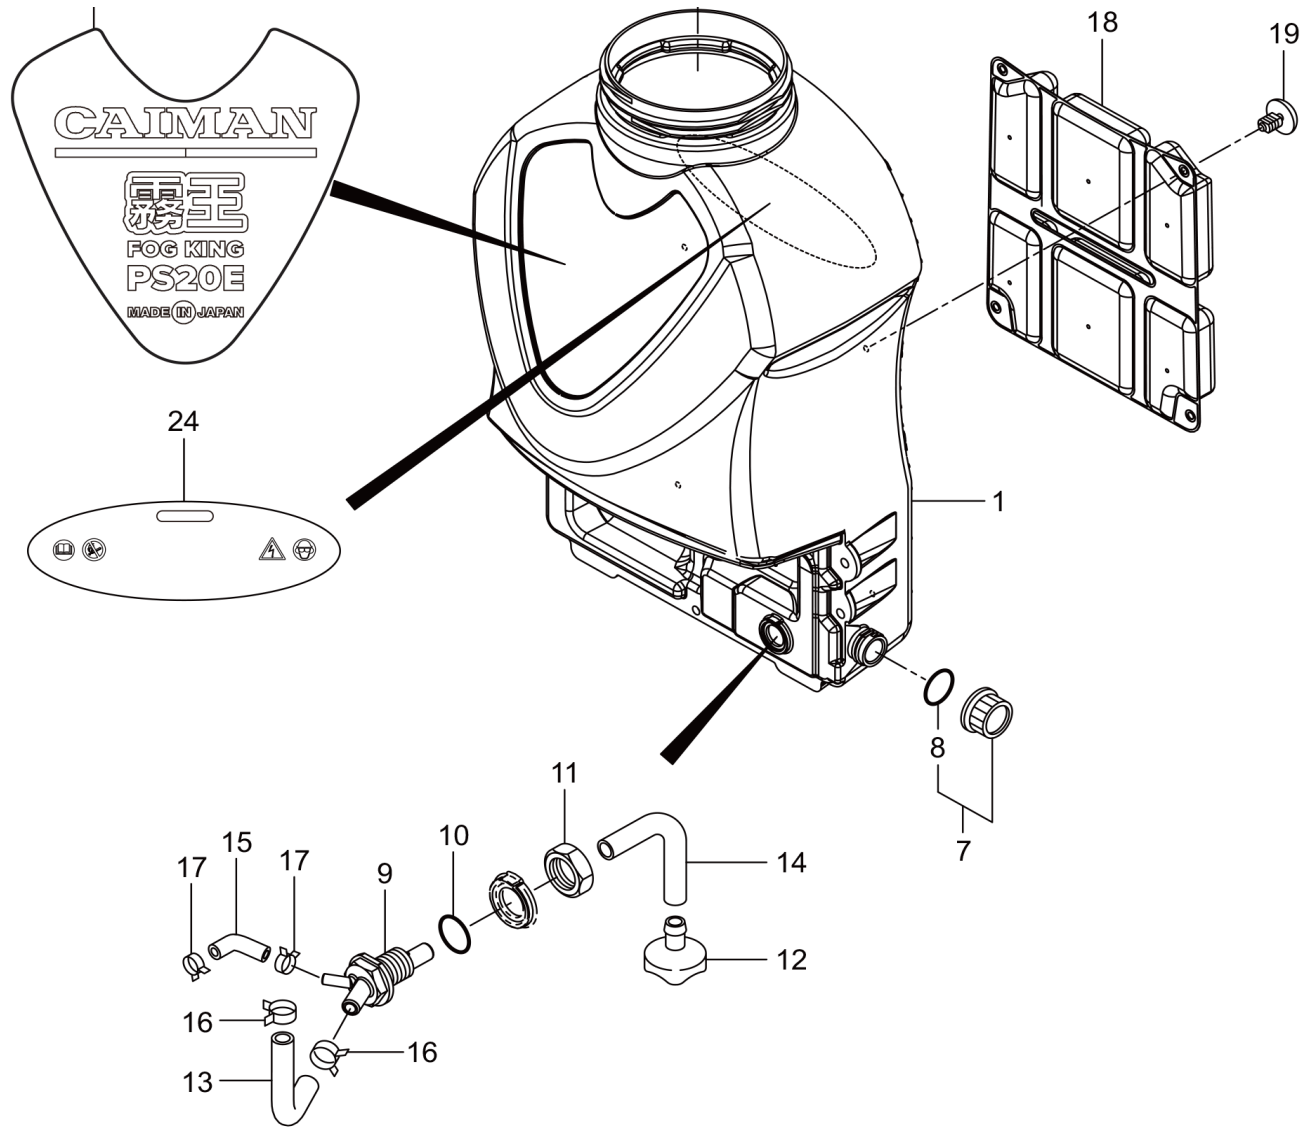

- 5 -

1

Status	Position	Parts Number	Parts Name	Unit Quantity	Set Unit Quantity	Remarks	Price	Maker code
	1	134093	CHEMICAL TANK	1		20L		
	2	132005		1		Incl.3,4