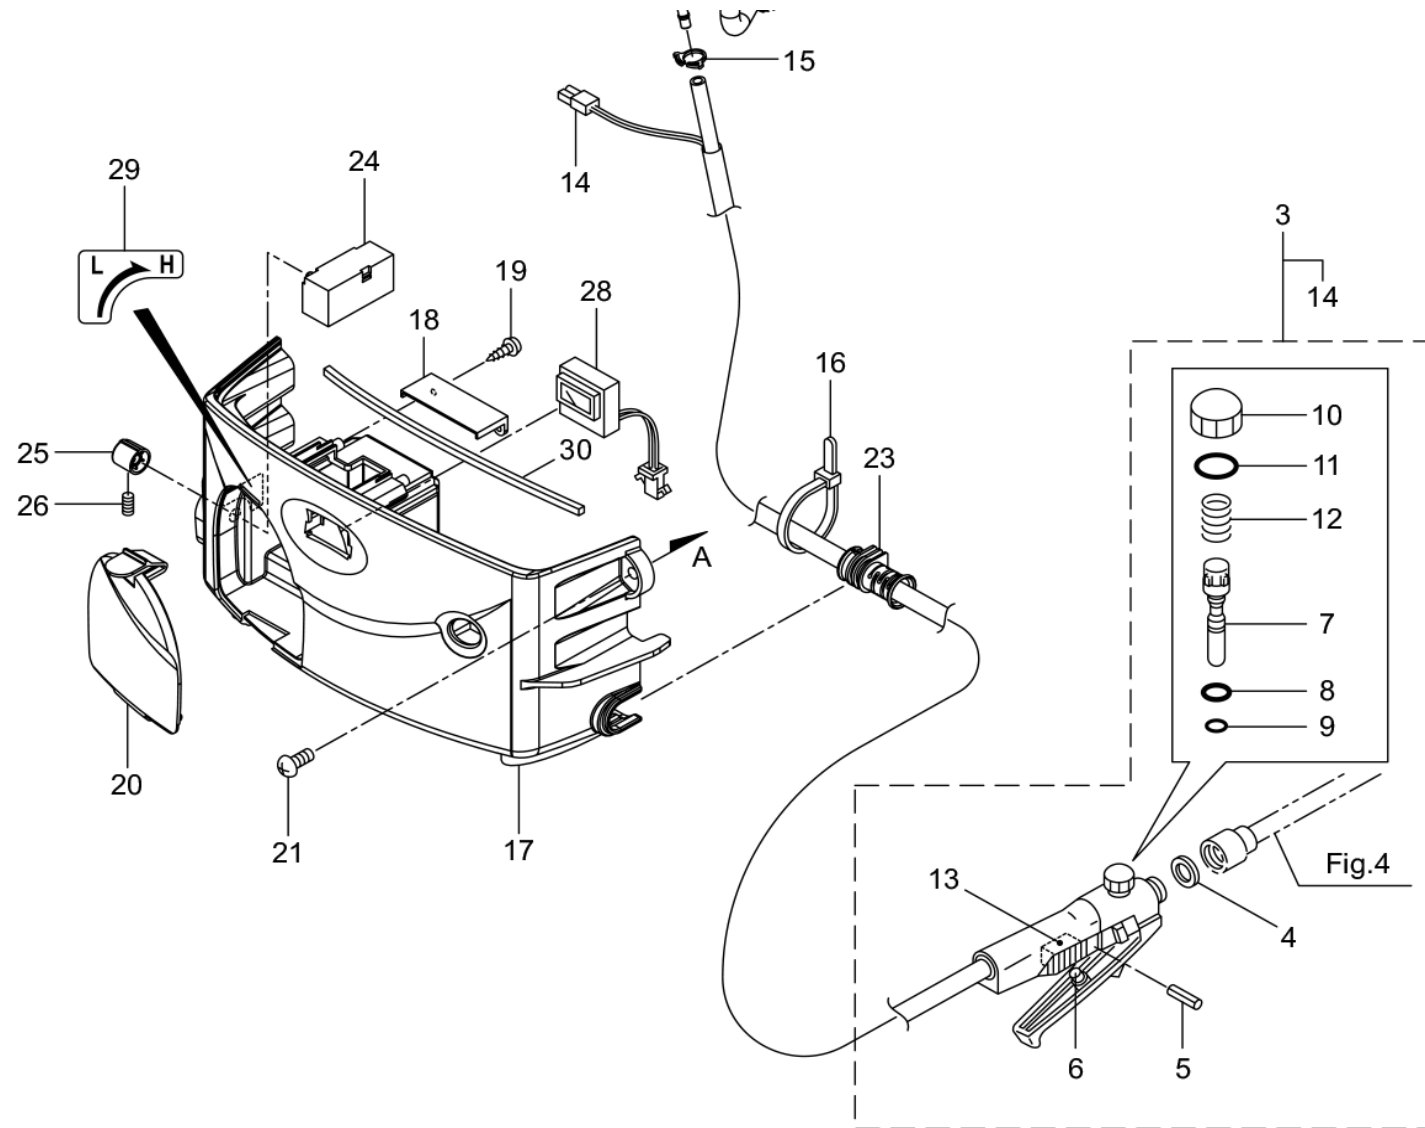

PARTS LIST

PS20E FOG KING

CONTENTS

1. MAIN BODY	1 ~ 2
2. PUMP	3 ~ 4
3. CHEMICAL TANK	5 ~ 6
4. ACCESSORIES	7 ~ 8

2019. 09.

P/N 524891

1. PS20E FOG KING MAIN BODY

- 1 -

2. PS20E FOG KING PUMP

- 3 -

1

Status	Position	Parts Number	Parts Name	Unit Quantity	Set Unit Quantity	Remarks	Price	Maker code
	1	134354		1		Incl.2-38		
	2	134088	MOTOR	1				

Status	Position	Parts Number	Parts Name	Unit Quantity	Set Unit Quantity	Remarks	Price	Maker code
	3	132472		1				
	4	126752	SCREW	3	10	M3x0.5x10		
	5	123253	CAM	1				
	6	132763		1		M4x6		
	7	815548	BEARING 607ZZ	1		#607ZZ		
	8	102681	BEARING 6001ZZ	1		#6001ZZ		
	9	123254	CRANKCASE	1				
	10	132079	SCREW	4		M4x14		
	11	115233	PISTON ROD	1				
	12	132481		1				
	13	126754	TAPPING SCREW	2		M3x8		
	14	132483		1				
	15	013969	O-RING PISTON ROD	1	5	S16		
	16	114005	PACKING A	2				
	17	132485		1				
	18	121434	PISTON PACKING	1				
	19	132486		1				
	20	088312	SCREW	1	10	M4x8		
	21	123258	CYLINDER PIPE	1				
	22	116114	SUCTION VALVE	1				
	23	132147	SPRING	1				
×	24	132492	MANIFOLD	1				
	25	132493	PIN ASSY	1				
	26	132494	BAND	1				
	27	115121	VALVE SEAT	1				
	28	026531	O-RING	1	5	S8		
	29	014179	O-RING	1	5	P20		
	30	132079	SCREW	4		M4x14		
	31	114600	CAP	1		5x9x160		
	32	132583	HOSE BAND	1				
	33	134089	HOSE	1		5x9		
	34	132502	HOSE CLAMP	2				
	35	134355	SAFETY VALVE ASSY	1				
	36	125889	PLATE	1				
	37	123461	FASTENER	2	5			
	38	116304	BUFFER	1	5			