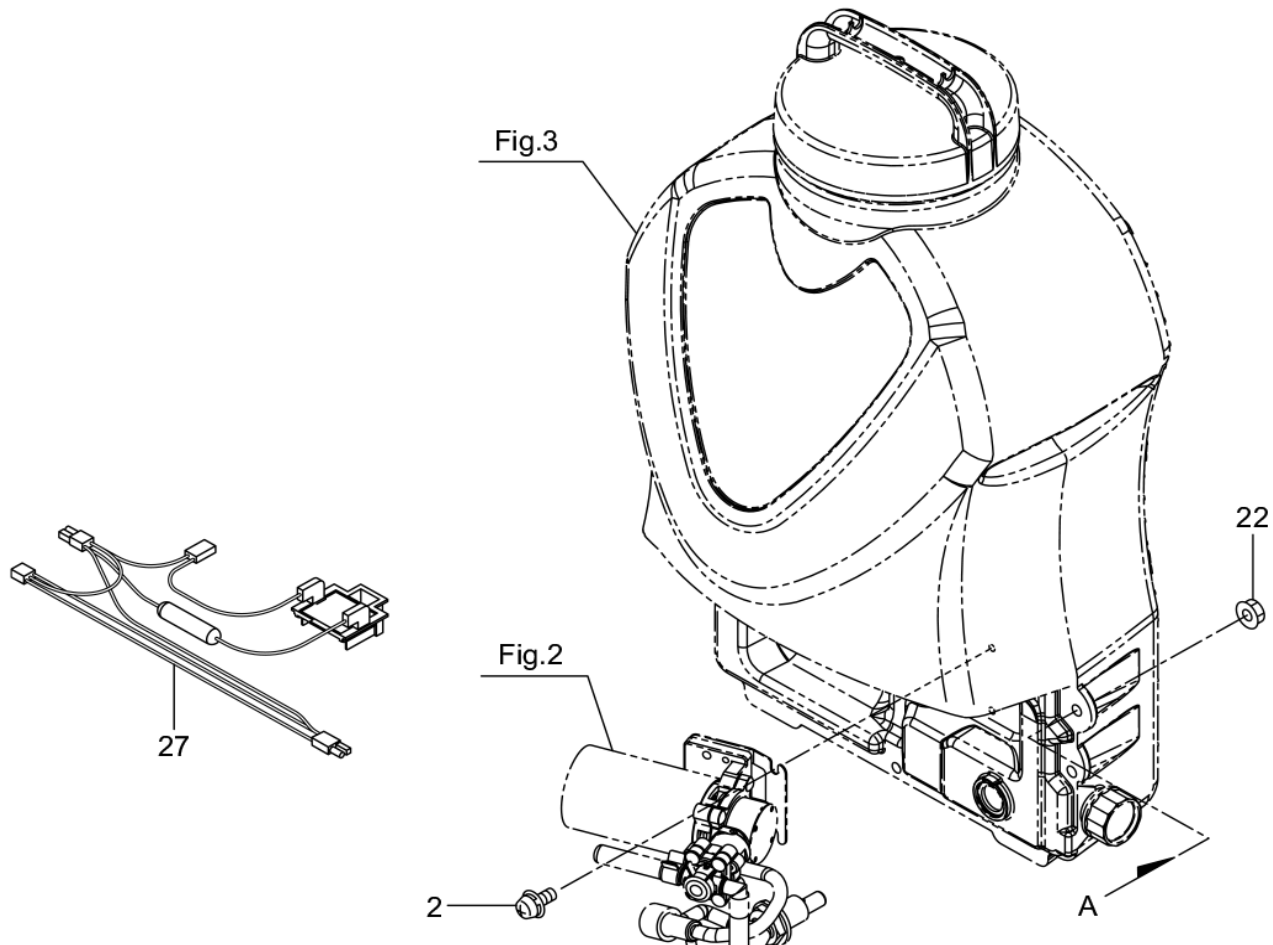

PARTS LIST

PS20E FOG KING

CONTENTS

1. MAIN BODY	1 ~ 2
2. PUMP	3 ~ 4
3. CHEMICAL TANK	5 ~ 6
4. ACCESSORIES	7 ~ 8

2019. 09.

P/N 524891

1. PS20E FOG KING MAIN BODY

- 1 -

1

Status	Position	Parts Number	Parts Name	Unit Quantity	Set Unit Quantity	Remarks	Price	Maker code
	1	353096	PS20E FOG KING(CAIMAN)	1				
	2	126760	SCREW	2	10	M6x10		

Status	Position	Parts Number	Parts Name	Unit Quantity	Set Unit Quantity	Remarks	Price	Maker code
	3	460421	GRIP ASSY	1		Incl.4-14		
	4	115865	PACKING	1	5	12x17.5x3		
	5	550166	SPRING PIN	1		2.5x14		
Δ	6	132550	PAD	1				
	7	132555	MACHINED DISC	1				
	8	124612	O-RING	1				
	9	014194	O-RING	1		S4		
	10	132558	CAP	1				
	11	011345	O-RING RETAINER	1	5	P12		
	12	117074	SPRING	1				
	13	117549	SWITCH	1				
	14	116013	CONNECTOR	1				
	15	132502	HOSE CLAMP	1				
	16	107046	BAND	1	5	CV-125		
	17	134682		1				
	18	134104		1				
	19	128974	SCREW	2	10	M4x16		
	20	134683		1				
	21	123370	SCREW	3	5	M6x20		
	22	126756	FLANGE NUT	3	5	M6		
	23	134108		1				
	24	134109	SPEED REGULATOR	1				
	25	134136	HANDLE	1				
	26	134214	SCREW	1				
	27	134112	WIRE HARNESS	1				
	28	134113	BATTERU CHECKER ASSY	1				
	29	134137		1		L-H		
	30	660845	PACKING	1				