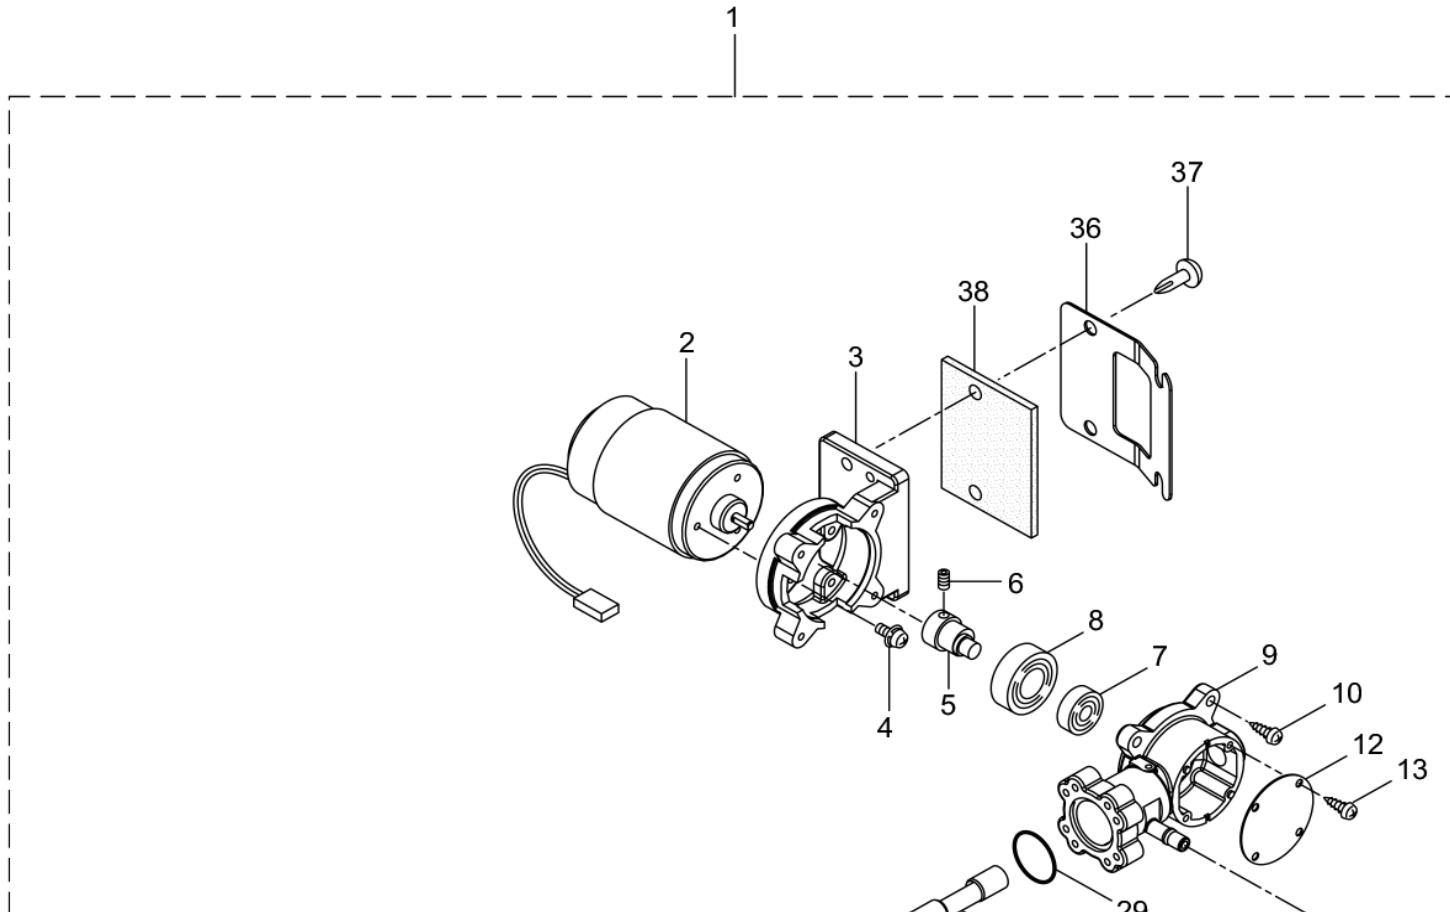

Status	Position	Parts Number	Parts Name	Unit Quantity	Set Unit Quantity	Remarks	Price	Maker code
	3	460421	GRIP ASSY	1		Incl.4-14		
	4	115865	PACKING	1	5	12x17.5x3		
	5	550166	SPRING PIN	1		2.5x14		
Δ	6	132550	PAD	1				
	7	132555	MACHINED DISC	1				
	8	124612	O-RING	1				
	9	014194	O-RING	1		S4		
	10	132558	CAP	1				
	11	011345	O-RING RETAINER	1	5	P12		
	12	117074	SPRING	1				
	13	117549	SWITCH	1				
	14	116013	CONNECTOR	1				
	15	132502	HOSE CLAMP	1				
	16	107046	BAND	1	5	CV-125		
	17	134682		1				
	18	134104		1				
	19	128974	SCREW	2	10	M4x16		
	20	134683		1				
	21	123370	SCREW	3	5	M6x20		
	22	126756	FLANGE NUT	3	5	M6		
	23	134108		1				
	24	134109	SPEED REGULATOR	1				
	25	134136	HANDLE	1				
	26	134214	SCREW	1				
	27	134112	WIRE HARNESS	1				
	28	134113	BATTERU CHECKER ASSY	1				
	29	134137		1		L-H		
	30	660845	PACKING	1				

2. PS20E FOG KING PUMP