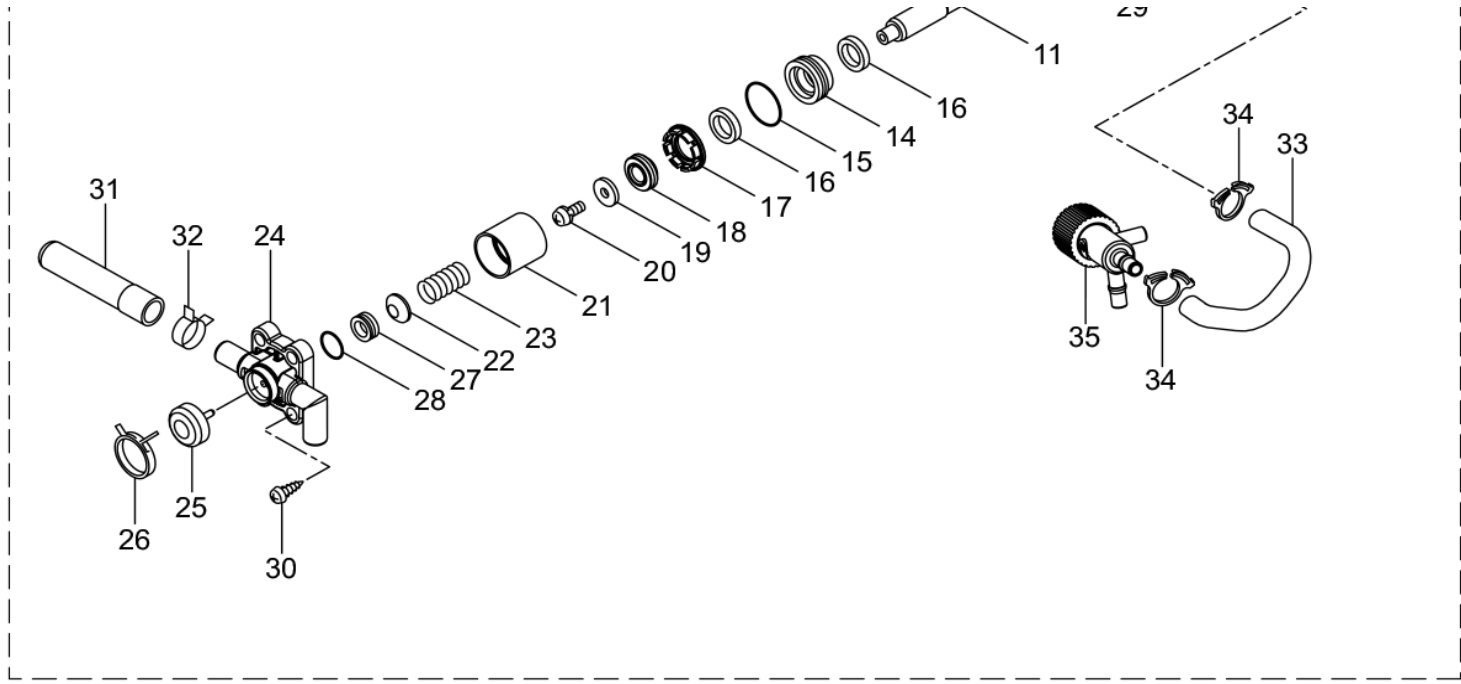

PARTS LIST

PS20E FOG KING

CONTENTS

1. MAIN BODY	1 ~ 2
2. PUMP	3 ~ 4
3. CHEMICAL TANK	5 ~ 6
4. ACCESSORIES	7 ~ 8

2019. 09.

P/N 524891

1. PS20E FOG KING MAIN BODY

- 1 -

2. PS20E FOG KING PUMP

- 3 -

1

Status	Position	Parts Number	Parts Name	Unit Quantity	Set Unit Quantity	Remarks	Price	Maker code
	1	134354		1		Incl.2-38		
	2	134088	MOTOR	1				

Status	Position	Parts Number	Parts Name	Unit Quantity	Set Unit Quantity	Remarks	Price	Maker code
	3	132472		1				
	4	126752	SCREW	3	10	M3x0.5x10		
	5	123253	CAM	1				
	6	132763		1		M4x6		
	7	815548	BEARING 607ZZ	1		#607ZZ		
	8	102681	BEARING 6001ZZ	1		#6001ZZ		
	9	123254	CRANKCASE	1				
	10	132079	SCREW	4		M4x14		
	11	115233	PISTON ROD	1				
	12	132481		1				
	13	126754	TAPPING SCREW	2		M3x8		
	14	132483		1				
	15	013969	O-RING PISTON ROD	1	5	S16		
	16	114005	PACKING A	2				
	17	132485		1				
	18	121434	PISTON PACKING	1				
	19	132486		1				
	20	088312	SCREW	1	10	M4x8		
	21	123258	CYLINDER PIPE	1				
	22	116114	SUCTION VALVE	1				
	23	132147	SPRING	1				
×	24	132492	MANIFOLD	1				
	25	132493	PIN ASSY	1				
	26	132494	BAND	1				
	27	115121	VALVE SEAT	1				
	28	026531	O-RING	1	5	S8		
	29	014179	O-RING	1	5	P20		
	30	132079	SCREW	4		M4x14		
	31	114600	CAP	1		5x9x160		
	32	132583	HOSE BAND	1				
	33	134089	HOSE	1		5x9		
	34	132502	HOSE CLAMP	2				
	35	134355	SAFETY VALVE ASSY	1				
	36	125889	PLATE	1				
	37	123461	FASTENER	2	5			
	38	116304	BUFFER	1	5			