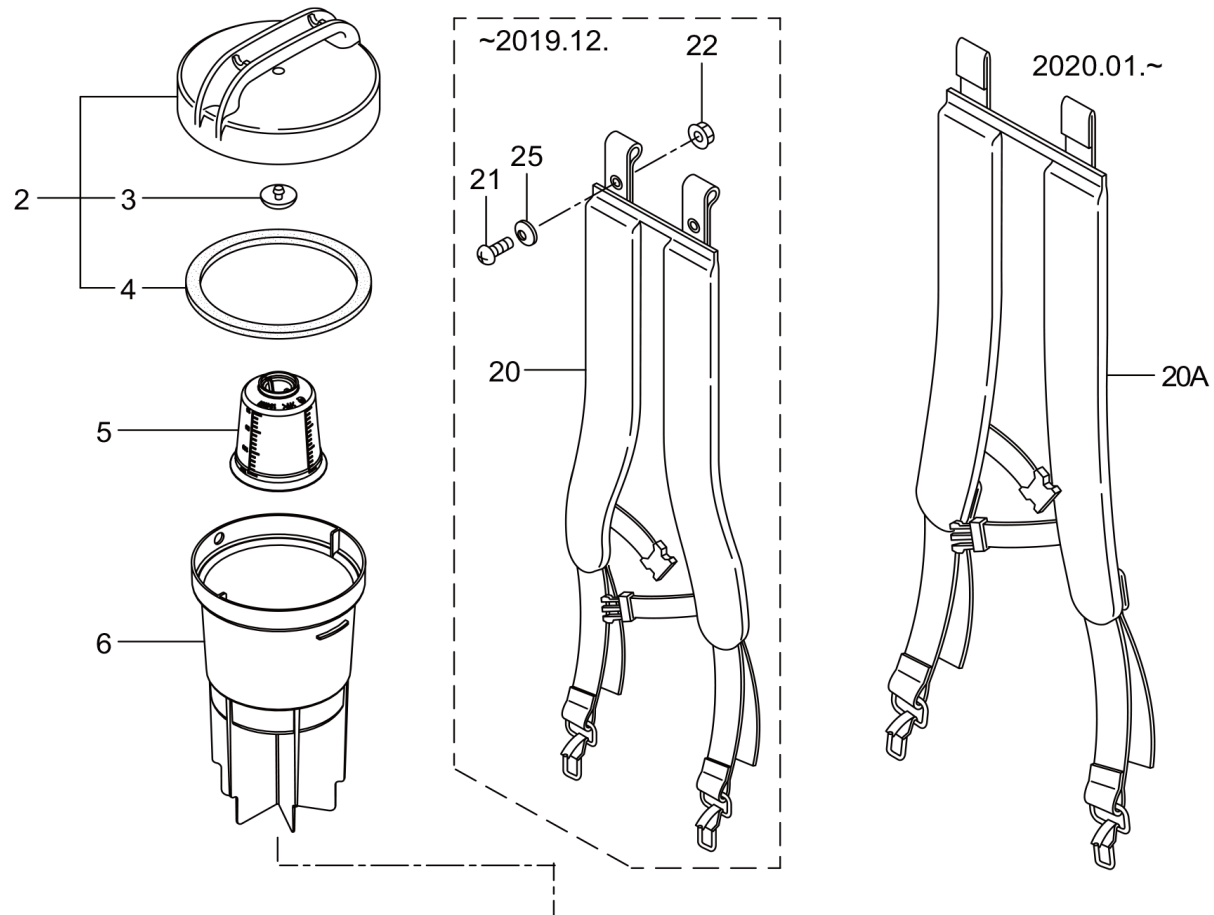

Status	Position	Parts Number	Parts Name	Unit Quantity	Set Unit Quantity	Remarks	Price	Maker code
	3	132472		1				
	4	126752	SCREW	3	10	M3x0.5x10		
	5	123253	CAM	1				
	6	132763		1		M4x6		
	7	815548	BEARING 607ZZ	1		#607ZZ		
	8	102681	BEARING 6001ZZ	1		#6001ZZ		
	9	123254	CRANKCASE	1				
	10	132079	SCREW	4		M4x14		
	11	115233	PISTON ROD	1				
	12	132481		1				
	13	126754	TAPPING SCREW	2		M3x8		
	14	132483		1				
	15	013969	O-RING PISTON ROD	1	5	S16		
	16	114005	PACKING A	2				
	17	132485		1				
	18	121434	PISTON PACKING	1				
	19	132486		1				
	20	088312	SCREW	1	10	M4x8		
	21	123258	CYLINDER PIPE	1				
	22	116114	SUCTION VALVE	1				
	23	132147	SPRING	1				
×	24	132492	MANIFOLD	1				
	25	132493	PIN ASSY	1				
	26	132494	BAND	1				
	27	115121	VALVE SEAT	1				
	28	026531	O-RING	1	5	S8		
	29	014179	O-RING	1	5	P20		
	30	132079	SCREW	4		M4x14		
	31	114600	CAP	1		5x9x160		
	32	132583	HOSE BAND	1				
	33	134089	HOSE	1		5x9		
	34	132502	HOSE CLAMP	2				
	35	134355	SAFETY VALVE ASSY	1				
	36	125889	PLATE	1				
	37	123461	FASTENER	2	5			
	38	116304	BUFFER	1	5			

3. PS20E FOG KING CHEMICAL TANK

23