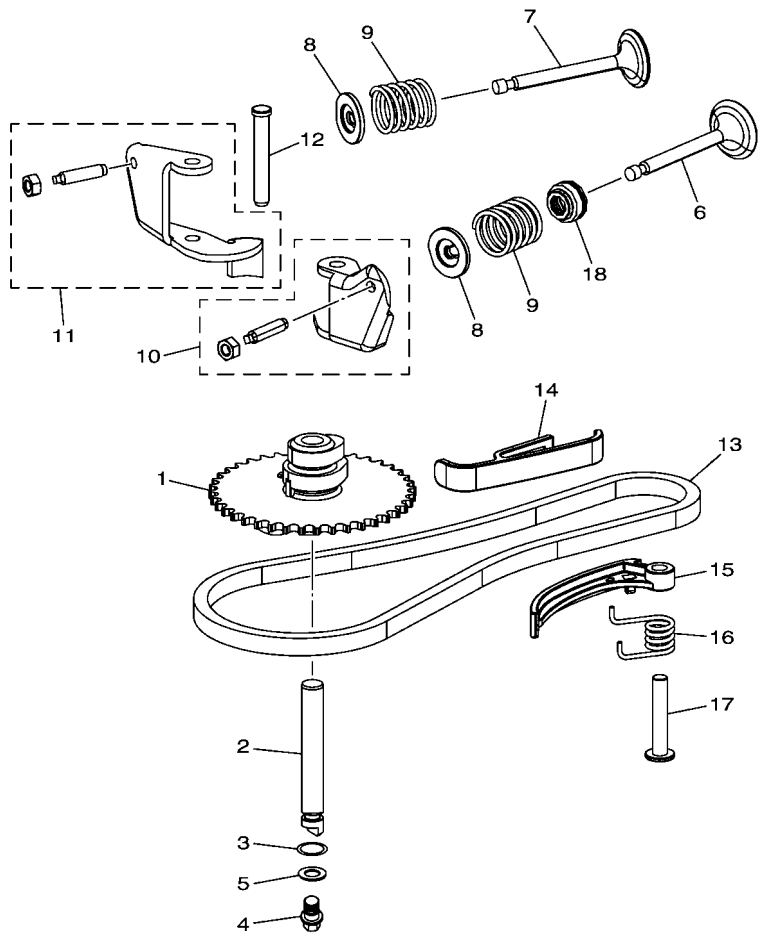

7JDA30K-S010

 7JDA305-S020

FIG. 2 CRANKSHAFT & PISTON

REF. NO.	PART NO.	DESCRIPTION	7JDB				REMARKS
1	7JD-E1411-00	CRANKSHAFT	1				
2	7JD-E1650-00	CONNECTING ROD ASSY	1				
3	7JD-E1631-00	PISTON (STD)	1				
4	7JD-E1610-00	PISTON RING SET (STD)	1				
5	7JD-E1633-00	PIN, PISTON	1				
6	7JD-E1634-00	CLIP, PISTON PIN	2				
7	7JD-RA400-00	WASHER, PLAIN	1				

FIG. 3 GOVERNOR

7JDB30V-T030

REF. NO.	PART NO.	DESCRIPTION	7JDB				REMARKS
1	7JD-E1970-00	FLYWEIGHT SHAFT ASSY	1				
2	7JD-RA102-20	BOLT, FLANGE	1				
3	7JD-E1922-00	FORK, GOVERNOR	1				
4	7JD-RA400-10	WASHER, PLAIN	1				
5	7JD-E4139-00	CLIP, PIPE	1				
6	7JD-R2630-10	SPEED CONTROL ASSY	1				
7	7JD-RA102-00	BOLT, FLANGE	3				
8	7JD-E1924-00	ARM, GOVERNOR	1				
9	7JD-R4041-00	SCREW,BIND	1				
10	7JD-RA309-00	NUT	1				
11	7JD-E8226-40	SPRING, GOVERNOR	1				
12	7JD-E1928-00	ROD, LINK	1				
13	7JD-RAD01-00	SPRING, TENSION 1	1				
14	7JD-RAE01-20	SEAL, OIL	1				

FIG. 4 CAMSHAFT & VALVE

REF. NO.	PART NO.	DESCRIPTION	7JDB				REMARKS
1	7JD-E2170-00	CAMSHAFT ASSY 1	1				
2	7JD-R2483-00	CAM, SHAFT	1				
3	7JD-R1327-00	GASKET,1	1				
4	7JD-RA102-30	BOLT, FLANGE	1				
5	7JD-RA400-30	WASHER, PLAIN	1				
6	7JD-E2111-00	VALVE, INTAKE	1				
7	7JD-E2121-00	VALVE, EXHAUST	1				
8	7JD-E2117-00	RETAINER, VALVE SPRING	2				
9	7JD-E1815-00	SPRING, VALVE	2				
10	7JD-E2150-00	VALVE ROCKER ARM ASSY	1				
11	7JD-E2160-00	VALVE ROCKER ARM ASSY 2	1				
12	7JD-E2146-00	SHAFT, ROCKER	1				
13	7JD-E1456-00	CHAIN, PRIMARY	1				
14	7JD-E2231-00	GUIDE, STOPPER 1	1				
15	7JD-R2441-00	ARM, TENSIONER	1				
16	7JD-E6146-00	SPRG.,TENSIONER	1				
17	7JD-E1499-00	SHAFT, TENSIONER	1				
18	7JD-E2119-00	SEAL, VALVE STEM	1				