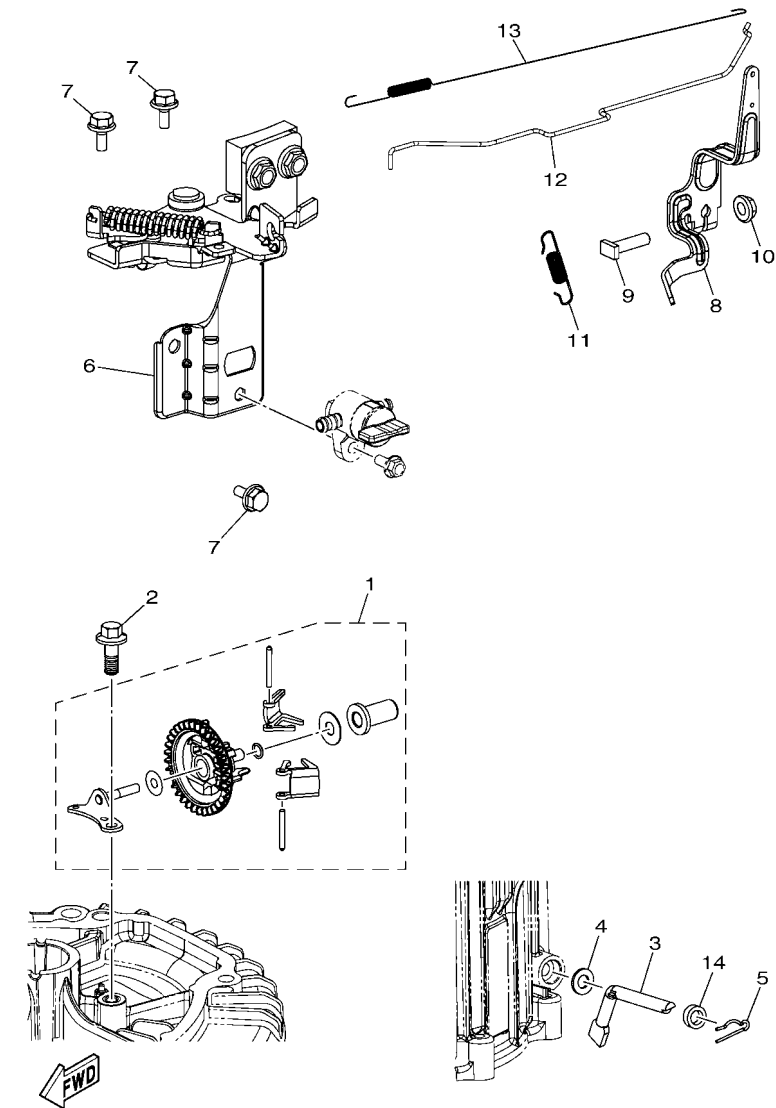

7JDA30K-S010

 7JDA305-S020

FIG. 2 CRANKSHAFT & PISTON

REF. NO.	PART NO.	DESCRIPTION	7JDB				REMARKS
1	7JD-E1411-00	CRANKSHAFT	1				
2	7JD-E1650-00	CONNECTING ROD ASSY	1				
3	7JD-E1631-00	PISTON (STD)	1				
4	7JD-E1610-00	PISTON RING SET (STD)	1				
5	7JD-E1633-00	PIN, PISTON	1				
6	7JD-E1634-00	CLIP, PISTON PIN	2				
7	7JD-RA400-00	WASHER, PLAIN	1				

FIG. 3 GOVERNOR

7JDB30V-T030

REF. NO.	PART NO.	DESCRIPTION	7JDB				REMARKS
1	7JD-E1970-00	FLYWEIGHT SHAFT ASSY	1				
2	7JD-RA102-20	BOLT, FLANGE	1				
3	7JD-E1922-00	FORK, GOVERNOR	1				
4	7JD-RA400-10	WASHER, PLAIN	1				
5	7JD-E4139-00	CLIP, PIPE	1				
6	7JD-R2630-10	SPEED CONTROL ASSY	1				
7	7JD-RA102-00	BOLT, FLANGE	3				
8	7JD-E1924-00	ARM, GOVERNOR	1				
9	7JD-R4041-00	SCREW,BIND	1				
10	7JD-RA309-00	NUT	1				
11	7JD-E8226-40	SPRING, GOVERNOR	1				
12	7JD-E1928-00	ROD, LINK	1				
13	7JD-RAD01-00	SPRING, TENSION 1	1				
14	7JD-RAE01-20	SEAL, OIL	1				

FIG. 4 CAMSHAFT & VALVE

REF. NO.	PART NO.	DESCRIPTION	7JDB				REMARKS
1	7JD-E2170-00	CAMSHAFT ASSY 1	1				
2	7JD-R2483-00	CAM, SHAFT	1				
3	7JD-R1327-00	GASKET,1	1				
4	7JD-RA102-30	BOLT, FLANGE	1				
5	7JD-RA400-30	WASHER, PLAIN	1				
6	7JD-E2111-00	VALVE, INTAKE	1				
7	7JD-E2121-00	VALVE, EXHAUST	1				
8	7JD-E2117-00	RETAINER, VALVE SPRING	2				
9	7JD-E1815-00	SPRING, VALVE	2				
10	7JD-E2150-00	VALVE ROCKER ARM ASSY	1				
11	7JD-E2160-00	VALVE ROCKER ARM ASSY 2	1				
12	7JD-E2146-00	SHAFT, ROCKER	1				
13	7JD-E1456-00	CHAIN, PRIMARY	1				
14	7JD-E2231-00	GUIDE, STOPPER 1	1				
15	7JD-R2441-00	ARM, TENSIONER	1				
16	7JD-E6146-00	SPRG.,TENSIONER	1				
17	7JD-E1499-00	SHAFT, TENSIONER	1				
18	7JD-E2119-00	SEAL, VALVE STEM	1				