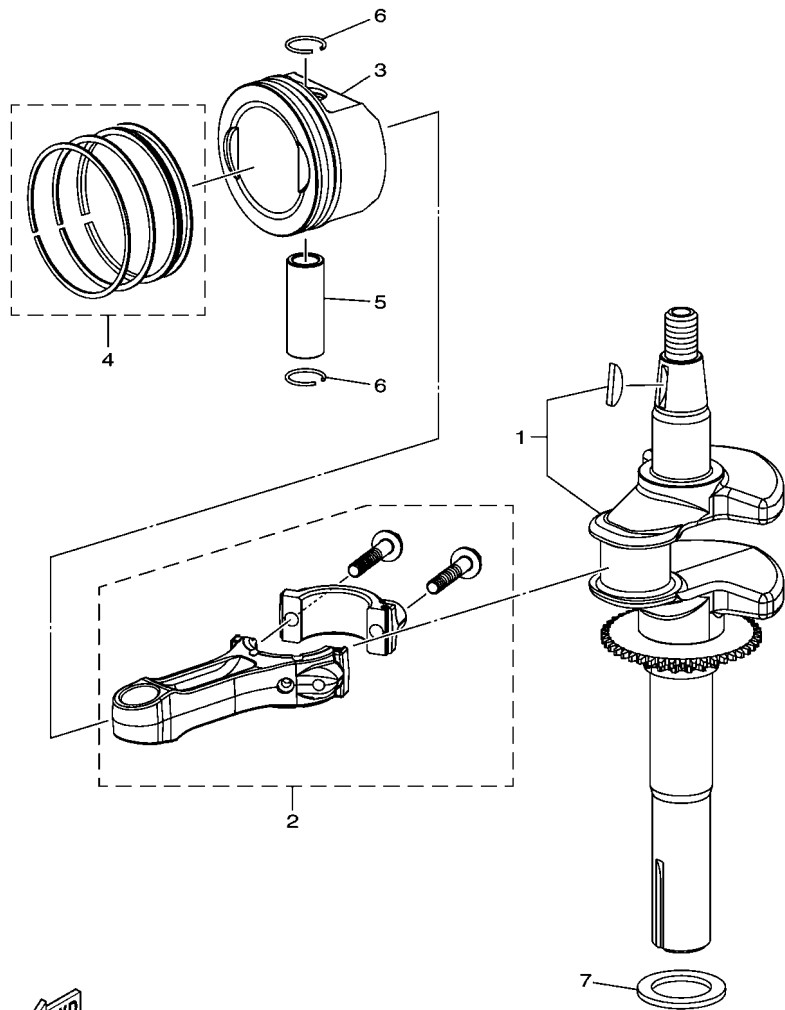

7JDA305-S020

FIG. 2 CRANKSHAFT & PISTON

REF. NO.	PART NO.	DESCRIPTION	7JDB				REMARKS
1	7JD-E1411-00	CRANKSHAFT	1				
2	7JD-E1650-00	CONNECTING ROD ASSY	1				
3	7JD-E1631-00	PISTON (STD)	1				
4	7JD-E1610-00	PISTON RING SET (STD)	1				
5	7JD-E1633-00	PIN, PISTON	1				
6	7JD-E1634-00	CLIP, PISTON PIN	2				
7	7JD-RA400-00	WASHER, PLAIN	1