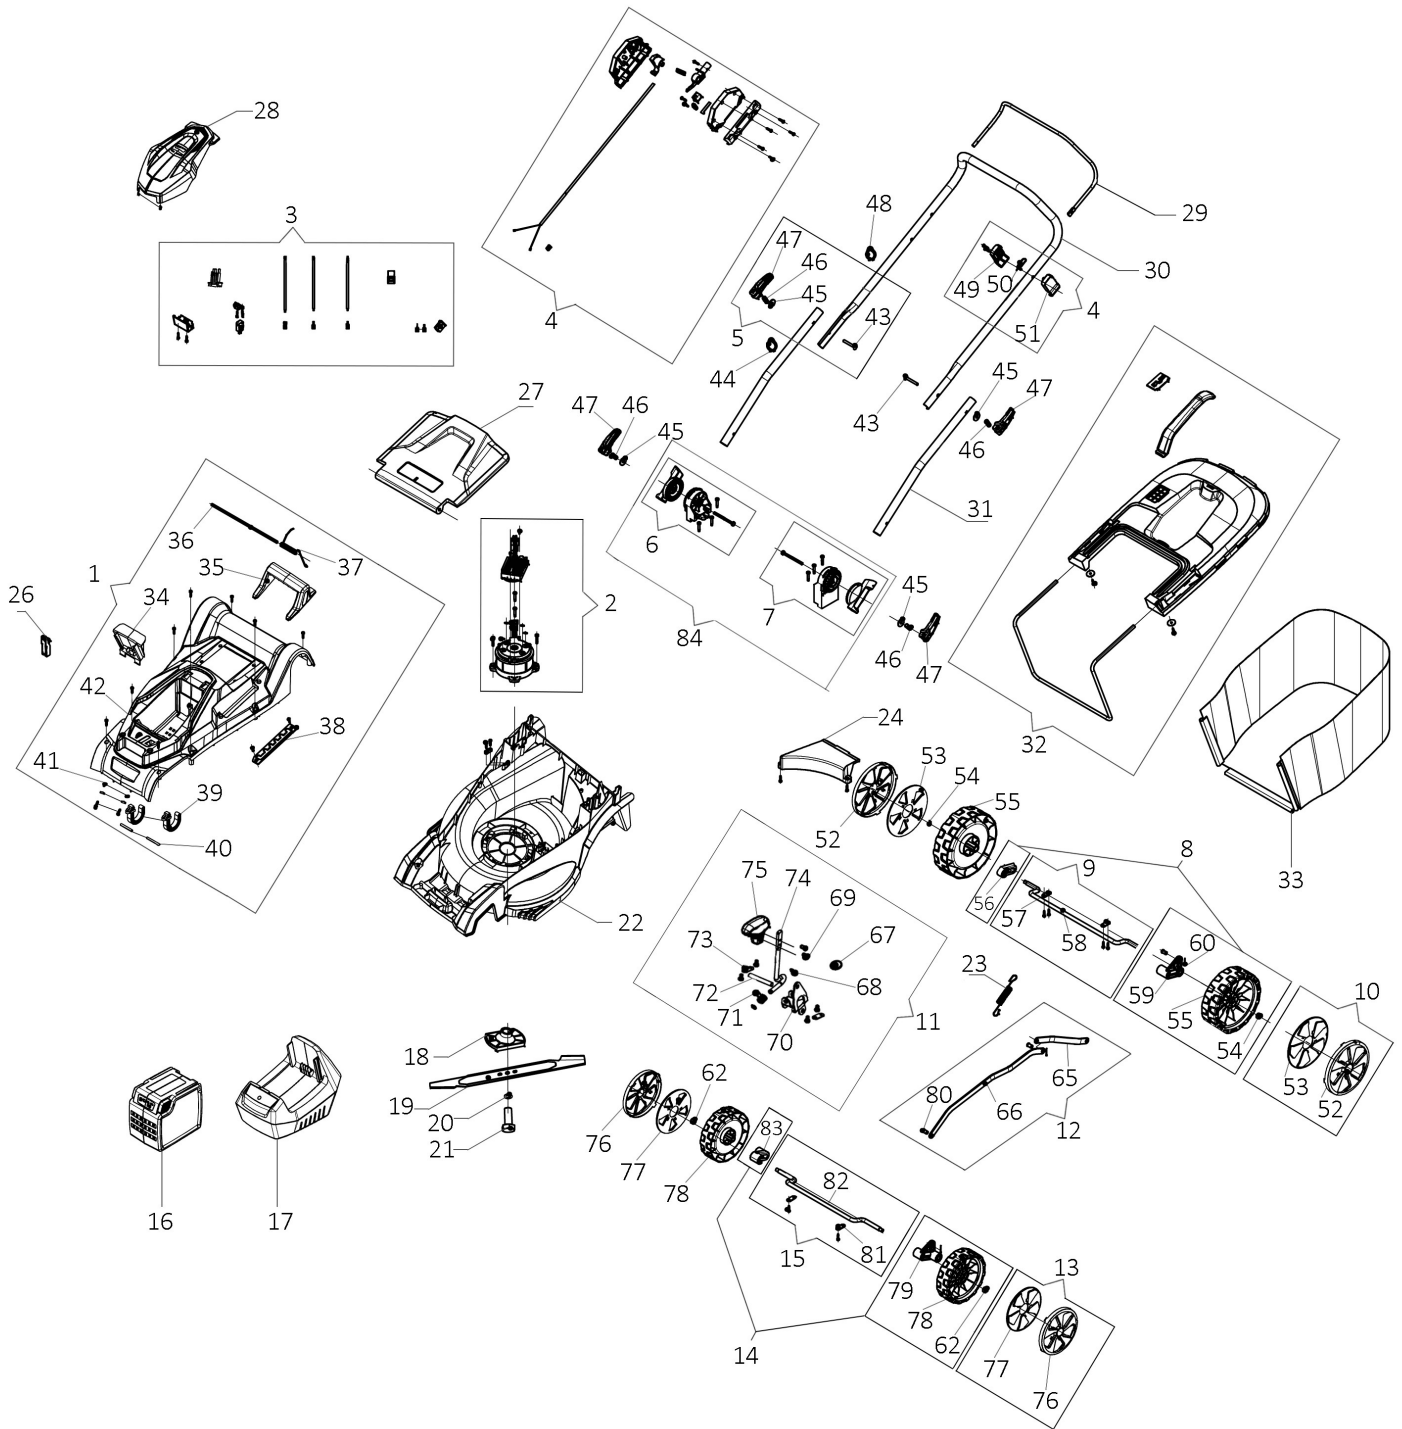

изображение Complete illustrated parts list

Ref.Nu	Qty	Part number	Description	Validity from	Validity till	Notes	Bulletin
1	1	LR000093R	Upper hood				
2	1	LR000094R	Engine				
3	1	LR000095R	Wiring				
4	1	LR000096R	Starter assy				
5	4	LR000098R	Tightening handle				
6	1	LR000100R	Support				
7	1	LR000101R	Support				
8	2	LR000102R	Rear wheel kit				
9	1	LR000103R	Rear axle				
10	2	LR000104R	Wheel cover				
11	1	LR000106R	Lever				
12	1	LR000108R	Rod				
13	2	LR000109R	Wheel cover				
14	2	LR000110R	Front wheel kit				
15	1	LR000111R	Front axle				
16	1	54030001A	Battery				
16	1	54030031	Battery				
17	1	54030007	Battery charger				
18	1	LR000049R	Hub				
19	1	LR000050R	Blade				
20	1	LR000051R	Washer				
21	1	LR000053R	Screw				
22	1	LR000046R	Deck				
23	1	LR000074R	Counterweight				
24	1	LR000047R	Main board				
26	1	LR000017R	Safety key				
27	1	LR000032R	Shutter				
28	1	LR000014R	Cover				
29	1	LR000002R	Lever				
30	1	LR000003R	Handlebar				
31	1	LR000013R	Handle tube				
32	1	LR000085R	Locking kit				
33	1	LR000081R	Grassbag				
34	1	LR000018R	Shoe				
35	2	LR000034R	Handle				
36	1	LR000030R	Shaft				
37	1	LR000031R	Spring				
38	1	LR000036R	Plate				
39	1	LR000024R	Grip-end kit (male)				
40	1	LR000039R	Pin				
41	1	LR000037R	Magnet				
42	1	LR000035R	Deck cover				
43	2	LR000008R	Screw				
44	2	LR000007R	Band				
45	4	LR000009R	Gasket				
46	4	LR000010R	Nut