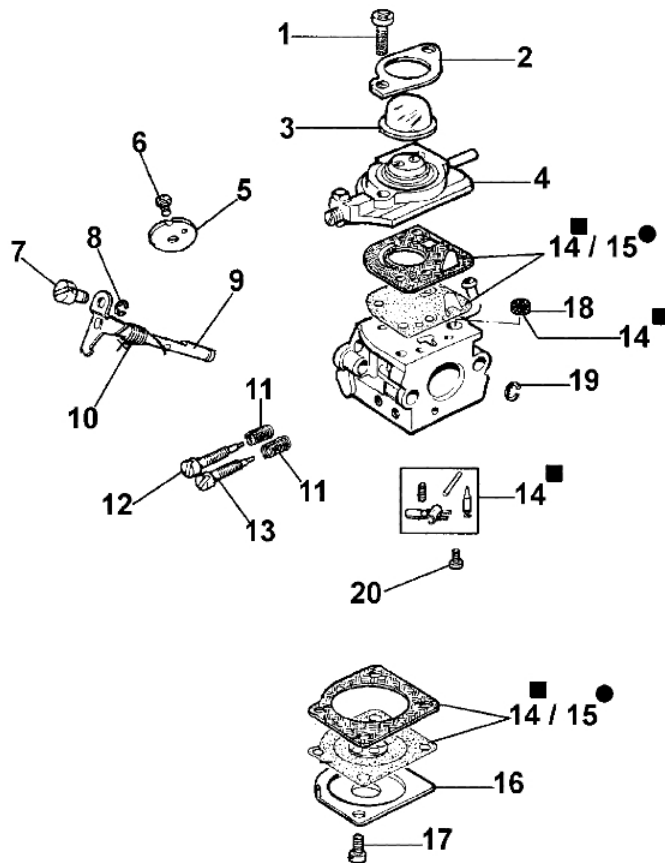

● 15 Kit membrane & guarnizioni
Diaphragm & gasket set

■ 14 Kit riparazione/ Repair kit

Ref.Nu	Q.ty	Item number	Description	Technical bulletin
1	2	2318521	Screw	
2	1	2318526	Cover	
3	1	2318525	Pump	
4	1	2318524	Cover	
5	1	2318389	Shutter	
6	1	2318388	Screw	
7	1	2318412	Hooking spring	
8	1	2318387	Ring	
9	1	2318529	Shaft	
10	1	2318528	Spring	
11	2	2318532	Spring	
12	1	2318533	Screw L	
13	1	2318534	Screw H	
14	1	2318530	Repair kit	
15	1	2318511	Gasket set	
16	1	2318523	Cover	
17	4	2318522	Screw	
18	1	2318392	Filter	
19	1	2318535	Ring	
20	1	2318527	Screw