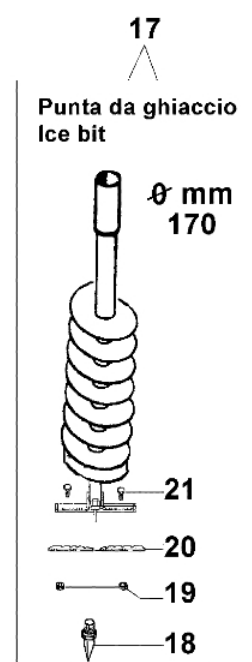

Ref.Nu	O.ty	Item number	Description	Technical bulletin
1	1	375100012A	Washer	
2	1	375100011A	Clutch drum	
3	1	4190033	Gear case	
4	2	3035019R	Bearing	
5	2	094000006R	Bearing	
6	1	375100075A	Sprocket	
7	4	3801013R	Screw	
8	1	3078012	Washer	
9	1	3906103	Screw	
10	1	4190036	Cover	
11	4	3801030	Screw	
12	1	375200054	Handle	
13	4	3916006	Washer	
14	4	3819010	Washer	
15	4	3801021	Screw	
16	4	094600042	Pin	
17	1	4190071R	Handle group	
18	1	4190015A	Cable	
19	4	3914003	Nut	
20	4	3819006	Washer	
21	1	3024015	Ring	
22	1	3025022	Ring	
23	1	3035015R	Bearing	
24	1	375100076B	Sprocket	
25	1	302000029	Bearing	
26	2	3801016	Screw	
27	1	3050020	Seal ring	
28	1	4095032A	Knob	
29	1	4174245CR	Throttle lever	
30	1	4190016	Throttle cable	
31	1	4138361R	Spring	
32	2	3960029	Screw	
33	1	4174246AR	Lever	
34	1	4138360R	Spring	
35	1	2317021R	Switch	
36	1	4100098BR	Spring	
37	1	3960021	Screw	
38	1	4138359R	Button	
39	1	61040131R	Handle	
40	1	3914003	Nut	
41	1	4138358R	Button	

Ref.Nu	O.ty	Item number	Description	Technical bulletin
1	1	375100101	Extension	
2	1	3033139	Pin	
3	1	375100028A	Single flute bit Ø8x100 cm	
4	2	3802007	Screw	
5	1	375100091A	Blade 8 cm	
6	2	3912008	Nut	
7	1	375100090A	Bit 8 cm	
8	1	375100029A	Single flute bit Ø10x100 cm	
9	1	375100092A	Blade cm 10	
10	1	375100030A	Single flute bit Ø15x100 cm	
11	1	375100031A	Single flute bit Ø20x100 cm	
12	2	028000055R	Screw	
13	1	375100093A	Blade cm 15	
14	2	006000091	Nut	
15	1	375100088A	Bit 10/15/20 cm	
16	1	375100094A	Blade cm 20	
17	1	375100110	Ice bit d.170	
18	1	375100112	Ice bit head	
19	2	3914003	Nut	
20	2	375100113	Blade	
21	2	3806022	Screw	