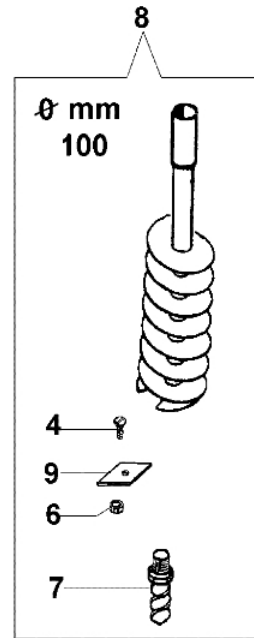

Ref.Nu	O.ty	Item number	Description	Technical bulletin
1	1	375100012A	Washer	
2	1	375100011A	Clutch drum	
3	1	4190033	Gear case	
4	2	3035019R	Bearing	
5	2	094000006R	Bearing	
6	1	375100075A	Sprocket	
7	4	3801013R	Screw	
8	1	3078012	Washer	
9	1	3906103	Screw	
10	1	4190036	Cover	
11	4	3801030	Screw	
12	1	375200054	Handle	
13	4	3916006	Washer	
14	4	3819010	Washer	
15	4	3801021	Screw	
16	4	094600042	Pin	
17	1	4190071R	Handle group	
18	1	4190015A	Cable	
19	4	3914003	Nut	
20	4	3819006	Washer	
21	1	3024015	Ring	
22	1	3025022	Ring	
23	1	3035015R	Bearing	
24	1	375100076B	Sprocket	
25	1	302000029	Bearing	
26	2	3801016	Screw	
27	1	3050020	Seal ring	
28	1	4095032A	Knob	
29	1	4174245CR	Throttle lever	
30	1	4190016	Throttle cable	
31	1	4138361R	Spring	
32	2	3960029	Screw	
33	1	4174246AR	Lever	
34	1	4138360R	Spring	
35	1	2317021R	Switch	
36	1	4100098BR	Spring	
37	1	3960021	Screw	
38	1	4138359R	Button	
39	1	61040131R	Handle	
40	1	3914003	Nut	
41	1	4138358R	Button	

Ref.Nu	O.ty	Item number	Description	Technical bulletin
1	1	375100101	Extension	
2	1	3033139	Pin	
3	1	375100028A	Single flute bit Ø8x100 cm	
4	2	3802007	Screw	
5	1	375100091A	Blade 8 cm	
6	2	3912008	Nut	
7	1	375100090A	Bit 8 cm	
8	1	375100029A	Single flute bit Ø10x100 cm	
9	1	375100092A	Blade cm 10	
10	1	375100030A	Single flute bit Ø15x100 cm	
11	1	375100031A	Single flute bit Ø20x100 cm	
12	2	028000055R	Screw	
13	1	375100093A	Blade cm 15	
14	2	006000091	Nut	
15	1	375100088A	Bit 10/15/20 cm	
16	1	375100094A	Blade cm 20	
17	1	375100110	Ice bit d.170	
18	1	375100112	Ice bit head	
19	2	3914003	Nut	
20	2	375100113	Blade	
21	2	3806022	Screw	