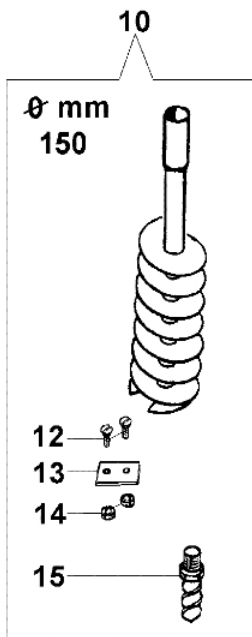

Ref.Nu	O.ty	Item number	Description	Technical bulletin
1	1	375100012A	Washer	
2	1	375100011A	Clutch drum	
3	1	4190033	Gear case	
4	2	3035019R	Bearing	
5	2	094000006R	Bearing	
6	1	375100075A	Sprocket	
7	4	3801013R	Screw	
8	1	3078012	Washer	
9	1	3906103	Screw	
10	1	4190036	Cover	
11	4	3801030	Screw	
12	1	375200054	Handle	
13	4	3916006	Washer	
14	4	3819010	Washer	
15	4	3801021	Screw	
16	4	094600042	Pin	
17	1	4190071R	Handle group	
18	1	4190015A	Cable	
19	4	3914003	Nut	
20	4	3819006	Washer	
21	1	3024015	Ring	
22	1	3025022	Ring	
23	1	3035015R	Bearing	
24	1	375100076B	Sprocket	
25	1	302000029	Bearing	
26	2	3801016	Screw	
27	1	3050020	Seal ring	
28	1	4095032A	Knob	
29	1	4174245CR	Throttle lever	
30	1	4190016	Throttle cable	
31	1	4138361R	Spring	
32	2	3960029	Screw	
33	1	4174246AR	Lever	
34	1	4138360R	Spring	
35	1	2317021R	Switch	
36	1	4100098BR	Spring	
37	1	3960021	Screw	
38	1	4138359R	Button	
39	1	61040131R	Handle	
40	1	3914003	Nut	
41	1	4138358R	Button	

Ref.Nu	O.ty	Item number	Description	Technical bulletin
1	1	375100101	Extension	
2	1	3033139	Pin	
3	1	375100028A	Single flute bit Ø8x100 cm	
4	2	3802007	Screw	
5	1	375100091A	Blade 8 cm	
6	2	3912008	Nut	
7	1	375100090A	Bit 8 cm	
8	1	375100029A	Single flute bit Ø10x100 cm	
9	1	375100092A	Blade cm 10	
10	1	375100030A	Single flute bit Ø15x100 cm	
11	1	375100031A	Single flute bit Ø20x100 cm	
12	2	028000055R	Screw	
13	1	375100093A	Blade cm 15	
14	2	006000091	Nut	
15	1	375100088A	Bit 10/15/20 cm	
16	1	375100094A	Blade cm 20	
17	1	375100110	Ice bit d.170	
18	1	375100112	Ice bit head	
19	2	3914003	Nut	
20	2	375100113	Blade	
21	2	3806022	Screw	