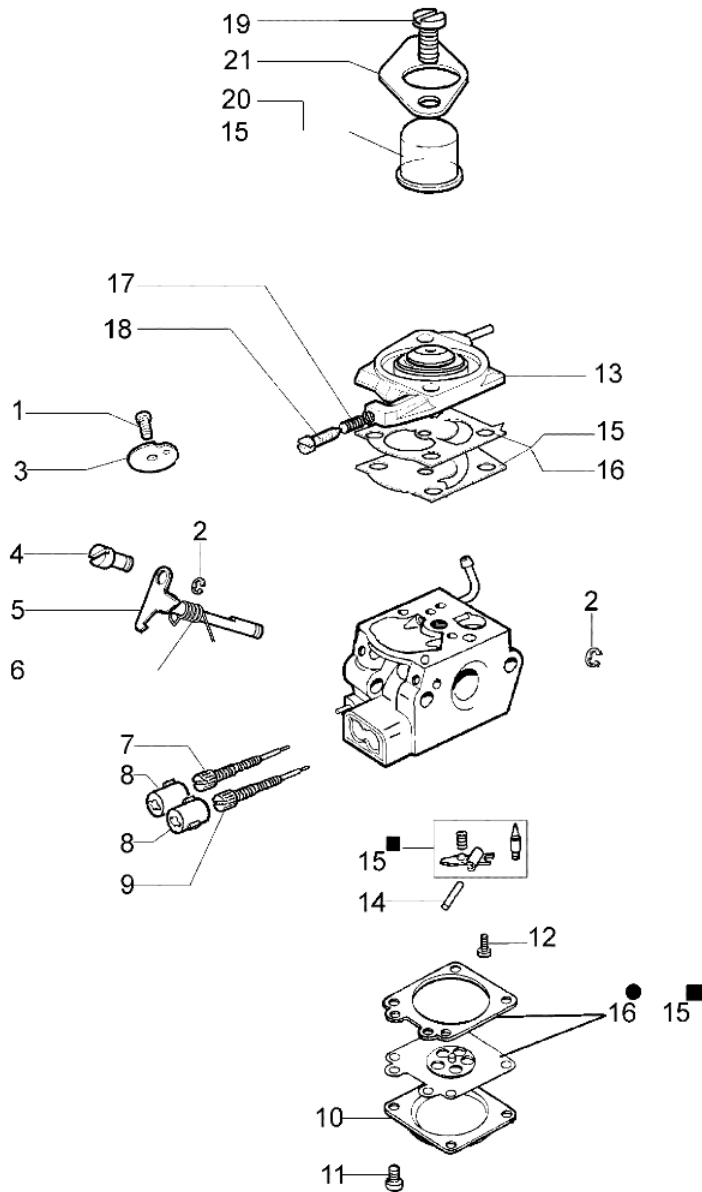

Walbro mod. WT-866

compl. p.n. 2318785

15 ■ KIT RIPARAZIONE
REPAIR KIT

16 ● KIT MEMBRANE & GUARNIZIONI
DIAPHRAGM & GASKET SET

Ref.Nu	O.ty	Item number	Description	Technical bulletin
1	1	50010141	Screw	
2	2	095000164	Ring	
3	1	095000141	Shutter	
4	1	2318211	Pin	
5	1	2318786	Shaft	
6	1	2318615	Spring	
7	1	2318893	Adjust. screw	
8	2	2318867	Cap	
9	1	2318794	Adjust. screw	
10	1	2318191	Cover	
11	4	035000162	Screw	
12	1	003300202	Screw	
13	1	2318787	Cover	
14	1	003300201	Spindle	
15	1	094600209	Repair kit	
16	1	094600210	Kit guarn	
17	1	2318616	Spring	
18	1	074000240	Adjust.screw	
19	2	074000239	Screw	
20	1	2318572	Fuel pump	
21	1	074000147	Cover