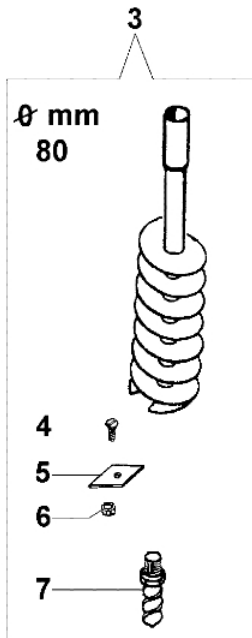

Ref.Nu	O.ty	Item number	Description	Technical bulletin
1	1	375100012A	Washer	
2	1	375100011A	Clutch drum	
3	1	4190033	Gear case	
4	2	3035019R	Bearing	
5	2	094000006R	Bearing	
6	1	375100075A	Sprocket	
7	4	3801013R	Screw	
8	1	3078012	Washer	
9	1	3906103	Screw	
10	1	4190036	Cover	
11	4	3801030	Screw	
12	1	375200054	Handle	
13	4	3916006	Washer	
14	4	3819010	Washer	
15	4	3801021	Screw	
16	4	094600042	Pin	
17	1	4190071R	Handle group	
18	1	4190015A	Cable	
19	4	3914003	Nut	
20	4	3819006	Washer	
21	1	3024015	Ring	
22	1	3025022	Ring	
23	1	3035015R	Bearing	
24	1	375100076B	Sprocket	
25	1	302000029	Bearing	
26	2	3801016	Screw	
27	1	3050020	Seal ring	
28	1	4095032A	Knob	
29	1	4174245CR	Throttle lever	
30	1	4190016	Throttle cable	
31	1	4138361R	Spring	
32	2	3960029	Screw	
33	1	4174246AR	Lever	
34	1	4138360R	Spring	
35	1	2317021R	Switch	
36	1	4100098BR	Spring	
37	1	3960021	Screw	
38	1	4138359R	Button	
39	1	61040131R	Handle	
40	1	3914003	Nut	
41	1	4138358R	Button	

Ref.Nu	O.ty	Item number	Description	Technical bulletin
1	1	375100101	Extension	
2	1	3033139	Pin	
3	1	375100028A	Single flute bit Ø8x100 cm	
4	2	3802007	Screw	
5	1	375100091A	Blade 8 cm	
6	2	3912008	Nut	
7	1	375100090A	Bit 8 cm	
8	1	375100029A	Single flute bit Ø10x100 cm	
9	1	375100092A	Blade cm 10	
10	1	375100030A	Single flute bit Ø15x100 cm	
11	1	375100031A	Single flute bit Ø20x100 cm	
12	2	028000055R	Screw	
13	1	375100093A	Blade cm 15	
14	2	006000091	Nut	
15	1	375100088A	Bit 10/15/20 cm	
16	1	375100094A	Blade cm 20	
17	1	375100110	Ice bit d.170	
18	1	375100112	Ice bit head	
19	2	3914003	Nut	
20	2	375100113	Blade	
21	2	3806022	Screw	