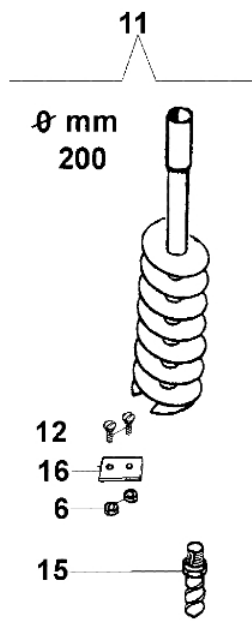

Ref.Nu	O.ty	Item number	Description	Technical bulletin
1	1	375100012A	Washer	
2	1	375100011A	Clutch drum	
3	1	4190033	Gear case	
4	2	3035019R	Bearing	
5	2	094000006R	Bearing	
6	1	375100075A	Sprocket	
7	4	3801013R	Screw	
8	1	3078012	Washer	
9	1	3906103	Screw	
10	1	4190036	Cover	
11	4	3801030	Screw	
12	1	375200054	Handle	
13	4	3916006	Washer	
14	4	3819010	Washer	
15	4	3801021	Screw	
16	4	094600042	Pin	
17	1	4190071R	Handle group	
18	1	4190015A	Cable	
19	4	3914003	Nut	
20	4	3819006	Washer	
21	1	3024015	Ring	
22	1	3025022	Ring	
23	1	3035015R	Bearing	
24	1	375100076B	Sprocket	
25	1	302000029	Bearing	
26	2	3801016	Screw	
27	1	3050020	Seal ring	
28	1	4095032A	Knob	
29	1	4174245CR	Throttle lever	
30	1	4190016	Throttle cable	
31	1	4138361R	Spring	
32	2	3960029	Screw	
33	1	4174246AR	Lever	
34	1	4138360R	Spring	
35	1	2317021R	Switch	
36	1	4100098BR	Spring	
37	1	3960021	Screw	
38	1	4138359R	Button	
39	1	61040131R	Handle	
40	1	3914003	Nut	
41	1	4138358R	Button	

Ref.Nu	O.ty	Item number	Description	Technical bulletin
1	1	375100101	Extension	
2	1	3033139	Pin	
3	1	375100028A	Single flute bit Ø8x100 cm	
4	2	3802007	Screw	
5	1	375100091A	Blade 8 cm	
6	2	3912008	Nut	
7	1	375100090A	Bit 8 cm	
8	1	375100029A	Single flute bit Ø10x100 cm	
9	1	375100092A	Blade cm 10	
10	1	375100030A	Single flute bit Ø15x100 cm	
11	1	375100031A	Single flute bit Ø20x100 cm	
12	2	028000055R	Screw	
13	1	375100093A	Blade cm 15	
14	2	006000091	Nut	
15	1	375100088A	Bit 10/15/20 cm	
16	1	375100094A	Blade cm 20	
17	1	375100110	Ice bit d.170	
18	1	375100112	Ice bit head	
19	2	3914003	Nut	
20	2	375100113	Blade	
21	2	3806022	Screw	