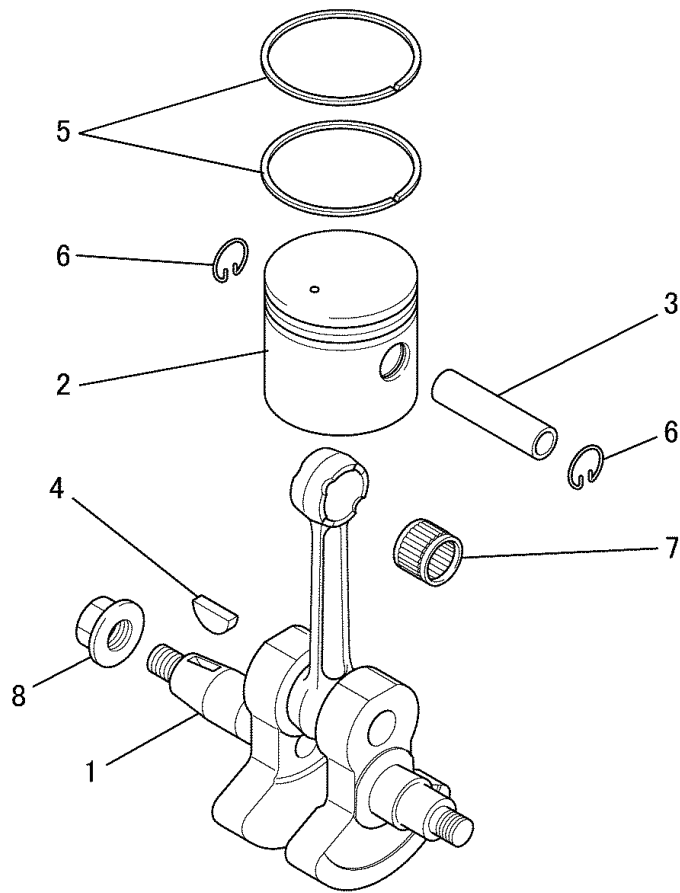

1. CRANKCASE SYSTEM

No.	R/N	Parts No.	Parts Name	No. Req'd	Inte	Remarks	Serial No. (From~To)
1		KB15005AA	CASE, DRIVE	1			
2		KB15006AA	CASE, STARTER	1			
3		S111X62X020	BEARING, BALL	2		#6202	
4		KW21005AA	OIL SEAL	1			
5		KW21012AA	OIL SEAL	1			
6		KU40003AA	PIN, DOWEL	2			
7		KU12029AA	SCREW&WASHER	4			
8		KB90020BA	GUIDE	1			
9		KB90021BA	GUIDE	1			
10		KU40004AA	PIN, DOWEL	2			
11		KH30027AB	CASE, FAN	1			
12		FR64569F	BOLT & WASHER	4			

1. CRANKCASE SYSTEM

No.	R/N	Parts No.	Parts Name	No. Req'd	Inte	Remarks	Serial No. (From~To)
13		KH90078AA	COVER	1			

2. CYLINDER, TOP COVER SYSTEM

No.	R/N	Parts No.	Parts Name	No. Req'd	Inte	Remarks	Serial No. (From~To)
1		KC14007AA	CYLINDER	1			
2		KW32039AA	GASKET, CYLINDER	1			
3		B121C05X020	BOLT, SCH	4			
4		KC90034AA	COVER	1			
5		KC90035AA	COVER	1			
6		KW39083AA	GASKET	2			
7		KU12031AA	SCREW, CTSK-CRS	4			
8		B151B06X050	BOLT, STUD	2			
9		KH40167AA	COVER, TOP	1			
10		KU33005AA	WASHER	1			
11		H071D05X020K	SCREW&WASHER	1			
12		KU12043BA	SCREW&WASHER	1			

2. CYLINDER, TOP COVER SYSTEM

No.	R/N	Parts No.	Parts Name	No. Req'd	Inte	Remarks	Serial No. (From~To)
13		KU12018BA	SCREW&WASHER	1			

3. CRANKSHAFT & PISTON SYSTEM

No.	R/N	Parts No.	Parts Name	No. Req'd	Inte	Remarks	Serial No. (From~To)
1		KD01037AA	CRANKSHAFT ASSY	1			
2		KP14007AA	PISTON	1			
3		KP52005AA	PIN, PISTON	1			
4		W430B03X013	KEY, WOODRUFF	1			
5		KP24001AA	RING, TOP	2			
6		FR34111	CLIP, PISTON PIN	2			
7		KW12016AA	BEARING, NEEDLE	1			
8		ZZ70028C	NUT, CONICAL SPG	1			

4. FLYWHEEL MAGNETO SYSTEM

No.	R/N	Parts No.	Parts Name	No. Req'd	Inte	Remarks	Serial No. (From~To)
1		KE11033BA	ROTOR	1			
2		KE04046GC	COIL, IGNITION	1		INCL. NO. 3	
3		FR64961	CAP, PLUG	1			
4		KE90446AA	WIRE, LEAD	1			
5		FR66751	CAP, PLUG	1			
6		FR64569A	BOLT & WASHER	2			
7		KE41024BF	PLUG, SPARK	1		NGK BPMR8Y	