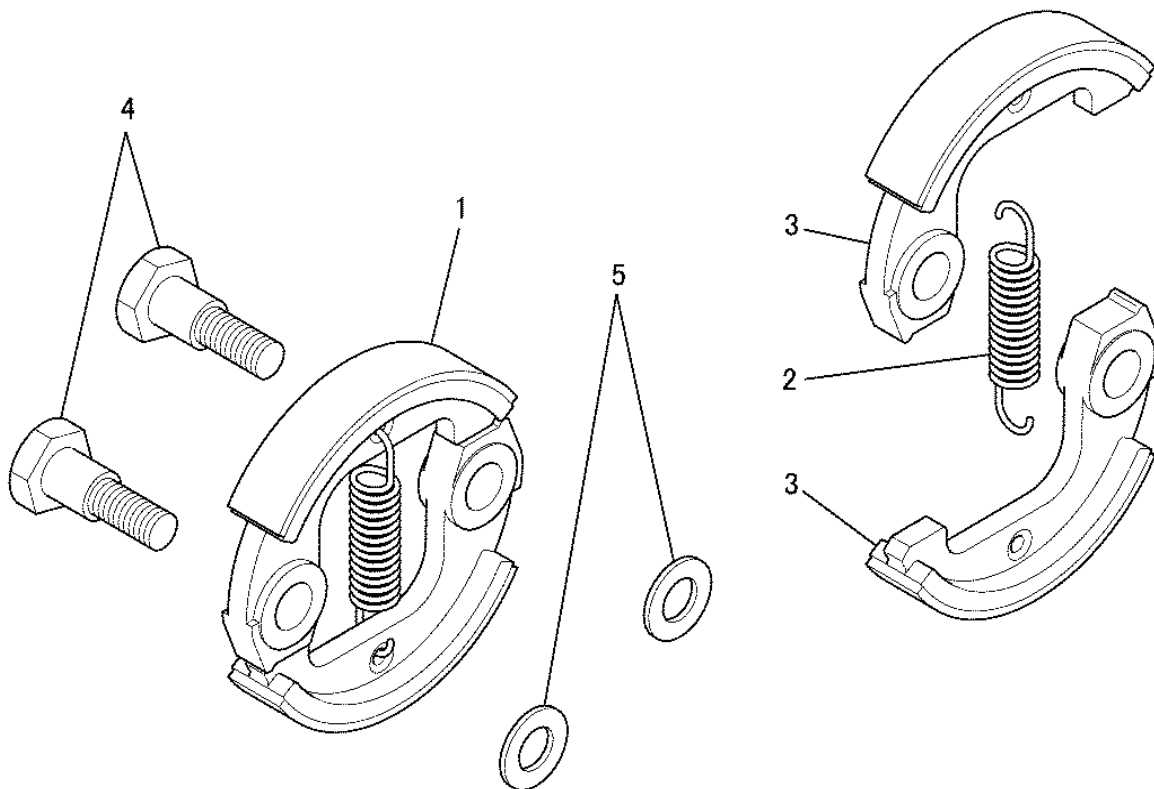

8. CLUTCH SYSTEM

No.	R/N	Parts No.	Parts Name	No. Req'd	Inte	Remarks	Serial No. (From~To)
1		KT01050AA	CLUTCH	1		INCL. NO. 2, 3	
2		KT01050AA002	SPRING, CLUTCH	1			
3		KT12008AA	SHOU, CLUTCH	2			
4		KT14001AA	BOLT, CLUTCH	2			
5		FR67347	WASHER	2