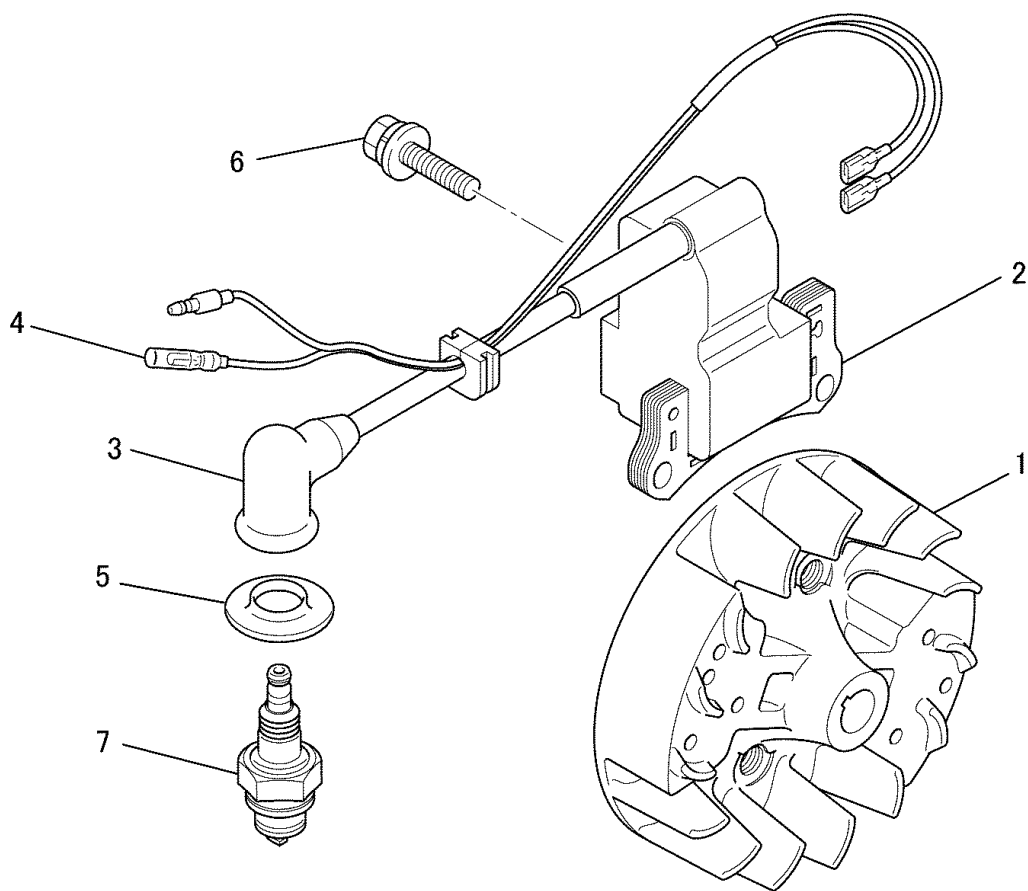

2. CYLINDER, TOP COVER SYSTEM

No.	R/N	Parts No.	Parts Name	No. Req'd	Inte	Remarks	Serial No. (From~To)
13		KU12018BA	SCREW&WASHER	1			

3. CRANKSHAFT & PISTON SYSTEM

No.	R/N	Parts No.	Parts Name	No. Req'd	Inte	Remarks	Serial No. (From~To)
1		KD01037AA	CRANKSHAFT ASSY	1			
2		KP14007AA	PISTON	1			
3		KP52005AA	PIN, PISTON	1			
4		W430B03X013	KEY, WOODRUFF	1			
5		KP24001AA	RING, TOP	2			
6		FR34111	CLIP, PISTON PIN	2			
7		KW12016AA	BEARING, NEEDLE	1			
8		ZZ70028C	NUT, CONICAL SPG	1			

4. FLYWHEEL MAGNETO SYSTEM

No.	R/N	Parts No.	Parts Name	No. Req'd	Inte	Remarks	Serial No. (From~To)
1		KE11033BA	ROTOR	1			
2		KE04046GC	COIL, IGNITION	1		INCL. NO. 3	
3		FR64961	CAP, PLUG	1			
4		KE90446AA	WIRE, LEAD	1			
5		FR66751	CAP, PLUG	1			
6		FR64569A	BOLT & WASHER	2			
7		KE41024BF	PLUG, SPARK	1		NGK BPMR8Y	