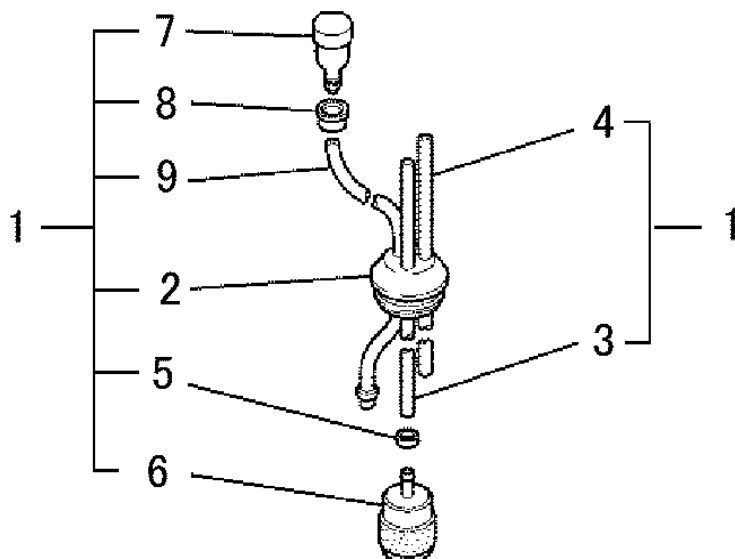

8. CLUTCH SYSTEM

No.	R/N	Parts No.	Parts Name	No. Req'd	Inte	Remarks	Serial No. (From~To)
1		KT01050AA	CLUTCH	1		INCL. NO. 2, 3	
2		KT01050AA002	SPRING, CLUTCH	1			
3		KT12008AA	SHOU, CLUTCH	2			
4		KT14001AA	BOLT, CLUTCH	2			
5		FR67347	WASHER	2			

9. RECOIL STARTER SYSTEM

No.	R/N	Parts No.	Parts Name	No. Req'd	Inte	Remarks	Serial No. (From~To)
1		KS20190AA	RECOIL STARTER	1		INCL. NO. 2-8	
2		KS20145AA002	REEL	1			
3		KS20145AA003	CAM	1			
4		KS20145AA004	SPRING	1			
5		KS20097AA002	SPRING, SPIRAL	1			
6		KS20145AA006	SCREW	1			
7		KS20145AA008	ROPE, STARTER	1			
8		FR66881XX011	KNOB, STARTER	1			
9		KS03015AA	PULLEY, STARTER	1		INCL. NO. 10-12	
10		KS03012AA002	RATCHET	2			
11		KS03012AA003	SPRING, RETURN	2			
12		KS03004AA004	SNAP RING	2			

9. RECOIL STARTER SYSTEM

No.	R/N	Parts No.	Parts Name	No. Req'd	Inte	Remarks	Serial No. (From~To)
13		KU12043BA	SCREW&WASHER	3			
14		KW52406CA	LABEL, NAME	1			

13. ADDITIONAL PARTS

No.	R/N	Parts No.	Parts Name	No. Req'd	Inte	Remarks	Serial No. (From~To)
1		KF09049AA	HOSE, SUCTION	1		INCL. NO. 2-9	
2		KF90283AA	GROMMET	1			
3		KF70011NA	TUBE, FUEL	1		L=240	
4		KF70031GA	TUBE, FUEL	1		L=95	
5		KF01033AA007	BUSH	1			
6		KF40021AA	FILTER, FUEL	1			
7		KF90180AA	VALVE, BREATHER	1			
8		FR64572	CLIP	1			
9		KF70034AA	HOSE, FUEL	1		L=100	