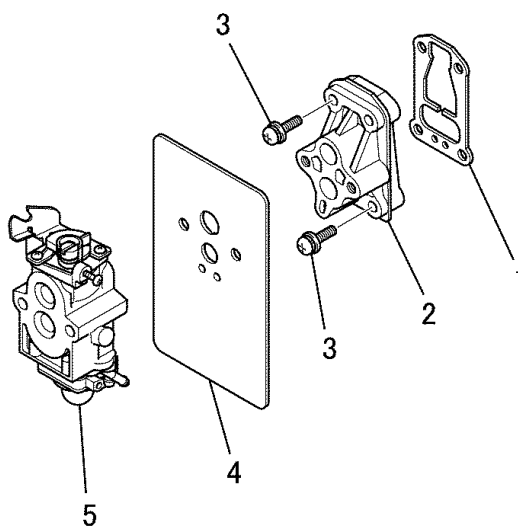

5. CARBURETOR SYSTEM

No.	R/N	Parts No.	Parts Name	No. Req'd	Inte	Remarks	Serial No. (From~To)
1		KW34067AA	GASKET, INSULATOR	1			
2		KK31033BA	INSULATOR	1			
3		FR64960E	SCREW&WASHER	4			
4		KW39148AA	GASKET, CARBURETOR	1			
5		KK22102AA	CARBURETOR (D)	1