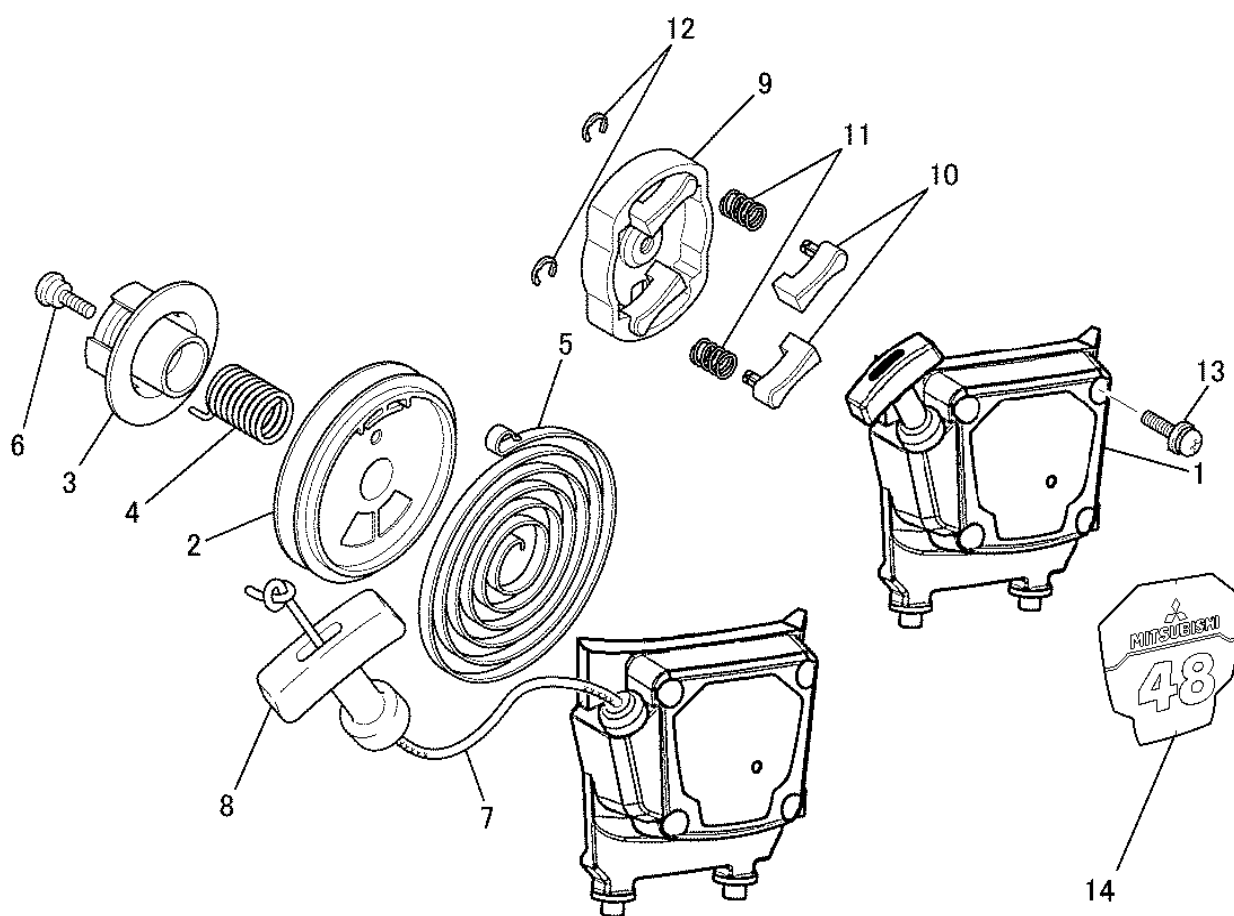

9. RECOIL STARTER SYSTEM

No.	R/N	Parts No.	Parts Name	No. Req'd	Inte	Remarks	Serial No. (From~To)
13		KU12043BA	SCREW&WASHER	3			
14		KW52406CA	LABEL, NAME	1