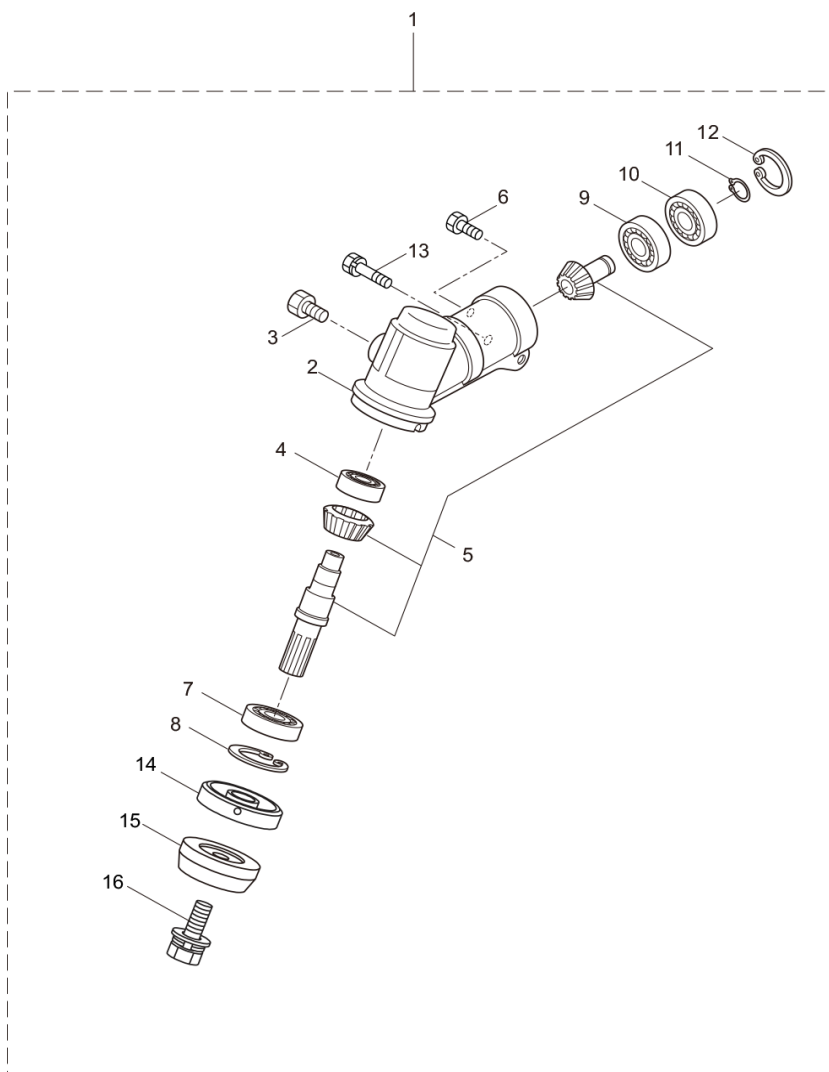

2. BC270HT
GEARCASE

- 3 -

1

Status	Position	Parts Number	Parts Name	Unit Quantity	Set Unit Quantity	Specification	Remarks	Maker code
	1	227934	GEAR CASE ASSY	1		BC26CS	Incl.2-16	
	2	227877	GEAR CASE	1		BC26CS		
	3	234109	BOLT	1	5	M8X8	M8x8	
	4	227990	BEARING #608	1		#608	#608	
	5	228416	GEAR SET	1		60° 13T/13:19 SP		
	6	225896	BOLT	1	10	M5X10 77° ねじ	M5x10