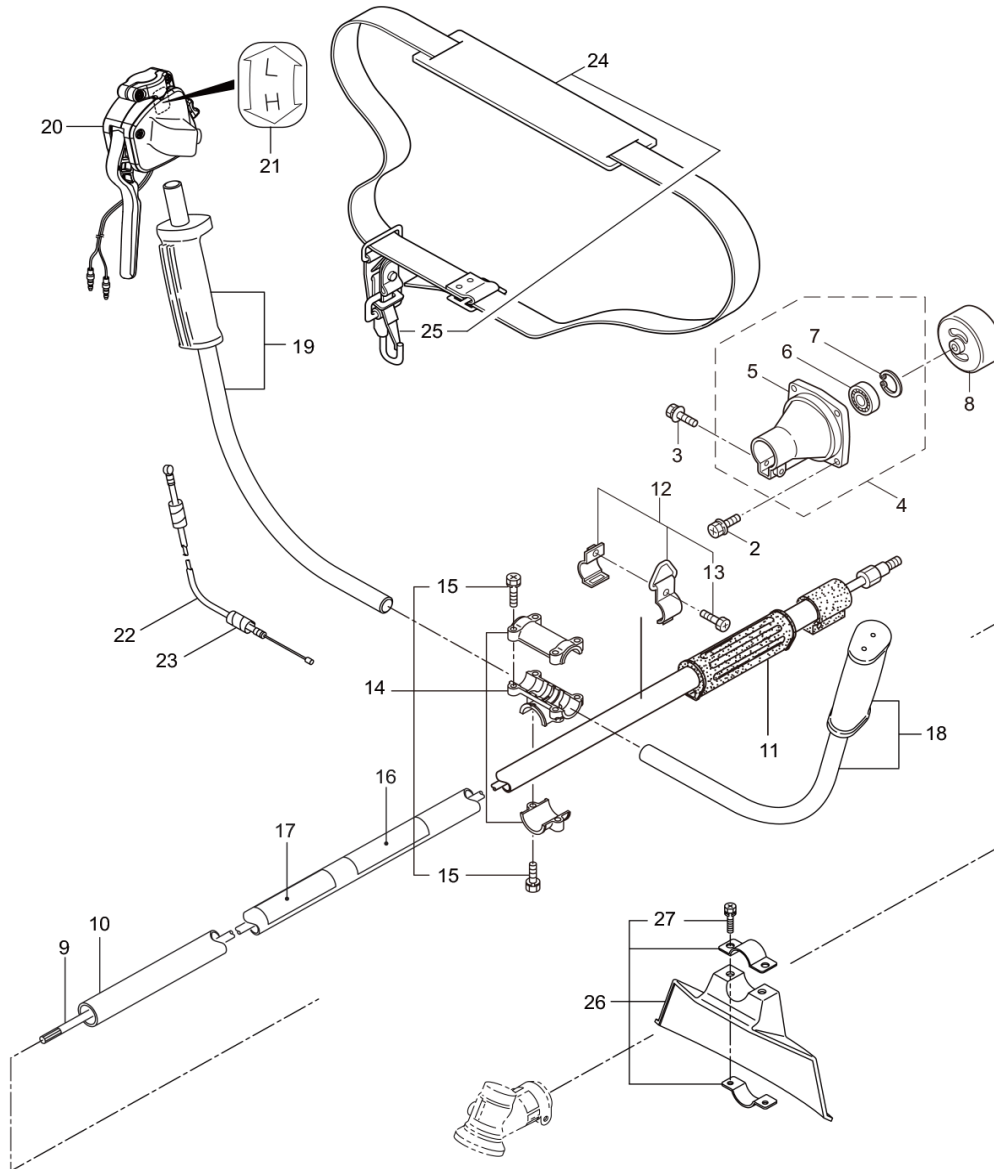

PARTS LIST

BC270HT

CONTENTS

1. MAIN BODY	1 ~ 2
2. GEARCASE.....	3 ~ 4
3. ENGINE	5 ~ 8
4. RECOIL STARTER	9 ~ 10
5. CARBURETOR, FUEL TANK	11 ~ 12
6. ACCESSORIES	13 ~ 14

2019. 08.

P/N 524863

1. BC270HT
MAIN BODY

3. BC270HT
ENGINE

- 5 -

1

Status	Position	Parts Number	Parts Name	Unit Quantity	Set Unit Quantity	Specification	Remarks	Maker code
	1	875317		1			EE263/07	
	2	273153	CYLINDER	1				
	3	282330	GASKET	1	5	T=0.5		
	4	261250	CAP SCREW	4	5	M5X20	M5x20	
	5	282579	INSULATOR	1		BL300		
	6	267049	GASKET	1	5			

Status	Position	Parts Number	Parts Name	Unit Quantity	Set Unit Quantity	Specification	Remarks	Maker code
	8	261725	STARTER GRIP	1				
	9	283511	ROPE STOPPER	1		A57302611810		
	10	288971	STARTER PULLEY ASSY	1				
	11	269833	SCREW	1	5	M4X16WSW†+≡	M4x16	
	12	280489	SCREW	2	5	M4X20WSW†	M4x20	
	13	276840	RECOIL LABEL	1				

Status	Position	Parts Number	Parts Name	Unit Quantity	Set Unit Quantity	Specification	Remarks	Maker code
	4	022865	DOUBLE-ENDED SPANNER	1		8X10	8x10	
	5	241761		1		BC240/270HT	BC240/270HT	