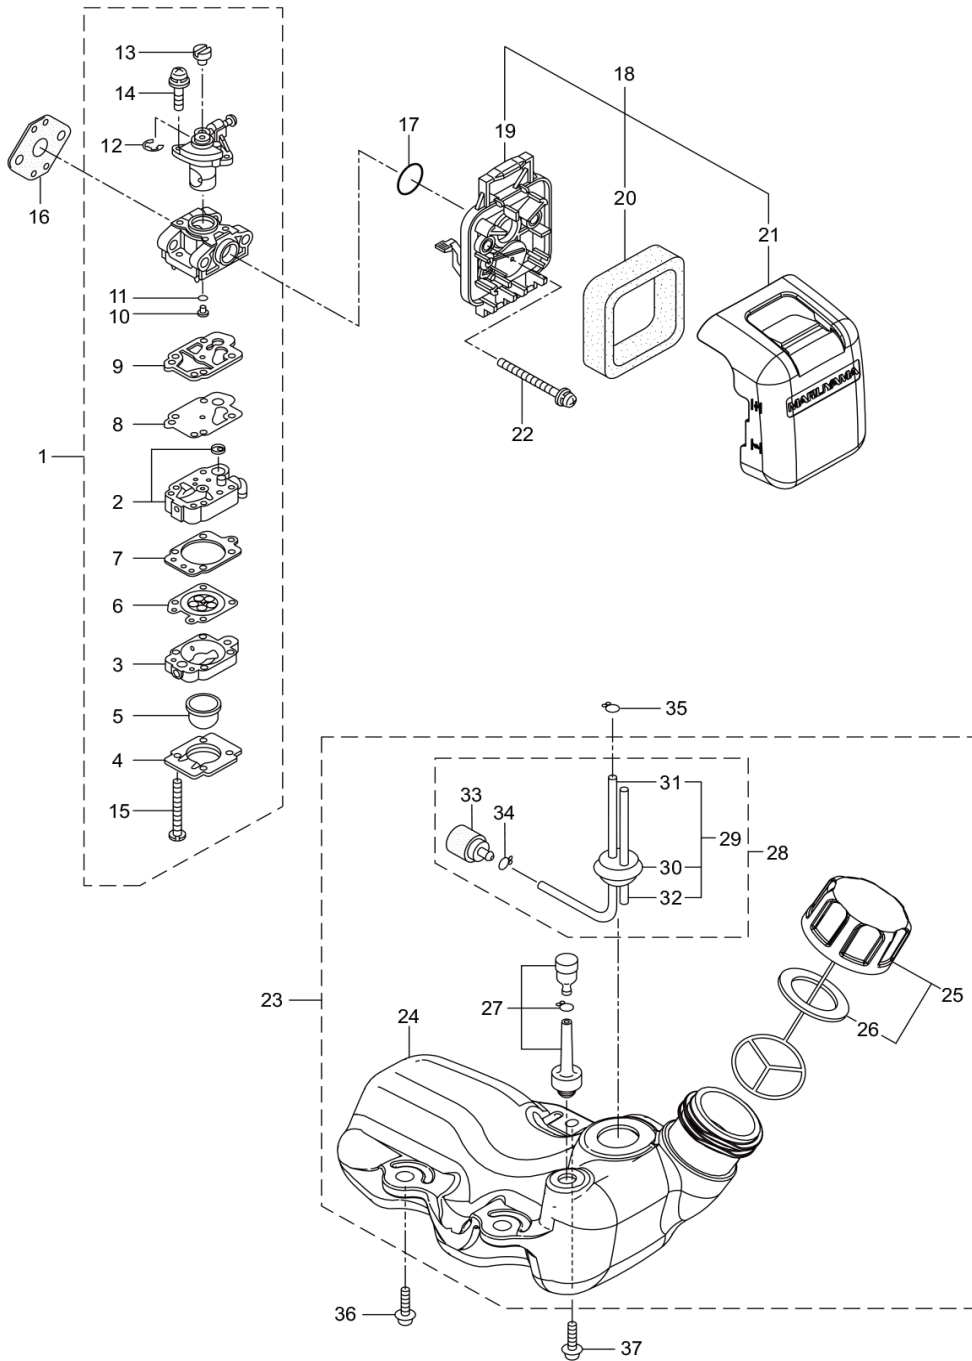

Status	Position	Parts Number	Parts Name	Unit Quantity	Set Unit Quantity	Specification	Remarks	Maker code
	8	261725	STARTER GRIP	1				
	9	283511	ROPE STOPPER	1		A57302611810		
	10	288971	STARTER PULLEY ASSY	1				
	11	269833	SCREW	1	5	M4X16WSW†+≡	M4x16	
	12	280489	SCREW	2	5	M4X20WSW†	M4x20	
	13	276840	RECOIL LABEL	1				

5. BC270HT
CARBURETOR, FUEL TANK