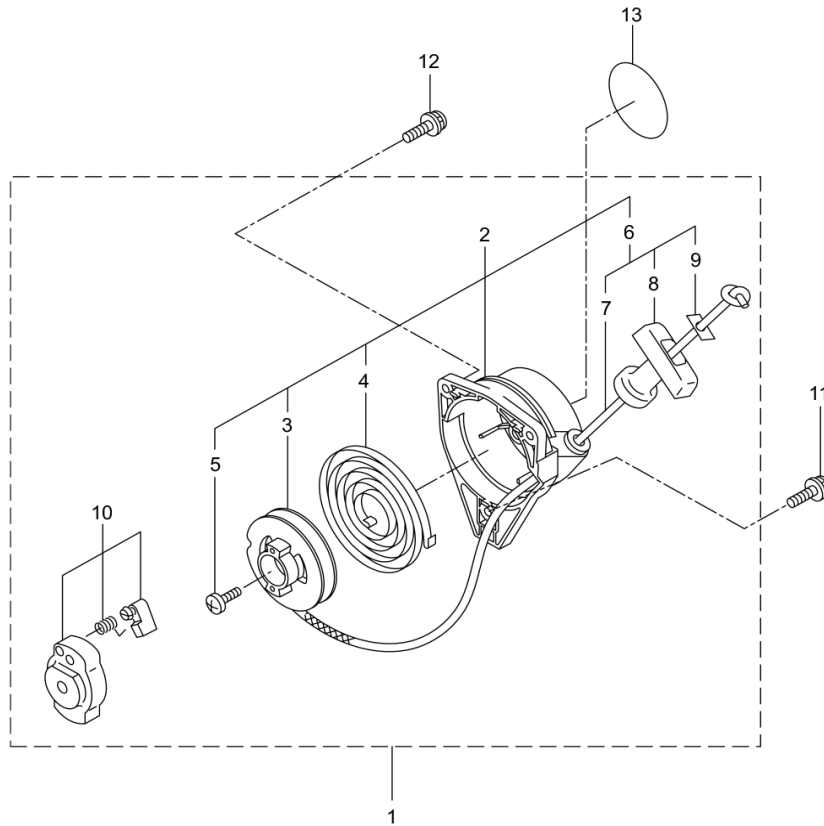

4. BC270HT
RECOIL STARTER

- 9 -

1

Status	Position	Parts Number	Parts Name	Unit Quantity	Set Unit Quantity	Specification	Remarks	Maker code
	1	288684	RECOIL STARTER ASSY	1			Incl.2-10	
	2	288685	STARTER ASSY	1			Incl.3-9	
	3	288967	REEL	1				
	4	288968	SPIRAL SPRING	1				
	5	262922	SCREW	1		MFZN2		
	6	288969	ROPE ASSY	1			Incl.7-9	
	7	288970	STARTER ROPE	1