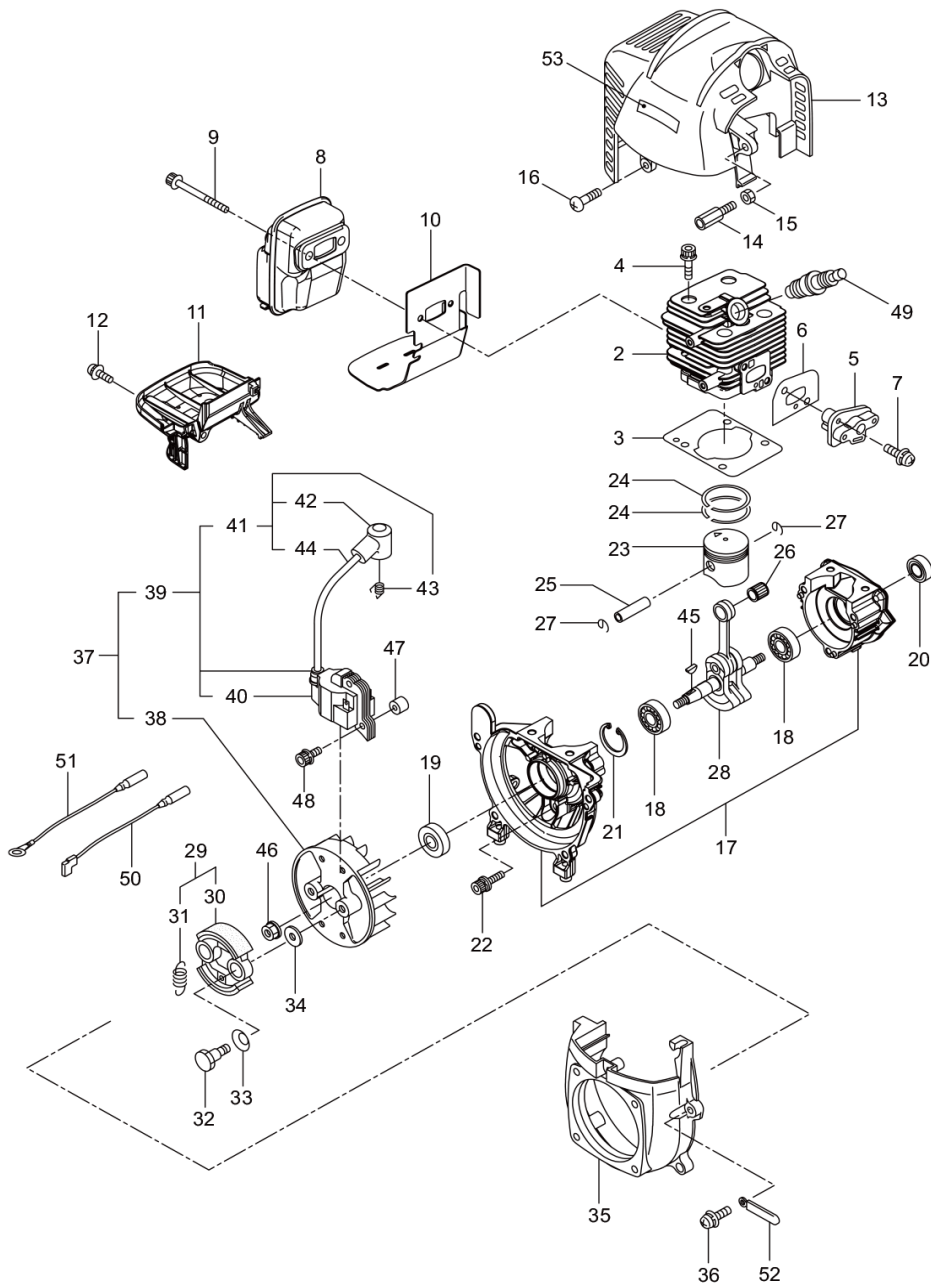

PARTS LIST

BC270HT

CONTENTS

1. MAIN BODY	1 ~ 2
2. GEARCASE.....	3 ~ 4
3. ENGINE	5 ~ 8
4. RECOIL STARTER	9 ~ 10
5. CARBURETOR, FUEL TANK	11 ~ 12
6. ACCESSORIES	13 ~ 14

2019. 08.

P/N 524863

1. BC270HT
MAIN BODY

2. BC270HT
GEARCASE

- 3 -

1

Status	Position	Parts Number	Parts Name	Unit Quantity	Set Unit Quantity	Specification	Remarks	Maker code
	1	227934	GEAR CASE ASSY	1		BC26CS	Incl.2-16	
	2	227877	GEAR CASE	1		BC26CS		
	3	234109	BOLT	1	5	M8X8	M8x8	
	4	227990	BEARING #608	1		#608	#608	
	5	228416	GEAR SET	1		60° 13T/13:19 SP		
	6	225896	BOLT	1	10	M5X10 77° ねじ	M5x10	

Status	Position	Parts Number	Parts Name	Unit Quantity	Set Unit Quantity	Specification	Remarks	Maker code
	7	227991	BEARING 6001 2RS	1		6001DDU(NSK)	#6001DDU	
	8	055185	SNAP RING #28	1	5	ﾌﾞﾈｯﾁ28	H28	
	9	227992	BEARING 609	1		#609	#609	
	10	227993	BEARING #609Z	1		#609Z	#609Z	
	11	228477	C-SHAPED RING	1		ｼﾞｬｸﾞ9 STW-9	#9	
	12	140270	C-SHAPED SNAP RING	1		ﾌﾞﾈｯﾁ24	#24	
	13	092550	BOLT	1	5	M5X25-7T ﾌﾞﾈｯﾁ	M5x25-7T	
	14	227947	BOSS ADAPTER	1		BC26CS		
	15	219195	BOSS B	1				
	16	215610	BOLT	1		M8X22 ﾋﾞﾀﾞﾘ	M8x22,Counterclockwise	

3. BC270HT
ENGINE

- 5 -

1

Status	Position	Parts Number	Parts Name	Unit Quantity	Set Unit Quantity	Specification	Remarks	Maker code
	1	875317		1			EE263/07	
	2	273153	CYLINDER	1				
	3	282330	GASKET	1	5	T=0.5		
	4	261250	CAP SCREW	4	5	M5X20	M5x20	
	5	282579	INSULATOR	1		BL300		
	6	267049	GASKET	1	5			