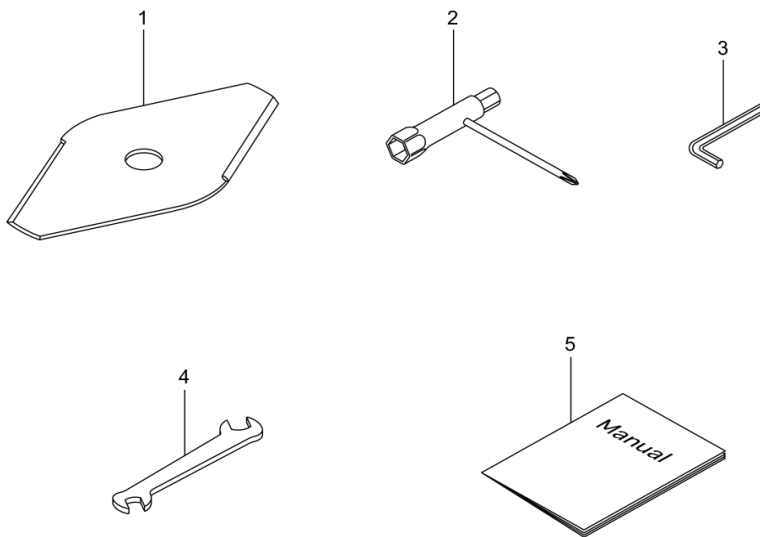

6. BC270HT
ACCESSORIES

- 13 -

Status	Position	Parts Number	Parts Name	Unit Quantity	Set Unit Quantity	Specification	Remarks	Maker code
	1	213055	BLADE	1		305X90XT1.4		
	2	210418	BOX SPANNER	1		13X19X(+) トルキー 13"	13x19x(+)	
	3	219431	SPANNER	1		ニメノリ 3	3mm