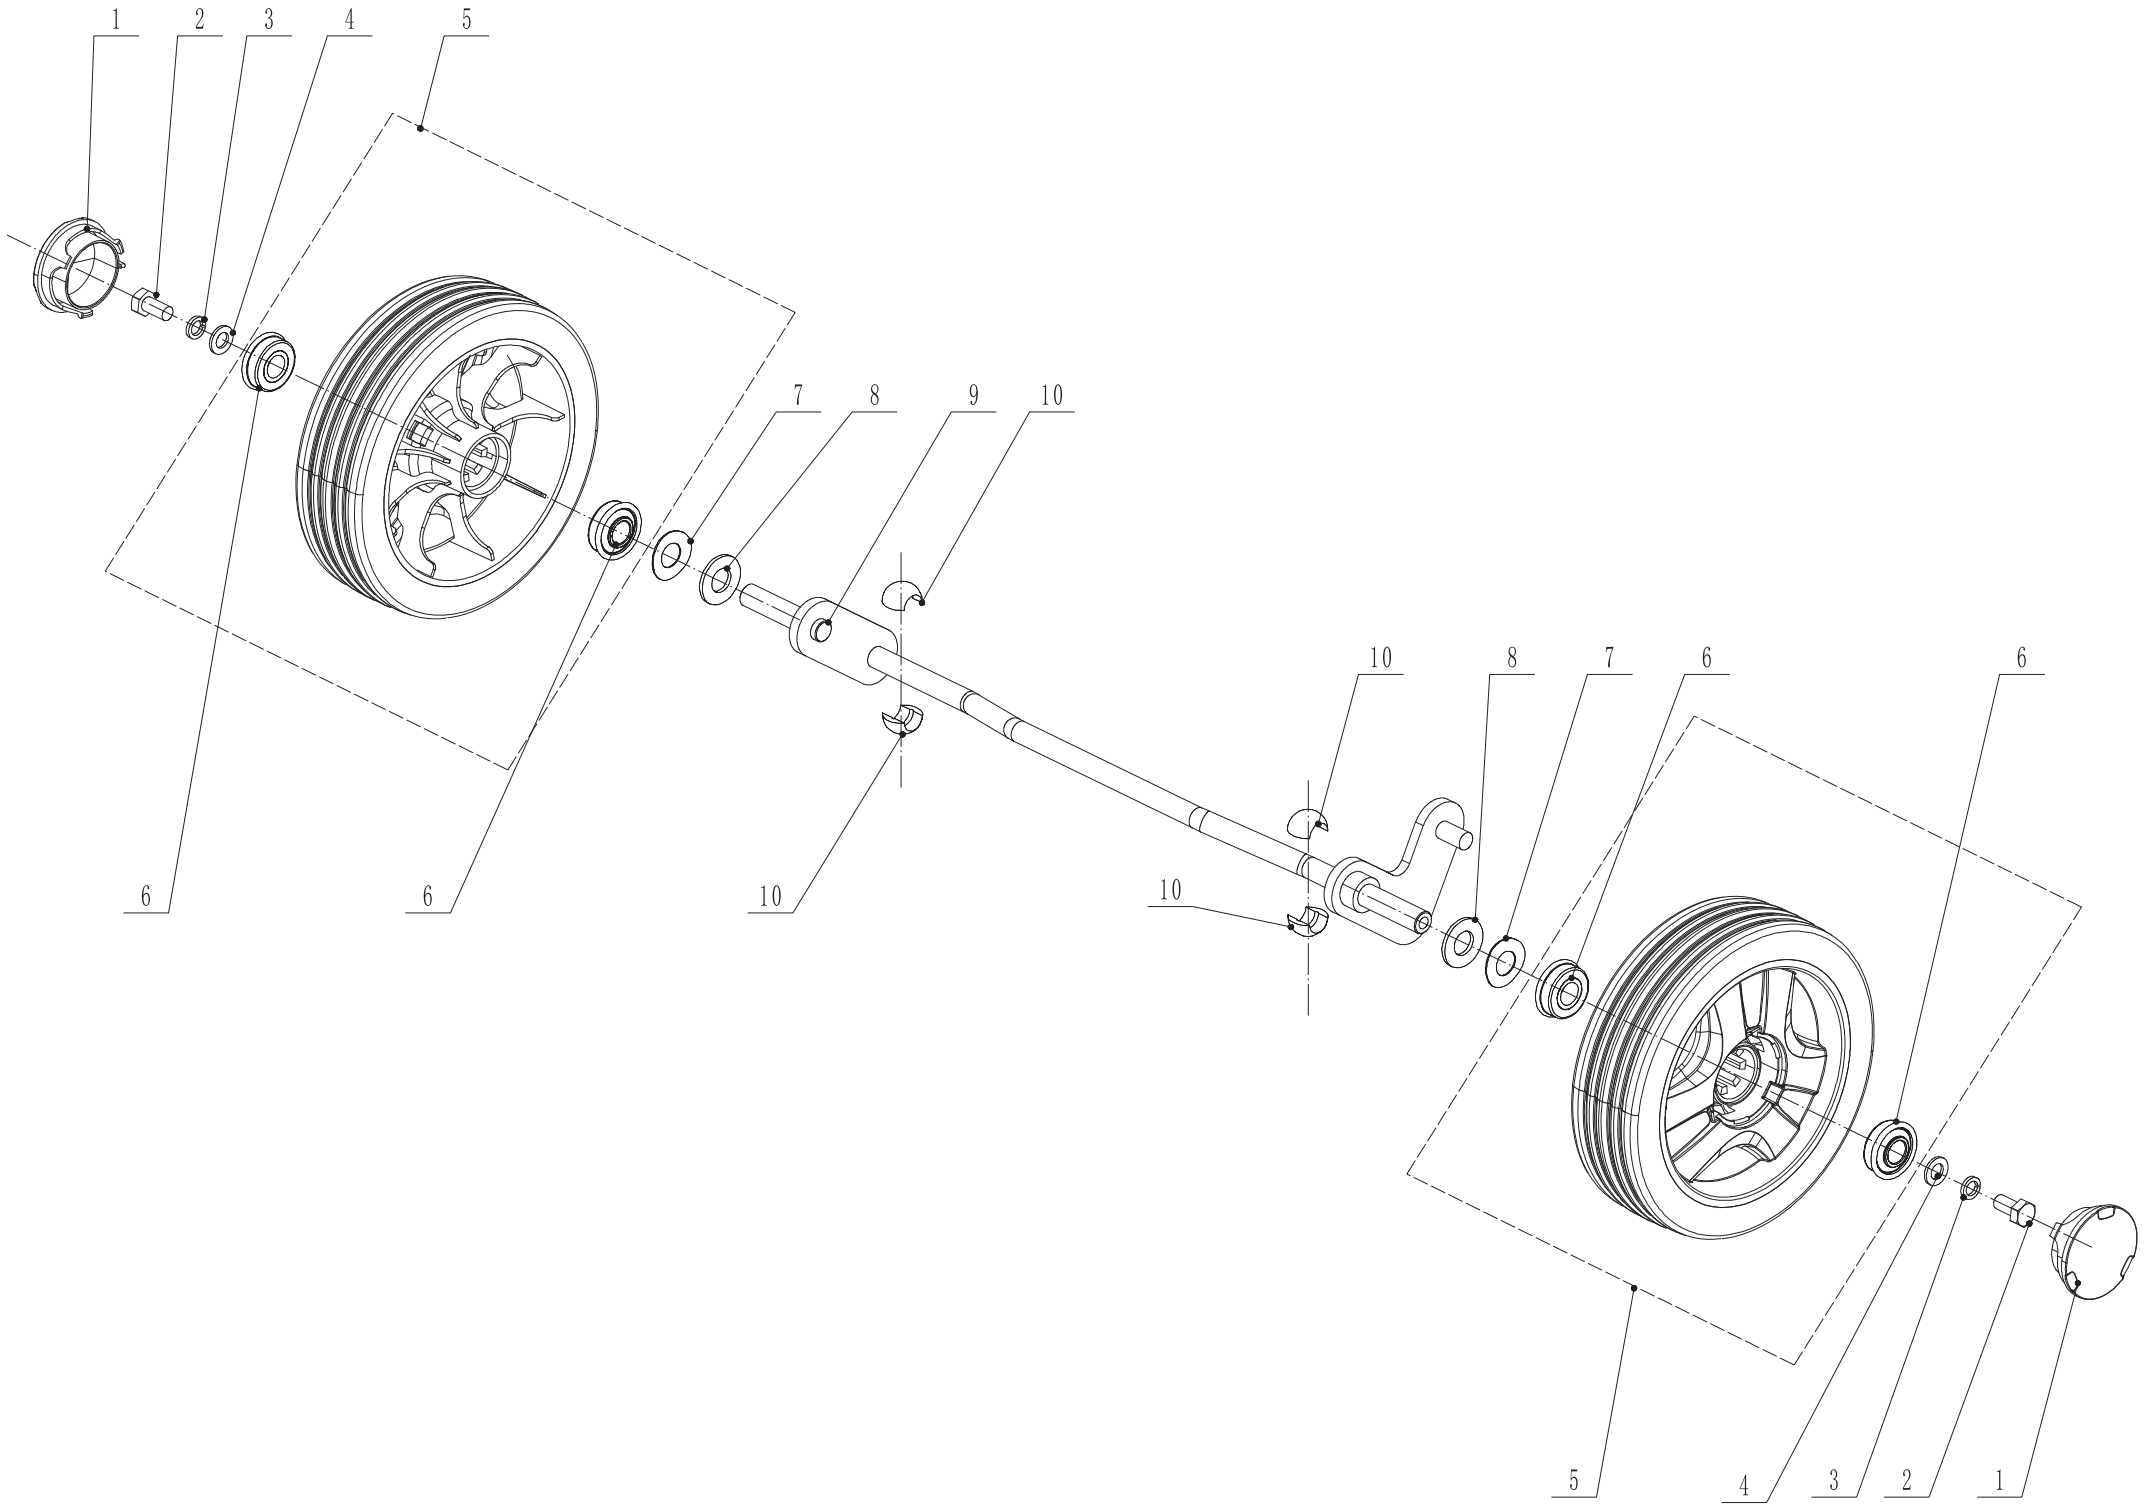

Front Axle - Spare Parts List			
NO	ART	Name	QTY
1	U058-00058	Hub Cap	2
2	UG390-00079	Bolt - M8x16	2
3	U455-00053	Spring Washer - M8	2
4	U455-00061	Plain Washer - M8	2
5	U058-00059	Wheel Assembly	2
6	U455-00056	Bearing	4
7	U455-00057	Spring Washer - M12.7	2
8	U455-00058	Plain Washer - M12.7	2
9	U058-00060	Front Axle	1
10	U455-00059	Bearing Half - Axle	4