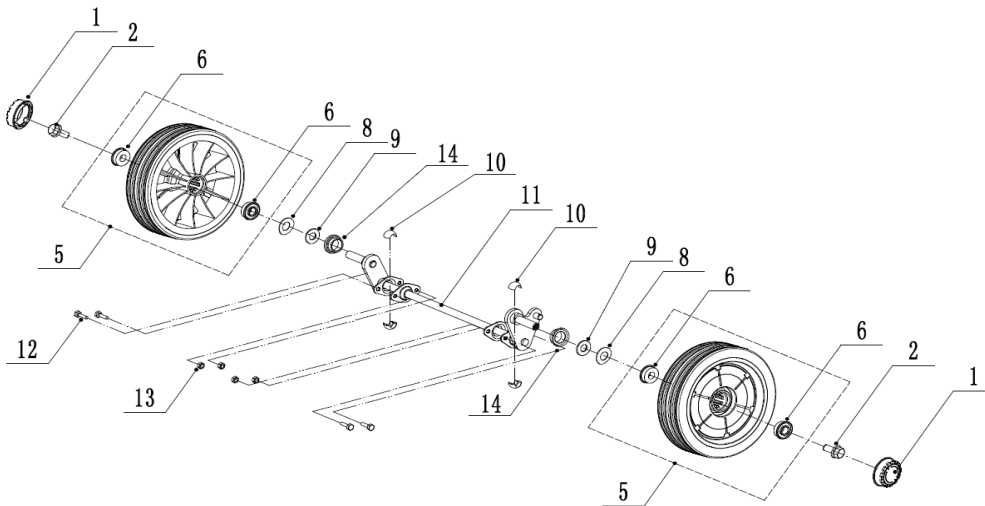

FERRO47HV

FIG.4 Front Axle

NO	ART	NAME	QTY
1	U455-00134	Wheel Cap	2
2	U455-00136	Bolt - M8x15	2
5	U466-00013	Wheel Assembly	2
6	U455-00056	Bearing	4
8	U455-00057	Spacer - M12.7	2
9	U455-00058	Plain Washer - M12.7	2
10	U455-00059	Spherical Bearing	4
11	U455-00060	Front Axle Welding	1
12	U455-00009	Bolt - M6x12	4
13	U455-00013	Lock Nut - M6	4
14	U47PI-00004	waterproof ring	2

FERRO47HV

FIG.5 Rear Axle

NO	ART	NAME	QTY
1	U455-00134	Wheel Cap	2
2	U455-00136	Bolt - M8x15	2
5	U455-00062/2	Wheel Assembly	2
6	U455-00056	WEIBANG Bearing	4
7	U456-00006	Bearing	2
8	U455-00057	Spring Washer - M12.7	2
9	U455-00058	Plain Washer - M12.7	2
10	U455-00063	Rear Wheel Shield	2
12	U455-00064	Rear Axle	1
13	U455-00116	Rear Transmission Assembly	1
14	U455-00066	Nylon Ball Bearing	2
15	U455-00067	Rear Transmission Partition	1
16	U536-00029	Circlip - M20	2
17	U456-00007	Screw - M5x8	2
18	U455-00070	Spring Of Adjustment Lever	1
19	U455-00013	Lock Nut - M6	3
20	U455-00071	Adjustment Lever	1
21	U456-00008	Bolt - M6x14	3
22	U455-00073	Right Bearing Sheath Assembly	1
23	U455-00074	Left Bearing Sheath Assembly	1
24	U455-00075	Dustproof Ring	2
25	U455-00076	Bearing	4
26	U456-00009	Spacer	2
28	U455-00077	Circlip - M12	2
29	U455-00078	Pin For Ratchet	2
30	U455-00079	Ratchet	2
31	U455-00080	Spring	6
32	U455-00081	Pin	6
33	U455-00082	Drive Pinion - R/H	1