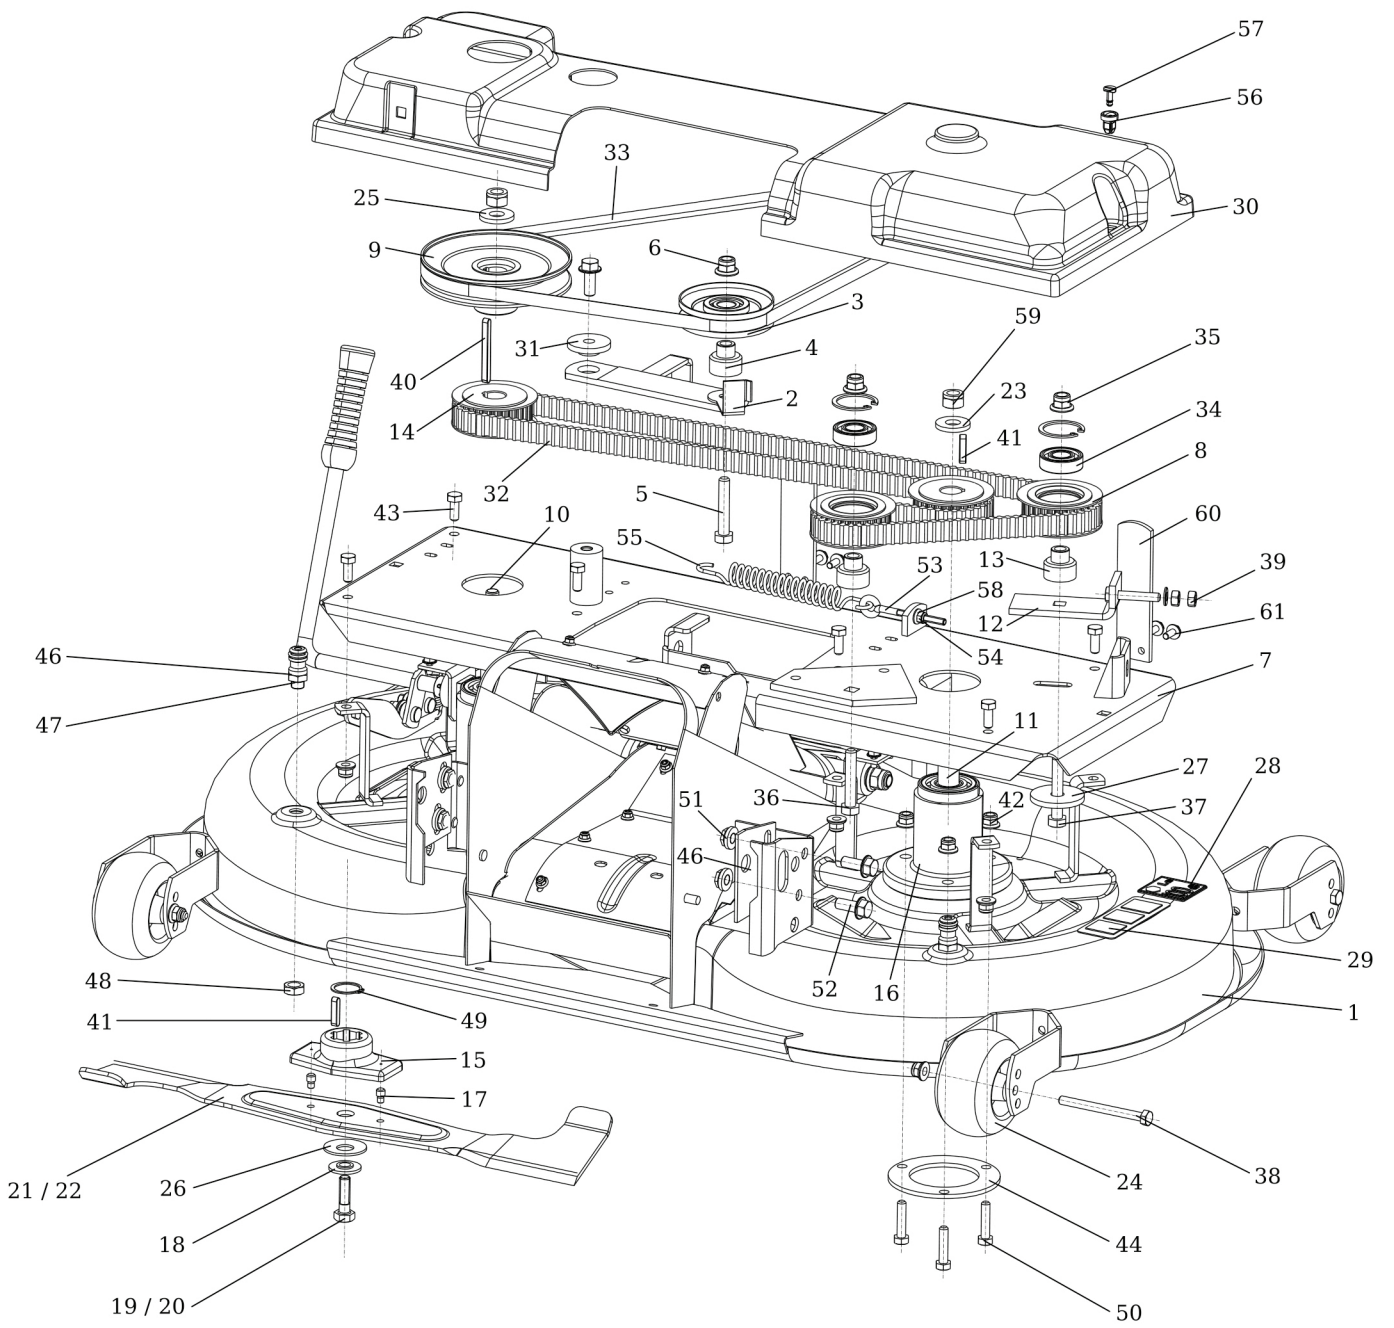

KUJ20-16-0001- Mowing unit n.1

1	S532950472403	Blades cover compl. plug UJ
2	S532913424393	Holder compl.
3	N532150784	Pulley Compensa C-00237/2
4	S532094212013	Pulley spacer
5	N309203525	Screw M 10X55
6	N311129523	Nut M 10 DIN 6926 Zinc
7	S532985422043	Board,main, with plug
8	N532150836	Pulley 28 Z 9-3371-312
9	N532150165	Pulley compl. 9-3325-234
10	S532038128033	Shaft
11	S532038128023	Shaft
12	S532914412013	Foot compl.
13	S532094212013	Pulley spacer
14	N532150860	Pulley 9-3371-277
15	S532098212403	Flange
16	S532038523833	Flange
17	S532093117363	Shear pin
18	S532092207493	Washer
19	N309599008	Screw 0-9011-283 M10 Left
20	N309599017	Screw 0-9011-287 M10
21	S532050422103	Rotary blade left
22	S532050422113	Rotary blade right
23	S532092202133	Washer
24	N532940128	Cutting wheel Etop 100-8,2
25	S532092207273	Washer
26	N311219503	Washer BN 806-40x16.3x2x3.1
27	S532092207533	Washer
28	N283292437	Label 0-8732-559 Noise
29	N283292121	Label 0-8730-510
30	N532151373	Pulley cover 0-8547-206 102
31	S532092212293	WASHER
32	N272211006	Two-sided toothed belt 1760
33	N272731239	V-belt B 17x1425 Li BBT
34	N324162099	Bearing 6205 2 RS C 661B
35	N311129523	Nut M 10 DIN 6926 Zinc
36	N309203525	Screw M 10X55
37	N309503577	Screw M 10X60
38	N309501567	Screw M 8X90
39	N311150503	Nut M 8
40	N311726086	Tongue 6E7x6x63
41	N311726091	Key 6E7X6X28
42	N532150290	Nut M 8 DIN 6926 8 Zinc
43	N309503518	Screw M8X20
44	S532098203373	Cutting reinforcement
45	S532014417363	Cutting foot
46	N532150533	Quick fastener 0-9026-246
47	N273111057	Ring 10.78X2.62 NBR 70-SH
48	N311120511	Nut M 12
49	N311733014	Lock ring 25
50	N309503543	Screw M 8X35
51	N311129522	Nut M10 RIPP KL 10 BN 2798
52	N309578529	Screw M10X25KL100 Ripp. V. DACROM
53	N309578523	Screw M 6x80 with eye BN1006 Zinc
54	N311129525	Nut M 6 DIN 6926
55	N315231193	Spring 0-9746-460