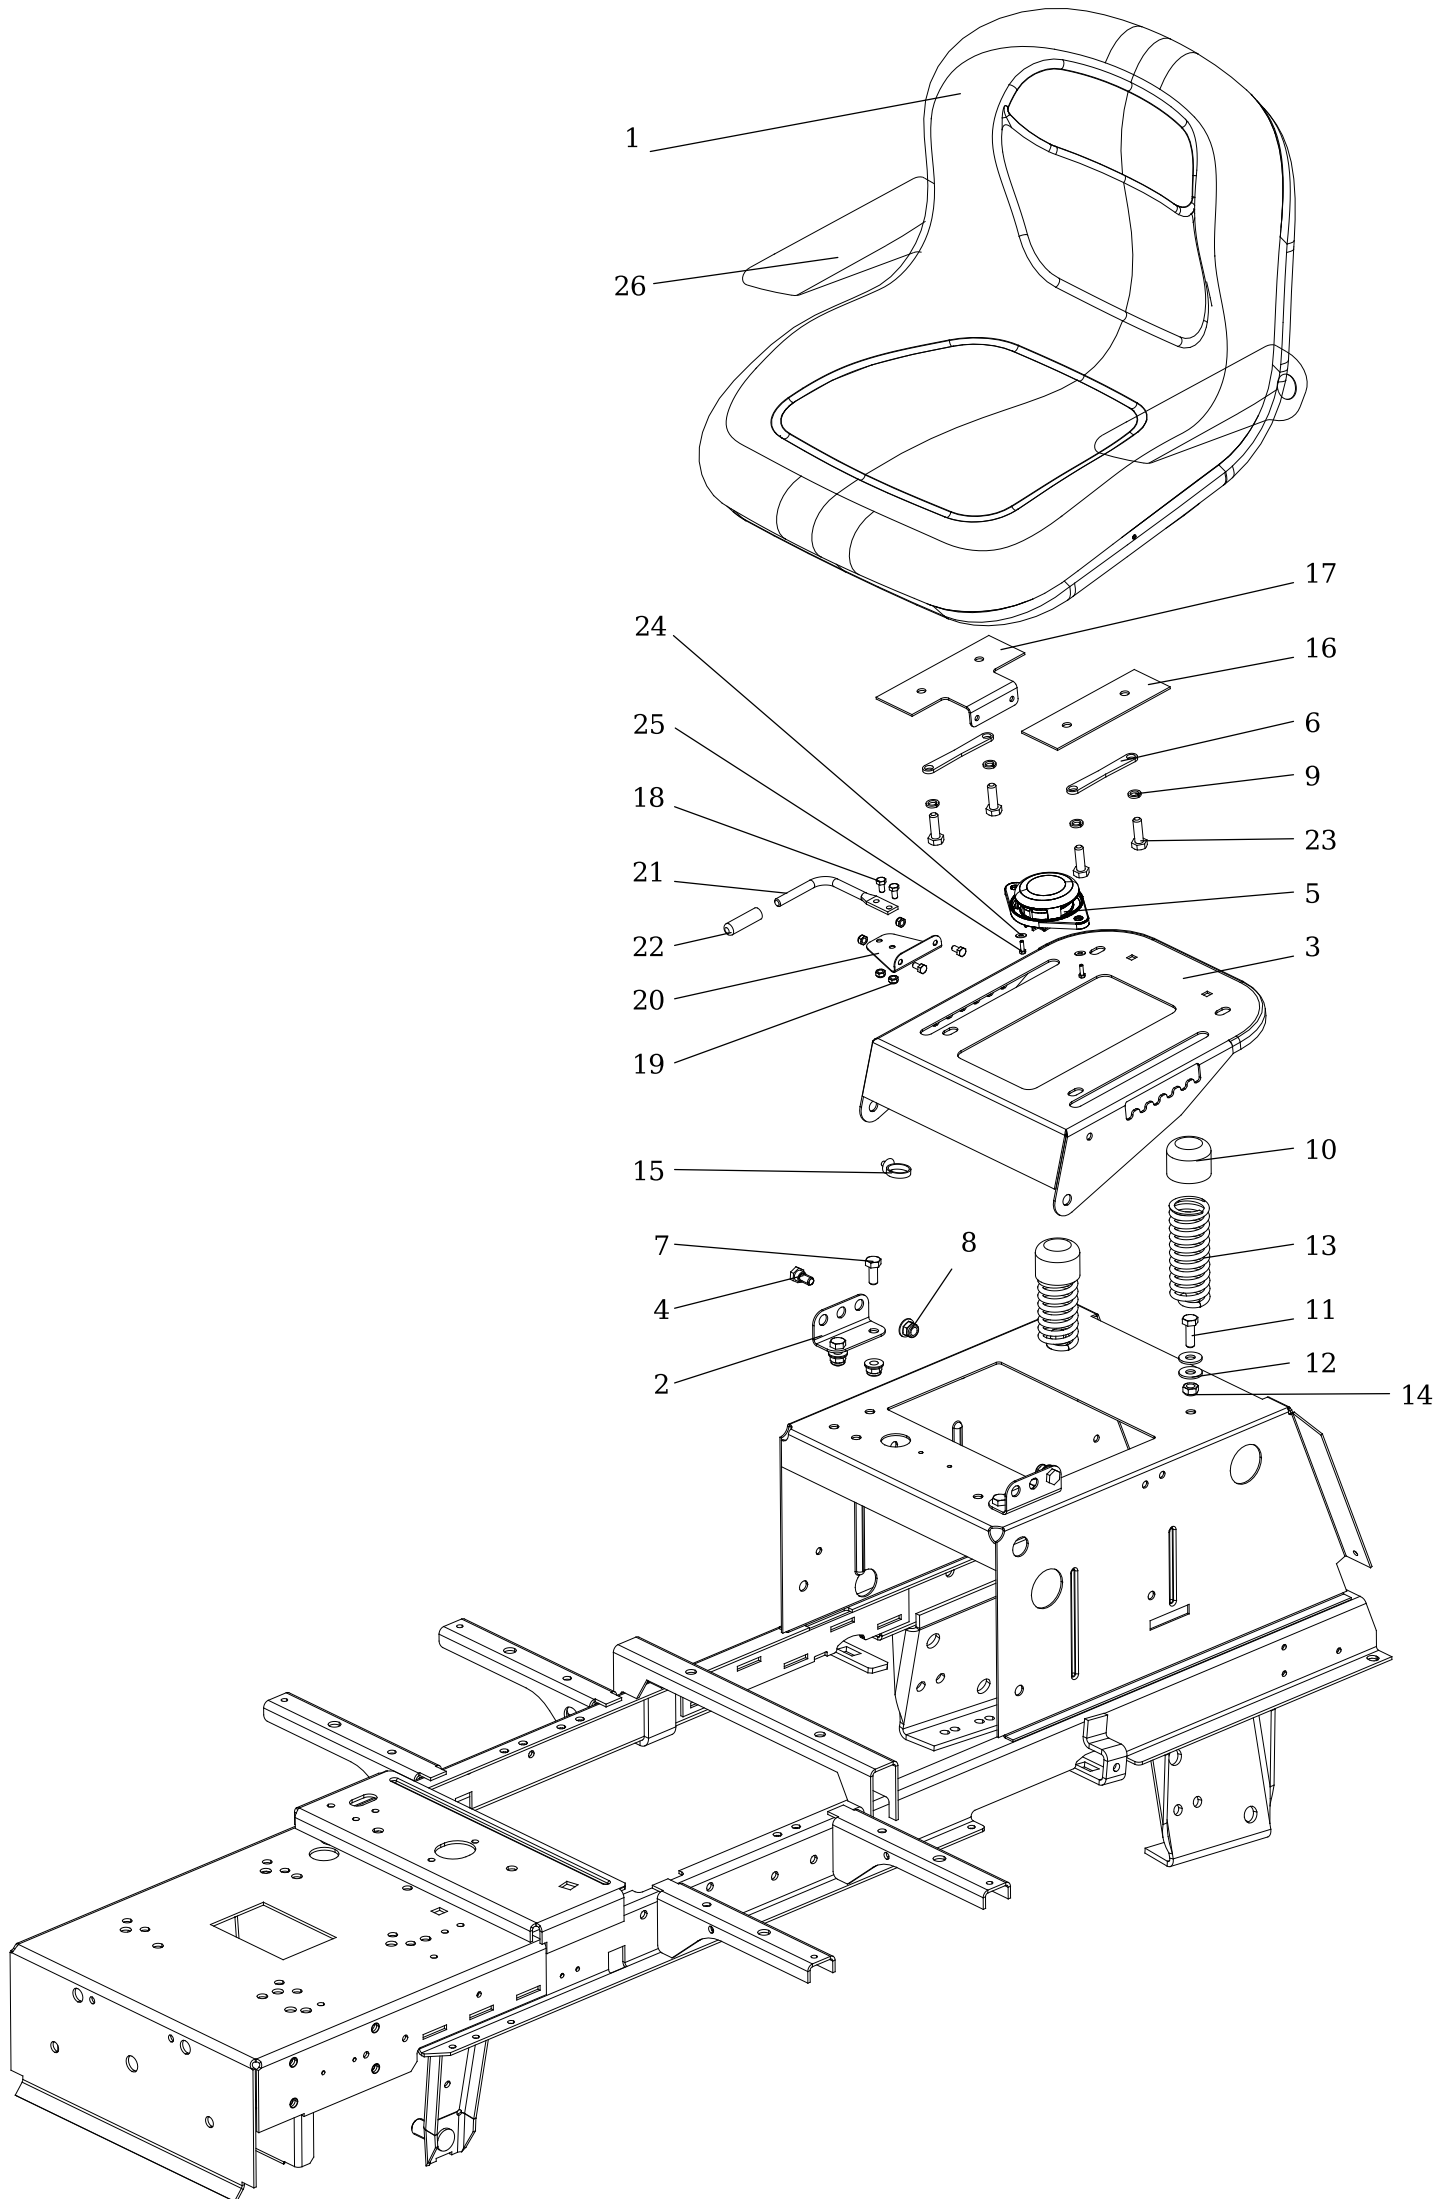

KUJ11-15-0003- Hood n.1 UJ

		Item name	Position
1	N532150988	Seat SP 480 Milsco	
2	S532113402403A	Carrier holder	
3	S532018474683	Seat carrier	
4	N309599012	Carrier screw 0-9016-427	
5	N532150990	Seat switch DELTA 6500-02	
6	S532092322053	Distance washer	
7	N309503518	Screw M8X20	
8	N532150290	Nut M 8 DIN 6926 8 Zinc	
9	N311214502	Washer 8	
10	N532150208	Cover 38/A PVC Black	
11	N309503512	Screw M 8X25	
12	N311212517	Washer 9 Zinc	
13	N315231274	Spring 0-9746-441	
14	N311129501	Nut M 8	
15	N532150211	Clip WSBH 1-0-1	
16	S532113302013	Seat holder	
17	S532113402073	Seat holder	
18	N309203545	Screw M 5x10	
19	N311129515	Nut M5	
20	S532097402283	Seat spring	
21	N532151356	Seat tie rod 0-8043-310	
22	N532150209	Cover 8X40 Vinyl-Flex black	
23	N309578540	Screw M 8x25 DIN 7500 D	
24	N311212515	Washer 4.3	
25	N309315015	Screw ST 4.2x16 BN 1880	
26	N532150989	Arm rests C 7494 BS	