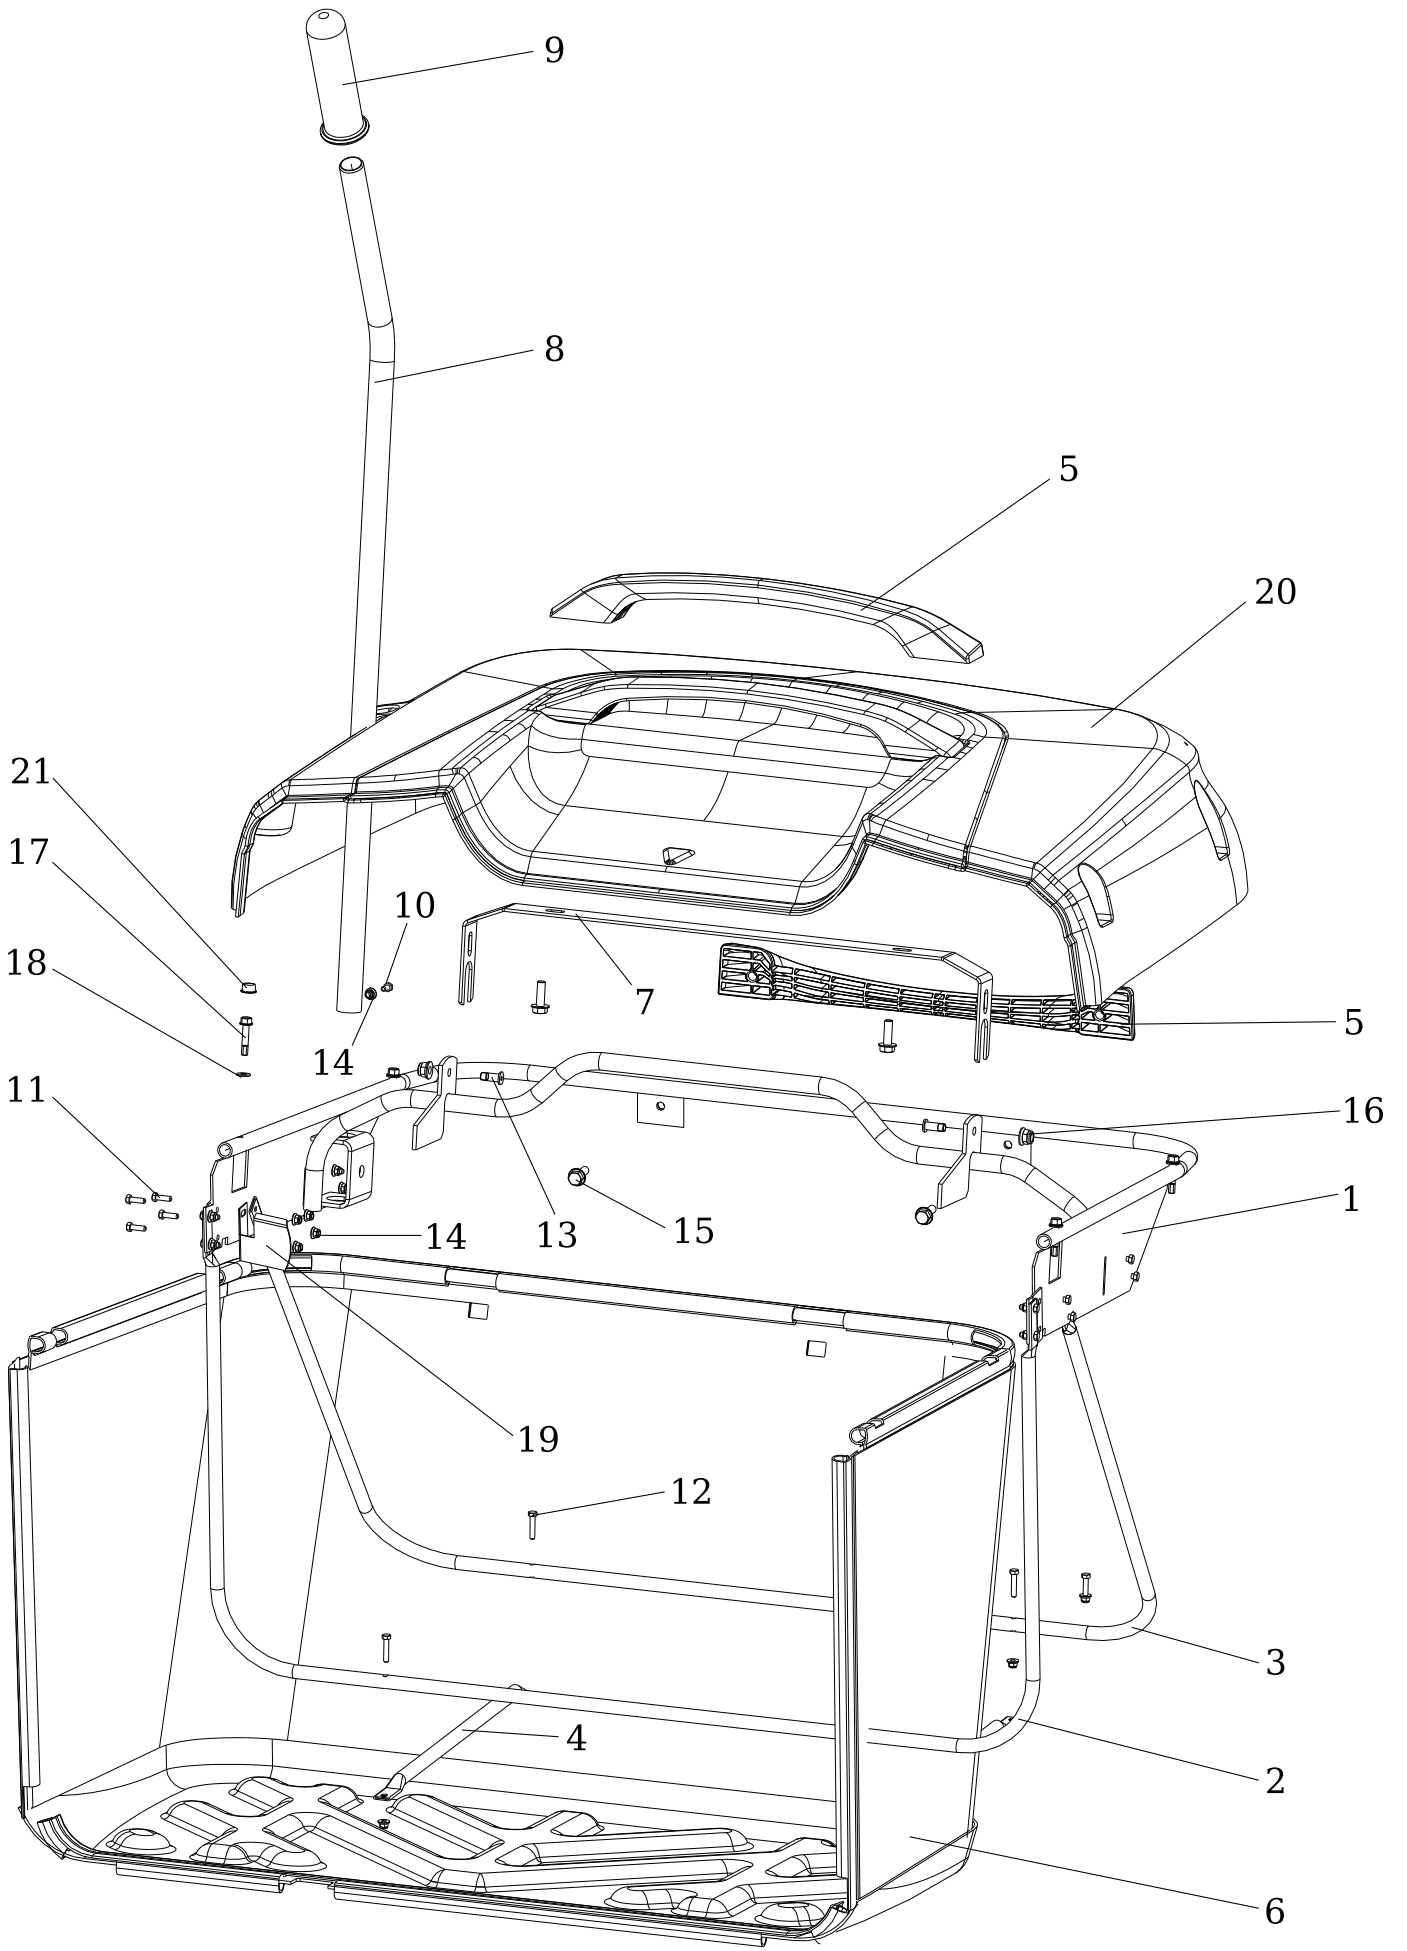

KUJ16-16-0006- Grass collector

1	S532974472093	Frame upper UJ
2	S532074442263	Tube front
3	S532074442283	Tube rear
4	S532074262143	Tube connecting
5	N532151371	Handle compl. 9-1346-201
6	N532151372	Grass bag 9-7432-204
7	S532015408543	Reinforcement
8	S532074202013	Lever Dumping
9	N532151120	Handle MOSS 10189
10	N309203548	Screw M 5X12
11	N309203539	Screw M 5X16
12	N309203557	Screw M 5X25
13	N309578535	Screw M 8X20 BN 1206
14	N311129524	Nut M 5 DIN 6926 Zinc
15	N309578547	Screw M 8x35 KL 100 RIPP Zinc
16	N532150290	Nut M 8 DIN 6926 8 Zinc
17	N309315013	Screw ST 6.3X32 DIN 7504 K
18	N273192056	Washer rubber 6.4x14x1.2
19	S532097402233	Grass box-spring Snapper
20	N532151530	Grass cover 0-7447-243 2016
21	S532085412093	Shield