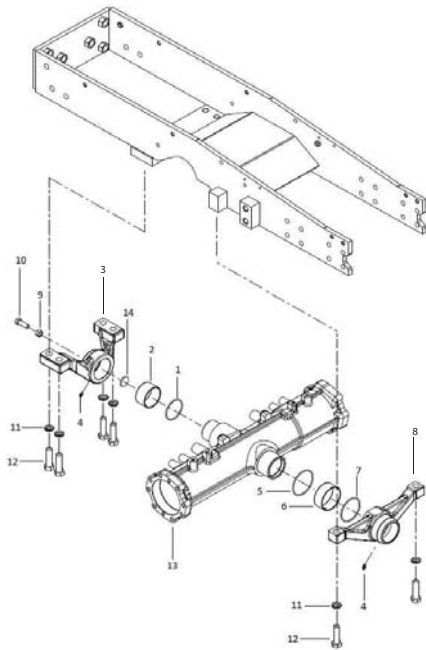

(CENTER PIN SUPPORTER)-9

(CENTER PIN SUPPORTER)-9

Key	Part No	Part Name	Qty		Remark
			A	B	
			C		
1	24321-000600	O-RING	1	1	
2	TA00034105A	BUSH	1	1	
3	TA00048801A	FRONT AXLE SUPPROT ASSY	1	1	
4	24764-060000	NIPPLE, GREASE	2	2	
5	24321-000750	O-RING	1	1	
6	TA00034103A	BUSH	1	1	
7	24321-000700	O-RING	1	1	
8	TA00034102C	REAR AXLE SUPPROT ASSY	1	1	
9	26716-120002	PLATE	1	1	
10	26116-120354	HEX FLANGE BOLT	1	1	
11	22217-160000	SPRING WASHER	6	6	
12	26116-160602	HEX BOLT	6	6	
13	TA00054778A	CASE	1	1	
14	TA00048803A	WASHER	1	1	narrow