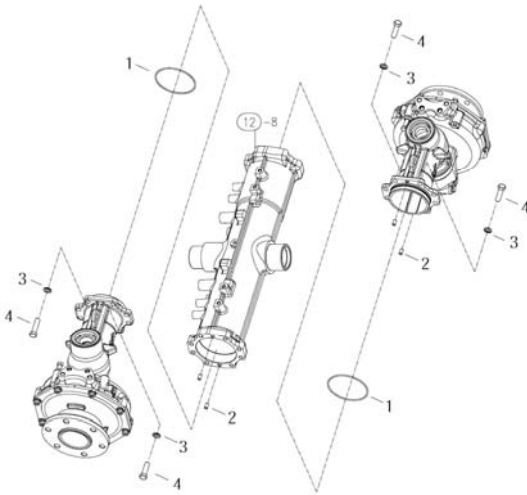

(SPACER) - 20

(SPACER) - 20

Key	Part No	Part Name	Qty			Remark
			A	B	C	
			SB36hc SB47hc			
1	24321-001050	O-RING	2	2		
2	22312-080140	PIN	8	8		
3	22217-120000	SPRING WASHER	16	16		
4	TC60400000A	BOLT	16	16