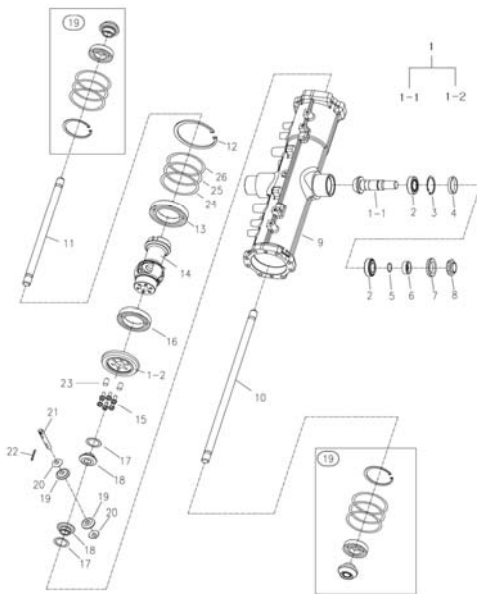

(RING GEAR, DIFFERENTIAL GEAR)-12

(RING GEAR, DIFFERENTIAL GEAR)-12

Key	Part No	Part Name	Qty			Remark
			A	B	C	
			A B C			
1	TA00033454C	RING GEAR ASSY	1	1		SB36hc
1-1	TA00033455B	DRIVE PINION	1	1		SB47hc
1-2	TA00033456C	RING GEAR	1	1		
2	24141-320060	ROLLER BEARING	2	2		
3	22252-000550	SNAP RING	1	1		
4	TA00033478A	COLLAR	1	1		
5	24311-000300	O-RING	1	1		
6	TA00033471A	BUSH	1	1		
7	24421-405508	OIL SEAL	1	1		
8	TA00033472A	NUT	1	1		
9	TA00041532A	CASE	1	1		narrow
10	TA00041539A	FRONT FIRST SHAFT	1	1		narrow
11	TA00041540A	FRONT FIRST SHAFT	1	1		narrow
12	22252-001100	SNAP RING	2	2		
13	24101-060144	BALL BEARING	1	1		
14	TA00033451B	DIFFERENTIAL CASE	1	1		
15	22351-080040	PIN	2	2		
16	TA00038926A	HEX FLANGE BOLT	6	6		
17	24101-060134	BALL BEARING	2	2		
18	TC57120000A4	LINER	2	2		
19	TC57090000A4	DIFFERENTIAL GEAR 14	2	2		
20	TC57100000A4	DIFFERENTIAL GEAR 10	2	2		
21	TC57130000A4	LINER	2	2		
22	TC57110000B4	SHAFT, DIFFERENTIAL PINION	1	1		
23	22351-040040	SPRING PIN	1	1		
24	TA00033482A	SHIM, 0.5T	1	1		
25	TA00033483A	SHIM, 0.3T	1	1		
26	TA00033484A	SHIM, 0.2T	1	1