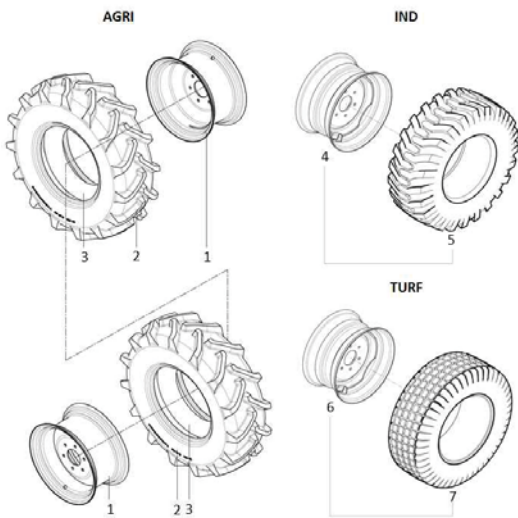

Key	Part No	Part Name	Qty			Remark
			A	B	C	
1	TA00053729A	WHEEL ASSY	2	2		
2	TL1902000B1	TIRE (8-16-4PR)	2	2		
3	TE1903000A9	TUBE (8-16-4PR)	2	2		
4	TA00057919A	ASSY,WHEEL	2	2		
5	TA00057921A	TIRE (10-16.5)	2	2		
6	TA00047155A	WHEEL ASSY	2	2		
7	TA00047153B	Turf Tire(27X8.50-15)	2	2