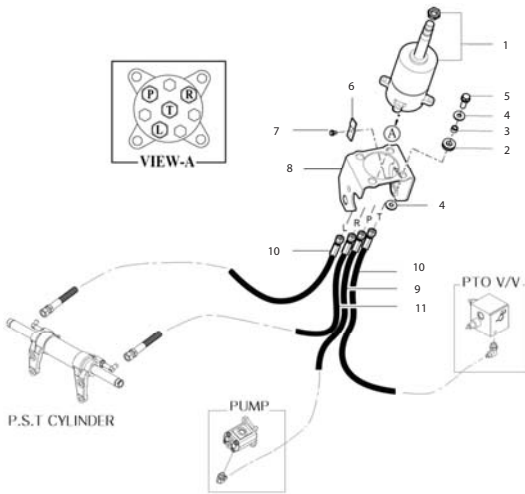

P.S.T (P.S.T HOSE)-34

P.S.T (P.S.T HOSE)-34

Key	Part No	Part Name	Qty			Remark
			A	B	C	
			A	B	C	
1	TA00055061A	VALVE UNIT, STEERING	1	1		
2	TA00053408A	GROMMET	4	4		
3	TA00055575A	COLLAR, 08X12X7.3	4	4		
4	TA00055576A	WASHER, 9X22X2	8	8		
5	26014-080252	WASHER ASSY HEX BOLT	4	4		
6	TA00055578A	PLATE, GUIDE	1	1		
7	26014-060102	WASHER ASSY HEX BOLT	1	1		
8	TA00055572A	BRACKET COMP, STEERING	1	1		
9	TA00055276A	HOSE ASSY, P	1	1		
10	TA00055275B	HOSE ASSY(L, R, P)	2	2		
11	TA00057917A	HOSE ASSY, R	1	1