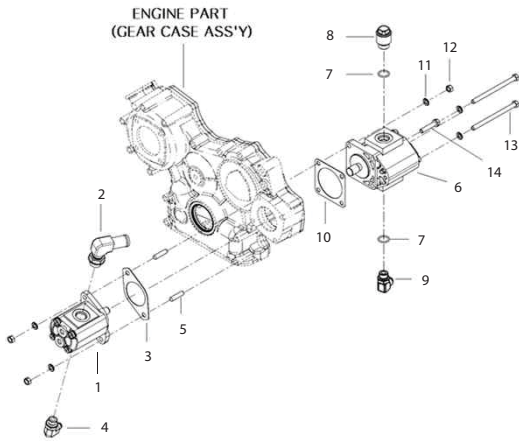

(CHASSIS)

(HYD PUMP)-92

(HYD PUMP)-92

Key	Part No	Part Name	Qty			Remark
			A	B	C	
			SB36hc			
1	TA00039797A	HYD PUMP	1	1		
2	TRC9140000A	ELBOW	1	1		
3	TZG1700000A	PACKING	1	1		
4	NT34620000A	ELBOW	1	1		
5	26216-080222	STUD BOLT	2	2		
6	TA00001404A	HYD PUMP	1	1		
7	24311-000180	O-RING	2	2		
8	TCC9040000A	JOINT	1	1		
9	TA00039579A	ELBOW	1	1		
10	HH02080000A	PACKING	1	1		
11	22217-080000	SPRING WASHER	5	5		
12	26716-080002	HEX NUT	3	3		
13	26116-081152	HEX BOLT	2	2		
14	26013-080402	BOLT W/WASHER	1	1		

(CHASSIS)

HST (HYD SHIFT TRANSMISSION PEDAL)-93

HST (HYD SHIFT TRANSMISSION PEDAL)-93