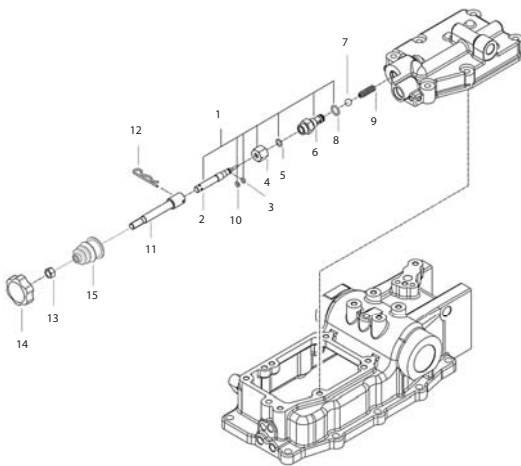

Key	Part No	Part Name	Qty			Remark
			A	B	C	
			A	B	C	
1	TA00046966A	STOP V/V	1	1		
2	TA00046967A	SCREW	1	1		
3	24315-000360	O-RING	1	1		
4	TA00033885A	NUT	1	1		
5	24311-000100	O-RING	1	1		
6	TA00033890B	BODY, STOP V/V	1	1		
7	24190-140001	STEEL BALL	1	1		
8	24311-000140	O-RING	1	1		
9	TA00024091B	SPRING	1	1		
10	TA00036537A	RING, BACKUP	1	1		
11	TA00046969A	BOLT	1	1		
12	22360-180000	SNAP PIN	1	1		
13	26716-100002	HEX NUT	1	1		
14	TF0904000044	KNOB	1	1		
15	FTE0300000A	BOOTS	1	1