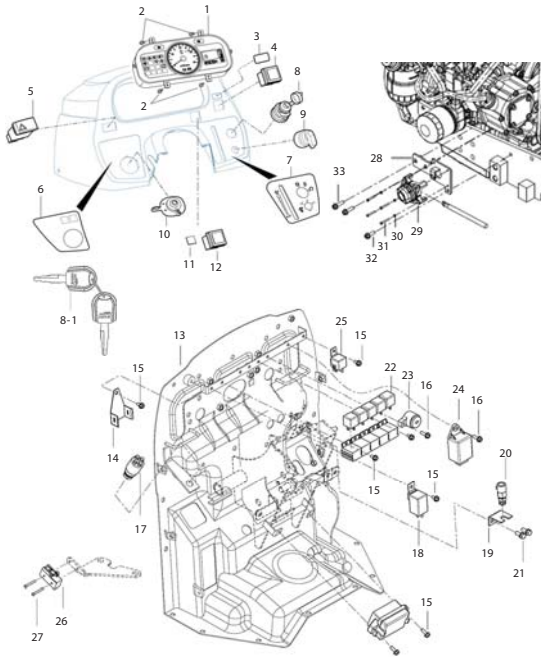

(CHASSIS)

(SWITCH)-125

(SWITCH)-125

Key	Part No	Part Name	Qty		Remark
			A	B	
			C		
1	HA00001450A	PANEL ASSY, METER	1	1	
2	26023-040102	SCREW, C/R PAN/SP	4	4	
3	TA00055449A	LABEL, PTO	1	1	
4	HA000015254A	SWITCH ASSY, ALTERNATOR	1	1	
5	HA00001476A	HAZARD SWITCH	1	1	
6	TA00055447A	LABEL, LH CONTROL	1	1	
7	TA00055448A	LABEL, RH CONTROL	1	1	
8	HA00001500A	SWITCH SET, ROTARY	1	1	
8-1	TA00052576A	KEY	1	1	
9	HA00001472A	SWITCH ASSY	1	1	
10	HA00000067A	COMBINATION SWITCH	1	1	
11	TA00055452A	PLUG	1	1	
12	HA00001033A	CRUISE SWITCH	1	1	HST
13	TA00054444A	DASH PANEL ASSY	1	1	
14	CA00004121B	CASE	1	1	
15	26013-060162	WASHER ASSY HEX BOLT	7	7	
16	26013-060202	WASHER ASSY HEX BOLT	1	1	
17	HA00000361A	SAFETY SWITCH, CLUTCH	1	1	
18	HA00001368A	FLASHER SET	1	1	
19	TA00055609A	PLATE	1	1	
20	TZCS110000A	STOP LAMP SWITCH	1	1	
21	26013-080202	WASHER ASSY HEX BOLT	2	2	
22	FTCS130000A	RELAY	5	5	
23	RN66310000A	BUZZER	1	1	
24	HA00001588A	CONTROL UNIT	1	1	
25	FT9160000A	GLOW/RELAY	1	1	
26	FTCS110000A	PTO CONNECT SWITCH	1	1	
27	26557-040302	SCREW	2	2	
28	TA00053734A	BRACKET, POWER DOWN	1	1	
29	HA00001352A	SWITCH, POWER DOWN	1	1	
30	22127-040000	SPRING WASHER	4	4	
31	26557-040302	(+) SCREW	4	4	
32	26106-080302	HEX FLANGE BOLT	2	2	
33	26106-080252	HEX FLANGE BOLT	1	1	

(CHASSIS)