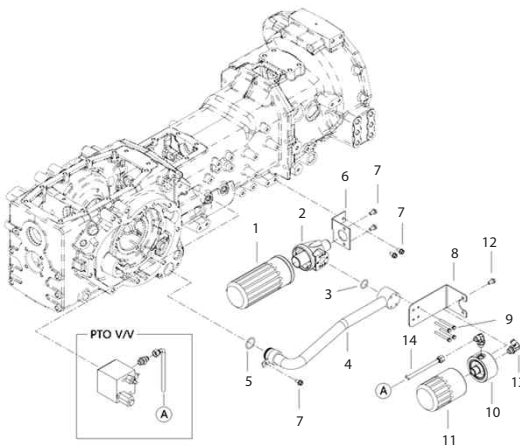

Key	Part No	Part Name	Qty		Remark
			A	B	
			C		
1	TA00025238	FILTER	1	1	
2	TR8020011A	FILTER COVER	1	1	
3	24321-000250	O-RING	1	1	
4	TA00053960A	LOWER PRESSURE PIPE(FILTER)	1	1	
5	24311-000320	O-RING	1	1	
6	TA00053957A	FILTER COVER BRACKET	1	1	
7	26106-080162	HEX FLANGE BOLT	5	5	
8	TA00043722A	BRACKET	1	1	
9	26013-060602	BOLT W/WASHER	4	4	
10	TA00043718A	FILTER COVER	1	1	
11	TA00043153A	FILTER	1	1	
12	26106-080122	HEX FLANGE BOLT	2	2	
13	CEE4050000A	ELBOW	2	2	
14	TA00043154B	HOSE	1	1