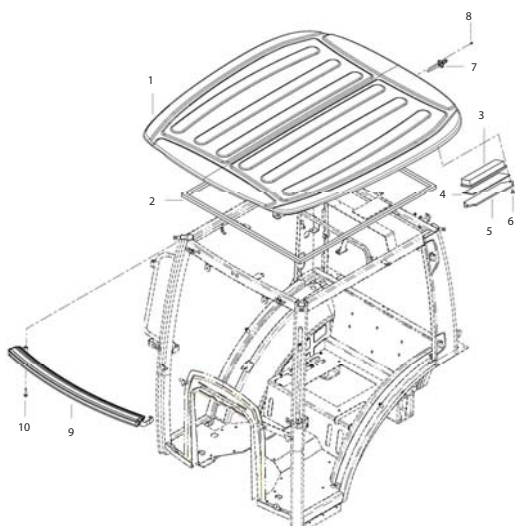

(ROOF ASS'Y)-(200)