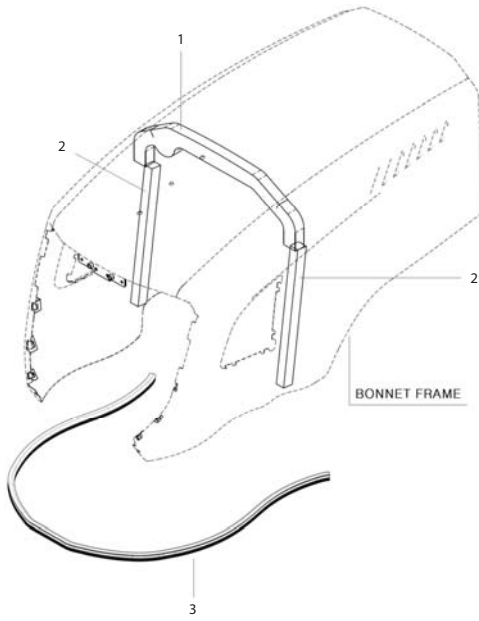

(CHASSIS)

(BONNET)-135

(BONNET)-135

Key	Part No	Part Name	Qty		Remark
			A	B	
			C		
1	TA00041593B	URETHANE	1	1	
2	TA00041594A	URETHANE	2	2	
3	TA00041790A	STRIP, BONNET	1	1	

(CHASSIS)

(LOCKING ASS'Y, BONNET)-136

(LOCKING ASS'Y, BONNET)-136