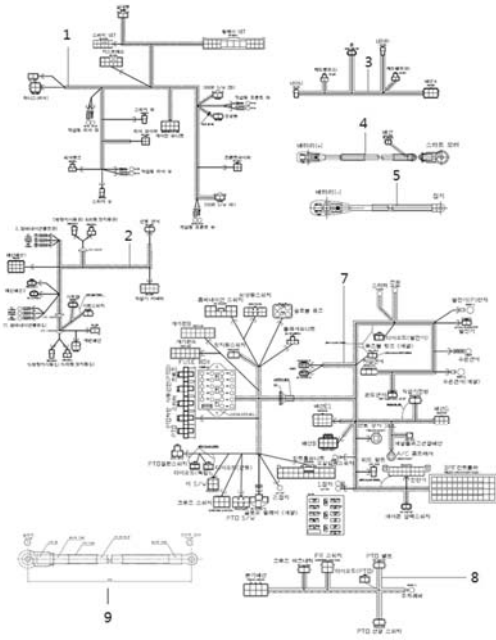

(CHASSIS)

(ELEC WIRING)-119

(ELEC WIRING)-119

Key	Part No	Part Name	Qty			Remark
			A	B	C	
			SB36hc	SB47hc		
1	HA00001447A	HARNESS	1	1		
2	HA00001560A	HARNESS	1	1		
3	HA00001477A	HARNESS, G	1	1		
4	TCDS270900C	BATTERY CABLE(-)	1	1		
5	HA00000980A	BATTERY CABLE(-)	1	1		
7	HA00001588A	HARNESS, A	1	1		
8	HA00001479A	HARNESS, B	1	1		
9	HA00000134B	CHARGE CABLE	1	1		

(CHASSIS)

(BATTERY)-124

(BATTERY)-124