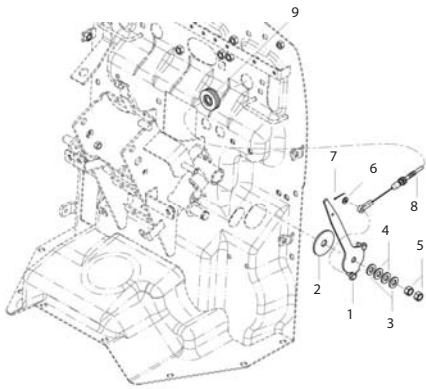

(CHASSIS)

(LEVER ACCELERATOR)-1

(LEVER ACCELERATOR)-1

Key	Part No	Part Name	Qty			Remark
			A	B	C	
			A			
			B			
1	TA0005209A	LEVER ASSY, ACCELERATOR	1	1		
2	TA0005570A	LINING, 13X50X3	1	1		
3	22137-100000	PLAIN WASHER	2	2		
4	TA00053101A	SPRING WASHER	2	2		
5	26716-100002	HEX NUT	2	2		
6	22137-060000	PLAIN WASHER	2	2		
7	22417-160180	COTTER PIN	2	2		
8	TA00055212A	WIRE, ACCELERATOR	1	1		
9	TA00048755A	FROMMET,ACCELERATOR WIRE	1	1		

(CHASSIS)