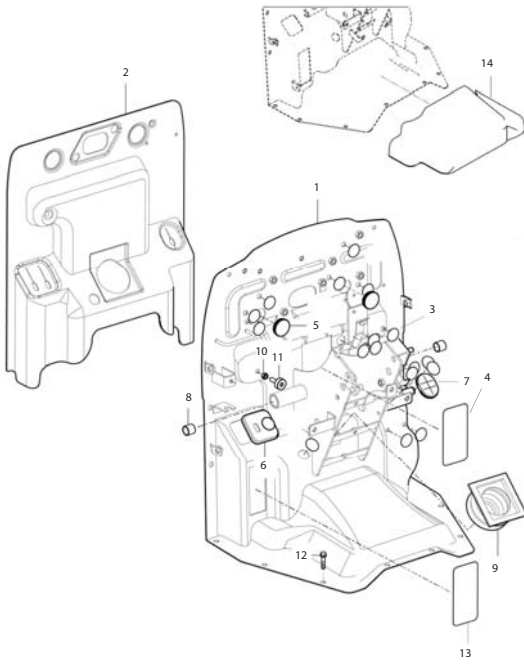

(CHASSIS)

(DASH PANEL)-(192)

(DASH PANEL)-(192)

Key	Part No	Part Name	Qty			Remark
			A	B	C	
1	TA00055270B	PANEL COMP, DASH	1	1		
2	TA00055528A	INSULATOR, DASHPANEL	1	1		
3	TA00055556A	LABEL, SEAL D30	18	18		
4	TA00057833A	LABEL, DASH PANEL	1	1		
5	TA00052095A	CAP, RUBBER 30	2	2		
6	TA00055553A	INSULATOR	1	1		
7	TA00055554A	INSULATOR	1	1		
8	TA00051760A	BUSH, 20X23X20	2	2		
9	TA00055558A	BOOT, STEERING HOSE	1	1		
10	26716-080002	HEX NUT	1	1		
11	TA00052169A	RUBBER, CUSHION B	1	1		
12	26014-080202	WASHER ASSY HEX BOLT	8	8		
13	TA00055557A	LABEL, SEAL CLUTCH	1	1		
14	TA00057366A	INSULATOR	1	1		