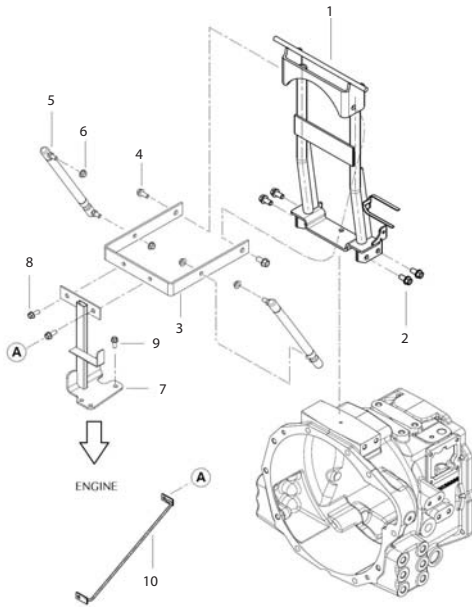

(BONNET SUPPORT)-137

(BONNET SUPPORT)-137

Key	Part No	Part Name	Qty			Remark
			A	B	C	
			C			
1	TA00054436D	BONNET HINGE ASSY	1	1		
2	26106-100222	HEX FLANGE BOLT	4	4		
3	TA00041005B	SUPPORT ASSY	1	1		
4	26106-100202	HEX FLANGE BOLT	2	2		
5	TA00041773A	GAS SPRING	2	2		
6	26367-080002	HEX FLANGE NUT	4	4		
7	TA00041003B	SUPPORT ASSY, BONNET	1	1		
8	26106-080162	HEX FLANGE BOLT	2	2		
9	26106-080122	HEX FLANGE BOLT	3	3		
10	TA00041933A	SUPPORT ASSY	1	1