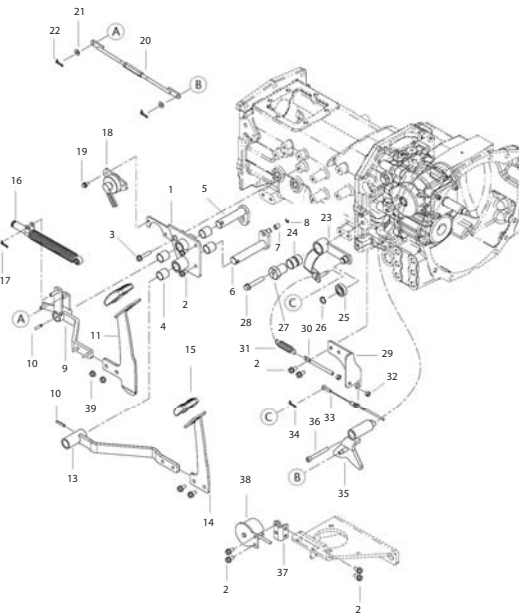

Key	Part No	Part Name	Qty			Remark
			A	B	C	
			SB36hc			
1	TA00054821A	BRACKET ASSY, PEDAL	1	1		
2	26106-080162	HEX FLANGE BOLT	8	8		
3	26106-080402	HEX FLANGE BOLT	1	1		
4	24550-022250	BUSH	4	4		
5	TA00042599B	SHAFT ASSY, FRONT	1	1		
6	TA00042600B	SHAFT ASSY, REAR	1	1		
7	TA00033126A	ROLLER	1	1		
8	22272-000060	SNAP RING	1	1		
9	TA00054825C	PEDAL ASSY, FRONT	1	1		
10	22351-060030	SPRING PIN	2	2		
11	TA00054831B	PEDAL ASSY, FRONT	1	1		
12	26106-080162	HEX FLANGE BOLT	2	2		
13	TA00054829A	PEDAL ASSY, REAR	1	1		
14	TA00054833B	PEDAL ASSY, REAR	1	1		
15	TA00001508A	PEDAL COVER	2	2		
16	RA00007052A	DAMPER	1	1		
17	RR64050000B	SNAP PIN	2	2		
18	TC09110000B	SWITCH(FRI)	1	1		
19	26014-060162	BOLT W/WASHER	2	2		
20	TA00057926A	ROD ASSY	1	1		
21	22137-080000	PLAIN WASHER	2	2		
22	RR64050000B	SNAP PIN	2	2		
23	TA00054883A	ARM ASSY	1	1		
24	24550-025150	BUSH	2	2		
25	24104-060030	BALL BEARING	1	1		
26	22242-000170	SNAP RING	1	1		
27	TA00001830C	SHAFT	1	1		
28	26013-100602	BOLT W/WASHER	1	1		
29	TA00054880A	HOLDER ASSY, SPRING	1	1		
30	CE78050000A	BOLT	1	1		
31	CA45140000A	SPRING	1	1		
32	26716-080002	HEX NUT	2	2		
33	TA00043014A	WIRE	1	1		
34	RR47070000B	SNAP PIN	1	1		
35	TA00042569C	JOINT	1	1		
36	26450-080702	HEXAGON SOCKET BOLT	1	1		
37	TA00054830A	BRACKET ASSY, CRUISE	1	1		
38	HA00000037A	CRUISE MAGNET	1	1		
39	26367-060002	HEX FLANGE NUT	2	2