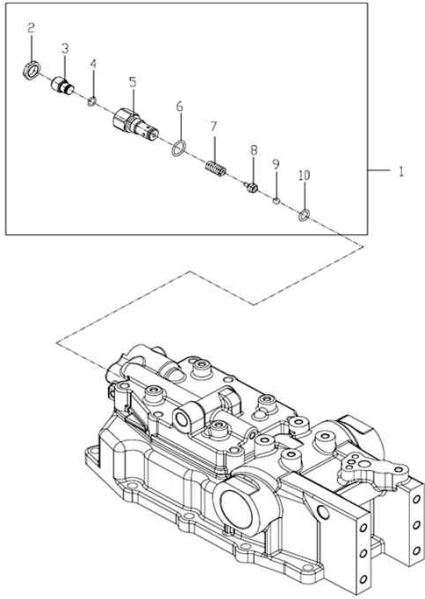

(SAFETY VALVE)-108

(SAFETY VALVE)-108

Key	Part No	Part Name	Qty			Remark
			A	B	C	
			A	B	C	
1	TA00036187A	SAFETY VALVE ASSY	1	1		
2	TA00036419A	NUT	1	1		
3	TA00036418A	BOLT	1	1		
4	24315-000100	O-RING	1	1		
5	TA00036392A	BODY, SAFETY VALVE	1	1		
6	24315-000180	O-RING	1	1		
7	TA00036420A	SPRING	1	1		
8	TA00036417A	BALL GUIDE	1	1		
9	24190-100001	STEEL BALL	1	1		
10	24315-000125	O-RING	1	1		

(STOP VALVE)-109

(STOP VALVE)-109