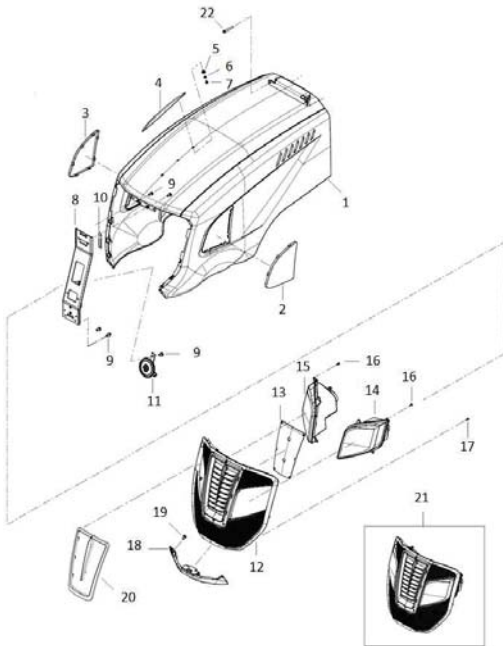

(BONNET)-135

(BONNET)-135

Key	Part No	Part Name	Qty		Remark
			A	B	
			C		
1	TA00041144D	BONNET FRAME ASSY	1	1	
2	TA00041142A	WIRE NETTING(L)	1	1	
3	TA00041143A	WIRE NETTING(R)	1	1	
4	TA00041210A	EMBLEM	1	1	
5	VD06370000B	CUSHION, RUBBER	3	3	
6	22157-060000	PLAIN WASHER	3	3	
7	22587-480126	TAPPING SCREW	3	3	
8	TA00053545A	SUPPORT ASSY, FRONT	1	1	
9	26106-080162	HEX FLANGE BOLT	5	5	
10	TT80180000A	CLAMP	2	2	
11	HA00000929A	HORN ASSY	1	1	
12	TA00041607B	FRONT MASK	1	1	
13	TA00041581A	WIRE NETTING, FRONT	1	1	
14	TA00041596A	HEAD LAMP(LH)	1	1	
15	TA00041597A	HEAD LAMP(RH)	1	1	
16	22587-480206	TAPPING SCREW	2	2	
17	22587-480126	TAPPING SCREW	27	27	
18	TA00041156A	LOWER BONNET	1	1	
19	26367-080002	HEX FLANGE NUT	2	2	
20	TA00042801A	DECO FRONT MASK	1	1	
21	TA00041608A	FRONT MASK ASSY	1	1	
22	26117-080409	HEX FLANGE	2	2