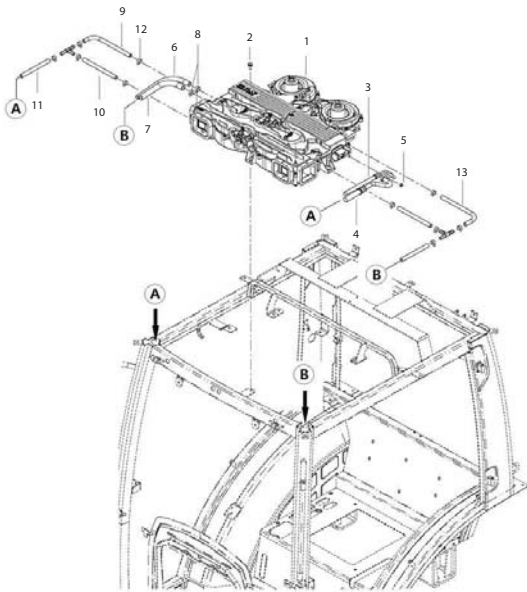

(CHASSIS)

(A/C ASS'Y, CABIN)-(203)

(A/C ASS'Y, CABIN)-(203)

Key	Part No	Part Name	Qty		Remark
			A	B	
			C		
1	TA00054724A	HVAC	1	1	
2	26014-080252	WASHER ASSY HEX BOLT	6	6	
3	TA00054951A	HOSE, HIGH PRESSURE	1	1	
4	TA00054950B	HOSE, LOW PRESSURE	1	1	
5	26367-080002	HEX FLANGE NUT	1	1	
6	TA00054727A	HOSE A, HEATER	1	1	
7	TA00054728B	HOSE B, HEATER	1	1	
8	23080-019000	HOSE CLAMP	2	2	
9	TA00057452A	HOSE, DRAIN	1	1	
10	TA00056168A	HOSE, DRAIN	2	2	
11	TA00053369B	HOSE, DRAIN	2	2	
12	23080-016000	HOSE CLAMP	10	10	
13	TA00056169B	HOSE, DRAIN	1	1	

(CHASSIS)