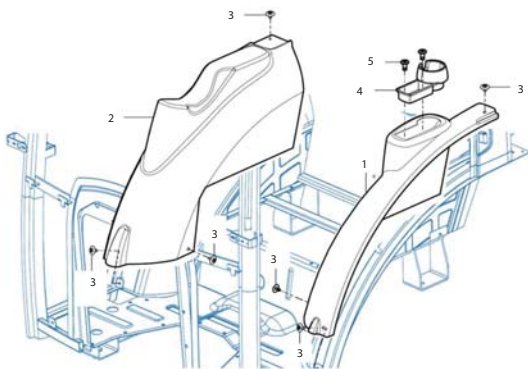

Key	Part No	Part Name	Qty		Remark
			A	B	
			C		
1	TA0005470A	COVER, LH/FENDER	1	1	
2	TA0005472A	COVER, RH/FENDER	1	1	
3	TA0005471A	RIVET SET	6	6	
4	TA0005477A	HOLDER, CUP	1	1	
5	26014-060162	WASHER ASSY HEX BOLT	2	2