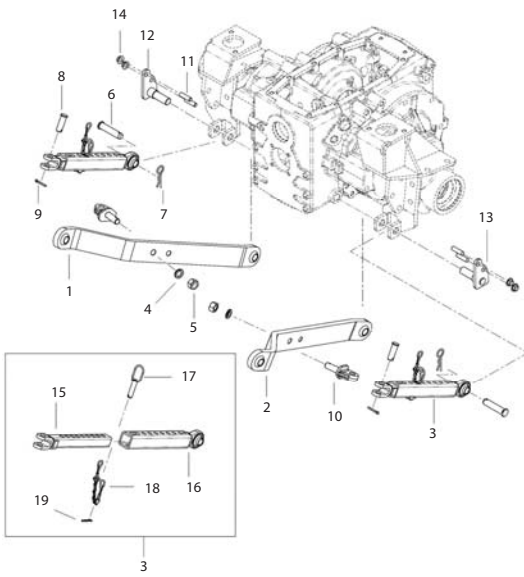

Key	Part No	Part Name	Qty		Remark
			A	B	
			C		
1	TA00055188A	LINK ASSY, LOWER	1	1	
2	TA00055189A	LINK ASSY, LOWER	1	1	
3	TA00041947B	CHECK BAR ASSY	2	2	
4	22217-180000	SPRING WASHER	2	2	
5	26736-180002	HEX NUT	2	2	
6	TTE72900008	PIN	2	2	
7	TTE7010000A	SNAP PIN	2	2	
8	FTF009000A4	PIN, CHECK CHAIN	2	2	
9	22417-500320	COTTER PIN	2	2	
10	TA00016119A	BOLT	2	2	
11	26216-120252	STUD BOLT	4	4	
12	TA00039556B	LINK PIN ASSY, LOWER	1	1	
13	TA00039490B	LINK PIN (RIGHT) ASSY, LOWER	1	1	
14	26367-120002	HEX FLANGE NUT	4	4	
15	TA00041949A	CHECK BAR R	2	2	
16	TA00041948B	CHECK BAR F	2	2	
17	FBF005000A4	CHECK PIN	2	2	
18	FBF006000A4	CONNECT LINK	2	2	
19	22360-140000	SNAP PIN	2	2