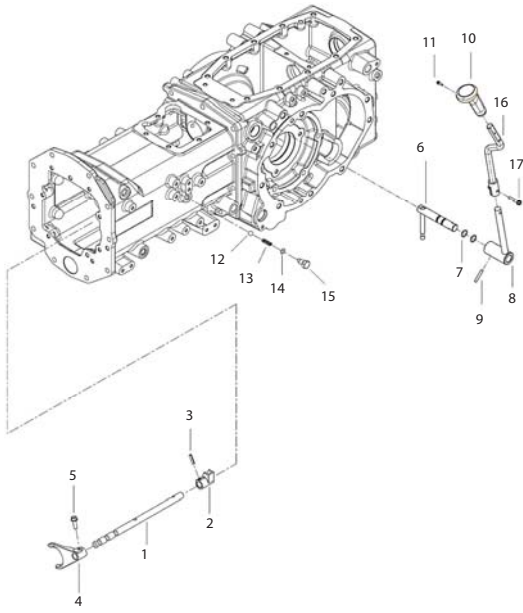

(CHASSIS)

(LEVER ASS'Y, RANGE SHIFT)-68

(LEVER ASS'Y, RANGE SHIFT)-68

Key	Part No	Part Name	Qty		Remark
			A	B	
			C		
1	TA00042214A	RANGE SHIFT FORK SHAFT	1	1	
2	TA00038542C	RANGE SHIFTER	1	1	
3	22351-060025	SPRING PIN	2	2	
4	TA00038735B	RANGE SHIFT FORK	1	1	
5	26013-080302	HEX BOLT W/WASHER	1	1	
6	TA00038546F	SHAFT, RANGE SHIFT	1	1	
7	24311-000160	O-RING	2	2	
8	TA00055259A	RANGE SHIFT LEVER	1	1	
9	22351-060036	SPRING PIN	1	1	
10	TA00040350A	RANGE SHIFT KNOB(K3)	1	1	
11	26023-040162	SCREW	1	1	
12	24190-110001	STEEL BALL	1	1	
13	TA00038502A	SPRING	1	1	
14	24311-240100	O-RING	1	1	
15	TA00038540A	BOLT	1	1	
16	TA00055261C	LEVER ASSY, SUB SHIFT(UPPER)	1	1	
17	26106-060352	HEX FLANGE BOLT	1	1	

(CHASSIS)

(FORNT DRIVE SHAFT)-72

(FORNT DRIVE SHAFT)-72