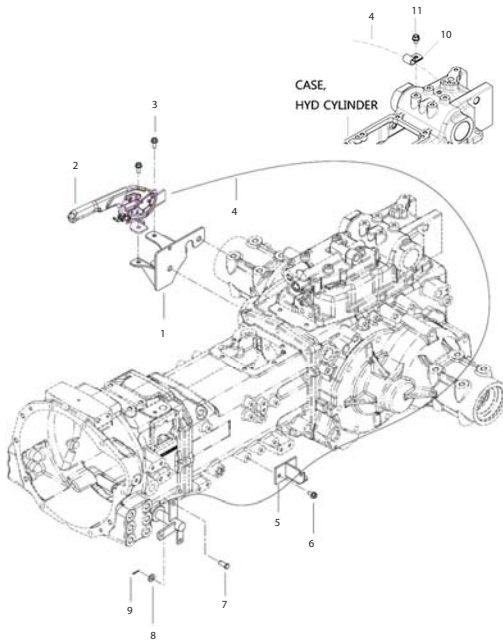

(PARKING BRAKE)-91

(PARKING BRAKE)-91

Key	Part No	Part Name	Qty			Remark
			A	B	C	
			A B C			
1	TA00055045A	BRACKET, PARKING BRAKE	1	1		
2	TA00001403A	LEVER, PARKING BRAKE	1	1		
3	26106-080162	HEX FLANGE BOLT	2	2		
4	TA00055441A	CABLE, PARKING BRAKE	1	1		
5	TA00055442A	BRACKET, WIRE	1	1		
6	26106-080162	HEX FLANGE BOLT	2	2		
7	22486-10020	HEAD PIN	1	1		
8	22127-10000	PLAIN WASHER	1	1		
9	22417-200160	COTTER PIN	1	1		
10	TA00019132A	CLIP	1	1		
11	26106-100122	HEX FLANGE BOLT	1	1