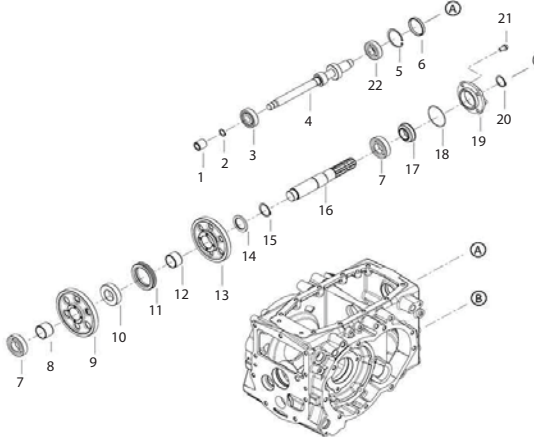

Key	Part No	Part Name	Qty			Remark
			A	B	C	
			SB36hc SB47hc			
1	TA00038269A	JOINT	1	1		
2	22242-000200	SNAP RING	1	1		
3	CTB5150000A	BALL BEARING	1	1		
4	TA00041006A	SHAFT, PTO DRIVE	1	1		
5	22252-000620	SNAP RING	1	1		
6	27260-620000	SEAL CAP	1	1		
7	24101-062074	BALL BEARING	2	2		
8	TA00039162C	BUSH	1	1		
9	TA00041007A	GEAR, PTO1	1	1		
10	TZ45100000A	HUB, PTO	1	1		
11	TZ45110000C	SLEEVE, PTO	1	1		
12	TA00040193C	BUSH	1	1		
13	TA00041008A	GEAR, PTO2	1	1		
14	FGG8040000B	WASHER	1	1		
15	22242-000400	SNAP RING	1	1		
16	TA00038293D	SHAFT, PTO DRIVE	1	1		
17	TT62040000A	OIL SEAL	1	1		
18	24341-000700	O-RING	1	1		
19	TA00038449B	COVER, PTO	1	1		
20	22242-000350	SNAP RING	1	1		
21	26106-100202	HEX FLANGE BOLT	4	4		
22	24101-063050	BALL BEARING	1	1