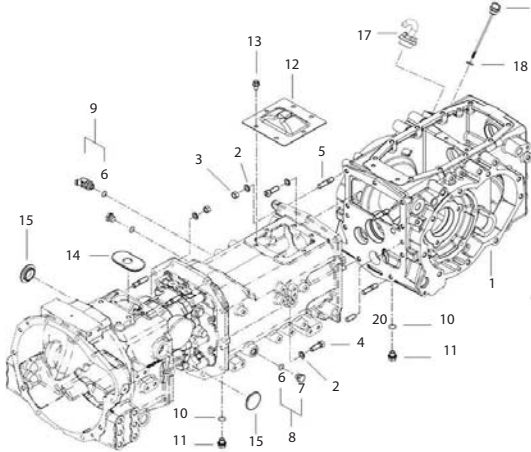

(CHASSIS)

(TRANSMISSION CASE)-44

(TRANSMISSION CASE)-44

Key	Part No	Part Name	Qty		Remark
			A	B	
			C		
1	TA00043199E		1	1	
2	22217-120000	SPRING WASHER	19	19	
3	26716-120002	HEX NUT	6	6	
4	TR22090000A	WASHER ASSY HEX BOLT	13	13	
5	FT80120000A	STUD BOLT	6	6	
6	24311-000140	O-RING	3	3	
7	NTA1130100A	PLUG	2	2	
8	NTA1130000A	PLUG ASS'Y	2	2	
9	FT33060000A	ADAPTOR	1	1	
10	24311-000160	O-RING	2	2	
11	TR28120000C	OUT OIL PLUG	2	2	
12	TA00042422A	COVER, PTO CLUTCH	1	1	
13	26106-100162	HEX FLANGE BOLT	6	6	
14	TA00043328A	COVER, RUBBER	1	1	
15	TA00042481A	PLUG, RUBBER	2	2	
17	FT80370000A4	OIL CAP	1	1	
18	24311-000180	O-RING	1	1	
19	TA00038076A	OIL LEVEL STICK	1	1	
20	22312-100180	PIN	2	2	

(CHASSIS)