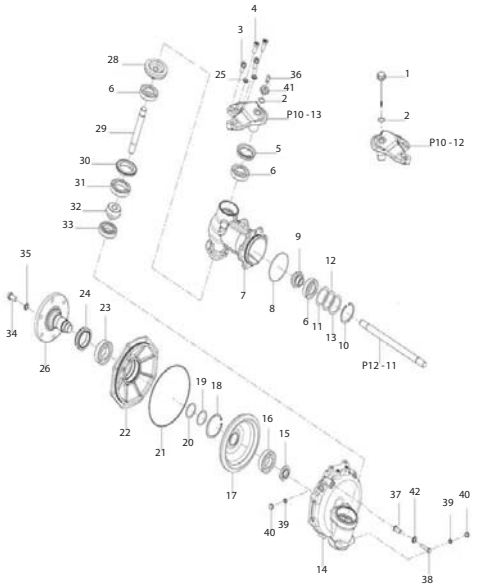

(CHASSIS)

(GEAR CASE, FRONT AXLE)-19

(GEAR CASE, FRONT AXLE)-19

Key	Part No	Part Name	Qty			Remark
			A	B	C	
			SB36hc SB47hc			
1	TA00041646A	OIL LEVEL	1	1		
2	24311-00020	O-RING	2	2		narrow
3	TA00033468B	BOLT W/WASHER	4	4		
4	TA00033475A	BEASMER BLOT	4	4		
5	FE78010000B	OIL SEAL	2	2		
6	24101-06207A	BALL BEARING	6	6		
7	TA00041533B	HOUSING FRONT GEAR	2	2		narrow
8	24321-001050	O-RING	2	2		
9	TA00033461A	FRONT FIRST PINION	2	2		
10	22252-000720	SNAP RING	2	2		
11	TA00033489A	SHIM 0.2T	2	2		
12	TA00033488A	SHIM 0.3T	2	2		
13	TA00033487A	SHIM 0.5T	2	2		
14	TA00033458B	HOUSING FRONT GEAR	2	2		
15	TA00023481A	LOCK NUT	2	2		
16	24101-06208A	BALL BEARING	2	2		
17	TA00033474A	GEAR BRVEL 49T	2	2		
18	22252-000850	SNAP RING	2	2		
19	TA00033486A	SHIM 0.2T	1	1		
20	TA00033485A	SHIM 0.5T	1	1		
21	TA00033939A	O-RING	2	2		
22	TA00033459B	HOUSING FRONT BEARING	1	1		
23	24101-06209A	BALL BEARING	2	2		
24	TA00041359A	OIL SEAL	2	2		
25	22217-120000	WASHER	2	2		
26	TA00033460B	FRONT SPINDLE	2	2		
27	TA00033469A	BOLT W/WASHER	16	16		
28	TA00033463A	GEAR FRONT SECOND SHAFT	2	2		
29	TA00033464A	FRONT SECOND SHAFT	2	2		
30	TC60110000A3	BALL BEARING	2	2		
31	24101-06010A	BALL BEARING	2	2		
32	TA00033473A	GEAR BRVEL 11T	2	2		
33	TC60340000A4	BEARING	2	2		
34	TD23120000A4	BOLT(M14x1.5P)	12	12		
35	22217-140000	WASHER	12	12		
36	TA00049842A	AIR BREATHER	1	1		
37	TA00058880A	STOPPER BOSS	2	2		narrow
38	26112-100502	HEX NUT	4	4		
39	22190-100000	WASHER SEAL	4	4		
40	23887-100002	PLUG HEX	1	1		
41	TA00049843A	PLUG	1	1		
42	22217-100000	SPRING WASHER	2	2		

(CHASSIS)