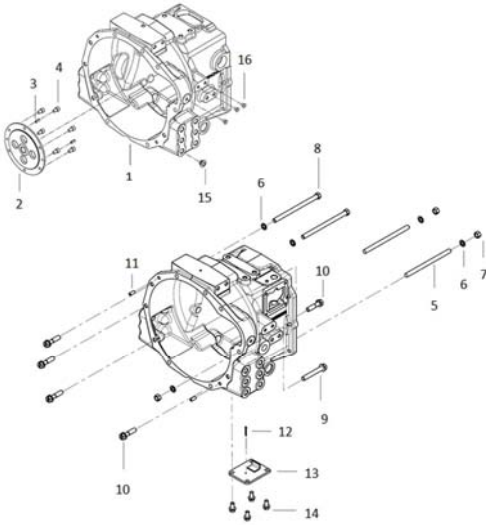

(CHASSIS)

(CLUTCH HOUSING)-37

(CLUTCH HOUSING)-37

Key	Part No	Part Name	Qty			Remark
			A	B	C	
			SB36hc SB47hc			
1	TA00042413G	CLUTCH HOUSING	1	1		
2	TZ45110000C4	SLEEVE, PTO	1	1		
3	22351-960016	SPRING PIN	2	2		
4	26450-080142	HEXAGON SOCKET BOLT	6	6		
5	TA00040214B	STUD BOLT	2	2		
6	22212-120000	SPRING WASHER	5	5		
7	26716-120002	HEX NUT	3	3		
8	TA00040213B	HEX BOLT	2	2		
9	TA00040292A	HEX BOLT	1	1		
10	FB36330000A	HEX BOLT(SW)	5	5		
11	22312-080180	PIN	2	2		
12	22417-300250	COTTER PIN	1	1		
13	TA00038610A	COVER ASSY	1	1		
14	26106-100202	HEX FLANGE BOLT	4	4		
15	TA00055258A	PLUG(14)	12	12		
16	TB26060000A	PLUG	3	3		

(CHASSIS)