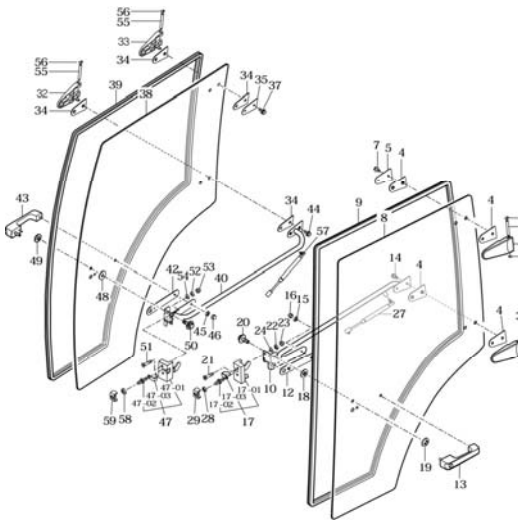

(DOOR ASS'Y)-(197)

(DOOR ASS'Y)-(197)

Key	Part No	Part Name	Qty		Remark
			A	B	
			C		
2	TA00055490A	HINGE COMP, UPR/LH/DOOR	1	1	
3	TA00055491A	HINGE COMP, UPR/RH/DOOR	1	1	
4	TA00055492A	GASKET, DOOR HINGE	4	4	
5	TA00055501A	PLATE, DOOR HINGE	1	1	
7	26014-080202	BOLT, HEX/SP	2	2	0
8	TA00055493A	GLASS, LH/DOOR	1	1	
9	TA00055494A	INSULATOR/DOOR	1	1	
10	TA00055502A	GUIDE COMP, LH/DOOR	1	1	
12	TA00055495A	GASKET, DOOR GRIP	1	1	
13	TA00055496A	GRIP ASSY, LOCK/HANDLE	1	1	
14	26014-080202	BOLT, HEX/SP	2	2	
15	22217-060000	SPRING WASHER	2	2	
16	26656-060002	NUT, CAP	2	2	
17	TA00055497A	LOCK SET, LH/DOOR	1	1	
17-1	TA00055500A	LOCK ASSY, LH/DOOR	1	1	
17-2	TA00055498A	STRIKER	1	1	
17-3	TA00055499A	GUARD	1	1	
18	TA00051654A	GROMMET, 13X17X02	1	1	
19	TA00051656A	NUT COMP, GLASS	1	1	
20	26014-060122	BOLT, HEX/SPL	1	1	
21	26577-080402	SCREW, C/R FLAT	2	2	
22	22217-080000	SPRING WASHER	2	2	
23	26656-080002	NUT, CAP	2	2	
24	22137-080000	PLAIN WASHER	2	2	
25	TA00055506A	PIN, HINGE DOOR	2	2	
26	22272-000070	SNAP RINGE TYPE	4	4	
27	TA00055507A	DAMPER ASSY, SIDE/DOOR	1	1	
28	22217-100000	SPRING WASHER	1	1	
29	TA00055508A	BRACKET COMP, DOOR LOCK	1	1	
32	TA00055490A	HINGE COMP, UPR/LH/DOOR	1	1	
33	TA00055491A	HINGE COMP, UPR/RH/DOOR	1	1	
34	TA00055492A	GASKET, DOOR HINGE	4	4	
35	TA00055501A	PLATE, DOOR HINGE	1	1	
37	26014-080202	BOLT, HEX/SP	2	2	
38	TA00055511A	GLASS, RH/DOOR	1	1	
39	TA00055494A	INSULATOR, DOOR	1	1	
40	TA00055512A	GUIDE COMP, RH/DOOR	1	1	
42	TA00055495A	GASKET, DOOR GRIP	1	1	
43	TA00055496A	GRIP ASSY, LOCK	1	1	
44	26014-080202	BOLT, HEX/SP	2	2	
45	22217-060000	SPRING WASHER	2	2	
46	26656-060002	NUT, CAP	2	2