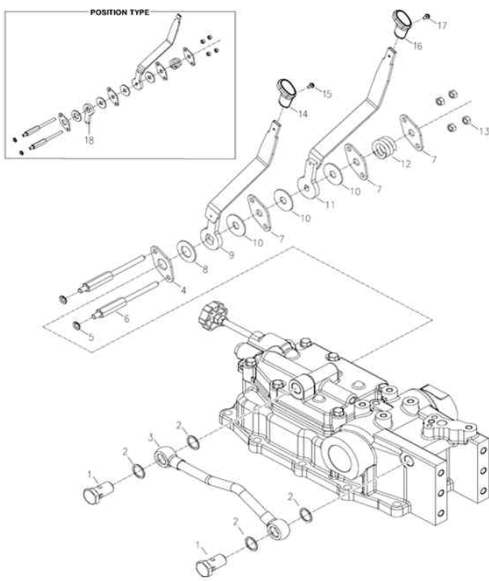

(HYD CONTROL POSITION TYPE)-111

(HYD CONTROL POSITION TYPE)-111

Key	Part No	Part Name	Qty			Remark
			A	B	C	
1	1TB4180000A	CONNECTOR	2	2		
2	TA00036405A	BONDED SEAL	4	4		
3	TA00034085B	BRACKET	1	1		
4	TA00033964A	BRACKET	1	1		
6	TA00033978A	BOLT	2	2		
7	TA00033965A	BRACKET A	3	3		
8	TA00033135A	PLATE FRICTION	1	1		
9	TA00034008A	LEVER, D-CONTROL	1	1		
10	TA00033966A	PLATE A	3	3		
11	TA00042363A	LEVER, P-CONTROL	1	1		
12	TA00033901A	SPRING	1	1		
13	26716-080002	HEX NUT	4	4		
14	TA00030762A	KNOB ASSY, DRAFT CONTROL	1	1		
15	26023-040102	SCREW	1	1		
16	TA00030762A	KNOB ASSY, POSITON CONTROL	1	1		
17	26023-040162	SCREW	1	1		
18	TA00033156A	ARM LEVER	1	1