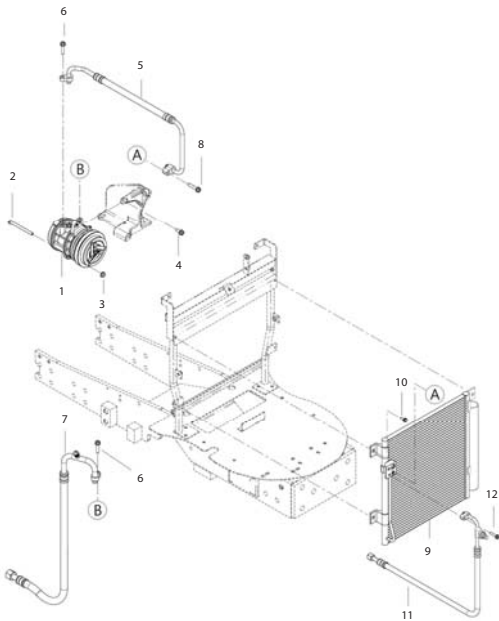

(CHASSIS)

SUB (ENGINE SUB ASSEMBLY)-(205)

SUB (ENGINE SUB ASSEMBLY)-(205)

Key	Part No	Part Name	Qty			Remark
			A	B	C	
			C			
1	TA00053770A	COMPRESSOR	1	1		A SB36hc
2	26106-080952	HEX FLANGE BOLT	1	1		B SB47hc
3	26367-080002	HEX FLANGE NUT	1	1		
4	26106-080202	HEX FLANGE BOLT	1	1		
5	TA00055664A	CONDENSER HOSE, DIS	1	1		
6	26106-080352	HEX FLANGE BOLT	2	2		
7	TA00055663A	COMPRESSOR HOSE, SUC	1	1		
8	26106-080402	HEX FLANGE BOLT	1	1		
9	TA00054344A	CONDENSER	1	1		
10	26014-080202	WASHER ASSY HEX BOLT	4	4		
11	TA00055662A	CONDENSER HOSE, LIQ	1	1		
12	26106-060302	HEX FLANGE BOLT	1	1		

(CHASSIS)