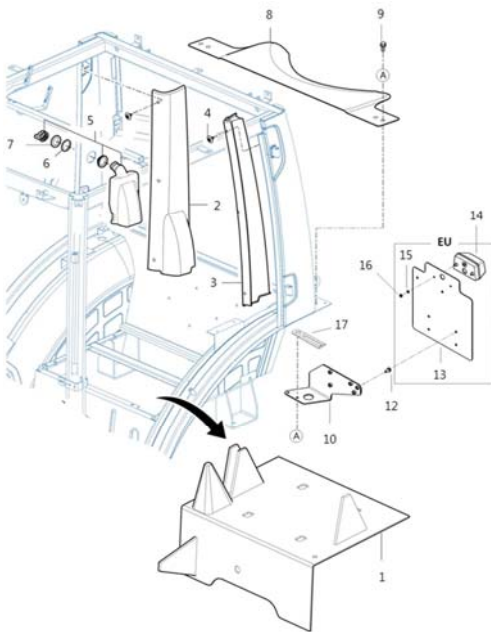

(PILLAR COVER ASS'Y)-(195)

(PILLAR COVER ASS'Y)-(195)

Key	Part No	Part Name	Qty		Remark
			A	B	
			C		
1	TA00055292A	SEAL, SEAT	1		
2	TA00055487A	COVER, B PILLAR/RH	1		
3	TA00055488A	COVER, B PILLAR/LH	1		
4	TA00055471A	RIVET SET, ivory	6		
5	TA00055521A	WASHER TANK ASSY, 2 MOTOR	1		
6	TA00055523A	RUBBER, CAP FIX	1		
7	TA00055522A	NUT, WASHER TANK	1		
8	TA00055524A	COVER, FUEL TANK	1		
9	26014-060202	WASHER ASSY HEX BOLT	4		
10	TA00055343A	BRACKET, NUMBER PALTE	1		
12	26106-060142	HEX FLANGE BOLT	3		
13	TA00018438B	BRACKET, NUMBER PALTE	1		
14	FBK182002EA	LAMP, NUMBER PALTE	1		EU
15	22217-050000	SPRING WASHER	2		EU
16	26716-050002	HEX NUT	2		EU
17	TA00057754A	CLAMP	1		EU