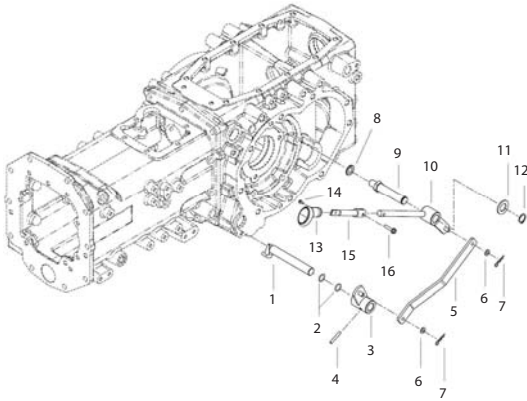

(CHASSIS)

(4WD LEVER)-73

(4WD LEVER)-73

Key	Part No	Part Name	Qty		Remark
			A	B	
			C		
1	TA00038504H	4WD LEVER	1	1	
2	24311-000200	O-RING	2	2	
3	TA00038511A	FRONT WHEEL SHIFT ARM	1	1	
4	22351-060036	SPRING PIN	1	1	
5	TA00038575B	4WD LEVER LINK	1	1	
6	22117-080000	WASHER	2	2	
7	22360-080000	SNAP PIN	2	2	
8	22217-160000	SPRING WASHER	1	1	
9	TA00038566E	PTO LEVER SHAFT	1	1	
10	TA00054288A	4WD LEVER	1	1	
11	22137-200000	WASHER	1	1	
12	22242-000200	SNAP RING	1	1	
13	TA00015827A	FRONT WHEEL DRIVE KNOB ASSY	1	1	
14	26023-040102	SCREW	1	1	
15	TA00054290E	LEVER ASSY, 4WD	1	1	
16	26106-060302	HEX FLANGE BOLT	1	1	

(CHASSIS)