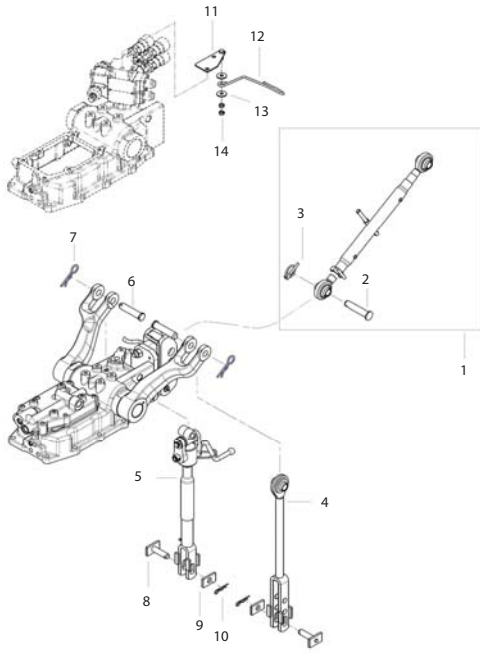

(CHASSIS)

(TOP LINK, LIFT LINK)-146

(TOP LINK, LIFT LINK)-146

Key	Part No	Part Name	Qty		Remark
			A	B	
			C		
1	TA00039541C	TOP LINK ASSY	1	1	
2	TTE61300008	HEAD PIN	1	1	
3	TJ30110000A	RING PIN ASSY	1	1	
4	TA00040653B	LEFT LINK ASSY(LEFT)	2	2	
5	TA00040654A	LEFT LINK ASSY(RIGHT)	1	1	
6	TTE72900008	PIN	2	2	
7	TTE7010000A	SNAP PIN	2	2	
8	TTE730000NA	LEFT YORK PIN	2	2	
9	TTE7310000A	STOPPER	2	2	
10	22360-160000	SNAP PIN	2	2	
11	TA00055323A	BRACKET, TOP LINK HOOK	1	1	
12	TA00055281B	HOOK (TOP LINK)	1	1	
13	22157-080000	WASHER	2	2	
14	26716-080002	HEX NUT	2	2	

(CHASSIS)

(LOWER LINK)-150

(LOWER LINK)-150