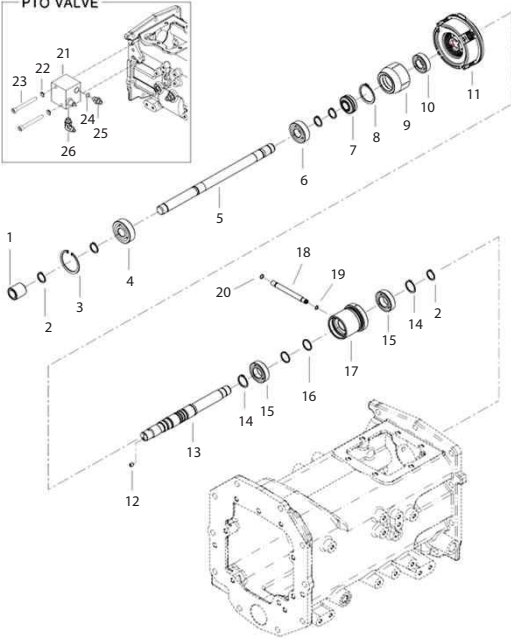

(CHASSIS)

PTO (MAIN P.T.O SHAFT)-62

PTO (MAIN P.T.O SHAFT)-62

PTO VALVE

Key	Part No	Part Name	Qty			Remark
			A	B	C	
			SB36hc SB47hc			
1	TA00038269A	JOINT	1	1		
2	22242-000200	SNAP RING	5	5		
3	22252-000520	SNAP RING	1	1		
4	24101-06304A	BALL BEARING	1	1		
5	TA00042213A	MAIN PTO SHAFT	1	1		
6	24101-062044	BALL BEARING	1	1		
7	TA00038282A	JOINT	1	1		
8	22242-000400	SNAP RING	1	1		
9	TA00038284B	CLUTCH HUB	1	1		
10	24101-060044	BALL BEARING	1	1		
11	TA00038773C	PTO CLUTCH ASSY	1	1		
12	TT64080000A	STOP SCREW	1	1		
13	TA00038289B	PTO CLUTCH SHAFT	1	1		
14	22242-000250	SNAP RING	2	2		
15	24101-060254	BALL BEARING	2	2		
16	TA00038288A	SEALING	2	2		
17	TA00038287B	SLEEVE	1	1		
18	TA00038286D	CLUTCH INPUT PIPE	1	1		
19	24341-000070	O-RING	1	1		
20	24341-000080	O-RING	1	1		
21	TA00041661A	PTO VALVE	1	1		
22	22217-100000	SPRING WASHER	2	2		
23	26450-101002	HEXAGON SOCKET BOLT	2	2		
24	24311-000140	O-RING	1	1		
25	TTA3880000A	CONNECTER	1	1		
26	NT34620000A	ELBOW	1	1		

(CHASSIS)

PTO (PTO DRIVE SHAFT)-63

PTO (PTO DRIVE SHAFT)-63