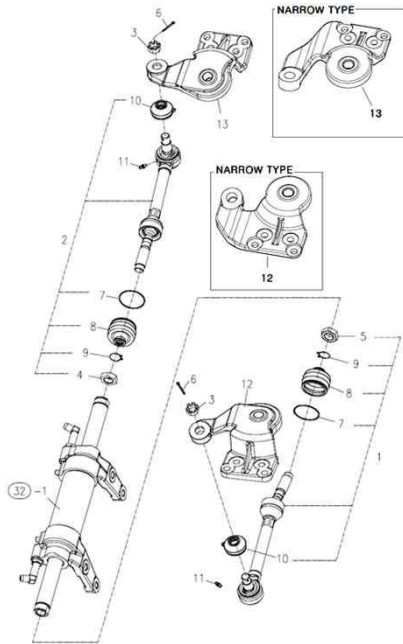

(CHASSIS)

(CENTER PIN SUPPORTER)-9

(CENTER PIN SUPPORTER)-9

Key	Part No	Part Name	Qty		Remark
			A	B	
			C		
1	24321-000600	O-RING	1	1	
2	TA00034105A	BUSH	1	1	
3	TA00048801A	FRONT AXLE SUPPROT ASSY	1	1	
4	24764-060000	NIPPLE, GREASE	2	2	
5	24321-000750	O-RING	1	1	
6	TA00034103A	BUSH	1	1	
7	24321-000700	O-RING	1	1	
8	TA00034102C	REAR AXLE SUPPROT ASSY	1	1	
9	26716-120002	PLATE	1	1	
10	26116-120354	HEX FLANGE BOLT	1	1	
11	22217-160000	SPRING WASHER	6	6	
12	26116-160602	HEX BOLT	6	6	
13	TA00054778A	CASE	1	1	
14	TA00048803A	WASHER	1	1	narrow

(CHASSIS)

(TIE ROD)-10

(TIE ROD)-10

Key	Part No	Part Name	Qty			Remark
			A	B	C	
			A B C			
1	TA00041641A	TIE ROD ASSY, L	1	1		SB36hc
2	TA00041644A	TIE ROD ASSY, R	1	1		SB47hc
3	26877-160002	NUT	2	2		
4	TC5604000084	NUT	1	1		
5	TC5605000084	NUT	1	1		
6	22417-300250	COTTER PIN	2	2		
7	TC56010106A4	RING	2	2		
8	TC56010105A4	COVER	2	2		
9	TC56010107A4	CLIP	2	2		
10	TT10030000A9	COVER	2	2		
11	24764-060000	GREASE NIPPLE	2	2		
12	TA00041535A	KNUCKLE ARM(L)	1	1		narrow
13	TA00041536A	KNUCKLE ARM(R)	1	1		narrow