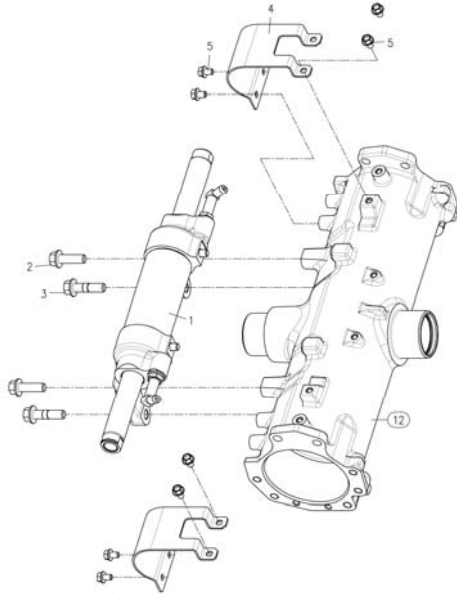

(CHASSIS)

P.S.T (P.S.T CYLINDER)-32

P.S.T (P.S.T CYLINDER)-32

Key	Part No	Part Name	Qty			Remark
			A	B	C	
			A	B	C	
1	TA00041640C	P.S.T CYLINDER ASSY	1	1		
2	TC66010000A4	HEX FLANGE BOLT	2	2		narrow
3	TC66020000A4	HEX FLANGE BOLT	2	2		
4	TA00000834A	COVER, P.S.T CYLINDER	2	2		
5	26106-080122	HEX FLANGE BOLT	8	8		

(CHASSIS)