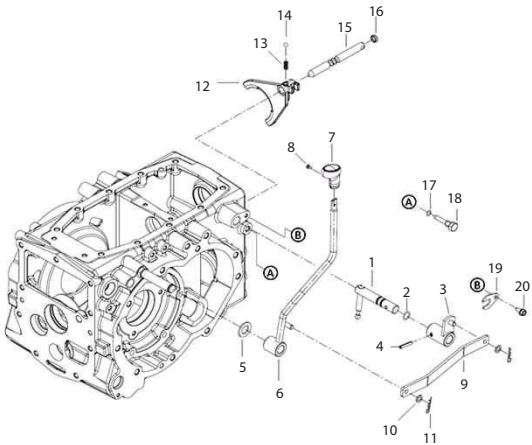

(FORK & LEVER, PTO)-74

PTO (FORK & LEVER, PTO)-74

Key	Part No	Part Name	Qty		Remark
			A	B	
			C		
1	TA00039129E	SHAFT, PTO CHANGE	1	1	
2	24311-000160	O-RING	1	1	
3	TA00039157C	CHANGE ARM, PTO	1	1	
4	22351-060036	SPRING PIN	1	1	
5	22137-200000	WASHER	1	1	
6	TA00039133E	PTO CHANGE LEVER	1	1	
7	TA00015833A	PTO KNOB ASSY	1	1	
8	26023-040102	SCREW	1	1	
9	TA00039152B	PTO LEVER LINK	1	1	
10	22117-100000	WASHER	2	2	
11	22360-100000	SNAP PIN	2	2	
12	TA00039228D	PTO FORK	1	1	
13	TA00038502A	SPRING	1	1	
14	24190-110001	STEEL BALL	1	1	
15	TA00039153A	PTO FORK SHAFT	1	1	
16	27260-170000	SEAL CAP	1	1	
17	24311-000100	O-RING	1	1	
18	TA00038565A	STOP BOLT	1	1	
19	FGF1400000B	PLATE	1	1	
20	26106-080162	HEX FLANGE BOLT	1	1