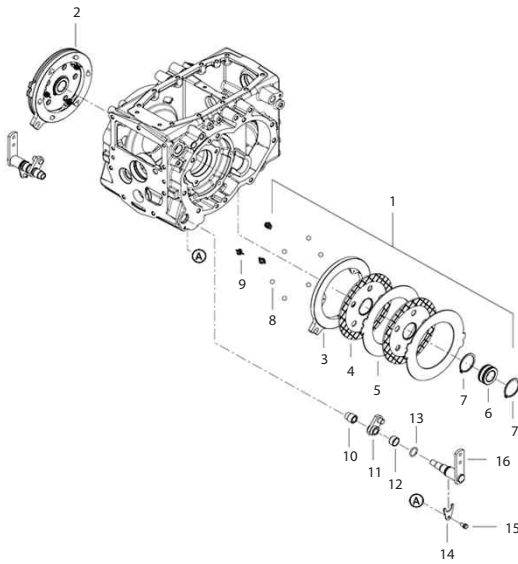

(BRAKE)-83

(BRAKE)-83

Key	Part No	Part Name	Qty		Remark
			A	B	
			C		
1	TA00038592B	BRAKE ASSY (LEFT)	1	1	
2	TA00038592B	BRAKE ASSY (RIGHT)	1	1	
3	TA00038520A	CAMPLATE(LEFT)	1	1	
3	TA00038521A	CAMPLATE(RIGHT)	1	1	
4	TA00038495B	DISK	4	4	
5	TA00038493A	PRESSURE PLATE	4	4	
6	TA00038494A	BOSE	2	2	
7	22242-000580	SNAP RING	4	4	
8	24190-160001	STEEL BALL	12	12	
9	TN50070000A	SPRING	6	6	
10	TA00038463C	BRAKE LEVER BUSH	2	2	
11	TA00038466C	BRAKE INSIDE ARM	2	2	
12	24550-025150	DRY BUSH	2	2	
13	24311-000250	O-RING	2	2	
14	TA00038470A	PLATE	2	2	
15	26013-080182	BOLT W/WASHER	2	2	
16	TA00038474E	BRAKE LEVER	2	2