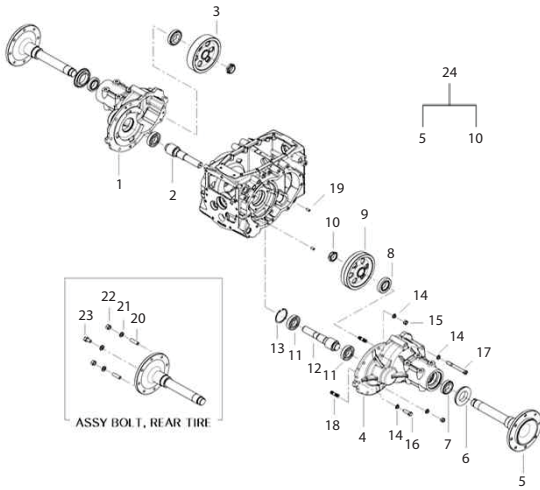

(CHASSIS)

(DRIVING PART, REAR AXLE)-82

(DRIVING PART, REAR AXLE)-82

Key	Part No	Part Name	Qty		Remark
			A	B	
			C		
1	TA00038690F	HOUSING, REAR AXLE(RIGHT)	1	1	
2	TA00038395C	FINAL PINION (RIGHT)	1	1	
3	TA00038395C	FINAL GEAR (RIGHT)	1	1	
4	TA00038689E	HOUSING, REAR AXLE(LEFT)	1	1	
5	TA00038361D	REAR AXLE	2	2	
6	TA00033423A	OIL SEAL	2	2	
7	24141-320090	TAPER ROLLER BEARING	2	2	
8	24141-302090	TAPER ROLLER BEARING	2	2	
9	TA00038359C	FINAL GEAR(LEFT)	1	1	
10	TA00038354A	ROCK NUT	2	2	
11	IT21040000A4	BALL BEARING	4	4	
12	TA00038394C	FINAL PINION(LEFT)	1	1	
13	22252-000800	SNAP RING	2	2	
14	22217-140000	SPRING WASHER	18	18	
15	26716-140002	HEX NUT	4	4	
16	FT08110000A	BOLT	6	6	
17	TA00038428B	BOLT	8	8	
18	FB80120000A	STUD BOLT	4	4	
19	22312-100180	PIN	4	4	
20	TR05150000A	STUD BOLT	4	4	
21	TB29430000A	WASHER	16	16	
22	TB29420000A	HEX NUT	4	4	
23	TB29440000A	BOLT	12	12	
24	TA00047839A	REAR AXLE ASSY	2	2	

(CHASSIS)