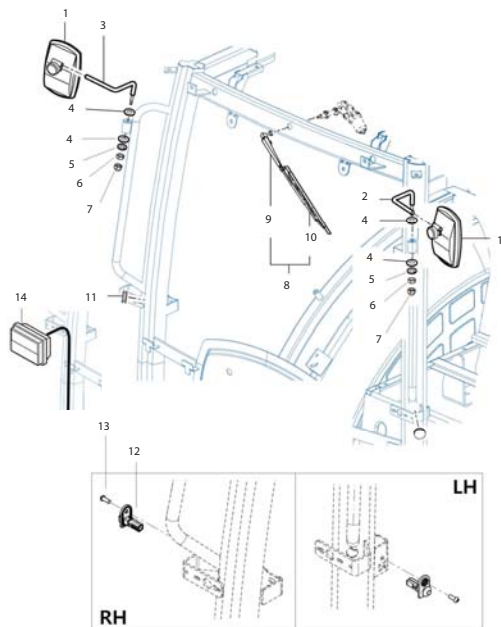

(CHASSIS)

(SIDE MIRROR ASS'Y)-(199)