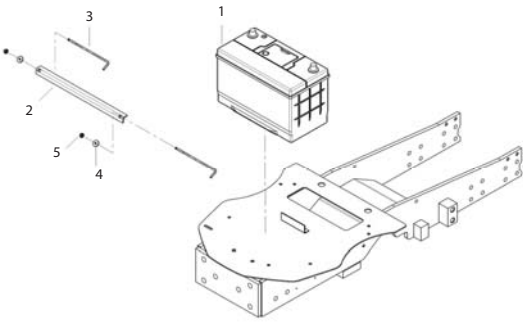

Key	Part No	Part Name	Qty			Remark
			A	B	C	
			SB36hc	SB47hc		
1	CPH2060000A	BATTERY	1	1		
2	TA000039672C	BATTERY STOP BRACKET	1	1		
3	TA000039673B	STOP ROD	2	2		
4	22157-060000	WASHER	2	2		
5	26367-060002	HEX FLANGE NUT	2	2