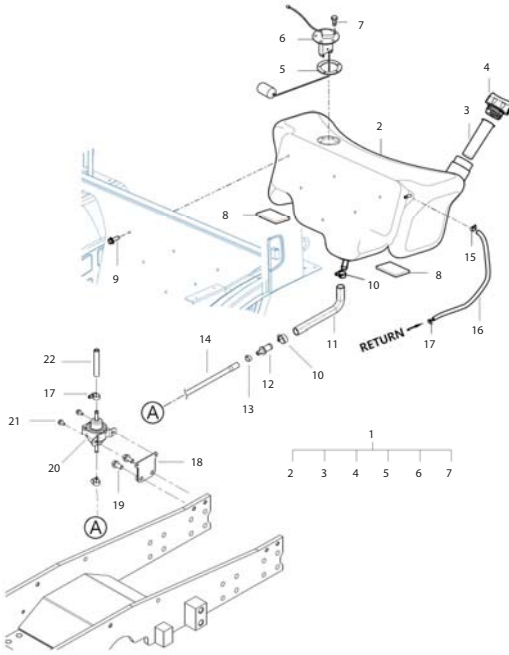

(FUEL TANK)-141

(FUEL TANK)-141

(NAME PLATE)-144

(NAME PLATE)-144