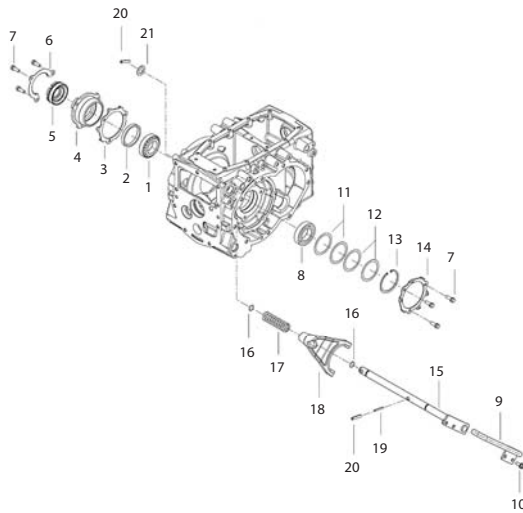

(DIFFERENTIAL)-79

(DIFFERENTIAL)-79

Key	Part No	Part Name	Qty		Remark
			A	B	
			C		
1	FGH0220000A	TAPER ROLLER BEARING	1	1	
2	TA00038525A	SPACER	1	1	
3	TA00038662B	SPRING HOLDER	1	1	
4	TA00038533A	BEARING SUPPORT	1	1	
5	TA00038537A	SCREW	1	1	
6	TA00038665B	STOP PLATE	1	1	
7	26013-100302	WASHER ASSY HEX BOLT	6	6	
8	24101-062104	BALL BEARING	1	1	
9	TA00054976A	PEDAL,DIFFERENTIAL	1	1	
10	26106-080202	HEX FLANGE BOLT	2	2	
11	TA00038526A	SHIM	2	2	
12	TA00038527A	SHIM	2	2	
13	22352-000900	SNAP RING	1	1	
14	TA00038662B	SPRING HOLDER	1	1	
15	TA00054974A	DIFFERENTIAL PEDAL	1	1	
16	24311-000160	O-RING	2	2	
17	TA00038543A	DIFFERENTIAL SPRING	1	1	
18	TA00038685D	DIFFERENTIAL FORK	1	1	
19	22351-050040	SPRING PIN	1	1	
20	22351-080040	SPRING PIN	2	2	
21	22117-200000	PLAIN WASHER	1	1