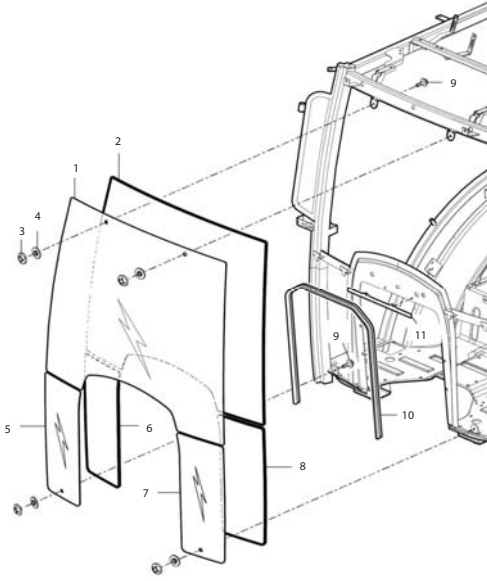

(CHASSIS)

(FRONT WINDOW ASS'Y)-(196)

(FRONT WINDOW ASS'Y)-(196)

Key	Part No	Part Name	Qty		Remark
			A	B	
			C		
1	TA00055383A	GRASS, FR/UPR	1	1	
2	TA00055384A	INSULATOR, GRASS/UPR	1	1	
3	TA00051656A	NUT COMP, GLASS	4	4	
4	TA00051654A	GROMMET, 13X17X02	4	4	
5	TA00055390A	GRASS, FR/LOW/RH	1	1	
6	TA00055388A	INSULATOR, FR/LOW	1	1	
7	TA00055387A	GRASS, FR/LOW/LH	1	1	
8	TA00055388A	INSULATOR, FR/LOW	1	1	
9	26014-060122	WASHER ASSY HEX BOLT	4	4	
10	TA00055531A	INSULATOR, FRAME DASH	1	1	
11	TA00055529A	PLATE, FIX INSULATOR	1	1	

(CHASSIS)