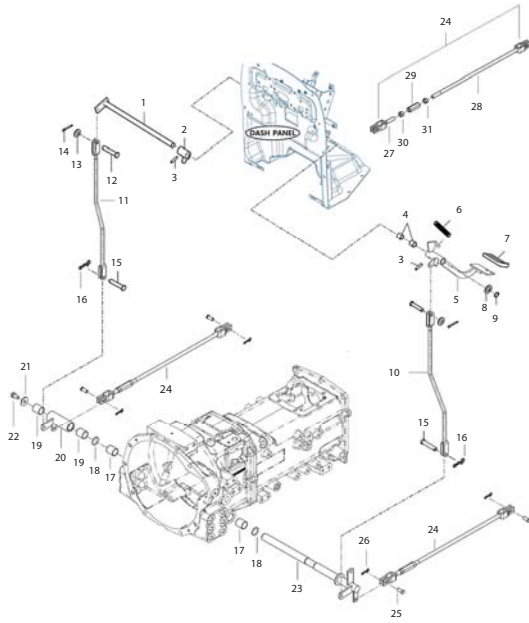

(CHASSIS)

(BRAKE PEDAL)-90

(BRAKE PEDAL)-90

Key	Part No	Part Name	Qty			Remark
			A	B	C	
			A B C			
1	TA00055998A	ARM COMP, BRAKE	1	1		
2	TA00055998A	ARM COMP, PARKING	1	1		
3	22351-08035	SPRING PIN	2	2		
4	TA00051756A	BUSH, 20X23X20	2	2		
5	TA00056000A	PEDAL COMP, BRAKE	1	1		
6	TA00052470A	RETURN SPRING, CLUTCH	1	1		
7	TA00055564A	PAD	1	1		
8	22137-20000	WASHER, PLAIN	1	1		
9	22242-00020	SNAP RING(C-TYPE)	1	1		
10	TA00054019A	BRAKE ROD(L)	1	1		
11	TA00054021A	BRAKE ROD(R)	1	1		
12	TA00051397A	PIN	2	2		
13	22137-08000	WASHER, PLAIN	2	2		
14	22417-20020	COTTER PIN	2	2		
15	22487-08016	PIN	2	2		
16	22360-08000	SNAP PIN	2	2		
17	24550-02530	DRY BUSH	2	2		
18	24311-00025	O-RING	2	2		
19	24550-02530	DRY BUSH	2	2		
20	TA00054016A	LNK ASSY, BRAKE	1	1		
21	22157-10000	PLAIN WASHER	1	1		
22	26106-10020	HEX FLANGE BOLT	1	1		
23	TA00054012A	SHAFT ASSY, BRAKE	1	1		
24	TA00038925A	BRAKE ROD ASSY	2	2		
25	22487-10020	PIN	4	4		
26	R5123000C	SNAP PIN	4	4		
27	TA00036183A	ROD	2	2		
28	TA00038927A	ROD	2	2		
29	TT67010000A	TURN BUCKLE	2	2		
30	TT67040000A	NUT	2	2		
31	26716-120002	HEX NUT	2	2		

(CHASSIS)