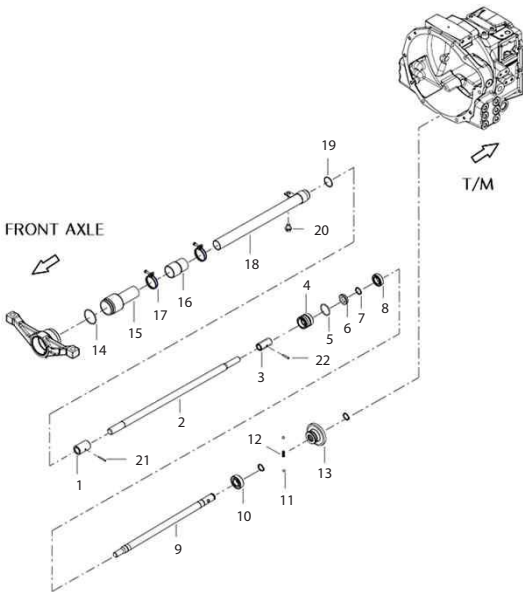

Key	Part No	Part Name	Qty		Remark
			A	B	
			C		
1	NT156800008	COUPLE RING R	1	1	
2	TA00038621C	PROPELLER SHAFT	1	1	
3	TA00038620B	4WD DRIVE JOINT	1	1	
4	TA00038089A	OIL SEAL HOUSING	1	1	
5	24311-000410	O-RING	1	1	
6	24421-254008	OIL SEAL	1	1	
7	22242-000250	SNAP RING	3	3	
8	24101-060050	BALL BEARING	1	1	
9	TA00038094B	4DN DRIVE SHAFT	1	1	
10	24101-062054	BALL BEARING	1	1	
11	24190-110001	STEEL BALL	2	2	
12	TA00038591A	SPRING	1	1	
13	TA00038534A	4DN DRIVEN GEAR	1	1	
14	24321-000550	STOP O-RING	1	1	
15	TA00040522A	SHAFT COVER(FRONT)	1	1	
16	TA00040524C	SHAFT COVER BOOTS	1	1	
17	23000-048000	HOSE CLAMP	2	2	
18	TA00040523C	SHAFT COVER(BACK)	1	1	
19	24341-000380	STOP O-RING	1	1	
20	26106-120162	HEX FLANGE BOLT	1	1	
21	22351-040036	SPRING PIN	1	1	
22	22351-050030	SPRING PIN	1	1