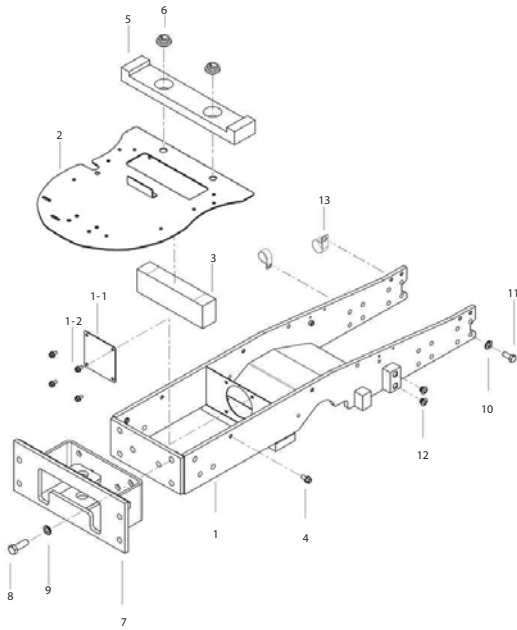

(CHASSIS)

(FRONT AXLE BRACKET)-3

(FRONT AXLE BRACKET)-3

Key	Part No	Part Name	Qty		Remark
			A	B	
			C		
1	TA00048469H	FRONT AXLE BRACKET	1	1	
1-1	TA00057575A	COVER	1	1	
1-2	26106-0814Z	HEX FLANGE BOLT	4	4	
2	TA00055191C	PLATE ASSY	1	1	
3	TA00040607C	SPONGE	1	1	
4	26106-100202	HEX FLANGE BOLT	4	4	
5	TA00040608B	SPONGE	1	1	
6	HRA1203300A	CUSHION RUBBER	2	2	
7	TA00040753B	HITCH ASSY, FRONT	1	1	
8	26116-160502	HEX BOLT	6	6	
9	22217-160000	SPRING WASHER	6	6	
10	TT08220000A	LOCK SPRING WASHER	16	16	
11	TC54220000A	HEX BOLT	16	16	
12	TA00055258A	PLUG(14)	4	4	
13	TA00059081A	CLIP	2	2	

(CHASSIS)