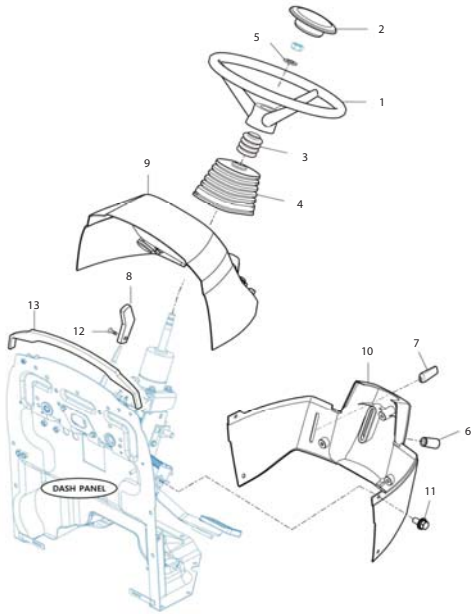

(CHASSIS)

(LEVER ACCELERATOR)-1

(LEVER ACCELERATOR)-1

Key	Part No	Part Name	Qty			Remark
			A	B	C	
			A			
			B			
1	TA0005209A	LEVER ASSY, ACCELERATOR	1	1		
2	TA0005570A	LINING, 13X50X3	1	1		
3	22137-100000	PLAIN WASHER	2	2		
4	TA00053101A	SPRING WASHER	2	2		
5	26716-100002	HEX NUT	2	2		
6	22137-060000	PLAIN WASHER	2	2		
7	22417-160180	COTTER PIN	2	2		
8	TA00055212A	WIRE, ACCELERATOR	1	1		
9	TA00048755A	FROMMET,ACCELERATOR WIRE	1	1		

(CHASSIS)

(STEERING COLUMN)-2

(STEERING COLUMN)-2

Key	Part No	Part Name	Qty			Remark
			A	B	C	
			A			
			B			
1	TA0005635A	WHEEL, STEERING	1	1		
2	TA00037875A	STEERING CAP	1	1		
3	TA0005640A	BOOT, STEERING	1	1		
4	TA0005633A	BOOT, TILT	1	1		
5	22217-160000	SPRING WASHER	1	1		
6	TA00051917A	GRIP, LEVER RED	1	1		
7	TA00051912A	GRIP, THROTTLE	1	1		US
8	TA0005639A	GRIP, 3X17X97	1	1		
9	TA0005446A	COVER, UPR DASH PANEL	1	1		
10	TA0005435A	COVER, LOW DASH PANEL	1	1		
11	26013-080202	WASHER ASSY HEX BOLT	7	7		
12	26577-050122	SCREW	1	1		
13	TA0005450A	RUBBER, DASHCOVER	1	1		