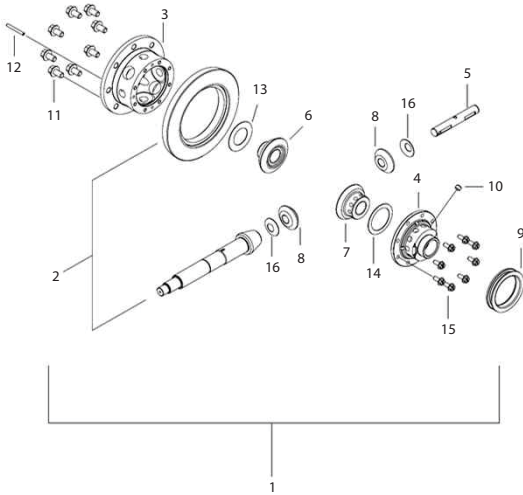

(CHASSIS)

(RING GEAR&DIFF.GEAR ASS'Y)-78

(RING GEAR&DIFF.GEAR ASS'Y)-78

Key	Part No	Part Name	Qty		Remark
			A	B	
			C		
1	TA00038522D	DIFFERENTIAL ASSY	1	1	
2	TA00038772D	RING GEAR ASSY	1	1	
3	TA00038523A	DIFFERENTIAL CASE(RIGHT)	1	1	
4	TA00032118A	DIFFERENTIAL CASE(LEFT)	1	1	
5	TA00032091A	DIFFERENTIAL SHAFT	1	1	
6	TA00032090A	DIFFERENTIAL SIDE GEAR R	1	1	
7	TA00032089A	DIFFERENTIAL SIDE GEAR L	1	1	
8	TA00032079A	PINION, DIFFERENTIAL	2	2	
9	TA00038510A	DIFFERENTIAL STOP SLIDER	1	1	
10	TA00038507A	ROLLER	10	10	
11	TA00038929A	BOLT	8	8	
12	22351-060050	SPRING PIN	1	1	
13	TA00032148A	THRUST WASHER	1	1	
14	TA00032149A	WASHER	1	1	
15	TA00038928A	BOLT	8	8	
16	TA00032092A	THRUST WASHER	2	2	

(CHASSIS)