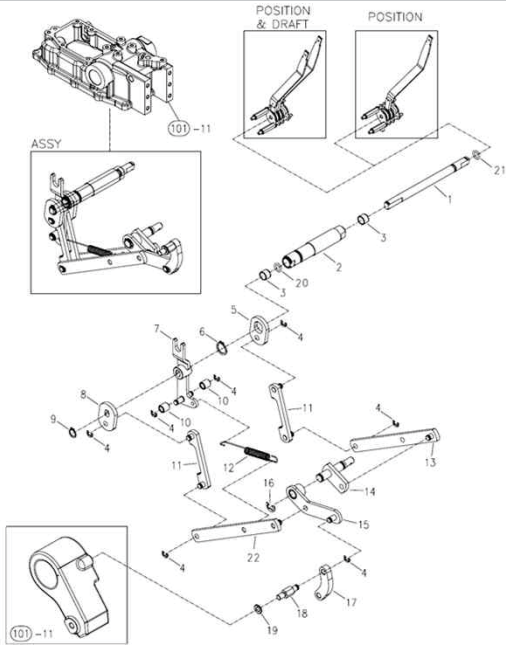

(CHASSIS)

(HYD CONTROL POSITION TYPE)-111

(HYD CONTROL POSITION TYPE)-111

Key	Part No	Part Name	Qty			Remark
			A	B	C	
1	TA00033128B	SHAFT, POSITION LEVER	1	1		
2	TA00033127B	D-CONTROL SHAFT	1	1		
3	24550-012109	BUSH	2	2		
4	22272-000660	SNAP RING(E)	7	7		
5	TA00033119A	PLATE	1	1		
6	22242-000180	SNAP RING	1	1		
7	TA00033121B	LINK ASSY	1	1		
8	TA00033120A	PLATE	1	1		
9	22242-000120	SNAP RING	1	1		
10	TA00033126A	ROLLER	2	2		
11	TA00033117B	LINK B ASSY	2	2		
12	TA00033902C	SPRING	1	1		
13	TA00033111B	LINK	1	1		
14	TA00033108B	LINK ASSY(IN)	1	1		
15	TA00033106B	LINK, FEED BACK	1	1		
16	22272-000090	SNAP RING(E)	1	1		
17	TA00033102B	LINK	1	1		
18	TA00033101A	PIN, FEED BACK	1	1		
19	22217-080000	SPRING WASHER	1	1		
20	24311-000160	O-RING	1	1		
21	24311-240100	O-RING	1	1		
22	TA00033114C	LINK, POSITION	1	1		

(CHASSIS)