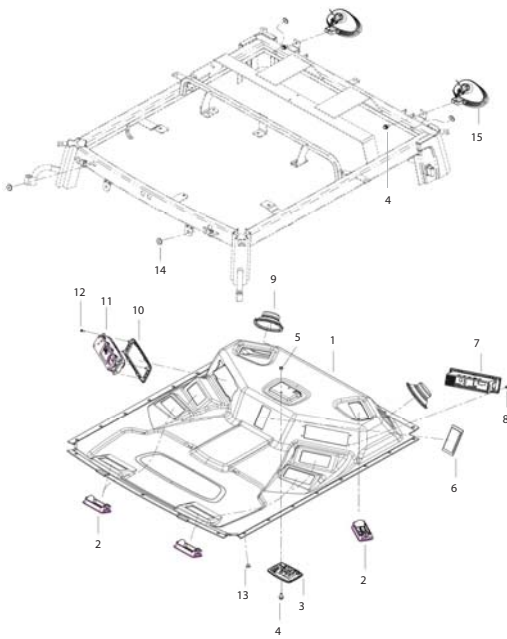

(CHASSIS)

(CEILING ASS'Y)-(201)

(CEILING ASS'Y)-(201)

Key	Part No	Part Name	Qty		Remark
			A	B	
			C		
1	TA00054601A	CEILING	1	1	
2	TA0005473A	GRILLE COVER ASSY, AIR CON	8	8	
3	HA00001248A	LAMP, INDOOR	1	1	
4	26014-080202	WASHER ASSY HEX BOLT	4	4	
5	260716-080002	HEX NUT	2	2	
6	HA00001544A	SWITCH ASSY, WIPER/LAMP	1	1	
7	HA00001084A	AUDIO	1	1	
8	26023-040162	SCREW	4	4	
9	TA0005475A	SPEAKER ASSY	2	2	
10	TA00054725A	COVER, A/C	1	1	
11	TA00054741B	AIR CONDITIONER CONTROLLER	1	1	
12	22587-480206	TAPPING SCREW	4	4	
13	TA0005471A	RIVET SET	27	27	
14	TA0005458A	CAP, RUBBER 20	4	4	
15	HA00001485A	LAMP ASSY, WORKING	2	2	

(CHASSIS)

(FENDER COVER)-(202)

(FENDER COVER)-(202)