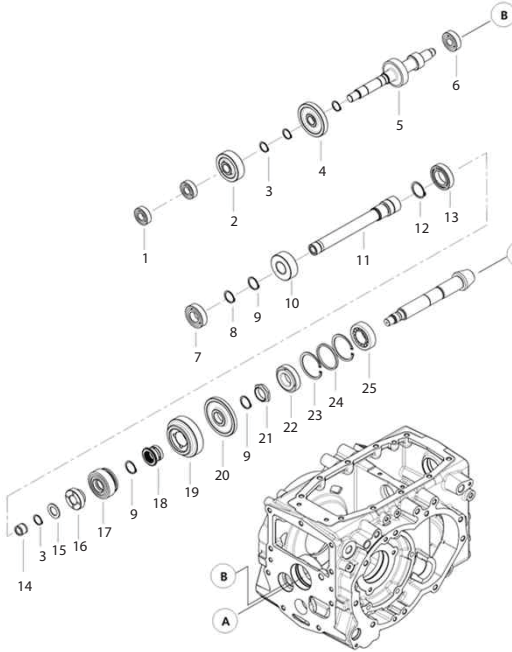

(RANGE SHIFT GEAR)-57

(RANGE SHIFT GEAR)-57

Key	Part No	Part Name	Qty		Remark
			A	B	
			C		
1	24101-062044	BALL BEARING	2	2	
2	TA00042210A	RANGE DRIVEN GEAR	1	1	
3	22242-000250	SNAP RING	4	4	
4	TA00048988A	GEAR, RANGE C	1	1	
5	TA00054113A	RANGE DRIVEN SHAFT	1	1	
6	24101-063044	BALL BEARING	1	1	
7	24101-062064	BALL BEARING	1	1	
8	22242-000300	SNAP RING	1	1	
9	22242-000340	SNAP RING	3	3	
10	TA00042211A	RANGE DRIVEN GEAR	1	1	
11	TA00042189A	RANGE SHAFT	1	1	
12	22242-000400	SNAP RING	1	1	
13	TA00038427A	BALL BEARING	1	1	
14	24161-202620	NIDDLE BEARING	1	1	
15	TA00042652B	COLLAR	1	1	
16	TA00048989A	GEAR, RANGE C DRIVEN	1	1	
17	TA00049497B	RANGE SHIFT DRIVEN GEAR 2ND	1	1	
18	TA00038539C	SLEEVE	1	1	
19	TA00049495A	RANGE SHIFT DRIVEN GEAR 1ND	1	1	
20	TA00050633A	FOUR WHEEL DRIVE GEAR	1	1	
21	TA00038802A	STOP NUT	1	1	
22	24142-302070	TAPER ROLLER BEARING	1	1	
23	22252-000720	SNAP RING	2	2	
24	TA00038582A	SPACER	1	1	
25	TA00038582A	TAPER ROLLER BEARING(32207C)	1	1