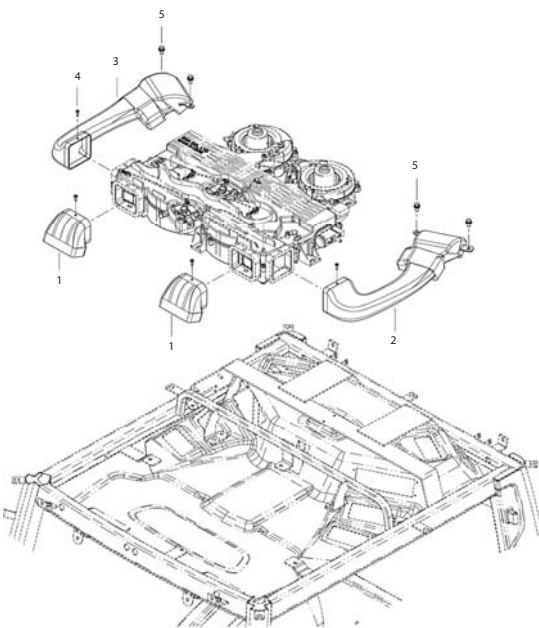

(A/C DUCT ASS'Y)-(204)

(A/C DUCT ASS'Y)-(204)

Key	Part No	Part Name	Qty		Remark
			A	B	
			C		
1	TA00054645A	DUCT, FRONT	2	2	
2	TA00054646A	DUCT, LEFT	1	1	
3	TA00054647A	DUCT, RIGHT	1	1	
4	22587-480166	TAPPING SCREW	4	4	
5	26014-080202	WASHER ASSY HEX BOLT	4	4