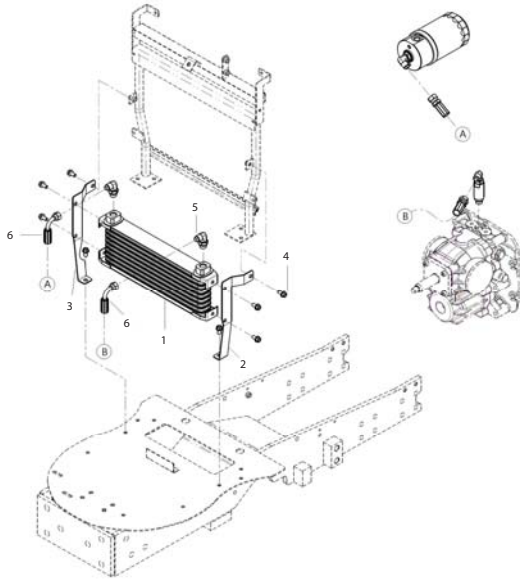

(CHASSIS)

(OIL COOLER)-115

(OIL COOLER)-115

Key	Part No	Part Name	Qty		Remark
			A	B	
			C		
1	TA00039614A	OIL COOLER	1	1	
2	TA00054338A	BRACKET, OIL COOLER(L)	1	1	
3	TA00054337A	BRACKET, OIL COOLER*	1	1	
4	26106-080162	HEX FLANGE BOLT	8	8	
5	CEE4050000A4	ELBOW	2	2	
6	TA00043155A	HOSE	2	2	

(CHASSIS)

(HYD FILTER)-118

(HYD FILTER)-118