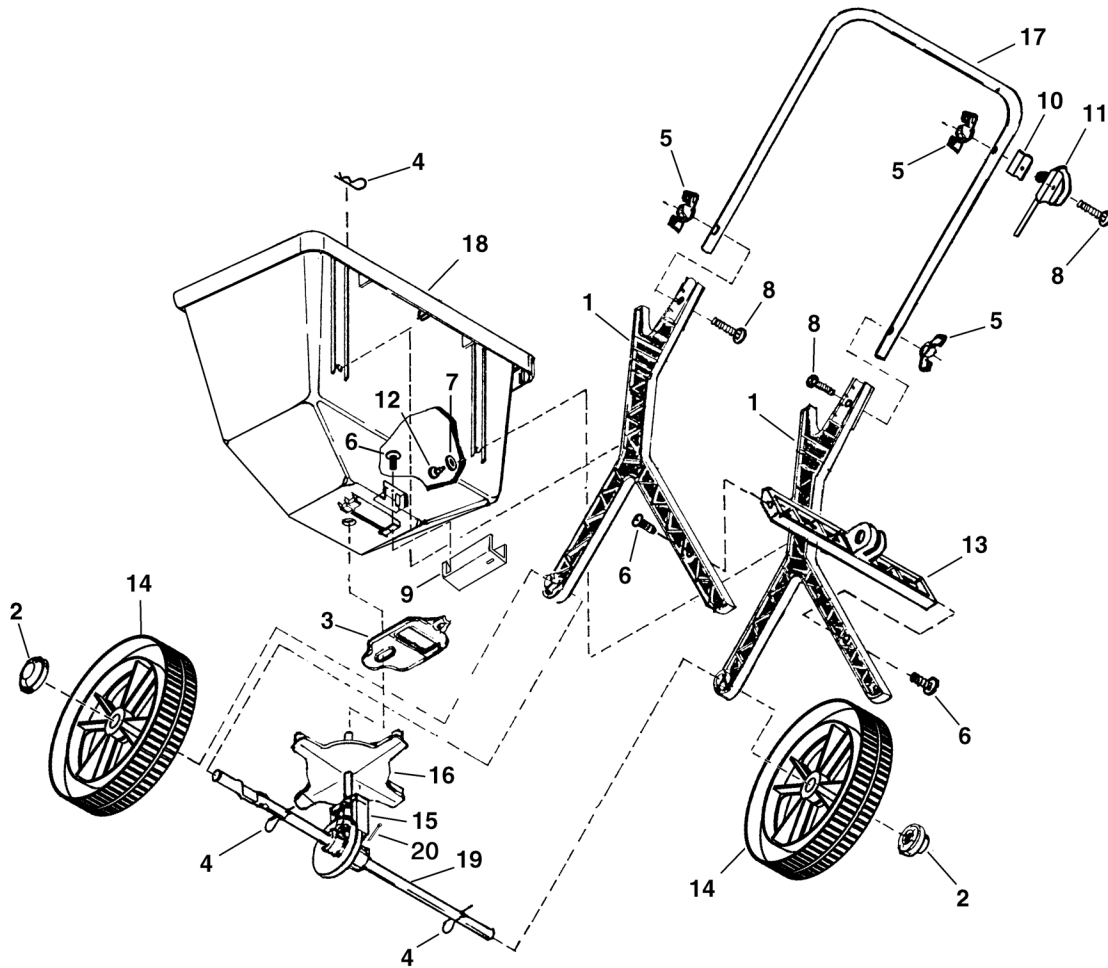

45-04091

Item No.	Part No.	Description	Item No.	Part No.	Description
1	47108	Plastic Leg (2)	11	49447	Control Cable Assembly
2	44663	Push Nut/Hub Cap (2)	12	44486	Screw, Hex Head #12 x 3/4" (2)
3	47109	Flow Slide	13	47119	Leg Brace
4	47134	Pin, Hair Cotter (3)	14	40443	Wheel (2)
5	47141	Wing Nut, 1/4-20 (3)	15	40904	Gear Box
6	47112	Screw, #10-16 x 1/2" (3)	16	47124	Impeller
7	47113	Washer, Flat .22" x .78" (2)	17	47137	Handle Tube
8	46000	Carriage Bolt, 1/4-20 x 1-1/2" (3)	18	47139	Hopper
9	49335	Control Cable Bracket	19	41004	Axle
10	49336	Flow Control Stop	20	43501	Cotter Pin, 9/64 x 1-1/2"