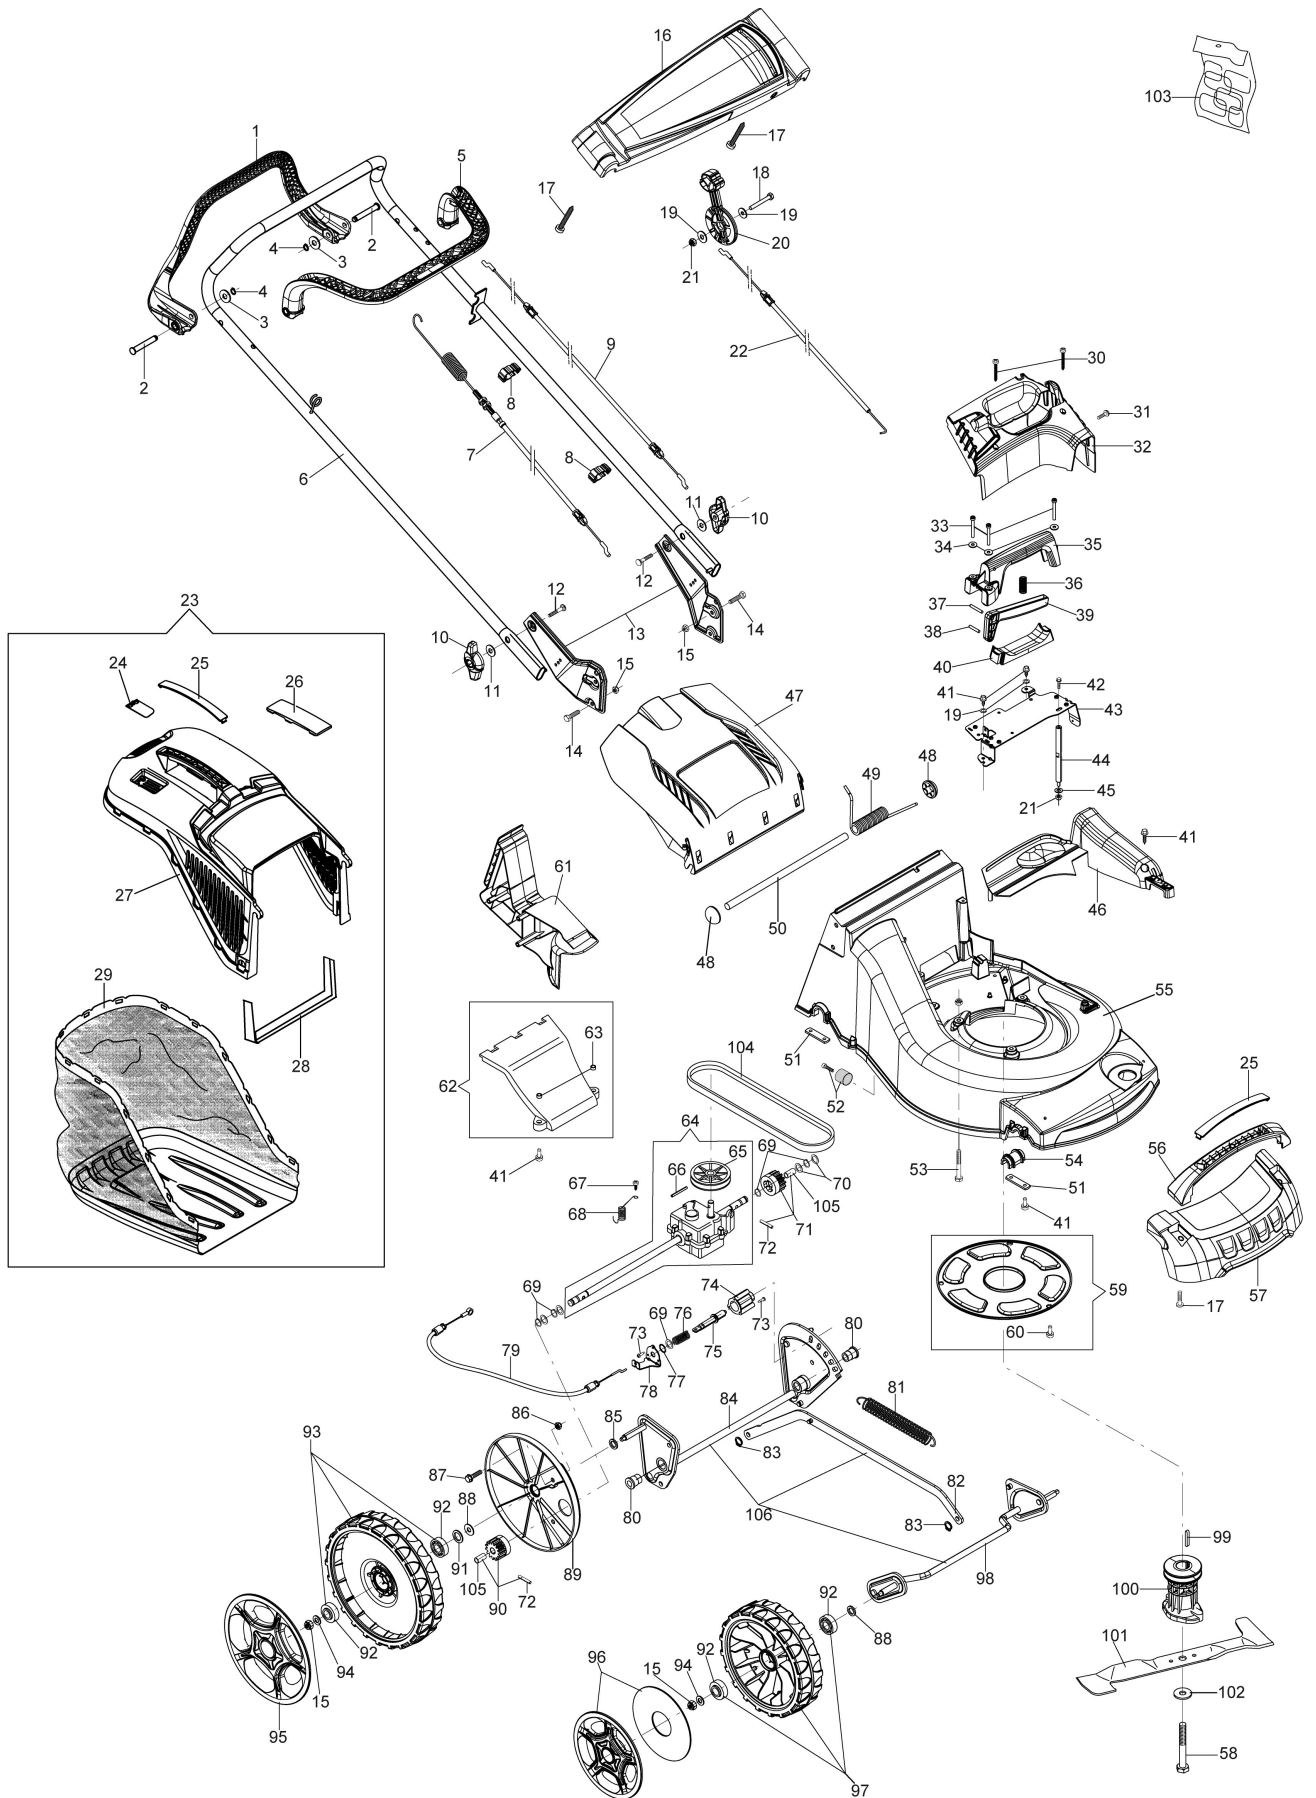

MAX 53 THX ALLROAD ALUMINIUM (2018) Lawnmower

Documents

[Illustrated parts list](#)

Illustration Illustrated parts list

Illustration Illustrated parts list

Ref.Nu	Qty	Part number	Description	Validity from	Validity till	Notes	Bulletin
1	1	66060398BR	Traction lever				
2	2	66060381BR	Pin				
3	2	3064037	Washer				
4	2	3024006	Snap ring				
5	1	66060316AR	Brake lever				
6	1	66060502R	Handlebar				
7	1	66060508R	Traction cable				
8	2	66060231	Band				
9	1	66060507R	Engine break cable				
10	2	66060619R	Knob				
11	2	3916008R	Washer				
12	2	3910015R	Screw				
13	1	66060394	Support set				
14	4	3906066R	Screw				
15	8	3914010R	Nut				
16	1	66070134R	Dashboard				
17	4	3960072	Screw				
18	1	3910019	Screw				
19	4	3918009R	Washer				
20	1	66070341R	Throttle lever				
21	2	3914006R	Nut				
22	1	66070171R	Throttle cable				
23	1	66060527A	Grassbag kit				
24	1	66070521R	Shutter				
25	2	66070523R	Cover				
26	1	66070466R	Lock				
27	1	66062112R	Frame				
28	1	66060256R	Support				
29	1	66060622R	Grassbag				
30	2	3979018R	Screw				
31	1	3960137R	Screw				
32	1	66060490R	Cover				
33	3	3933063R	Screw				
34	3	3918005R	Washer				
35	1	66070533R	Handle				
36	1	66070550R	Spring				
37	1	3022035R	Plug				
38	1	3022033R	Plug				
39	1	66070534R	Lever				
40	1	66070539R	Lock				
41	14	3960031R	Screw				
42	1	301000042R	Screw				
43	1	66060467R	Support				
44	1	66060440R	Pin				
45	1	3916006R	Washer				
46	1	66060468R	Cover				