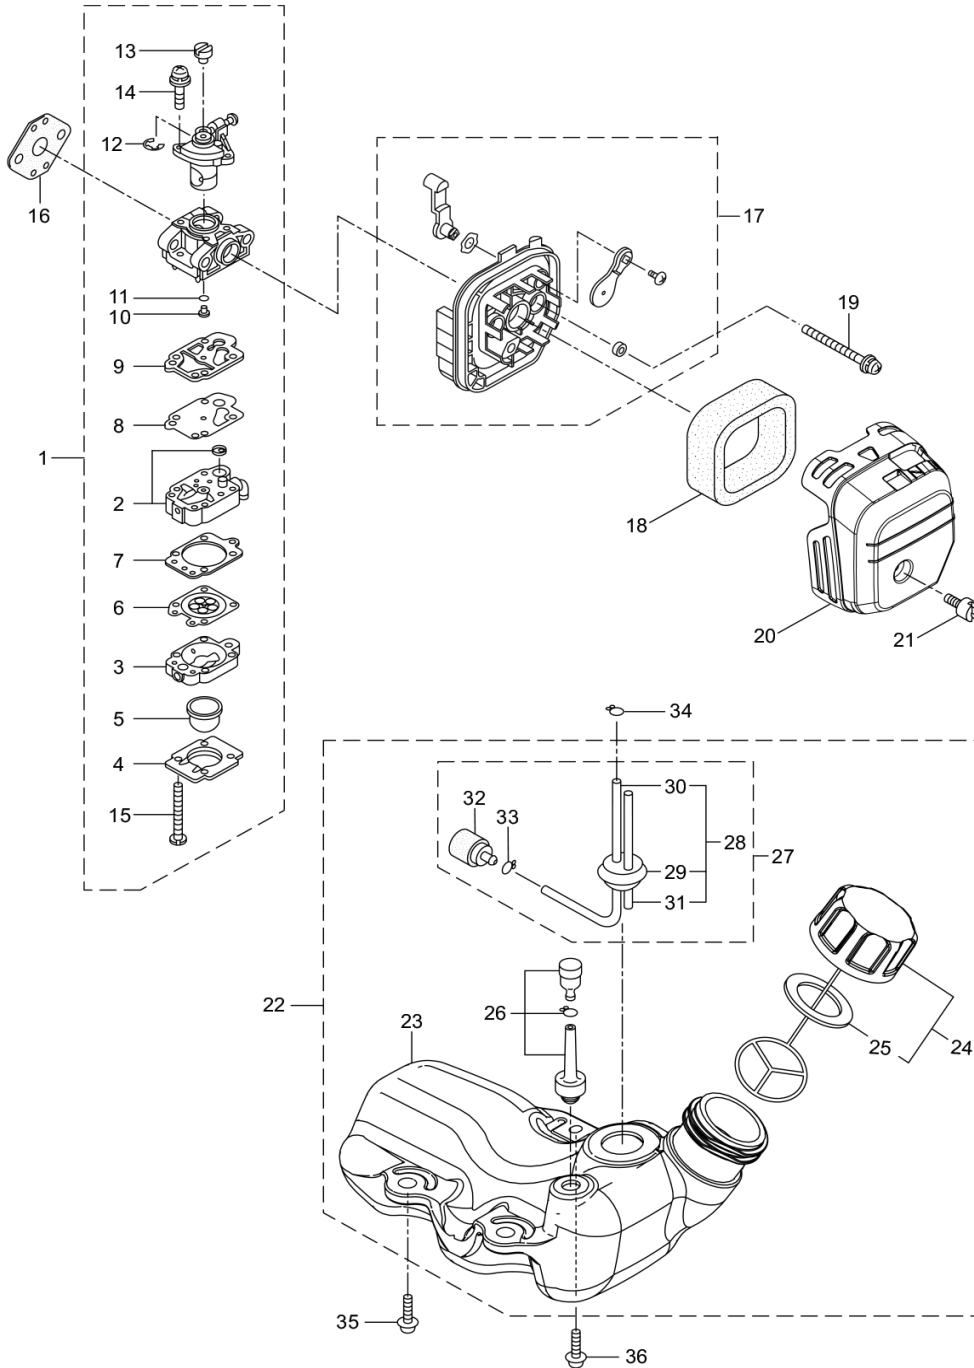

4. CARBURETOR, FUEL TANK

- 9 -

1

Status	Position	Parts Number	Parts Name	Unit Quantity	Set Unit Quantity	Remarks	Maker code
	1	276328	CARBURETOR	1		Incl.2-15	
	2	281597	BODY	1			
	3	262991	PURGE BODY	1			
	4	262992	COVER	1			
	5	261874	PRIMER	1			
	6	283905	DIAPHRAGM METERRING	1			
	7	262993	GASKET	1