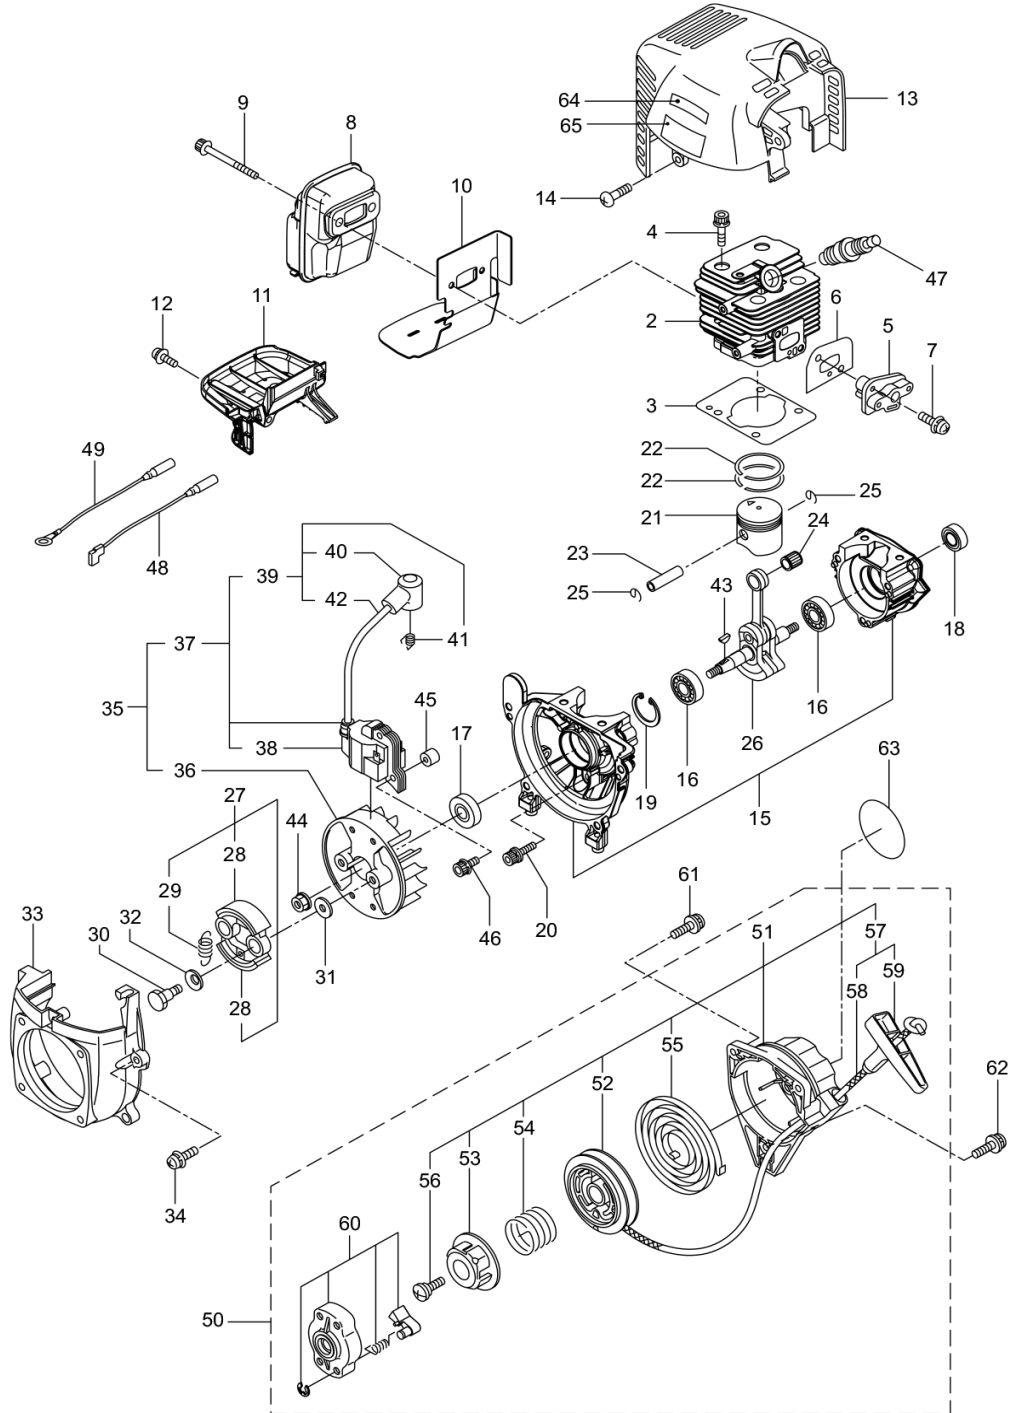

3. ENGINE

- 5 -

1

Status	Position	Parts Number	Parts Name	Unit Quantity	Set Unit Quantity	Remarks	Maker code
	1	859888		1		EE262/03	
	2	273153	CYLINDER	1			
	3	282330	GASKET	1	5		
	4	261250	CAP SCREW	4	5	M5x20	
	5	282579	INSULATOR	1			
	6	267049	GASKET	1	5