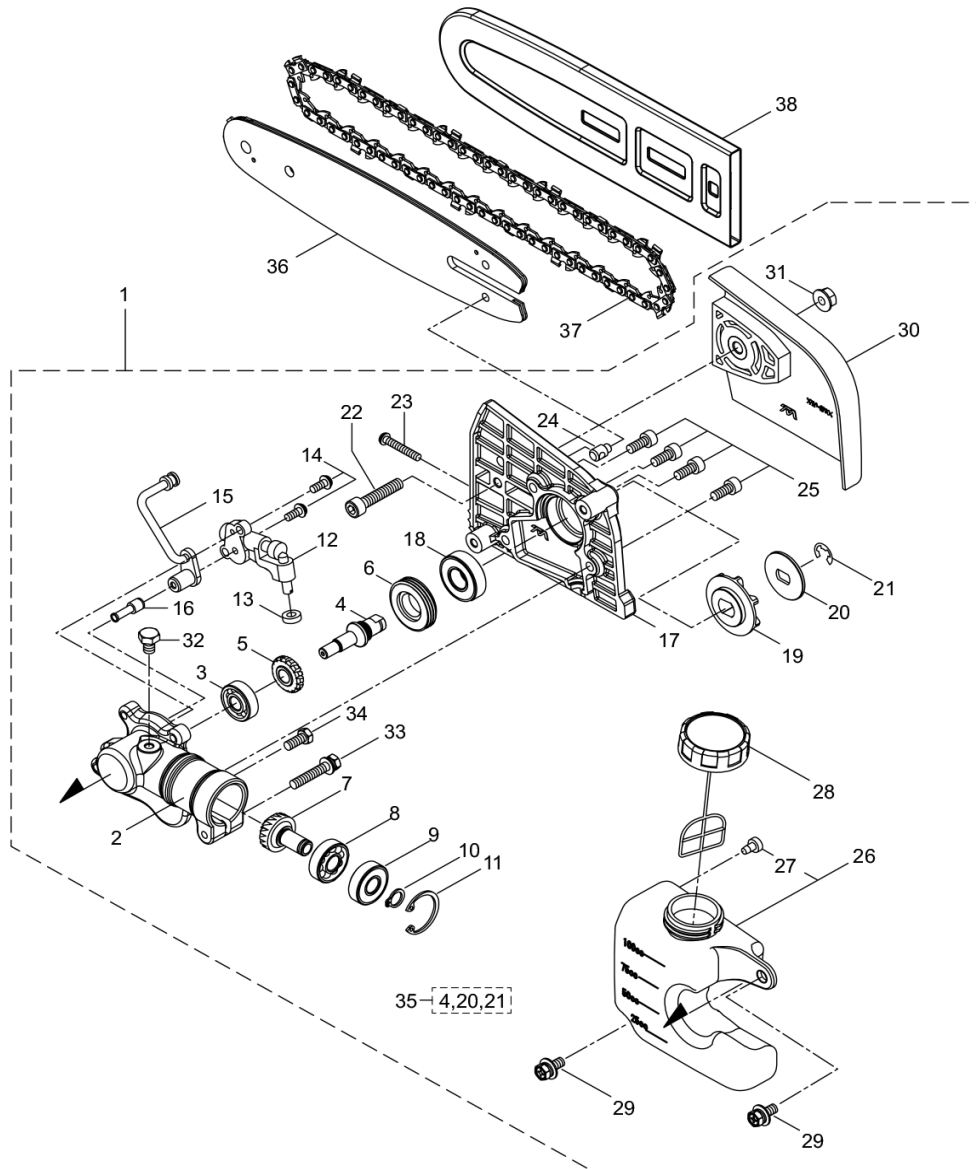

2. PRUNER HEAD

Status	Position	Parts Number	Parts Name	Unit Quantity	Set Unit Quantity	Remarks	Maker code
	1	234082	PRUNER HEAD ASSY	1		Incl.2-35	
	2	231855	GEAR CASE ASSY	1			
	3	227990	BEARING #608	1		#608	
	4	241692	GEAR SHAFT	1			
	5	231857	GEAR	1			
	6	231858	WORM GEAR	1			
	7	231859	PINION SHAFT	1