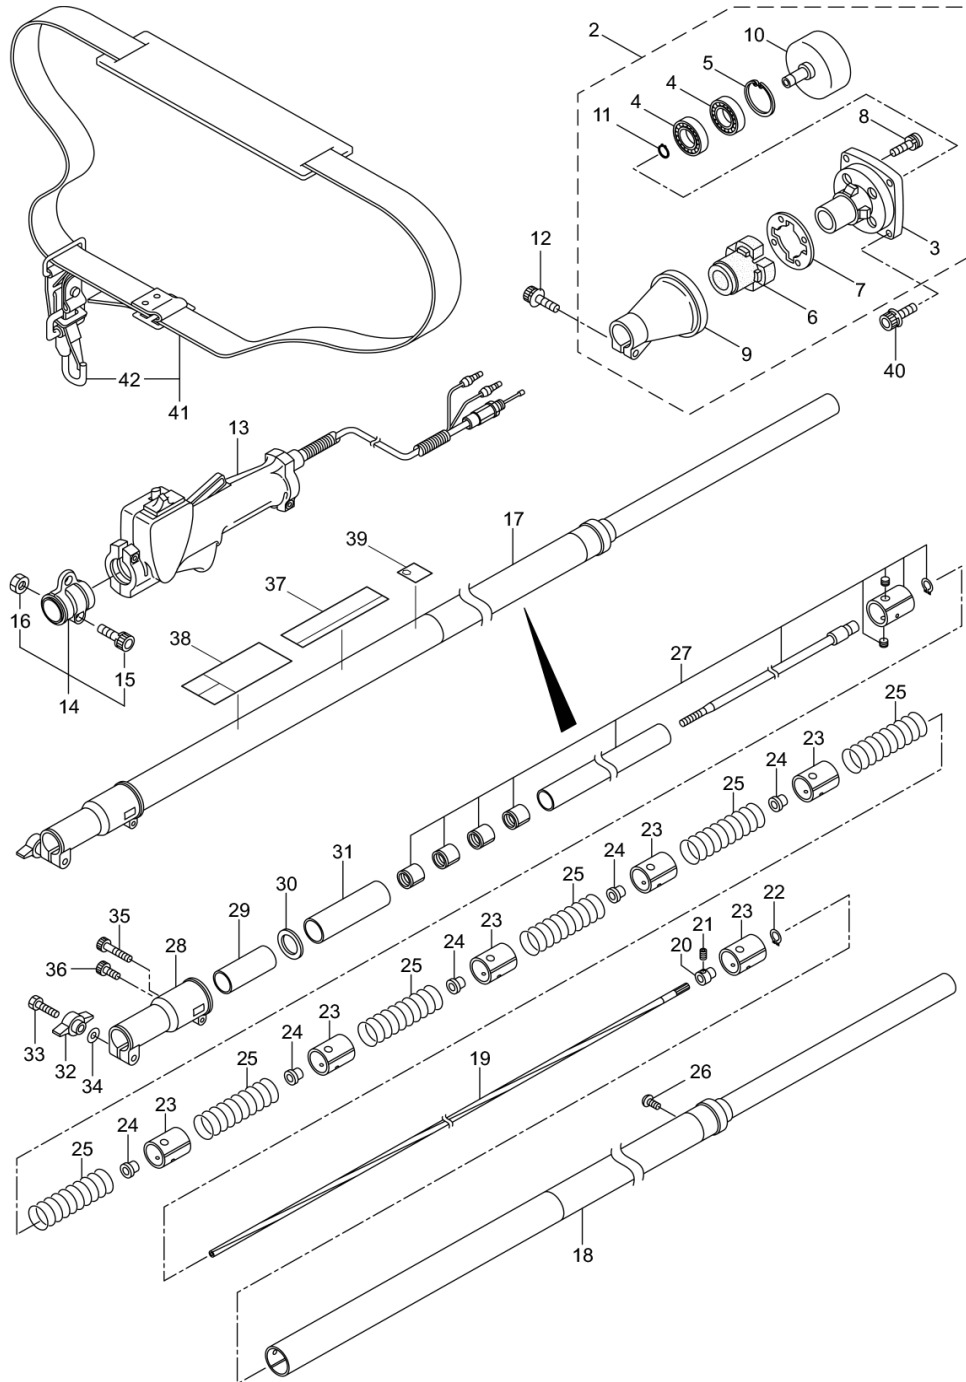

PARTS LIST

Tipo 2630

CONTENTS

1. MAIN BODY	1 ~ 2
2. PRUNER HEAD	3 ~ 4
3. ENGINE	5 ~ 8
4. CARBURETOR, FUEL TANK	9 ~ 10
5. ACCESSORIES	11 ~ 12

CAIMAN

1. MAIN BODY

- 1 -

1

Status	Position	Parts Number	Parts Name	Unit Quantity	Set Unit Quantity	Remarks	Maker code
	8	092033	SCREW	4	10	M5x15	
	9	214593	PIPE BRACKET	1			
	10	220551	CLUTCH DRUM	1			
	11	014210	SNAP RING	1	5	#10	
	12	261246	CAP SCREW	1	5	M5x25	
	13	235078	Throttle Lever Assy (235078)	1			
	14	234694	SWIVEL HANGING BRACKET	1		Incl.15,16	
	15	234702	CAP SCREW	1		M5x20	
	16	126993	NUT	1	5	M5	
	17	237254	SHAFT ASSY FOR TPP27	1		Incl.18-36	
	18	237574	GUIDE PIPE ASSY	1			
	19	237575	DRIVE SHAFT	1			
	20	237576	SET COLOR	1			
	21	237577	CAP SCREW	1		M5x6	
	22	055186	C-SHAPED SNAP RING 12	1	5	#12	
	23	237578	BUSH HOLDER	6			
	24	237579	DRIVE BUSH	5			
	25	241553	SPRING	6		1.2x28.3-240L	
	26	233364	SCREW	1		4x8	
	27	237581	MAIN PIPE ASSY	1			
	28	237582	SLIDE HOLDER	1			
	29	237583	SLEEVE	1			
	30	237584	SLIDE HOLDER WASHER	1			
	31	237585	CUSHION TUBE	1			
	32	237586	KNOB	1			
	33	237587	BOLT	1		M8x40	
	34	237588	WASHER	1		8.7x17.6xt1.6	
	35	237589	CAP SCREW	1		M6x25	
	36	237590	CAP SCREW	1		M5x10	
	37	238160	PLATE	1		TPP2630	
	38	238749	MARK	1			
	39	231264	LABEL	1		111dBA	
	40	261250	CAP SCREW	4	5	M5x20	
	41	220533	SHOULDER STRAP ASSY	1		Incl.42	
	42	231657	HOOK	1			