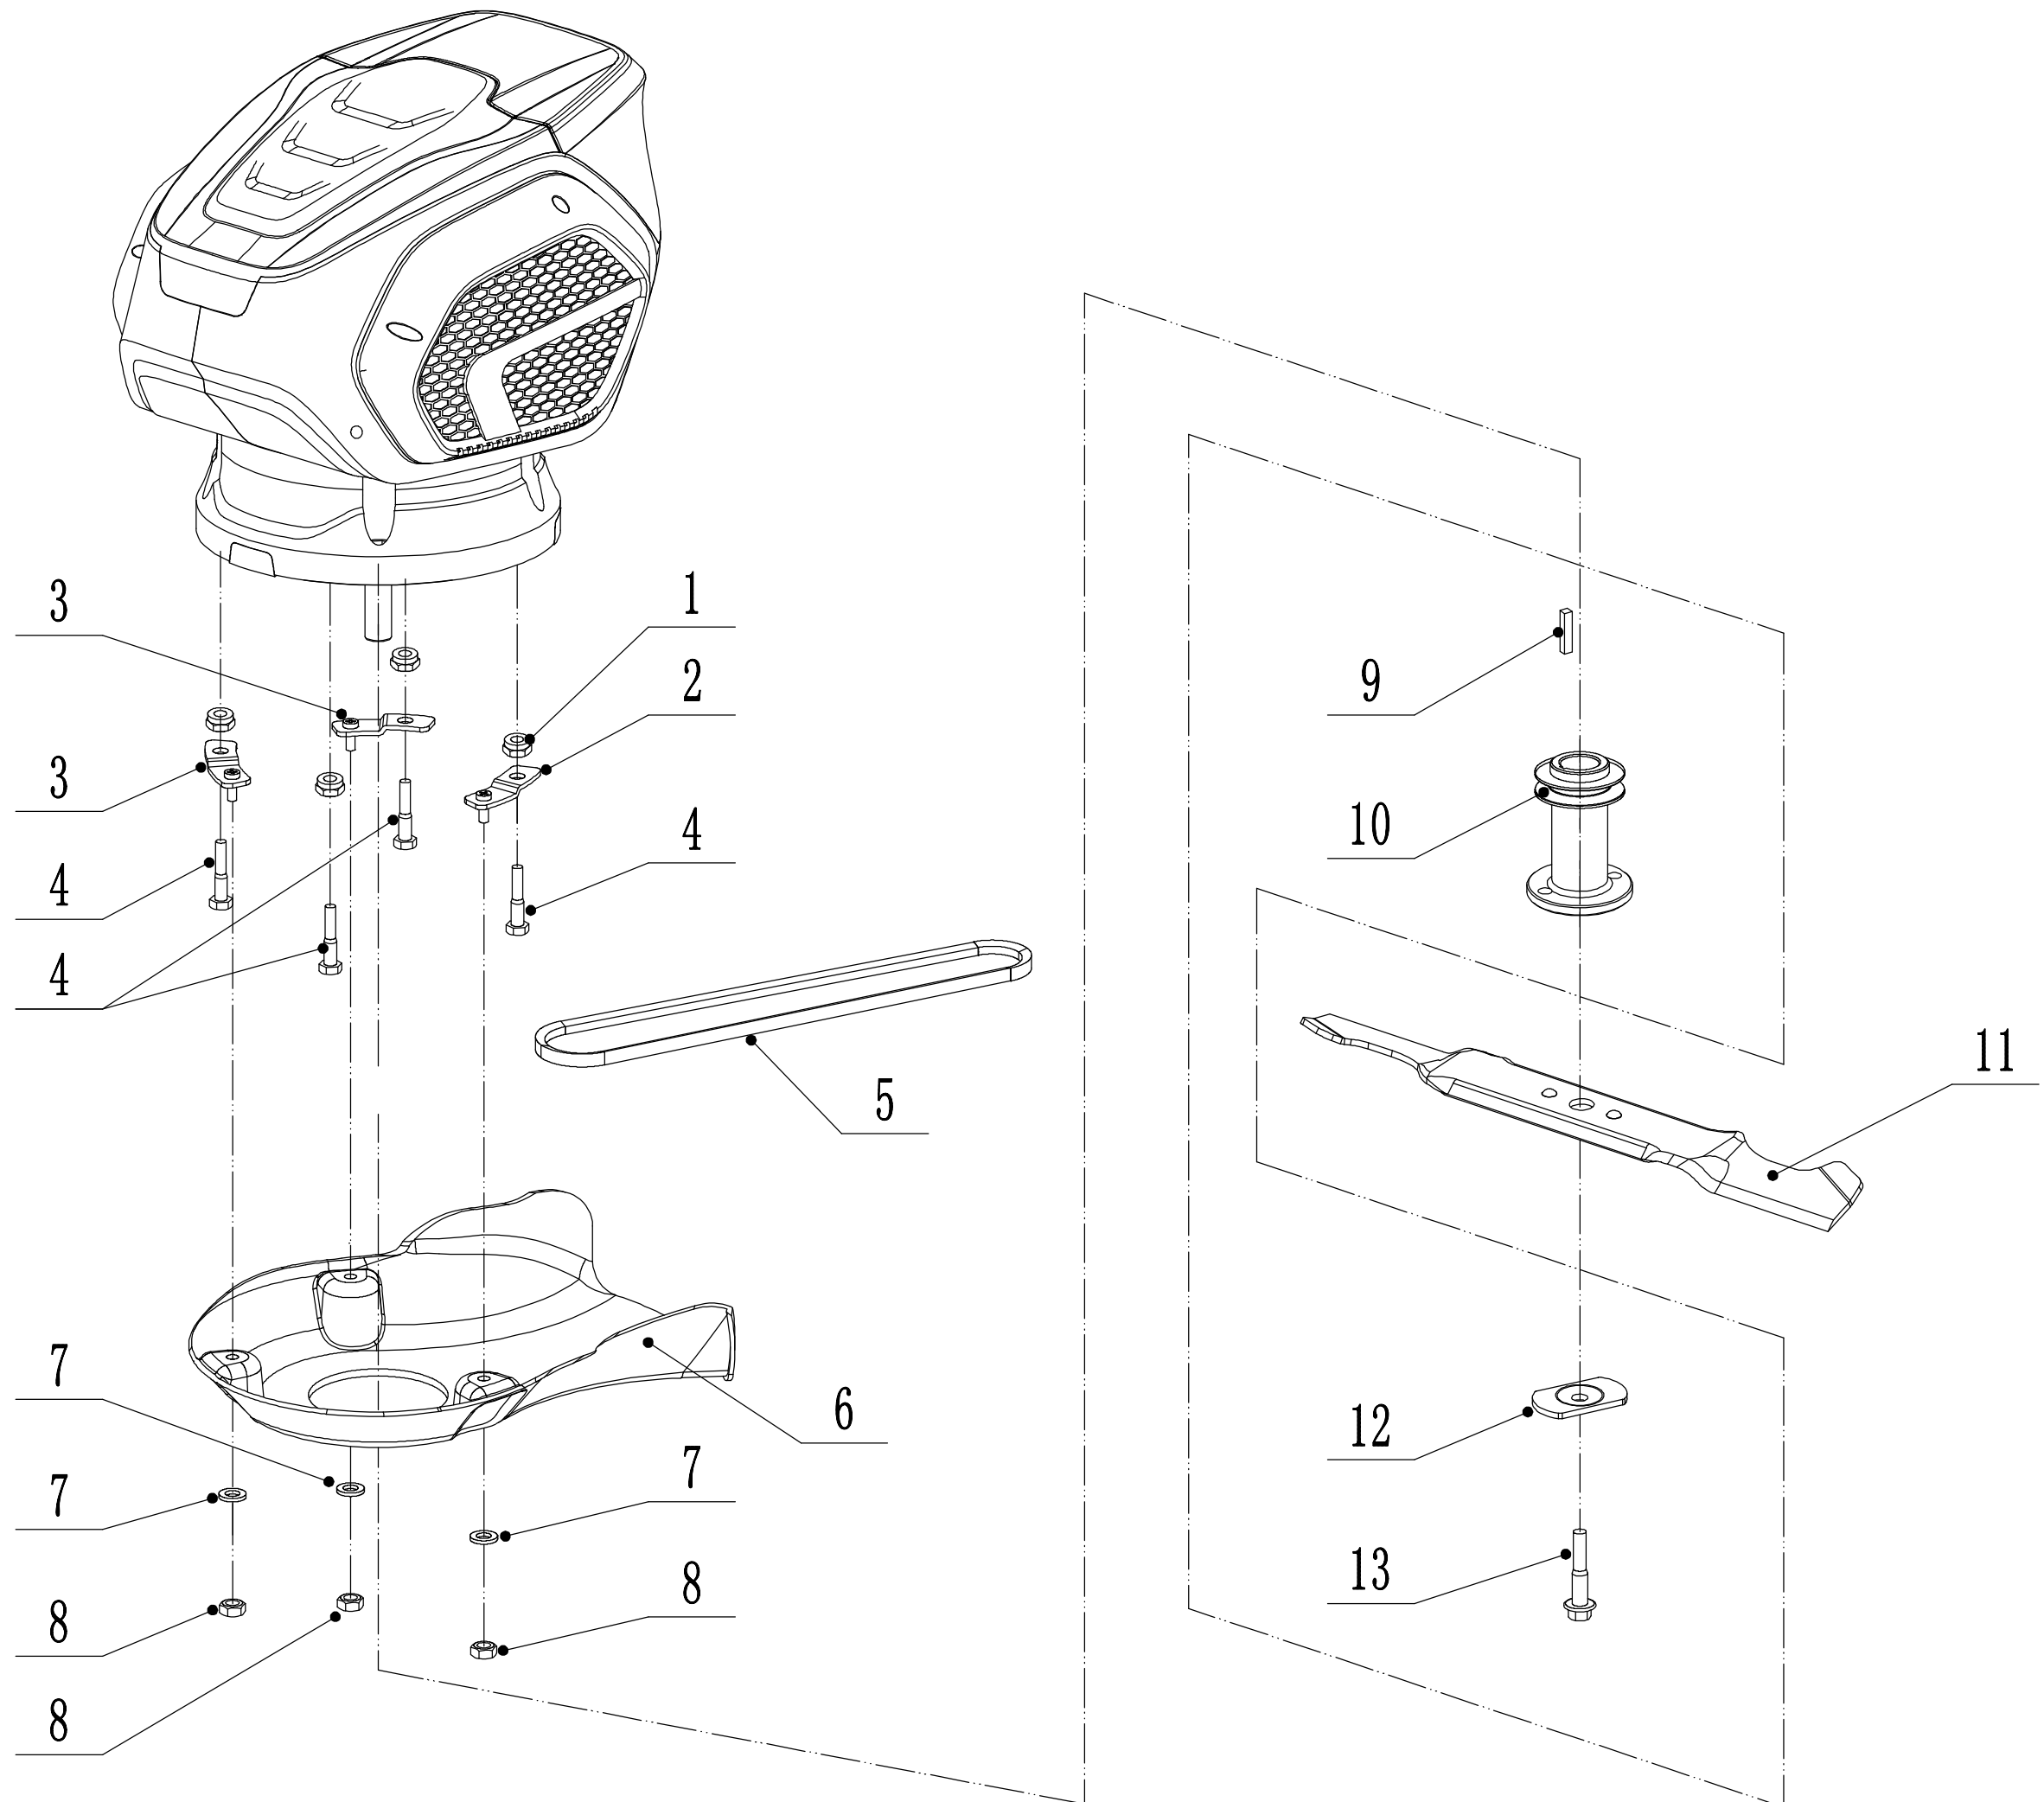

Model: NERO 52CTI
Blade system

blade system			
n	art	name	qty
1	UZT85-00002	Nut	1
2	U455-00036	Engine Washer 1	1
3	U455-00037	Engine Washer 2	2
4	U47TI-00007	Bolt	4
5	U47TI-00008	Belt - V10x783	1
6	U455-00043	Belt Shield	1
7	U455-00044	Plain Washer - M6	3
8	U455-00013	Lock Nut - M6	3
9	U50I-00036	key	1
10	U47TI-00009	Blade Boss	1
11	U47PI-00010	Blade	1
12	U456-00038	Spring Washer	1
13	U47TI-00011	Blade Bolt	1