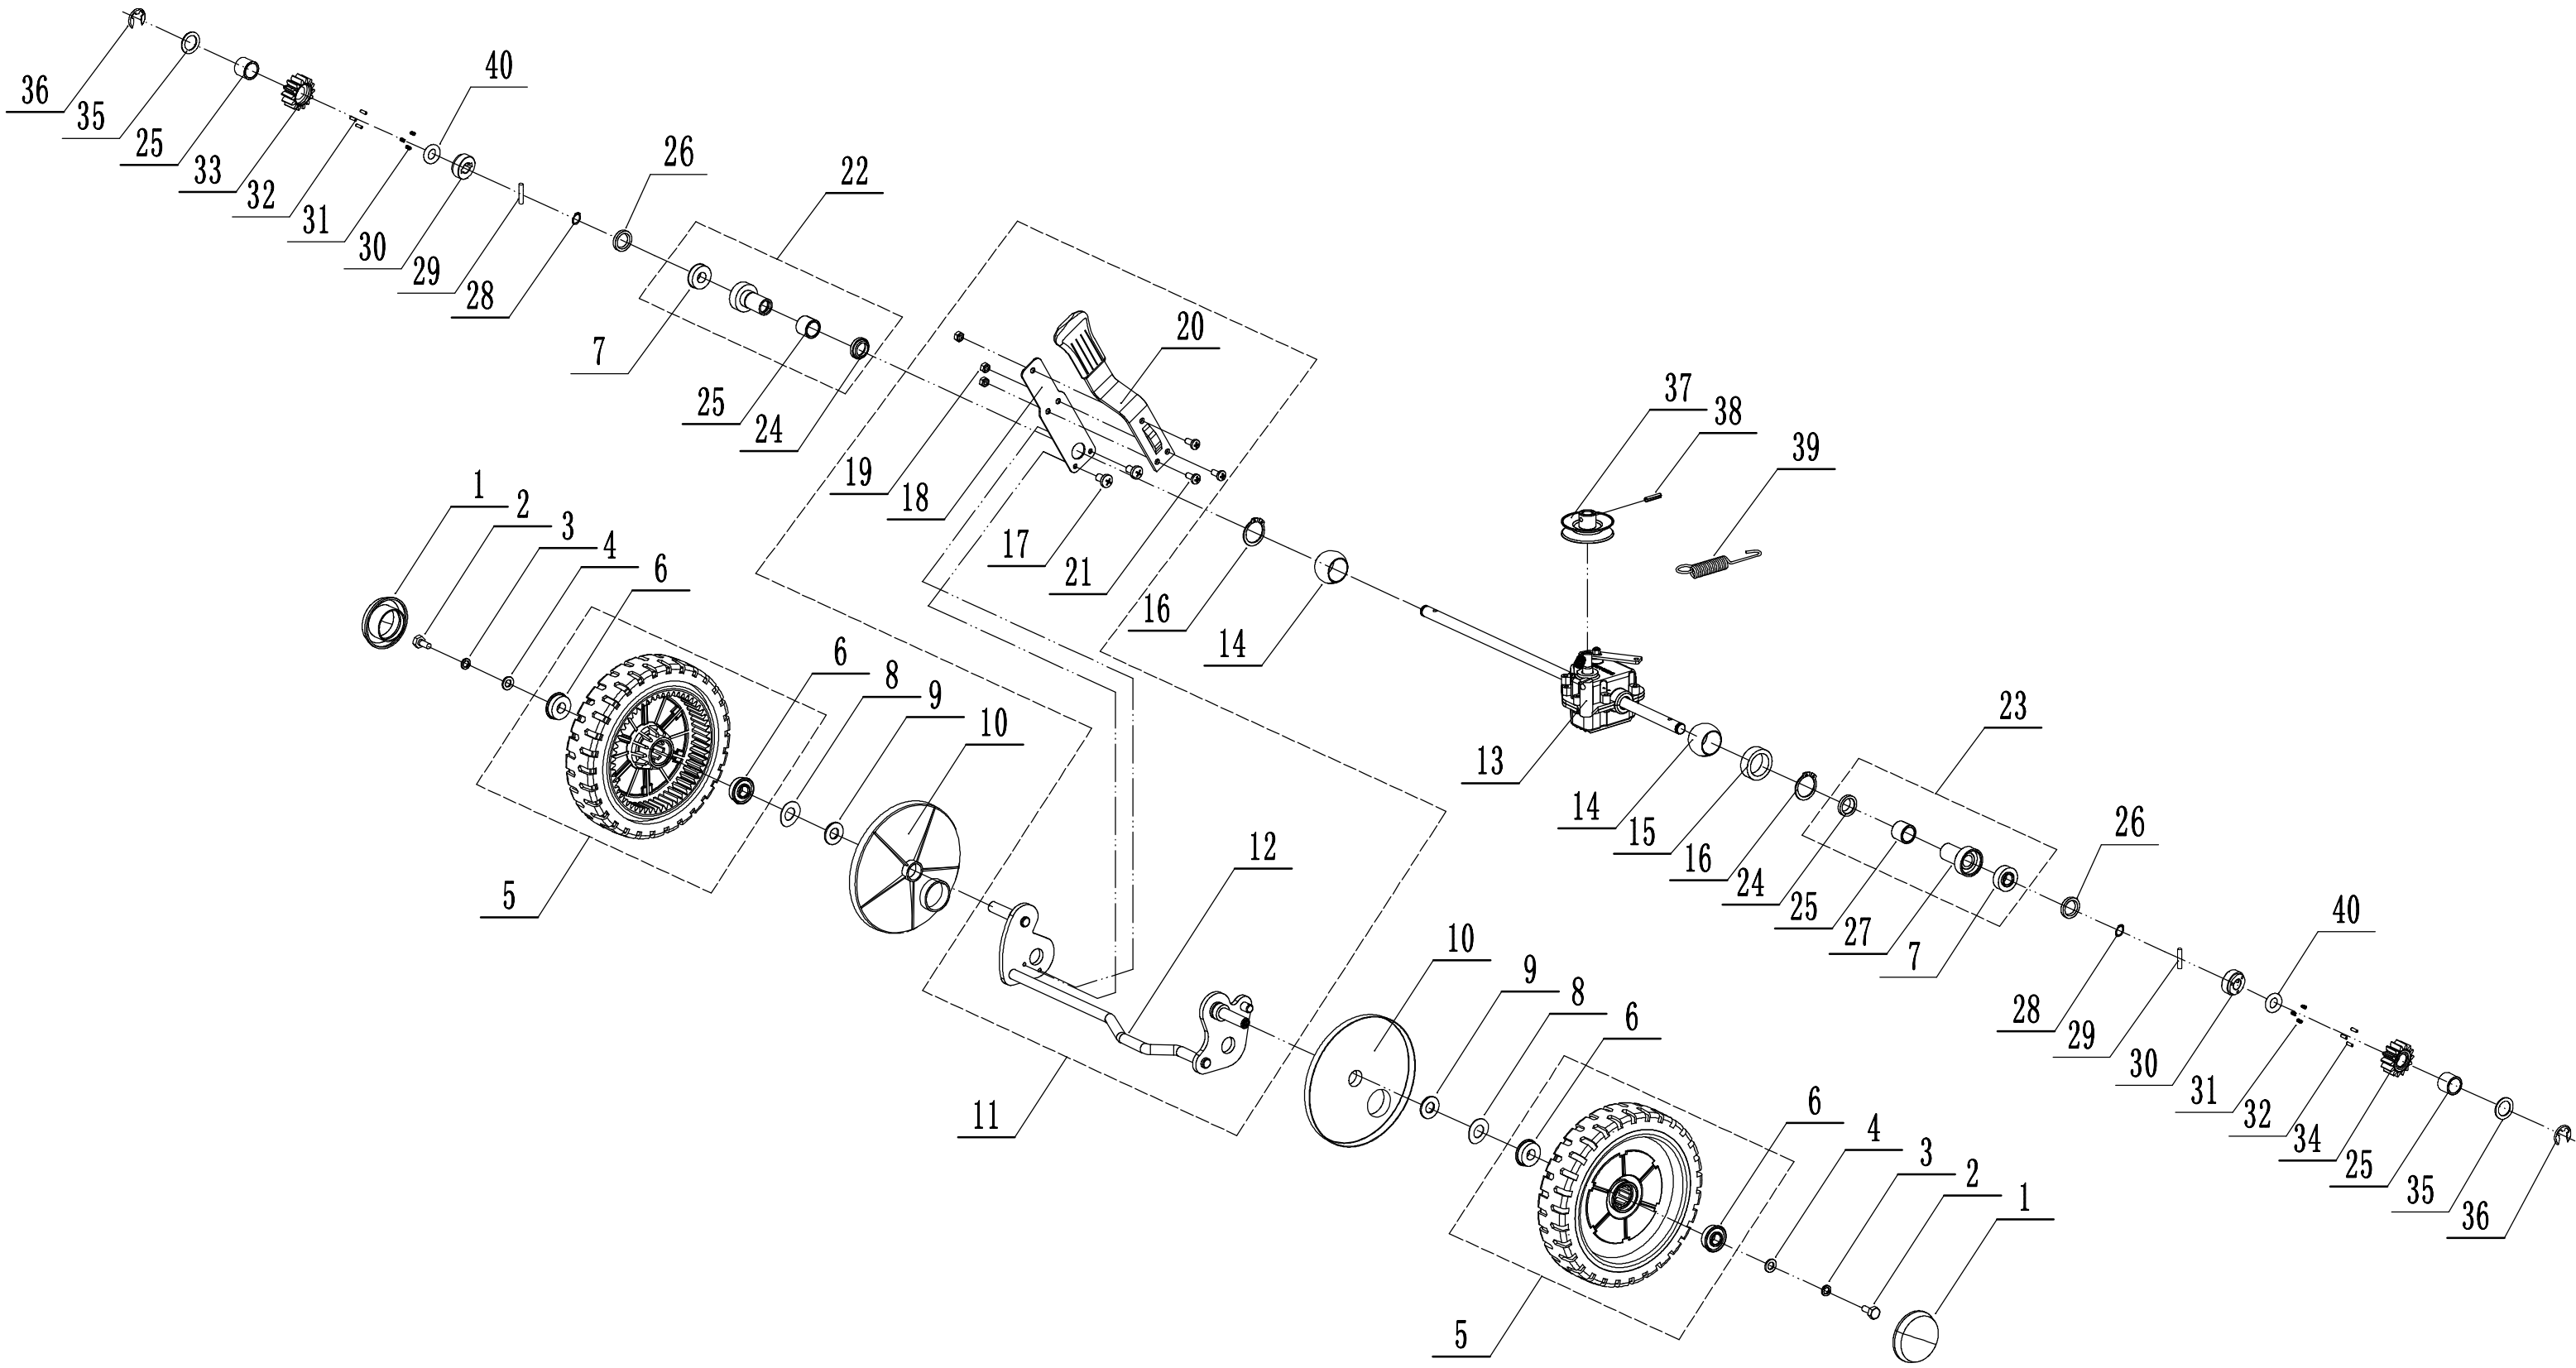

Rear axle

rear axle			
n	art	name	qty
1	U466-00012	Wheel Cap	2
2	U455-00052	Bolt - M8x15	2
3	U455-00053	Spring Washer - M8	2
4	U455-00061	Washer - M8	2
5	U455-00062	Wheel	2
6	U455-00056	Bearing	4
7	U456-00006	Bearing	2
8	U455-00057	Spring Washer - M12.7	2
9	U455-00058	Plain Washer - M12.7	2
10	U455-00063	Rear Wheel Shield	2
12	U506-00018	Rear Axle Frame	1
13	U52I-00008	Rear Transmission Assembly	1
14	U455-00066	Nylon Ball Bearing	2
15	U455-00067	Rear Axle Partition	1
16	U455-00068	Circlip - M20	2
17	U456-00007	Screw - M5x8	2
18	U47TI-00014	Spring Of Adjustment Lever	1
19	U455-00013	Lock Nut - M6	3
20	U47TI-00015	Adjustment Lever	1
21	U456-00008	Bolt - M6x14	3
22	U455-00073	Reft Bearing Sheath Assembly	1
23	U455-00074	Light Bearing Sheath Assembly	1
24	U455-00075	Dustproof Ring	2
25	U455-00076	Bearing	4
26	U456-00009	Spacer	2
28	U455-00077	Circlip - M12	2
29	U455-00078	Pin For Ratchet	2
30	U455-00079	Ratchet	2
31	U455-00080	Spring	6
32	U455-00081	Pin	6
33	U455-00082	Drive Pinion - R/H	1
34	U455-00083	Drive Pinion - L/H	1
35	U455-00084	Washer	2
36	U455-00085	E-Clip - M9	2
37	U455-00086	Gearbox pulley	1
38	U455-00087	Spring Pin - 5x20	2
39	U455-00088	Gearbox Spring	1
40	U455-00089	O-Ring	2