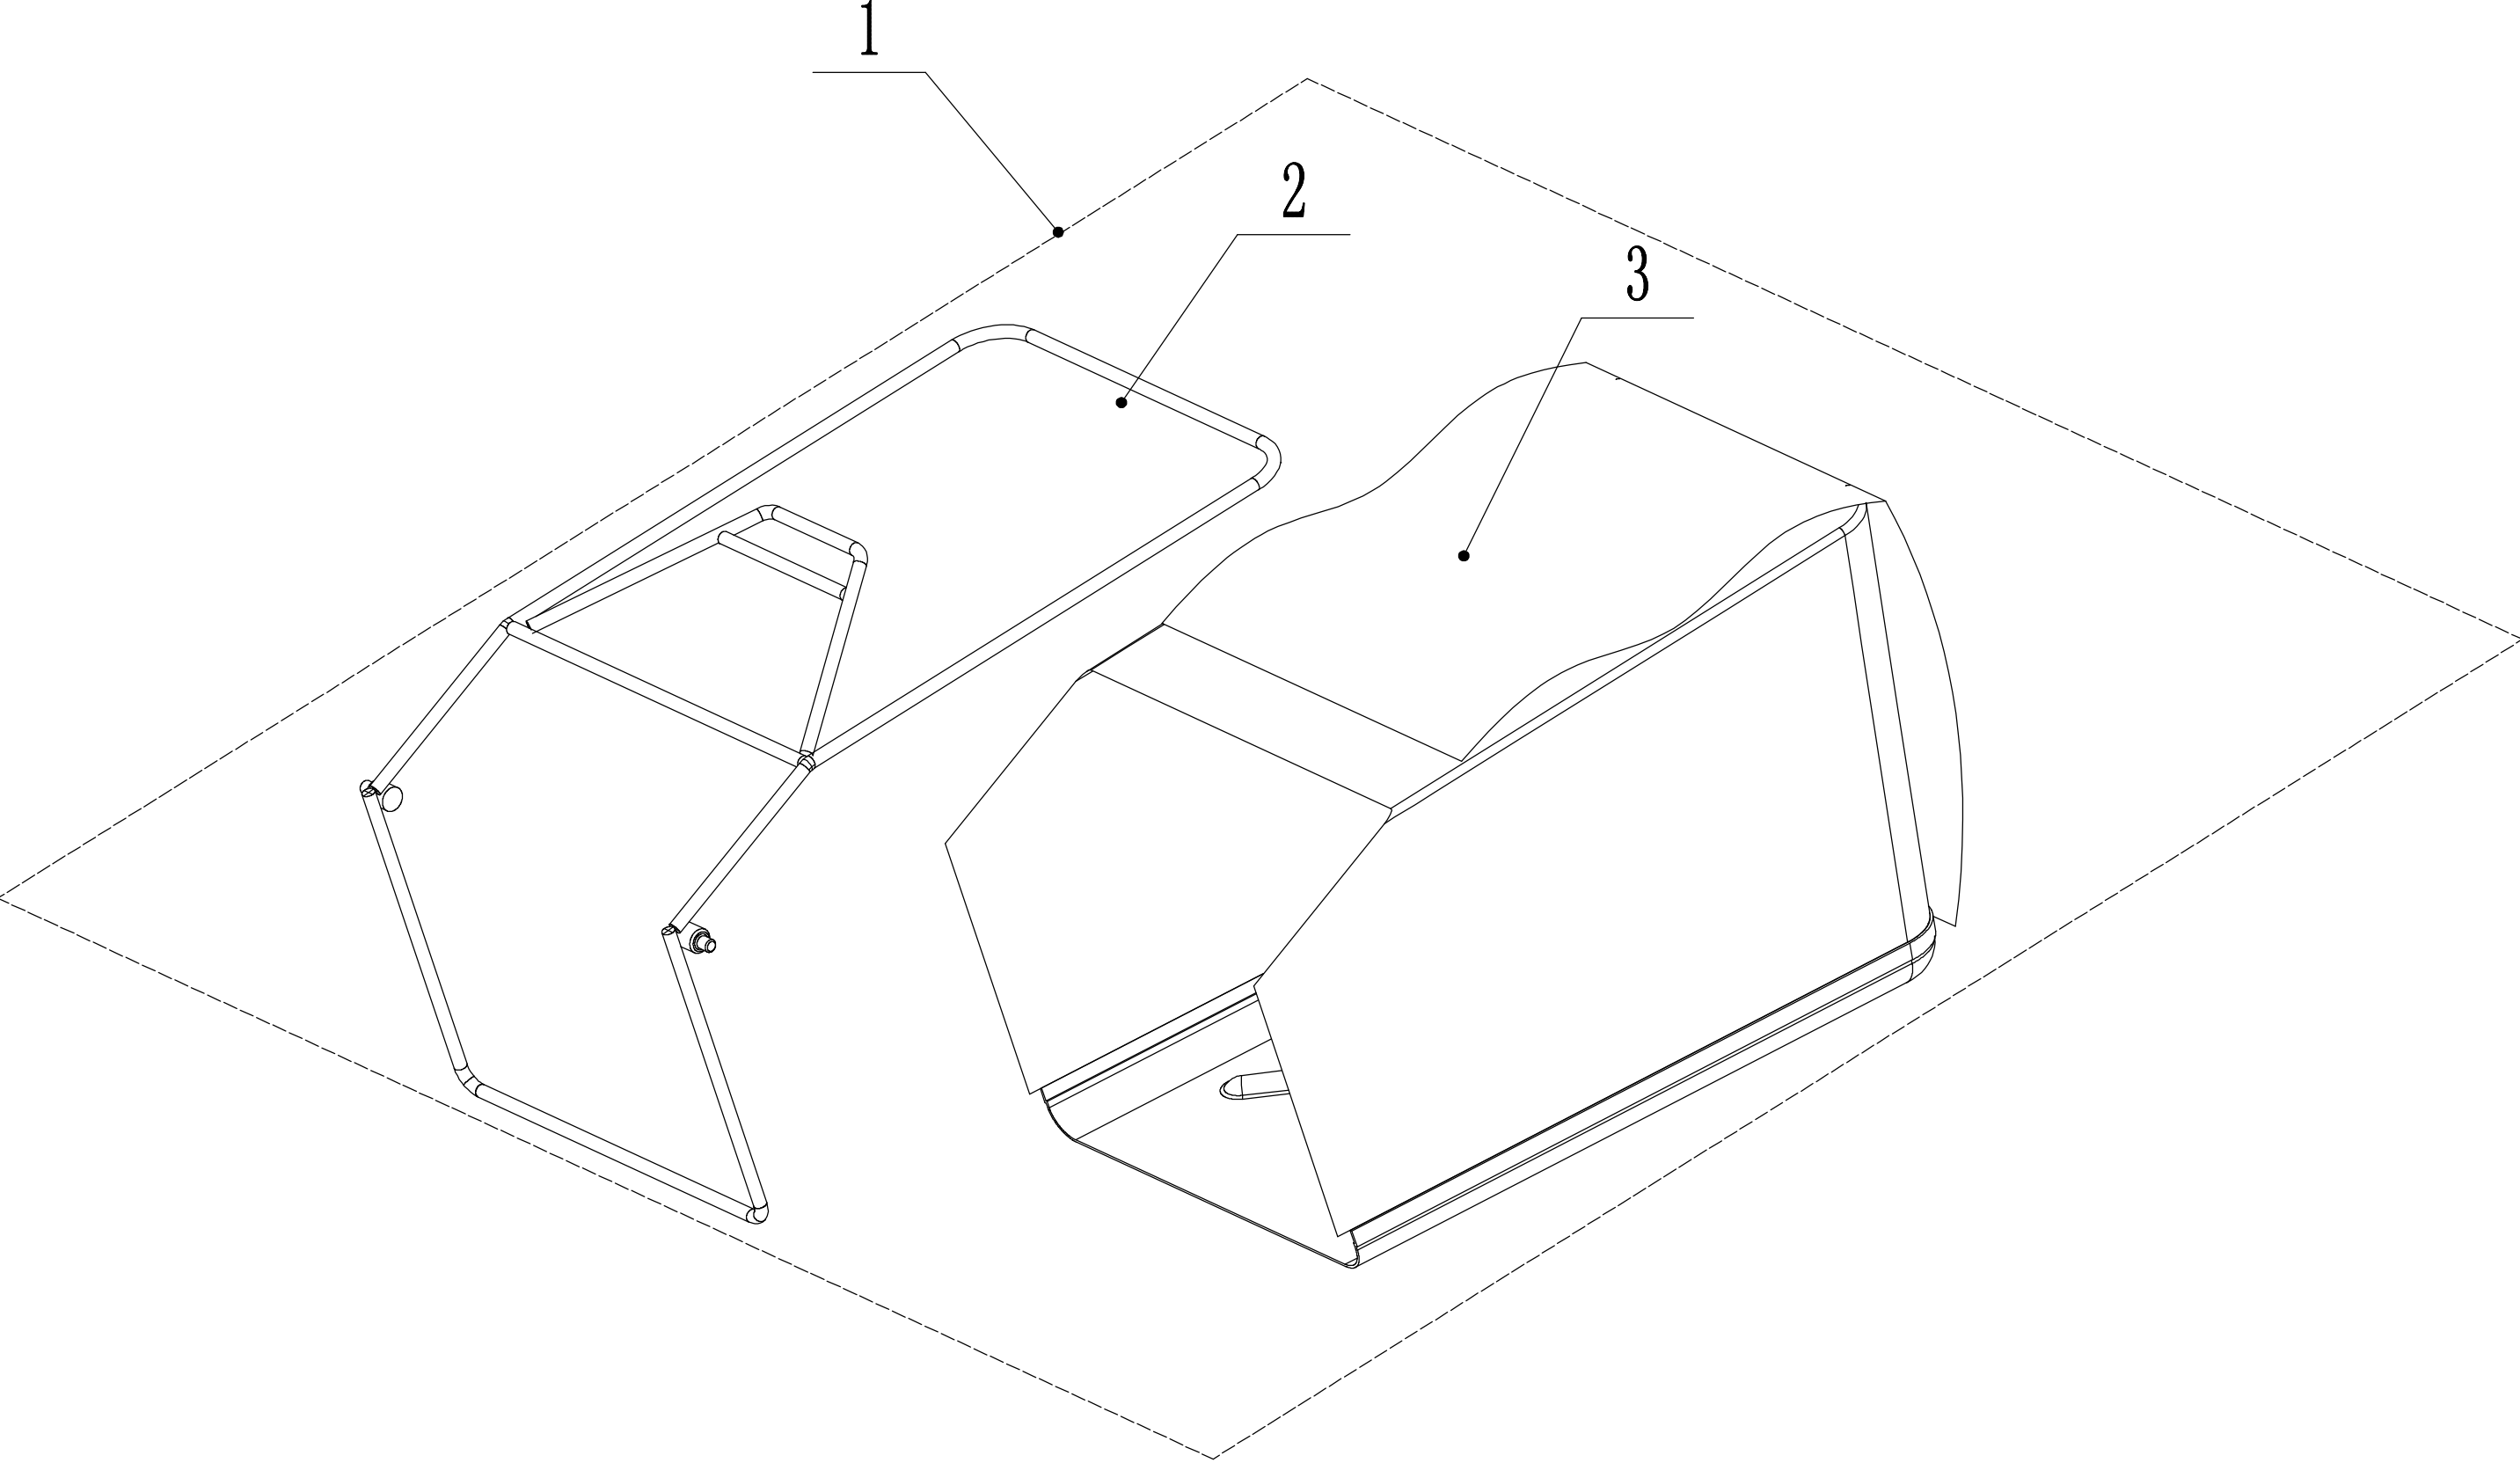

Model: NERO 52CTI
Grass catcher

grasscatcher			
n	art	name	qty
1	U455-00108	Frame - Grass Bag	1
2	U455-00121	Grass Bag	1