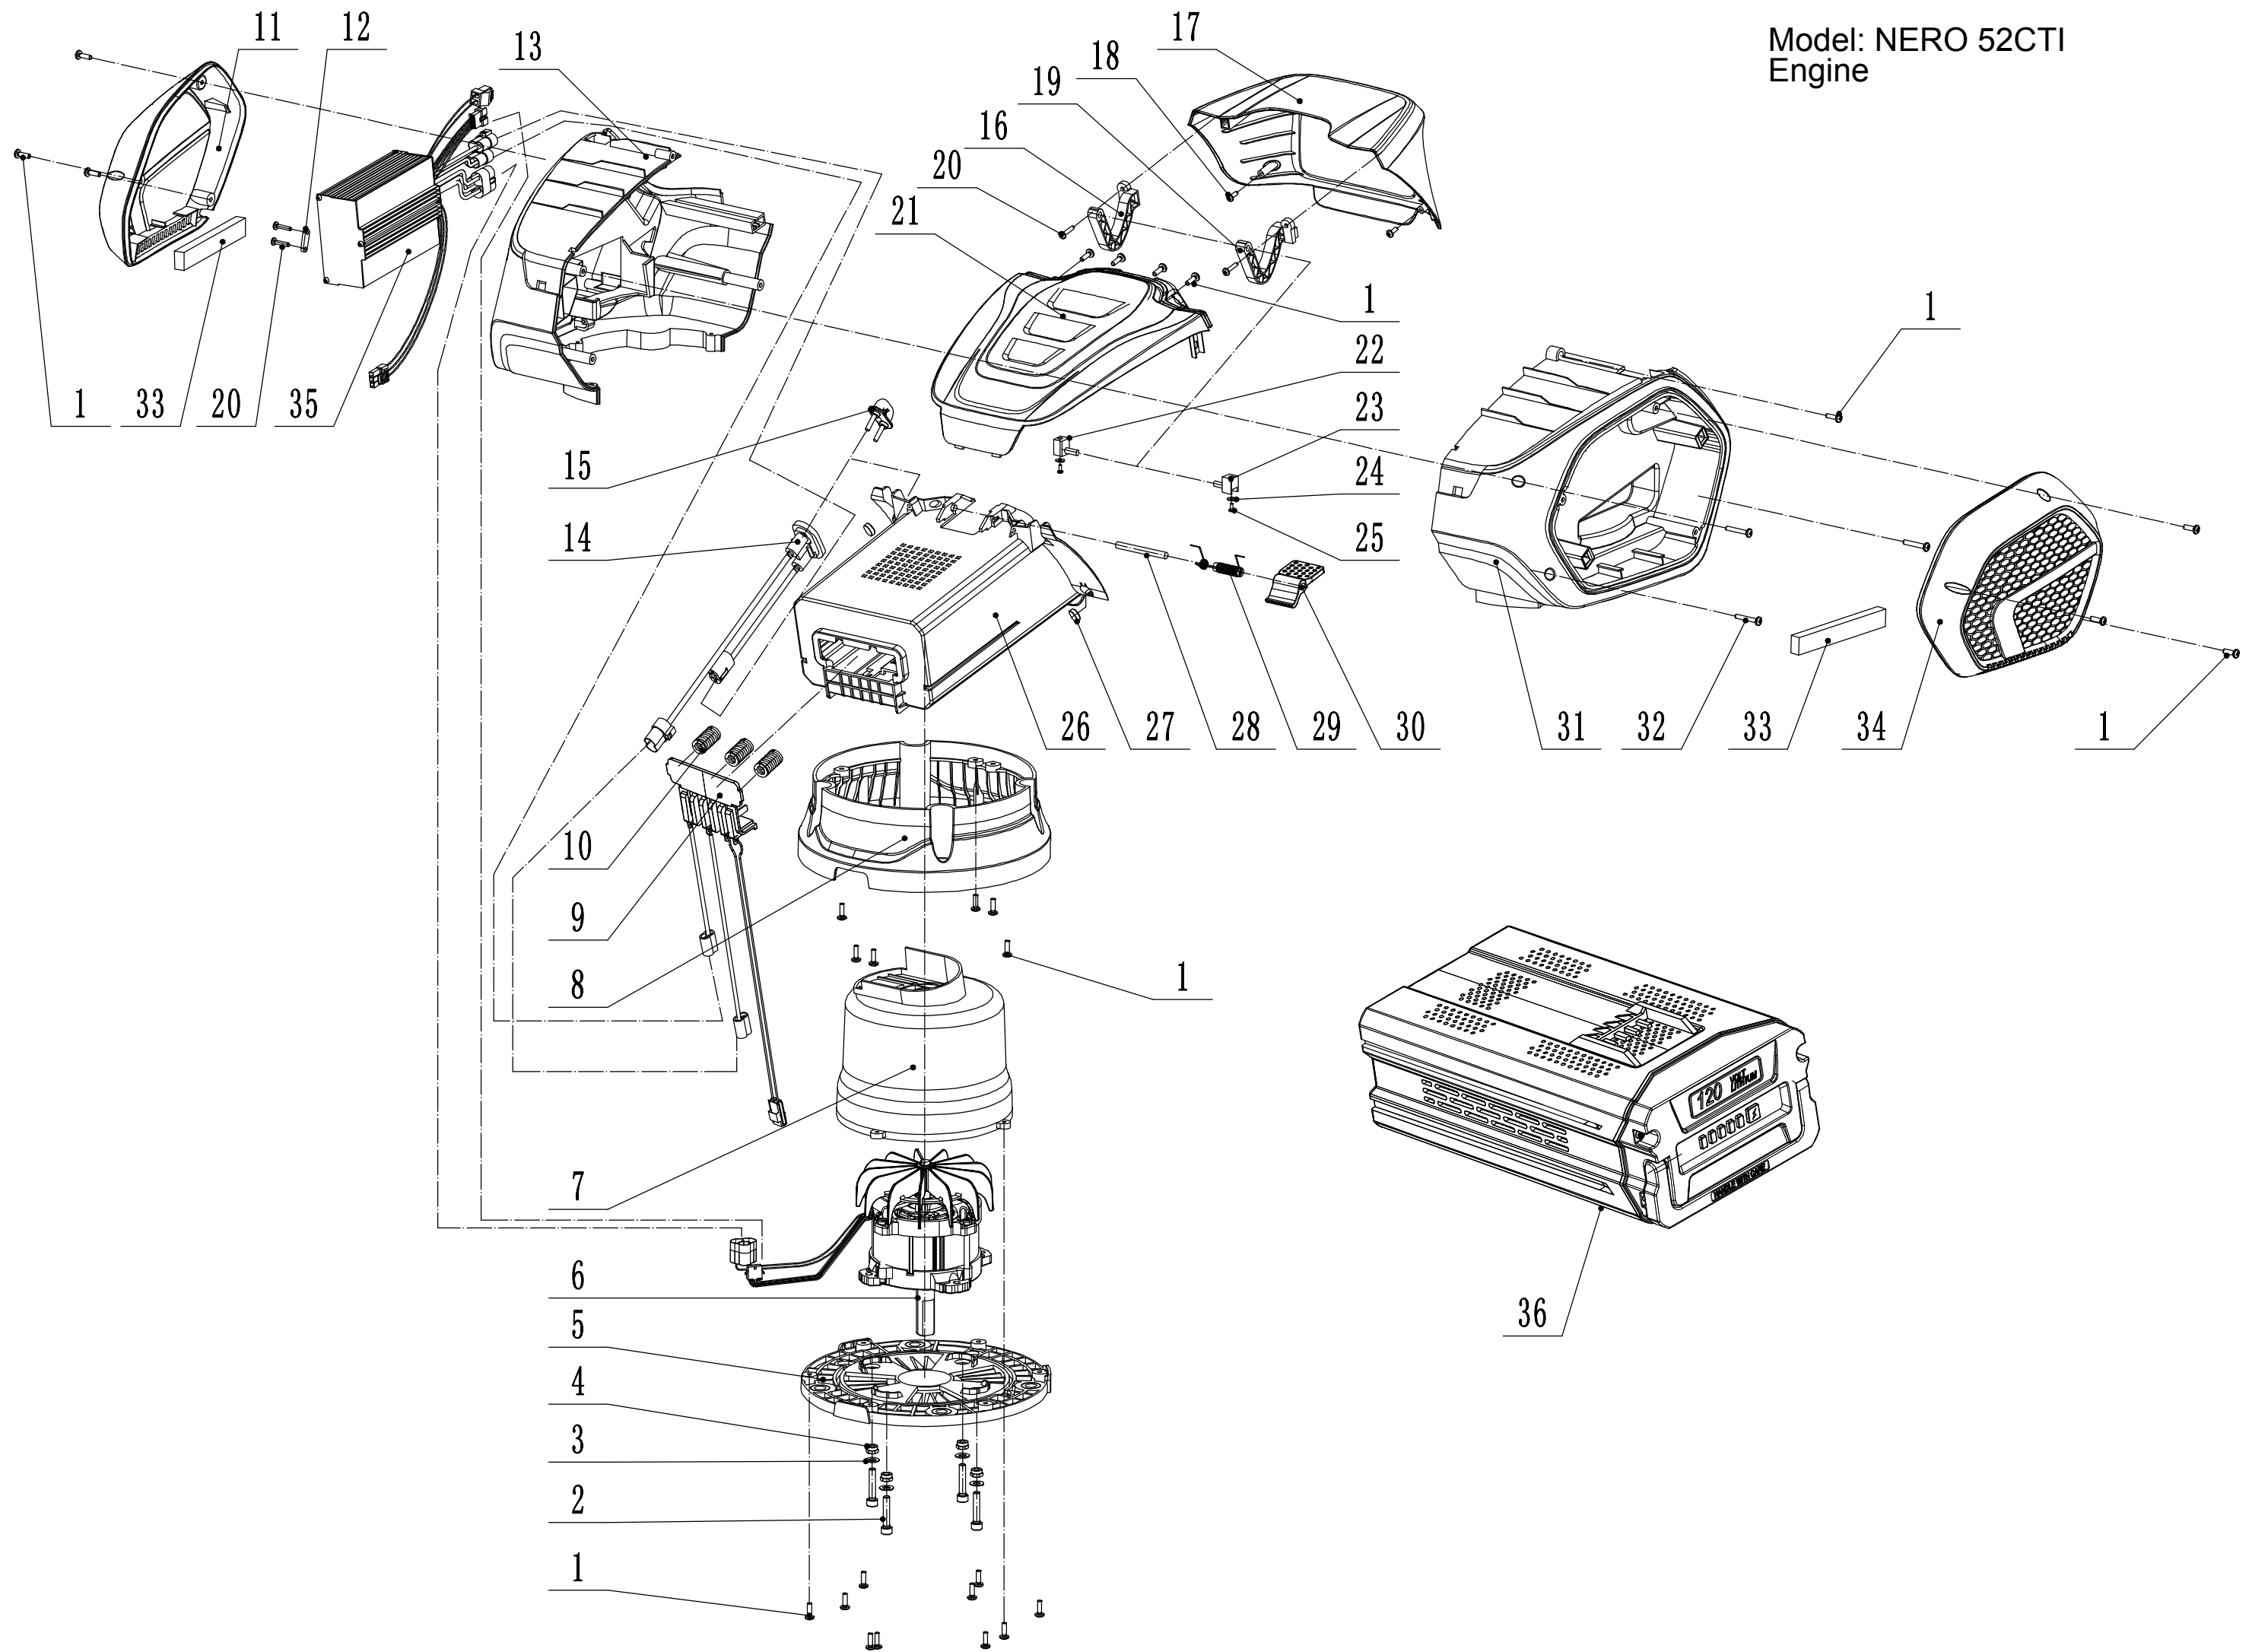

Model: NERO 52CTI  
Engine

<b>engine</b>			
<b>n</b>	<b>art</b>	<b>name</b>	<b>qty</b>
1	U521-00001	Screw - M4*14	27
2	U455-00002	Bolt - M6*30	4
3	U455-00003	Flat washer - M6	4
4	U455-00006	Nut - M6	4
5	U455-00005	Motor base	1
6	U455-00004	Motor	1
7	U455-00007	Wind shield	1
8	U455-00008	Motor barrel	1
9	U455-00009	Battery lead plate	1
10	U456-00057	Battery pressure spring	3
11	U455-00011	Left cover	1
12	U47TI-00003	Cable Bracket	1
13	U455-00013	Left shell	1
14	U506-00003	Electrified base assembly	1
15	U506-00004	Key	1
16	U455-00016	Battery cover flip piece B	1
17	U455-00017	Battery cover	1
18	U455-00018	Screw - M4*6	2
19	U455-00019	Battery cover flip piece A	1
20	U455-00020	Screw - M3.5*15	4
21	U455-00021	Upper cover	1
22	U521-00002	The central axis B	1
23	U521-00003	The central axis A	1
24	U521-00004	Flat washer - M6	2
25	U537-00082	Screw - M2.5*6	2
26	U506-00008	Battery compartment	1
27	U455-00027	Magnet - M12*5	2
28	U506-00009	Battery buckle shaft	1
29	U455-00029	Battery buckle torsion spring	1
30	U455-00030	Battery buckle	1
31	U521-00005	Right shell	1
32	U455-00032	Screw - M4*26	3
33	U455-00033	Filter sponge	2
34	U455-00034	Right cover	1
35	U455-00035	Controller	1
36	U50I-00033	Battery	1