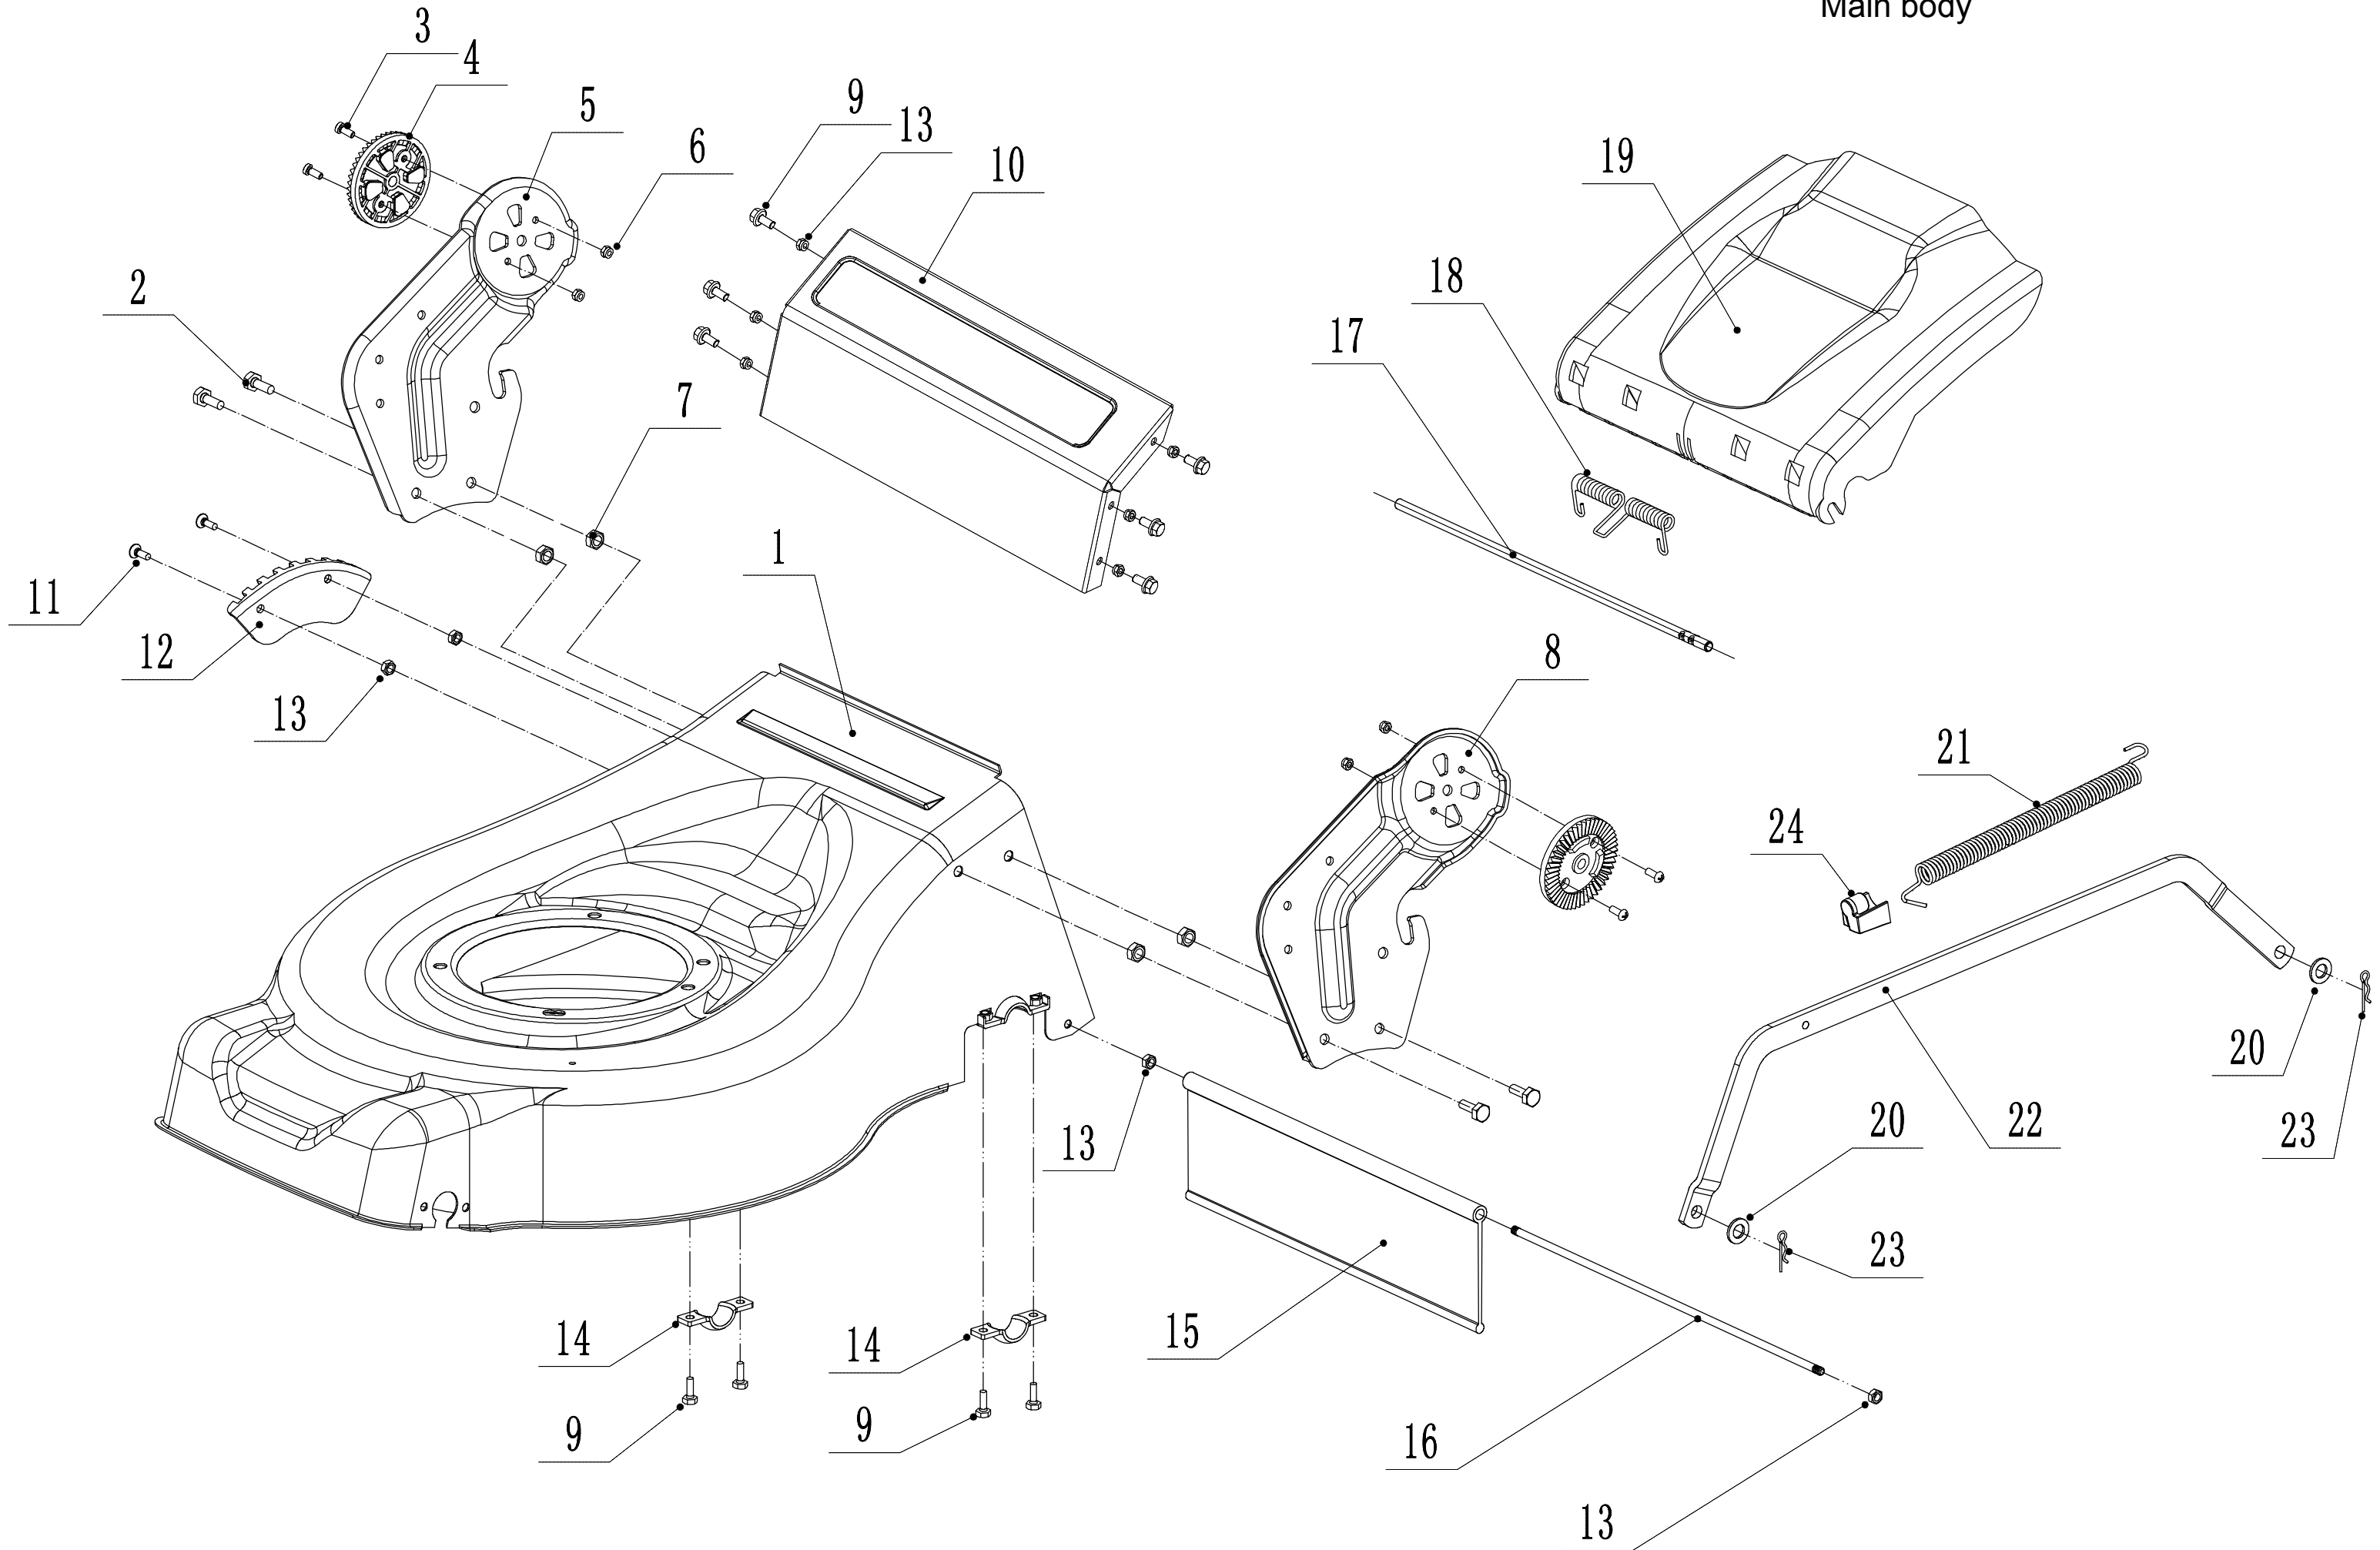

Model: NERO 52CTI
Main body

main body			
n	art	name	qty
1	U521-00001	Chassis	1
2	U455-00002	Bolt - M8x16	4
3	U455-00003	Screw - M5x12	4
4	U455-00004	Tooth Disc	2
5	U455-00005	AVS Bracket - R/H	1
6	U455-00006	Lock Nut - M5	4
7	U455-00007	Lock Nut - M8	4
8	U455-00008	AVS Bracket - L/H	1
9	U455-00009	Bolt - M6x12	10
10	U456-00057	Connector	1
11	U455-00011	Screw - M6x16	2
12	U47TI-00003	Graduator	1
13	U455-00013	Lock Nut - M6	10
14	U506-00003	Side Discharge Deflector	1
15	U506-00004	Side Discharge Cover Kit	1
16	U455-00016	Side Discharge Cover Pivot	1
17	U455-00017	Side Discharge Cover Spring	1
18	U455-00018	Bolt	2
19	U455-00019	Side Discharge Cover Bracket	1
20	U455-00020	Lock Nut - M6	2
21	U455-00021	Upper Bearing Bracket	2
22	U521-00002	Trailing Flap	1
23	U521-00003	Pivot - Trailing Flap	1
24	U521-00004	Mulching Plug	1
25	U537-00082	Rubber Ring	1
26	U506-00008	Pivot - Rear Cover	1
27	U455-00027	Spring - Rear Cover	1
28	U506-00009	Rear Cover	1
29	U455-00029	Plain Washer - M10	2
30	U455-00030	Spring - Connecting Rod	1
31	U521-00005	Connecting Rod	1
32	U455-00032	Spring Clip	2
33	U455-00033	Baffle	1
34	U455-00034	Screw - ST4.2x9.5	2
35	U455-00035	Spring Bracket	1