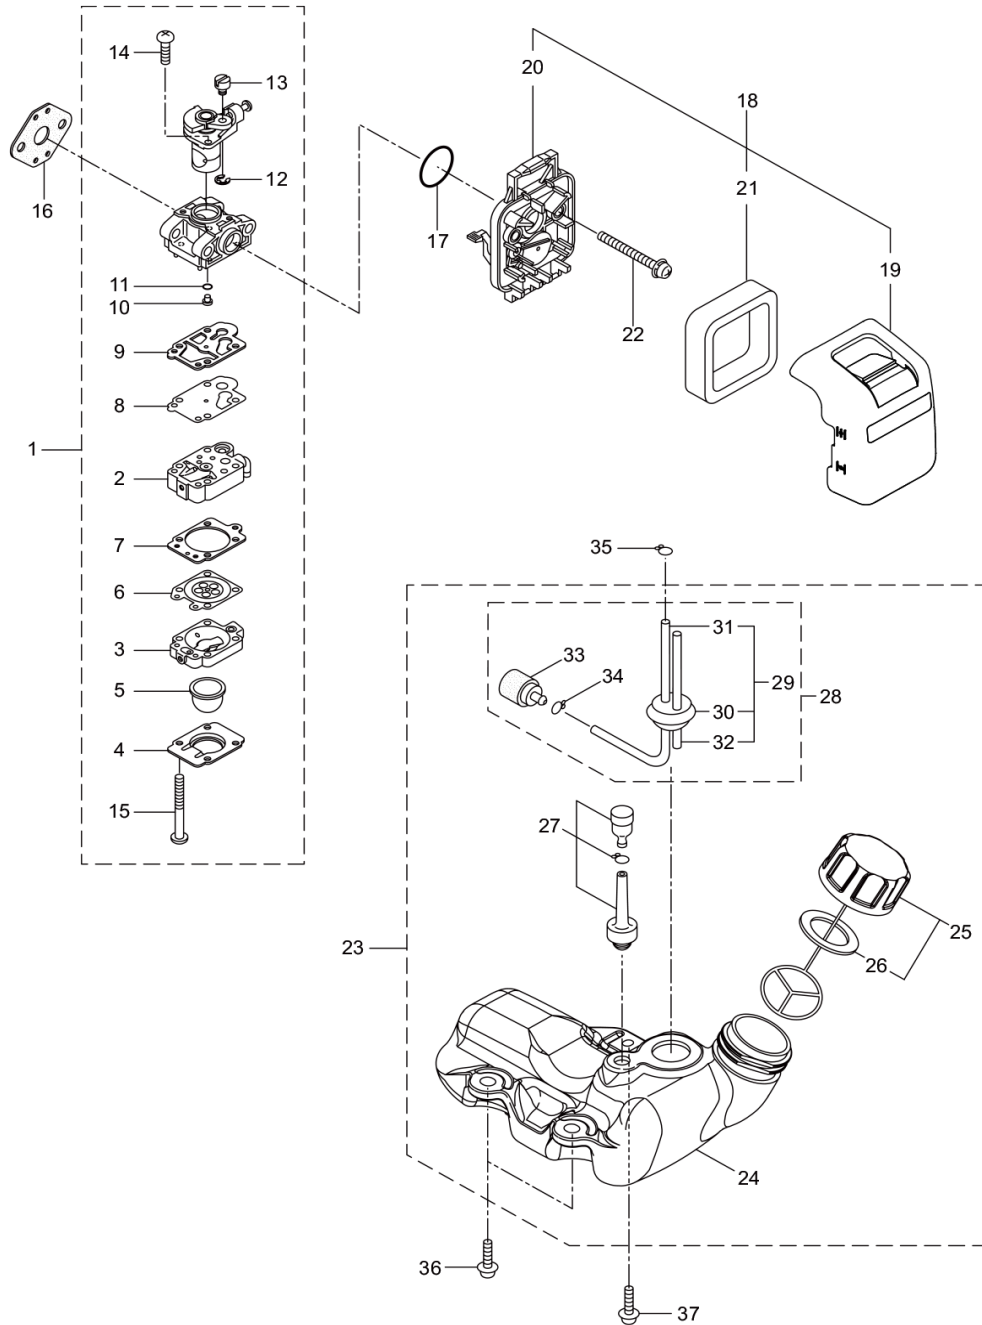

PP2430
5. CARBURETOR, FUEL TANK

- 11 -

1

Status	Position	Parts Number	Parts Name	Unit Quantity	Set Unit Quantity	Specification	Remarks	Maker code
	1	276663	CARBURETOR ASSY	1			Incl.2-15 New gasket required	
	2	274472	CARBURETOR BODY	1		WB5-8879		
	3	262991	PURGE BODY	1		WB5-2557		
	4	262992	COVER	1		WB21-3147		
	5	261874	PRIMER	1		WB188-12