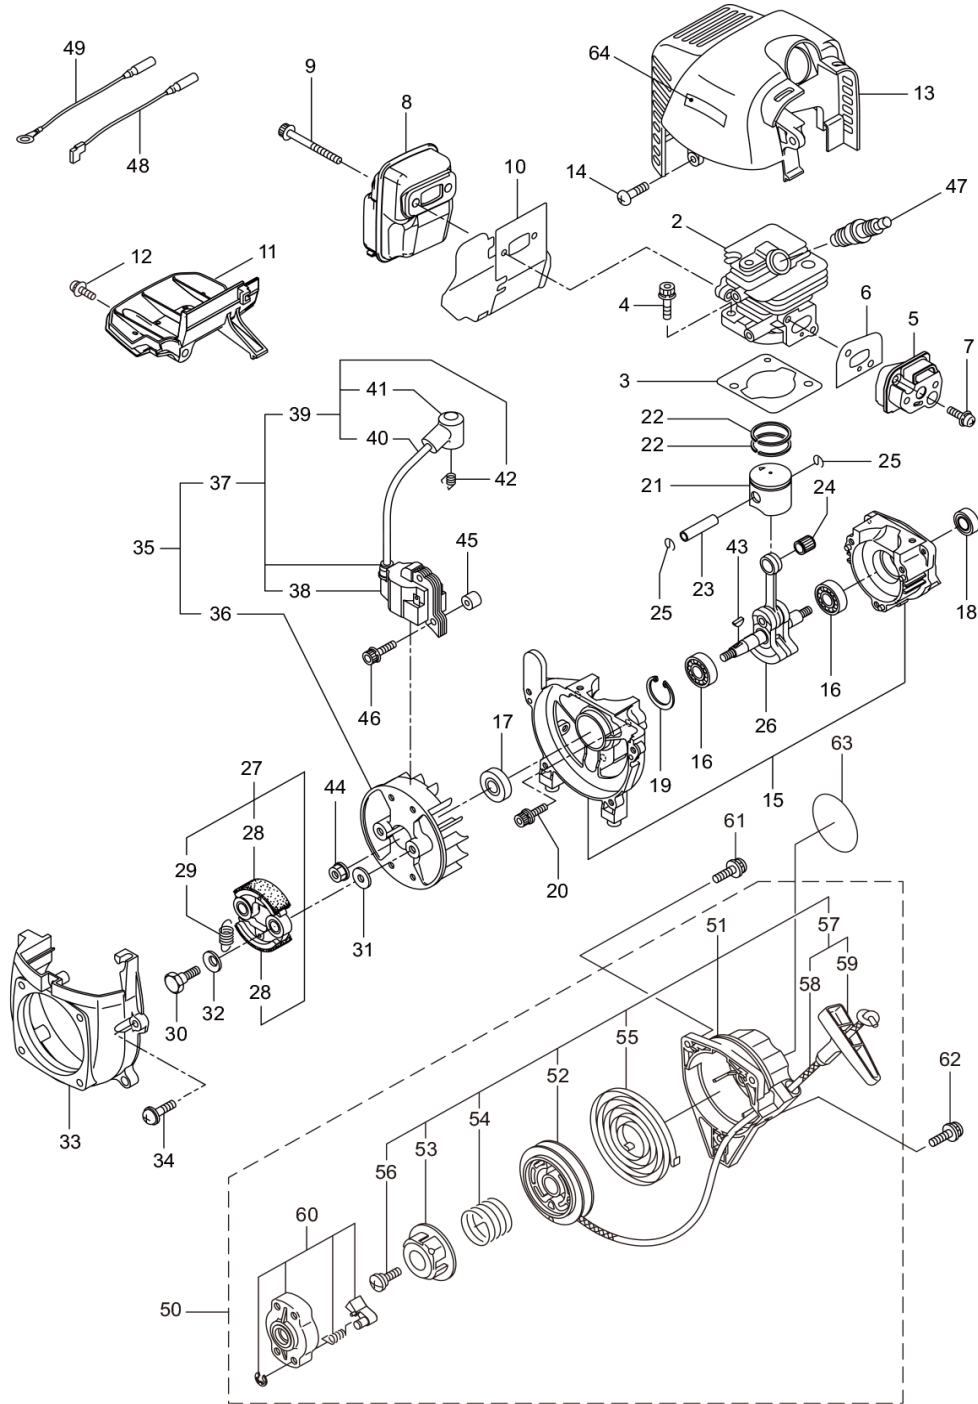

PP2430
3. PRUNER HEAD

- 5 -

Status	Position	Parts Number	Parts Name	Unit Quantity	Set Unit Quantity	Specification	Remarks	Maker code
	1	234082	PRUNER HEAD ASSY	1		OREGON [®] - タイフ	Incl.2-35	
	2	231855	GEAR CASE ASSY	1				
	3	227990	BEARING #608	1		#608	#608	
	4	241692	GEAR SHAFT	1				
	5	231857	GEAR	1		18T		

Status	Position	Parts Number	Parts Name	Unit Quantity	Set Unit Quantity	Specification	Remarks	Maker code
	6	231858	WORM GEAR	1				
	7	231859	PINION SHAFT	1		17T 7X7X0.75		
	8	227992	BEARING 609	1		#609	#609	
	9	227993	BEARING #609Z	1		#609Z	#609Z	
	10	228477	C-SHAPED RING	1		ｼﾞｸｼﾞｸ STW-9	#9	
	11	140270	C-SHAPED SNAP RING	1		ﾌﾞﾗｯｸ24	#24	
	12	231860	OILER	1				
	13	231861	SEAL	1		(6)X(12)XT3		
	14	231862	SCREW	2		M4X10		
	15	231863	OIL PIPE	1				
	16	231864	STRAINER	1				
	17	234084	GEARCASE B	1				
	18	227991	BEARING 6001 2RS	1		6001DDU(NSK)	#6001DDU	
	19	231866	SPROCKET	1				
	20	241693	WASHER (SPROCKET)	1				
	21	241694	E-RING	1		BETW-8 1ﾐﾈｶﾞﾀ	BETW-8	
	22	125588	BOLT	1		M6X30	M6x30	
	23	234085	SCREW	1		M4X30	M4x30	
	24	231870	ADJUSTER	1				
	25	231871	BOLT	4		M5X12	M5x12	
	26	234086	OIL TANK ASSY	1			Incl.27	
	27	231873	BREATHER	1				
	28	231874	TANK CAP ASSY	1		ﾀﾞｯｸﾞｷｯﾌﾟ ﾏﾝｸ ﾏｯﾌﾟ		
	29	092580	BOLT	2	10	M5X12(SM)	M5x12	
	30	231875	CHAIN COVER COMPLETE	1				
	31	126756	FLANGE NUT	1	5	M6	M6	
	32	089819	BOLT	1	10	M6X8	M6x8	
	33	261246	CAP SCREW	1	5	M5X25	M5x25	
	34	215993	CAP SCREW	1		M5X10	M5x10	
	35	241691	GEAR SHAFT SET	1			Incl.4,20,21	
	36	234088	GUIDE BAR	1		100SDE A218		
	37	289536	CHAIN	1				806170MBP
	38	234087	CHAIN COVER	1		ｸﾞﾗﾝﾄﾞ ﾏﾝｸ ﾏｯﾌﾟ/280L		

PP2430
4. ENGINE

- 7 -

1

Status	Position	Parts Number	Parts Name	Unit Quantity	Set Unit Quantity	Specification	Remarks	Maker code
	1	875037		1			EE232/01	
	2	278641	CYLINDER	1				
	3	289643	GASKET	1		T0.5		
	4	267290	CAP SCREW	2	5	M5X20WSW+7	M5x20	
	5	272744	INSULATOR	1			New gasket required	