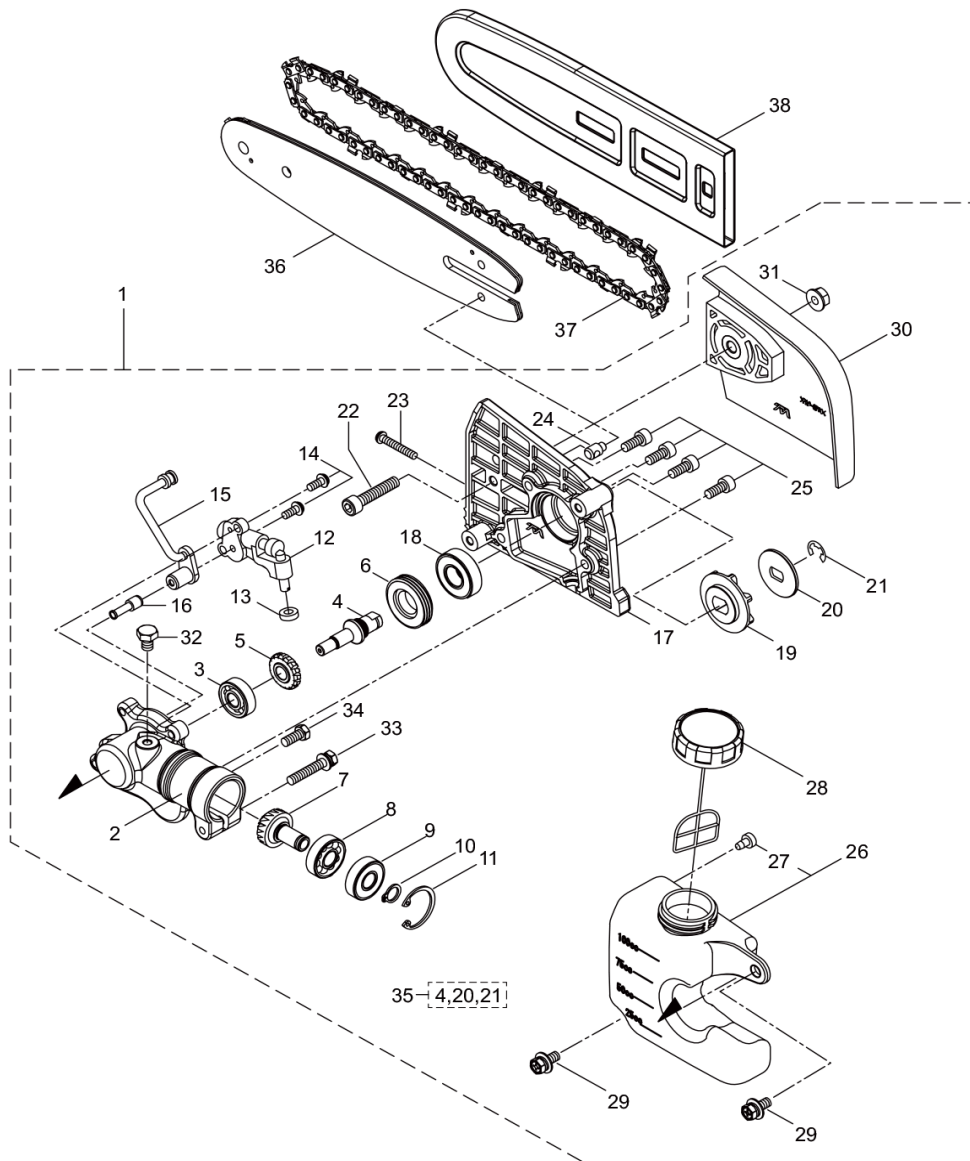

PP2430
3. PRUNER HEAD

- 5 -

Status	Position	Parts Number	Parts Name	Unit Quantity	Set Unit Quantity	Specification	Remarks	Maker code
	1	234082	PRUNER HEAD ASSY	1		OREGON® - タイフ	Incl.2-35	
	2	231855	GEAR CASE ASSY	1				
	3	227990	BEARING #608	1		#608	#608	
	4	241692	GEAR SHAFT	1				
	5	231857	GEAR	1		18T