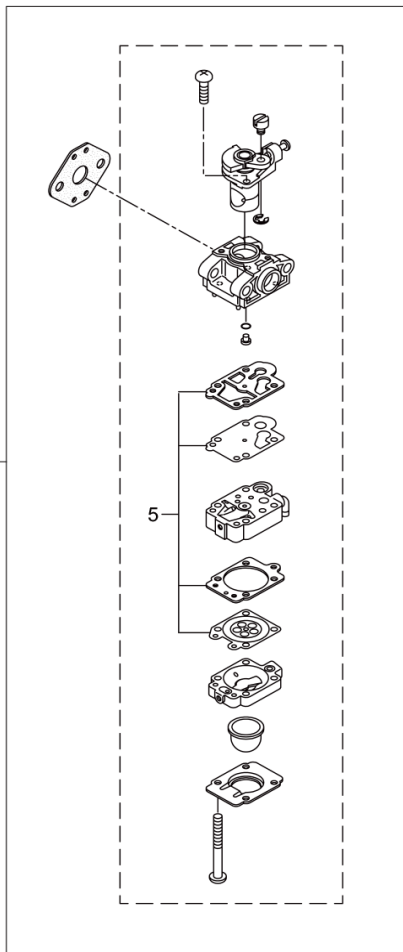

PARTS LIST

PP2430

CONTENTS

1. PARTS KIT	1
2. MAIN BODY	3
3. PRUNER HEAD	5
4. ENGINE	7
5. CARBURETOR, FUEL TANK	11
6. ACCESSORIES	13

2021. 02.

MARUYAMA

P/N 524387-3

PP2430
1. PARTS KIT

- 1 -

1

Status	Position	Parts Number	Parts Name	Unit Quantity	Set Unit Quantity	Specification	Remarks	Maker code
	1	247684	CYLINDER KIT	1	5	EE232/EE233		
	2	247685	PISTON KIT	1				
	3	246924	CLUTCH KIT	1	5			
	4	247873	CARBURETOR KIT	1	5	EE232/EE233	Incl.5	
	5	247867	CARBURETOR PARTS KIT	1	5			
	6	247864	FUEL HOSE/FILTER KIT	1	5			

PP2430
2. MAIN BODY

- 3 -

1

Status	Position	Parts Number	Parts Name	Unit Quantity	Set Unit Quantity	Specification	Remarks	Maker code
	1	364669	PP2430(EU01)	1				
	2	221473	CLUTCH HOUSING ASSY	1		BC23DX	Incl.3-5	
	3	221474	CLUTCH HOUSING	1		M5 M6 ケワウ		
	4	016405	BEARING #6200ZZ	1		#6200ZZ	#6200ZZ	
	5	013825	SNAP RING	1		アサヨウ30	#30	
	6	261612	CAP SCREW	1		M5X30	M5x30	

Status	Position	Parts Number	Parts Name	Unit Quantity	Set Unit Quantity	Specification	Remarks	Maker code
	7	219435	DRIVESHAFT TUBE	1		24XT1.6		
	8	226399	DRIVESHAFT ASSY	1		BST23(MUS)		
	9	229091	CLUTCH DRUM ASSY	1		54XM7		
	10	235078	Throttle Lever Assy (235078)	1				
	11	215533	HANGING BRACKET ASSY	1		(24)フナキホルト	Incl.12	
	12	261762	SCREW	1		M5X14J	M5x14	
	13	238190	GRIP	1		(20)X(32)X350L	20x32x350L	
	14	239431	NAME PLATE	1		PP2430	PP2430	
	15	238749	MARK	1		フルーナヨウ/CE		
	16	225384	LABEL	1		109 ㊦ハ`ル A	109dBA	
	17	261250	CAP SCREW	4	5	M5X20	M5x20	
	18	220533	SHOULDER STRAP ASSY	1		Y95 1700Lフナツチ	Incl.19	
	19	231657	HOOK	1		NO.07017D		