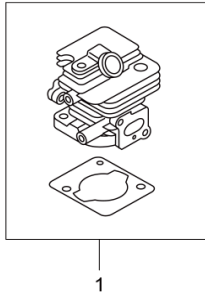

PARTS LIST

PP2430

CONTENTS

1. PARTS KIT	1
2. MAIN BODY	3
3. PRUNER HEAD	5
4. ENGINE	7
5. CARBURETOR, FUEL TANK	11
6. ACCESSORIES	13

2021. 02.

MARUYAMA

P/N 524387-3

PP2430
1. PARTS KIT

- 1 -

1

Status	Position	Parts Number	Parts Name	Unit Quantity	Set Unit Quantity	Specification	Remarks	Maker code
	1	247684	CYLINDER KIT	1	5	EE232/EE233		
	2	247685	PISTON KIT	1				
	3	246924	CLUTCH KIT	1	5			
	4	247873	CARBURETOR KIT	1	5	EE232/EE233	Incl.5	
	5	247867	CARBURETOR PARTS KIT	1	5			
	6	247864	FUEL HOSE/FILTER KIT	1	5			

PP2430
2. MAIN BODY

- 3 -

1

Status	Position	Parts Number	Parts Name	Unit Quantity	Set Unit Quantity	Specification	Remarks	Maker code
	1	364669	PP2430(EU01)	1				
	2	221473	CLUTCH HOUSING ASSY	1		BC23DX	Incl.3-5	
	3	221474	CLUTCH HOUSING	1		M5 M6 ケワウ		
	4	016405	BEARING #6200ZZ	1		#6200ZZ	#6200ZZ	
	5	013825	SNAP RING	1		アサヨウ30	#30	
	6	261612	CAP SCREW	1		M5X30	M5x30	

Status	Position	Parts Number	Parts Name	Unit Quantity	Set Unit Quantity	Specification	Remarks	Maker code
	7	219435	DRIVESHAFT TUBE	1		24XT1.6		
	8	226399	DRIVESHAFT ASSY	1		BST23(MUS)		
	9	229091	CLUTCH DRUM ASSY	1		54XM7		
	10	235078	Throttle Lever Assy (235078)	1				
	11	215533	HANGING BRACKET ASSY	1		(24)フナキホルト	Incl.12	
	12	261762	SCREW	1		M5X14J	M5x14	
	13	238190	GRIP	1		(20)X(32)X350L	20x32x350L	
	14	239431	NAME PLATE	1		PP2430	PP2430	
	15	238749	MARK	1		フルーナヨウ/CE		
	16	225384	LABEL	1		109 ㊦ハ`ル A	109dBA	
	17	261250	CAP SCREW	4	5	M5X20	M5x20	
	18	220533	SHOULDER STRAP ASSY	1		Y95 1700Lフナツチ	Incl.19	
	19	231657	HOOK	1		NO.07017D		