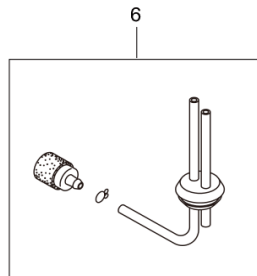

PARTS LIST

PP2430

CONTENTS

1. PARTS KIT	1
2. MAIN BODY	3
3. PRUNER HEAD	5
4. ENGINE	7
5. CARBURETOR, FUEL TANK	11
6. ACCESSORIES	13

2021. 02.

MARUYAMA

P/N 524387-3

PP2430
1. PARTS KIT

- 1 -

1

Status	Position	Parts Number	Parts Name	Unit Quantity	Set Unit Quantity	Specification	Remarks	Maker code
	1	247684	CYLINDER KIT	1	5	EE232/EE233		
	2	247685	PISTON KIT	1				
	3	246924	CLUTCH KIT	1	5			
	4	247873	CARBURETOR KIT	1	5	EE232/EE233	Incl.5	
	5	247867	CARBURETOR PARTS KIT	1	5			
	6	247864	FUEL HOSE/FILTER KIT	1	5			

PP2430
2. MAIN BODY

- 3 -

1

Status	Position	Parts Number	Parts Name	Unit Quantity	Set Unit Quantity	Specification	Remarks	Maker code
	1	364669	PP2430(EU01)	1				
	2	221473	CLUTCH HOUSING ASSY	1		BC23DX	Incl.3-5	
	3	221474	CLUTCH HOUSING	1		M5 M6 ケワウ		
	4	016405	BEARING #6200ZZ	1		#6200ZZ	#6200ZZ	
	5	013825	SNAP RING	1		アサヨウ30	#30	
	6	261612	CAP SCREW	1		M5X30	M5x30	

Status	Position	Parts Number	Parts Name	Unit Quantity	Set Unit Quantity	Specification	Remarks	Maker code
	7	219435	DRIVESHAFT TUBE	1		24XT1.6		
	8	226399	DRIVESHAFT ASSY	1		BST23(MUS)		
	9	229091	CLUTCH DRUM ASSY	1		54XM7		
	10	235078	Throttle Lever Assy (235078)	1				
	11	215533	HANGING BRACKET ASSY	1		(24)フナキホルト	Incl.12	
	12	261762	SCREW	1		M5X14J	M5x14	
	13	238190	GRIP	1		(20)X(32)X350L	20x32x350L	
	14	239431	NAME PLATE	1		PP2430	PP2430	
	15	238749	MARK	1		フルーナヨウ/CE		
	16	225384	LABEL	1		109 ㊦ハ`ル A	109dBA	
	17	261250	CAP SCREW	4	5	M5X20	M5x20	
	18	220533	SHOULDER STRAP ASSY	1		Y95 1700Lフナツチ	Incl.19	
	19	231657	HOOK	1		NO.07017D		