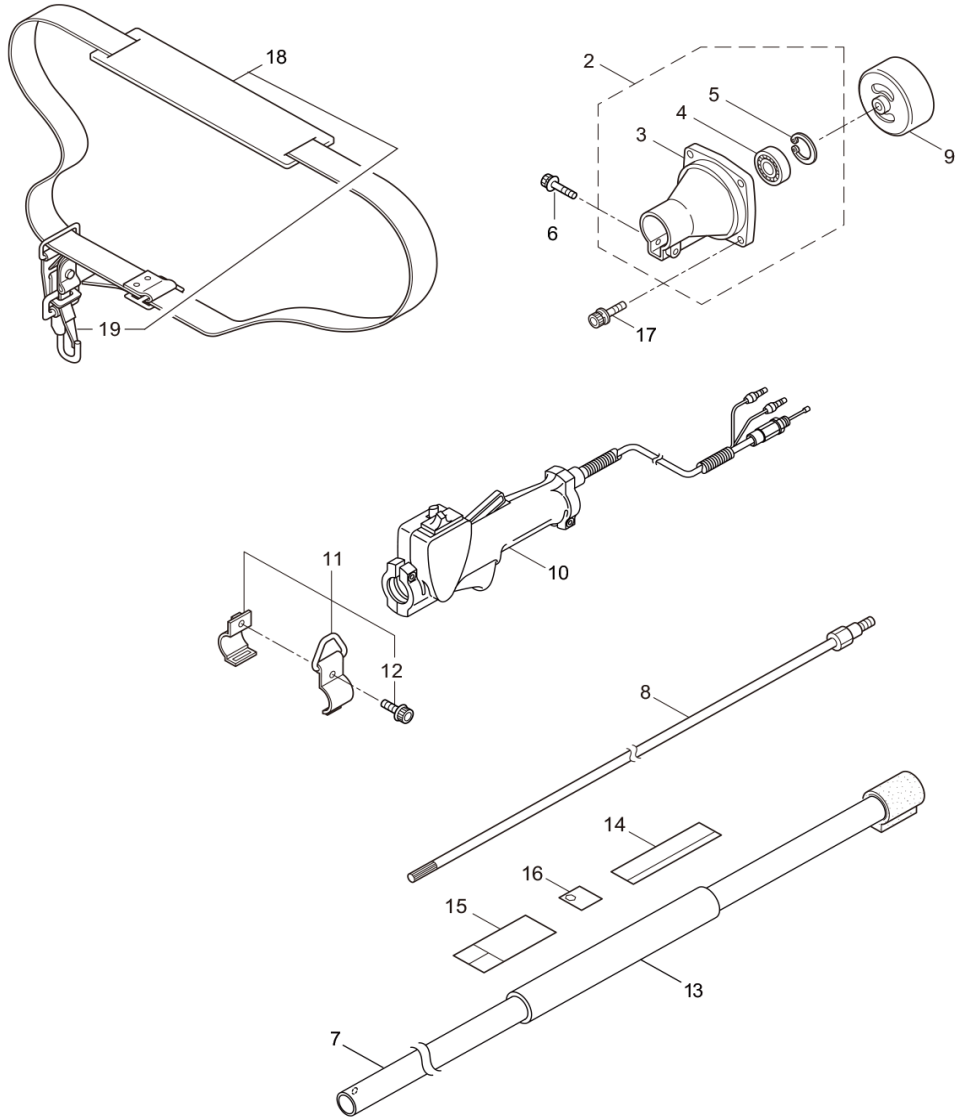

PARTS LIST

PP2430

CONTENTS

1. PARTS KIT	1
2. MAIN BODY	3
3. PRUNER HEAD	5
4. ENGINE	7
5. CARBURETOR, FUEL TANK	11
6. ACCESSORIES	13

2021. 02.

MARUYAMA

P/N 524387-3

PP2430
1. PARTS KIT

- 1 -

1

Status	Position	Parts Number	Parts Name	Unit Quantity	Set Unit Quantity	Specification	Remarks	Maker code
	1	247684	CYLINDER KIT	1	5	EE232/EE233		
	2	247685	PISTON KIT	1				
	3	246924	CLUTCH KIT	1	5			
	4	247873	CARBURETOR KIT	1	5	EE232/EE233	Incl.5	
	5	247867	CARBURETOR PARTS KIT	1	5			
	6	247864	FUEL HOSE/FILTER KIT	1	5			

PP2430
2. MAIN BODY

- 3 -

1

Status	Position	Parts Number	Parts Name	Unit Quantity	Set Unit Quantity	Specification	Remarks	Maker code
	1	364669	PP2430(EU01)	1				
	2	221473	CLUTCH HOUSING ASSY	1		BC23DX	Incl.3-5	
	3	221474	CLUTCH HOUSING	1		M5 M6 ケワウ		
	4	016405	BEARING #6200ZZ	1		#6200ZZ	#6200ZZ	
	5	013825	SNAP RING	1		アサヨウ30	#30	
	6	261612	CAP SCREW	1		M5X30	M5x30	

Status	Position	Parts Number	Parts Name	Unit Quantity	Set Unit Quantity	Specification	Remarks	Maker code
	7	219435	DRIVESHAFT TUBE	1		24XT1.6		
	8	226399	DRIVESHAFT ASSY	1		BST23(MUS)		
	9	229091	CLUTCH DRUM ASSY	1		54XM7		
	10	235078	Throttle Lever Assy (235078)	1				
	11	215533	HANGING BRACKET ASSY	1		(24)フナキホルト	Incl.12	
	12	261762	SCREW	1		M5X14J	M5x14	
	13	238190	GRIP	1		(20)X(32)X350L	20x32x350L	
	14	239431	NAME PLATE	1		PP2430	PP2430	
	15	238749	MARK	1		フルーナヨウ/CE		
	16	225384	LABEL	1		109 ㊦ハ`ル A	109dBA	
	17	261250	CAP SCREW	4	5	M5X20	M5x20	
	18	220533	SHOULDER STRAP ASSY	1		Y95 1700Lフナツチ	Incl.19	
	19	231657	HOOK	1		NO.07017D		