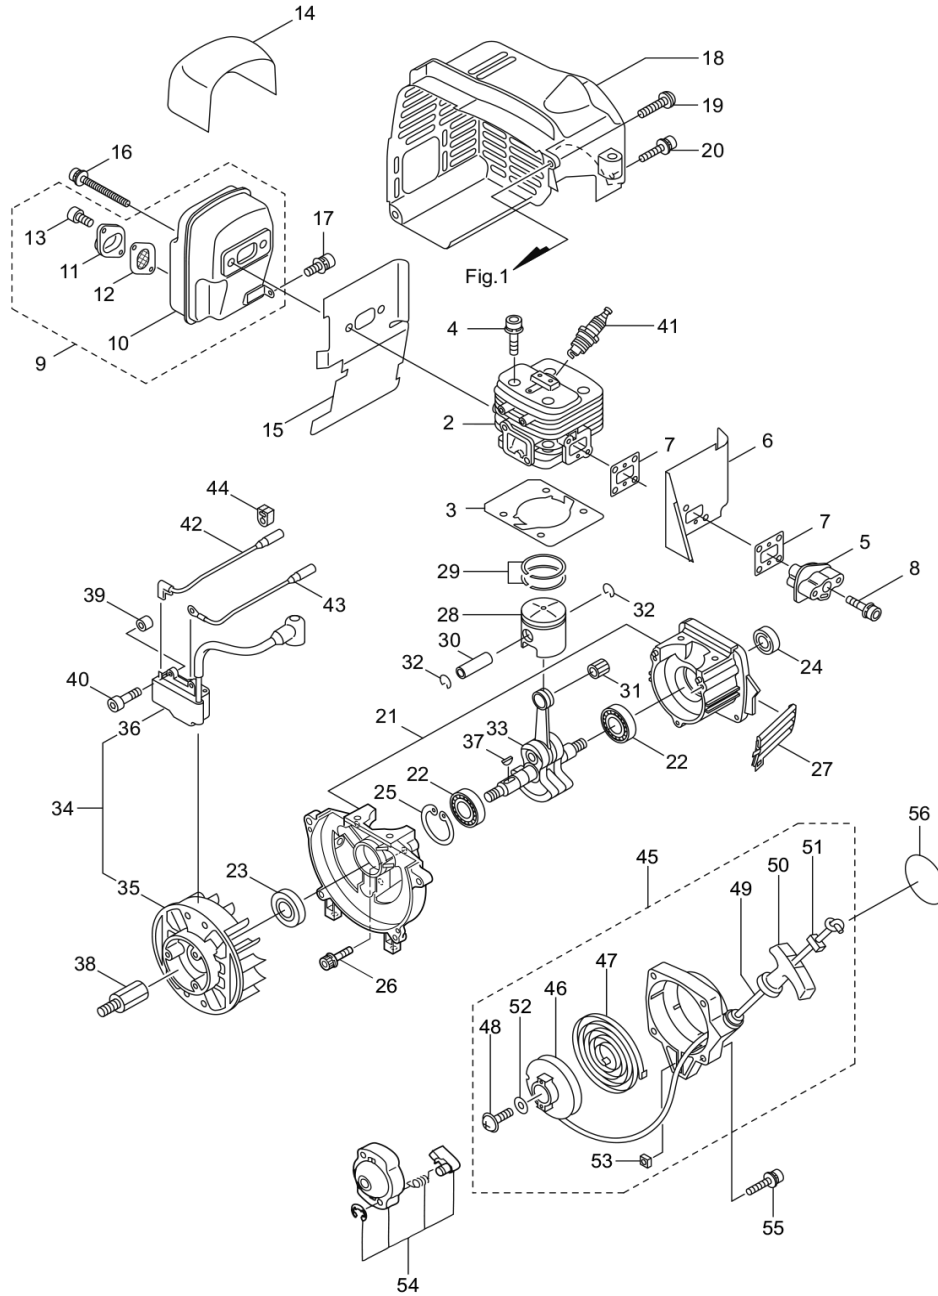

2. BL3110
ENGINE (Cylinder, Crankcase)

- 3 -

1

Status	Position	Parts Number	Parts Name	Unit Quantity	Set Unit Quantity	Remarks	Price	Maker code
	1	858816	CE300/57 ENGINE	1		CE300/57	29334	
	2	286791	CYLINDER	1			7656	
	3	286846	GASKET	1			254	
	4	261250	CAP SCREW	4	5	M5x20	16	
	5	282579	INSULATOR	1			280	
	6	281590	PLATE	1			47