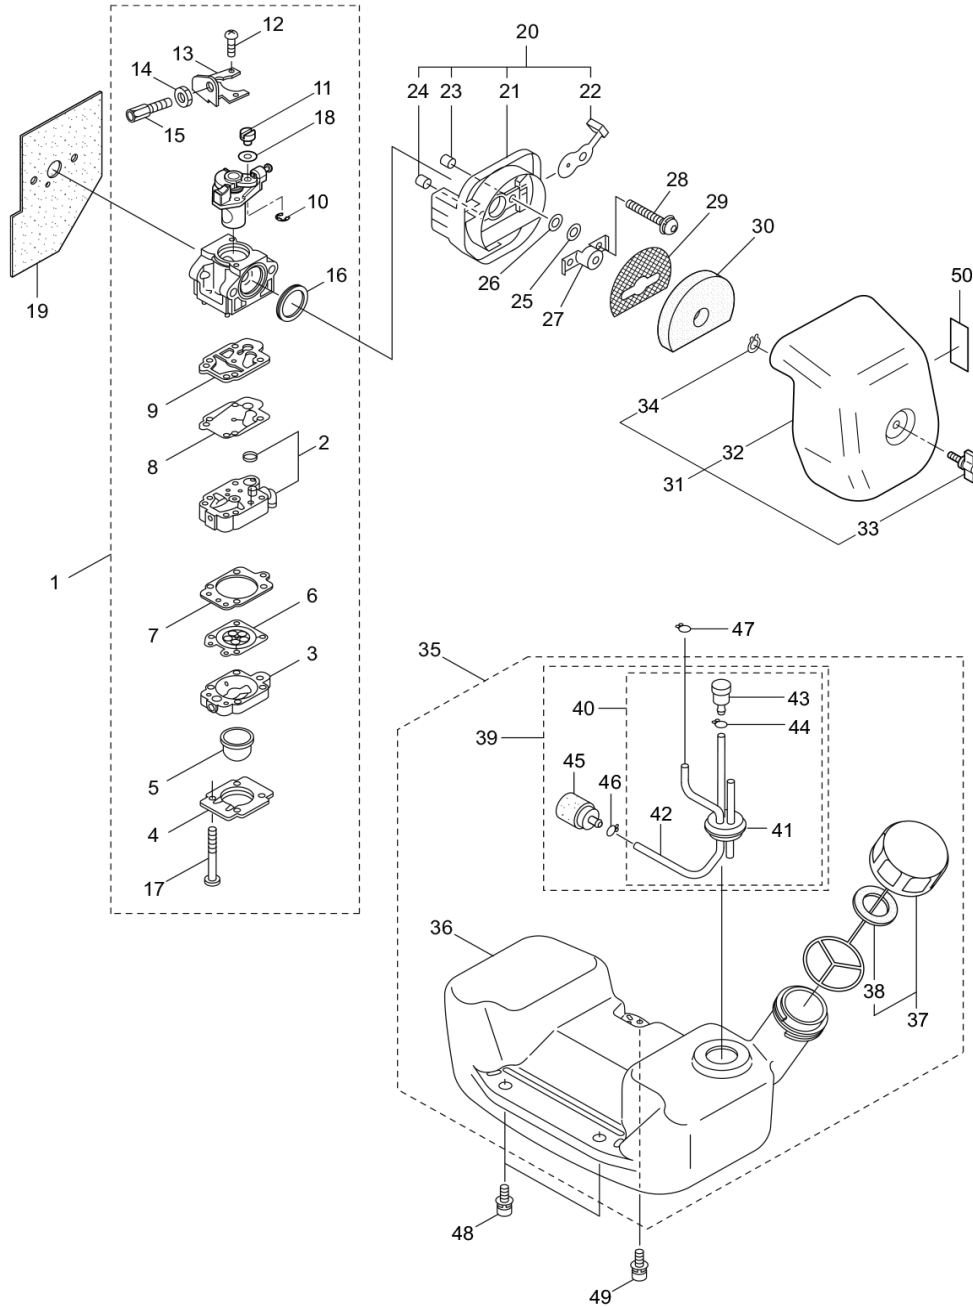

3. BL3110
ENGINE (Carburetor, Fuel Tank)

- 7 -

1

Status	Position	Parts Number	Parts Name	Unit Quantity	Set Unit Quantity	Remarks	Price	Maker code
	1	282528	CARBURETOR	1		Incl.2-18 New gasket required	3200	
	2	264155	CARBURETOR BODY	1			1494	
	3	262991	PURGE BODY	1			400	
	4	262992	COVER	1			174	
	5	261874	PRIMER	1			152