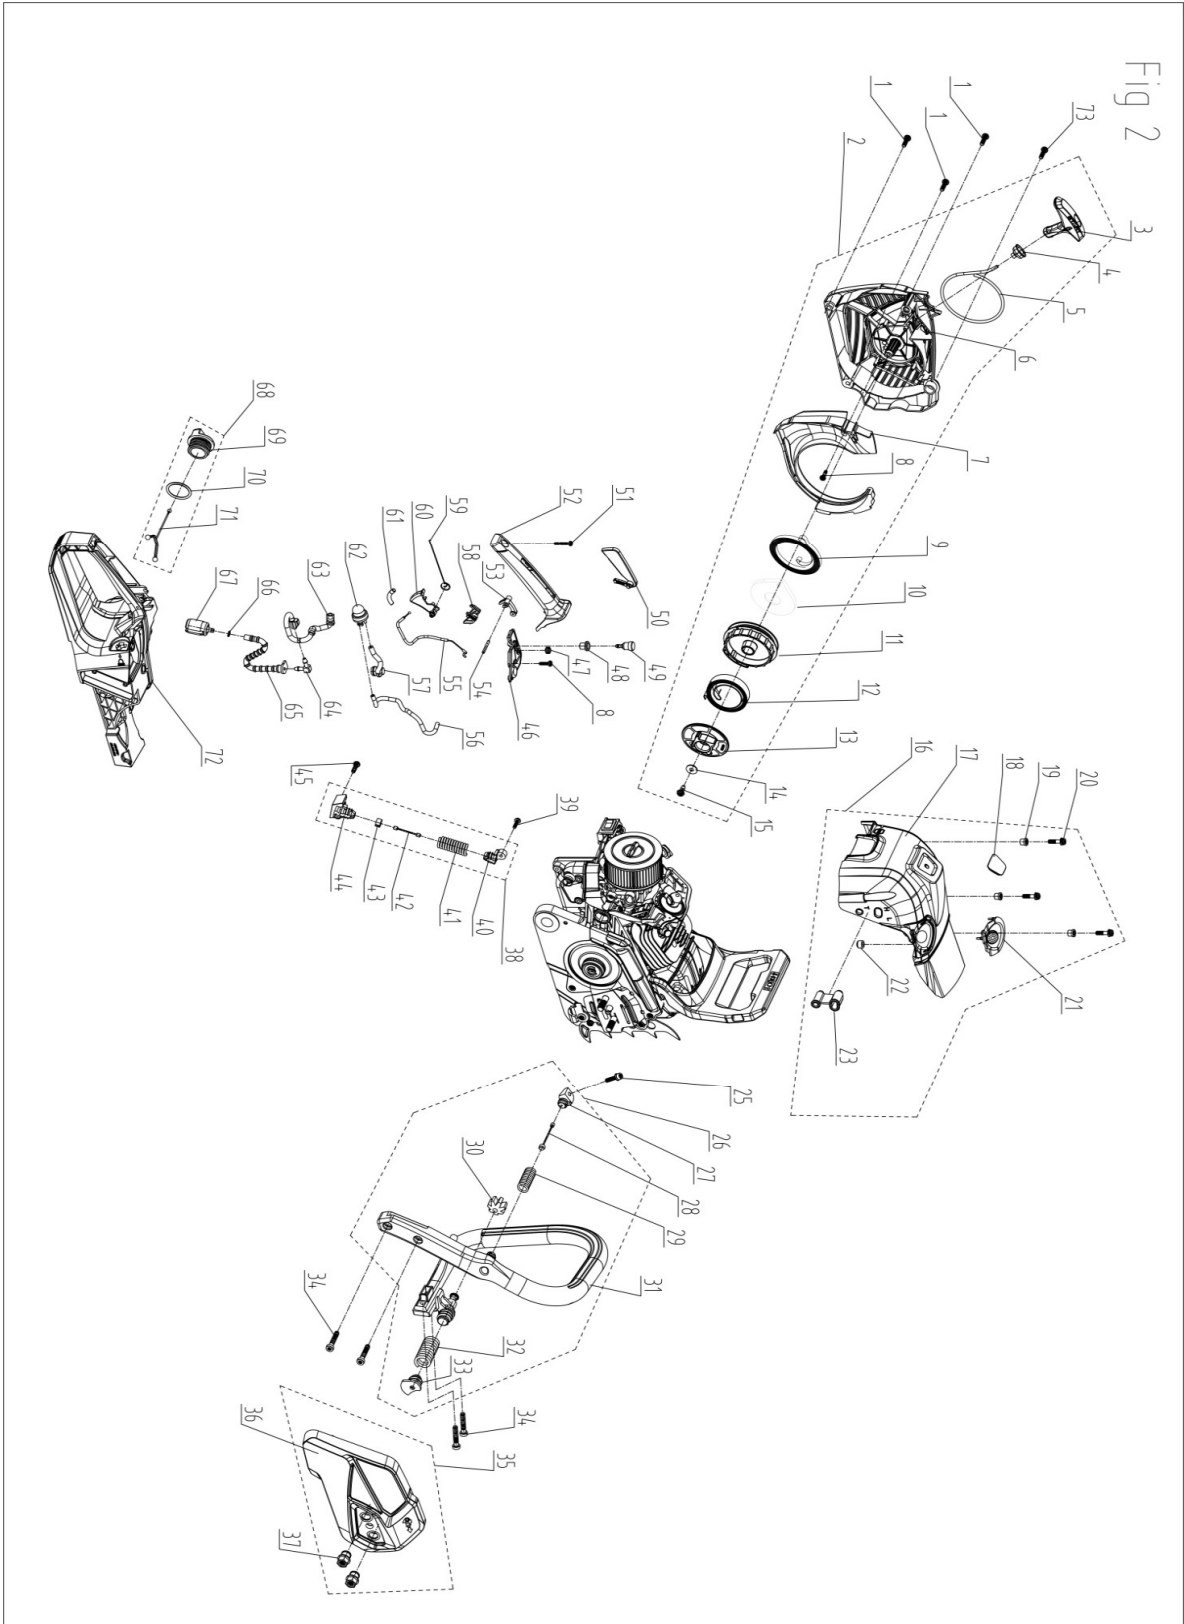

Chenso 45

FIG.2 Ghenso 45 Base spare parts list			
NO	ART	NAME	QTY
1	UNCH-0061	Screw M5x16	3
2	UNCH-0122	Starter unit	1
3	UNCH-0123	Starter grip	1
4	UNCH-0124	Eyelet	1
5	UNCH-0125	Starter rope	1
6	UNCH-0126	Starter cover	1
7	UNCH-0127	Bossing	1
8	UNCH-0108	Tapping screw ST4.2x14	2
9	UNCH-0128	Start coil spring	1
10	UNCH-0129	Coil spring cover	1
11	UNCH-0130	Starter plate	1
12	UNCH-0131	Easy start-coil spring	1
13	UNCH-0132	Easy start-coil spring cover	1
14	UNCH-0133	Washer 5.2x15x1.5	1
15	UNCH-0134	Tapping screw ST5x14	1
16	UNCH-0135	Cover unit	1
17	UNCH-0136	Cover	1
18	UNCH-0137	Marking plate	1
19	UNCH-0138	Cover liner	3
20	UNCH-0139	Cover screw assy	3
21	UNCH-0140	reducing valve protective sheild	1
22	UNCH-0141	Anti vibration cap	1
23	UNCH-0142	Idling speed adjust guide sleeve	1
25	UNCH-0047	Screw M5x20	1
26	UNCH-0143	Handle unit	1
27	UNCH-0144	Anti vibration base3	1
28	UNCH-0145	Anti vibration rope3	1
29	UNCH-0146	Anti vibration spring3	1
30	UNCH-0147	Teeth shape sponge	1
31	UNCH-0148	Handle	1
32	UNCH-0149	Anti vibration spring1	1
33	UNCH-0150	Anti vibration base1	1
34	UNCH-0151	Tapping screw ST6.3x32	4
35	UNCH-0152	Right side cover unit	1
36	UNCH-0153	Right side cover	1
37	UNCH-0154	Nut	2
38	UNCH-0155	Anti vibration 2 assy	1
39	UNCH-0037	Screw M4x14	1
40	UNCH-0156	Upper anti vibration base 2	1
41	UNCH-0157	Anti vibration spring2	1
42	UNCH-0145	Anti vibration rope2	1
43	UNCH-0158	Rope sponge	1
44	UNCH-0159	lower anti vibration base 2	1
45	UNCH-0160	Tapping screw ST4.8x16	1
46	UNCH-0161	Base cover plate	1
47	UNCH-0162	oil pump pipe protective sleeve	1
48	UNCH-0163	Balancer seat	1