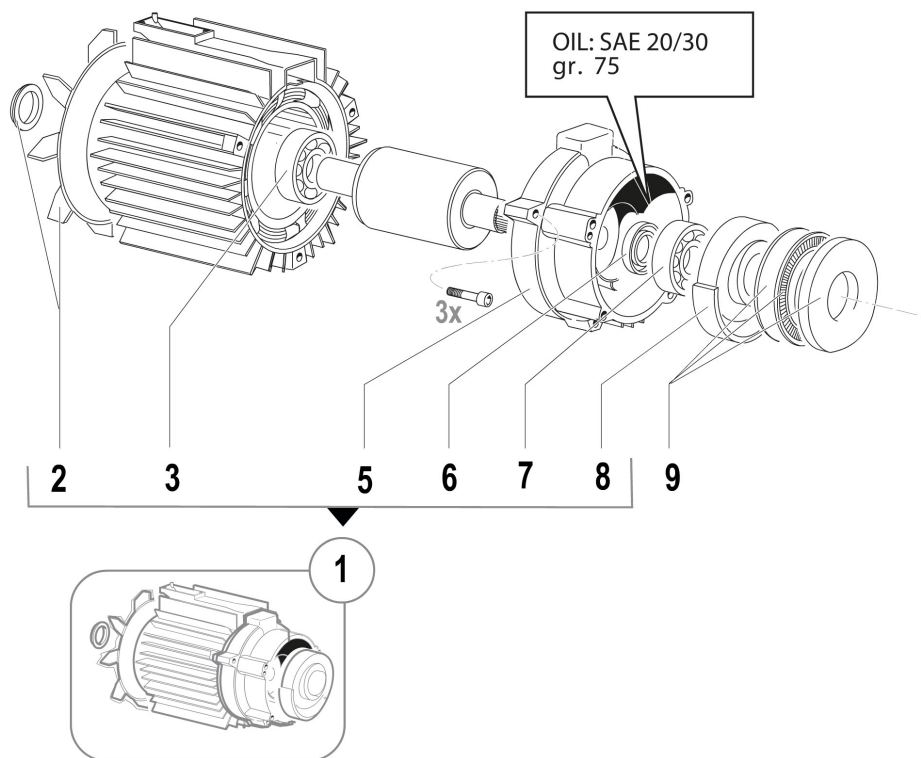

PW 140 C (2020) High-pressure washer

Документы

[Deck](#)

[Engine](#)

[Pump](#)

[Accessories](#)

изображение Deck

Ref.Nu	Qty	Part number	Description	Validity from	Validity till	Notes	Bulletin
1	1	CH04770621	Schell				
2	1	CH04770622	Schell				
3	1	CH04770613	Cover				
4	1	CH10030101	Fixing plate				
5	1	CH73010959	Water pump				
6	1	CH04660097	Starter case				
7	1	CH24340083	Fairled				
8	1	CH04340317	Condenser				
9	2	CH28100126	Wheel				
10	1	CH04770624	Rear bonnet				
11	1	CH14100153	Switch				
12	1	CH04770668	Acessories support				
13	1	CH30290059	Detergent tank				
14	1	CH32000239	Detergent plug				
15	1	CH18040008	Handle				
16	1	CH06020138	Half hose reel				
17	1	CH06020139	Half hose reel				
18	1	CH14110084	Handle				
19	1	CH04560529	Wire				
32	1	CH32158946	Labels kit				

изображение Engine

Ref.Nu	Qty	Part number	Description	Validity from	Validity till	Notes	Bulletin
1	1	CH73010959	Water pump				
2	1	CH36320171	Fan and ring kit				
3	1	CH04380154	Bearing				
5	1	CH10090458	Flange				
6	1	CH00190222	Seal ring				
7	1	CH04380155	Bearing				
8	1	CH00011026	Plate				
9	1	CH04360037	Bearing				

изображение PUMP

Ref.Nu	Qty	Part number	Description	Validity from	Validity till	Notes	Bulletin
10	1	CH12100585	O-ring				
11	1	CH24090136	Pistons assy				
13	1	CH31030049	Total stop kit				
14	1	CH34100405	Reed valve kit				
15	1	CH12010298	Gasket				
16	1	CH50270059	Seal ring				
17	1	CH50270067	Spacer washer				
18	1	CH50190298	Gasket set				
20	1	CH36040072	Suction/delivery valve kit				
24	1	CH50270097	Compl. top cover				
25	1	CH50270099	Complete piston supports kit				

23

24

31

25

26

изображение Accessories

Ref.Nu	Qty	Part number	Description	Validity from	Validity till	Notes	Bulletin
20		68500059	Spray gun				
21		68500060	H.p. hose				
22		CH10020285	Filter				
23		68500061	Lance hose kit				
24		68500063	Nozzle head				
25		68500076	Adjustable nozzle head				
26		68500077	Rotative nozzle head				
31		68500064	Fix brush				