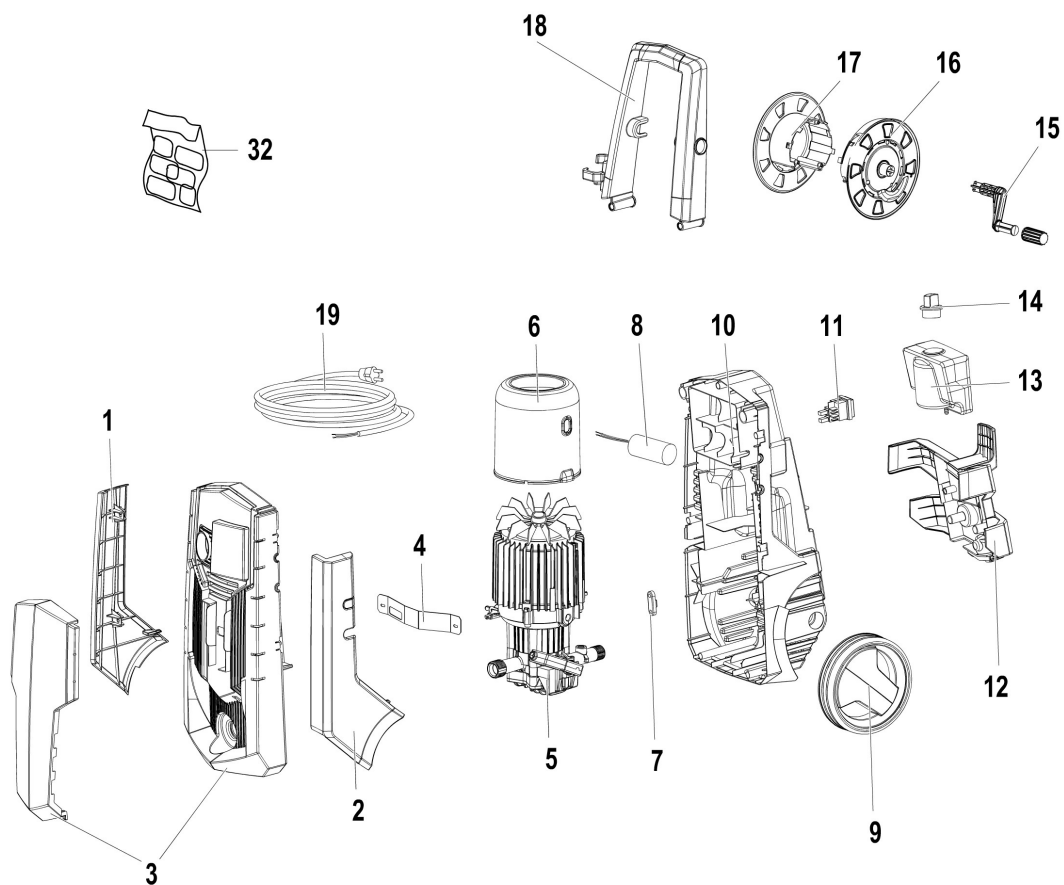

PW 140 C (2020) High-pressure washer

Документы

[Deck](#)

[Engine](#)

[Pump](#)

[Accessories](#)

изображение Deck

Ref.Nu	Qty	Part number	Description	Validity from	Validity till	Notes	Bulletin
1	1	CH04770621	Schell				
2	1	CH04770622	Schell				
3	1	CH04770613	Cover				
4	1	CH10030101	Fixing plate				
5	1	CH73010959	Water pump				
6	1	CH04660097	Starter case				
7	1	CH24340083	Fairled				
8	1	CH04340317	Condenser				
9	2	CH28100126	Wheel				
10	1	CH04770624	Rear bonnet				
11	1	CH14100153	Switch				
12	1	CH04770668	Acessories support				
13	1	CH30290059	Detergent tank				
14	1	CH32000239	Detergent plug				
15	1	CH18040008	Handle				
16	1	CH06020138	Half hose reel				
17	1	CH06020139	Half hose reel				
18	1	CH14110084	Handle				
19	1	CH04560529	Wire				
32	1	CH32158946	Labels kit				

изображение Engine

Ref.Nu	Qty	Part number	Description	Validity from	Validity till	Notes	Bulletin
1	1	CH73010959	Water pump				
2	1	CH36320171	Fan and ring kit				
3	1	CH04380154	Bearing				
5	1	CH10090458	Flange				
6	1	CH00190222	Seal ring				
7	1	CH04380155	Bearing				
8	1	CH00011026	Plate				
9	1	CH04360037	Bearing				

изображение PUMP

Ref.Nu	Qty	Part number	Description	Validity from	Validity till	Notes	Bulletin
10	1	CH12100585	O-ring				
11	1	CH24090136	Pistons assy				
13	1	CH31030049	Total stop kit				
14	1	CH34100405	Reed valve kit				
15	1	CH12010298	Gasket				
16	1	CH50270059	Seal ring				
17	1	CH50270067	Spacer washer				
18	1	CH50190298	Gasket set				
20	1	CH36040072	Suction/delivery valve kit				
24	1	CH50270097	Compl. top cover				
25	1	CH50270099	Complete piston supports kit				

23

24

31

25

26

изображение Accessories

Ref.Nu	Qty	Part number	Description	Validity from	Validity till	Notes	Bulletin
20		68500059	Spray gun				
21		68500060	H.p. hose				
22		CH10020285	Filter				
23		68500061	Lance hose kit				
24		68500063	Nozzle head				
25		68500076	Adjustable nozzle head				
26		68500077	Rotative nozzle head				
31		68500064	Fix brush				