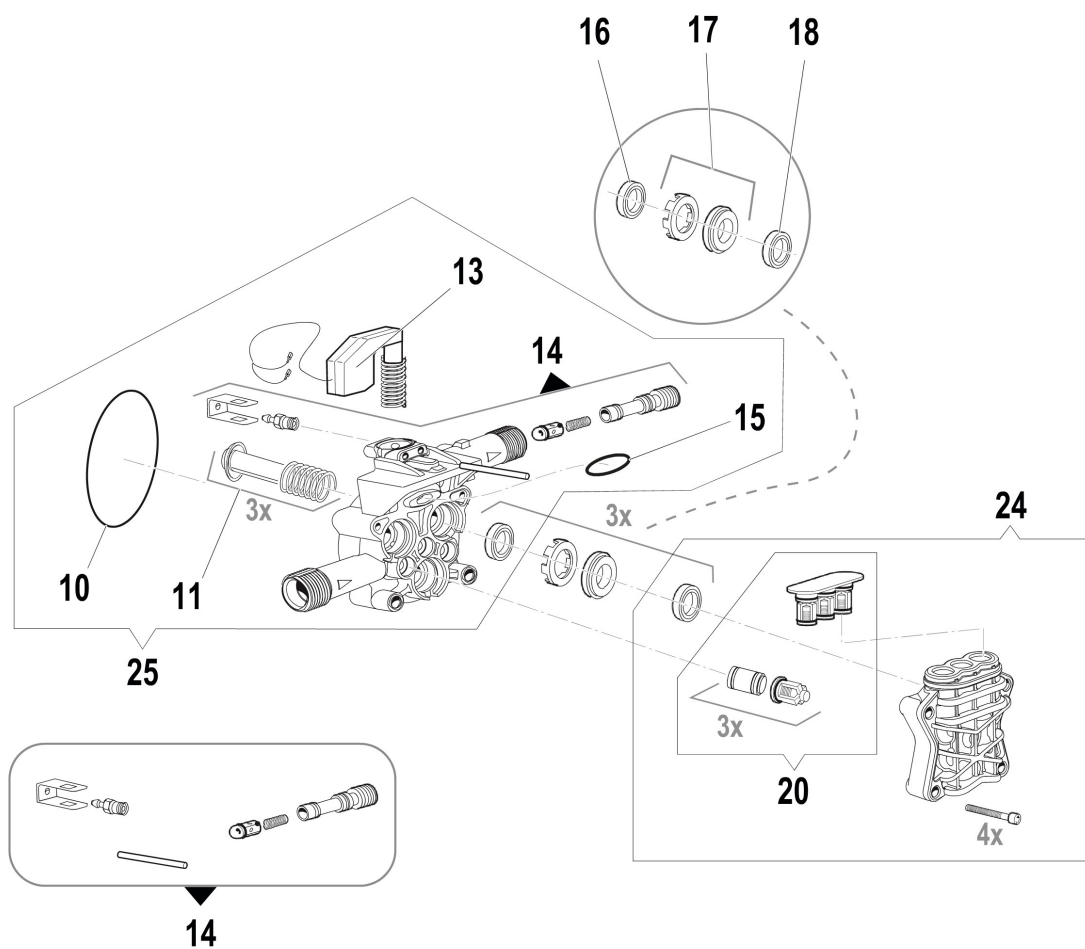

PW 140 C (2020) High-pressure washer

Документы

[Deck](#)

[Engine](#)

[Pump](#)

[Accessories](#)

изображение Deck

Ref.Nu	Qty	Part number	Description	Validity from	Validity till	Notes	Bulletin
1	1	CH04770621	Schell				
2	1	CH04770622	Schell				
3	1	CH04770613	Cover				
4	1	CH10030101	Fixing plate				
5	1	CH73010959	Water pump				
6	1	CH04660097	Starter case				
7	1	CH24340083	Fairled				
8	1	CH04340317	Condenser				
9	2	CH28100126	Wheel				
10	1	CH04770624	Rear bonnet				
11	1	CH14100153	Switch				
12	1	CH04770668	Acessories support				
13	1	CH30290059	Detergent tank				
14	1	CH32000239	Detergent plug				
15	1	CH18040008	Handle				
16	1	CH06020138	Half hose reel				
17	1	CH06020139	Half hose reel				
18	1	CH14110084	Handle				
19	1	CH04560529	Wire				
32	1	CH32158946	Labels kit				

изображение Engine

Ref.Nu	Qty	Part number	Description	Validity from	Validity till	Notes	Bulletin
1	1	CH73010959	Water pump				
2	1	CH36320171	Fan and ring kit				
3	1	CH04380154	Bearing				
5	1	CH10090458	Flange				
6	1	CH00190222	Seal ring				
7	1	CH04380155	Bearing				
8	1	CH00011026	Plate				
9	1	CH04360037	Bearing				

изображение PUMP

Ref.Nu	Qty	Part number	Description	Validity from	Validity till	Notes	Bulletin
10	1	CH12100585	O-ring				
11	1	CH24090136	Pistons assy				
13	1	CH31030049	Total stop kit				
14	1	CH34100405	Reed valve kit				
15	1	CH12010298	Gasket				
16	1	CH50270059	Seal ring				
17	1	CH50270067	Spacer washer				
18	1	CH50190298	Gasket set				
20	1	CH36040072	Suction/delivery valve kit				
24	1	CH50270097	Compl. top cover				
25	1	CH50270099	Complete piston supports kit				

23

24

31

25

26

изображение Accessories

Ref.Nu	Qty	Part number	Description	Validity from	Validity till	Notes	Bulletin
20		68500059	Spray gun				
21		68500060	H.p. hose				
22		CH10020285	Filter				
23		68500061	Lance hose kit				
24		68500063	Nozzle head				
25		68500076	Adjustable nozzle head				
26		68500077	Rotative nozzle head				
31		68500064	Fix brush				