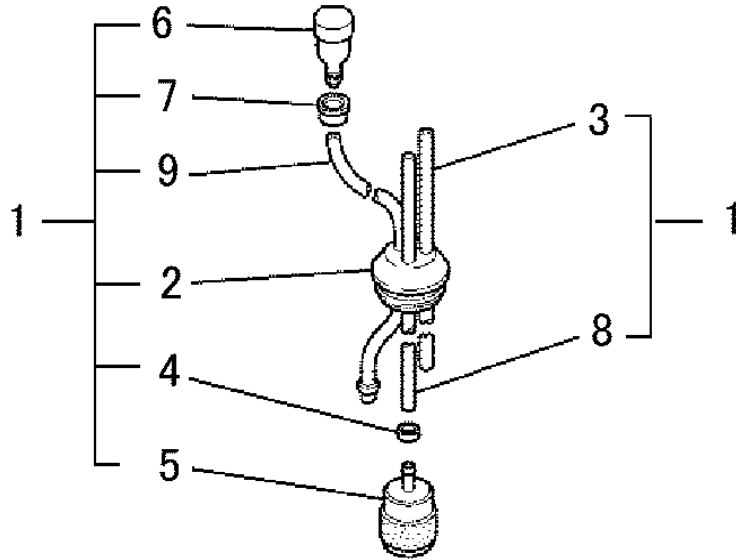

8. CLUTCH SYSTEM

No.	R/N	Parts No.	Parts Name	No. Req'd	Inte	Remarks	Serial No. (From~To)
1		KT01056AA	CLUTCH	1		INCL. NO. 2, 3	
2		KT01056AA002	SPRING, CLUTCH	1			
3		KT01056AA001	SHOU, CLUTCH	2			
4		KT14001AA	BOLT, CLUTCH	2			
5		FR67347	WASHER	2			
6		KU36001AA	WASHER	2			

9. RECOIL STARTER SYSTEM

No.	R/N	Parts No.	Parts Name	No. Req'd	Inte	Remarks	Serial No. (From~To)
1		KS20189AA	RECOIL STARTER	1		INCL. NO. 2-8	
2		KS20145AA002	REEL	1			
3		KS20145AA003	CAM	1			
4		KS20164AA004	SPRING	1			
5		KS20097AA002	SPRING, SPIRAL	1			
6		KS20145AA006	SCREW	1			
7		KS20145AA008	ROPE, STARTER	1			
8		FR66881XX011	KNOB, STARTER	1			
9		KS03014AA	PULLEY, STARTER	1		INCL. NO. 10-12	
10		KS03012AA002	RATCHET	2			
11		KS03012AA003	SPRING, RETURN	2			
12		KS03004AA004	SNAP RING	2			

9. RECOIL STARTER SYSTEM

No.	R/N	Parts No.	Parts Name	No. Req'd	Inte	Remarks	Serial No. (From~To)
13		KU12043BA	SCREW&WASHER	3			
14		KW52406AA	LABEL, NAME	1			

13. ADDITIONAL PARTS

No.	R/N	Parts No.	Parts Name	No. Req'd	Inte	Remarks	Serial No. (From~To)
1		KF09049BA	HOSE, SUCTION	1		INCL. NO. 2-9	
2		KF90283AA	GROMMET	1			
3		KF70031GA	TUBE, FUEL	1		L=95	
4		KF01033AA007	BUSH	1			
5		KF40021AA	FILTER, FUEL	1			
6		KF90180AA	VALVE, BREATHER	1			
7		FR64572	CLIP	1			
8		KF70011HA	TUBE, FUEL	1		L=220	
9		KF70034AA	HOSE, FUEL	1		L=100	