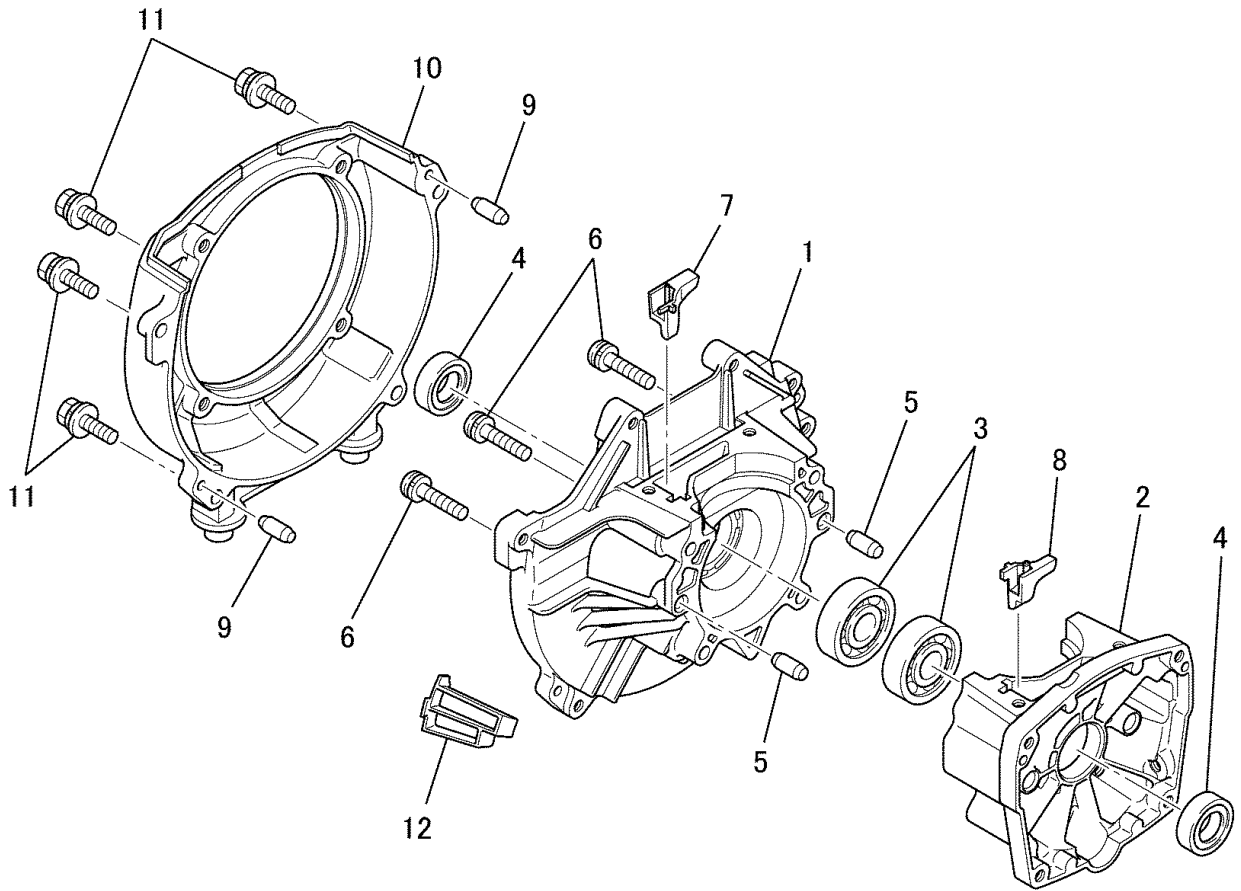

1. CRANKCASE SYSTEM

No.	R/N	Parts No.	Parts Name	No. Req'd	Inte	Remarks	Serial No. (From~To)
1		KB14010AA	CASE, DRIVE	1			
2		KB14011AA	CASE, STARTER	1			
3		S111X62X010	BEARING, BALL	2		#6201	
4		KW21005AA	OIL SEAL	2			
5		KU40003AA	PIN, DOWEL	2			
6		KU12028AA	SCREW&WASHER	4			
7		KB90018BA	GUIDE	1			
8		KB90019BA	GUIDE	1			
9		KU40004AA	PIN, DOWEL	2			
10		KH30027AB	CASE, FAN	1			
11		FR64569F	BOLT & WASHER	4			
12		KH90077AA	COVER	1