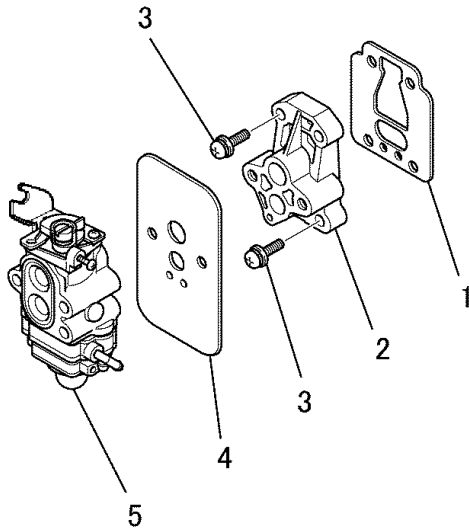

5. CARBURETOR SYSTEM

No.	R/N	Parts No.	Parts Name	No. Req'd	Inte	Remarks	Serial No. (From~To)
25		KK22023AA014	BRACKET	1			
26		KK21028AA019	PACKING	1			
27		KK22007AA019	SCREW	4			
28		KK22004EA024	WASHER	1