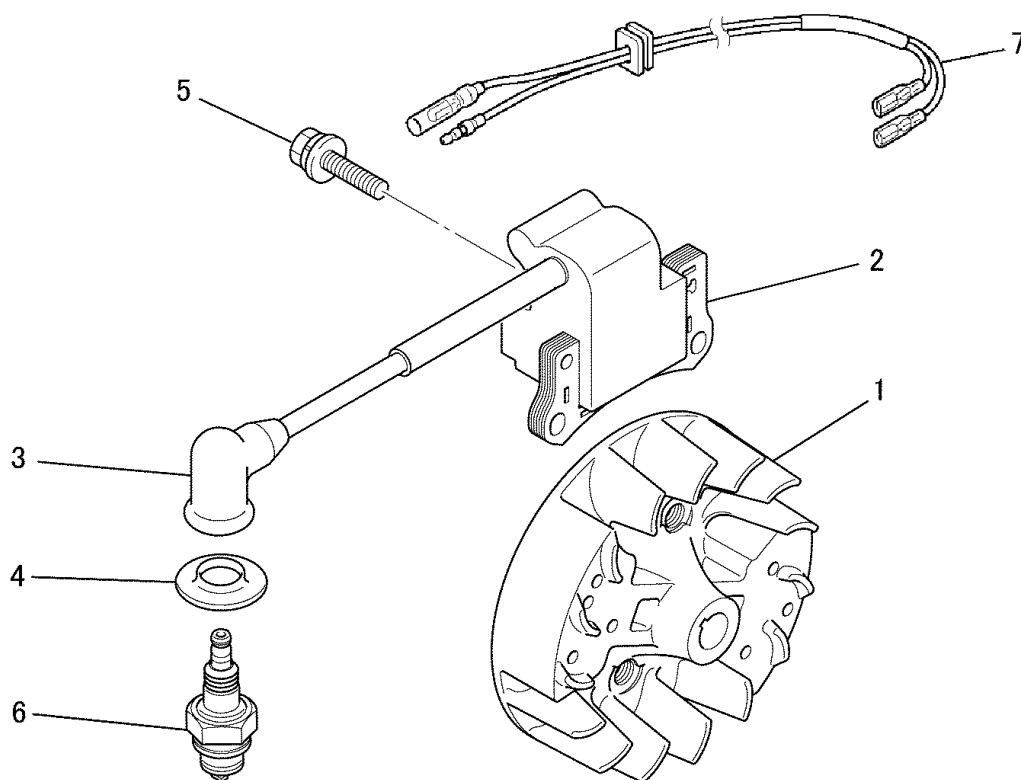

4. FLYWHEEL MAGNETO SYSTEM

No.	R/N	Parts No.	Parts Name	No. Req'd	Inte	Remarks	Serial No. (From~To)
1		KE11029AA	ROTOR	1			
2		KE04034GA	COIL, IGNITION	1		INCL. NO. 3	
3		FR64961	CAP, PLUG	1			
4		FR66751	CAP, PLUG	1			
5		FR64569A	BOLT & WASHER	2			
6		KE41024BF	PLUG, SPARK	1		NGK BPMR8Y	
7		KE90336AA	WIRE, LEAD	1