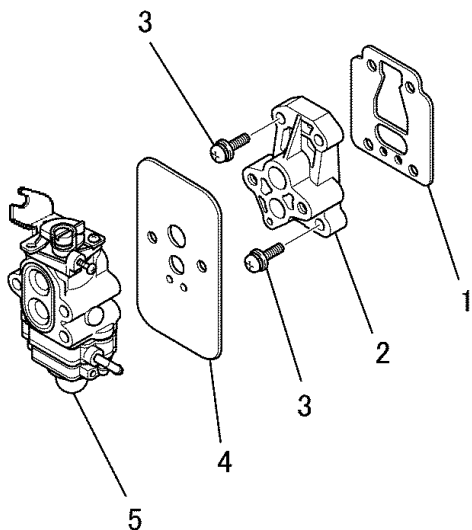

5. CARBURETOR SYSTEM

No.	R/N	Parts No.	Parts Name	No. Req'd	Inte	Remarks	Serial No. (From~To)
1		KW34066AA	GASKET, INSULATOR	1			
2		KK31046AA	INSULATOR	1			
3		FR64960E	SCREW&WASHER	4			
4		KW39091BA	GASKET, CARBURETOR	1			
5		KK21112AA	CARBURETOR (D)	1		INCL. NO. 6-28	
6		KK22016AA002	BODY, PUMP	1		INCL. NO. 7-12	
7		KK21009AA002	SCREEN	1			
8		KK22007AA003	VALVE, NEEDLE	1			
9		KK23002AA005	SPRING	1			
10		KK22007AA005	SCREW	1			
11		FR66652XX027	PIN	1			
12		FR66652XX029	LEVER	1