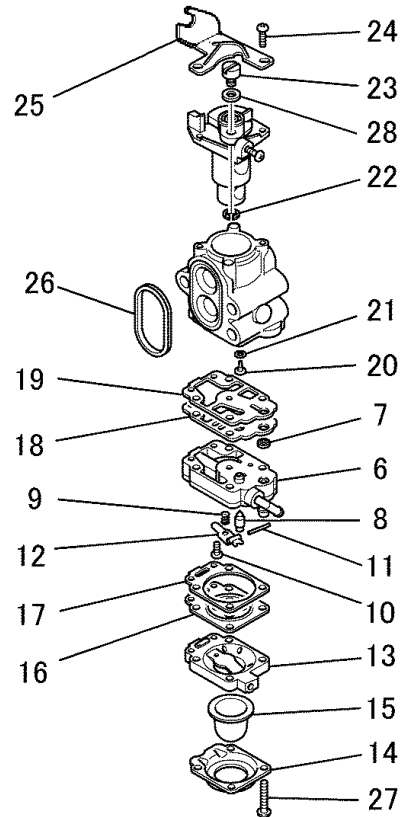

5. CARBURETOR SYSTEM

No.	R/N	Parts No.	Parts Name	No. Req'd	Inte	Remarks	Serial No. (From~To)
25		KK22023AA014	BRACKET	1			
26		KK21028AA019	PACKING	1			
27		KK22007AA019	SCREW	4			
28		KK22004EA024	WASHER	1