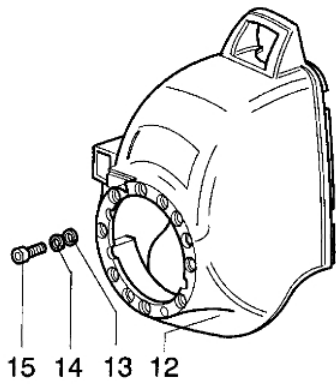

Ref.Nu	O.ty	Item number	Description	Technical bulletin
1	1	4160125R	Starter rope	
2	1	4161264BR	Flywheel	
3	1	4191020A	Starter handle	
4	1	3024018R	Ring	
5	1	4161150R	Ring	
6	1	4161148AR	Pulley	
7	1	004000132R	Spring	
8	1	4162358	Cable	
9	1	4161160AR	Starter assy	
10	2	4160072R	Spacer	
11	1	3801010R	Screw	
12	1	61010006R	Cover	
13	4	3916005	Washer	
14	4	3916006	Washer	
15	4	3801009	Screw	
16	1	4161151	Pin	
17	1	4138441	Pawl	
18	1	4161186A	Spring	
19	2	3801003	Screw	
20	1	4138722R	Ignition coil	
21	1	4098064R	Spark plug cap	
22	1	4161202R	Clutch	
23	2	3916004	Washer	
24	2	3819005	Washer	
25	2	3806035	Screw	
26	1	4161200	Spring	
27	1	4160146AR	Deflector	
28	1	4161199	Clutch driver	
29	2	3918007	Washer	
30	2	4161201	Bushing	
31	1	61162015	Labels kit