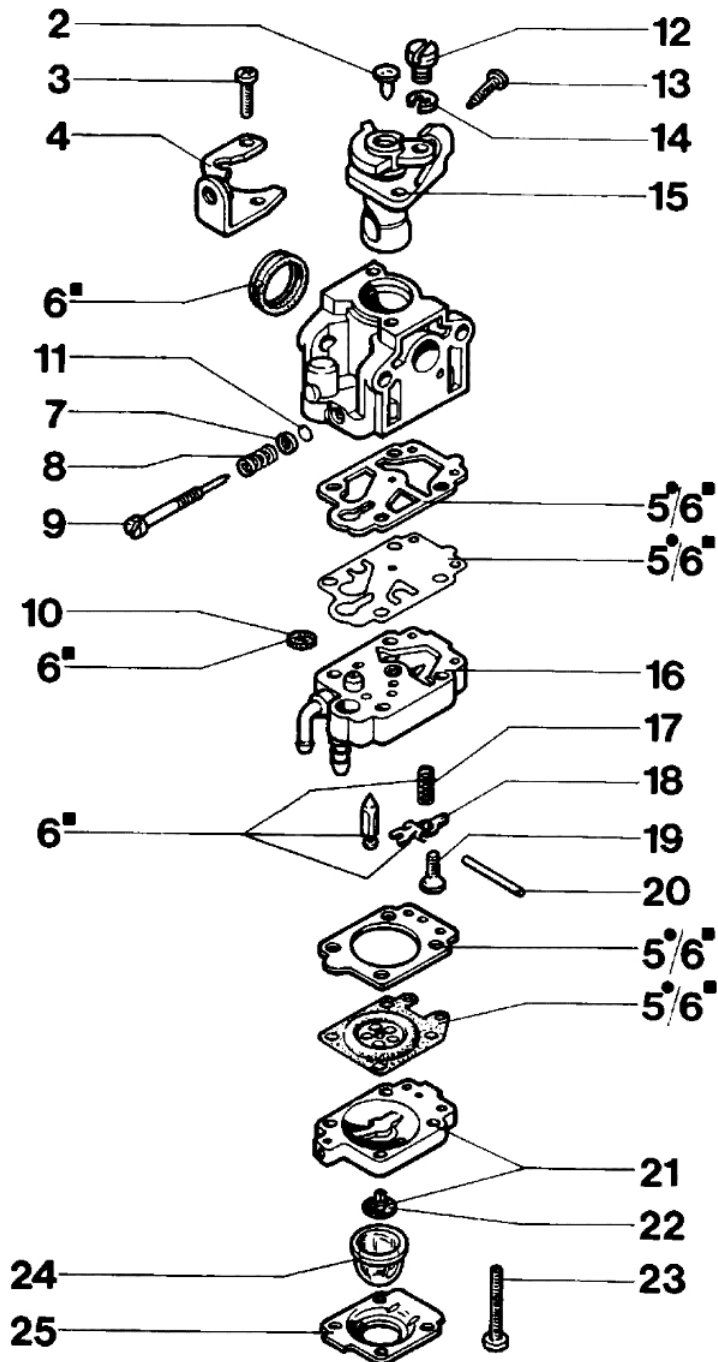

1 WALBRO WYK 26A

Ref.Nu	O.ty	Item number	Description	Technical bulletin
1	1	2318560R	Carburetor WYK-26A	
2	2	2318578	Cap	
3	1	2318580	Screw	
4	1	2318581	Support	
5	1	2318590	Gasket set	
6	1	2318591	Repair kit	
7	1	2318588	Washer	
8	1	035000165	Spring	
9	1	2318586	Screw H	
10	1	003300204	Fuel filter	
11	1	2318589	Seal ring	
12	1	2318577	Adjuster nut	
13	1	2318583	Screw	
14	1	2318189	Ring	
15	1	2318579	Valve	
16	1	2318567	Pump body	
17	1	2318568	Spring	
18	1	003300200	Compensator	
19	1	2318569	Screw	
20	1	003300201	Spindle	
21	1	2318570	Pump body	
22	1	2318592	Valve	
23	4	2318585	Screw	
24	1	2318572	Fuel pump	
25	1	2318571	Cover