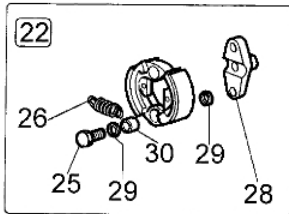

Ref.Nu	O.ty	Item number	Description	Technical bulletin
1	1	4160125R	Starter rope	
2	1	4161264BR	Flywheel	
3	1	4191020A	Starter handle	
4	1	3024018R	Ring	
5	1	4161150R	Ring	
6	1	4161148AR	Pulley	
7	1	004000132R	Spring	
8	1	4162358	Cable	
9	1	4161160AR	Starter assy	
10	2	4160072R	Spacer	
11	1	3801010R	Screw	
12	1	61010006R	Cover	
13	4	3916005	Washer	
14	4	3916006	Washer	
15	4	3801009	Screw	
16	1	4161151	Pin	
17	1	4138441	Pawl	
18	1	4161186A	Spring	
19	2	3801003	Screw	
20	1	4138722R	Ignition coil	
21	1	4098064R	Spark plug cap	
22	1	4161202R	Clutch	
23	2	3916004	Washer	
24	2	3819005	Washer	
25	2	3806035	Screw	
26	1	4161200	Spring	
27	1	4160146AR	Deflector	
28	1	4161199	Clutch driver	
29	2	3918007	Washer	
30	2	4161201	Bushing	
31	1	61162015	Labels kit