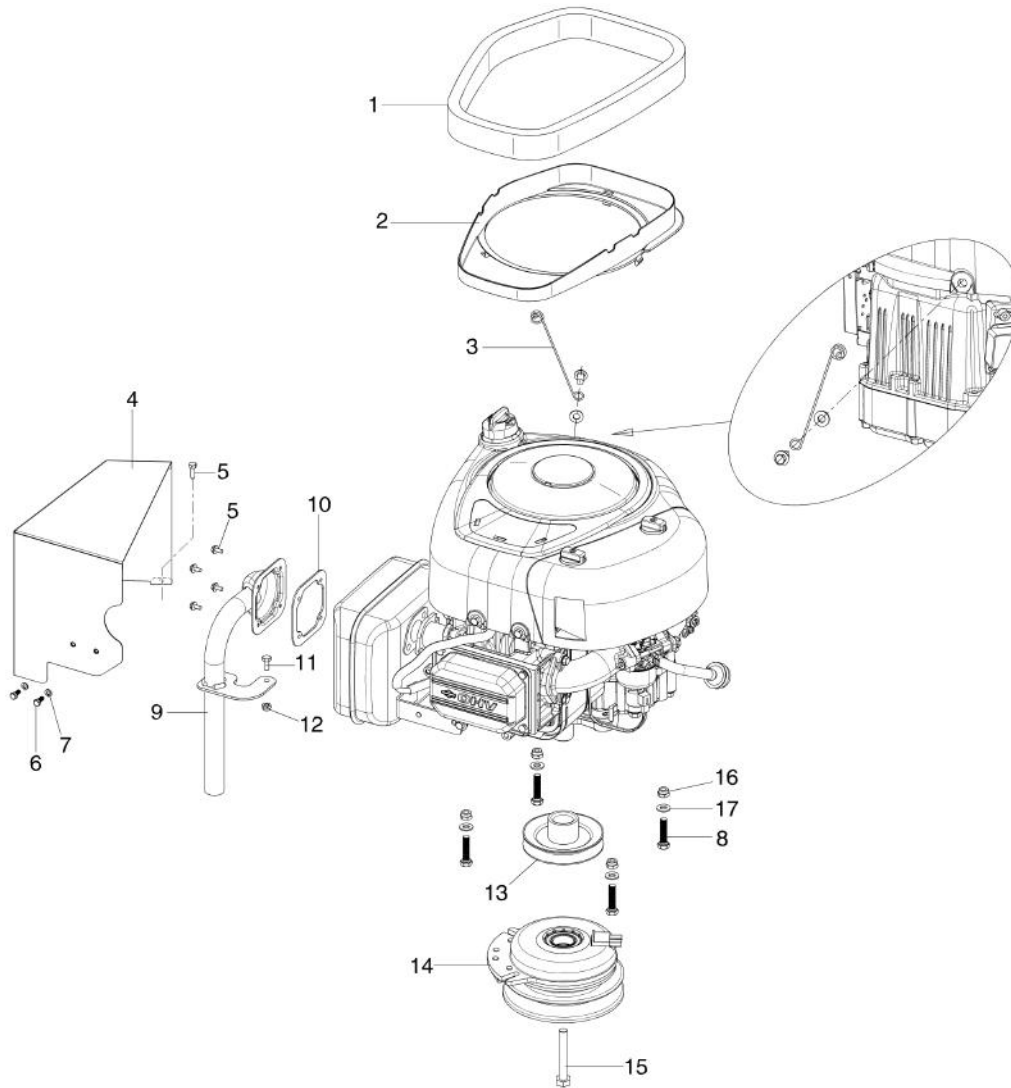

Ref.Nu	Qty	Part number	Description	Validity from	Validity till	Notes	Bulletin
1	1	68130326R	Hood plen				
2	1	68130325R	Frame				
3	1	68130426R	Support				
4	1	68130589AR	Exhaust guard				
5	5	3960052R	Screw				
6	2	3806021AR	Screw				
7	2	3819006R	Washer				
8	4	3806074R	Screw				
9	1	68130208R	Exhaust pipe				
10	1	68130421R	Gasket				
11	1	3806035R	Screw				
12	1	3914006R	Nut				
13	1	68130419R	Pulley				
14	1	68130415R	Clutch				
15	1	3806100R	Screw				
16	4	3914010R	Nut				
17	4	3916008R	Washer