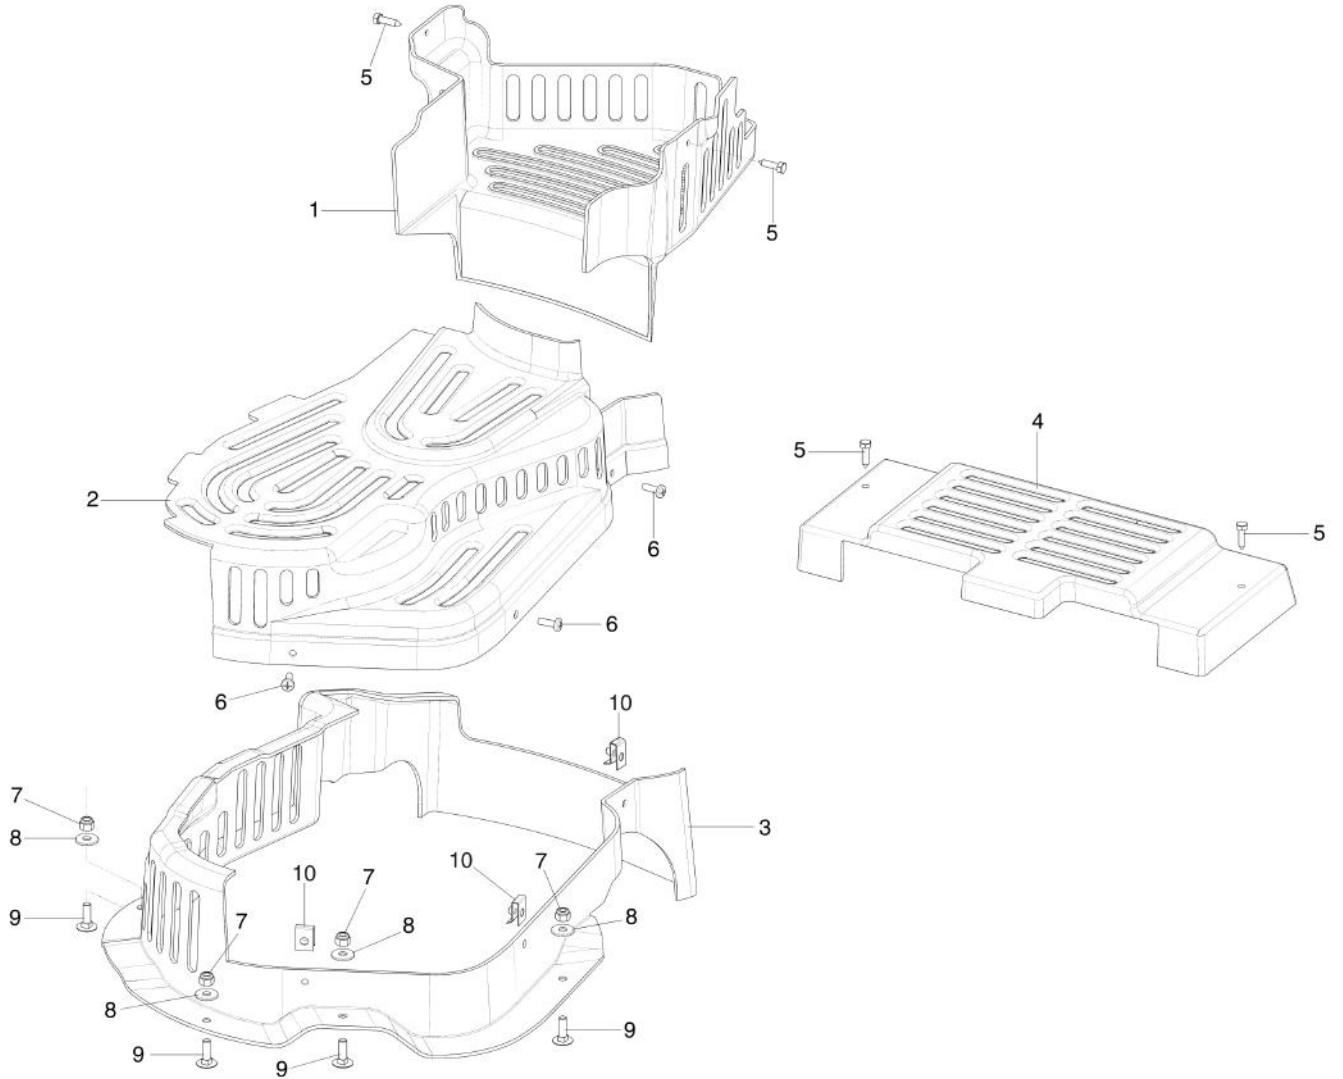

Ref.Nu	Qty	Part number	Description	Validity from	Validity till	Notes	Bulletin
1	1	68130442R	Guard				
2	1	68130441R	Protection cover				
3	1	68130440R	Guard				
4	1	68130443R	Guard				
5	4	3960052R	Screw				
6	3	3933058R	Screw				
7	4	3914006R	Nut				
8	4	3918009R	Washer				
9	4	YN6216100	Screw				
10	3	68130398R	Clip