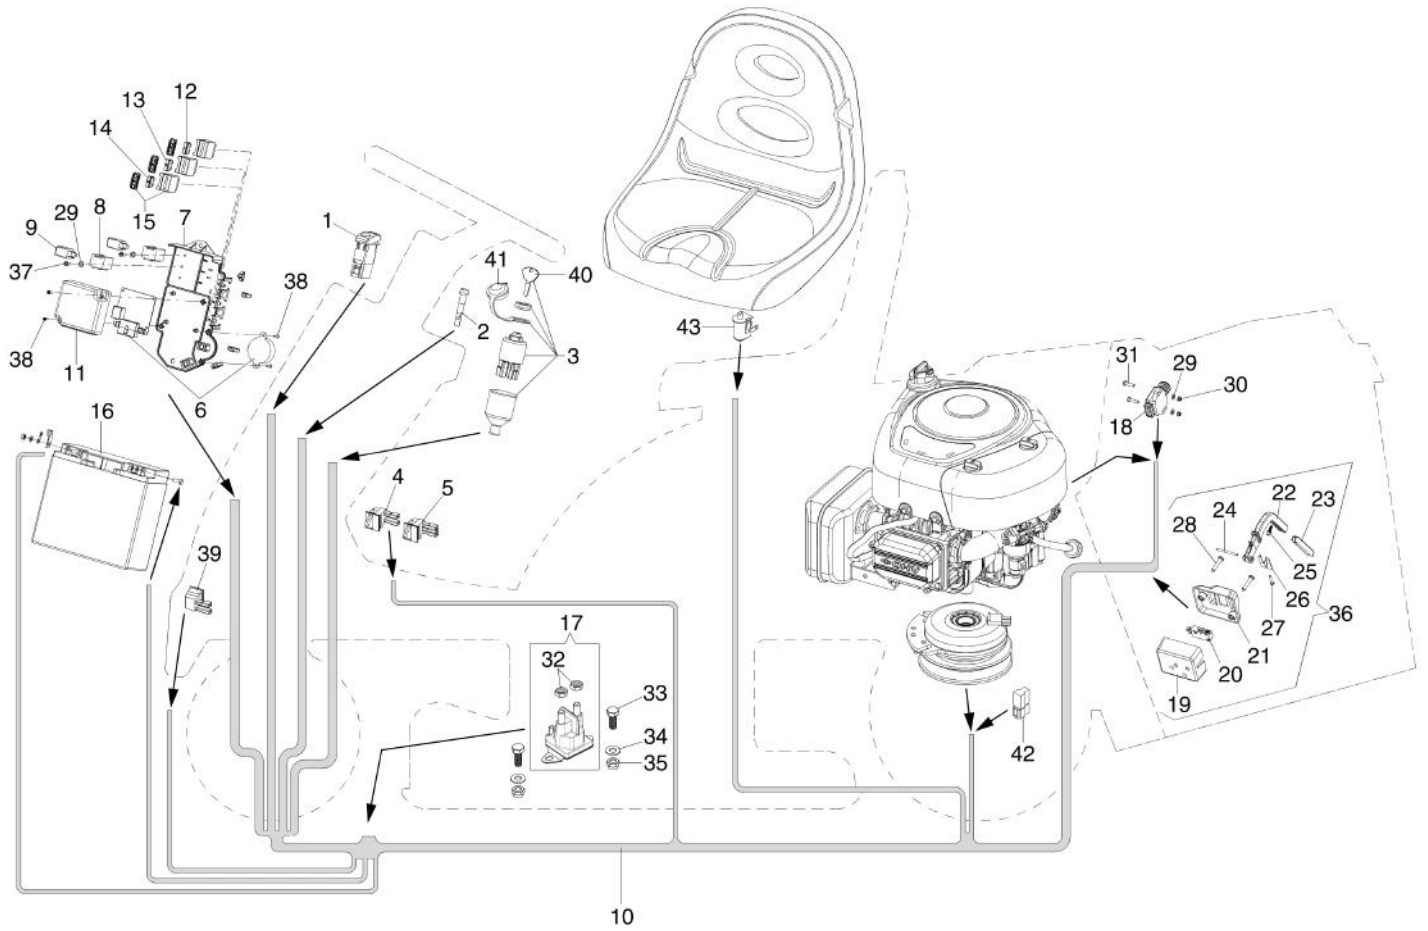

Ref.Nu	Qty	Part number	Description	Validity from	Validity till	Notes	Bulletin
1	1	68130410R	Switch				
2	1	68130376R	Bulb LED				
3	1	68130318AR	Selector				
4	1	68130488R	Micro-switch 2-way			Per pedale marcia avanti (Normalmente chiuso); For forward gear pedal (Normally closed)	
5	1	68130320R	Micro-switch 3-way			Per pedale retromarcia; For reverse gear pedal	
6	1	68132024AR	Electric board				
7	1	68130271R	Card support				
8	2	68130369R	Switch holster				
9	2	68130368R	Micro relay				
10	1	68132019R	Electrical parts				
11	1	68130272R	Cover				
12	1	68130372R	Fuse			5 Ampere	
13	1	68130452R	Fuse			15 Ampere	
14	1	68130373R	Fuse			100 Ampere	
15	3	68130370R	Fuse cover				
16	1	68130586R	Battery				
17	1	68130700R	Starter relay				
18	1	68130360R	Micro-switch			Presenza cesto; Presence grassbag	
19	1	68130446R	Cover				
20	1	68130451R	Micro-switch			Sacco pieno; Sackful	
21	1	68130447R	Cover				
22	1	68130448R	Rod				
23	1	68130449R	Rod				
24	1	3022030R	Pin				
25	1	68130460R	Screw				
26	1	68130450R	Guard				
27	1	011500059R	Screw				
28	2	3960147R	Screw				
29	4	3916004R	Washer				
30	2	028200069R	Nut				
31	2	3906010R	Screw				
32	2	3911020R	Nut				
33	2	3806035R	Screw				
34	2	3916006R	Washer				
35	2	3914006R	Nut				
36	1	68130453R	Micro-switch				
37	2	3960040R	Screw				
38	4	3960056R	Screw				
39	1	68130319R	Micro-switch 2-way			Per leva freno (Normalmente aperto); For brake lever (Normally open)	
40	1	68130581R	Key				
41	1	68130590R	Guard plug				
42	1	68130594R	Diode				
43	1	68130595R	Seat switch