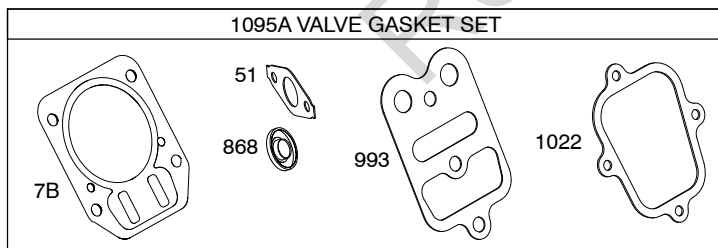

Illustrated Parts List

Model Series

15C100

TYPE NUMBERS
0007 through 8939.

TABLE OF CONTENTS

Blower Housing/Shrouds	6
Camshaft	2
Carburetor	4
Controls	5
Crankcase Cover	2
Crankshaft	2
Cylinder	2
Cylinder Head	3
Electric Starter	5
Exhaust System	6
Flywheel	6
Fuel Supply	4
Governor Spring	5
Ignition	5
Kits/Gaskets - Carburetor	4
Kits/Gaskets - Engine	2
Kits/Gaskets - Valves	3
Lubrication	2
Piston Group	2
Rewind Starter	5

15C100

1319 WARNING LABEL

REQUIRED when replacing parts with warning labels affixed.

1058 OPERATOR'S MANUAL

1330 REPAIR MANUAL

1019 LABEL KIT

Illustrations cover a range of engines. Parts shown without corresponding text may not be used on your specific engine.
 3946-2 Assemblies include all parts shown in frames. 03/27/2012