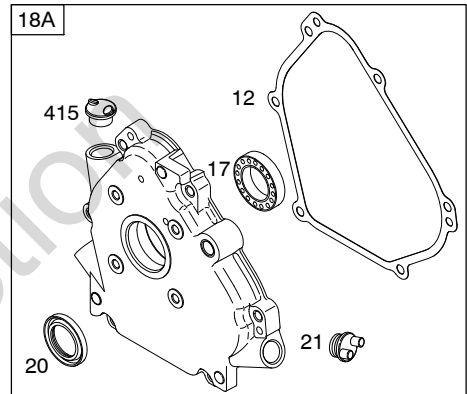

15C100

1319 WARNING LABEL

REQUIRED when replacing parts with warning labels affixed.

1058 OPERATOR'S MANUAL

1330 REPAIR MANUAL

1019 LABEL KIT

Illustrations cover a range of engines. Parts shown without corresponding text may not be used on your specific engine.
3946-2 Assemblies include all parts shown in frames. 03/27/2012