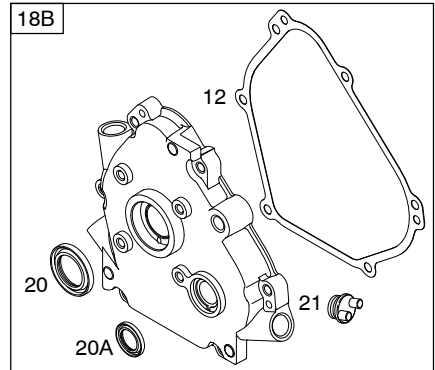

15C100

1319 WARNING LABEL

REQUIRED when replacing parts with warning labels affixed.

1058 OPERATOR'S MANUAL

1330 REPAIR MANUAL

1019 LABEL KIT

Illustrations cover a range of engines. Parts shown without corresponding text may not be used on your specific engine.
3946-2 Assemblies include all parts shown in frames. 03/27/2012