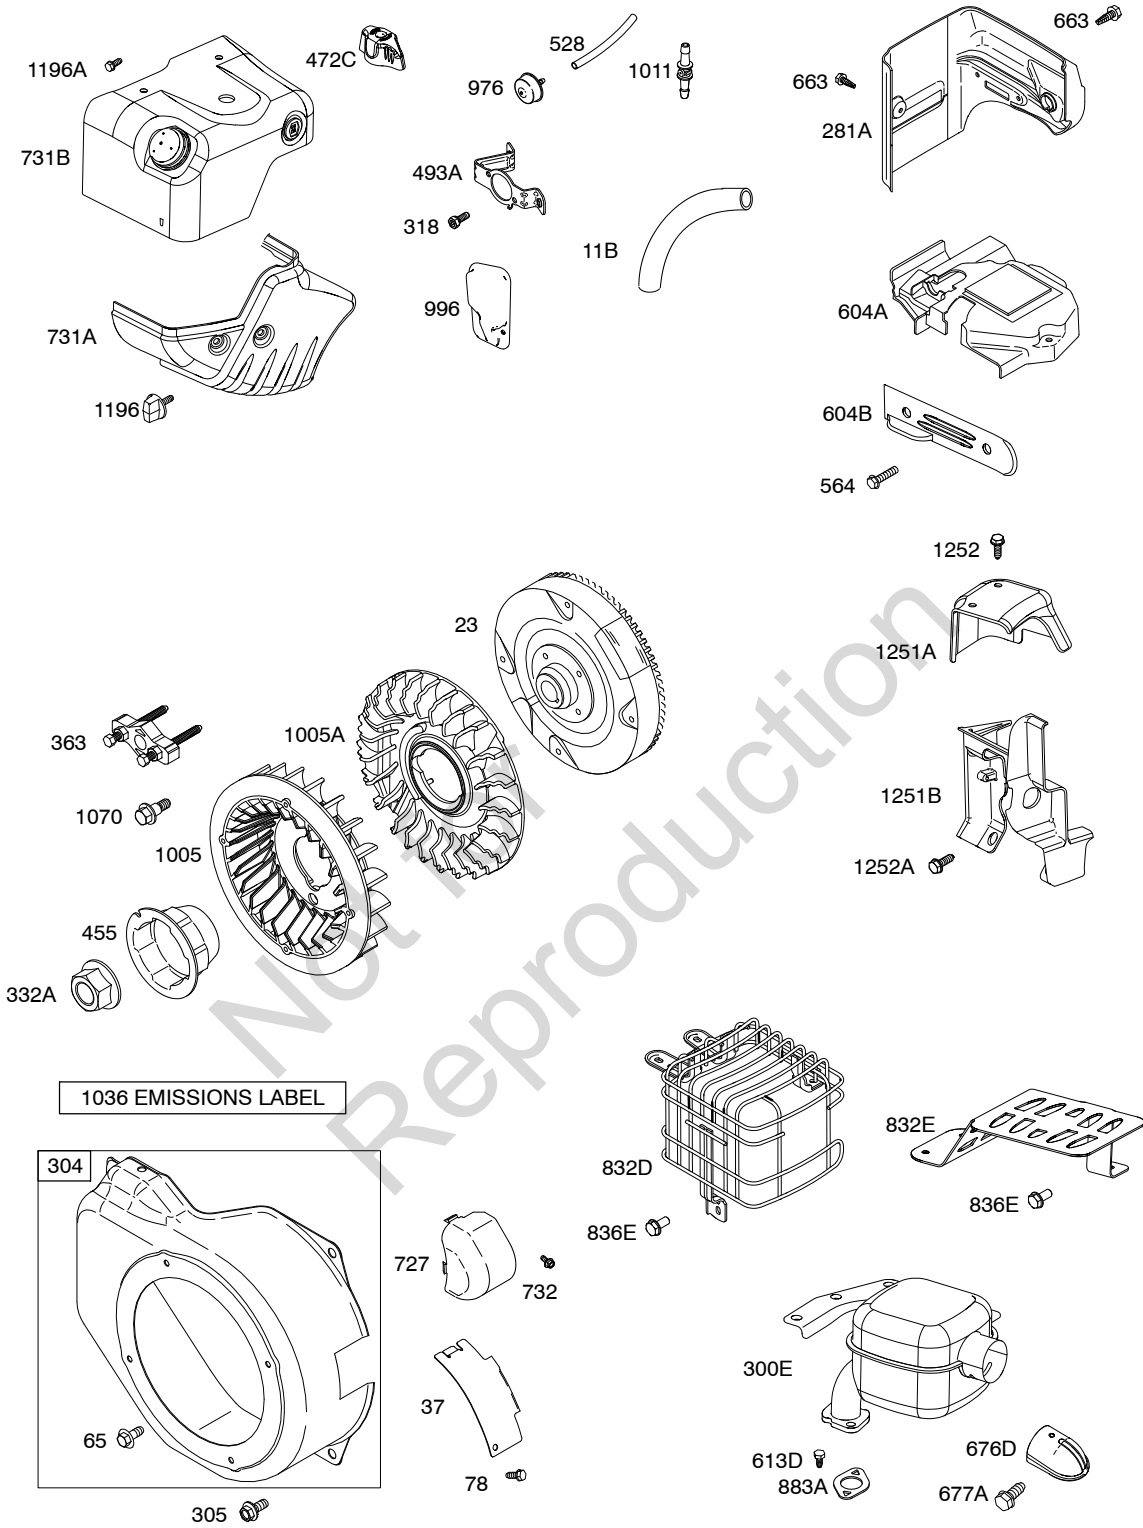

15C100

Illustrations cover a range of engines. Parts shown without corresponding text may not be used on your specific engine.
3946-6 Assemblies include all parts shown in frames. 03/27/2012