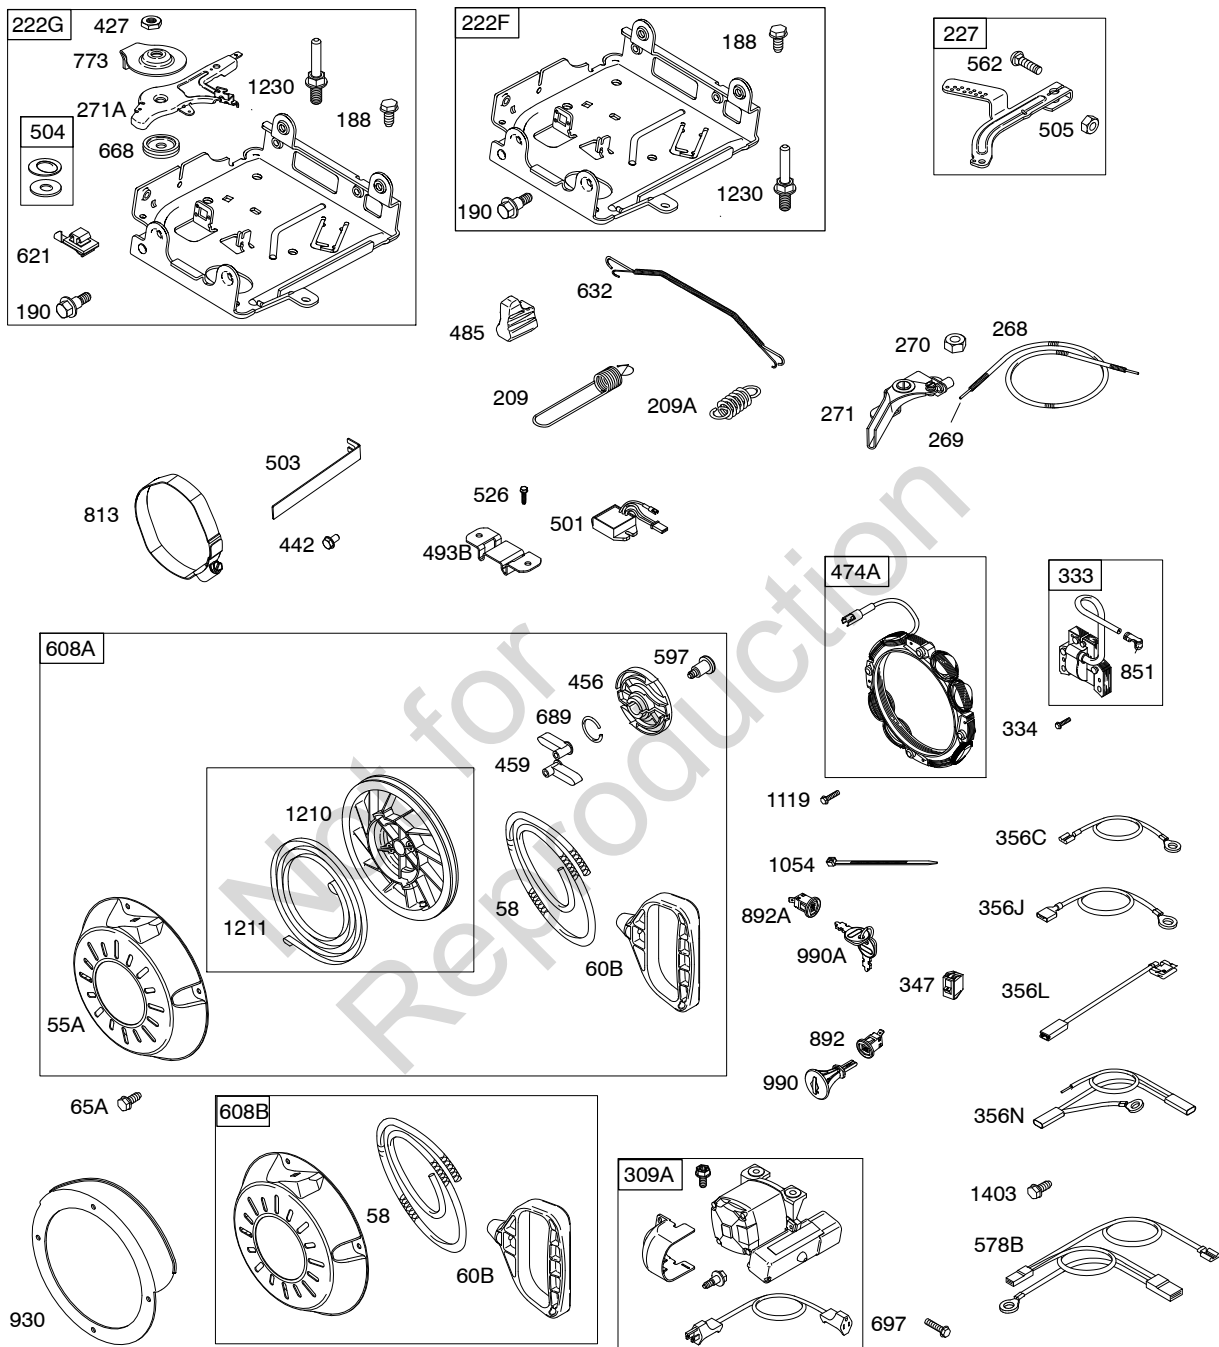

Illustrations cover a range of engines. Parts shown without corresponding text may not be used on your specific engine.