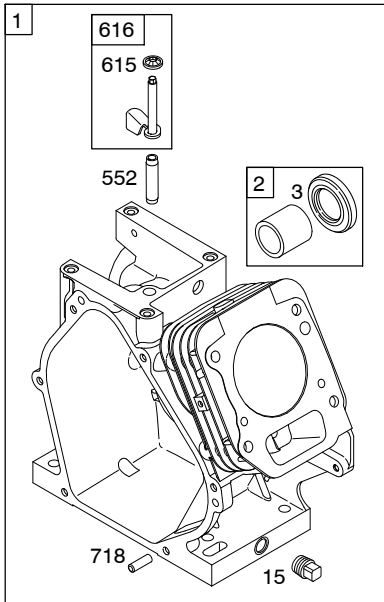

15C100

1319 WARNING LABEL

REQUIRED when replacing parts with warning labels affixed.

1058 OPERATOR'S MANUAL

1330 REPAIR MANUAL

1019 LABEL KIT

Illustrations cover a range of engines. Parts shown without corresponding text may not be used on your specific engine.
3946-2 Assemblies include all parts shown in frames. 03/27/2012