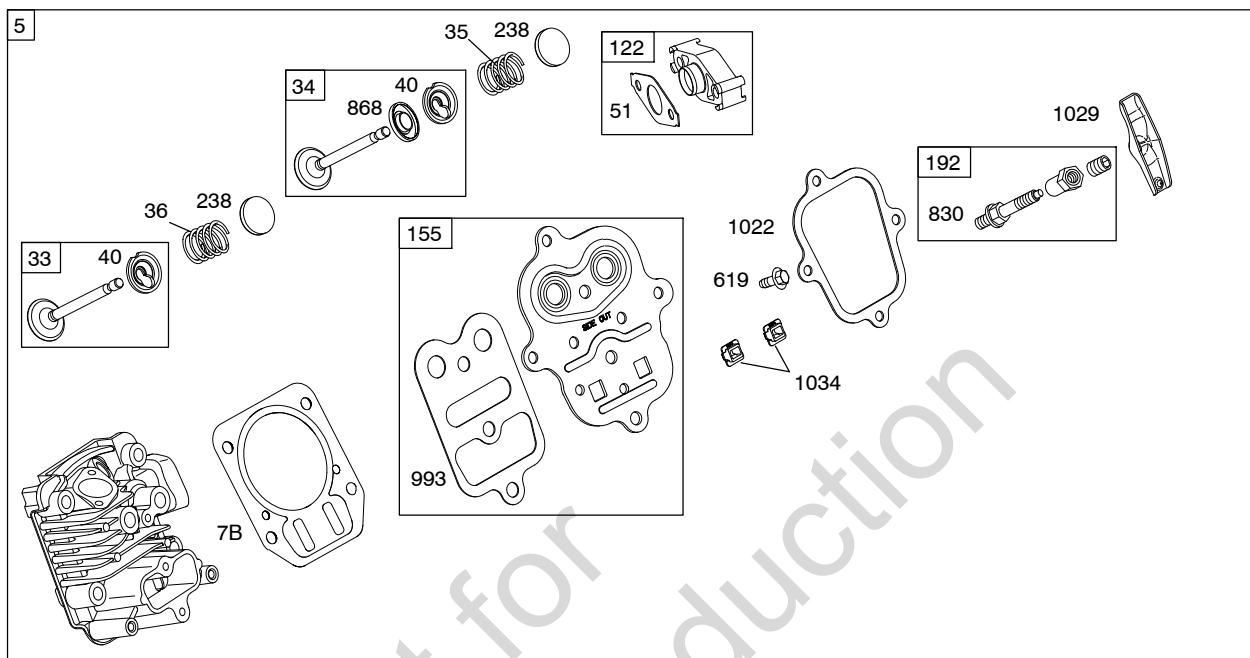

Illustrated Parts List

Model Series

15C100

TYPE NUMBERS
0007 through 8939.

TABLE OF CONTENTS

Blower Housing/Shrouds	6
Camshaft	2
Carburetor	4
Controls	5
Crankcase Cover	2
Crankshaft	2
Cylinder	2
Cylinder Head	3
Electric Starter	5
Exhaust System	6
Flywheel	6
Fuel Supply	4
Governor Spring	5
Ignition	5
Kits/Gaskets - Carburetor	4
Kits/Gaskets - Engine	2
Kits/Gaskets - Valves	3
Lubrication	2
Piston Group	2
Rewind Starter	5

15C100

1319 WARNING LABEL

REQUIRED when replacing parts with warning labels affixed.

1058 OPERATOR'S MANUAL

1330 REPAIR MANUAL

1019 LABEL KIT

Illustrations cover a range of engines. Parts shown without corresponding text may not be used on your specific engine.
 3946-2 Assemblies include all parts shown in frames. 03/27/2012