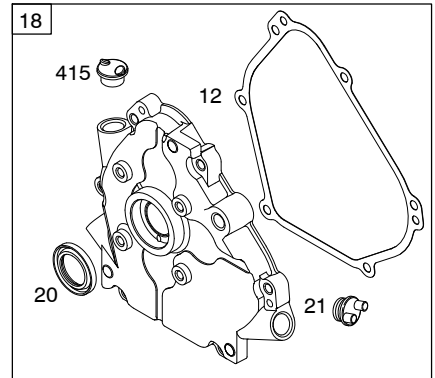

15C100

1319 WARNING LABEL

REQUIRED when replacing parts with warning labels affixed.

1058 OPERATOR'S MANUAL

1330 REPAIR MANUAL

1019 LABEL KIT

Illustrations cover a range of engines. Parts shown without corresponding text may not be used on your specific engine.
3946-2 Assemblies include all parts shown in frames. 03/27/2012