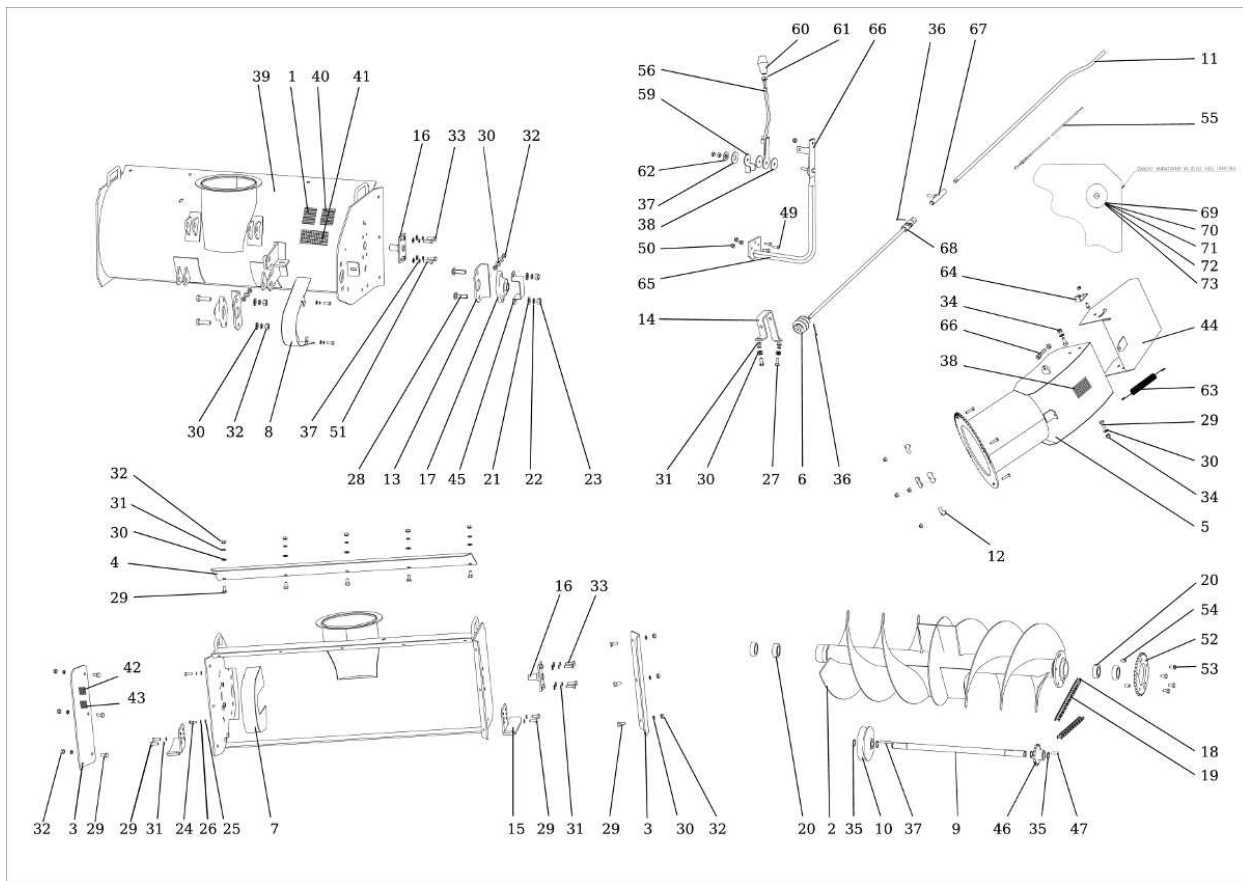

**K536059550002: Snow Thrower FS 100.2****ACCESSORIES**

Position	Item number	Item name	Price
1	S532979472053	Body	
2	S532972472093	Worm 300 complete	
3	S532085415703	Reel	
4	S532085415713	Cover	
5	S532967962063	Chimney complete	
6	S532033252133	Worm	
7	S532985462333	Chain wheel cover compl.	
8	S532985462323	Chain wheel cover outer	
9	S532038103093	Driving shaft	
10	S532033253723	Pulley	
11	S532080443003	Crank	
12	N203801034	Backstop 1-1430-805	
13	S532913412153	Stretcher	
1	S532013425173	Worm holder	
15	S532967402053	Shoe slide	
16	S532929202053	Pin complete	
17	N324196018	Bearing UCFL 204	
18	N318900015	Chain element 08 B	
19	N318112029	Chain 08 B 66 links	
20	N324162058	Bearing 6204 2 RS	
21	N311210505	Washer 13	
22	N311214504	Washer 12	
23	N31120504	Nut M 12	
24	N309503548	Screw M 6X20	