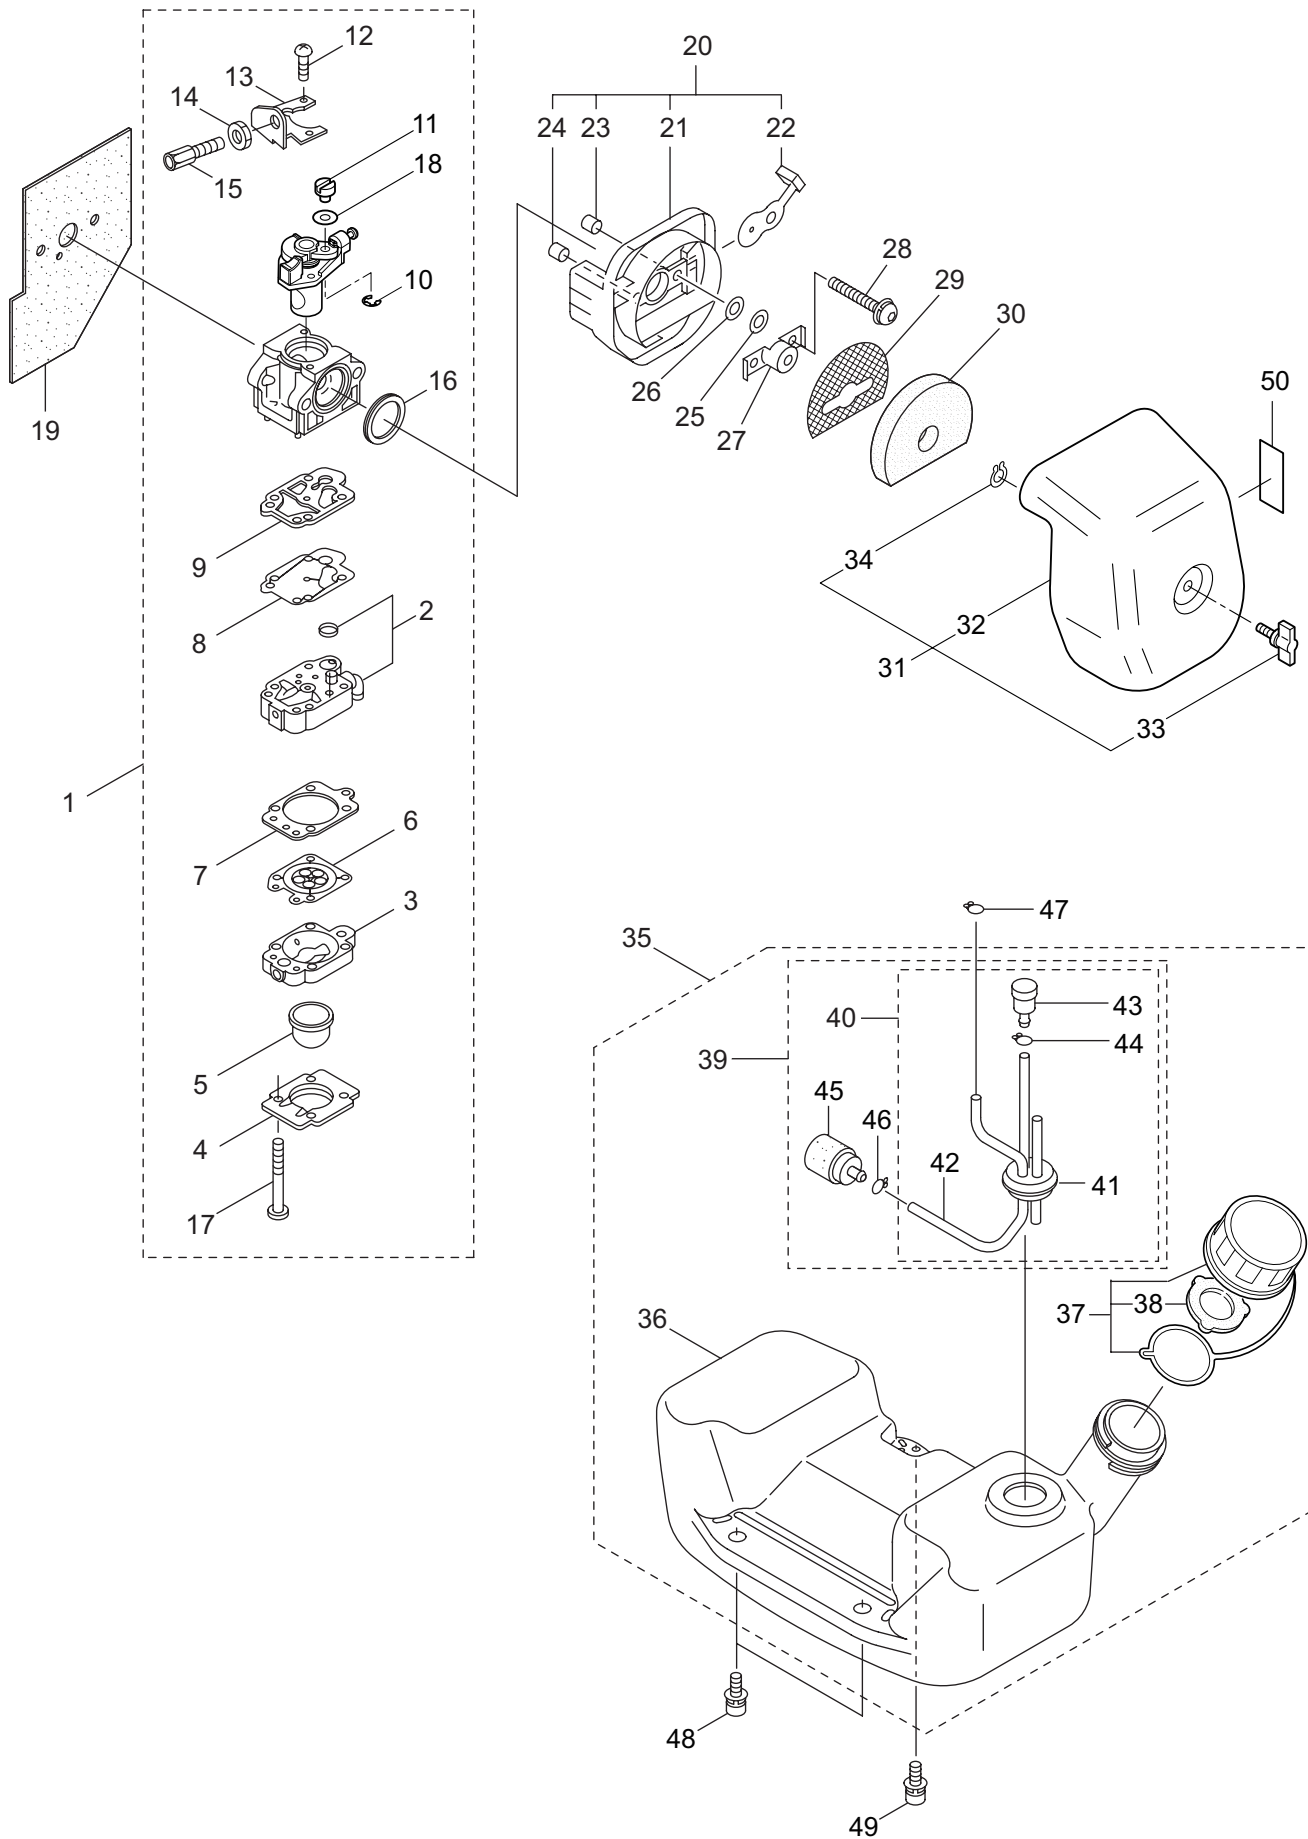

3. BL3110
ENGINE (Carburetor, Fuel Tank)

Ref. No.	Part No.	Part Name	Q'ty	Remarks
3-1	282528	Carburetor Ass'y	1	Incl.2-18 New gasket required
3-2	264155	Pump Body	1	
3-3	262991	Purge Body	1	
3-4	262992	Cover Plate	1	
3-5	261874	Primer Bulb	1	
3-6	283905	Diaphragm, Meterring	1	
3-7	262993	Gasket	1	
3-8	262994	Diaphragm,Fuel Pump	1	
3-9	282576	Gasket	1	
3-10	261876	E-Ring	1	
3-11	261658	Swivel	1	
3-12	261875	Screw	2	
3-13	264677	Bracket	1	
3-14	261878	Nut	1	
3-15	261877	Adapter	1	
3-16	261657	Packing	1	
3-17	262996	Screw	4	
3-18	264678	Washer	1	
3-19	282578	Gasket	1	
3-20	268055	Air Filter Case Ass'y	1	Incl.21-24
3-21	268056	Air Filter Case	1	
3-22	268057	Valve	1	
3-23	268412	Sleeve	1	5.5x7.1x6.6L
3-24	268157	Sleeve	1	5.5x7.1x6L
3-25	263345	Packing	1	7.2x11xt1.3
3-26	263942	Washer	1	7.2x12xt0.15
3-27	263815	Stay	1	
3-28	264016	Cap Screw	2	M5x60
3-29	265026	Screen	1	
3-30	281861	Element	1	
3-31	268058	Air Filter Cover Ass'y	1	Incl.32-34
3-32	268059	Air Filter Cover	1	
3-33	281438	Knob	1	
3-34	261734	Snap Ring	1	#5
3-35	283220	Fuel Tank Ass'y	1	Incl.36-45
3-36	281587	Fuel Tank	1	
3-37	281564	Fuel Tank Cap Ass'y	1	Incl.38
3-38	269377	Gasket	1	
3-39	282538	Fuel Pipe Pick-up Ass'y	1	Incl.40-46
3-40	282539	Fuel Pipe Ass'y	1	Incl.41-44
3-41	268065	Grommet	1	
3-42	261690	Fuel Pipe	1	160L
3-43	261590	Breather	1	
3-44	261117	Clip	1	
3-45	264653	Filter Ass'y	1