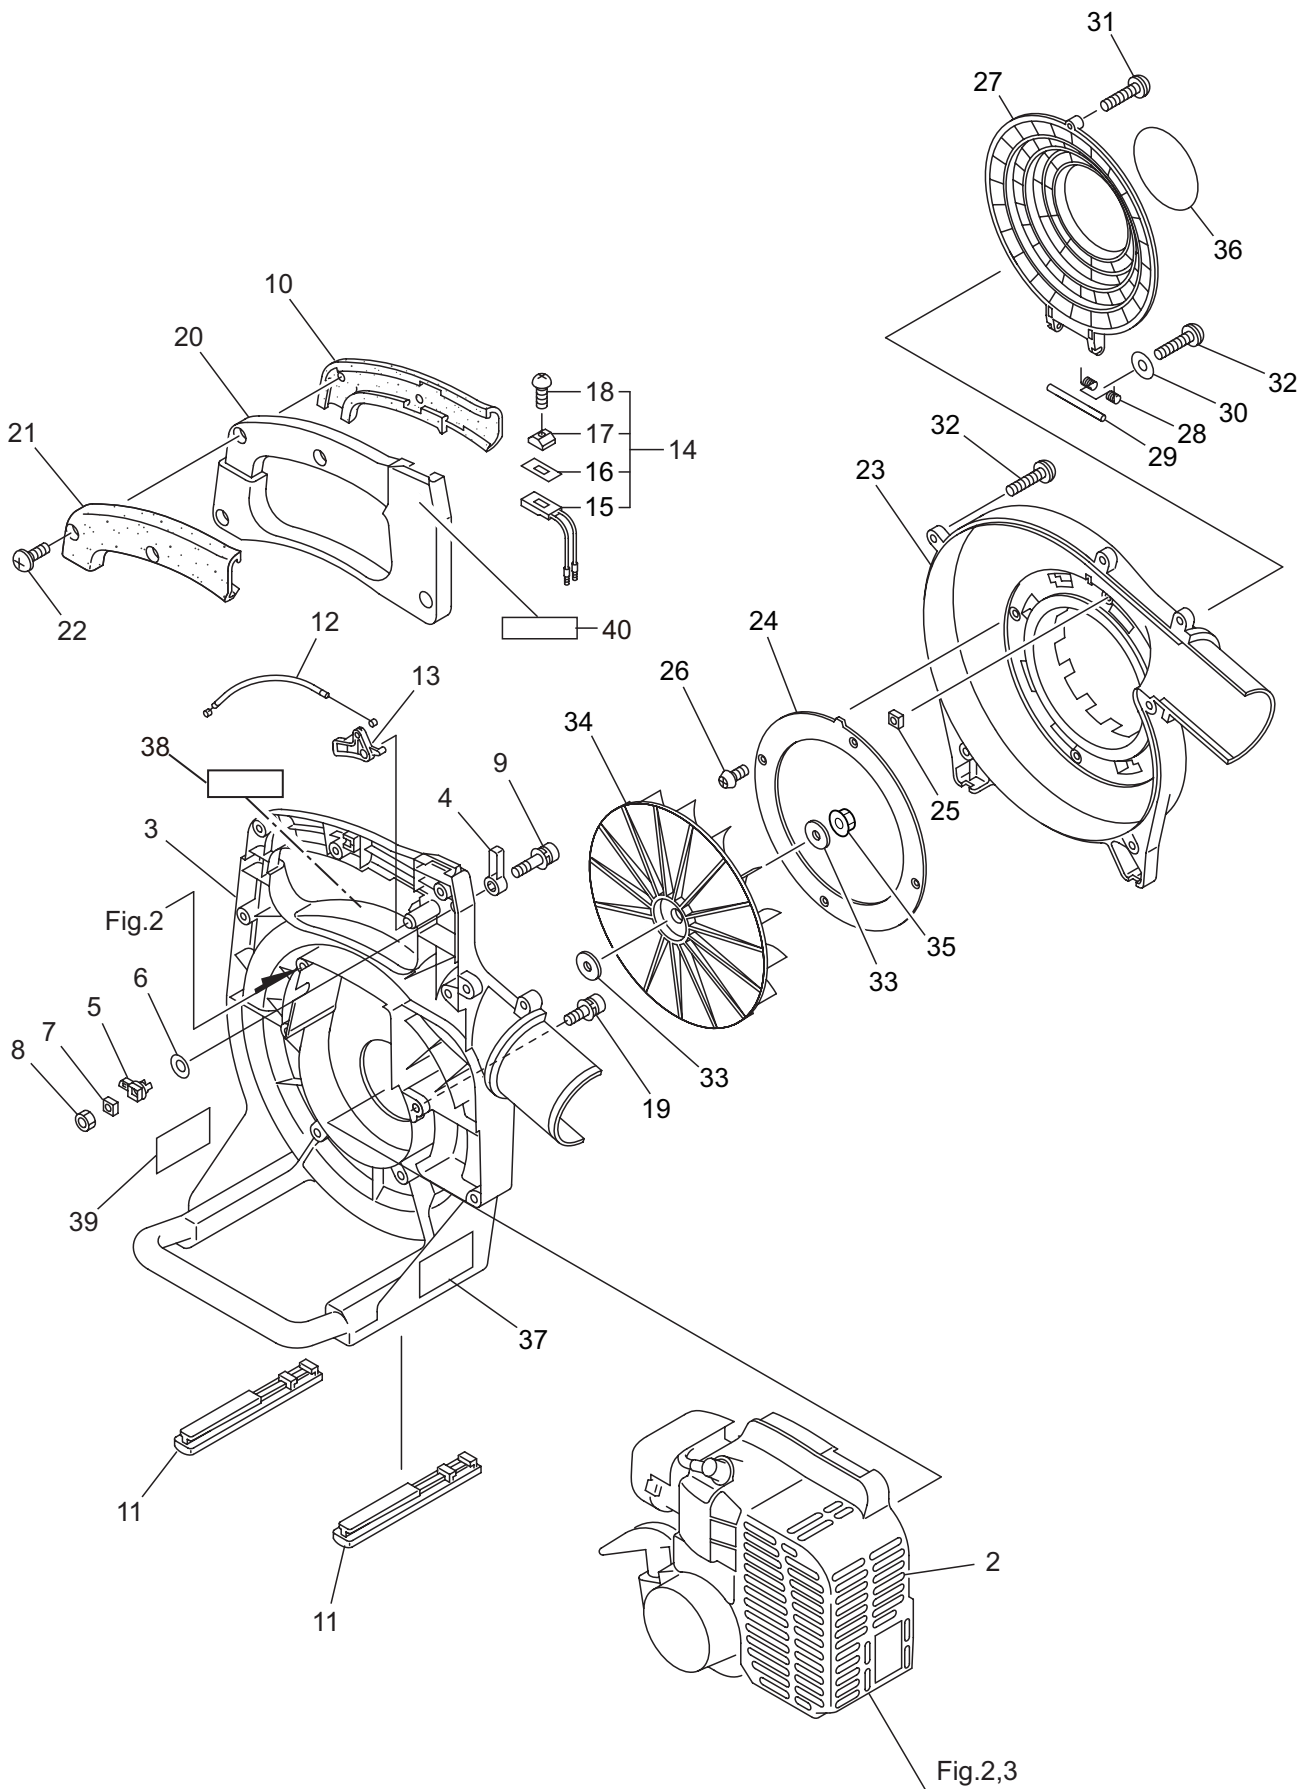

PARTS LIST

BL3110

CONTENTS

1. MAIN BODY	1 ~ 2
2. ENGINE (Cylinder, Crankcase)	3 ~ 6
3. ENGINE (Carburetor, Fuel Tank)	7 ~ 10
4. ACCESSORIES	11 ~ 12

2014. 06.

P/N 523084-4

1. BL3110
MAIN BODY

Ref. No.	Part No.	Part Name	Q'ty	Remarks
1-1	395816	BL3110	1	
1-2	858816	Engine	1	CE300/57
1-3	281535	Fan Case	1	
1-4	281586	Stopper (A)	1	
1-5	281867	Stopper (B)	1	
1-6	282862	Washer	1	
1-7	269423	Nut	1	
1-8	126993	Nut	1	M5
1-9	261246	Cap Screw	1	M5x25
1-10	281880	Grip (B)	1	
1-11	281865	Stand	2	
1-12	281862	Cable Comp.	1	
1-13	281585	Lever	1	
1-14	282170	Switch Ass'y	1	Incl.15-18
1-15	281863	Switch	1	
1-16	282028	Label	1	
1-17	282171	Knob	1	
1-18	282172	Screw	1	
1-19	261250	Cap Screw	4	M5x20
1-20	281538	Handle	1	
1-21	281879	Grip (A)	1	
1-22	281989	Tapping Screw	5	5x20
1-23	281536	Fan Cover	1	
1-24	281869	Plate	1	
1-25	280008	Nut	1	M4
1-26	282060	Tapping Screw	4	4x10
1-27	281563	Cover	1	
1-28	281870	Spring	1	
1-29	281878	Rod	1	
1-30	263743	Washer	1	5.7x15.8xt2
1-31	281871	Screw	1	M4x25
1-32	281989	Tapping Screw	7	5x20
1-33	281873	Washer	2	8.5x26xt2.9
1-34	281874	Fan	1	
1-35	283041	Nut	1	M8
1-36	260459	Label	1	
1-37	283206	Label	1	
1-38	266959	Label	1	Caution
1-39	266957	Label	1	
1-40	286308	Label	1	ON/OFF

2. BL3110
ENGINE (Cylinder, Crankcase)

Ref. No.	Part No.	Part Name	Q'ty	Remarks
2-46	280492	Reel	1	
2-47	287421	Spiral Spring	1	
2-48	280494	Screw	1	
2-49	283616	Starter Rope	1	
2-50	282186	Starter Grip	1	
2-51	282187	Stopper	1	
2-52	280547	Washer	1	
2-53	269423	Nut	1	
2-54	269492	Starter Pulley Ass'y	1	
2-55	265724	Cap Screw	2	M4x25
2-56	287581	Label	1	BL3110

3. BL3110
ENGINE (Carburetor, Fuel Tank)

Ref. No.	Part No.	Part Name	Q'ty	Remarks
3-46	261117	Clip	1	
3-47	261117	Clip	1	
3-48	268940	Screw	2	M5x18
3-49	281715	Cap Screw	1	M5x20
3-50	261352	Label	1	Choke