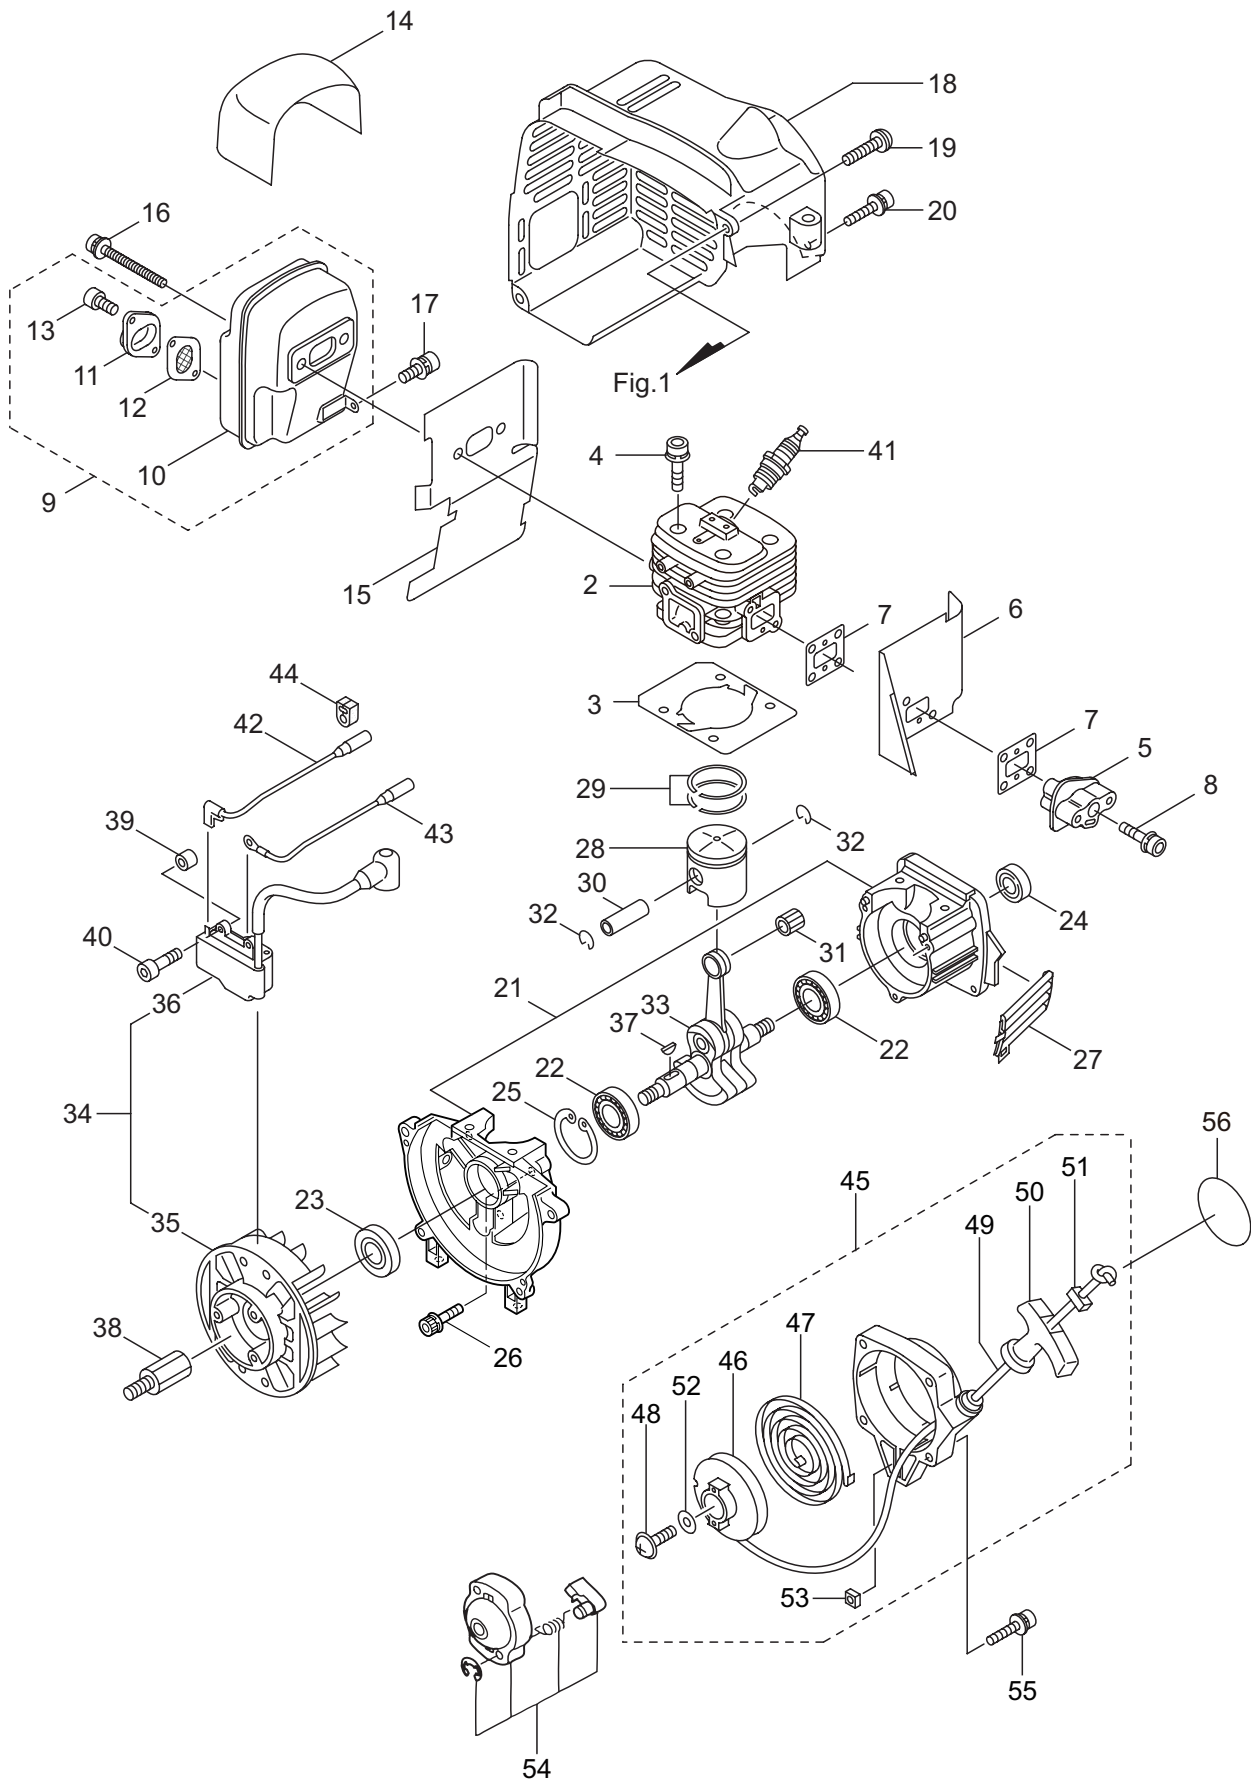

2. BL3110
ENGINE (Cylinder, Crankcase)

Ref. No.	Part No.	Part Name	Q'ty	Remarks
2-1	858816	Engine	1	CE300/57
2-2	286791	Cylinder	1	
2-3	286846	Gasket	1	
2-4	261250	Cap Screw	4	M5x20
2-5	282579	Insulator	1	
2-6	281590	Air Duct	1	
2-7	261171	Gasket	2	
2-8	265924	Cap Screw	2	M5x25
2-9	282585	Muffler Ass'y	1	Incl.10-13
2-10	282586	Muffler Comp.	1	
2-11	281860	Tail	1	
2-12	267056	Spark Arrester	1	
2-13	265107	Cap Screw	2	M4x10
2-14	268461	Holder	1	
2-15	281589	Gasket	1	
2-16	266713	Cap Screw	2	M5x60
2-17	261607	Cap Screw	1	M5x16
2-18	283054	Top Cover	1	
2-19	281989	Tapping Screw	2	5x20
2-20	265724	Cap Screw	2	M4x25
2-21	286851	Crankcase	1	
2-22	280488	Bearing	2	PPL 6001
2-23	261492	Oil Seal	1	ISCD12287
2-24	261386	Oil Seal	1	ISCD12227
2-25	055185	Snap Ring	1	#28
2-26	261612	Cap Screw	3	M5x30
2-27	281442	Screen	1	
2-28	283380	Piston	1	
2-29	265067	Piston Ring	2	(2)Required
2-30	265068	Piston Pin	1	
2-31	265225	Bearing,Needle	1	
2-32	261393	Clip,Piston Pin	2	
2-33	265141	Crankshaft/Conn.Rod Ass'y	1	
2-34	287004	Magneto Ass'y	1	Incl.35,36
2-35	286889	Rotor/Fan	1	
2-36	282010	Ignition Coil Ass'y	1	
2-37	261076	Woodruff Key	1	3x10
2-38	281872	Shaft	1	
2-39	280381	Spacer	2	
2-40	261256	Cap Screw	2	M4x25
2-41	288264	Spark Plug	1	NGK BPMR8Y
2-42	281864	Lead	1	
2-43	282087	Lead	1	
2-44	281172	Grommet	1	
2-45	282757	Starter Ass'y	1	Incl.46-53