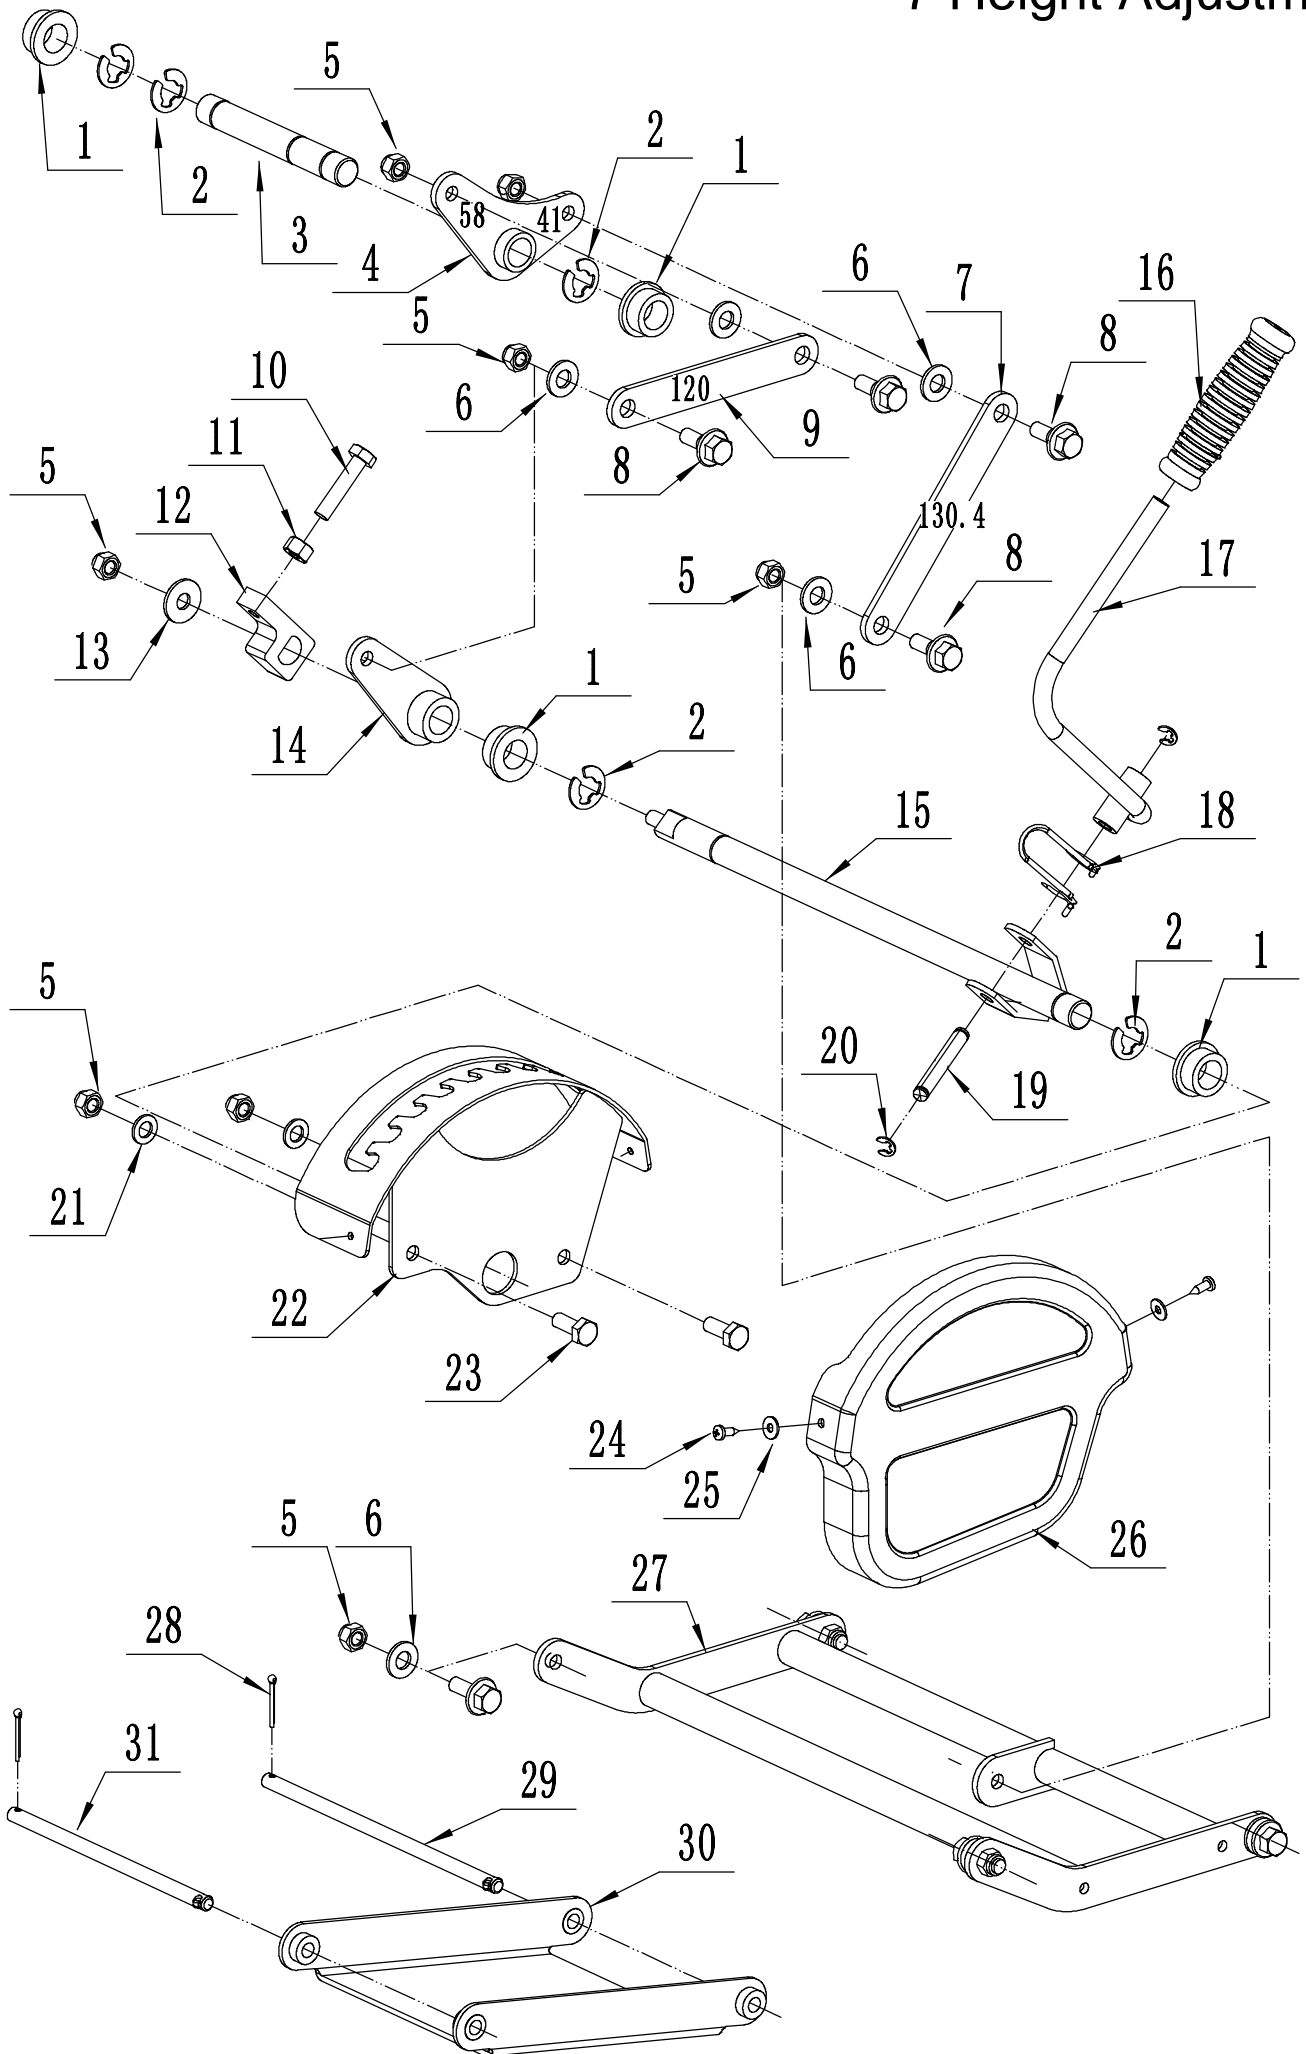

7 Height Adjustment

Height Adjustment			
No.	art	Name	Qty
1	UR760-00103	Adjustment rod bush	4
2	UR760-00104	Check ring	5
3	UR760-00105	Axle of connecting plate	1
4	UR760-00106	Connecting plate	1
5	U455-00007	Nut - M8	11
6	UR760-00024	Nylon washer	8
7	UR760-00108	Pull Stick	1
8	UR760-00023	Stage bolt	8
9	UR760-00110	Connecting stick	1
10	U537-00023	Bolt - M8*35	1
11	UG700-00022	Nut - M8	1
12	UR760-00111	Limit block	1
13	U455-00061	Washer	1
14	UR760-00112	Pull arm	1
15	UR760-00113	Adjustment rod	1
16	UR760-00114	adjustment lever	1
17	UR760-00115	adjustment handle	1
18	UR760-00116	Adjustment spring	1
19	UR760-00117	Pin axis	1
20	UG806-00011	Check ring	2
21	U455-00061	Washer	2
22	UR760-00118	Graduator	1
23	U537-00060	Bolt - M8*20	2
24	U537-00013	Screw -4*13	2
25	UZT85-00135	Washer - Ø4	2
26	UR760-00119	Graduator cover	1
27	UR760-00120	Back swing frame	1
28	UR760-00121	Check ring	2
29	UR760-00122	Pin axis B	1
30	UR760-00123	Front swing frame	1
31	UR760-00124	Pin axis A	1