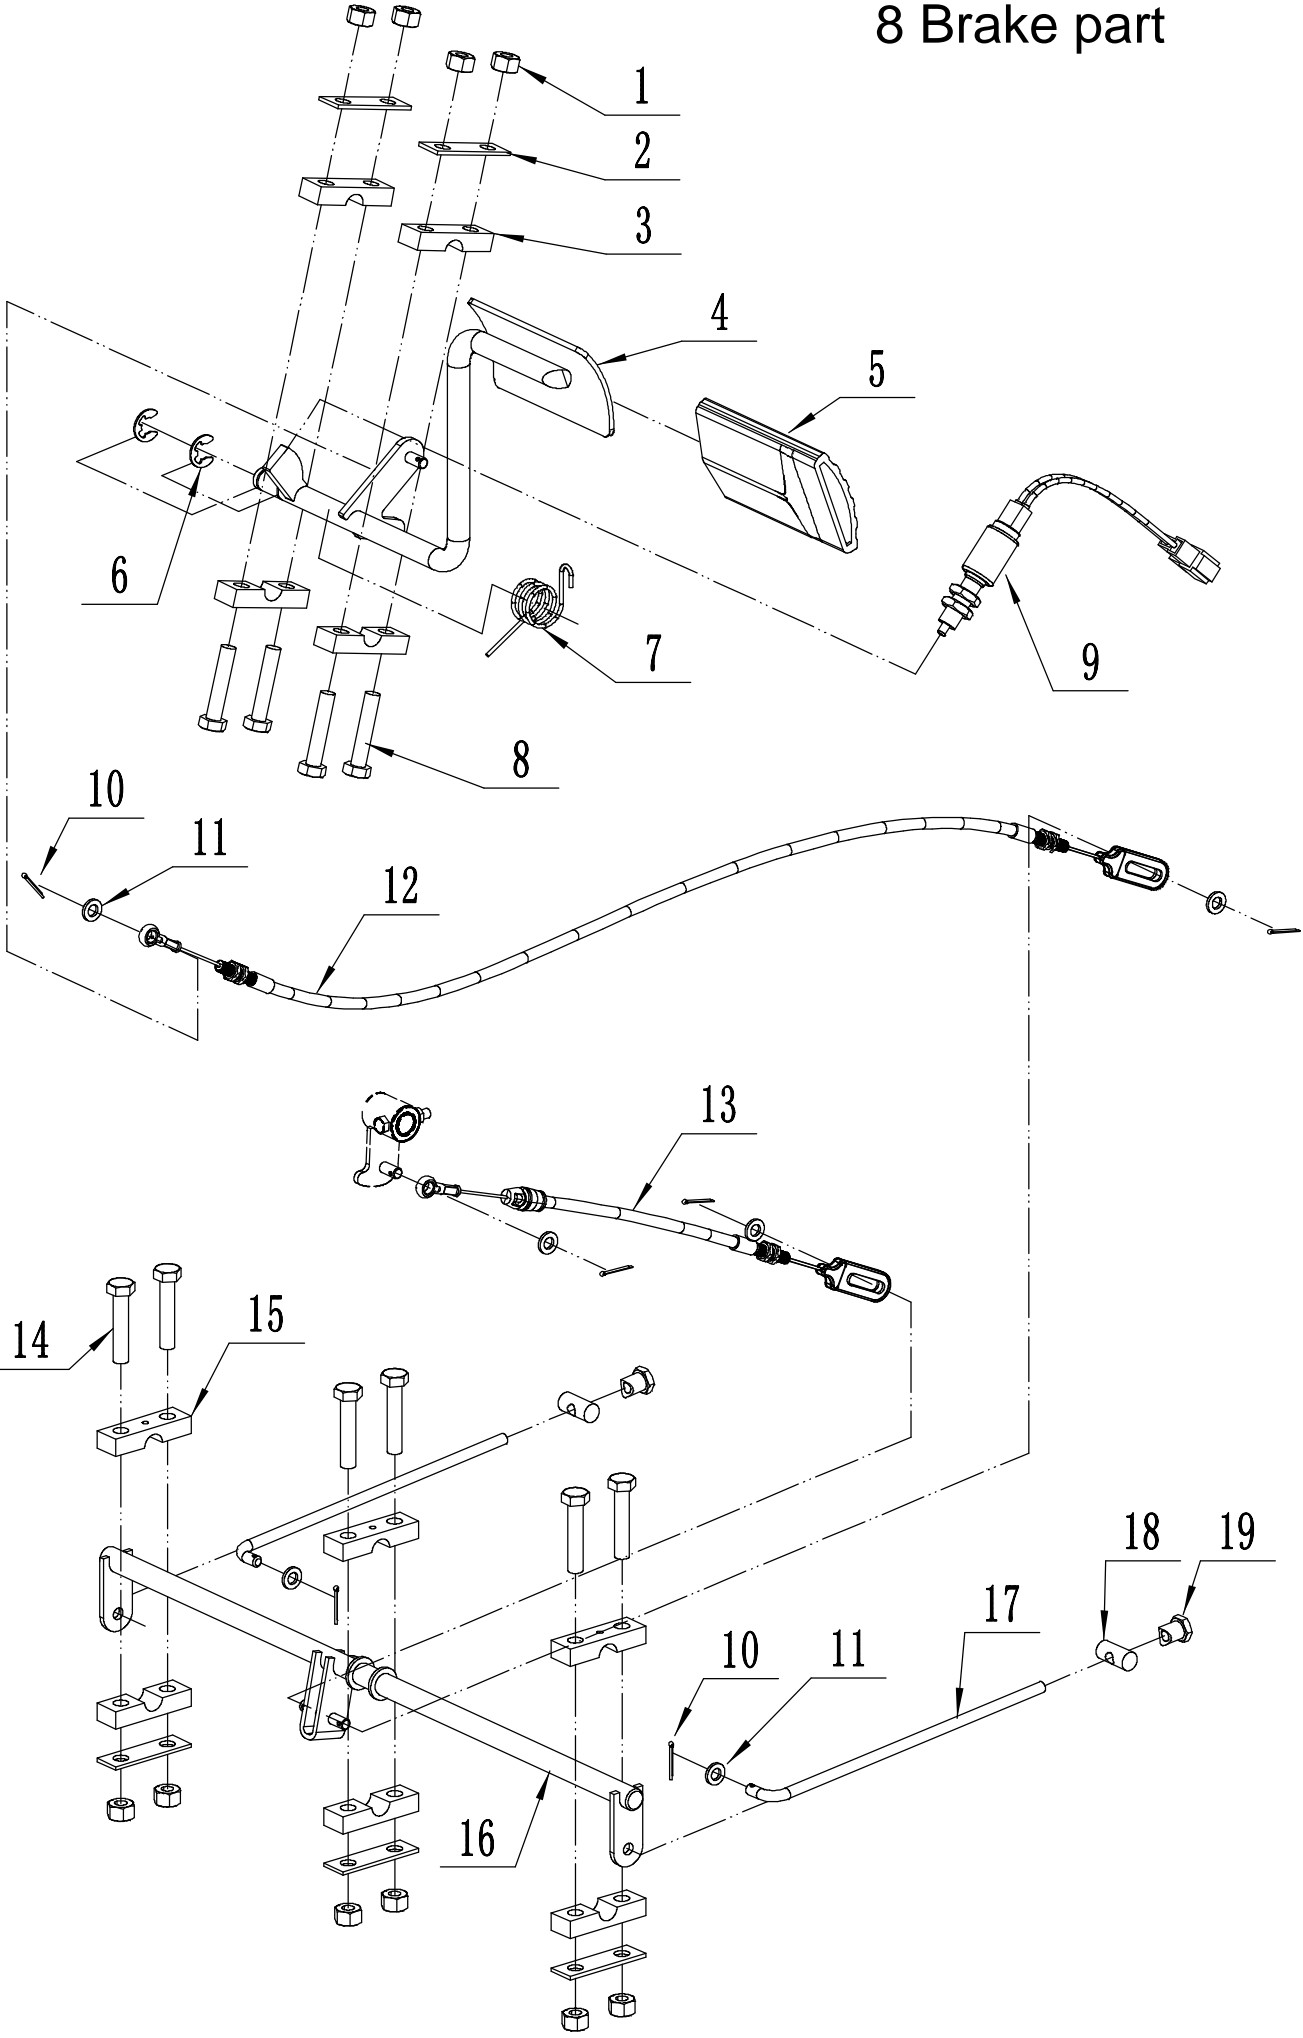

8 Brake part

Brake part			
No.	art	Name	Qty
1	U455-00007	Nut - M8	10
2	UR760-00125	Pressing plate	5
3	UR760-00126	Bracket	4
4	UR760-00127	Brake rod	1
5	UR760-00128	Pedal bush	1
6	U455-00085	check ring	2
7	UR760-00129	Spring	1
8	U537-00023	Bolt - 8*35	4
9	UR760-00130	Power-off switch	1
10	UR760-00082	check ring	6
11	U455-00054	Washer	6
12	UR760-00132	Brake cable	1
13	UR760-00133	Park cable	1
14	UT160-00002	Bolt - 8*40	6
15	UR760-00134	Bracket of transit stick	6
16	UR760-00135	Transit stick of brake	1
17	UR760-00136	Pull stick of brake	2
18	UR760-00137	Pin axis	2
19	UR760-00138	Nut	2