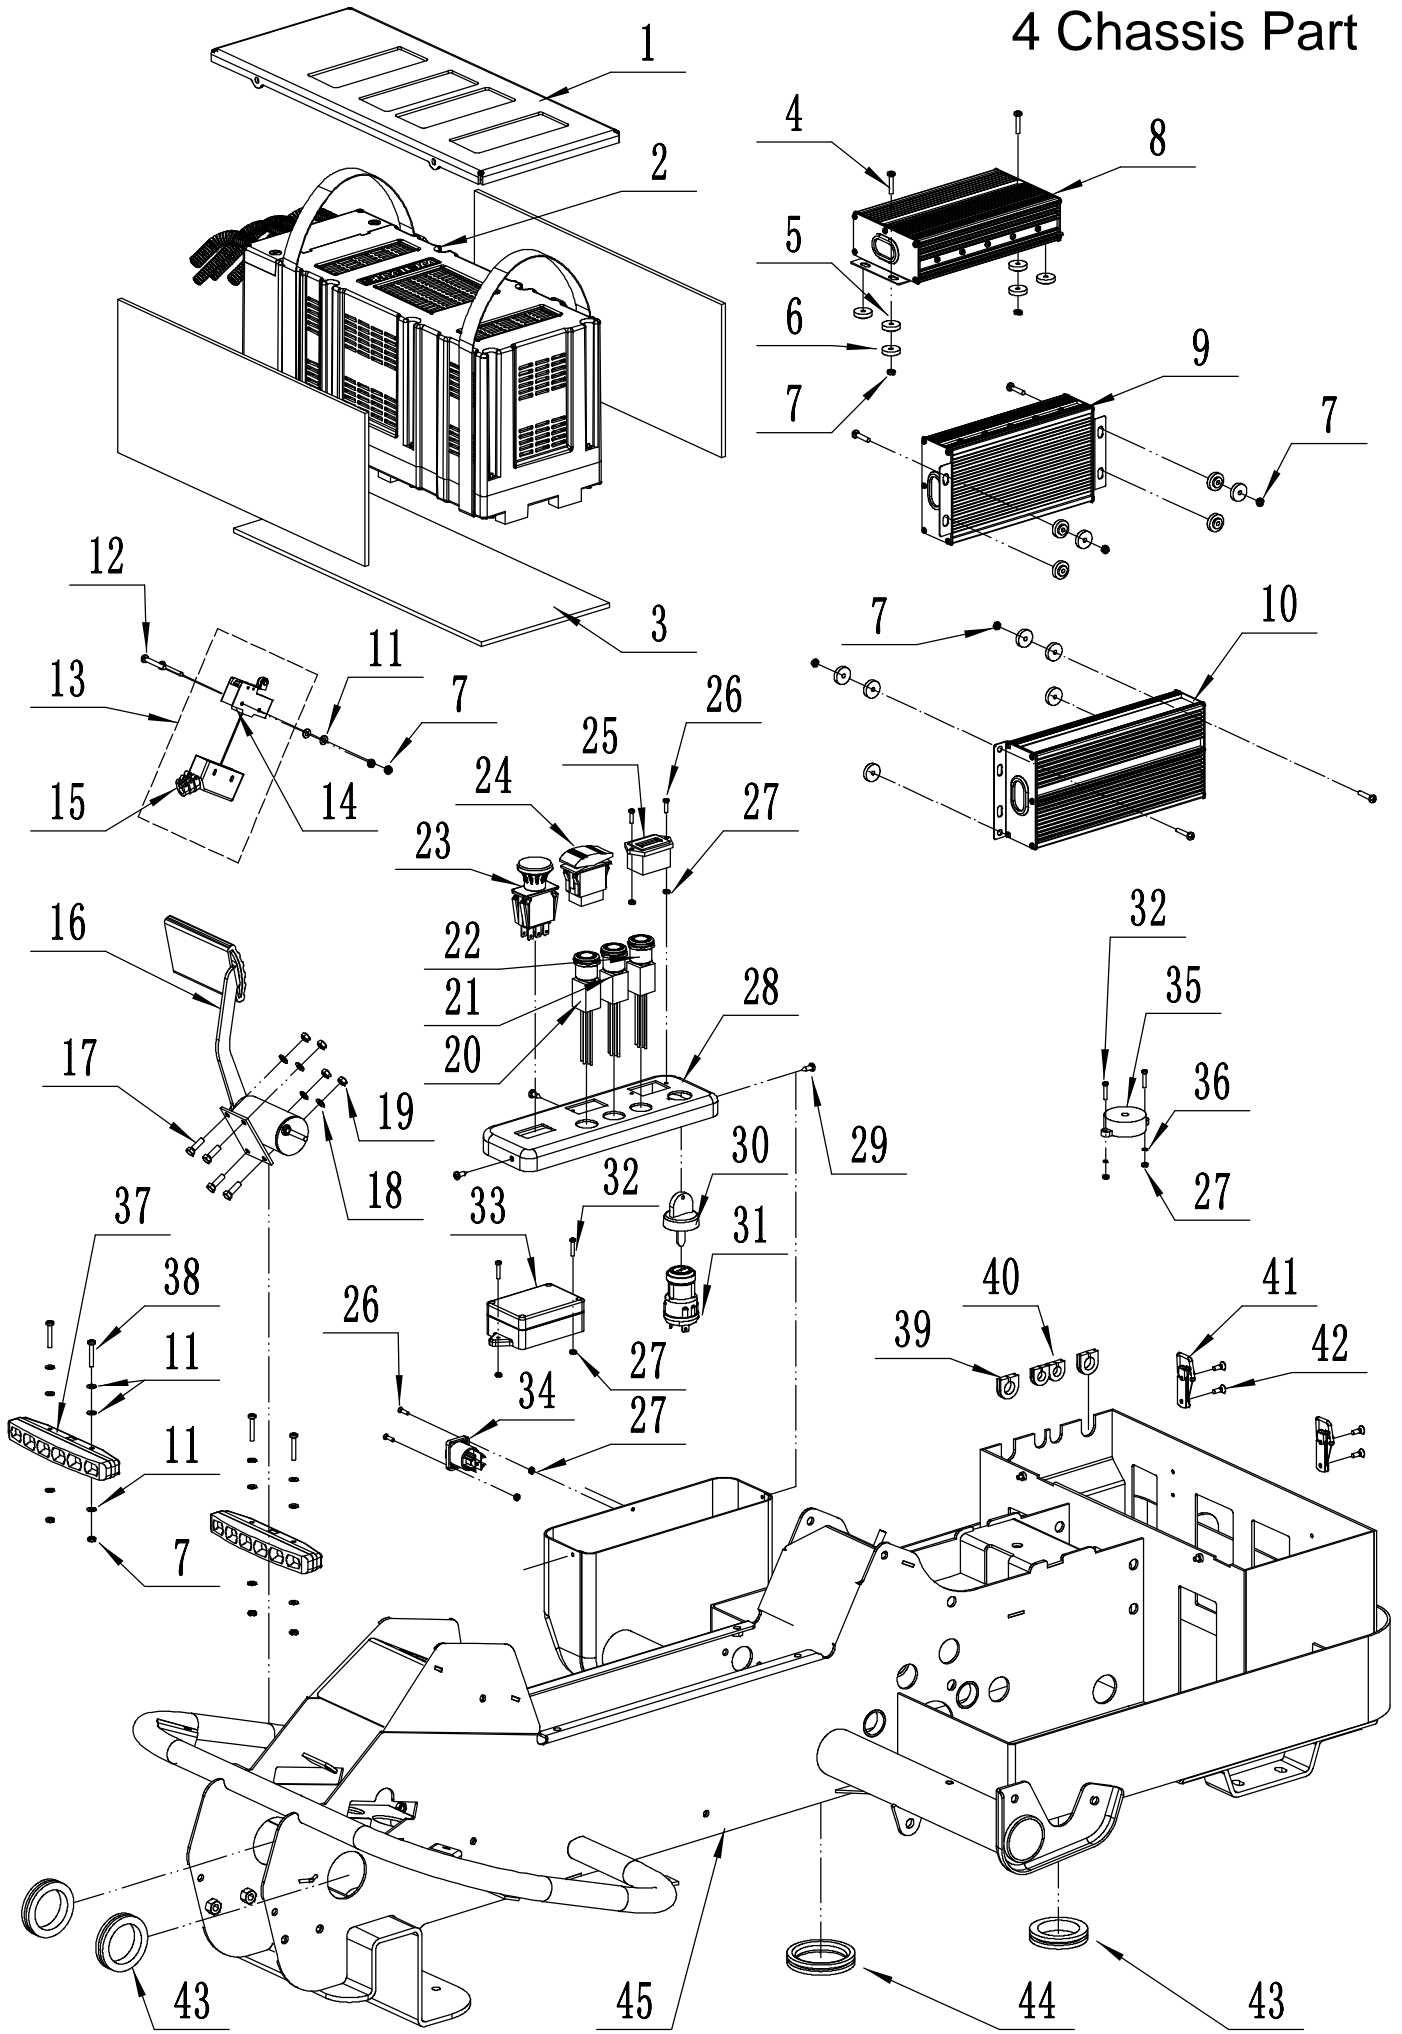

4 Chassis Part

Chassis Part			
No.	art	Name	Qty
1	UR760-00035	battery bin cover	1
2	UR760-00036	Battery pack (18AH)	1
3	UR760-00037	Dust-proof sponge	3
4	UR760-00038	Screw -4*20	6
5	UR760-00039	Washer	12
6	UR760-00040	Washer	6
7	UR760-00041	Nut - M4	12
8	UR760-00042	Right controller	1
9	UR760-00043	Left controller	1
10	UR760-00044	Controller of driver motor	1
11	UZT85-00135	Washer - 4	14
12	UR760-00045	Screw - M4*30	2
13	UR760-00046	Witch components (14-15	1
14	UR760-00047	Travel switch	1
15	UR760-00048	sheath of travel switch	1
16	UR760-00049	Throttle controller	1
17	UG806-00023	Bolt - M5*16	4
18	U506-00049	Washer - M5	4
19	U455-00006	Nut - M5	4
20	UR760-00050	Switch of reverse	1
21	UR760-00051	Switch of Front light	1
22	UR760-00052	Switch of Cruise control	1
23	UZT85-00154	emergency stop switch	1
24	UR760-00053	Switch of level	1
25	UR760-00054	screen of power	1
26	UR760-00055	Screw -M3*12	2
27	UV160-00037	Nut - M3	8
28	UR760-00056	Controller cover	1
29	U537-00013	Screw - M4*13	3
30	UR760-00057	Key	1
31	UR760-00058	Start switch	1
32	UV160-00035	Screw - M3*16	4
33	UR760-00059	Controller of light	1
34	UR760-00060	Charge base	1
35	UR760-00061	Horn	1
36	UV160-00036	Washer	2
37	UR760-00062	Front light	2
38	UR760-00021	Screw - 4*25	4
39	UR760-00064	Dust-proof ring	2
40	UR760-00065	Dust-proof ring	2
41	UR760-00066	Hasp	2
42	UR760-00067	Screw - 4*10	4
43	UR760-00068	Rubber ring	3
44	UR760-00069	Rubber ring 60	3
45	UR760-00070	Chassis	1