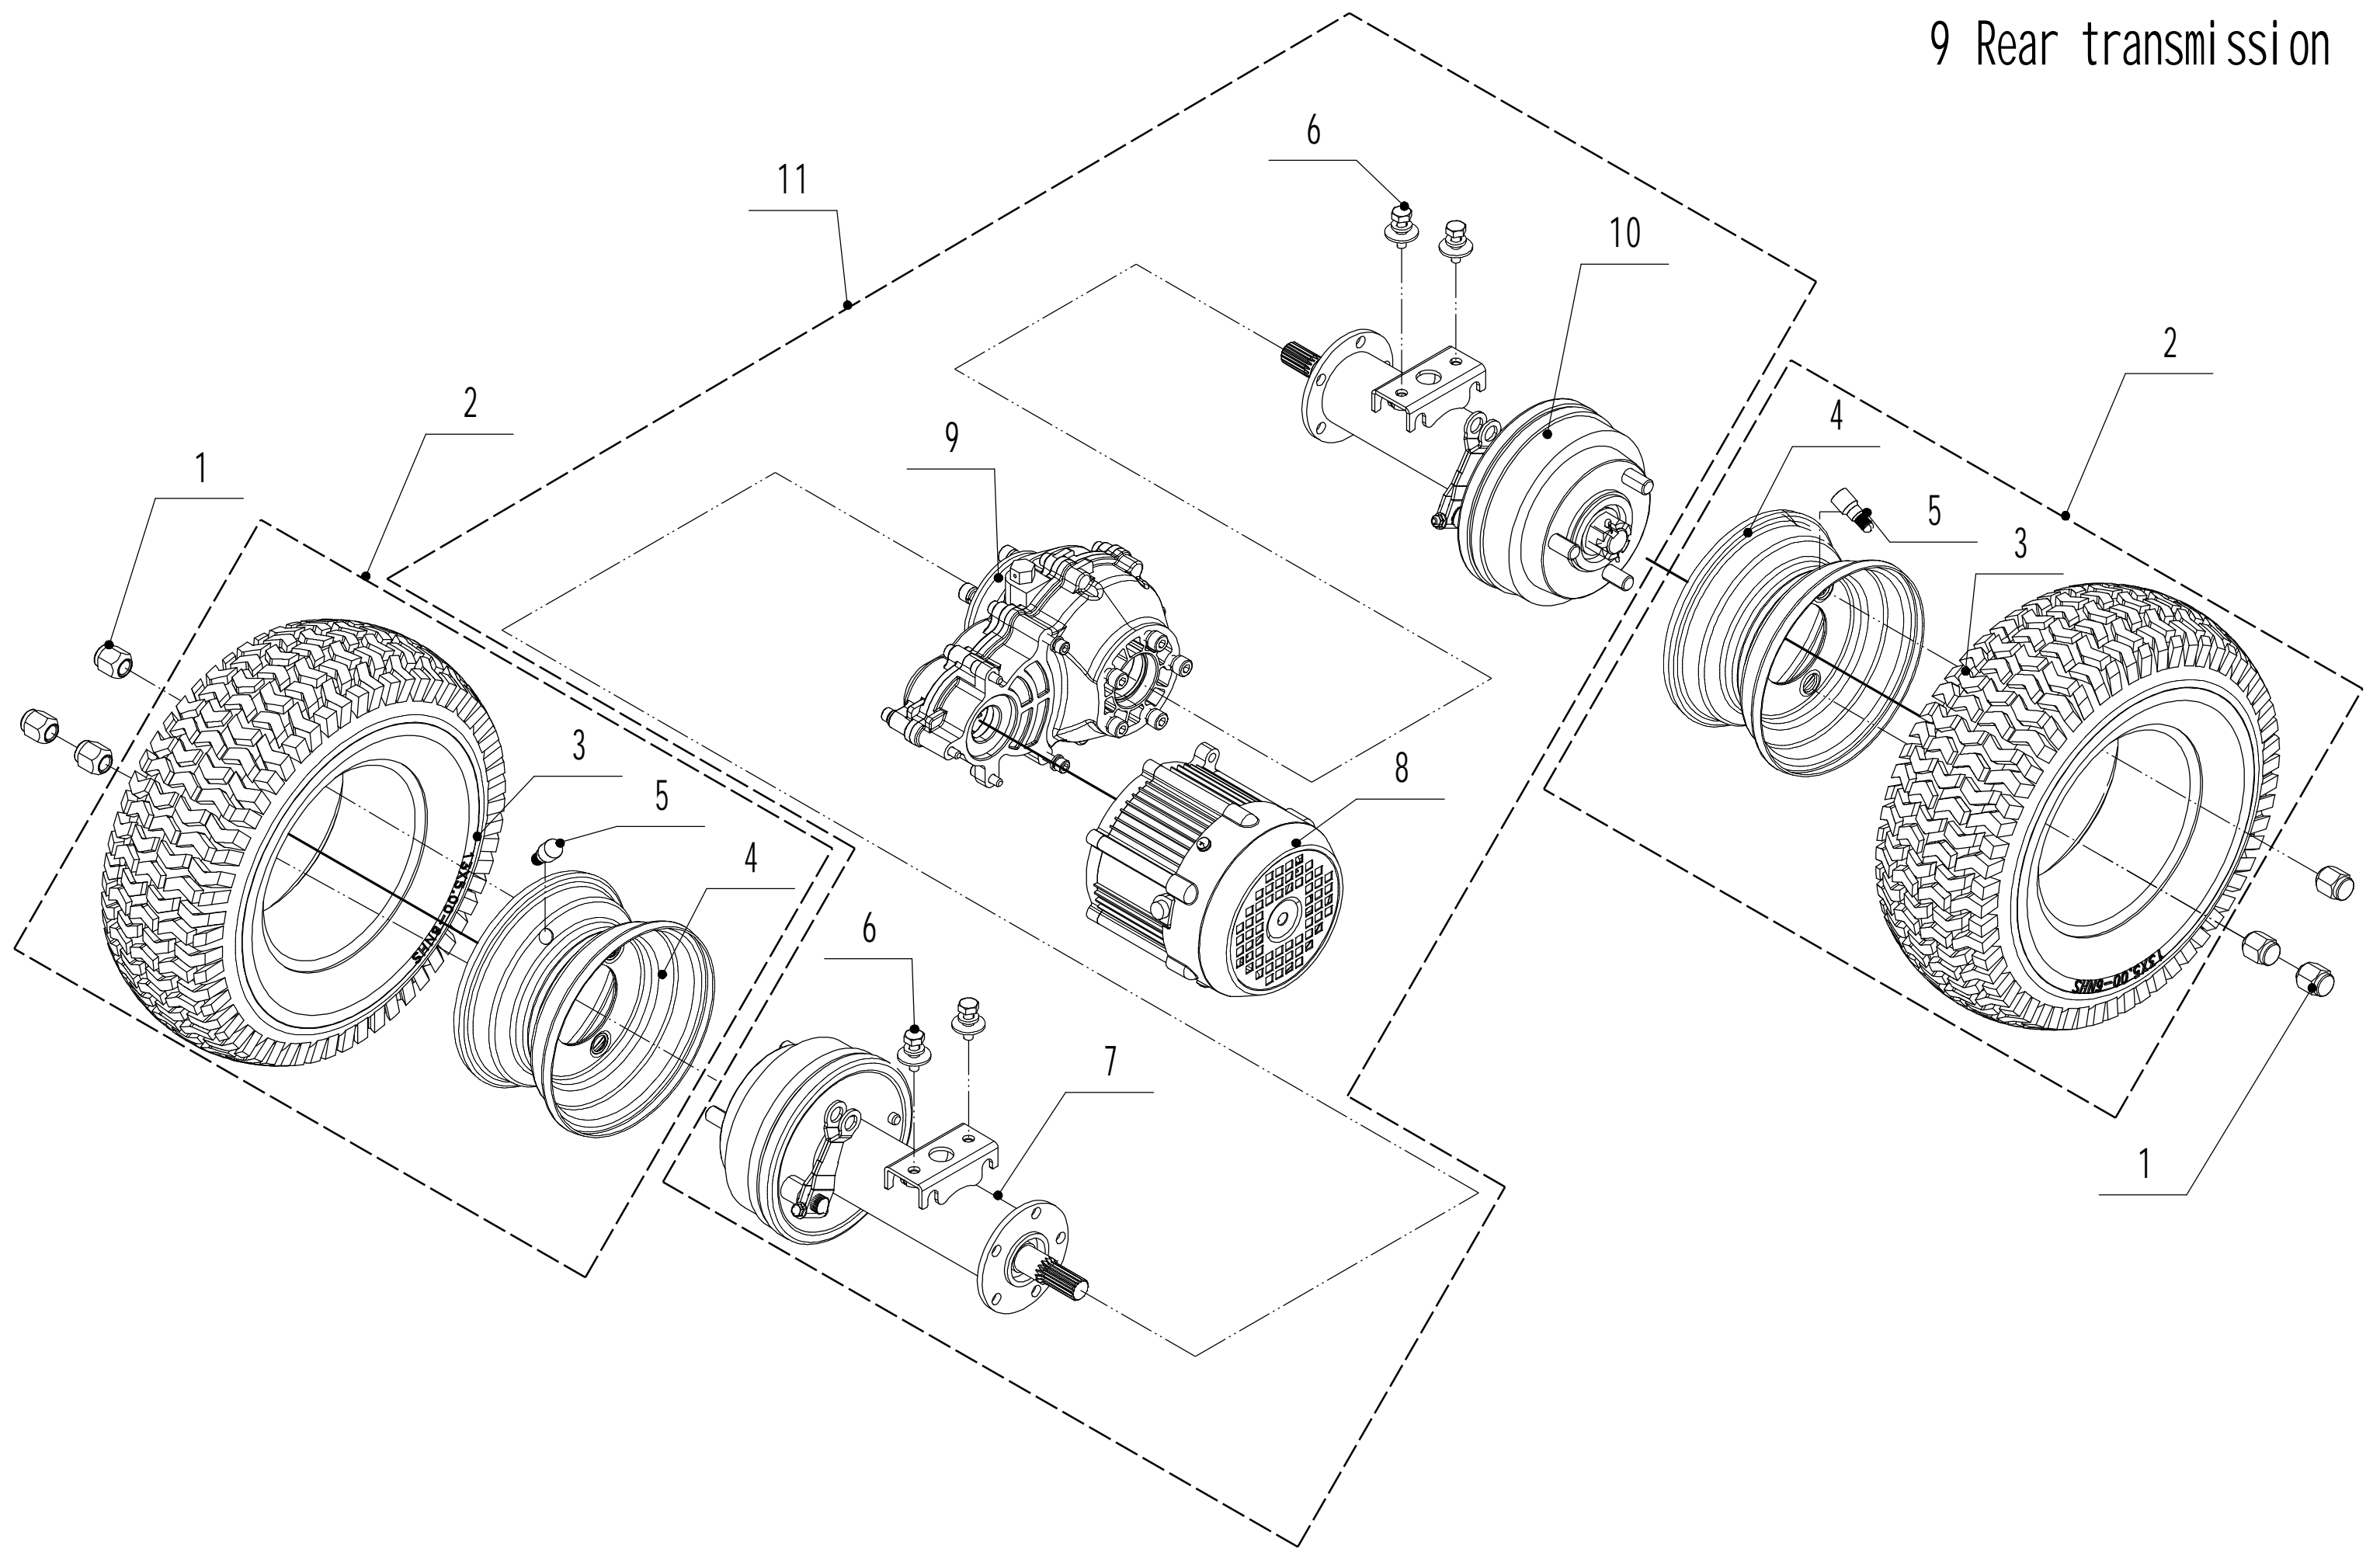

9 Rear transmission

Rear transmission

No.	art	Name	Qty
1	UR760-00139	Nut	6
2	UR760-00140	Wheel	2
3	UR760-00141	Tire	2
4	UR760-00142	Wheel hub	2
5	UR760-00143	Air tap	2
6	UR760-00144	Combined bolt - M8*25	4
7	UR760-00145	Left shaft assembly	1
8	UR760-00146	Motor	1
9	UR760-00147	Gearbox	1
10	UR760-00148	Right shaft assembly	1
11	UR760-00149	rear transmission assembl	1