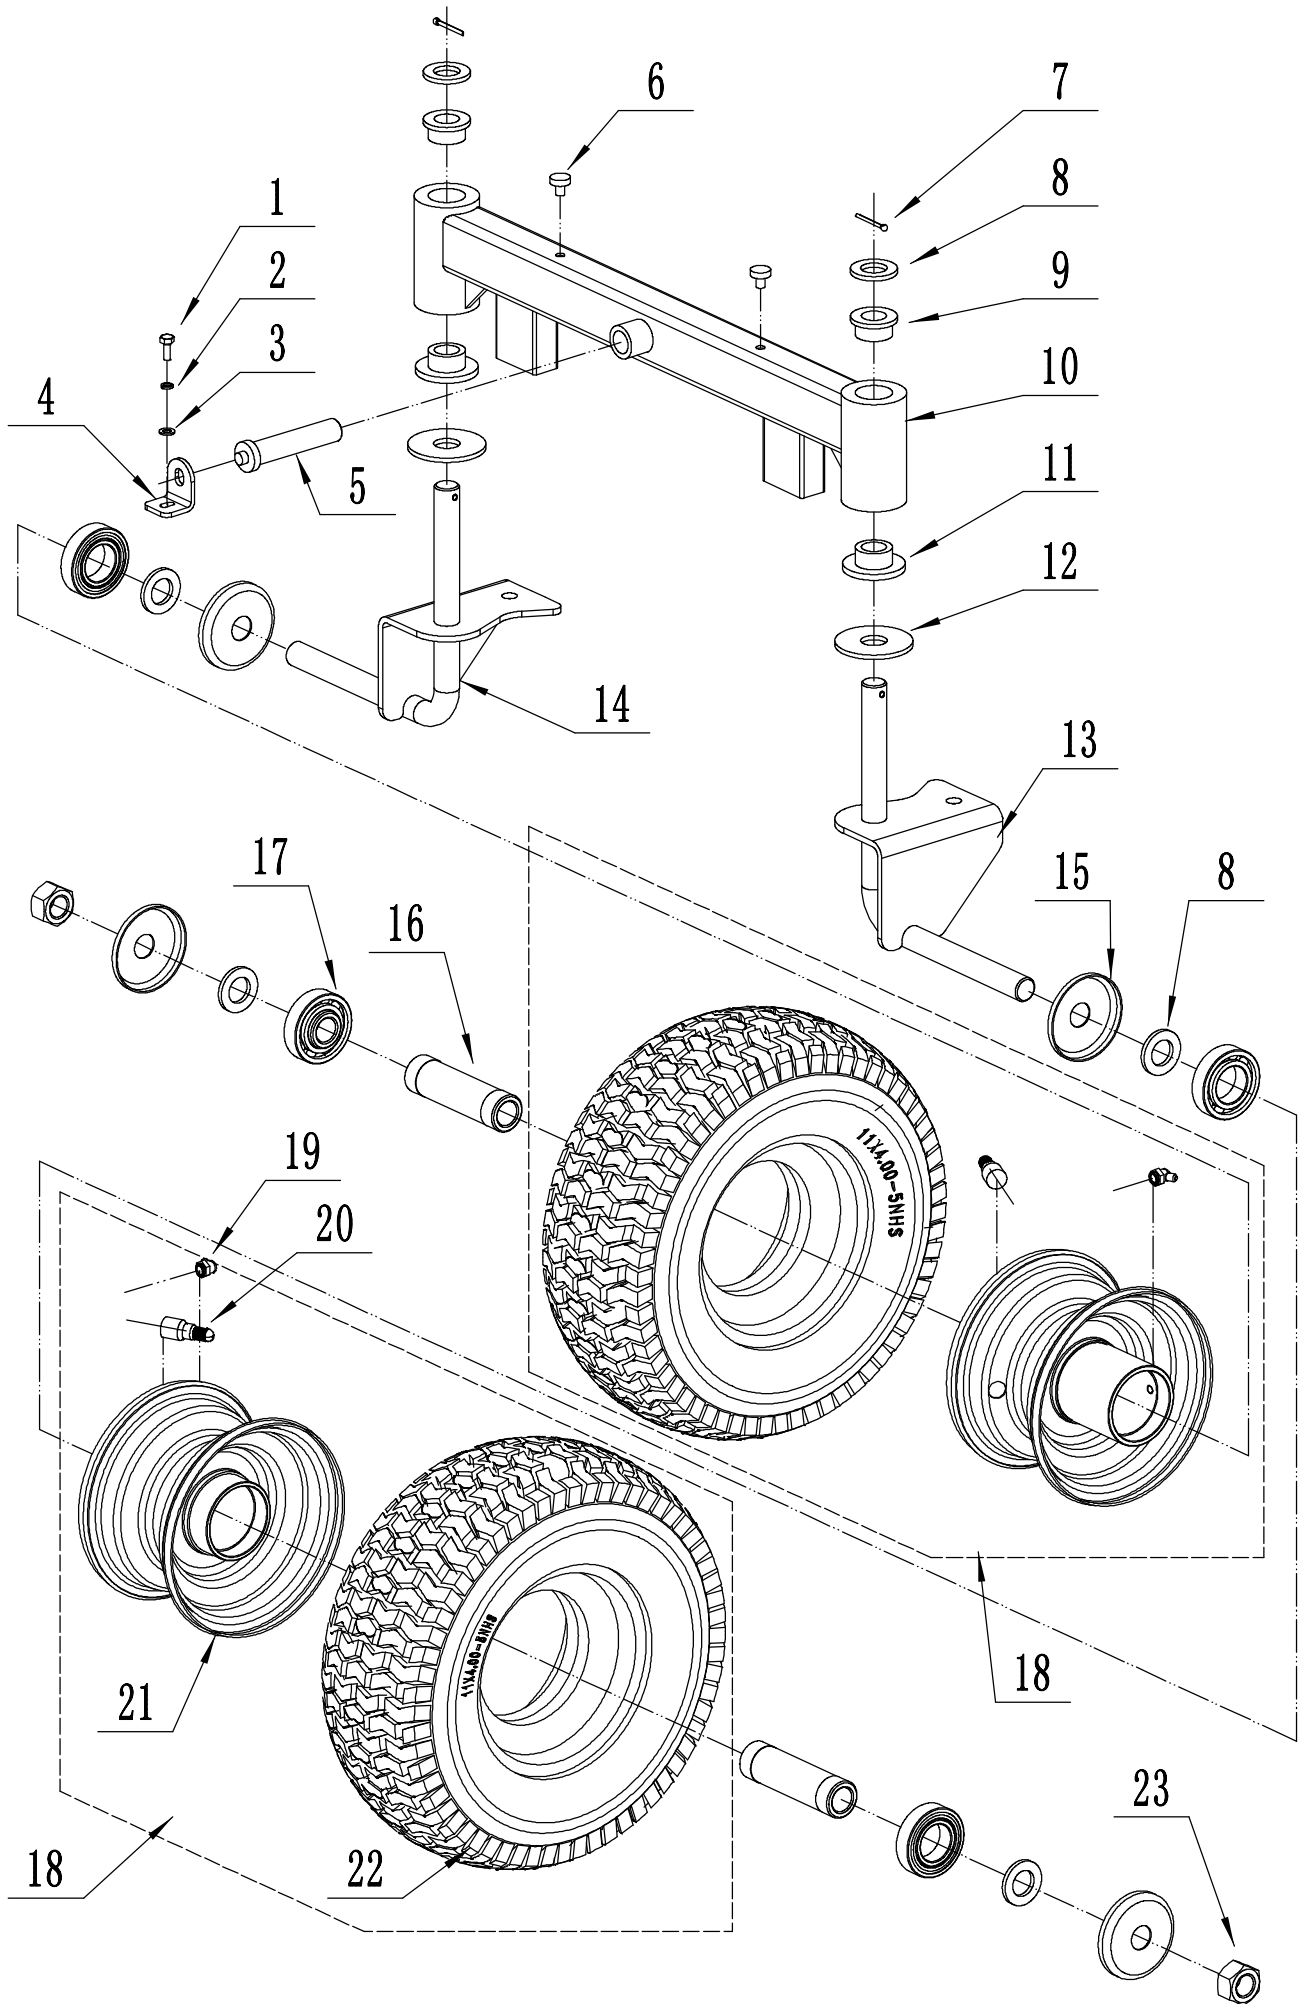

10 Front wheel

Front wheel			
No.	art	Name	Qty
1	UR760-00083	Bolt - 5*12	1
2	U506-00028	Spring washer - 5	1
3	U506-00049	Washer - 5	1
4	UR760-00151	Limit plate	1
5	UR760-00152	h Axis of front wheel brack	1
6	UR760-00153	Cushion	2
7	US270-00011	Check ring	2
8	UR200-00071	Washer - 16	6
9	UR760-00103	Rubber bush	2
10	UR760-00155	Front wheel hanging beam	1
11	UR760-00156	Rubber bush	2
12	UR760-00157	Big washer	2
13	UR760-00158	Left wheel axis	1
14	UR760-00159	Right wheel axis	1
15	UR760-00160	Dust-proof cover	4
16	UR760-00161	Axis bush	2
17	UR760-00162	Bearing	4
18	UR760-00163	Wheel	2
19	UR760-00164	Oil cup	2
20	UR760-00143	Air tap	2
21	UR760-00166	Wheel hub	2
22	UR760-00167	Tire	2
23	US270-00093	Nut - M16	2