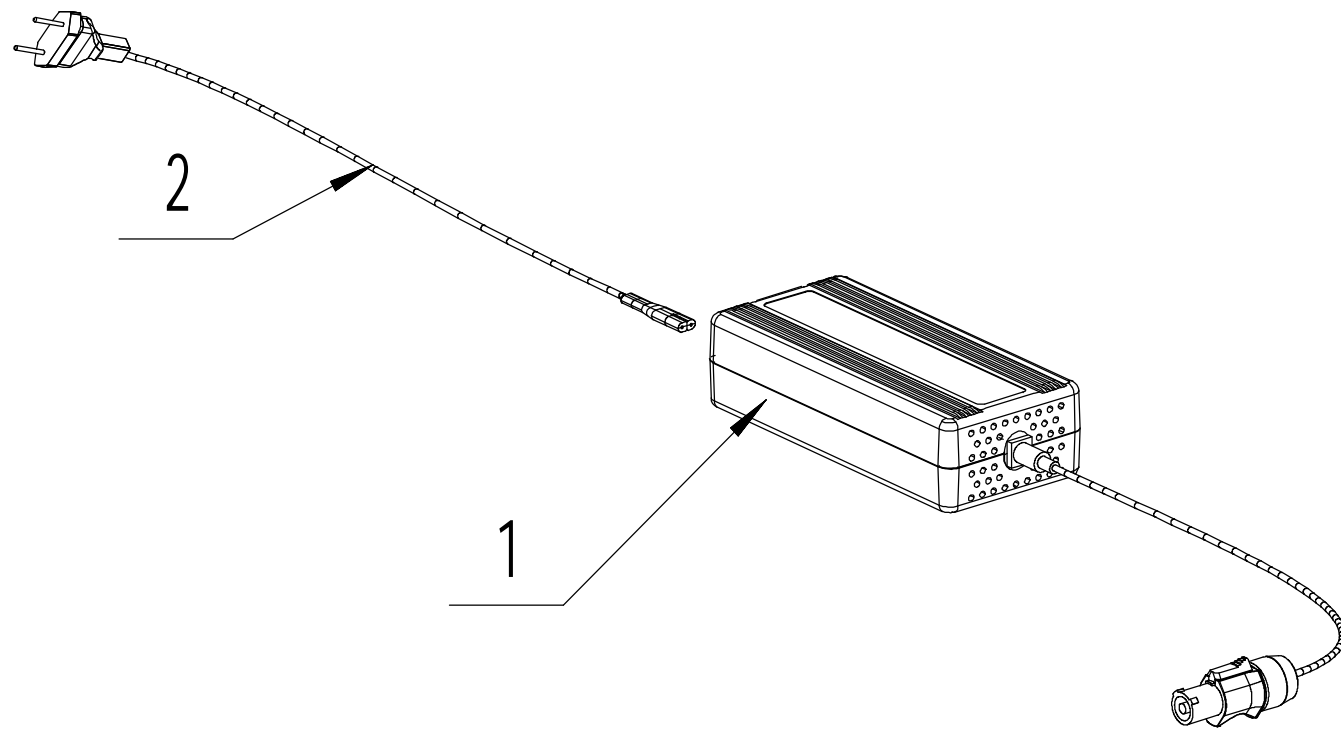

11: Charger and cables

Charger and Cables

No.	art	Name	Qty
1	UR760-00168	Charger	1
2	UR760-00169	Cable (European standard	1
3	UR760-00170	Cables and cards	1