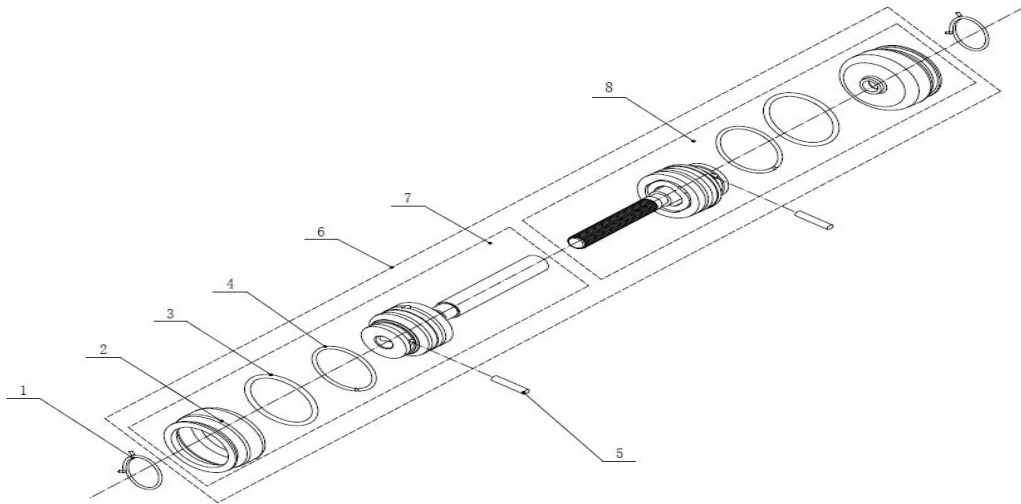

FIG.7 Grass Catcher			
NO	ART	NAME	QTY
1	U537-00044	Frame Weldment	1
2	U536-00009	Grass Bag	1

FIG.8 Universal Drive Shaft			
NO	ART	NAME	QTY
1	U537-00046	Check Ring	2
2	U537-00047	Anti-Dust Shield	2
3	U537-00048	O-Ring	2
4	U537-00049	Check Ring	2
5	U537-00050	Pin	2
6	U537-00051	Universal Drive Shaft	1
7	U537-00052	Universal Drive Shaft A	1
8	U537-00053	Universal Drive Shaft B	1