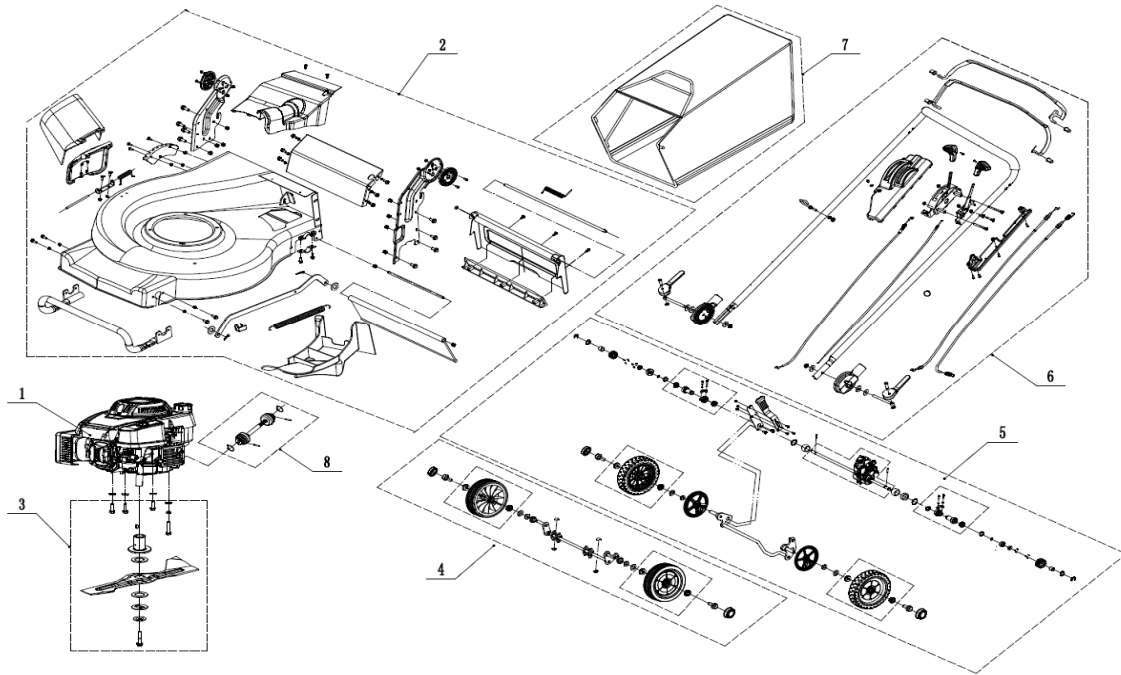

Ixo 55HV

FIG.1 Ixo 55HV Spare parts list			
NO	ART	NAME	QTY
1		Engine	
2		Main Body	
3		Blade Components	
4		Front Axle	
5		Rear Axle	
6		Handle And Controls	
7		Grass Catcher	
8		Universal Drive Shaft	

Ixo 55HV

FIG.2 Main Body

NO	ART	NAME	QTY
1	U537-00001	Chassis	1
2	U455-00013	Lock Nut - M6	15
3	U537-00002	Graduator	1
4	U537-00003	Screw - M6x15	3
5	U455-00017	Side Discharge Cover Pivot	1
6	U455-00020	Lock Nut - M6	2
7	U455-00019	Side Discharge Cover Bracket	1
8	U536-00013	Side Discharge Cover	1
9	U536-00014	Side Discharge Deflector	1
10	U536-00012	Bolt - M6x14	2
11	U455-00016	Side Discharge Cover Spring	1
12	U536-00015	Bolt - M8x16	8
13	U455-00003	Screw - M5x12	4
14	U455-00004	Tooth Disc	2
15	U537-00006	Right Handle Bracket	1
16	U455-00006	Lock Nut - M5	4
17	U536-00018	Lock Nut - M8	8
18	U536-00019	Bolt - M6x12	14
19	U537-00007	Connector	1
20	U537-00008	Upper Shield	1
21	U455-00034	Screw - ST4.2x9.5	2
22	U453-0013	Spacer	1
24	U537-00010	Rear Cover	1
25	U537-00011	Rear Cover Pivot	1
26	U536-00021	Rear Cover Spring	1
27	U455-00009	Bolt - M6x12	3
29	U537-00014	Sealing Strip	1
30	U455-00132	Upper Bearing Bracket	2
31	U537-00015	Left Handle Bracket	1
32	U537-00016	Pivot-Trailing Flap	1
33	U537-00017	Trailing Flap	1
34	U536-00001	Mulching Plug	1

FIG.3 Blade Components			
NO	ART	NAME	QTY
1	U537-00021	Washer	3
2	UR200-00062	Bolt - 3/8-16x35	3
3	U537-00022	Washer	1
4	U455-00053	Spring Washer - M8	1
5	U537-00023	Bolt	1
6	U455-00039	Key - B4.0x15.7	1
7	U536-00004	Adapter	1
8	U455-00046	Friction Disc	2
9	U536-00005	Blade	1
10	U455-00048	Lock Disc	1
11	U455-00049	Dish Spring	1
12	U456-00005	Blade Bolt - 3/8x24x55	1