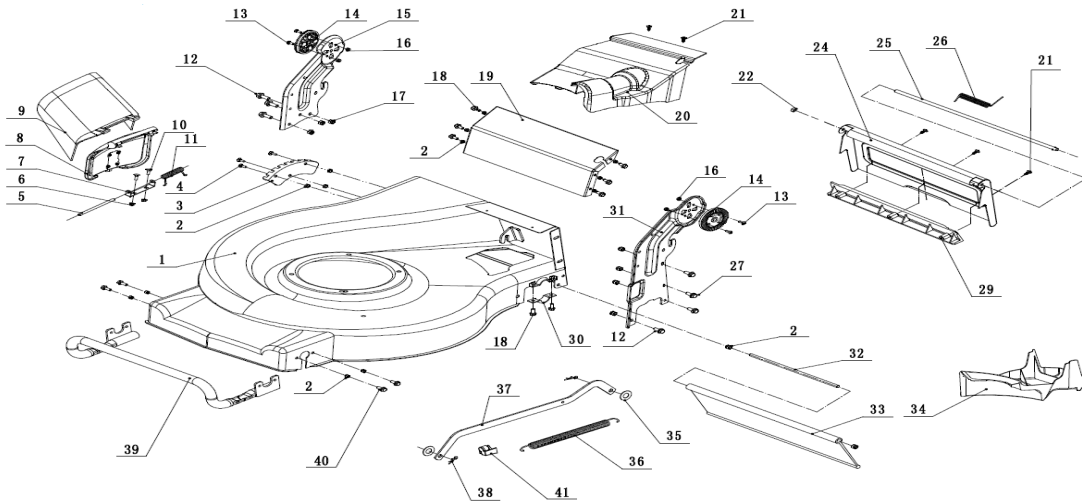

Ixo 55HV

FIG.1 Ixo 55HV Spare parts list			
NO	ART	NAME	QTY
1		Engine	
2		Main Body	
3		Blade Components	
4		Front Axle	
5		Rear Axle	
6		Handle And Controls	
7		Grass Catcher	
8		Universal Drive Shaft	

Ixo 55HV

FIG.2 Main Body

NO	ART	NAME	QTY
1	U537-00001	Chassis	1
2	U455-00013	Lock Nut - M6	15
3	U537-00002	Graduator	1
4	U537-00003	Screw - M6x15	3
5	U455-00017	Side Discharge Cover Pivot	1
6	U455-00020	Lock Nut - M6	2
7	U455-00019	Side Discharge Cover Bracket	1
8	U536-00013	Side Discharge Cover	1
9	U536-00014	Side Discharge Deflector	1
10	U536-00012	Bolt - M6x14	2
11	U455-00016	Side Discharge Cover Spring	1
12	U536-00015	Bolt - M8x16	8
13	U455-00003	Screw - M5x12	4
14	U455-00004	Tooth Disc	2
15	U537-00006	Right Handle Bracket	1
16	U455-00006	Lock Nut - M5	4
17	U536-00018	Lock Nut - M8	8
18	U536-00019	Bolt - M6x12	14
19	U537-00007	Connector	1
20	U537-00008	Upper Shield	1
21	U455-00034	Screw - ST4.2x9.5	2
22	U453-0013	Spacer	1
24	U537-00010	Rear Cover	1
25	U537-00011	Rear Cover Pivot	1
26	U536-00021	Rear Cover Spring	1
27	U455-00009	Bolt - M6x12	3
29	U537-00014	Sealing Strip	1
30	U455-00132	Upper Bearing Bracket	2
31	U537-00015	Left Handle Bracket	1
32	U537-00016	Pivot-Trailing Flap	1
33	U537-00017	Trailing Flap	1
34	U536-00001	Mulching Plug	1

FIG.3 Blade Components			
NO	ART	NAME	QTY
1	U537-00021	Washer	3
2	UR200-00062	Bolt - 3/8-16x35	3
3	U537-00022	Washer	1
4	U455-00053	Spring Washer - M8	1
5	U537-00023	Bolt	1
6	U455-00039	Key - B4.0x15.7	1
7	U536-00004	Adapter	1
8	U455-00046	Friction Disc	2
9	U536-00005	Blade	1
10	U455-00048	Lock Disc	1
11	U455-00049	Dish Spring	1
12	U456-00005	Blade Bolt - 3/8x24x55	1