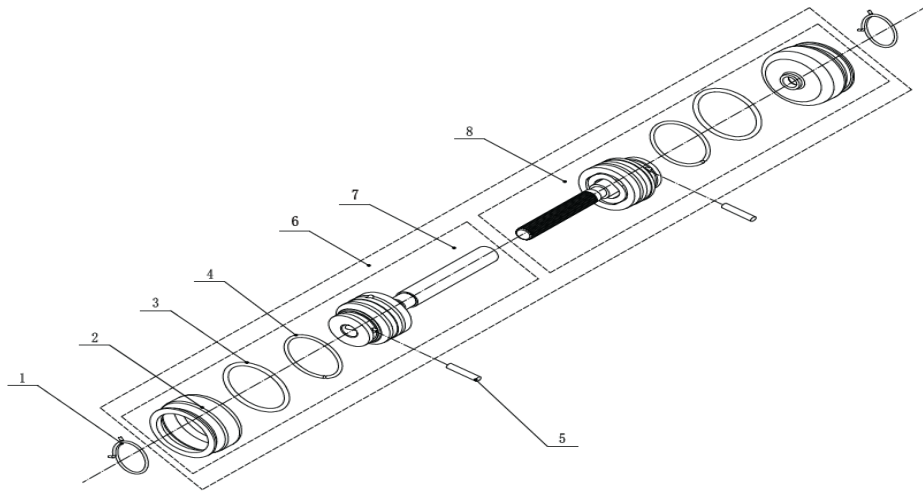

Ixo52

26	U455-00101	Connecting Bolt	2
27	U455-00102	Lock Lever	2
28	U455-00120	Axis Pin	2
29	U455-00104	Anti-Friction Spacer	2
30	U455-00139	Spacer	2
31	U455-00106	Tooth Disc Kit	2
32	UAE55-00062	Lock Nut - M8	2
33	U50I-00041	Handle wear cover	4
34	U506-00058	Big flat washer - M8	2

FIG.7 Grass Catcher			
NO	ART	NAME	QTY
1	U507-0014	Frame Weldment	1
2	U507-0015	Grass Bag	1

FIG.8 Universal Drive Shaft			
NO	ART	NAME	QTY
1	U537-00046	Check Ring	2
2	U537-00047	Anti-Dust Shield	2
3	U537-00048	O Ring	2
4	U537-00049	Check Ring	2
5	U537-00050	Pin	2
6	U507-0016	Universal Drive Shaft	1
7	U507-0017	Universal Drive Shaft A	1
8	U507-0018	Universal Drive Shaft B	1