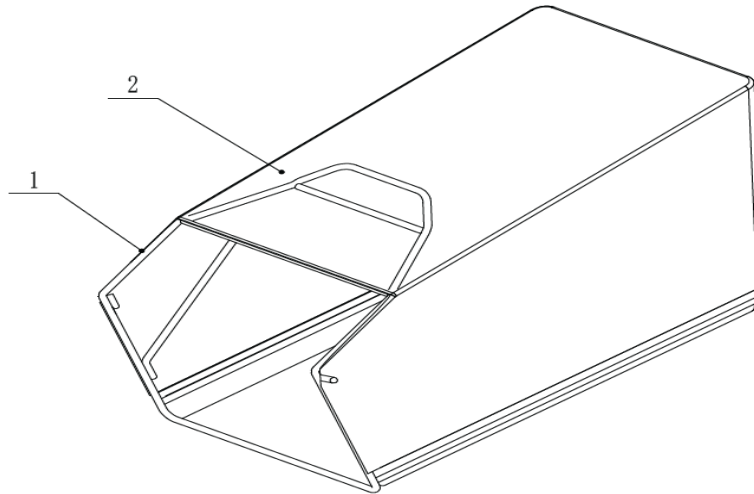

Ixo52

26	U455-00101	Connecting Bolt	2
27	U455-00102	Lock Lever	2
28	U455-00120	Axis Pin	2
29	U455-00104	Anti-Friction Spacer	2
30	U455-00139	Spacer	2
31	U455-00106	Tooth Disc Kit	2
32	UAE55-00062	Lock Nut - M8	2
33	U50I-00041	Handle wear cover	4
34	U506-00058	Big flat washer - M8	2