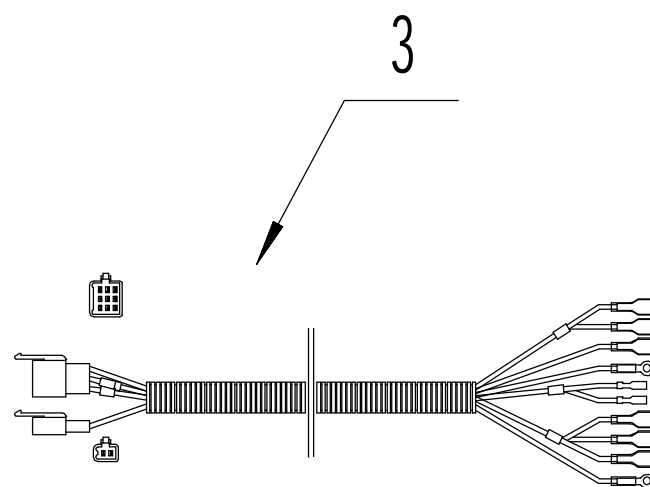

16: Charger and cables

Part 16 :Charger and Cables			
No.	ART	NAME	Qty
1	UR760-00168	Charger	1
2	UR760-00169	arger wire (European standard	1
3	UR810-00120	Cables and cards	1