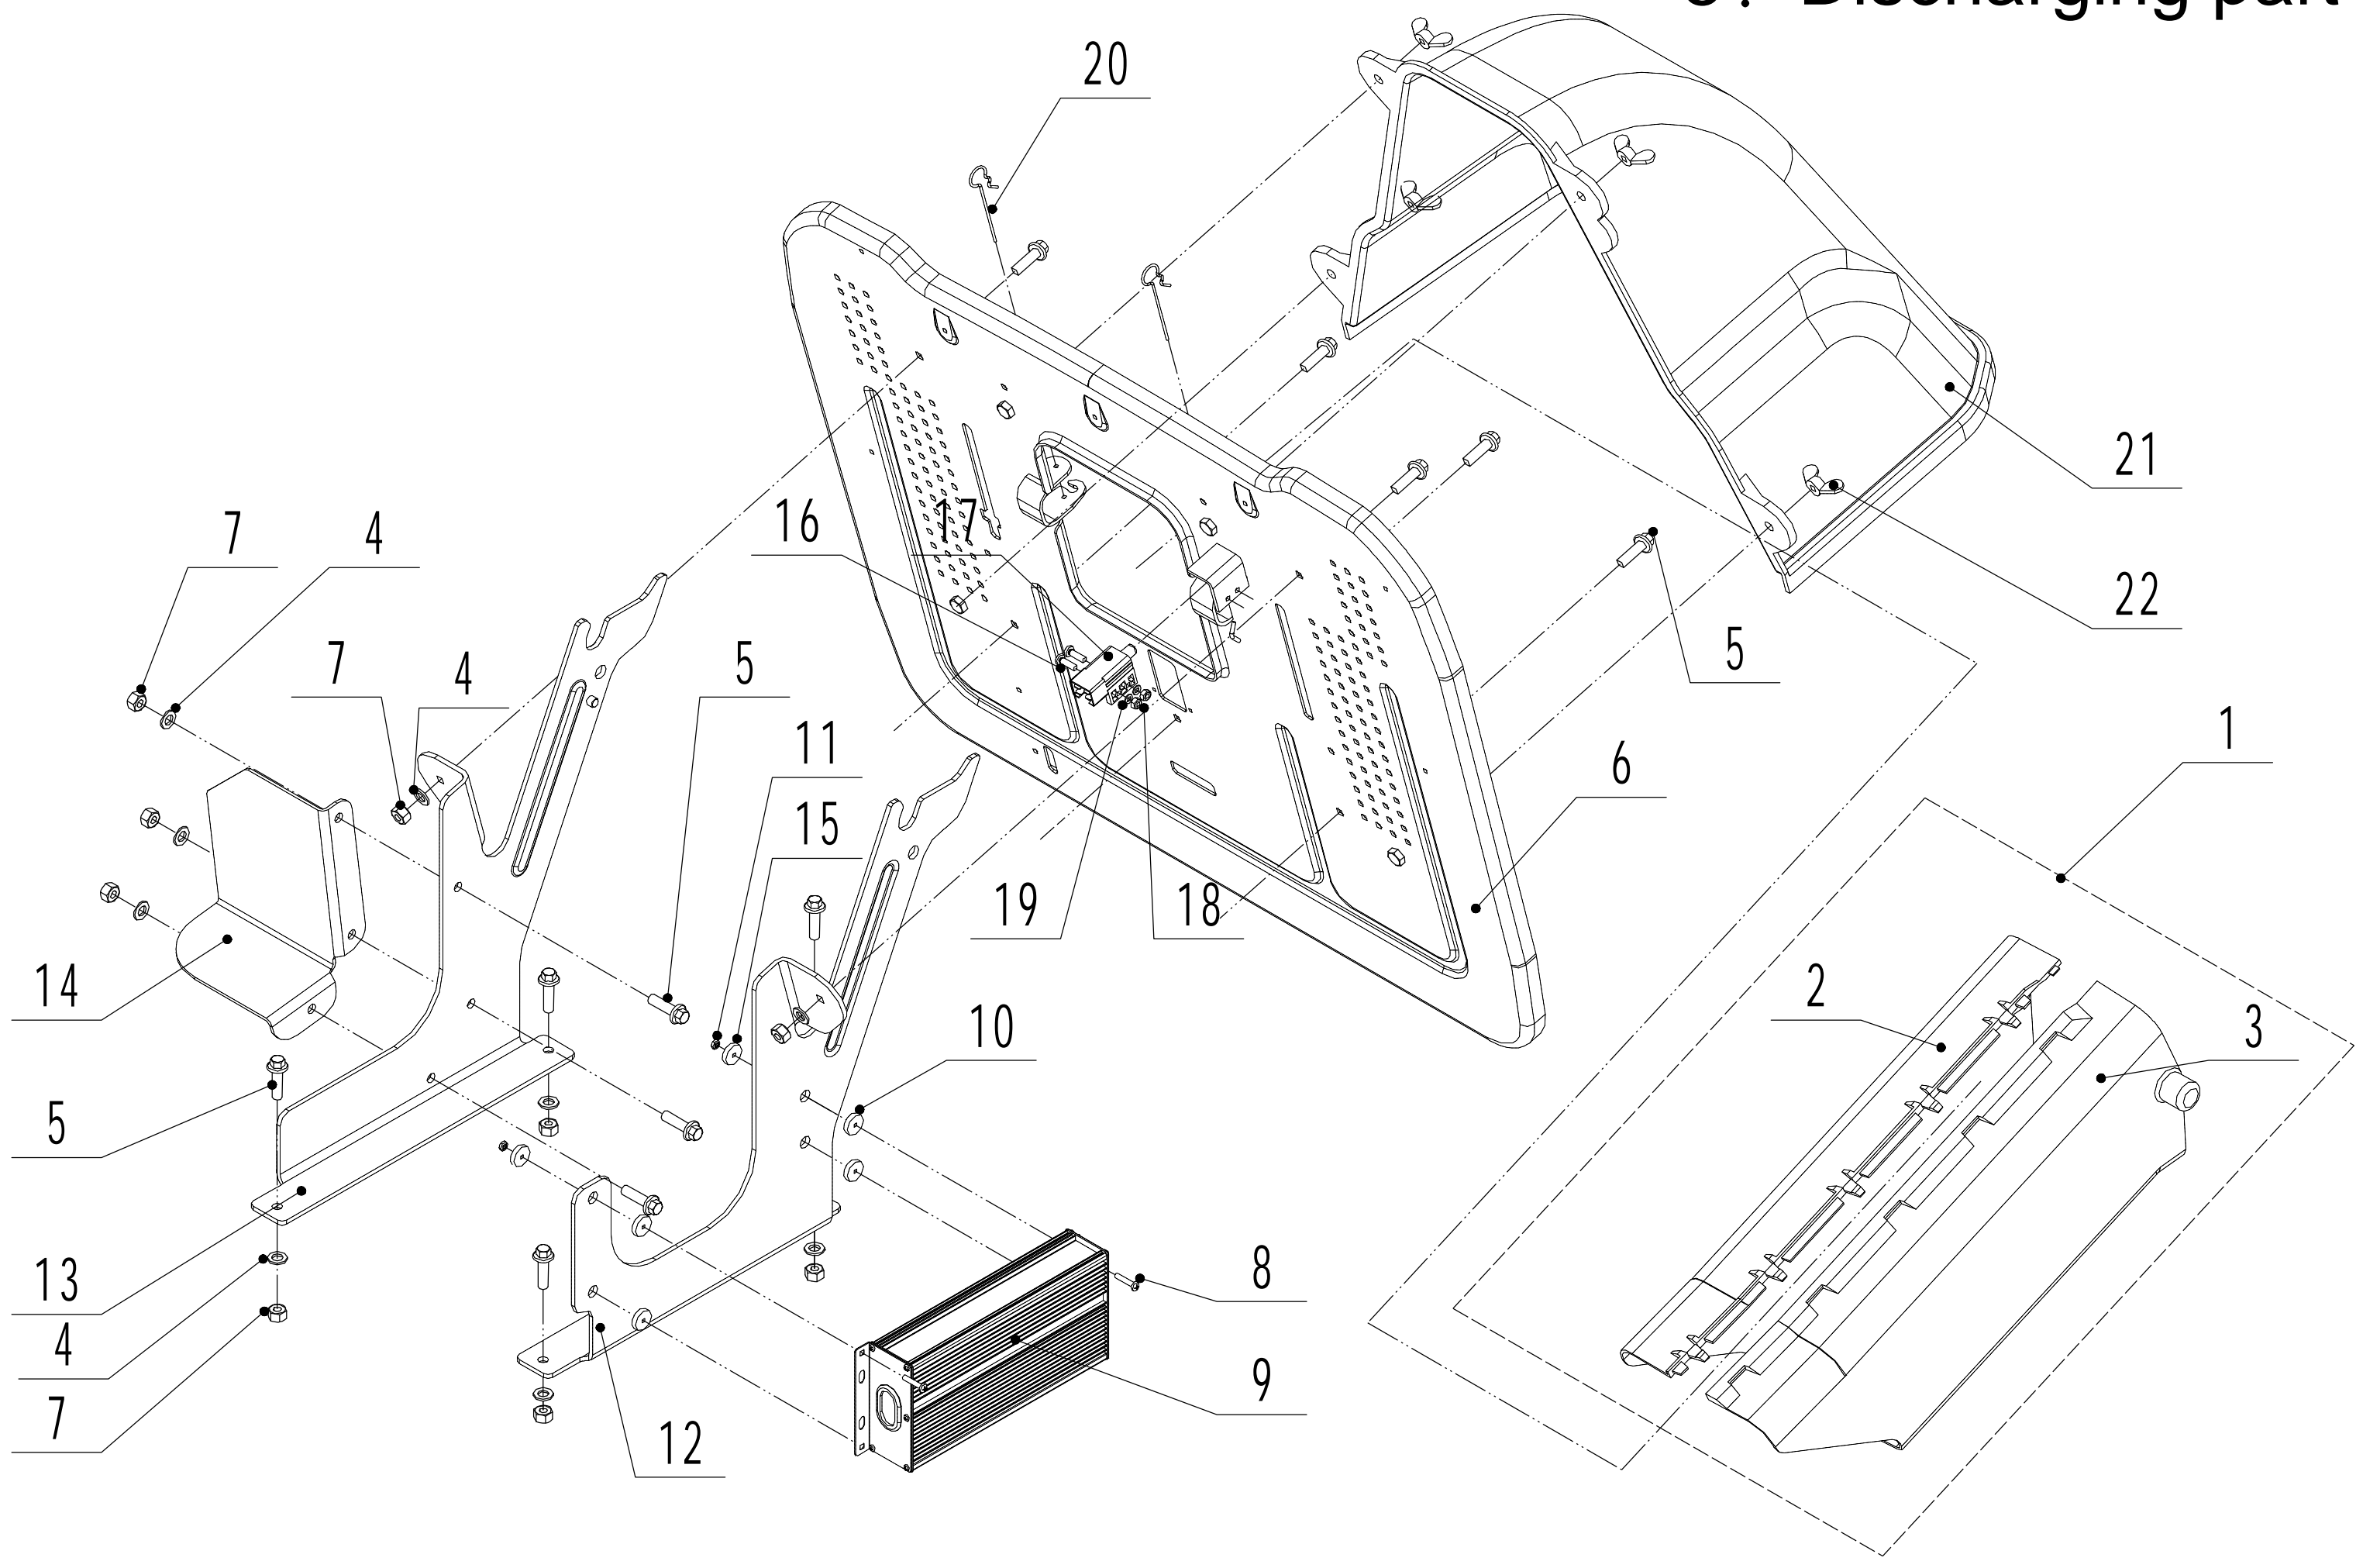

5: Discharging part

Part 5: Discharging part			
No.	ART	NAME	Qty
1	UR810-00062	discharging pipe	1
2	UR810-00063	discharging pipe left part	1
3	UR810-00064	discharging pipe right part	1
4	U455-00061	Washer - 8	9
5	UR200-00054	Bolt - M8x25	12
6	UR810-00065	Grass catcher	1
7	U455-00007	Nut - M8	9
8	UR760-00038	Screw - M4x20	2
9	UR810-00066	Walking controller	1
10	UR760-00039	Spacer	4
11	UR760-00041	Nut - M4	2
12	UR810-00067	left bracket of grass bag back plat	1
13	UR810-00068	right bracket of grass bag back pla	1
14	UR810-00069	supporting frame of battery cabi	1
15	UR760-00040	Insulation cushion	2
16	UR810-00070	Screw - M5x16	2
17	UZT85-00134	Limit switch	1
18	U455-00006	Nut - 5	2
19	U506-00049	Washer - 5	2
20	UR810-00071	Check ring	2