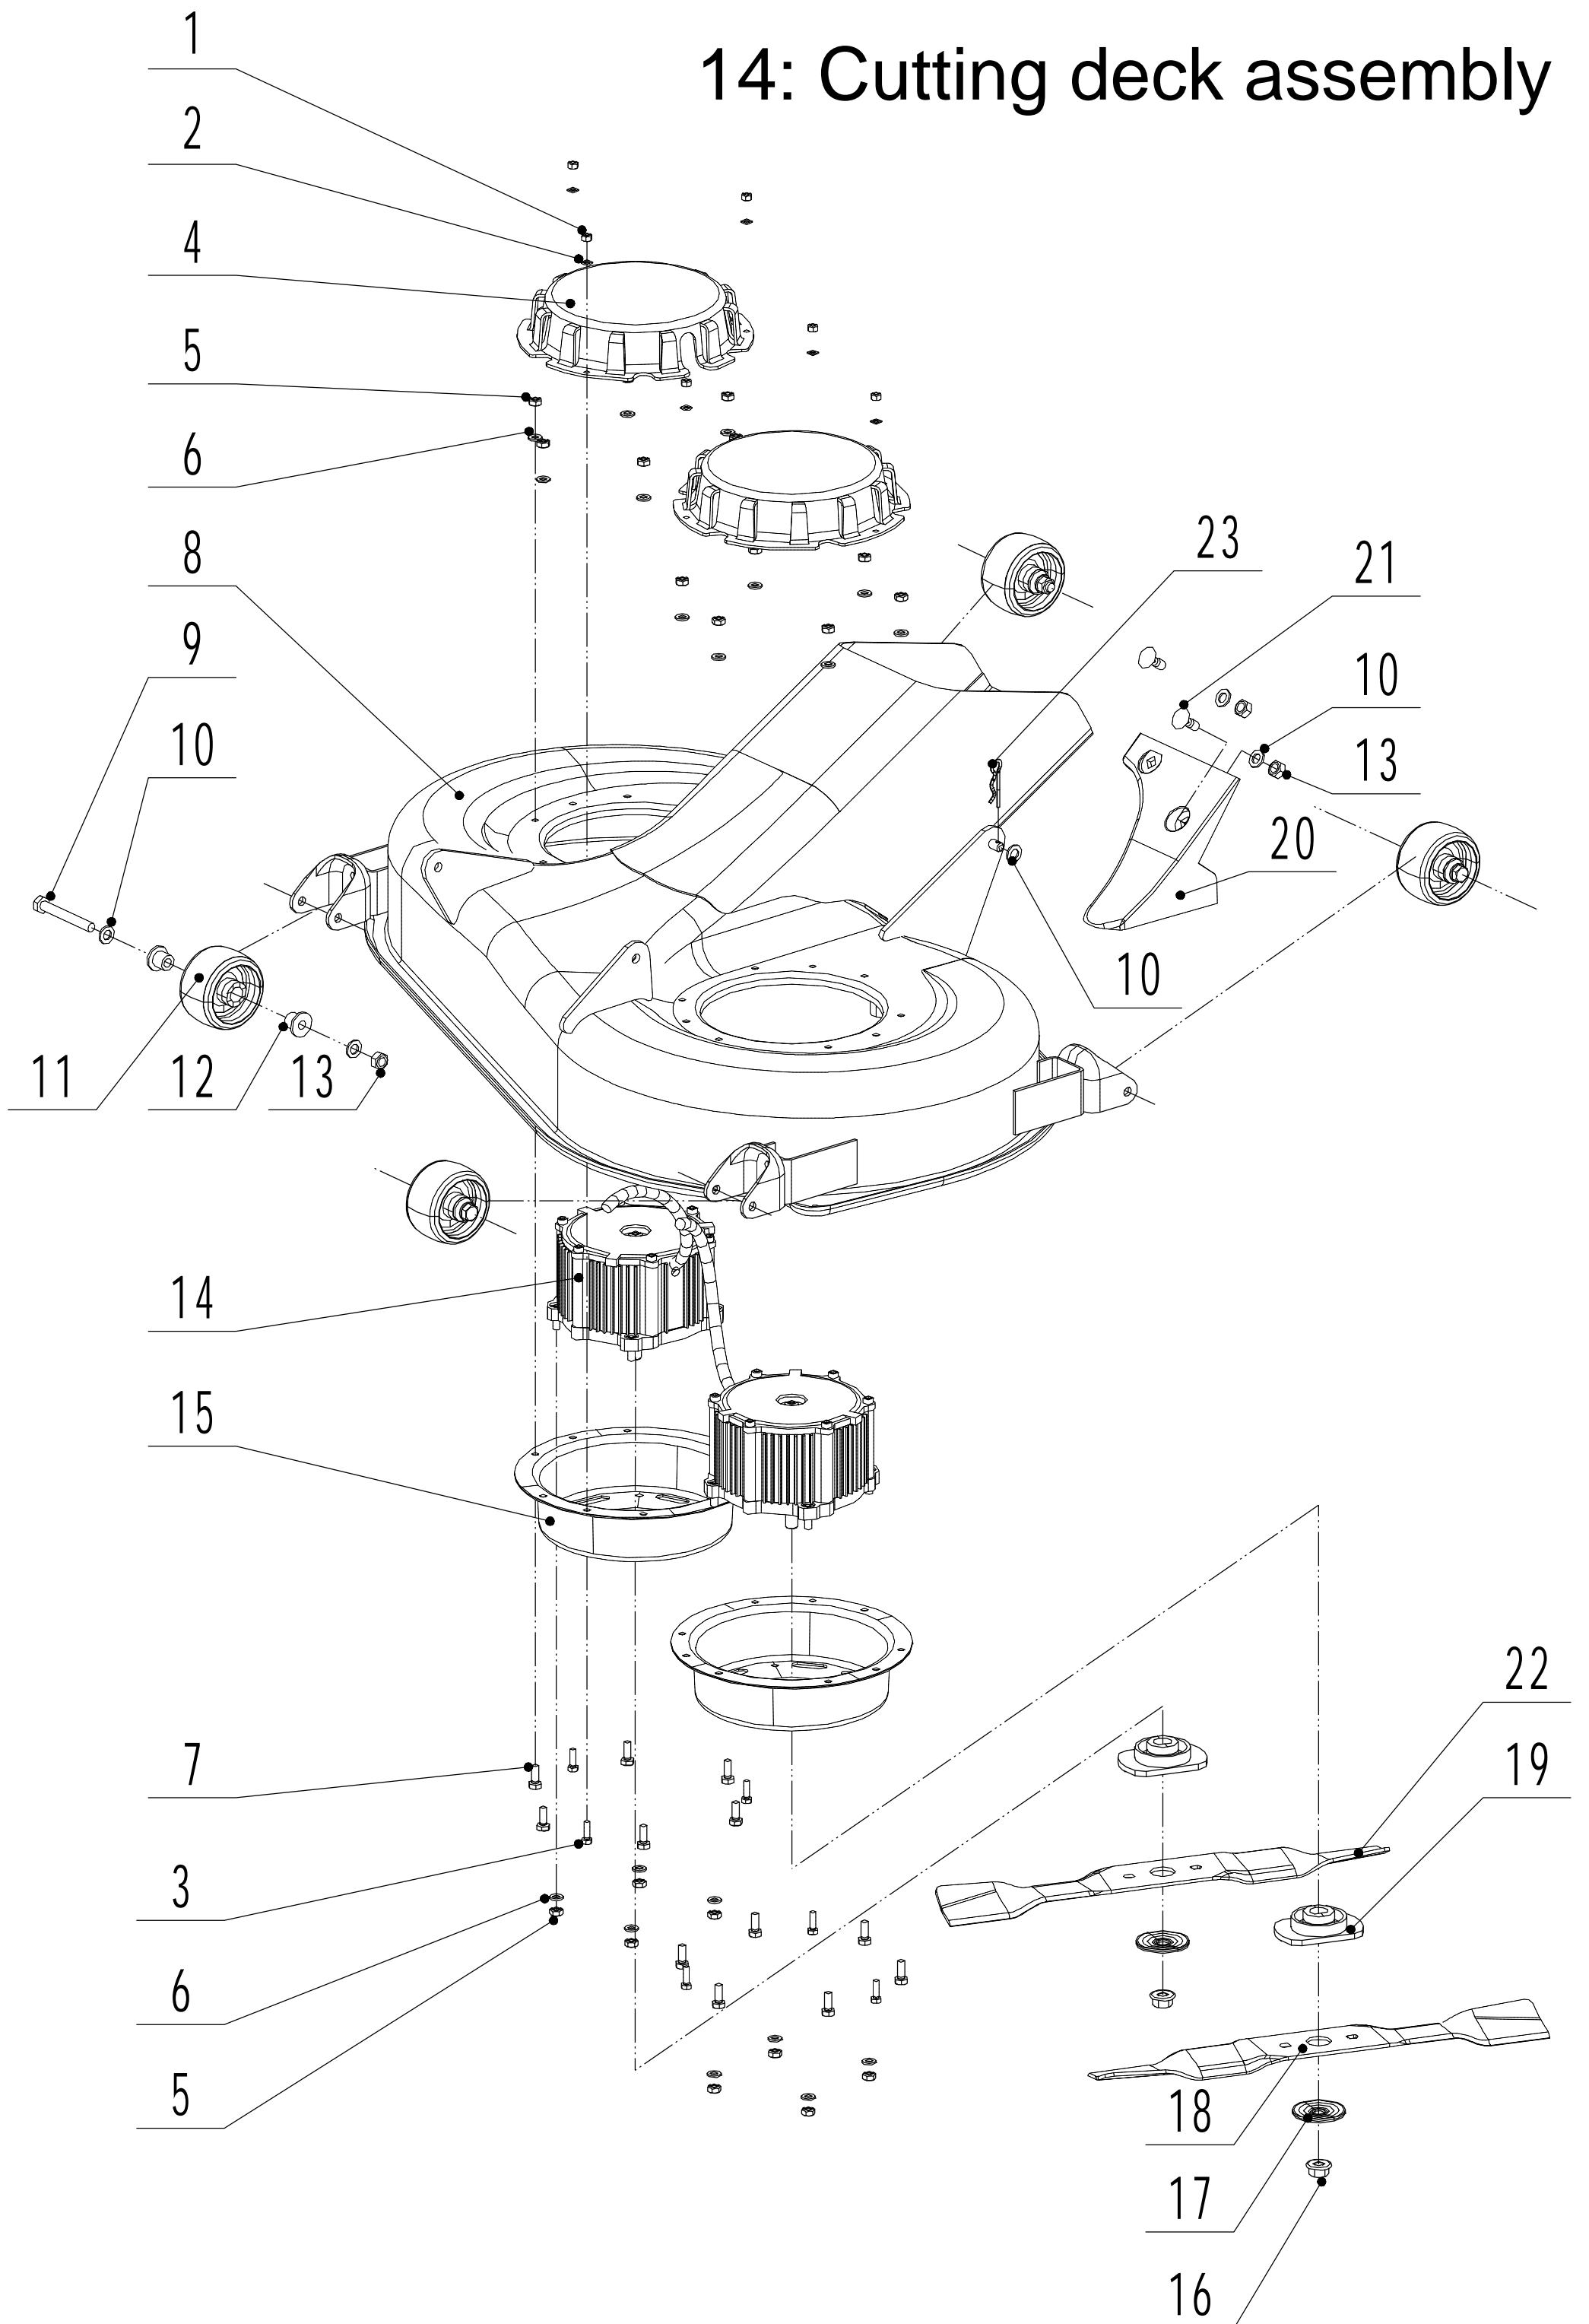

14: Cutting deck assembly

Part 14: Cutting Deck Assembly			
No.	ART	NAME	Qty
1	U455-00006	Nut - M5	6
2	U506-00049	Washer - 5	6
3	UG806-00023	Bolt - M5x16	6
4	UR760-00084	Engine cover	2
5	U455-00013	Nut - M6	20
6	U455-00054	Washer - 6	20
7	UG700-00138	Bolt - M6x16	12
8	UR810-00114	Cutting deck	1
9	UG700-00159	Bolt - M8x65	4
10	U455-00061	Washer - 8	10
11	UR760-00096	Universal wheel	4
12	UR760-00095	Universal wheel bearing	8
13	U455-00007	Nut - M8	6
14	UR760-00098	Cutting Motor	2
15	UR810-00115	Motor base	2
16	UZT85-00002	Nut - M10	2
17	U455-00049	Dish wash	2
18	UR810-00116	Left blade	1
19	UR760-00100	Adaptor	2
20	UR810-00117	Grass deflector	1
21	U506-00064	Bolt - M8x20	2
22	UR810-00118	Right blade	1