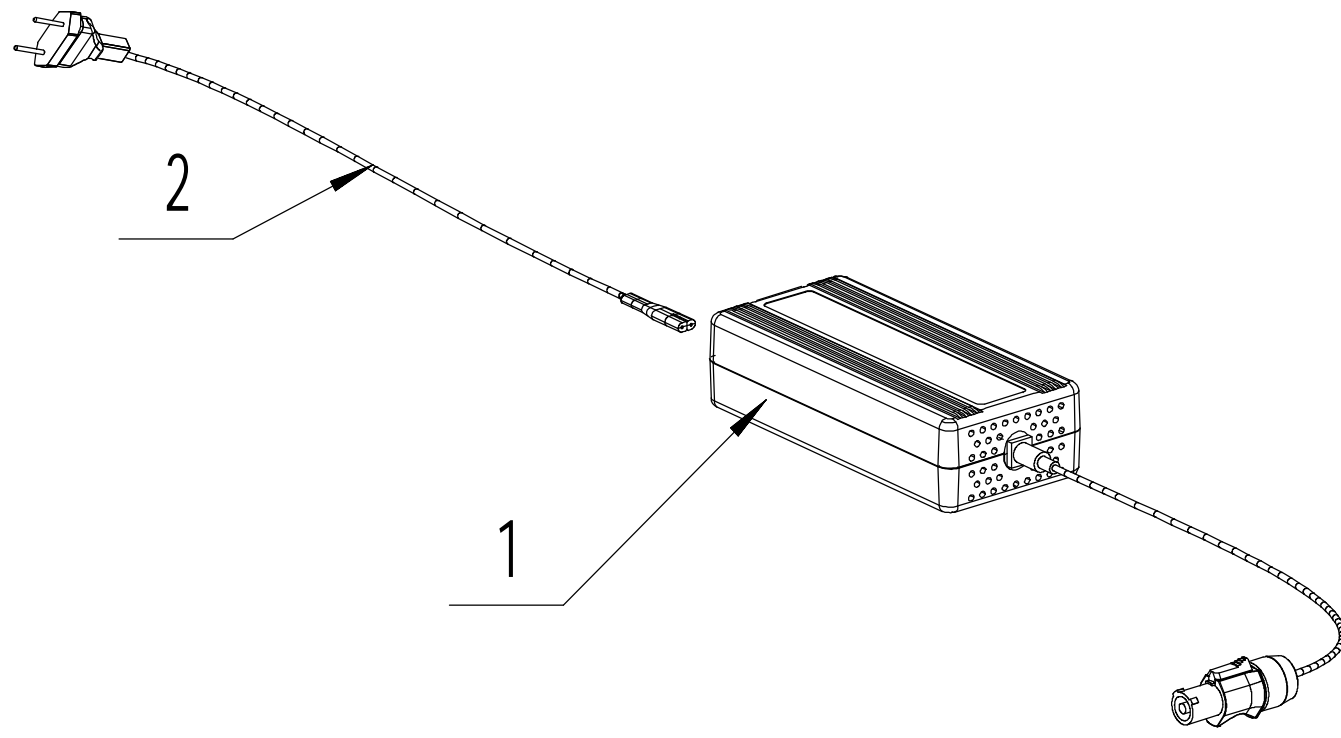

16: Charger and cables

Part 16 :Charger and Cables			
No.	ART	NAME	Qty
1	UR760-00168	Charger	1
2	UR760-00169	arger wire (European standard	1
3	UR810-00120	Cables and cards	1