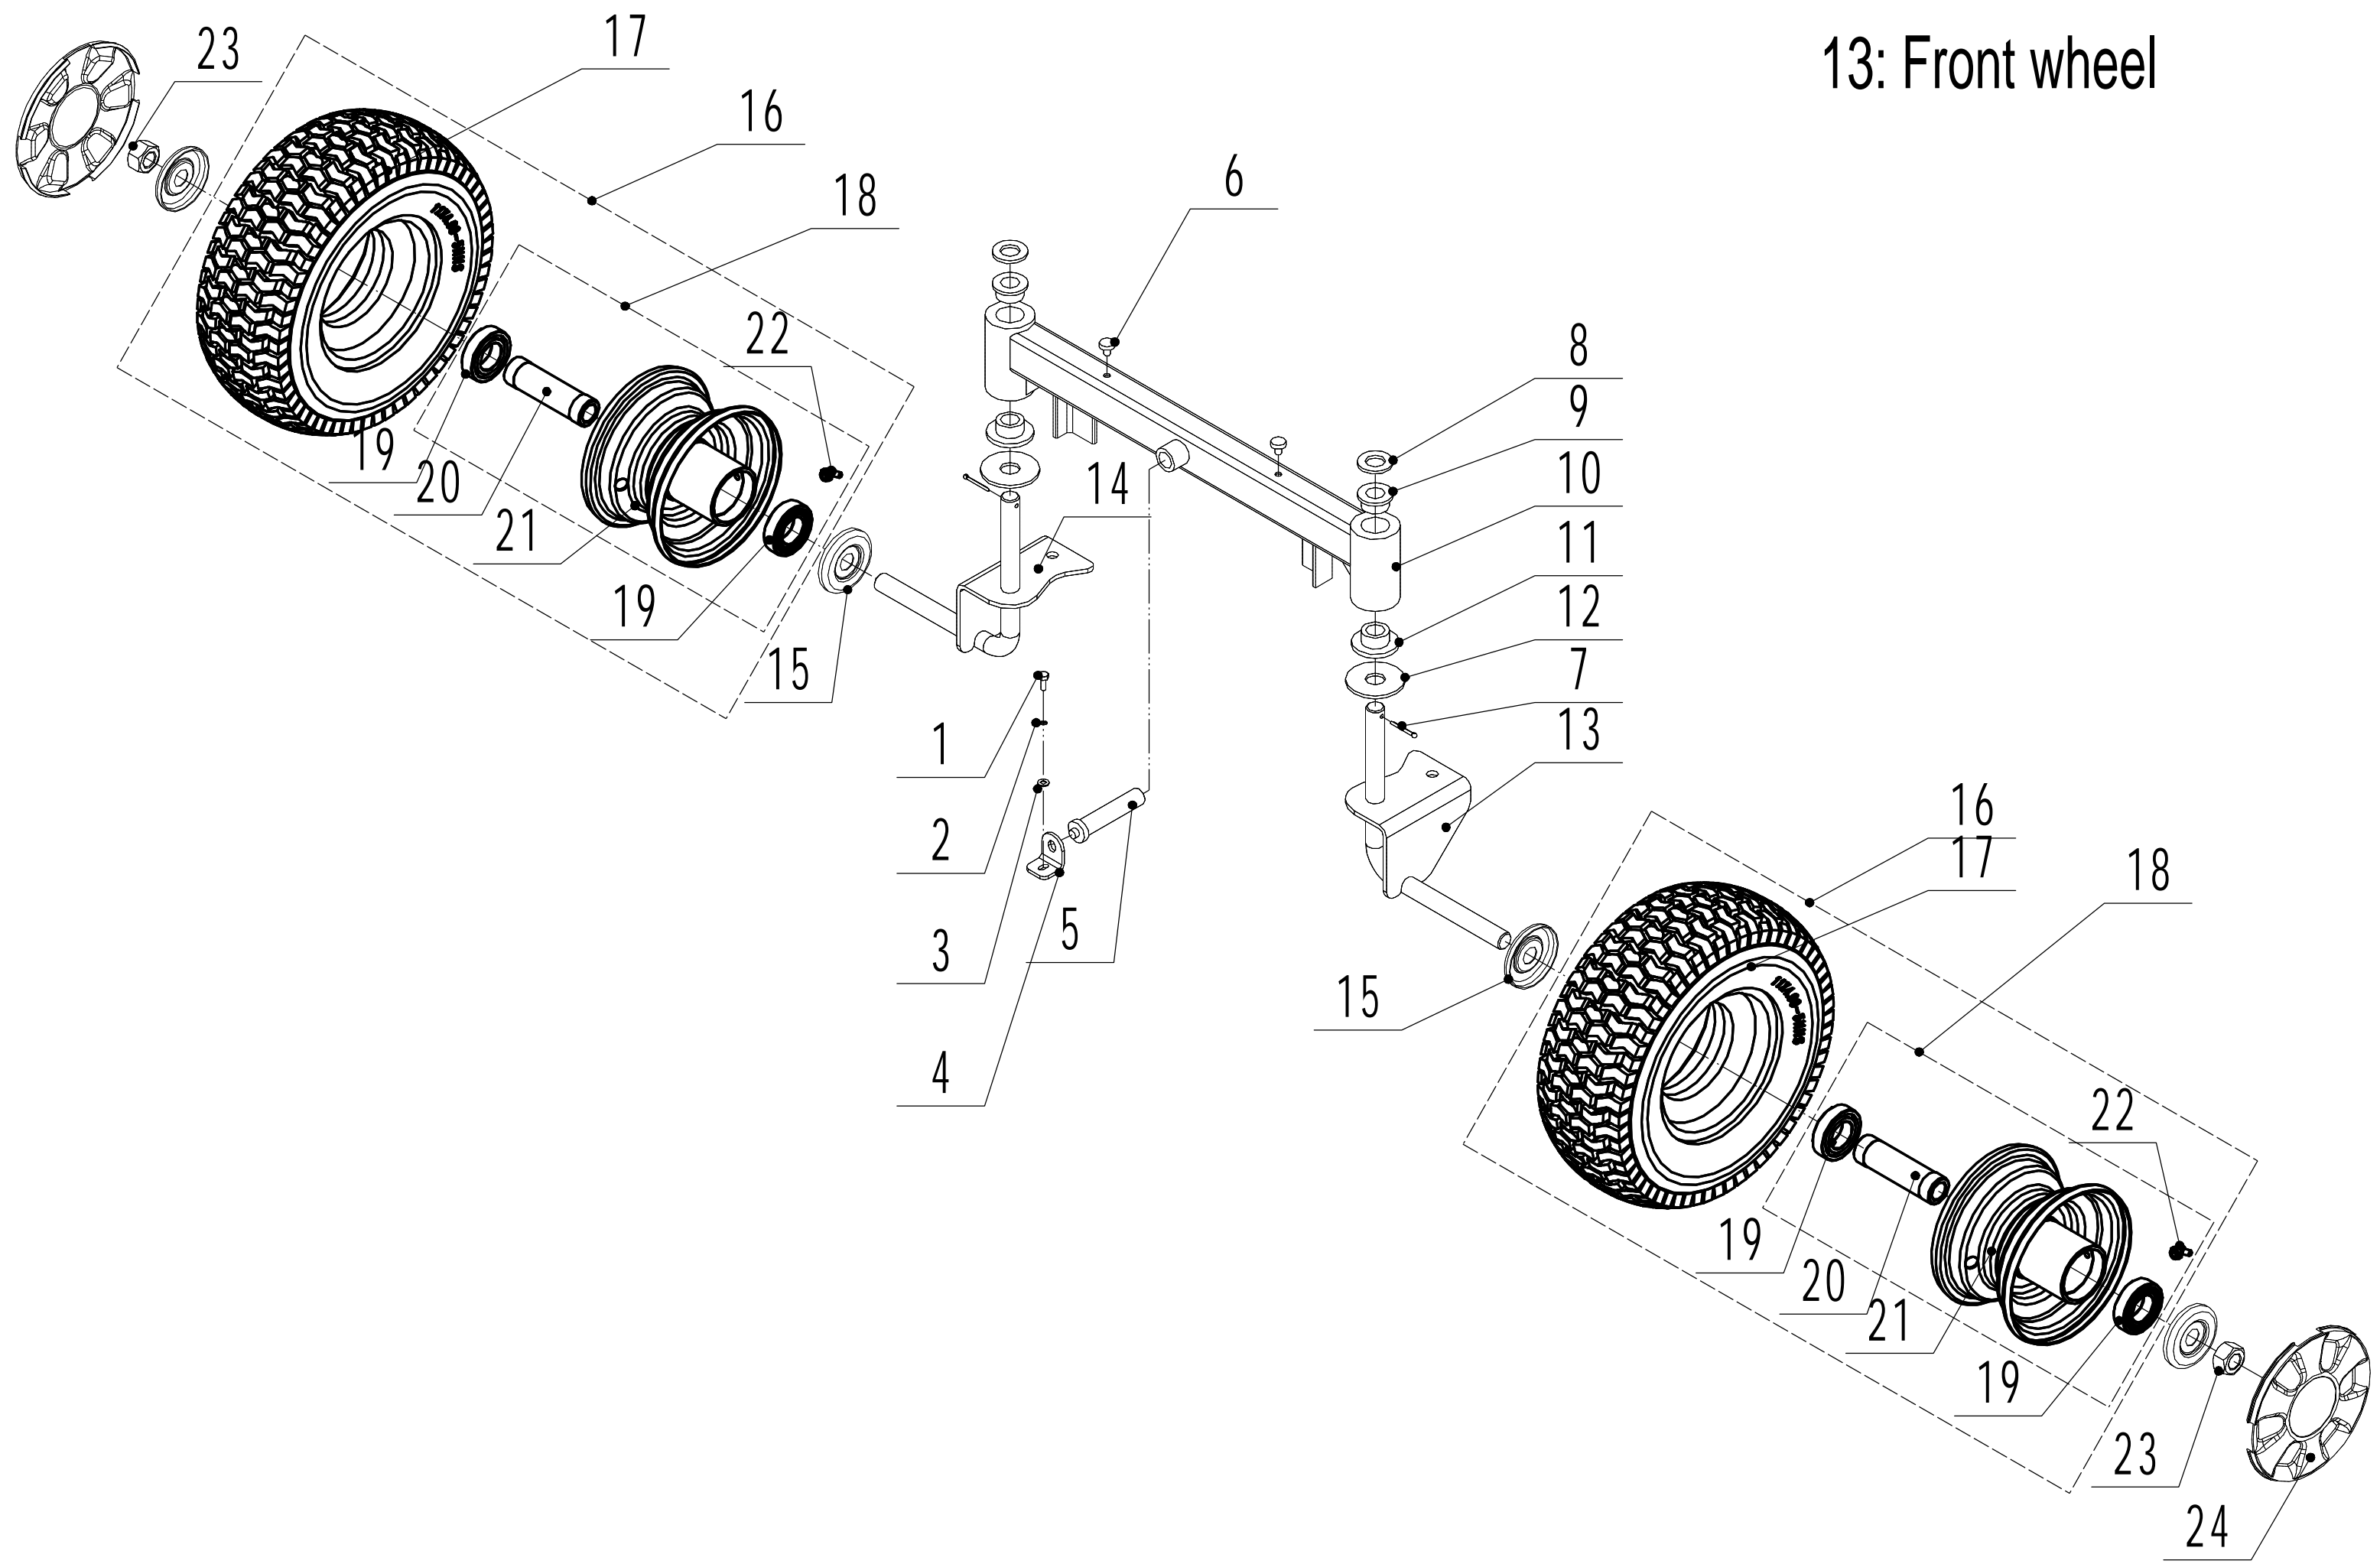

13: Front wheel

Part 13 :Front Wheel			
No.	ART	NAME	Qty
1	UR760-00083	Bolt - 5*12	1
2	U506-00028	Spring washer - 5	1
3	U506-00049	Washer - 5	1
4	UR760-00151	Limit plate	1
5	UR760-00152	Pin Axis of front wheel bracket	1
6	UR760-00153	Cushion	2
7	US270-00011	Check ring	2
8	UR200-00071	Washer - 16	6
9	UR760-00103	Rubber bush	2
10	UR760-00155	Front wheel hanging beam	1
11	UR760-00156	Rubber bush	2
12	UR760-00157	Big washer	2
13	UR760-00158	Left wheel axis	1
14	UR760-00159	Right wheel axis	1
15	UR760-00160	Dust-proof cover	4
16	UR760-00161	Axis bush	2
17	UR760-00162	Bearing	4
18	UR760-00163	Wheel	2
19	UR760-00164	Oil cup	2
20	UR760-00143	Air tap	2
21	UR810-00113	Wheel hub	2
22	UR760-00167	Tire	2
23	US270-00093	Nut - M16	2