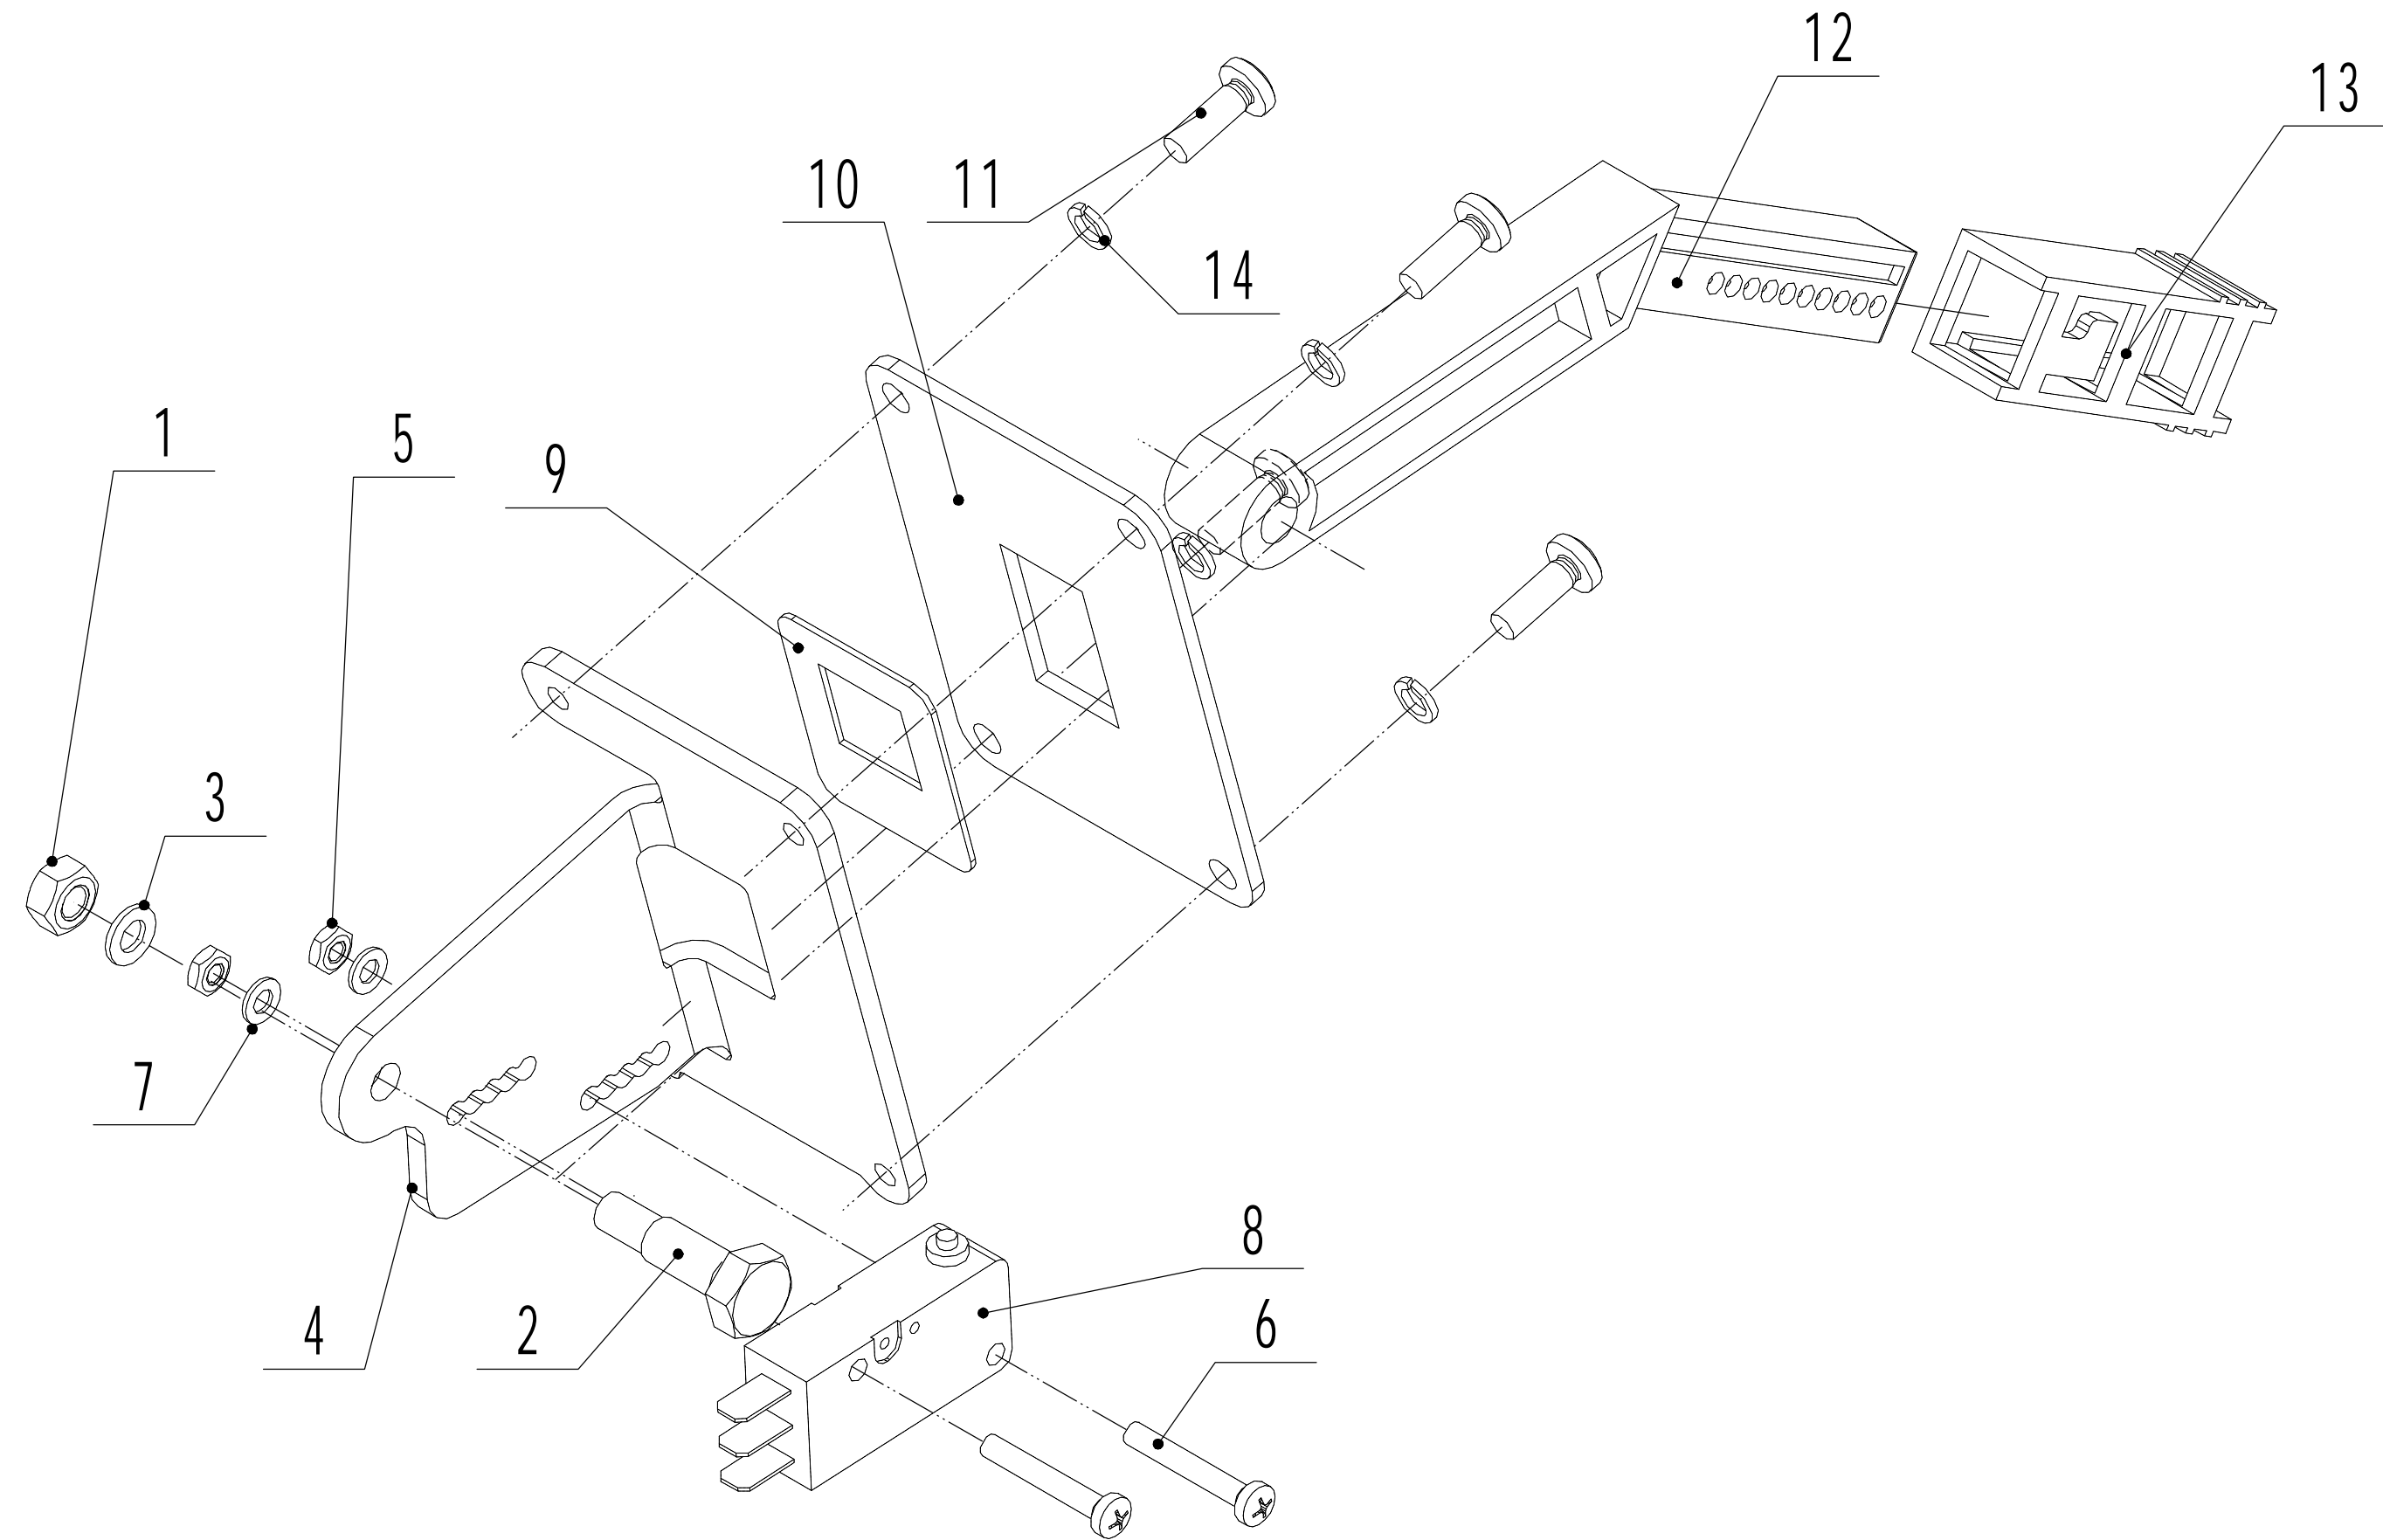

4: Indicator part

Part 4: Indicator Part

No.	ART	NAME	Qty
1	U455-00006	Nut - M5	1
2	UR810-00054	Stage bolt	1
3	U506-00049	Washer	1
4	UR810-00055	Bracket	1
5	UV160-00037	Nut - M3	2
6	UV160-00024	Screw - M3x20	2
7	UV160-00036	Washer - 3	2
8	UR810-00056	Indicator switch	1
9	UR810-00057	Sliding baffle	1
10	UR810-00058	Cover	1
11	UR810-00042	Screw - 4.2x16	4
12	UR810-00060	Pressing stick	1
13	UR810-00061	Connecting stick	1