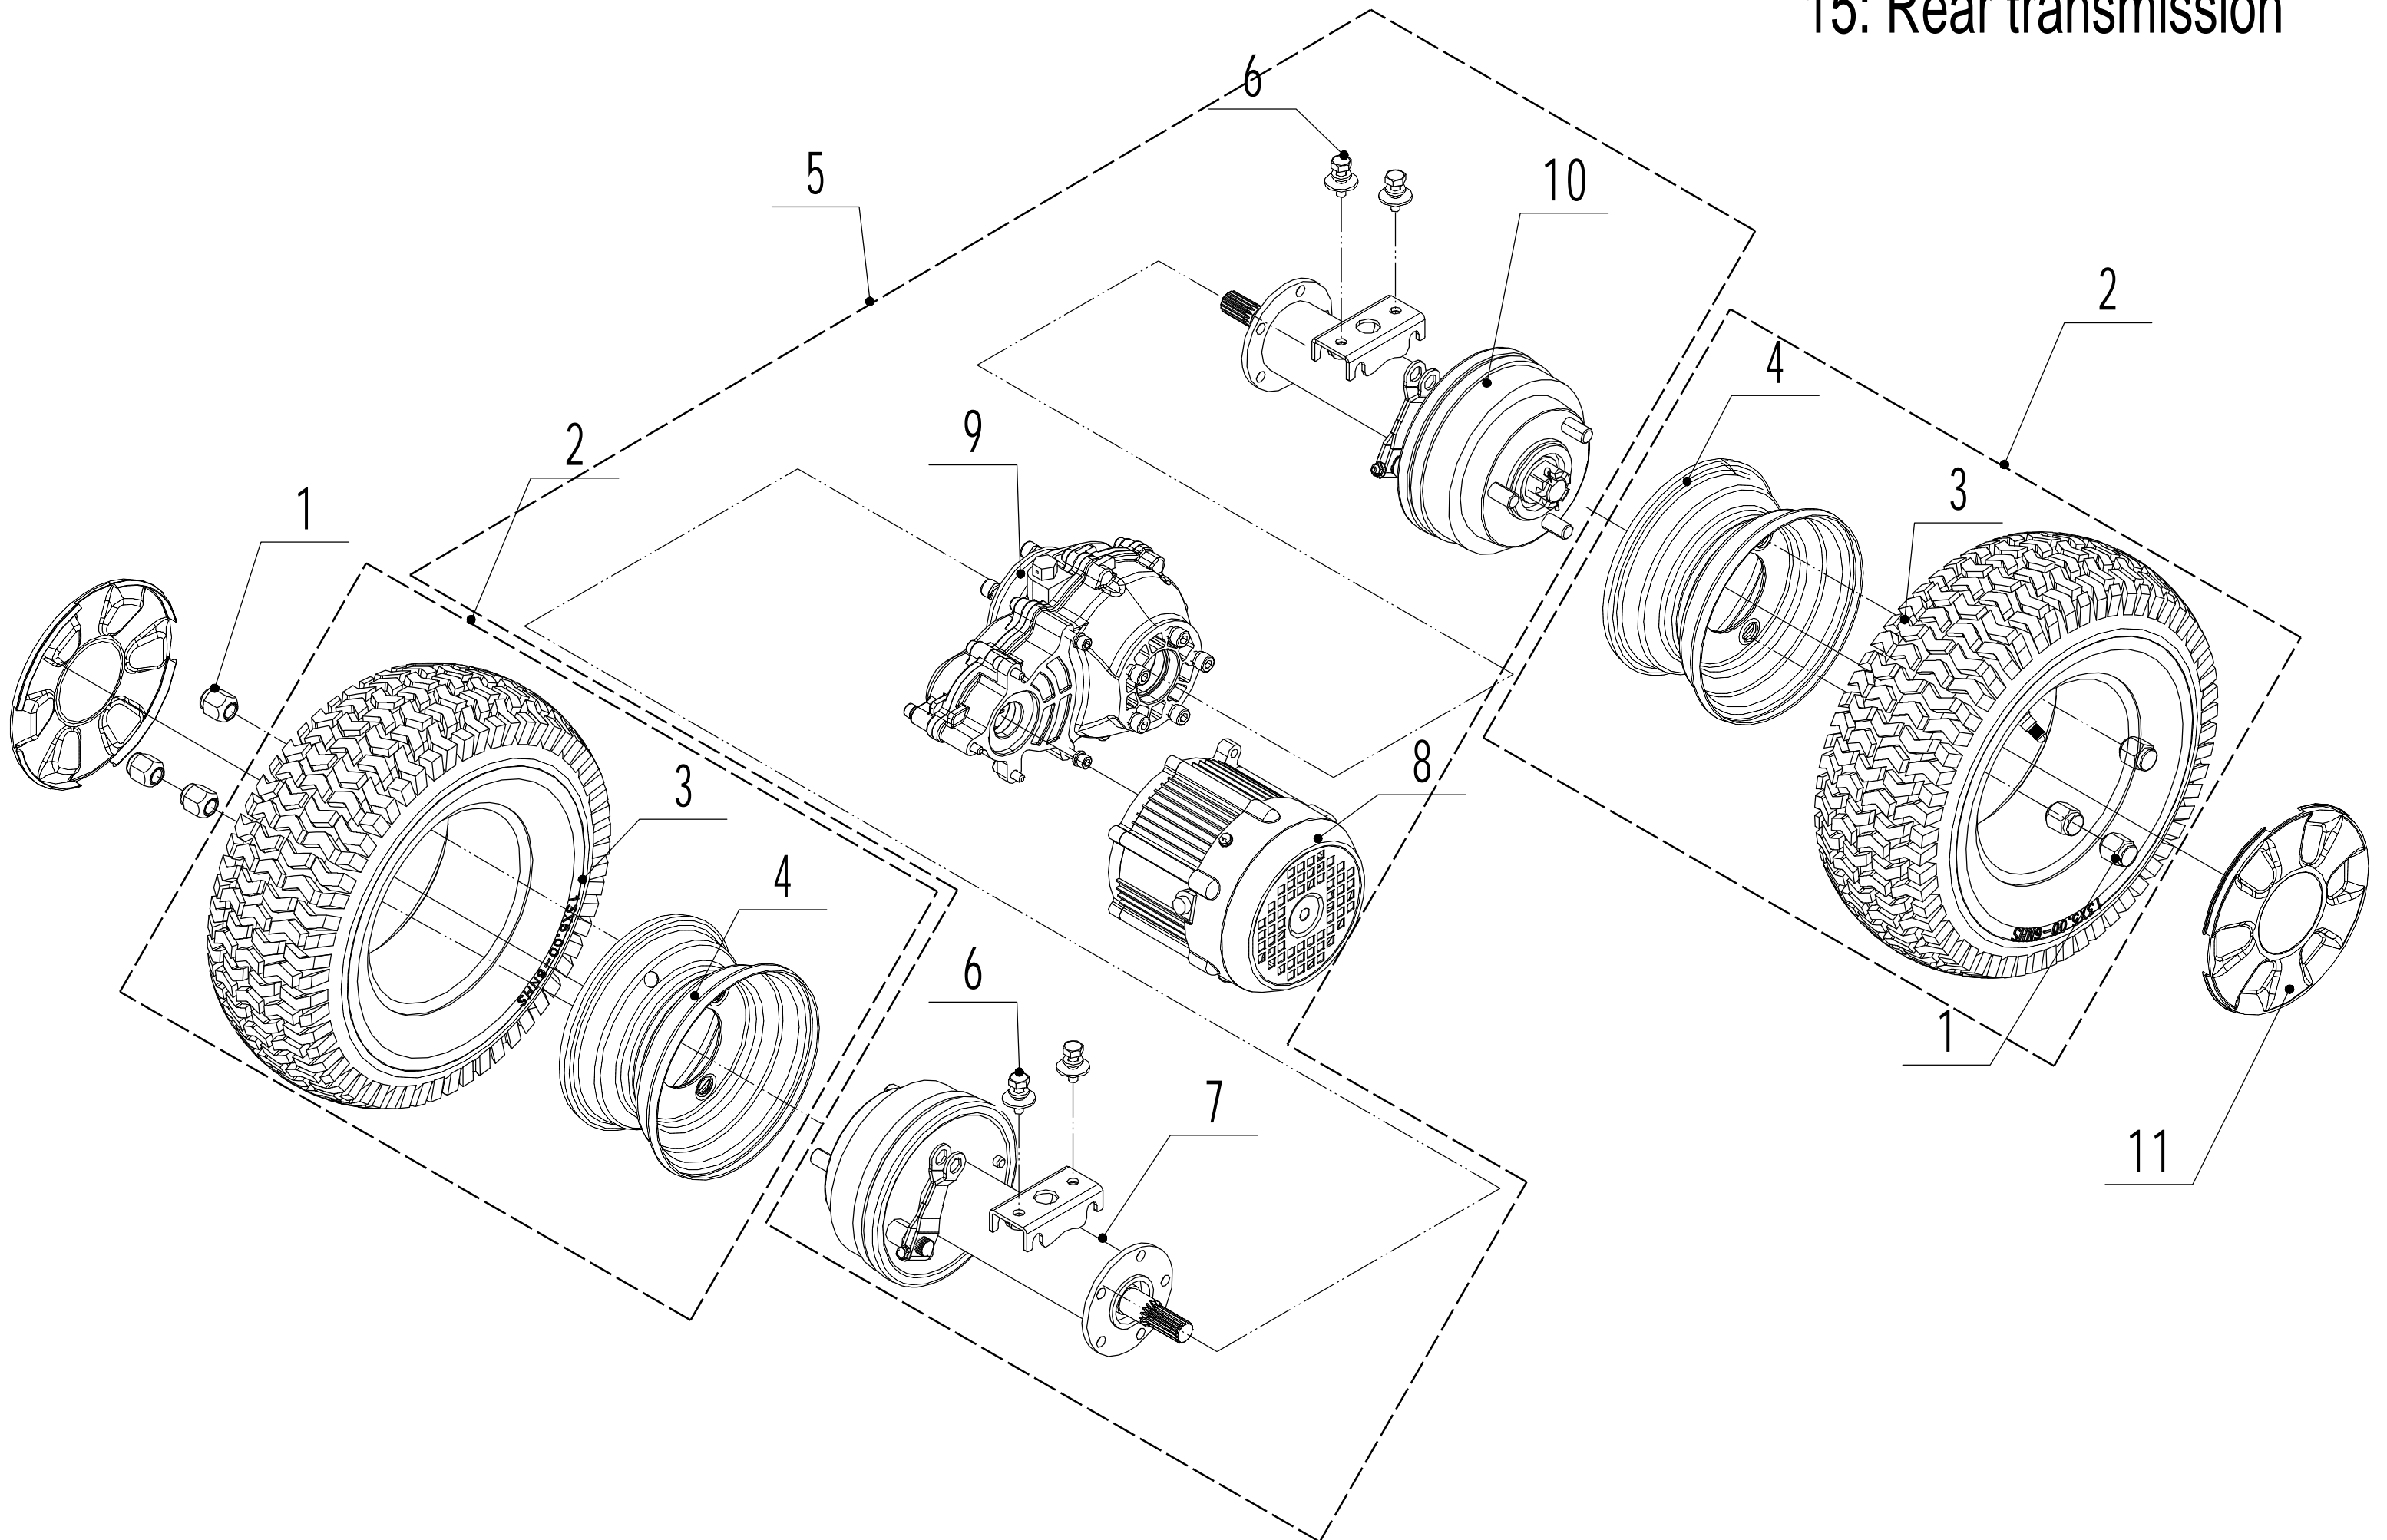

15: Rear transmission

Part 15 :Rear transmission			
No.	ART	NAME	Qty
1	UR760-00139	Nut	6
2	UR760-00140	Wheel	2
3	UR760-00141	Tire	2
4	UR810-00119	Wheel hub	2
5	UR760-00143	Air tap	2
6	UR760-00144	Combined bolt - M8*25	4
7	UR760-00145	Left shaft assembly	1
8	UR760-00146	Motor	1
9	UR760-00147	Gearbox	1
10	UR760-00148	Right shaft assembly	1
11	UR760-00149	Rear transmission assembly	1