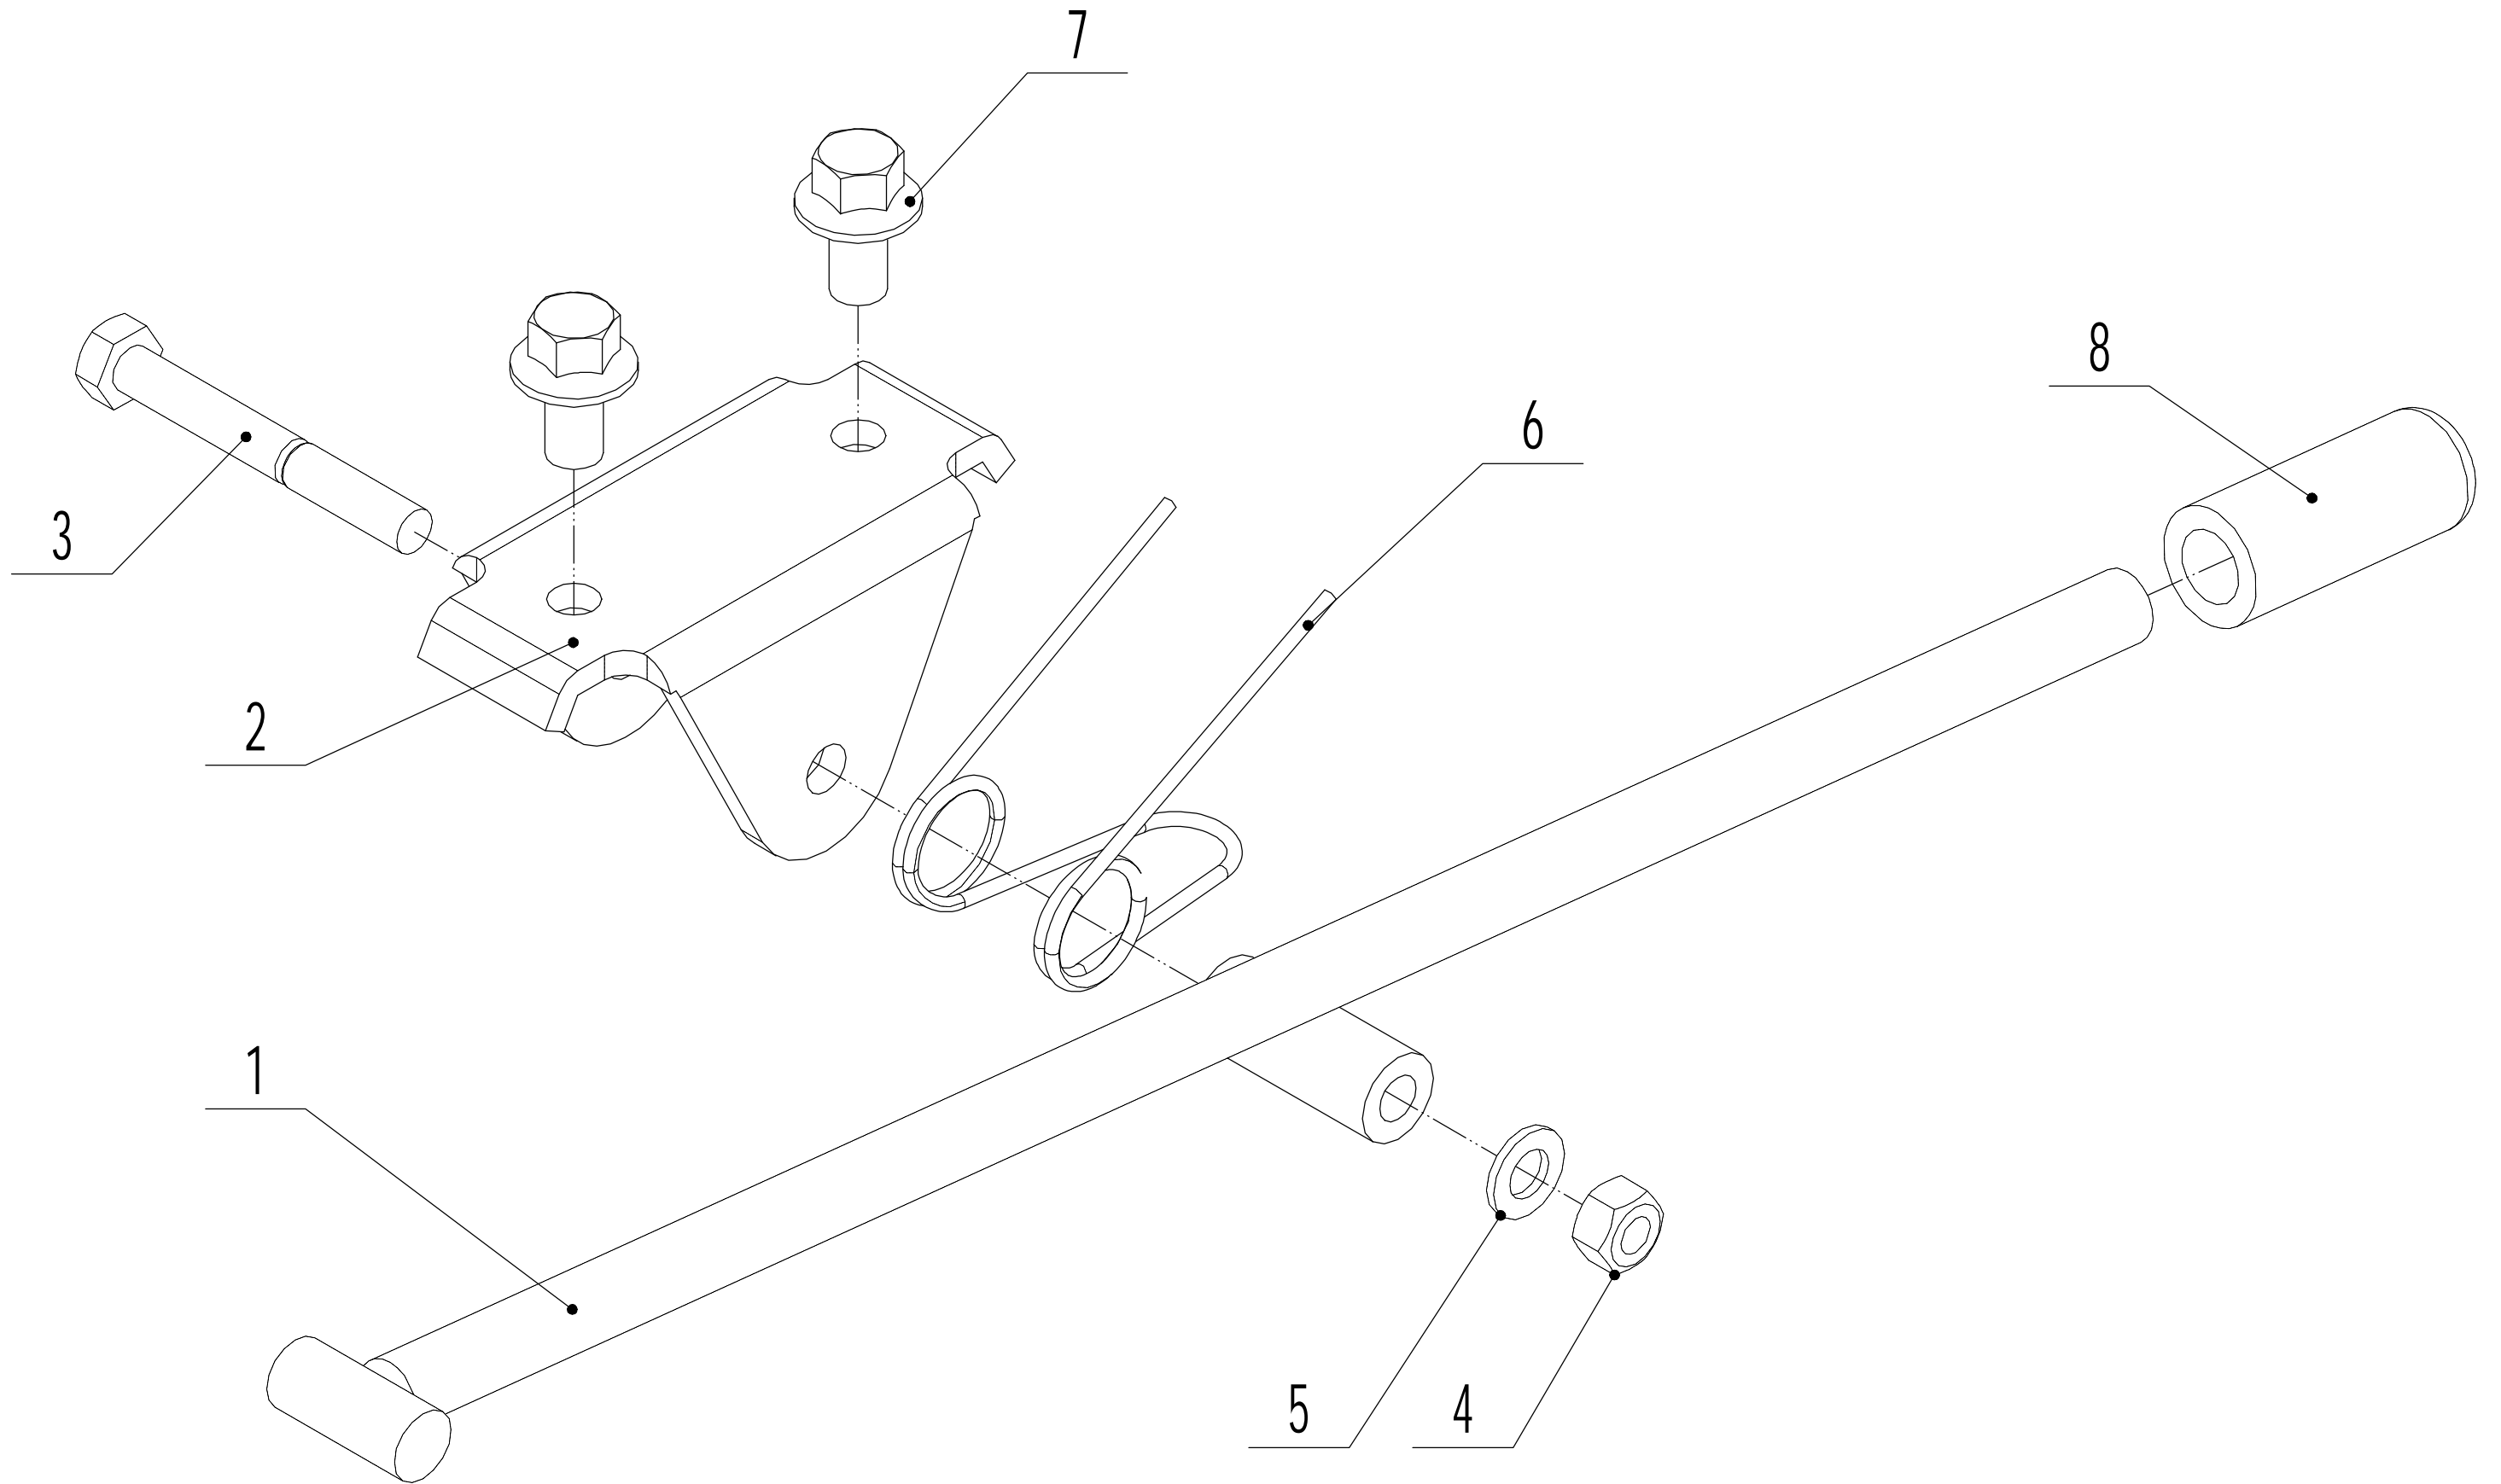

10: Park component

Part 10: Park component			
NO	ART	NAME	Qty
1	UR810-00095	Park grip	1
2	UR810-00096	Park grip bracket	1
3	UR810-00097	Bolt - M5x40	1
4	U455-00006	Nut - M5	1
5	U506-00049	Washer - 5	1
6	UR810-00098	Twist spring	1
7	UAE55-00011	Bolt - M6x8	2
8	UR810-00099	Park grip bush	1