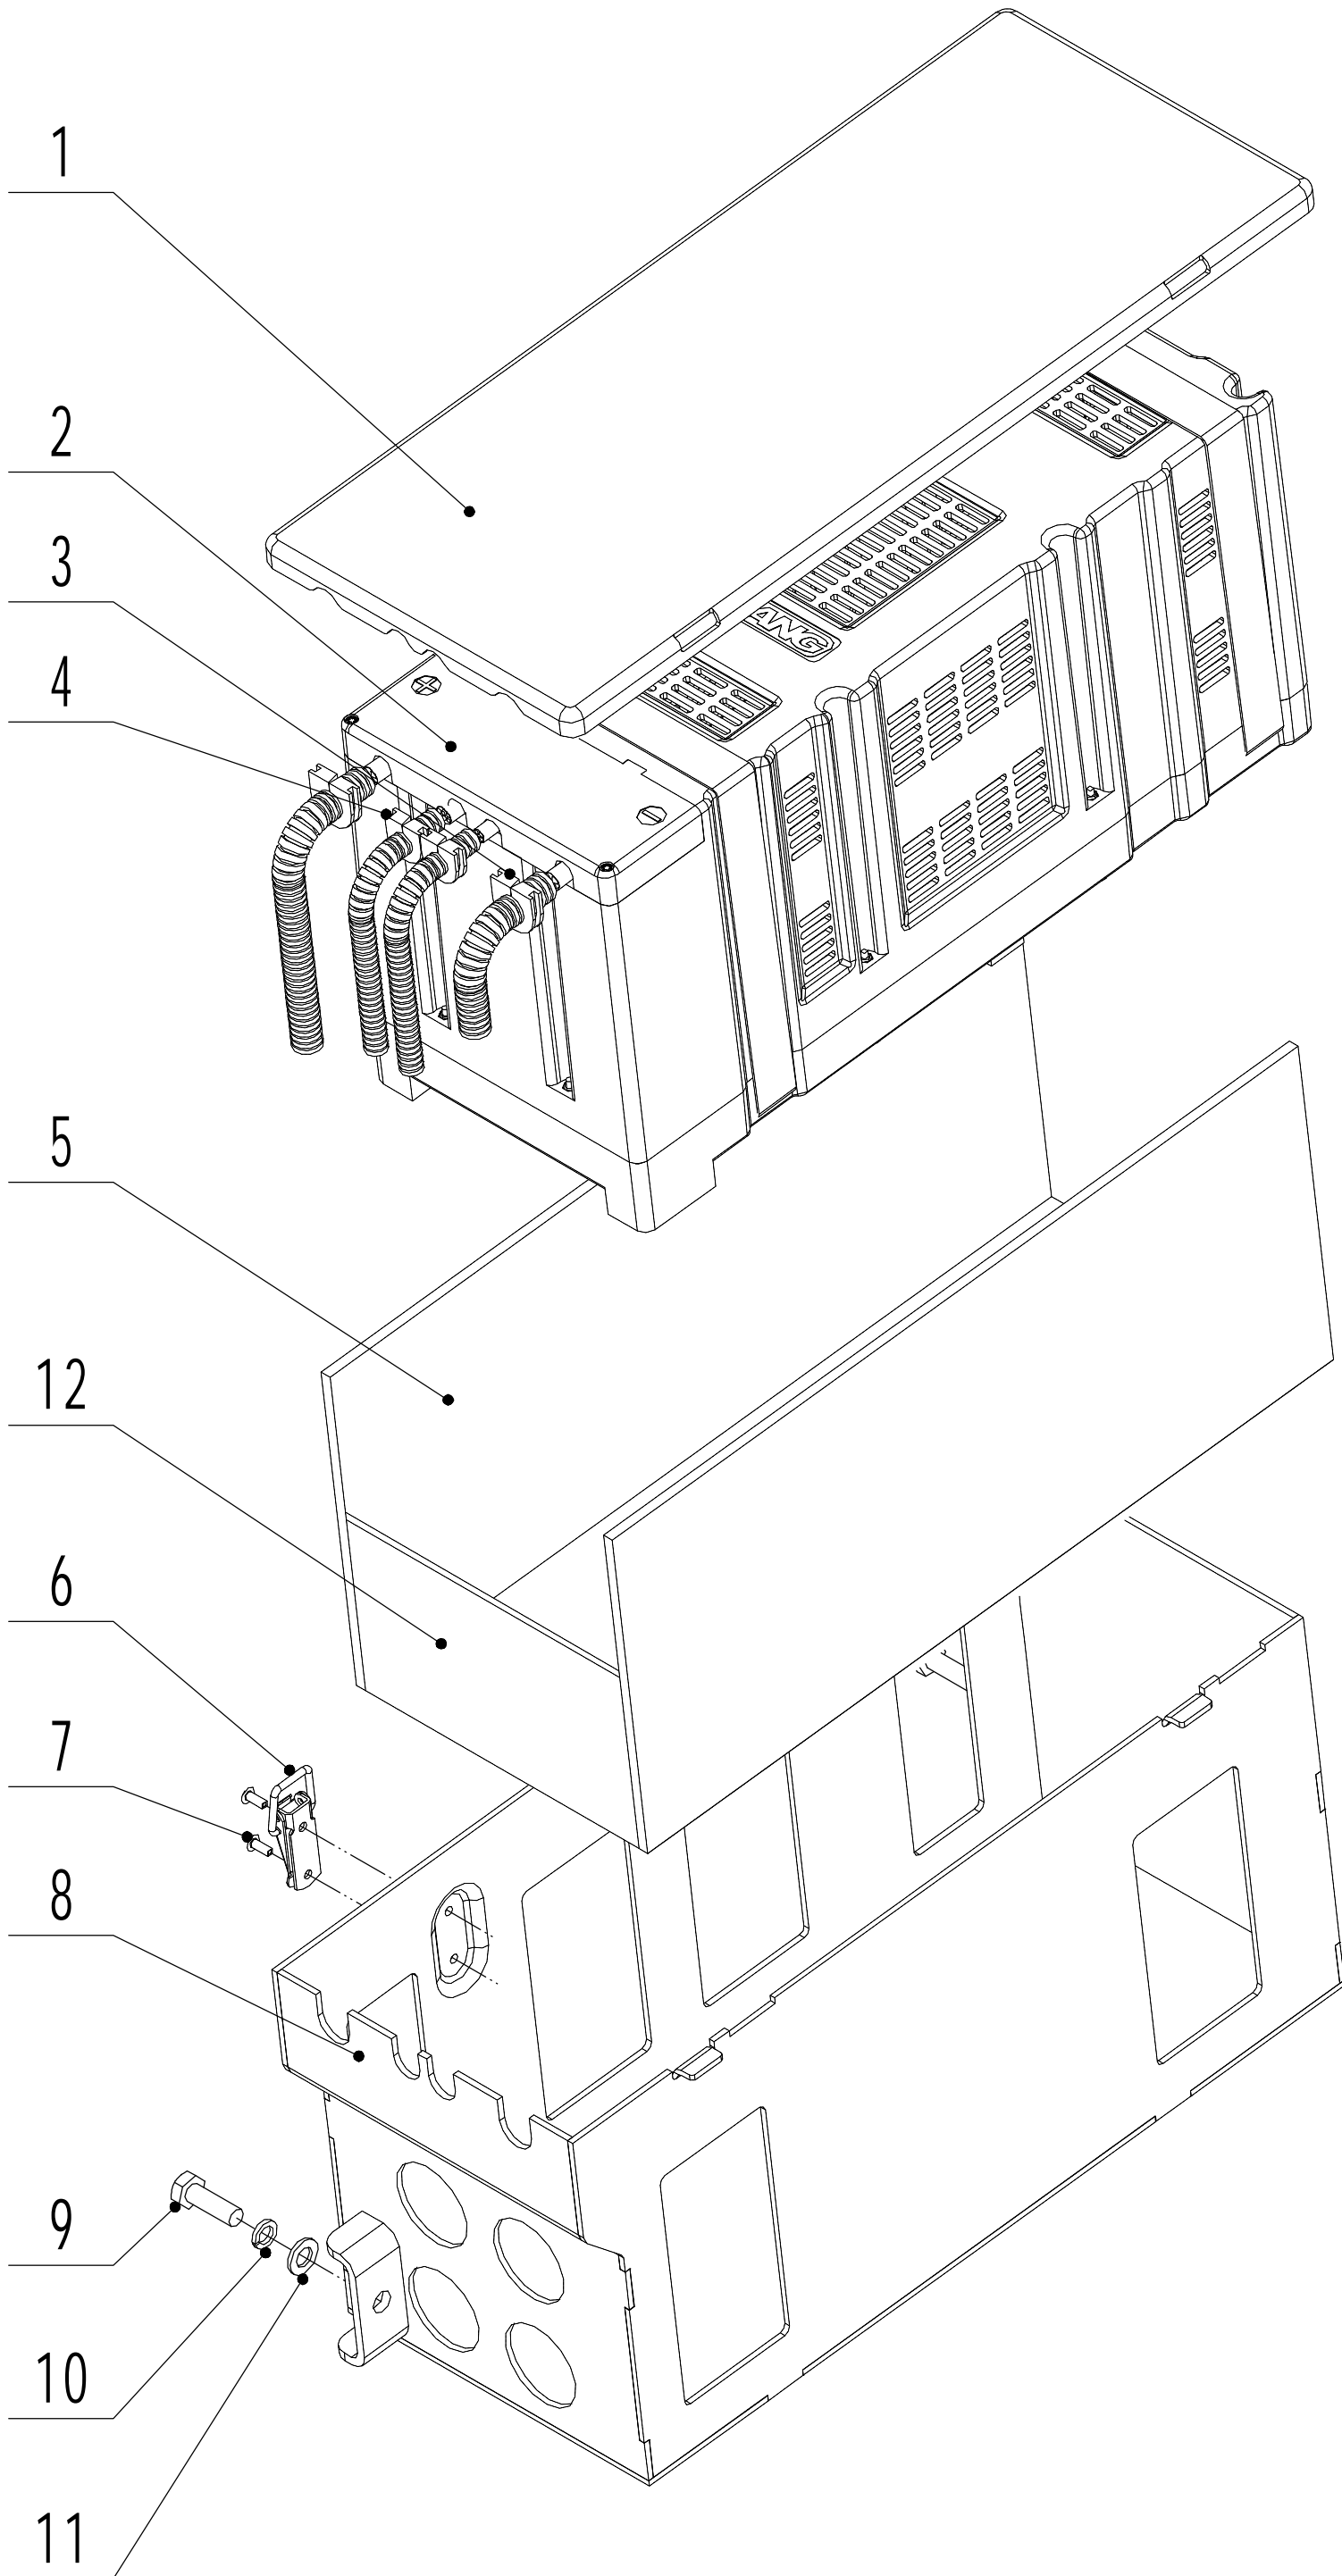

6: Battery part

Part 6: Battery part			
No.	ART	NAME	Qty
1	UR810-00072	Battery cabin cover	1
2	UR810-00073	Lithuim battery (31AH)	1
3	UR760-00064	Dustproof ring A	2
4	UR760-00065	Dustproof ring B	2
5	UR760-00037	Lower dustproof sponge	3
6	UR760-00066	Hasp	2
7	UR810-00074	Rivet	4
8	UR810-00075	Battery cabin	1
9	U537-00060	Bolt - M8x20	2
10	U455-00053	Spring washer - 8	2
11	U455-00061	Washer - 8	2
12	UR810-00076	Right dustproof sponge	1