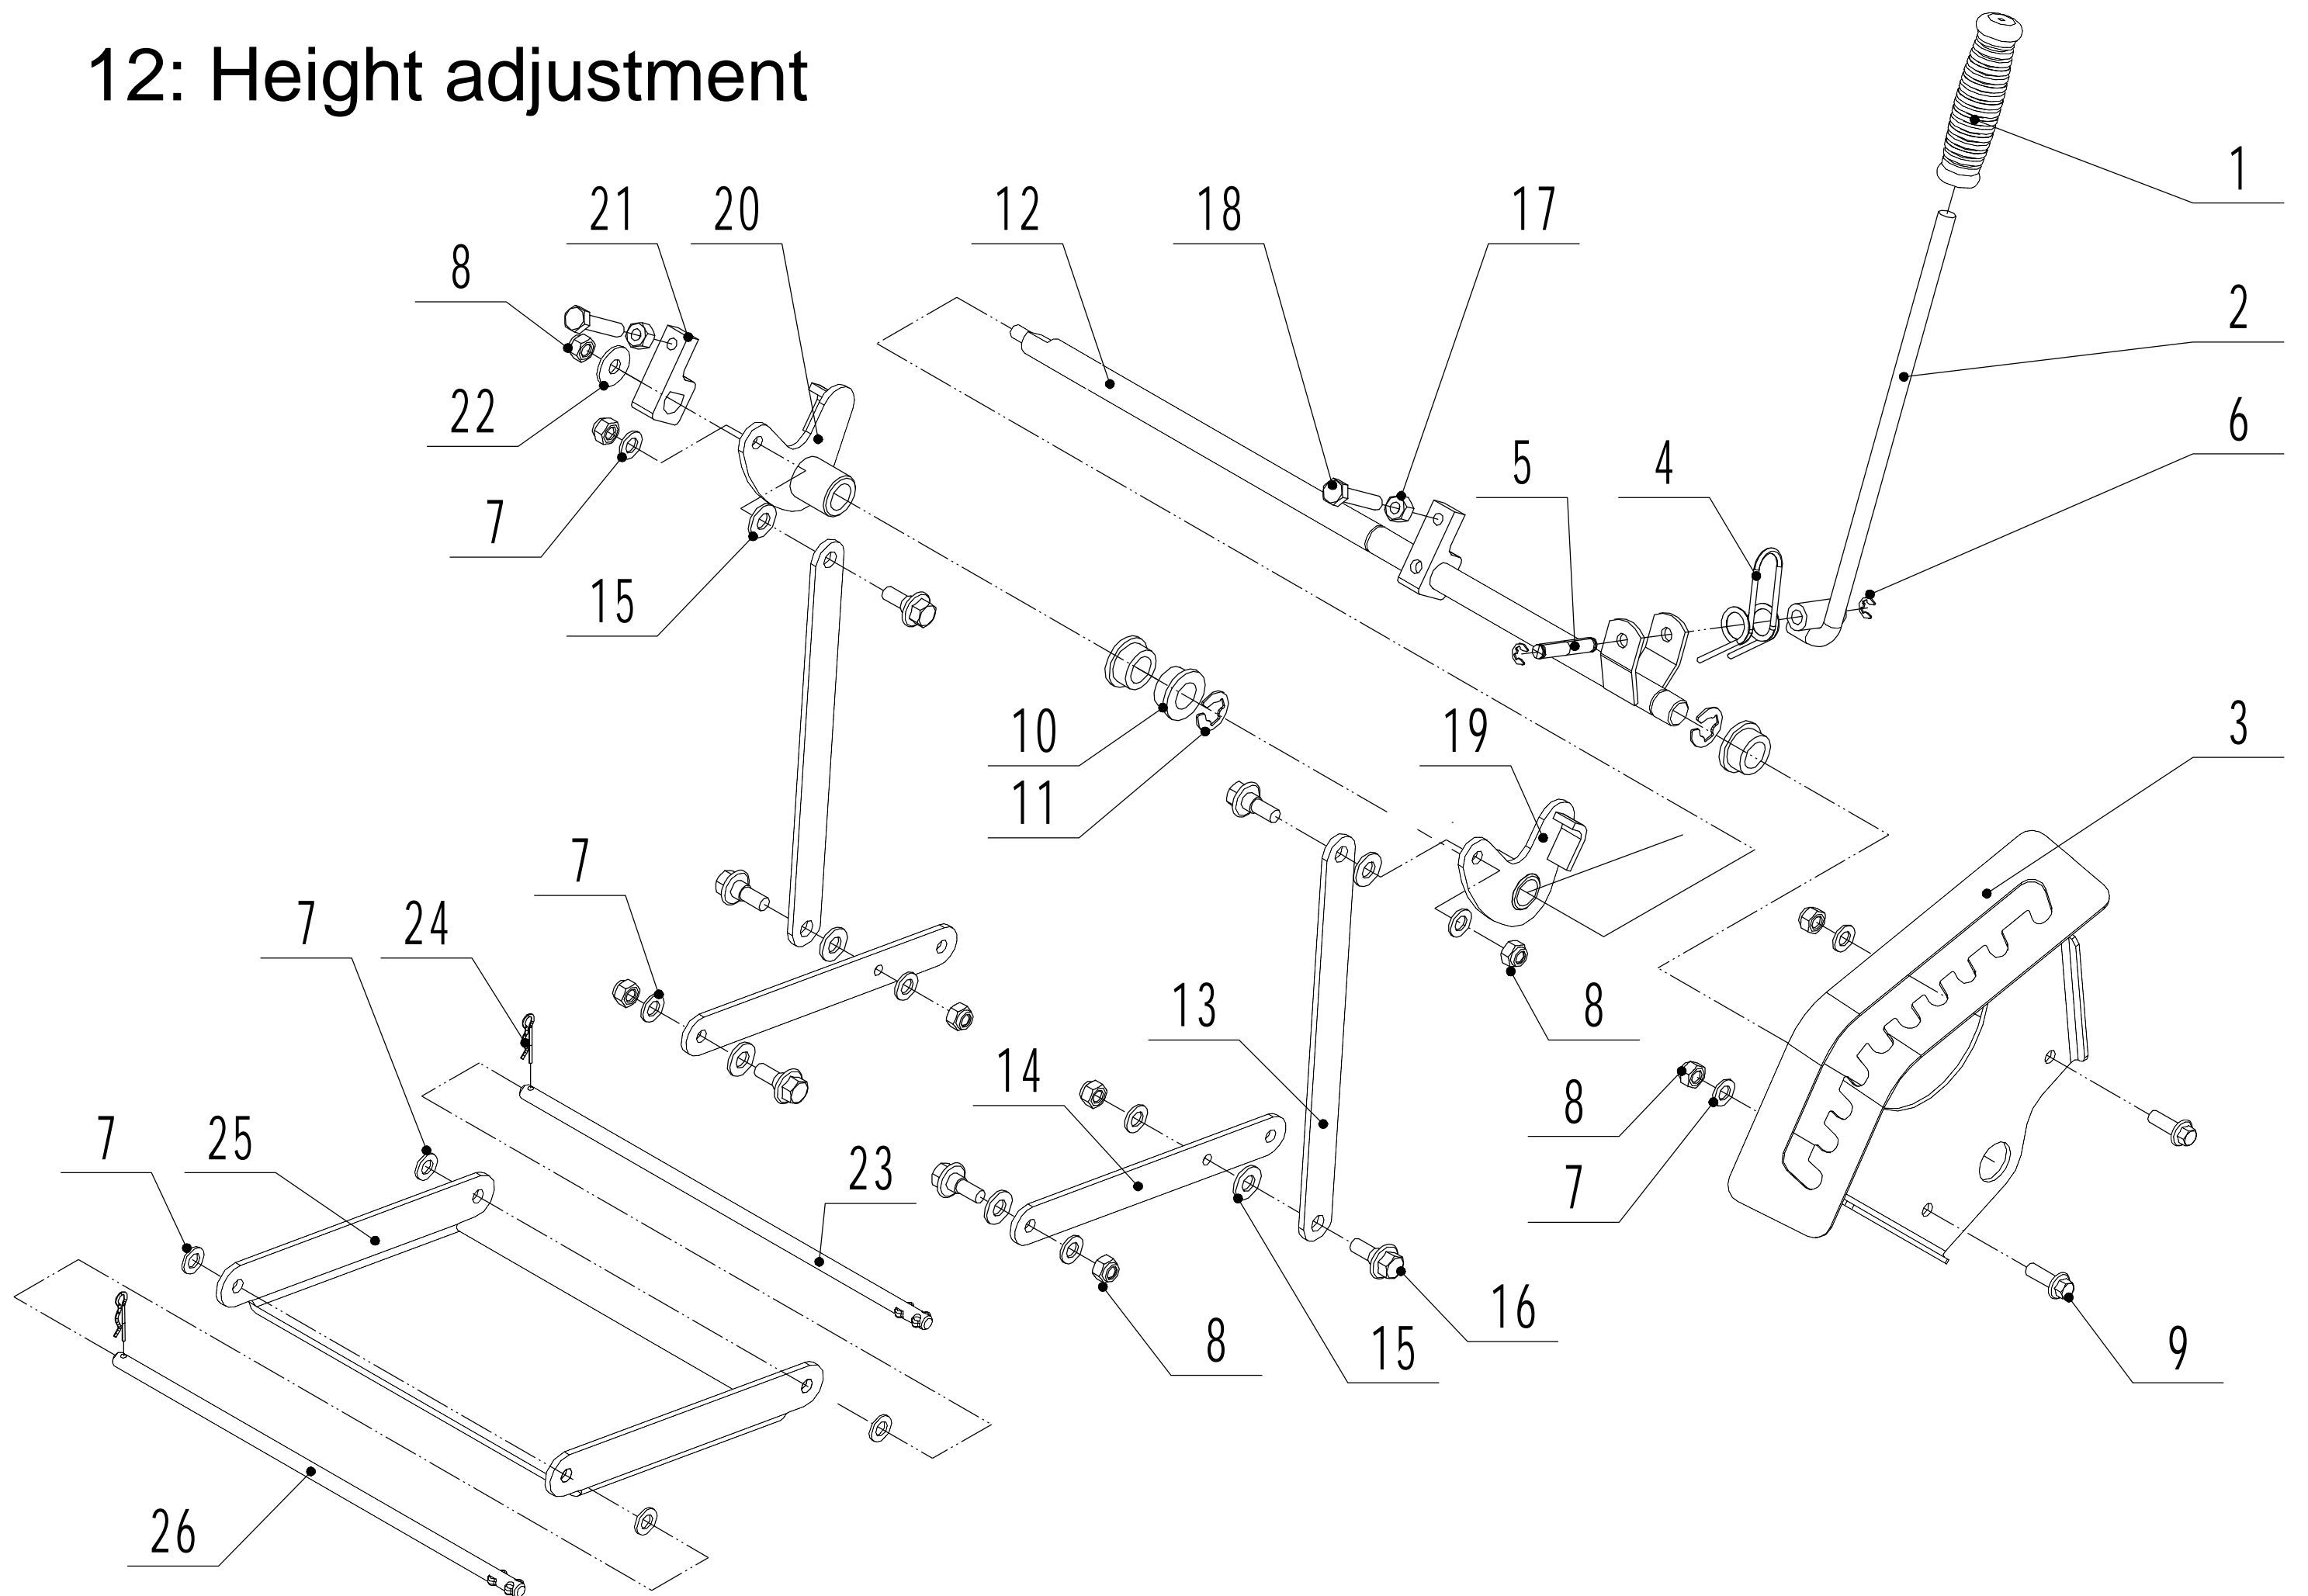

12: Height adjustment

Part 12: Height Adjustment			
No.	ART	NAME	Qty
1	UR760-00114	Adjustment lever	1
2	UR810-00102	Adjustment handle	1
3	UR810-00103	Graduator	1
4	U081-00001	Adjustment spring	1
5	UR760-00117	Pin axis	1
6	UG806-00011	Check ring - 6	2
7	U455-00061	Washer - 8	14
8	U455-00007	Nut - M8	11
9	UR200-00058	Bolt - M8x20	2
10	UR760-00103	Adjustment rod bush	3
11	UR760-00104	Check ring - 12	2
12	UR810-00105	Adjustment rod	1
13	UR810-00106	Pull Stick	2
14	UR810-00107	Back swing stick	2
15	UR760-00024	Nylon washer	8
16	UR760-00023	Stage bolt	8
17	UG700-00022	Nut - M8	2
18	U537-00023	Bolt - M8x35	2
19	UR810-00108	Left pull arm	1
20	UR810-00109	Right pull arm	1
21	UR760-00111	Limit block	1
22	U506-00058	Big washer - 8	1
23	UR810-00110	Pin axis B	1
24	UR760-00121	Split pin	2
25	UR810-00111	Front swing frame	1
26	UR810-00112	Pin axis A	1