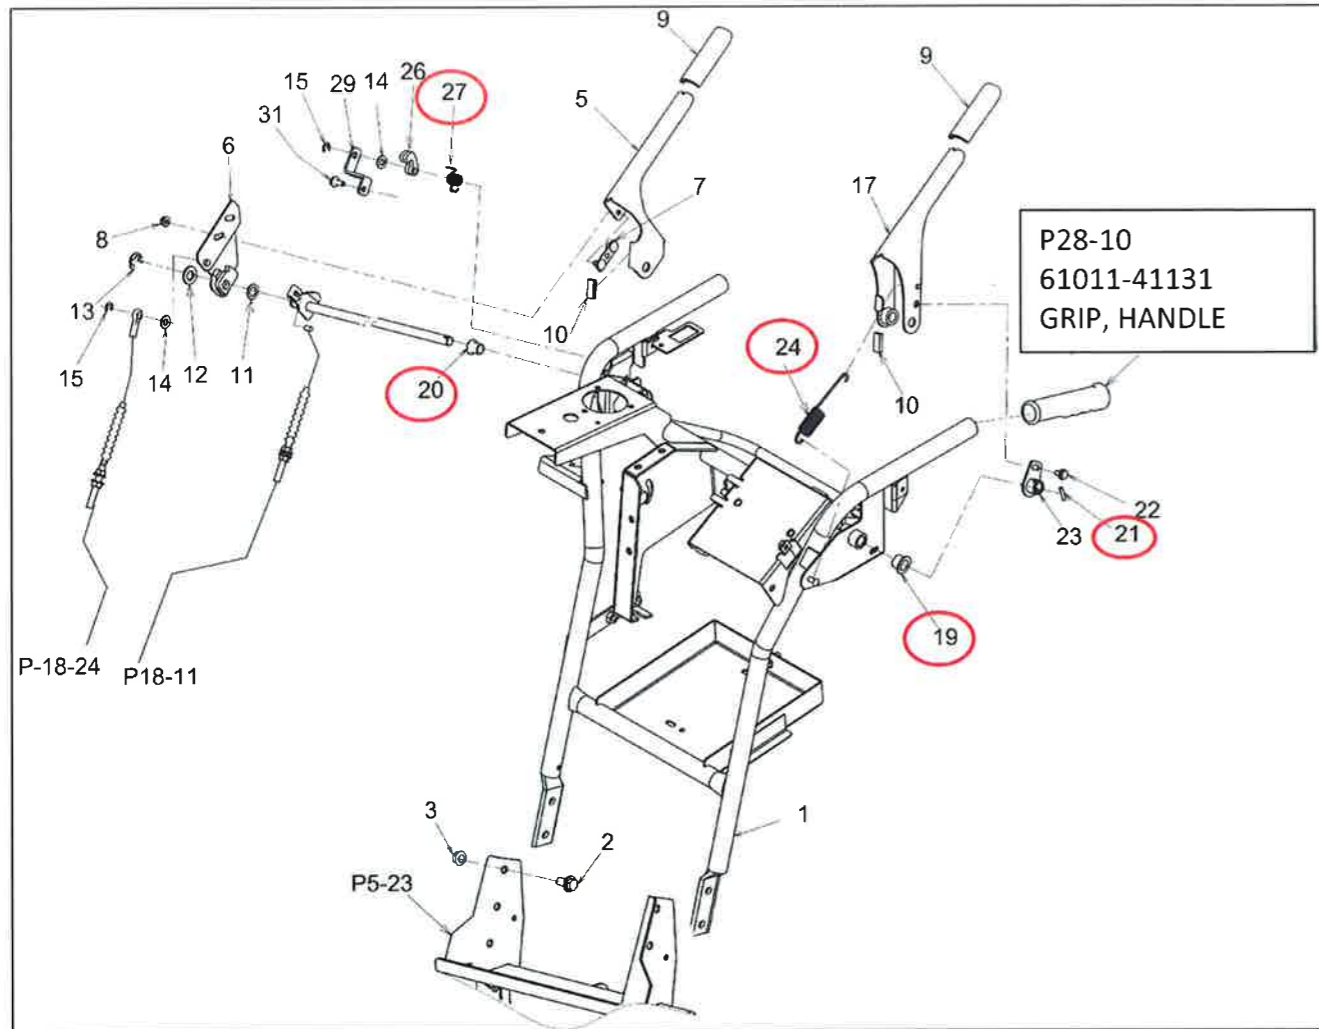

B96-600-70 HANDLE

No	Parts number	Parts name	Quantity	Recommend spare parts	Remarks
1	71100-B96-833	HANDLE COMP	1		
2	93300-1002017	BOLT, FRANGE 10X1.25X20	4		
3	94006-10410	NUT, FRANGE 10X1.25	4		
5	73600-B96-801	LEVER COMP, AUGER CLUTCH	1		
6	73400-B96-832	BRACKET COMP, AUGER CLUTCH	1		
7	76500-B96-801	PLATE COMP, SET	1		
8	94002-06410	NUT, FRANGE 6	2		
9	73901-B96-001	COVER, DIPPING	1		
10	71909-B96-000	RUBBER 12X10	2		
11	73903-B96-000	SHIM 12X20X1.2	1		
12	94101-12010	WASHER, PLAIN 12	1		
13	94511-09010	E RING, 9	1		
14	94101-08010	WASHER, PLAIN 8	2		
15	94511-07010	E RING, 7	2		
16	73901-B96-001	COVER, DIPPING	1		
17	73500-B96-833	LEVER COMP, DRIVE CLUTCH	1		
18	76400-B96-805	SHAFT COMP	1		
19	91644-121080	BUSH, 80F-1210	1	B	
20	91644-121580	BUSH, 80F-1215	1	C	
21	94319-40020	PIN, SPG 4X20	1	D	
22	93100-0601217	BOLT, FRANGE 6X12	1		
23	74100-B96-831	BOSS COMP, JOINT	1		
24	71905-B96-101	SPRING, CLUTCH LEVER	1	C	
26	73800-B96-831	CAM COMP	1		
27	71901-B96-001	SPRING	1	C	
29	78903-B96-801	STAY	1		
31	93100-0601617	BOLT, FRANGE 6X16	1		
33	-	-	-