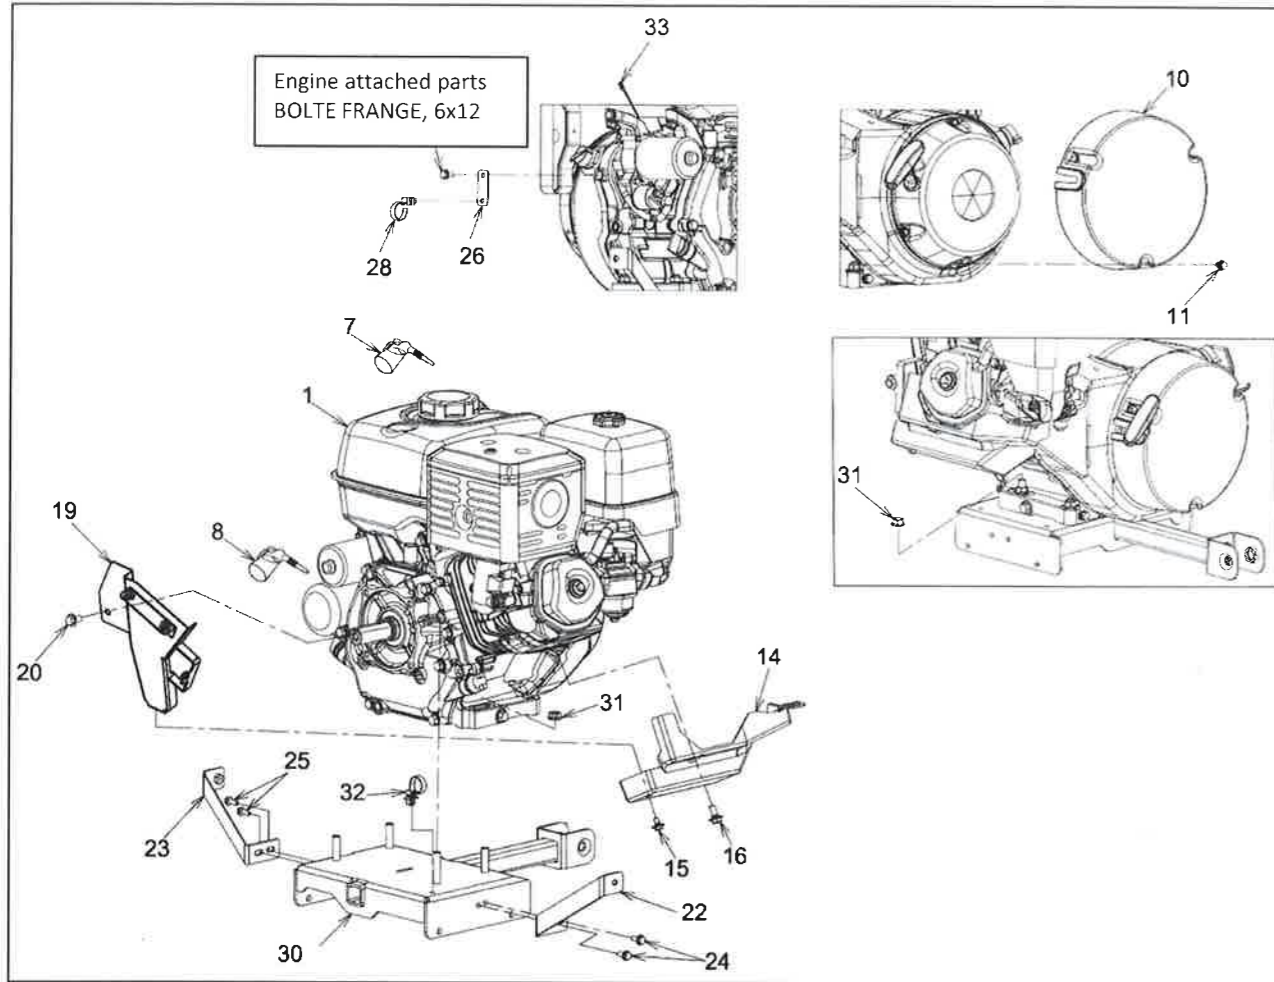

B96-600-00 ENGINE

1/28

No	Parts number	Parts name	Quantity	Recommended spare parts	Remarks
1	01001-B96-030	ENGINE, GX390T2-SWDL	1		
2	-				
3	-				
4	-				
5	-				
6	-				
7	91911-02	GASOLINE	1.6		ℓ
8	91921-05306	OIL, GASOLINE ENGINE 5W30	1.2		ℓ
9	-				
10	02901-B96-030	COVER, RECOIL	1		
11	48911-B96-000	BOLT, SPECIAL 6X9S	3		
12	-				
13	-				
14	02902-B96-000	COVER A, ENGINE	1		
15	48905-B96-000	BOLT, SPECIAL 6X9	1		
16	48912-B96-000	BOLT, SPECIAL 8X14	1		
17	08908-B96-000	COLLER, 6X1.6	1		
18	-				
19	08500-B96-050	COVER B COMP,ENGINE	1		
20	93100-0801617	BOLT, FRANGE 8X16	1		
21	-				
22	02700-B96-801	STAY L COMP, COVER	1		
23	02800-B96-803	STAY R COMP, COVER	1		
24	93100-0601617	BOLT, FRANGE 6X16	2		
25	93100-0601617	BOLT, FRANGE 6X16	2		
26	08905-B96-800	STAY, HARNESS	1		
27	-				
28	91314-11765	STRAP, CABLE 1-1765	2		
29	-				
30	02100-B96-851	BASE COMP, ENGINE	1		
31	94006-10410	NUT, FRANGE 10X1.25	5		
32	91314-119P7	STRAP, CABLE 1-19P7	2		