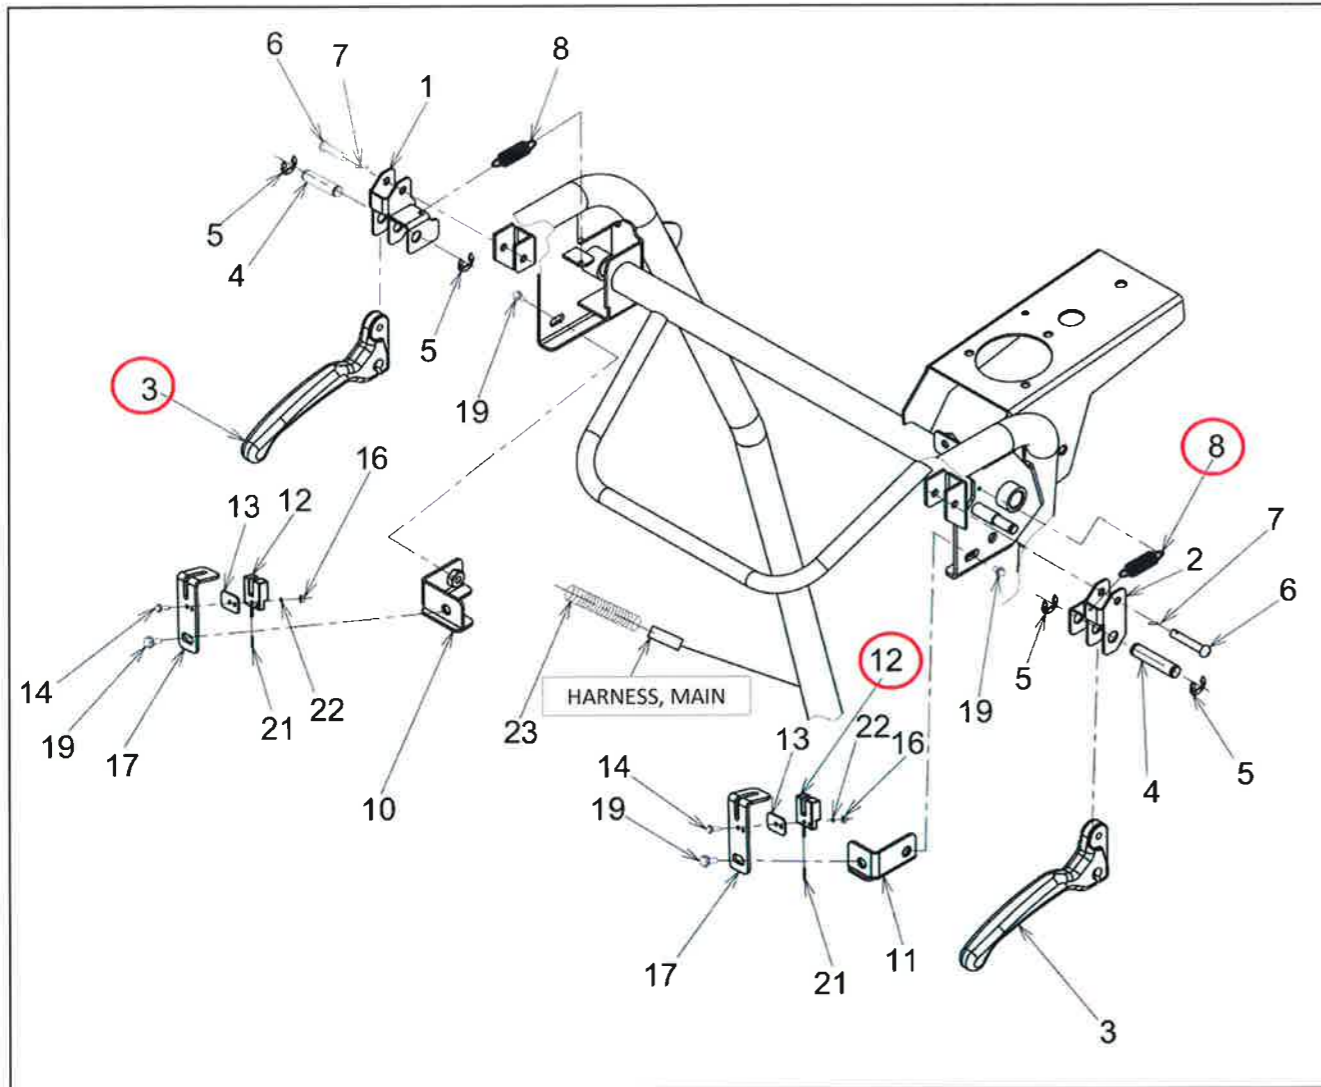

B96-600-72 LEVER, SIDE CLUTCH

No	Parts number	Parts name	Quantity	Recommend spare parts	Remarks
1	74600-B96-802	BRACKET L COMP, LEVER	1		
2	74700-B96-802	BRACKET R COMP, LEVER	1		
3	74904-B96-001	LEVER, GRIP	2	C	
4	74907-B96-001	SHAFT, SIDE CLUTCH	2		
5	94511-08010	E RING, 8	4		
6	94330-0603510	PIN, 6X35	2		
7	94210-20120	PIN, SPLIT 2X12	2		
8	91606-B96-000	SPRING, COIL 8.8X40	2	B	
10	74200-B96-830	BRACKET L COMP, SWITCH	1		
11	74300-B96-830	BRACKET R COMP, SWITCH	1		
12	83300-B56-030	SWITCH, REED	2	A	
13	73908-B56-000	BASE, SWITCH t1.2	2		
14	93500-0301614	SCREW, 3 X 16	4		
16	94001-03412	NUT,3	4		
17	78909-B96-800	BASE, SWITCH	2		
19	93100-0601217	BOLT, FRANGE 6X12	4		
21	91382-0501201	CORRUGATE 5X120	2		
22	94111-03012	WASHER, SPG 3	4		
23	91382-0700601	CORRUGATE 7X60	1