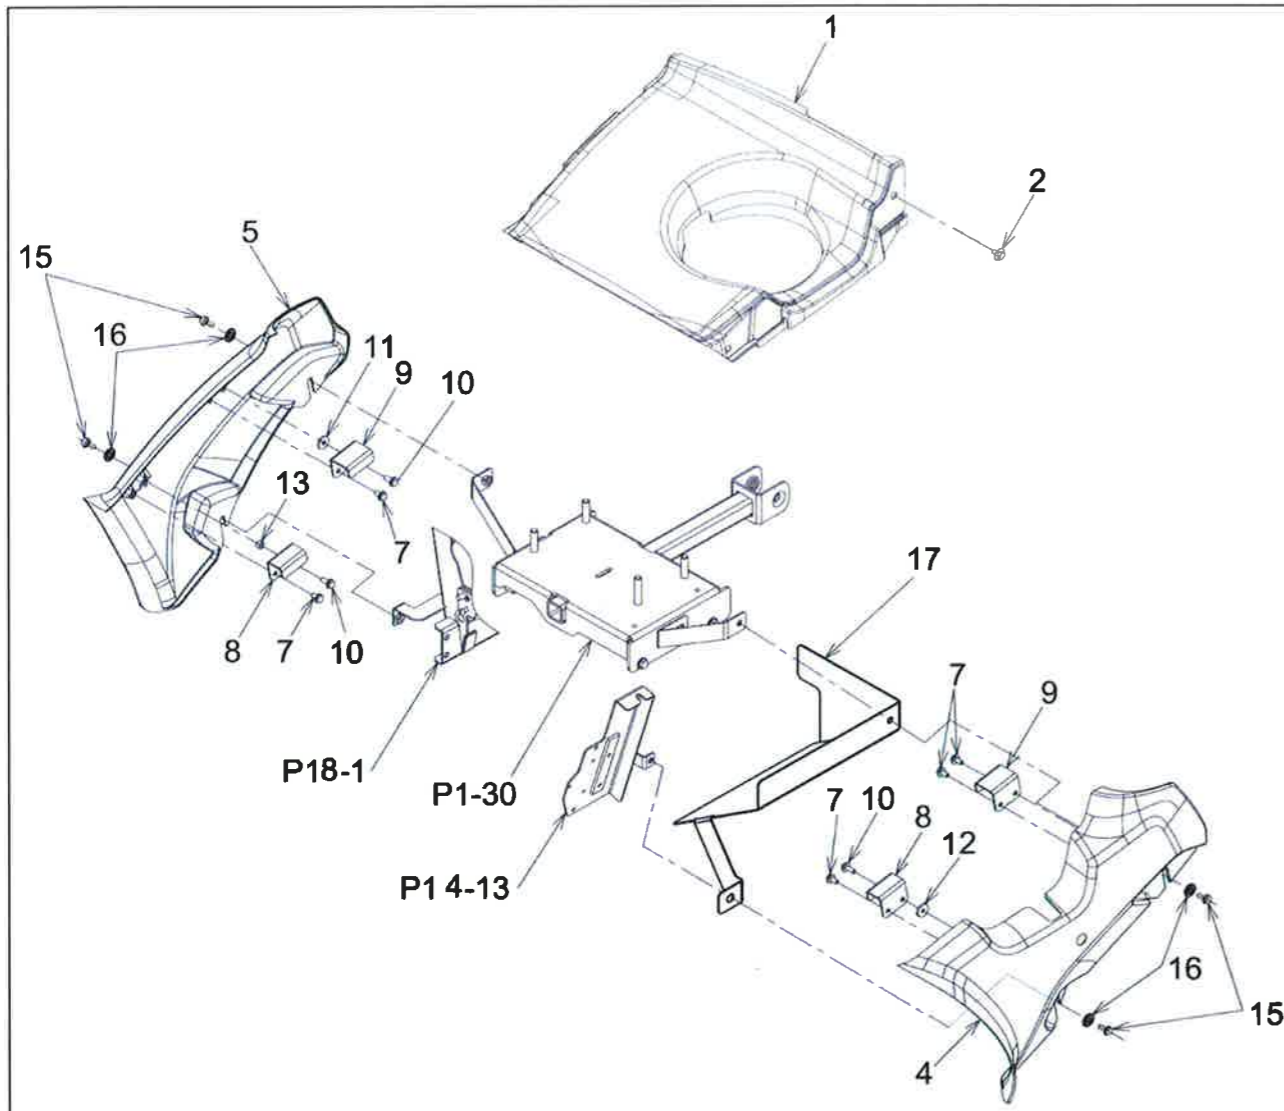

B96-600-41 COVER

No	Parts number	Parts name	Quantity	Recommend spare parts	Remarks
1	48903-B96-030	COVER CH, BODY	1		
2	48905-B96-000	BOLT, SPECIAL 6X9	4		
4	48500-B96-002	COVER L, BODY	1		
5	48600-B96-002	COVER R, BODY	1		
7	93100-0601217	BOLT, FRANGE 6X12	5		
8	48904-B96-801	FRONT HOOK, COVER	2		
9	48906-B96-801	REAR HOOK, COVER	2		
10	93100-0601617	BOLT, FRANGE 6X16	3		
11	91251-0620231	WASHER, RD6X20X2.3	1		
12	91251-0620321	WASHER, RD 6X20X3.2	1		
13	48909-B96-000	COLLER, 6X6	1		
14	-	-	-		
15	93100-0601617	BOLT, FRANGE 6X16	4		
16	94101-06015	WASHER, PLAIN 6	4		
17	04700-B96-800	COVER COMP, SIDE	1