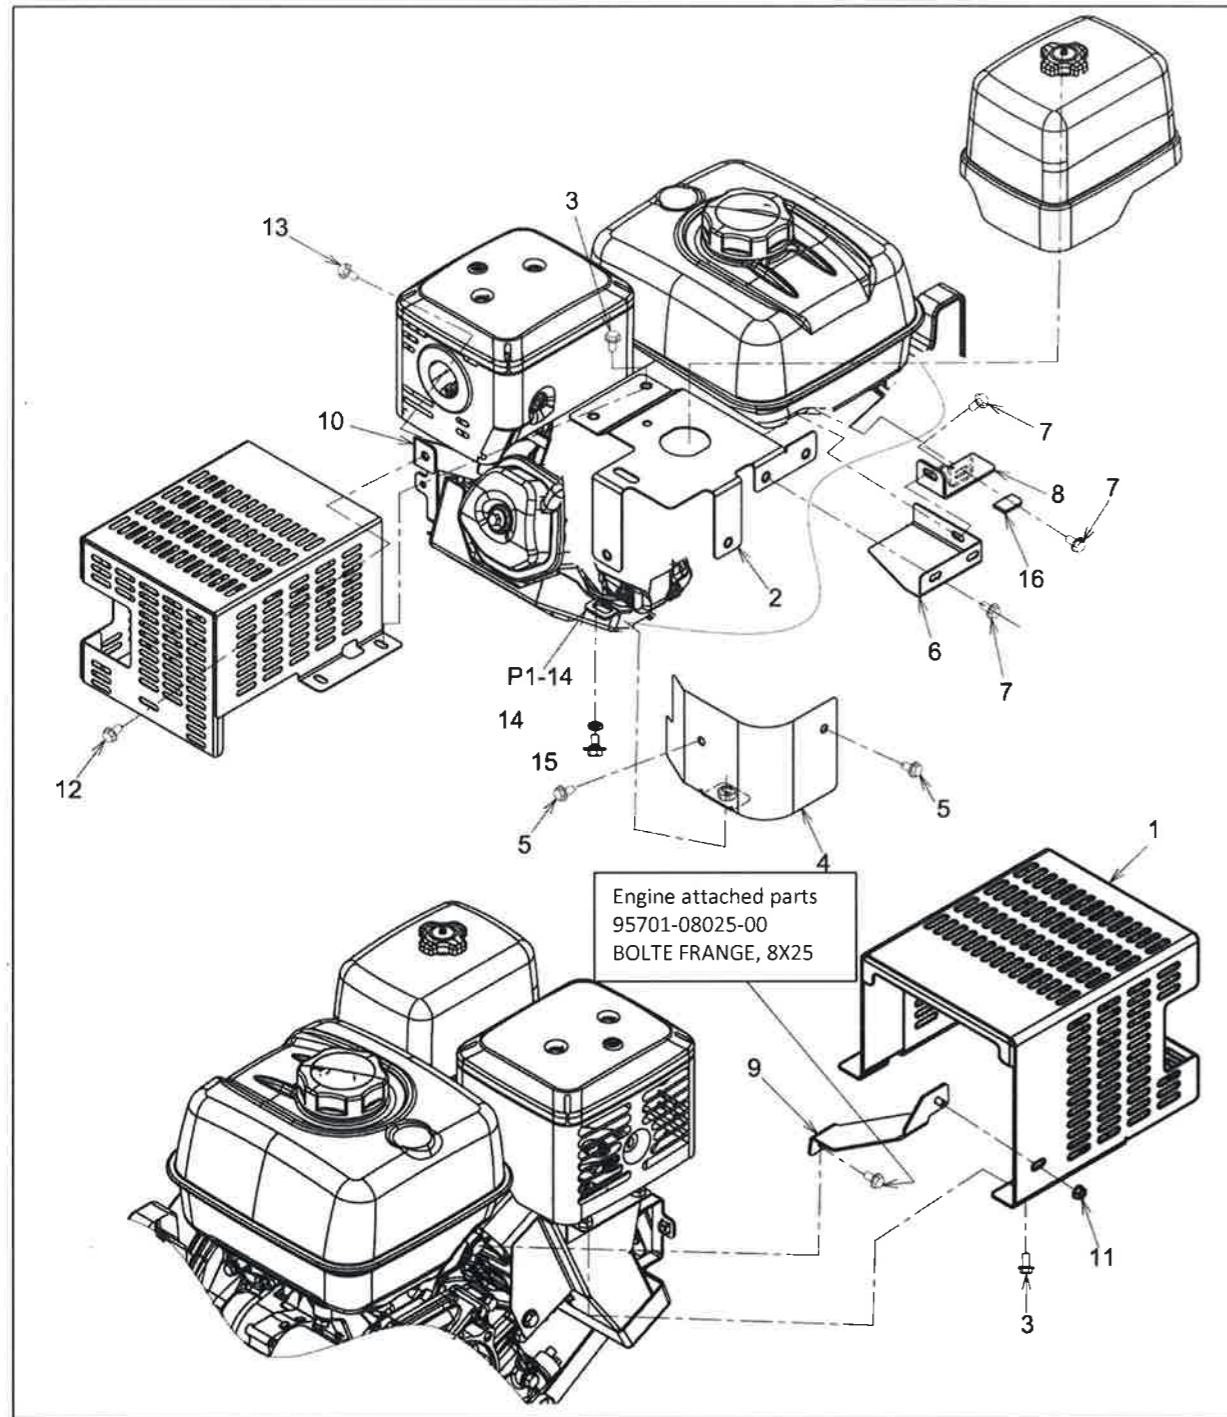

B96-600-01 COVER, ENGINE-COVER, MUFFLER

No	Parts number	Parts name	Quantity	Recommend spare parts	Remarks
1	04100-B96-800	COVER COMP, MUFFLER	1		
2	04200-B96-800	BASE COMP, ENGINE COVER	1		
3	93100-0601217	BOLT, FRANGE 6X12	4		
4	04300-B96-800	COVER COMP, AIR	1		
5	93100-0601217	BOLT, FRANGE 6X12	2		
6	04901-B96-800	COVER, UNDER	1		
7	93100-0601217	BOLT, FRANGE 6X12	3		
8	04901-B96-800	STAY, JOINT	1		
9	04400-B96-800	STAY A COMP, MUFFLER COVER	1		
10	04500-B96-800	STAY B COMP, MUFFLER COVER	1		
11	94002-06410	NUT, FRANGE 6	1		
12	93100-0601217	BOLT, FRANGE 6X12	1		
13	91273-6012313	BOLT, SCREW 6X12	1		
14	08908-B96-000	COLLER, 6X1.6	1		
15	48905-B96-000	BOLT, SPECIAL 6X9	1		
16	89901-H09-000	RUBBER, 12X40	1