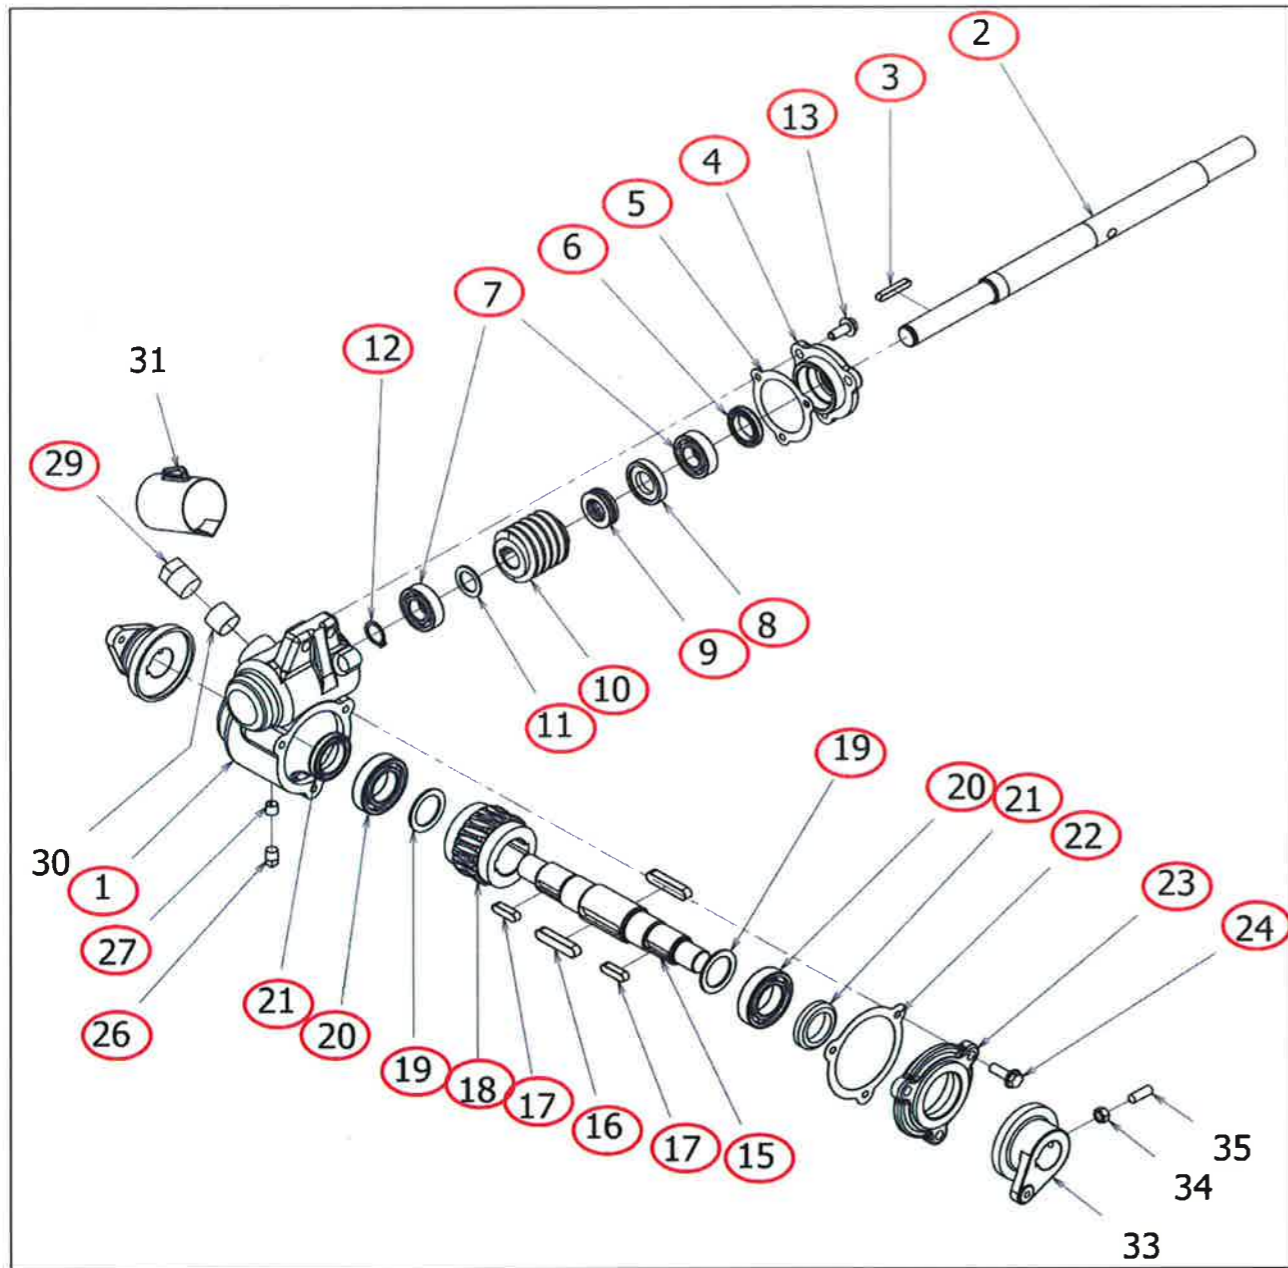

B96-600-31-1 AUGER GEAR CASE '1

No	Parts number	Parts name	Quantity	Recommend spare parts	Remarks
1	34901-B01-700	CASE, AUGER GEAR	1	C	
2	34901-B96-700	SHAFT, BLOWER	1	C	
3	97113-038241	KEY, 6X6X38RR	1	B	
4	31904-A31-701	COVER A, AUGER GEAR CASE	1	B	
5	39901-A31-002	PACKING A	1	B	
6	98251-2503807	SEAL, D25387	1	B	
7	96100-06004	BEARING, 6004	2	B	
8	32904-A31-001	COLLER, THRUST	1	B	
9	96200-051104	BEARING, 51104	1	A	
10	73251-V15-F002	GEAR, DRIVE	1	B	
11	91912-A05-001	WASHER, RD 20X30X2	1	B	
12	94510-20080	CIRCLIP, EX 20	1	B	
13	93100-0802017	BOLT, FRANGE 8X20	3	C	
15	34902-B96-000	SHAFT, AUGER	1	C	
16	97116-048241	KEY, 10X8X48RR	2	B	
17	97115-028241	KEY, 8X7X28RR	2	B	
18	32902-A90-000	WORM WHEEL, M3X20	1	B	
19	91302-A31-100	WASHER, RD 30X42X2	2	B	
20	96100-06006	BEARING, 6006	2	B	
21	98251-3004508	SEAL, D30458	2	B	
22	39902-A31-002	PACKING B	1	B	
23	31905-A31-700	COVER B, AUGER GEAR CASE	1	B	
24	93100-0802517	BOLT, FRANGE 8X25	3	C	
26	91555-0141	PLUG, PT1/8	1	A	
27	91941-050	TAPE, 50	1	B	
29	91555-0641	PLUG, PT3/4	1	A	
30	91941-150	TAPE, 150	1