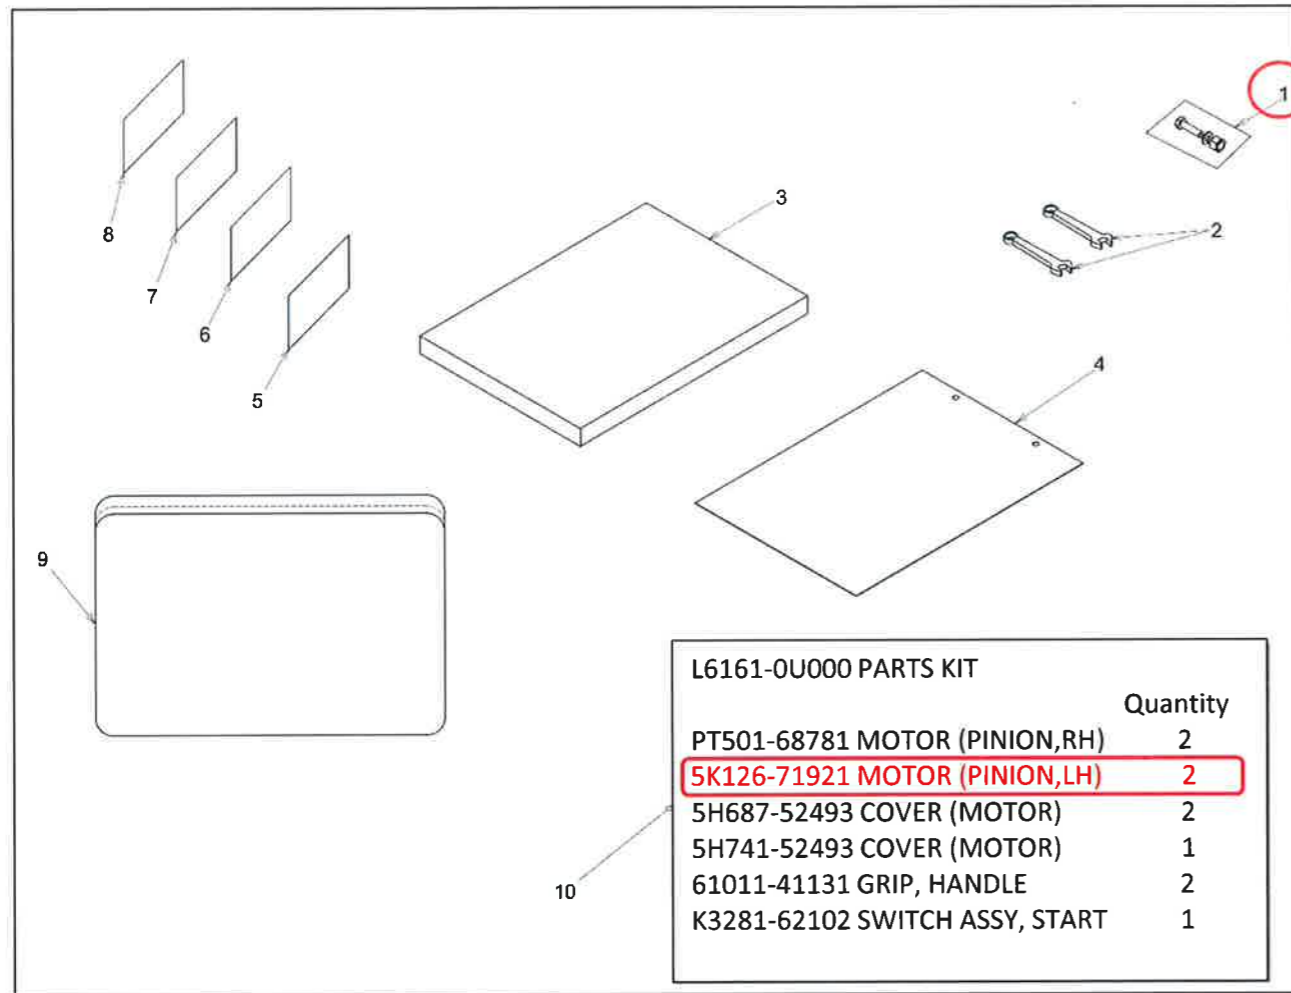

B96-600-91 ACCESSORIES

No	Parts number	Parts name	Quantity	Recommend spare parts	Remarks
1	90001-B96-003	BOLT ASSY, SHEAR 6X25	1	A	
2	91905-B56-000	WRENCH 10, COMBINATION	2		
3	91905-B96-000	OWNERS MANUAL	1		
4	91903-001	-	1		
5	91811-105	FUSE 5A, BLADE	1		
6	91811-110	FUSE 10A, BLADE	1		
7	91811-125	FUSE 25A, BLADE	1		
8	91811-130	FUSE 30A, BLADE	1		
9	90002-B96-000	CASE, TOOL	1		
10	L6161-0U000	PARTS KIT	1		
	SK126-71921	MOTOR (PINION, LH)	1	B