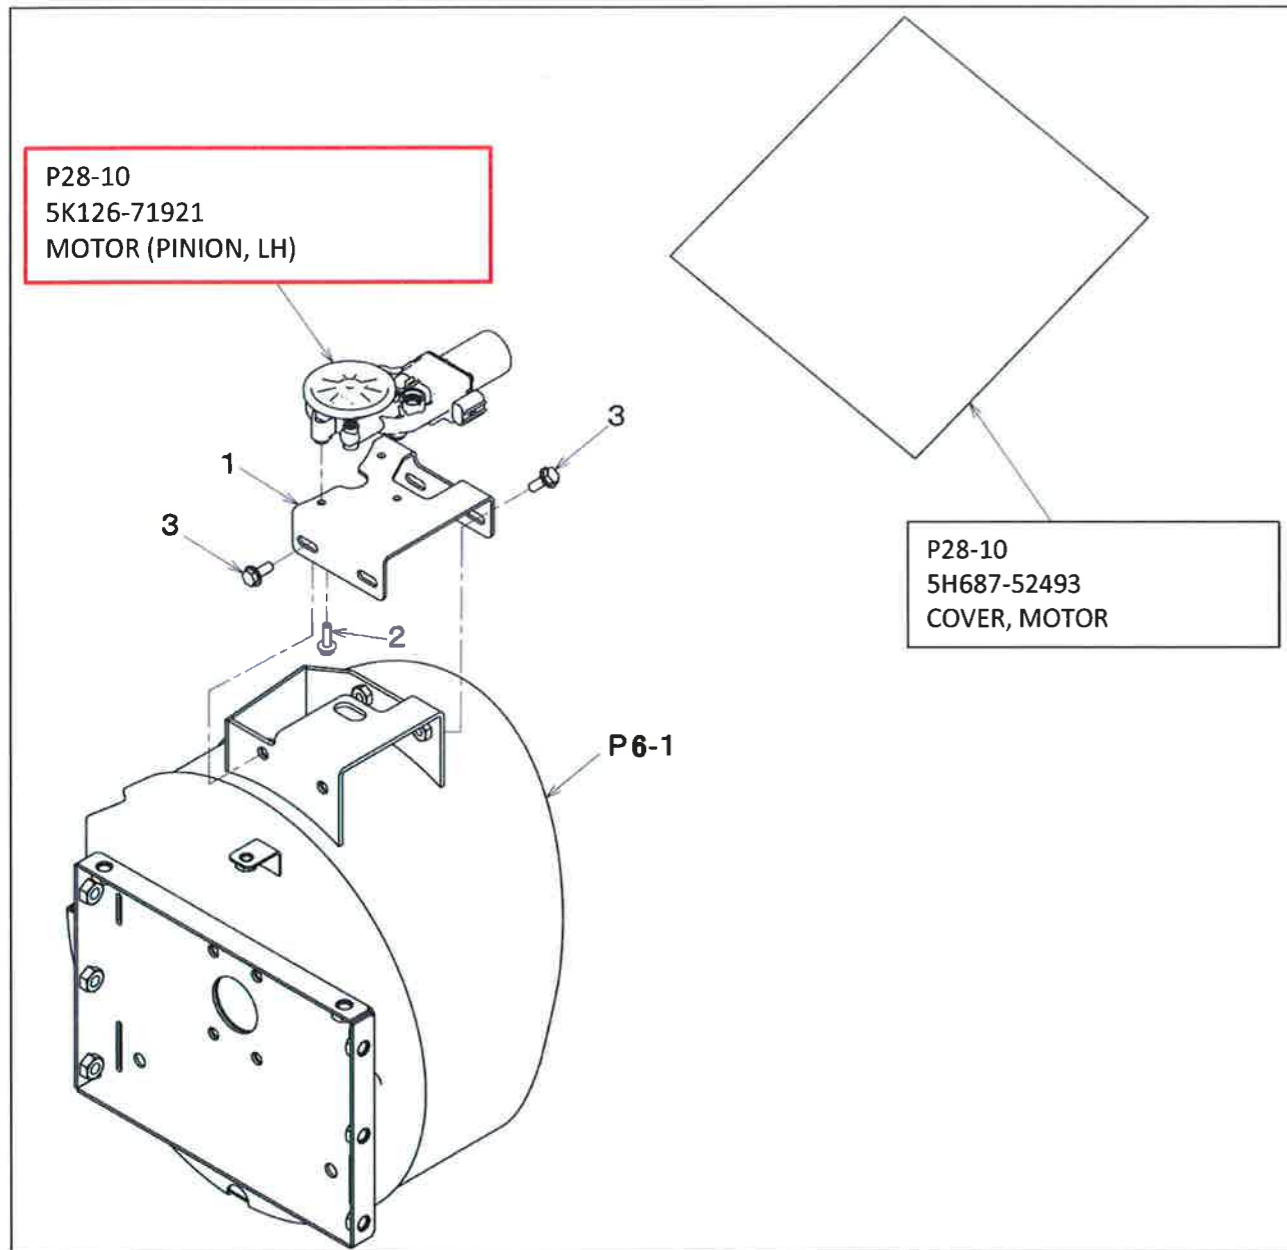

B96-600-36 MOTOR, CHUTE (TURNING)

No	Parts number	Parts name	Quantity	Recommend spare parts	Remarks
1	31901-B96-801	BRACKET COMP,MOTOR	1		
2	91274-0501612	BOLT, SPECIAL 5X16	3		
3	93100-0601617	BOLT, FRANGE 6X16	4		
4	-				
5	-				
	5K-126-71921	MOTOR (PINION, LH)	1	B