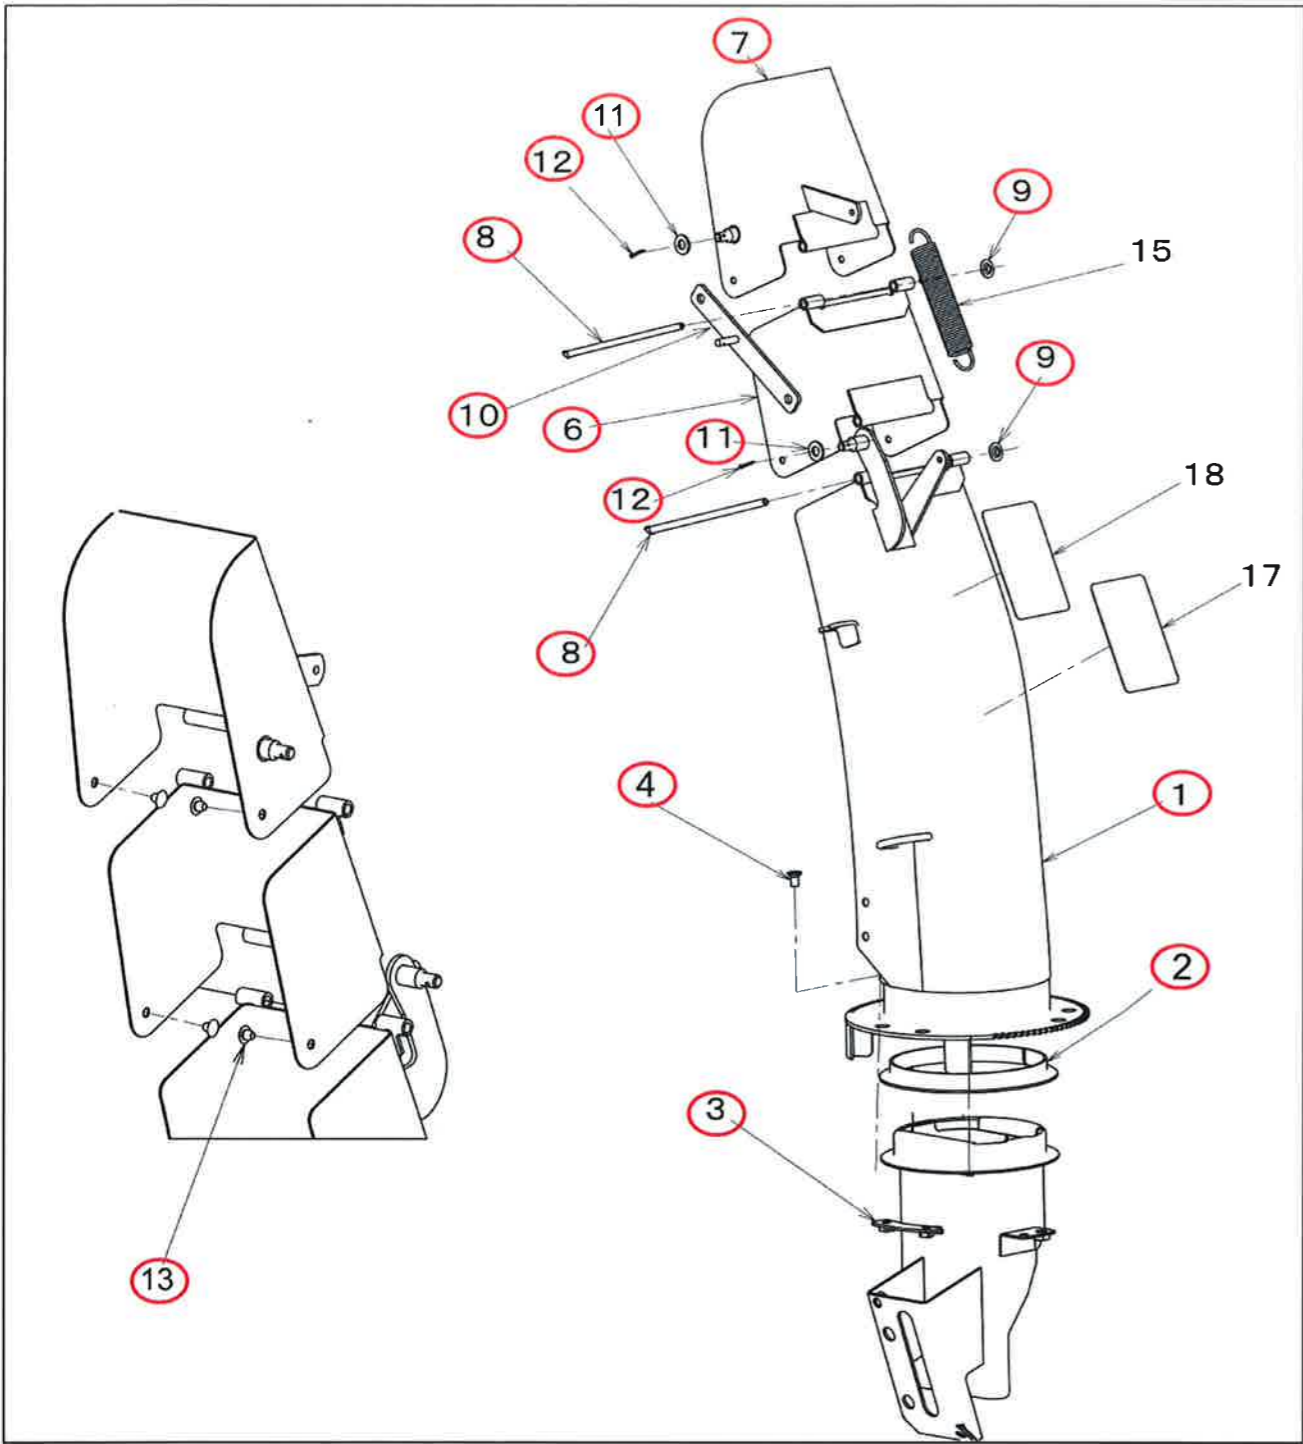

B96-600-35 CHUTE

No	Parts number	Parts name	Quantity	Recommend spare parts	Remarks
1	33100-B96-004	CHUTE COMP	1	C	
2	33903-B96-002	SHEET, CHUTE	1	B	
3	33600-B96-001	CLAMP COMP, CHUTE	3	B	
4	91217-0601274	SCREW 6X12	6	B	
6	33200-B96-803	DEFLECTOR A COMP, CHUTE	1	C	
7	33300-B96-803	DEFLECTOR B COMP, CHUTE	1	C	
8	33906-B96-000	PIN, CHUTE	2	C	
9	91243-06000	NUT, PUSH 6	2	C	
10	37200-B96-830	LINK COMP, CHUTE	1	C	
11	94101-08010	WASHER, PLAIN 8	2	C	
12	94210-20120	PIN, SPLIT 2X12	2	A	
13	91361-0403	PLUG, HOLE 0403	4	C	
15	33904-B01-104	SPRING, COIL 19.7x127	1		
17	1N3390-92690	LABEL DISCHARGE, WARNING	1		
18	1N3390-92680	LABEL CHUTE, WARNING	1