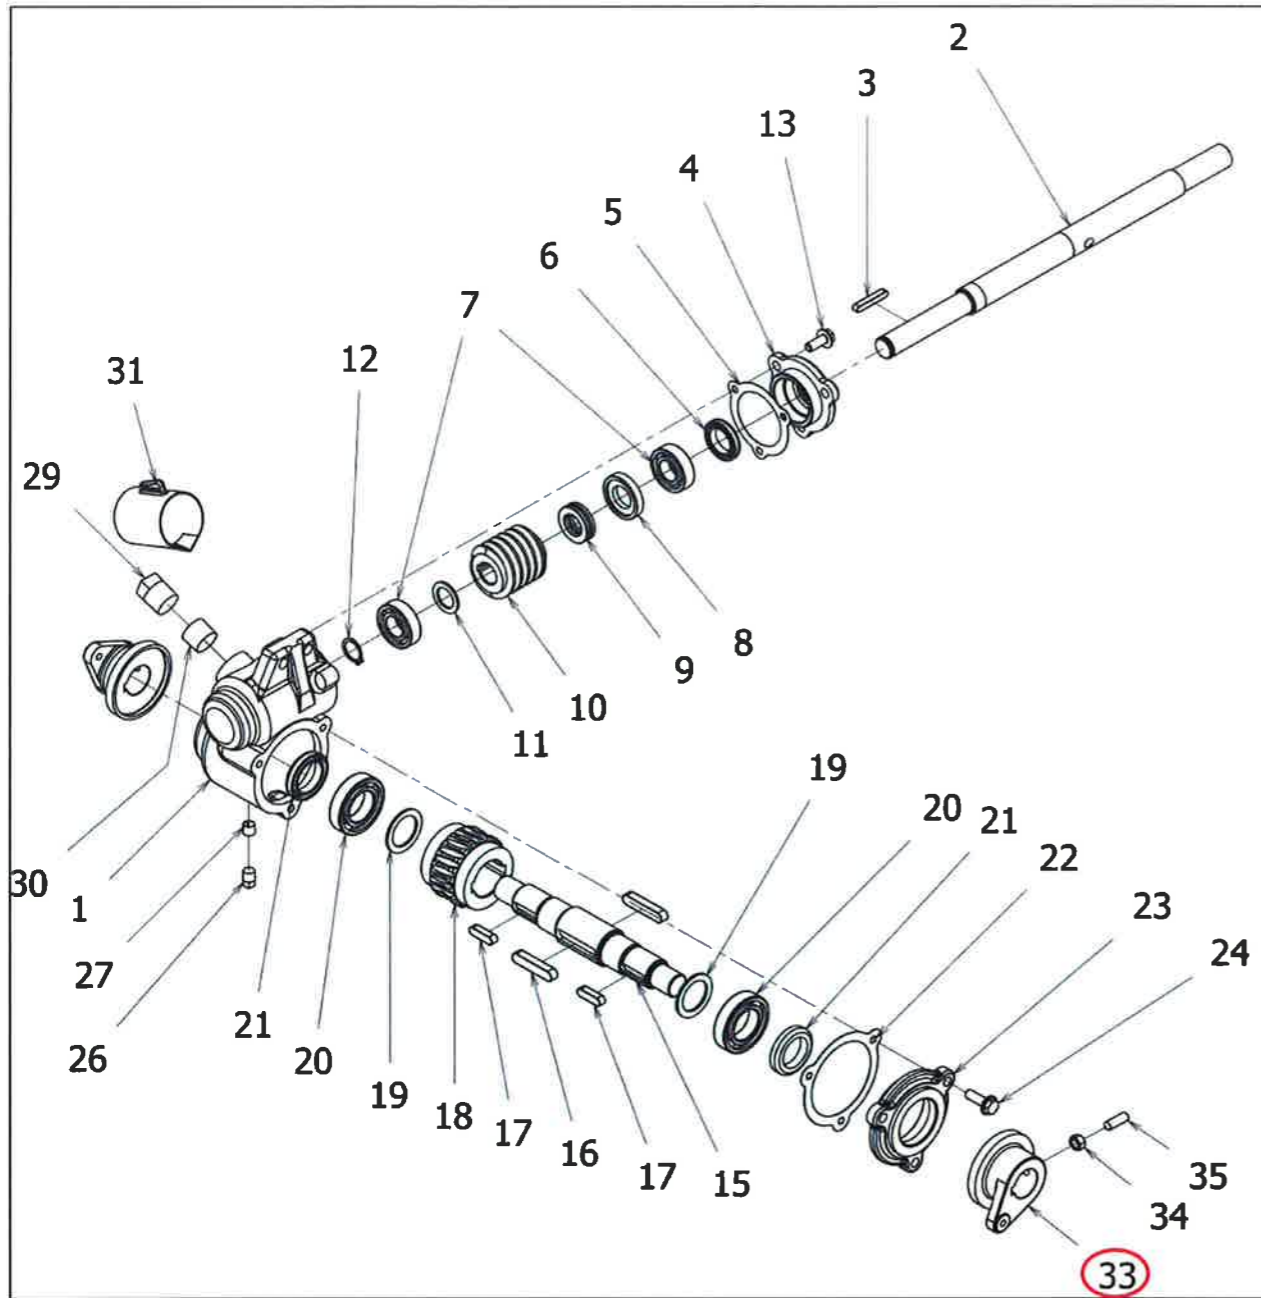

B96-600-31-2 AUGER GEAR CASE '2

No	Parts number	Parts name	Quantity	Recommend spare parts	Remarks
31	91931-090	OIL, GEAR #90	0.20		ℓ
33	35901-B96-800	FRANGE ,AUGER SHARE	2.00	A	
34	94003-08412	NUT, SPECIAL 8	2.00		
35	91221-082540	BOLT, SPECIAL 8X25	2.00