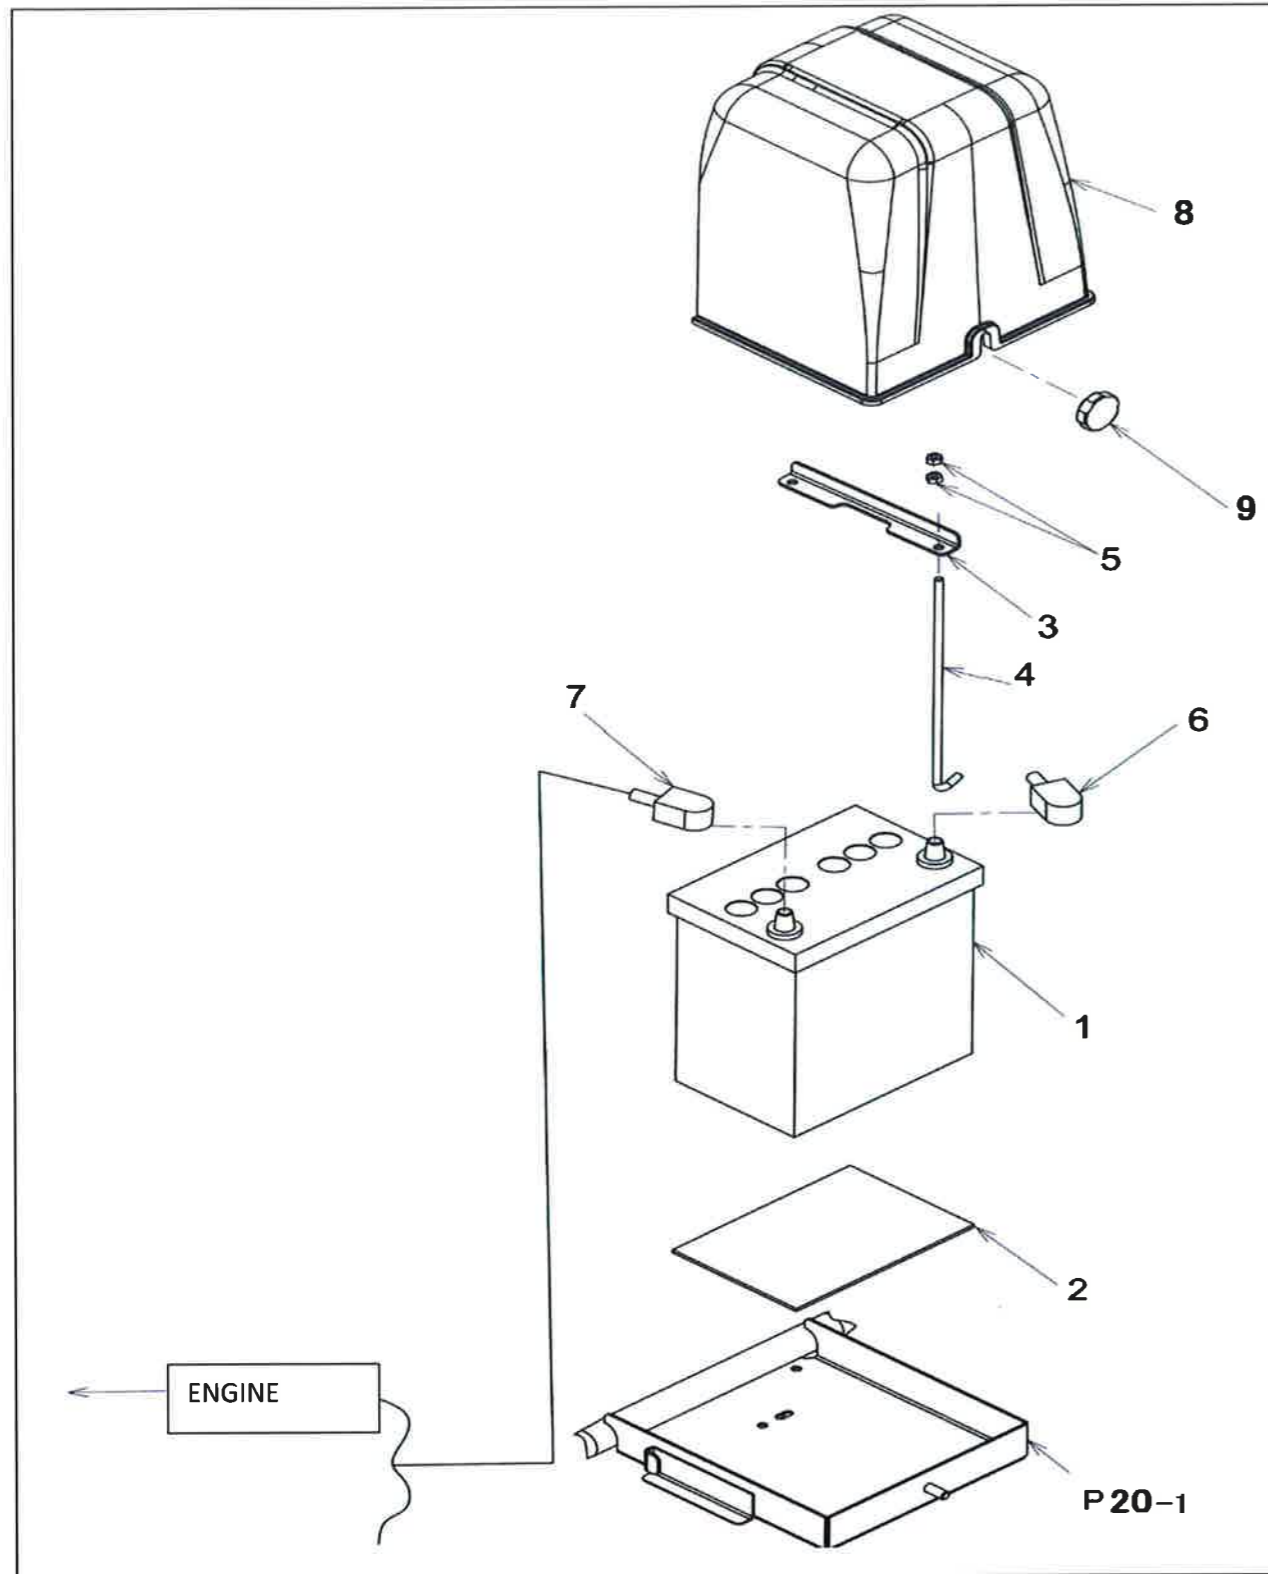

B96-600-81 BATTERY

No	Parts number	Parts name	Quantity	Recommend spare parts	Remarks
1	91890-040B19L	BATTERY 40B19L	1		
2	89902-M56-001	RUBBER, ANTIVIBRATION	1		
3	86901-B96-800	CLAMP, BATTERY	1		
4	86902-B96-000	BOLT, BATTERY	2		
5	94001-06412	NUT, 6	4		
6	87100-B96-031	CORD (+), BATTERY 1300	1		
7	87200-B96-030	CORD (-), BATTERY 900	1		
11	88906-B96-031	COVER, BATTERY	1		
14	91242-0821	NUT, KNOB 8	1