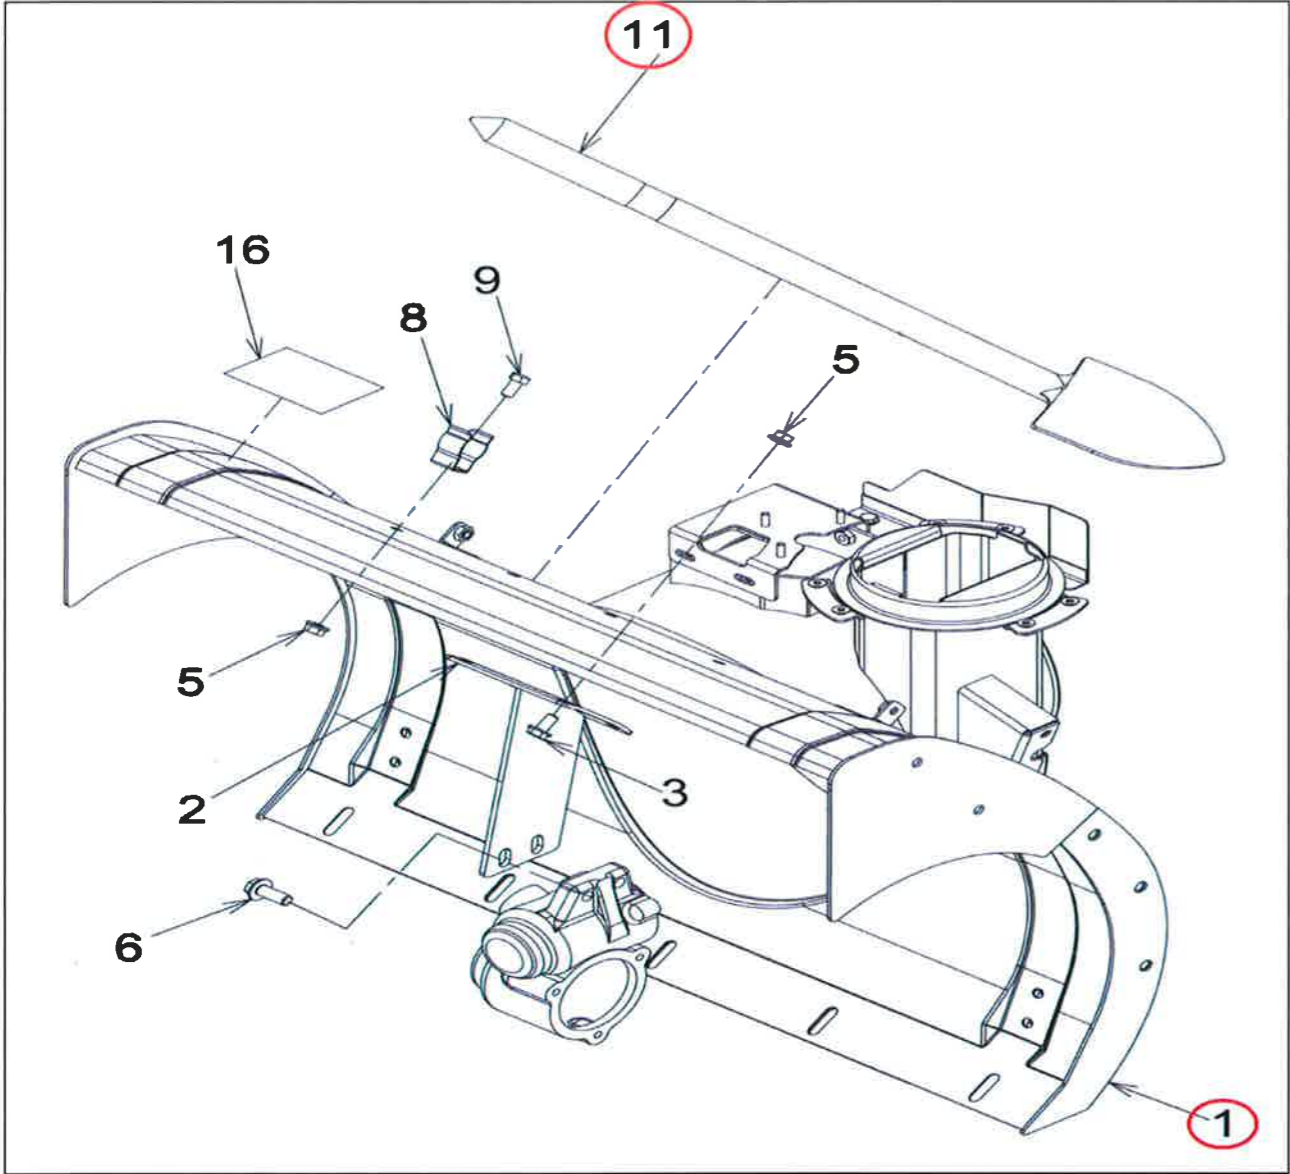

B96-600-30 HOUSING, AUGER

No	Parts number	Parts name	Quantity	Recommend spare parts	Remarks
1	31100-B96-032	HOUSING COMP, AUGER	1	D	
2	31200-B96-800	SUPPORT COMP, GEAR CASE	1		
3	93100-0801617	BOLT, FRANGE 8X16	4		
5	94002-08410	NUT, FRANGE 8	6		
6	93300-1002517	BOLT, FRANGE 10X1.25X25	2		
8	39902-A65-001	STOPPER, BAR	2	C	
9	92200-0801617	BOLT, 8X16	2		
11	39901-B51-001	BAR, SNOW DROP	1		
16	1N3390-92670	LABEL DANGER, HOUSING(AUGER	1