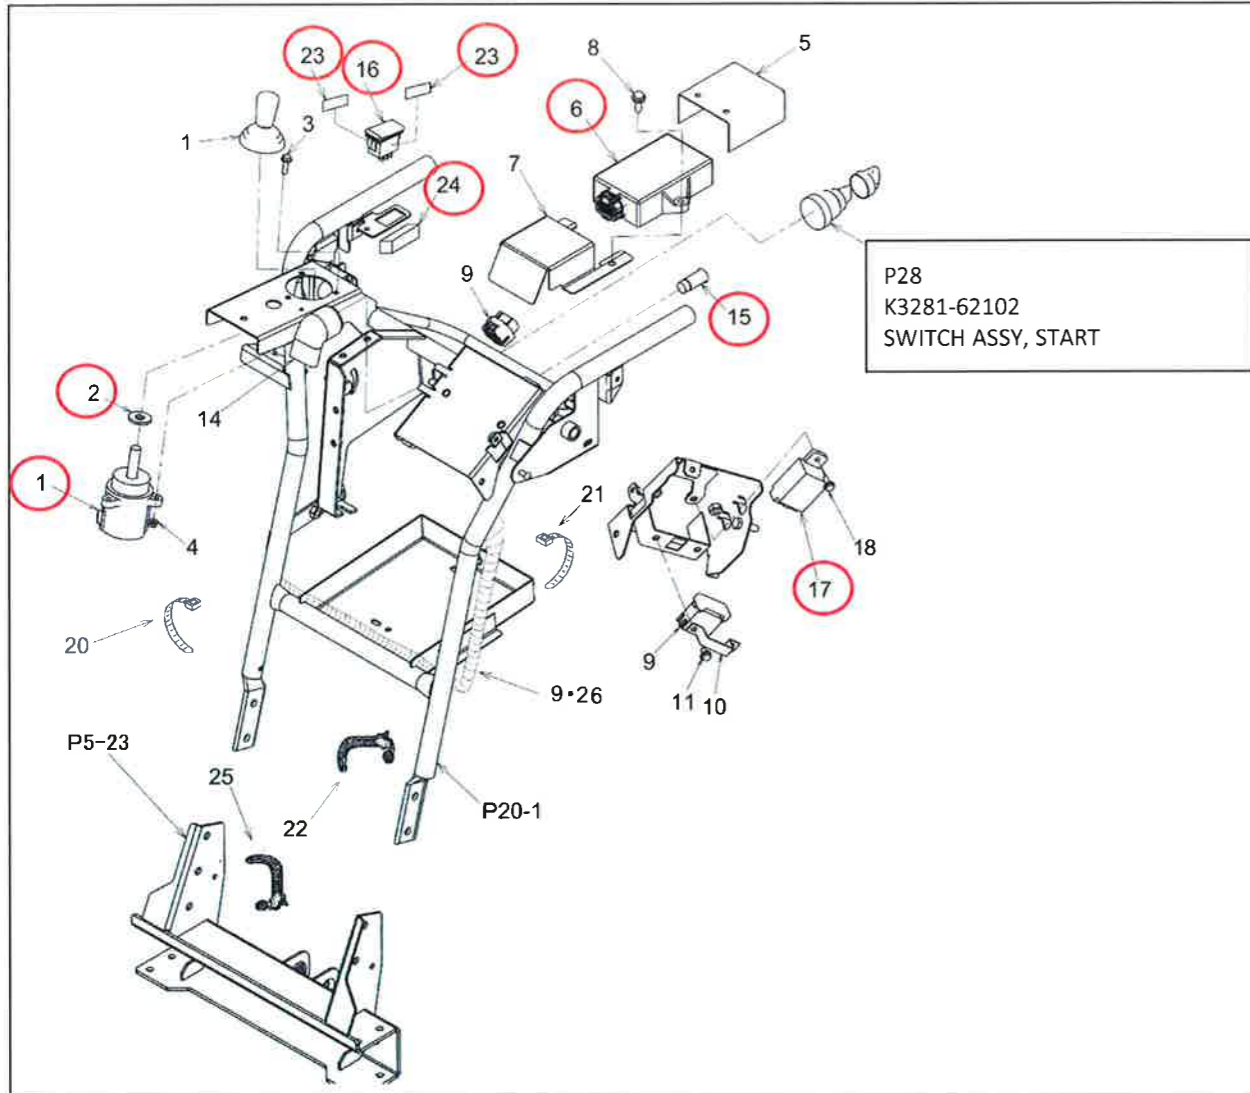

B96-600-80 ELECTRICAL EQUIPMENT

No	Parts number	Parts name	Quantity	Recommend spare parts	Remarks
1	83200-B18-000	SWITCH, CONTROL	1	A	
2	83902-B18-000	WASHER, RD 11X32X4.5	1	A	
3	93100-0602017	BOLT, FRANGE 6X20	3		
4	94002-06410	NUT, FRANGE 6	3		
5	71910-B96-800	COVER B, ECU	1		
6	84100-B96-030	ECU	1	B	
7	71908-B96-830	COVER A, ECU	1		
8	93100-0802517	BOLT, FRANGE 8X25	2		
9	85300-B96-000	HARNESS, MAIN	1		
10	82903-B50-001	BLACKET, FUSE	1		
11	93100-0601217	BOLT, FRANGE 6X12	4		
12	-				
13	88901-B82-000	COVER, KEY	1		
14	88902-B81-030	COVER, KEY SWITCH	1		
15	89100-A62-000	LAMP UNIT, PILOT	1	C	
16	83200-B96-000	SWITCH, LOCKER	1	A	
17	84200-B88-000	RELAY, CHUTE	1	C	
18	93100-0601617	BOLT, FRANGE 6X16	1		
20	91310-150	BAND, PRT1.5S	7		
21	91310-300	BAND, PRT3S	8		
22	91314-119P7	STRAP, CABLE 1-19P7	2		
23	83901-B96-000	TAPE,WATERPROOF	2	A	
24	83902-B96-000	CAP, SWITCH	1	C	
25	91314-119P7	STRAP, CABLE 1-19P7	1		
26	85901-B96-000	TAPE, TR-50NHB2m	1