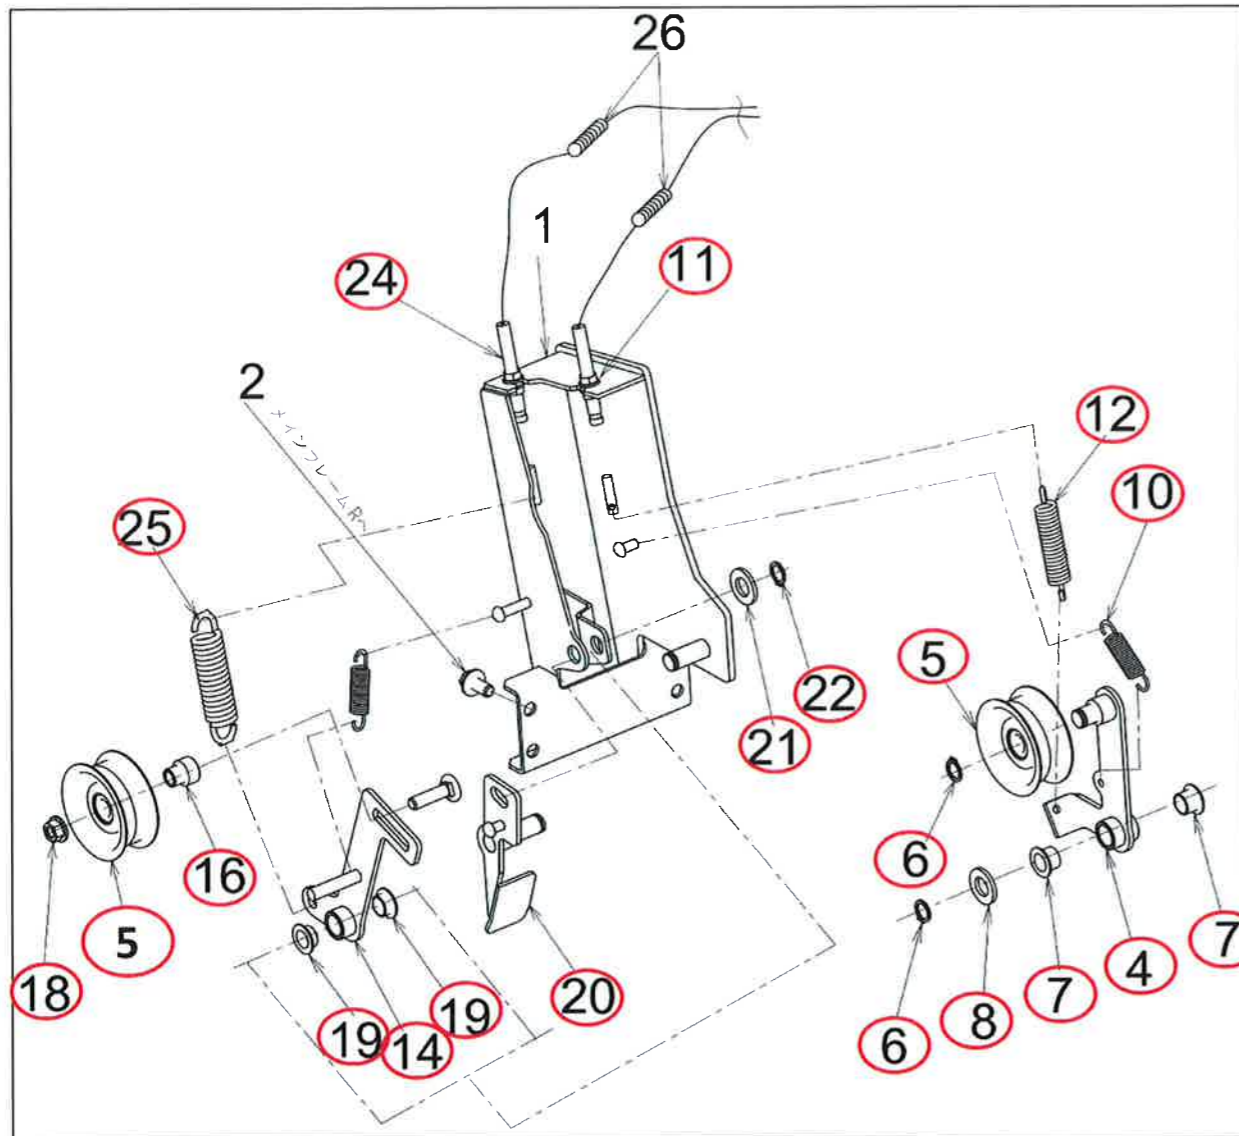

B96-600-61 TENSION

No	Parts number	Parts name	Quantity	Recommend spare parts	Remarks
1	61300-B96-831	BRACKET COMP, ARM TENSION	1		
2	93100-0801617	BOLT, FRANGE 8X16	4		
4	66200-B96-802	ARM, DRIVE CLUTCH	1	C	
5	91615-12552243	PULLEY ,TENSION 55TB1	2	B	
6	94510-12080	CIRCLIP, EX 12	2	B	
7	91644-121080	BUSH, 80F-1210	2	B	
8	94101-12010	WASHER, PLAIN 12	1	D	
10	91603-B50-001	SPRING, COIL 10X50	2	C	
11	77100-B96-050	WIRE, DRIVE CLUTCH	1	A	
12	71906-B96-000	SPRING, DRIVE TENSION	1	B	
14	66100-B96-801	ARM COMP, AUGER CLUTCH	1	C	
16	66902-B96-001	COLLER, TENSION	1	D	
17	92600-0803014	BOLT, SPECIAL 8X30	1	D	
18	94002-08410	NUT, FRANGE 8	1	A	
19	91644-120680	BUSH, 80F-1206	2	B	
20	65700-B96-803	BRAKE COMP, BLOWER	1	C	
21	94101-12010	WASHER, PLAIN 12	1	D	
22	94510-12080	CIRCLIP, EX 12	1	B	
24	77200-B96-030	WIRE, AUGER CLUTCH	1	A	
25	71907-B96-000	SPRING, AUGER TENSION	1	B	
26	91382-0703001	CORRUGATE 7X300	2