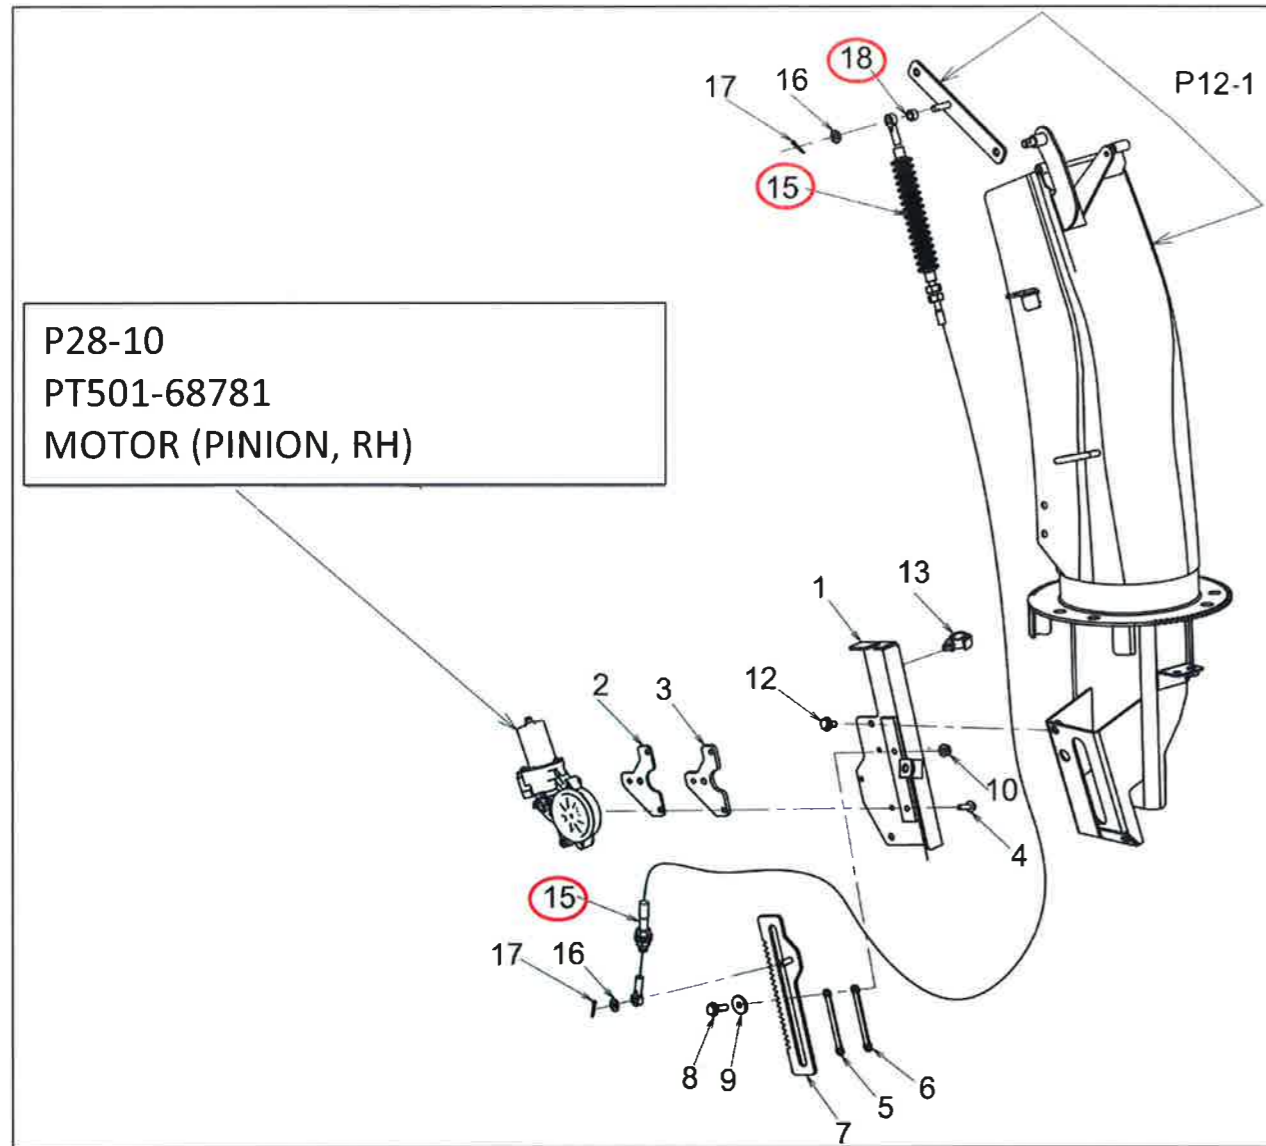

B96-600-37 MOTOR, CHUTE (ANGLE)

No	Parts number	Parts name	Quantity	Recommend spare parts	Remarks
1	33400-B96-831	BRACKET A COMP, MOTOR	1		
2	33909-B96-802	SPACER B	1		
3	33908-B96-802	SPACER A	1		
4	91274-0501612	BOLT, SPECIAL 5X16	3		
5	31907-B96-801	PLATE A, STOPPER	1		
6	31908-B96-801	PLATE B, STOPPER	1		
7	33500-B96-830	RACK COMP, CHUTE	1		
8	93100-0602017	BOLT, FRANGE 6X20	2		
9	94101-06015	WASHER, PLAIN 6	2		
10	94002-06410	NUT, FRANGE 6	2		
11	-	-	-		
12	93100-0601617	BOLT, FRANGE 6X16	2		
13	91315-C4397	CLIP, CABLE C-4397	1		
15	77400-B96-000	WIRE, CHUTE	1	A	
16	94101-06010	WASHER PLAIN, 6	2		
17	94210-20120	PIN, SPLIT 2X12	2		
18	68903-B89-001	COLLER, 6X4.5	1	C	
	PT501-68781	MOTOR (PINION, RH)	1	B