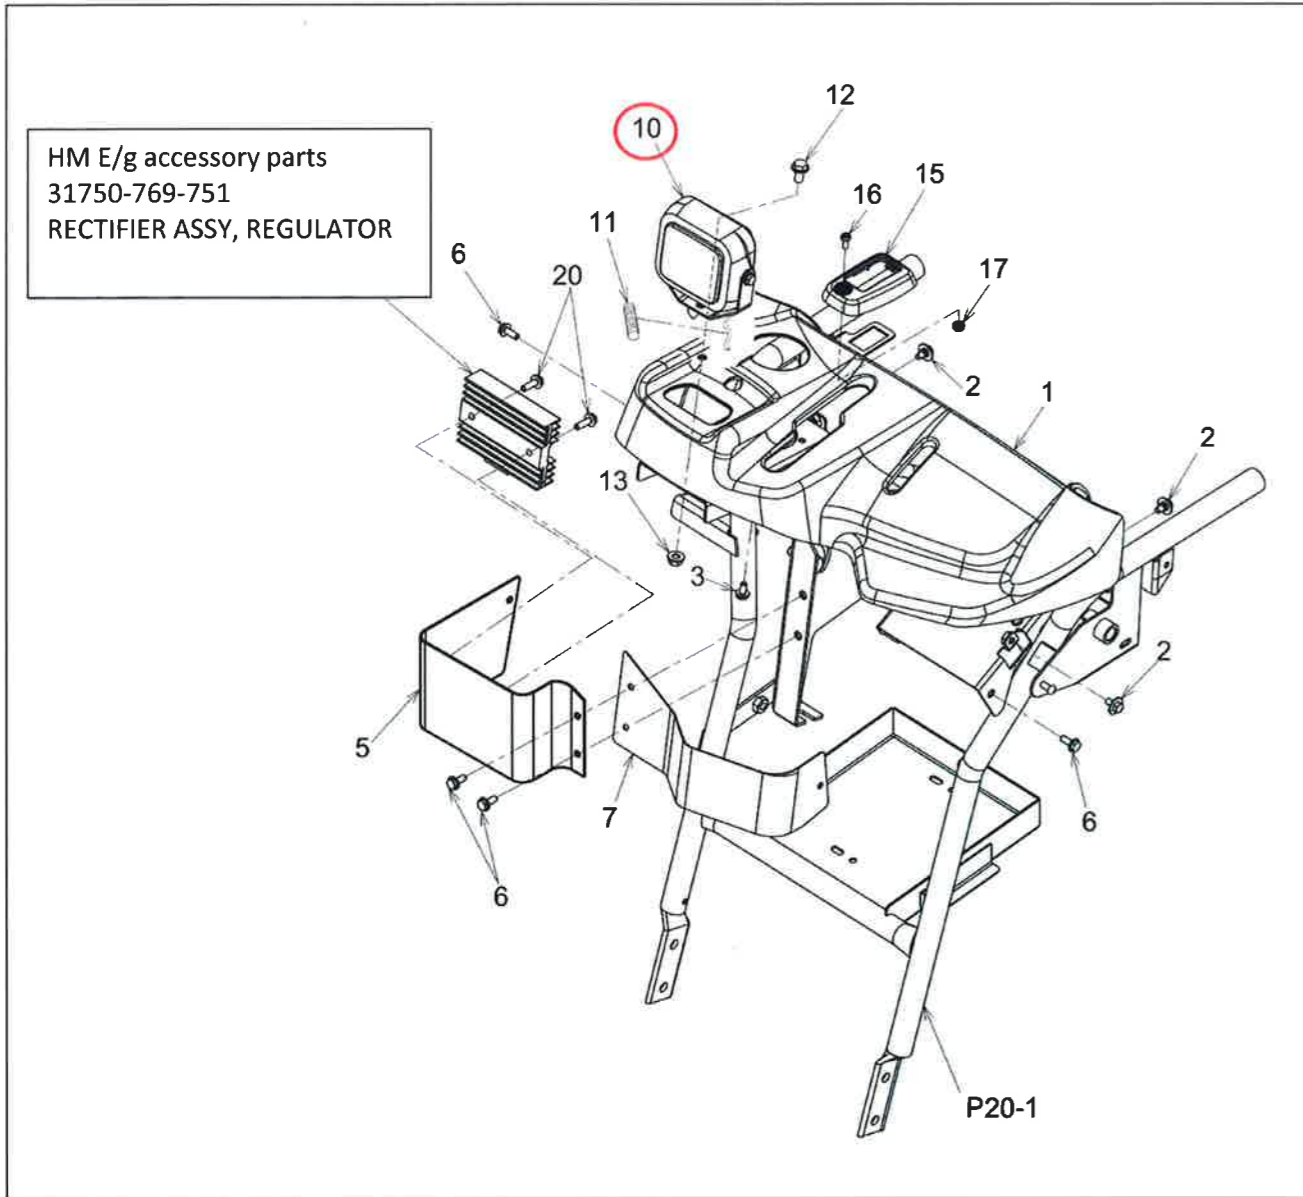

B96-600-74 PANEL, CONTROL

No	Parts number	Parts name	Quantity	Recommend spare parts	Remarks
1	78800-B96-000	PANEL, CONTROL	1		
2	48905-B96-000	BOLT, SPECIAL 6X9	3		
3	93100-0501217	BOLT, FRANGE 5X12	1		
5	78300-B96-800	COVER A COMP, FRONT	1		
6	93100-0601657	BOLT, FRANGE 6X16	4		
7	78908-B96-831	COVER B, FRONT	1		
10	83100-G18-000	LAMP, 18W	1	C	
11	91382-0700801	CORRUGATE 7X80	1		
12	93100-0801617	BOLT, FRANGE 8X16	1		
13	94002-08410	NUT, FRANGE 8	1		
15	78904-B96-000	COVER, LIFTING SWITCH	1		
16	93500-0501257	SCREW 5X12	1		
17	94002-05410	NUT, FRANGE 5	1		
20	93100-0602017	BOLT, FRANGE 6X20	2