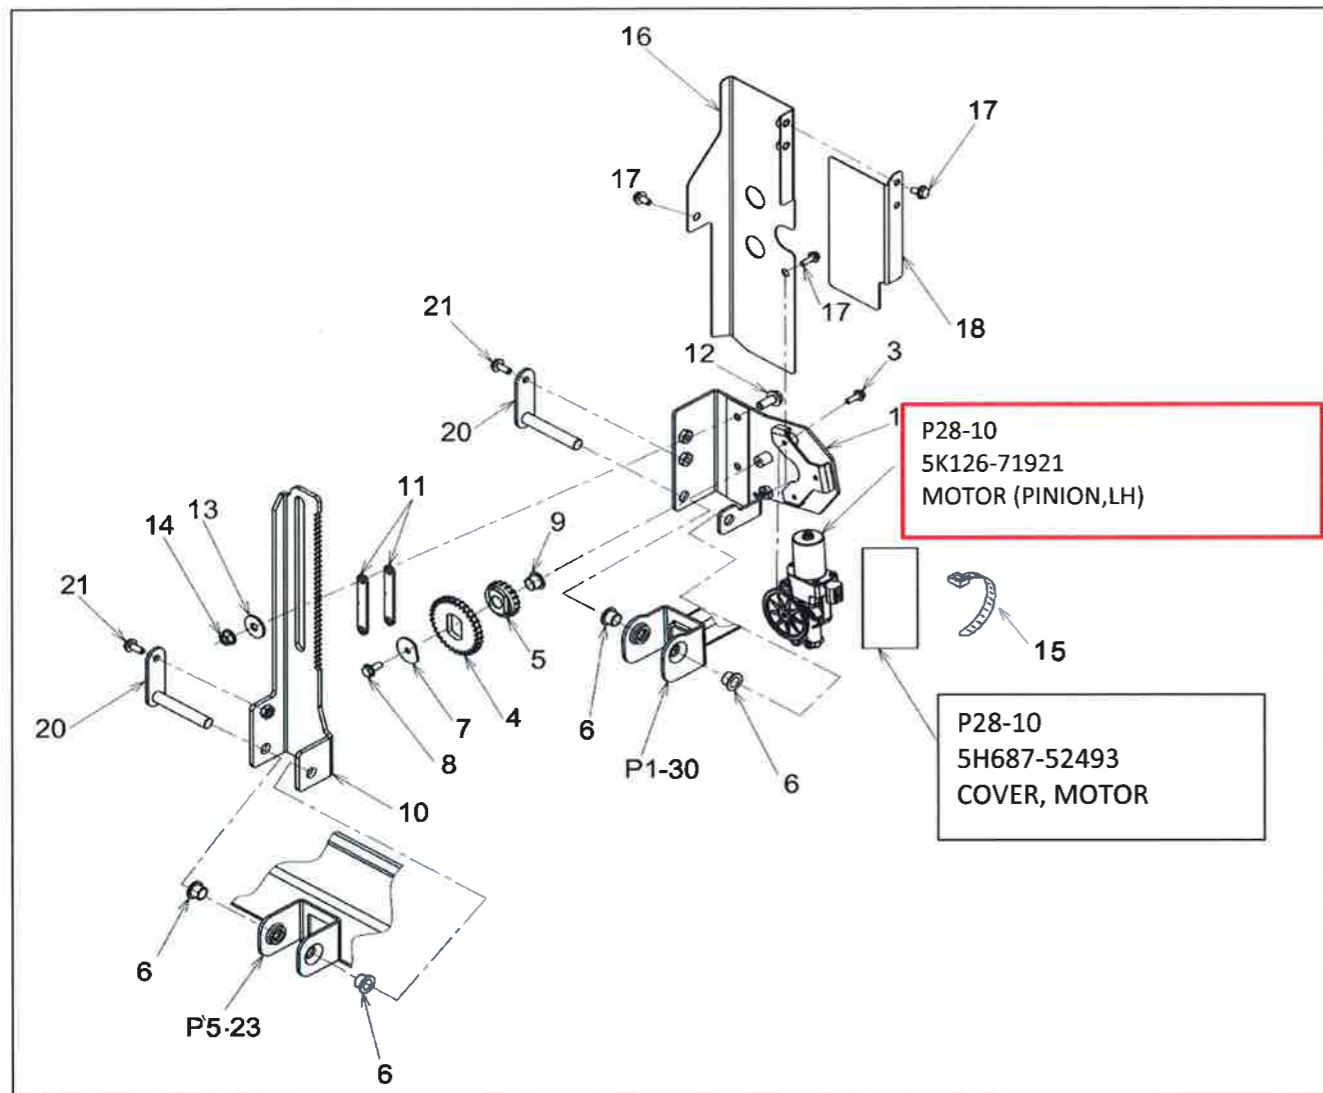

B96-600-60 LIFTING

No	Parts number	Parts name	Quantity	Recommend spare parts	Remarks
1	71300-B96-830	BRACKET B COMP, MOTOR	1		
3	91274-0501612	BOLT, SPECIAL 5X16	3		
4	33902-B56-002	GEAR, M2X32	1		
5	33903-B56-003	GEAR, M2X18	1		
6	91644-121080	BUSH, 80F-1210	4		
7	71903-B96-002	WASHER, SPECIAL 6.5X30	1		
8	93100-0601617	BOLT, FRANGE 6X16	1		
9	91644-121080	BUSH, 80F-1210	1		
10	71400-B96-850	RACK COMP, HEGHT	1		
11	71904-B96-830	PLATE, STOPPER	2		
12	93100-0802017	BOLT, FRANGE 8X20	2		
13	94101-08010	WASHER, PLAIN 8	2		
14	94002-08410	NUT, FRANGE 8	2		
15	91310-150	BAND, PRT1.5S	1		
16	72100-B96-850	COVER A COMP, MOTOR	1		
17	93100-0601217	BOLT, FRANGE 6X12	4		
18	72901-B96-850	COVER B COMP, MOTOR	1		
20	71500-B96-001	PIN 72 COMP, LEVER	2		
21	93100-0601617	BOLT, FRANGE 6X16	2		
	5K-126-71921	MOTOR (PINION,LH)	1	B