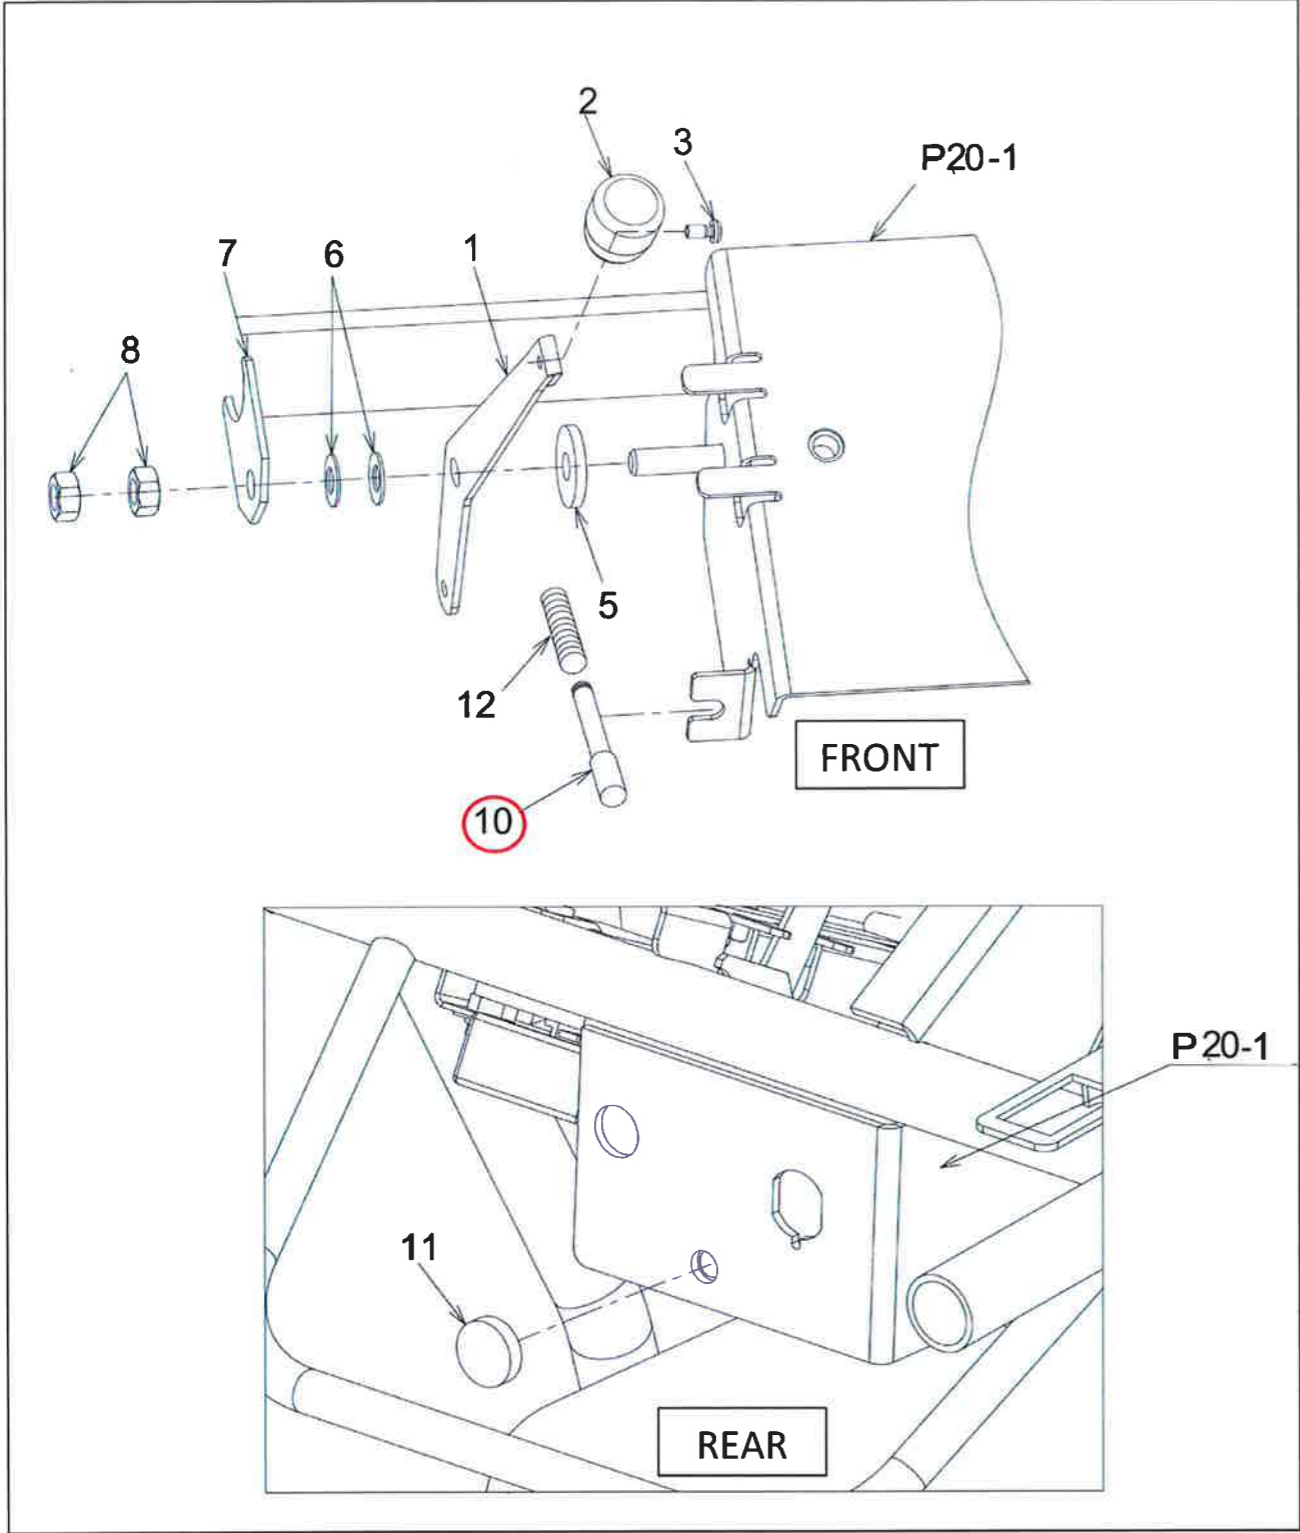

B96-600-73 THROTTLE

No	Parts number	Parts name	Quantity	Recommend spare parts	Remarks
1	75902-B96-800	LEVER, THROTTLE	1		
2	75907-B18-000	KNOB, THROTTLE LEVER	1		
3	75908-B18-001	SCREW, SPECIAL 4X8	1		
5	91251-0825321	WASHER, RD 8X25X3.2	1		
6	91252-082	WASHER, SPG H8	2		
7	77901-B96-801	PLATE, THRUST	1		
8	94001-08412	NUT,8	2		
10	77800-B96-000	WIRE, THROTTLE	1	A	
11	91358-4050923	BUSH, RUBBER SG-9A	1		
12	91382-0504701	CORRUGATE 5X470	1