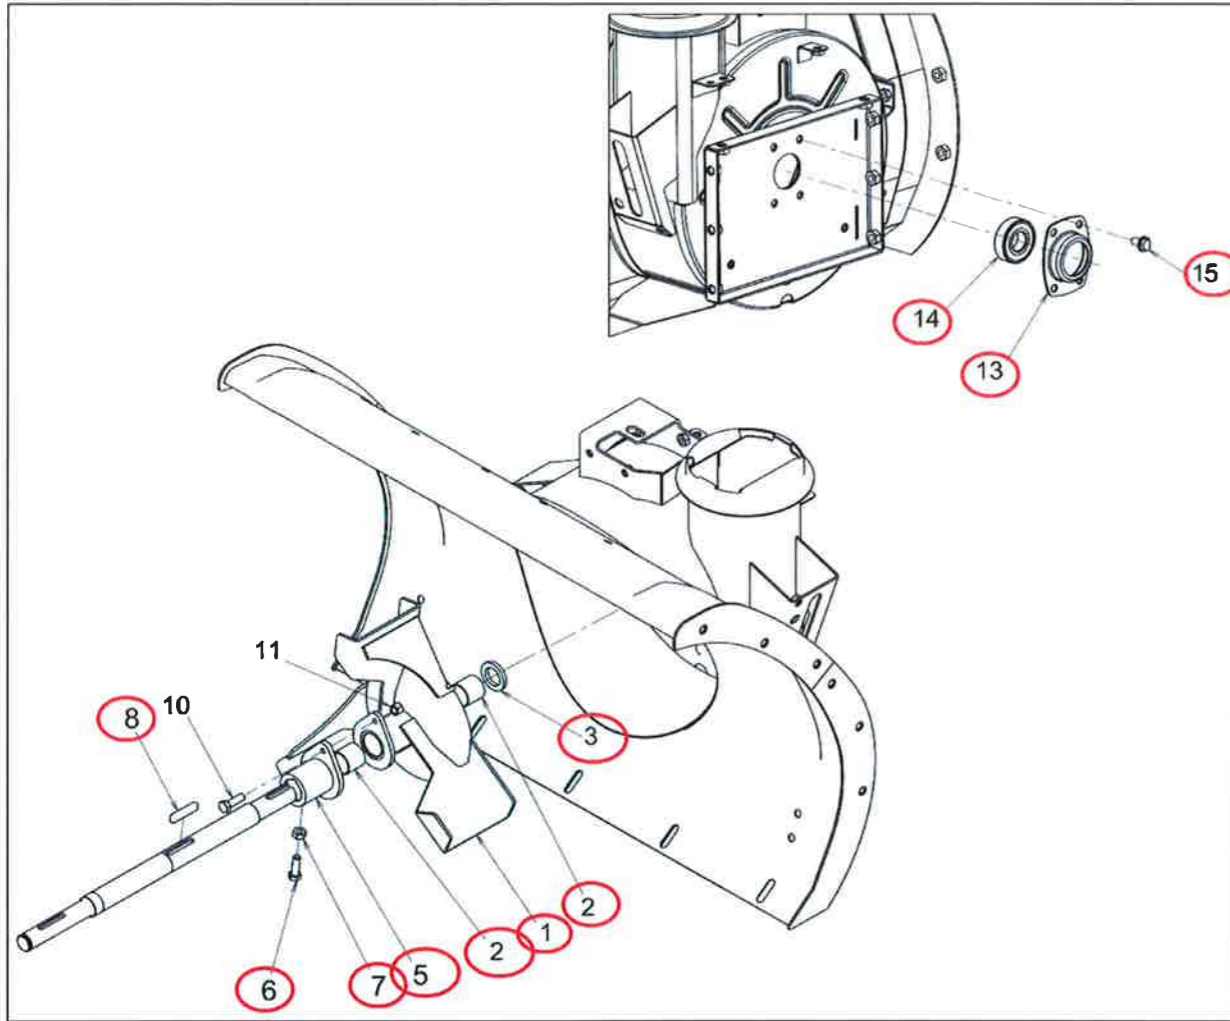

B96-600-33 BLOWER

No	Parts number	Parts name	Quantity	Recommend spare parts	Remarks
1	36100-B96-801	BLOWER COMP	1	D	
2	91646-2525R	BUSH, BM2525FS	2	C	
3	91251-2235451	WASHER, RD 22X35X4.5	1	D	
5	36300-B96-802	FRANGE COMP, BLOWER SHAER	1	C	
6	91212-0820147	BOLT, SPECIAL 8X20	1	C	
7	94003-08412	NUT, SPECIAL 8	1	C	
8	97114-040241	KEY, 7X7X40RR	1	B	
10	92200-0602517	BOLT, 6X25	1		
11	91234-064110	NUT, TOUGH LOCK 6	1		
13	25901-B01-000	CASE B, BEARING	1	B	
14	96105-06222	BEARING, 62/22UU	1	A	
15	93100-0801617	BOLT, FRANGE 8X16	4	C