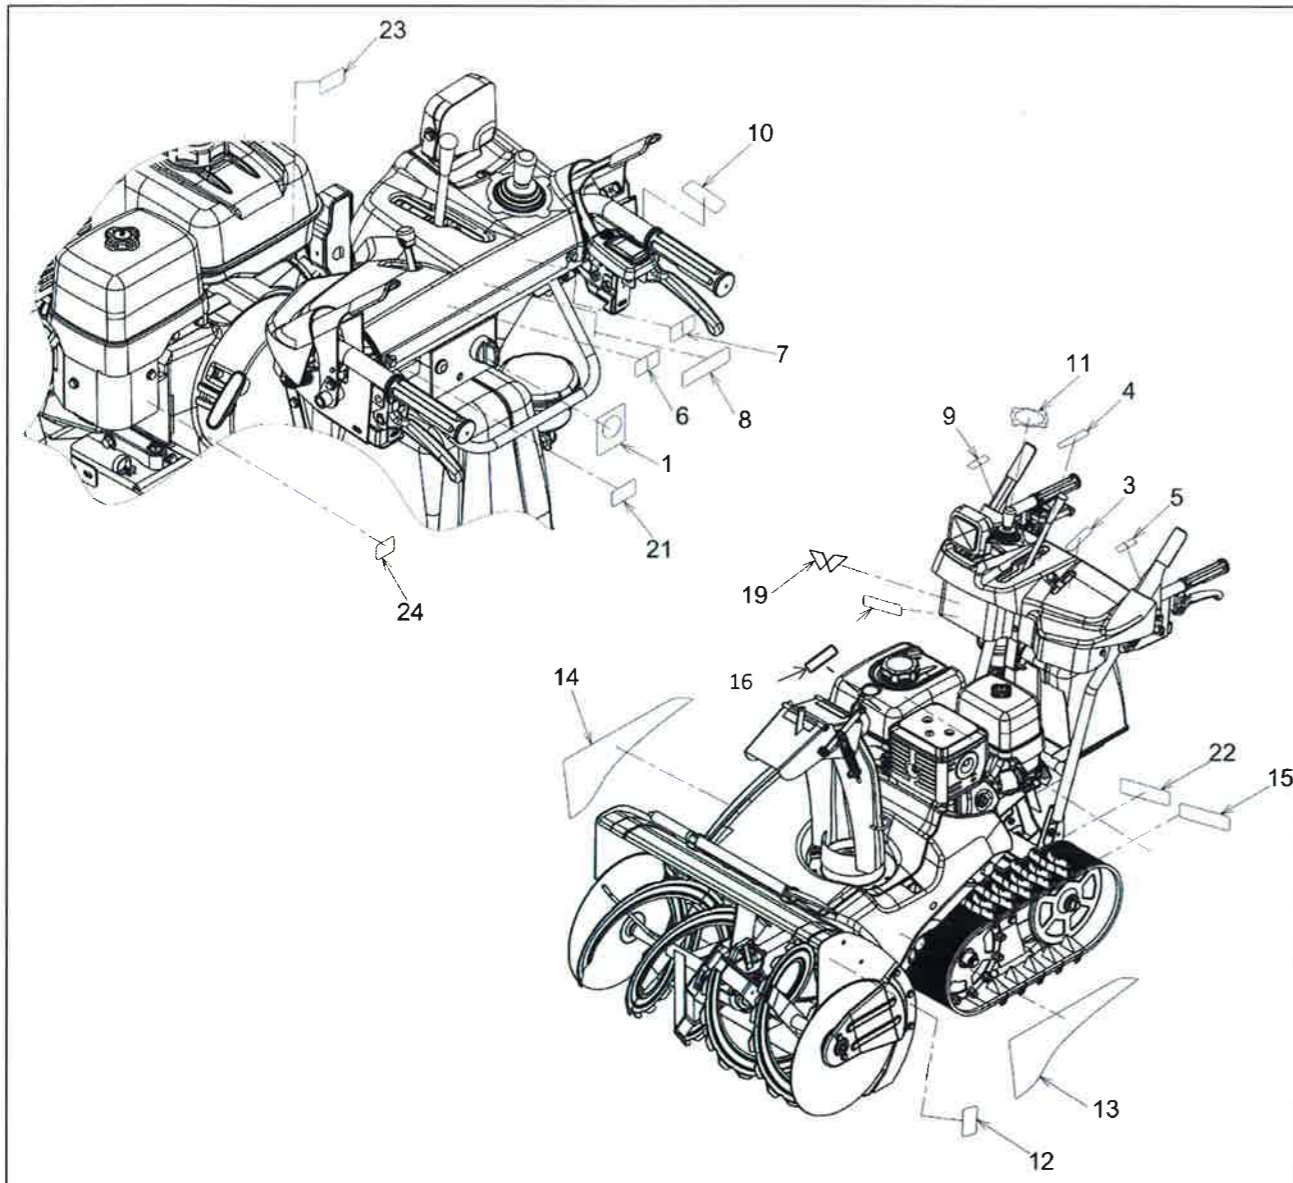

B96-600-90 LABEL

No	Parts number	Parts name	Quantity	Recommend spare parts	Remarks
1	79931-B96-000	MARK, ENGINE SWITCH	1		
2	-				
3	79903-B96-001	MARK, THROTTLE	1		
4	79904-B96-002	MARK, CHANGE	1		
5	79933-B96-000	MARK, DRIVE	1		
6	79934-B96-000	MARK L, SIDE CLUTCH	1		
7	79935-B96-000	MARK R, SIDE CLUTCH	1		
8	79943-B96-000	LABEL, WARNING	1		
9	79936-B96-000	MARK, AUGER CLUTCH	1		
10	79937-B96-000	MARK, AUGER HEIGHT	1		
11	79910-B96-003	MARK, CHUTE	1		
12	79941-B96-000	LABEL, COVER.BELT CAUTION	2		
13	79911-B96-001	MARK L, SXC1070	1		
14	79912-B96-001	MARK R, SXC1070	1		
15	79939-B96-001	MARK, CE	1		
16	79928-B56-000	LABEL, MUFLER CAUTION	1		
17	-				
18	-				
19	79912-B97-000	MARK, WADO	1		
20	79904-B89-000	LABEL, WADO 78	1		
21	79938-B96-000	MARK, FUSE	1		
22	91906-001	NAMEPLATE	1		
23	79940-B96-001	MARK, NOISE	1		
24	79942-B96-000	LABEL, CHOKE	1