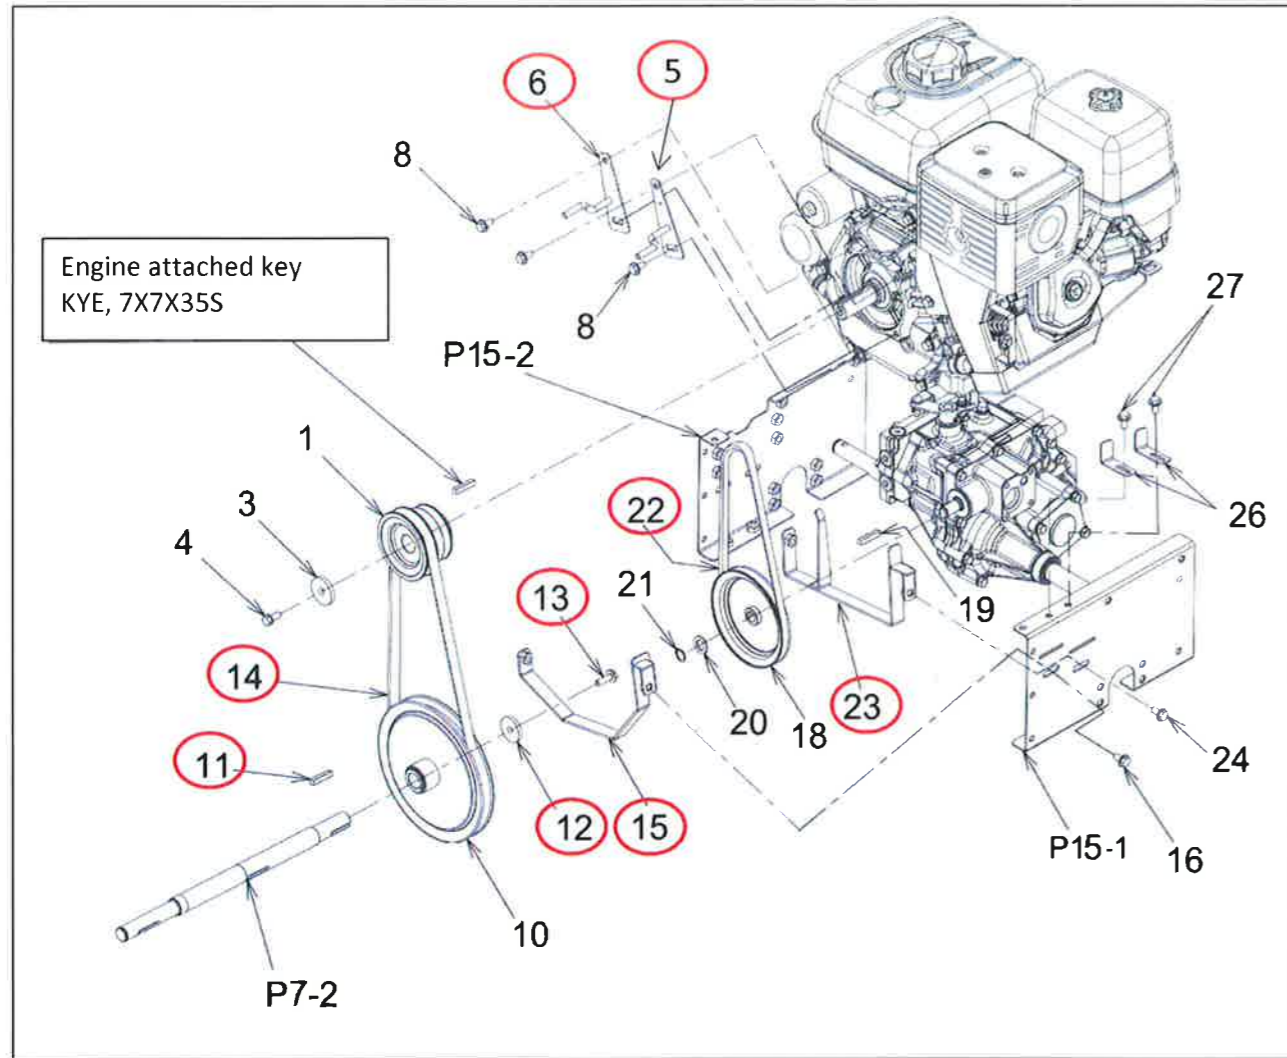

B96-600-62 POWER TRANSMISSION

No	Parts number	Parts name	Quantity	Recommend spare parts	Remarks
1	63909-B96-700	PULLEY, ENGINE	1		
3	91251-0835451	WASHER, RD 8X35X4.5	1		
4	93100-0802517	BOLT, FRANGE 8X25	1		
5	63400-B96-850	STOPPER AL COMP, BELT	1	C	
6	63500-B96-832	STOPPER AR COMP, BELT	1	C	
8	93100-0801617	BOLT, FRANGE 8X16	4		
10	63100-B96-002	PULLEY COMP, 203.2B	1		
11	97114-035141	KEY, 7X7X35SR	1	C	
12	91251-0835321	WASHER, RD 8X35X3.2	1	C	
13	93100-0802517	BOLT, FRANGE 8X25	1	C	
14	63903-B96-000	BELT W800, SB37	1	A	
15	65400-B96-830	STOPPER D COMP, BELT	1	C	
16	93100-0801617	BOLT, FRANGE 8X16	2		
18	63200-B96-001	PULLEY COMP, HST	1		
19	97112-020141	KEY, 5X5X20SR	1		
20	91251-1525231	WASHER, RD 15X25X2.3	1		
21	94510-15080	CIRCLIP, EX 15	1		
22	63901-B96-000	BELT RED S II, SA33	1	A	
23	65200-B96-830	STOPPER B COMP, BELT	1	C	
24	93100-0801617	BOLT, FRANGE 8X16	2		
26	65903-B96-802	STOPPER C, BELT	2	C	
27	93100-0601217	BOLT, FRANGE 6X12	2