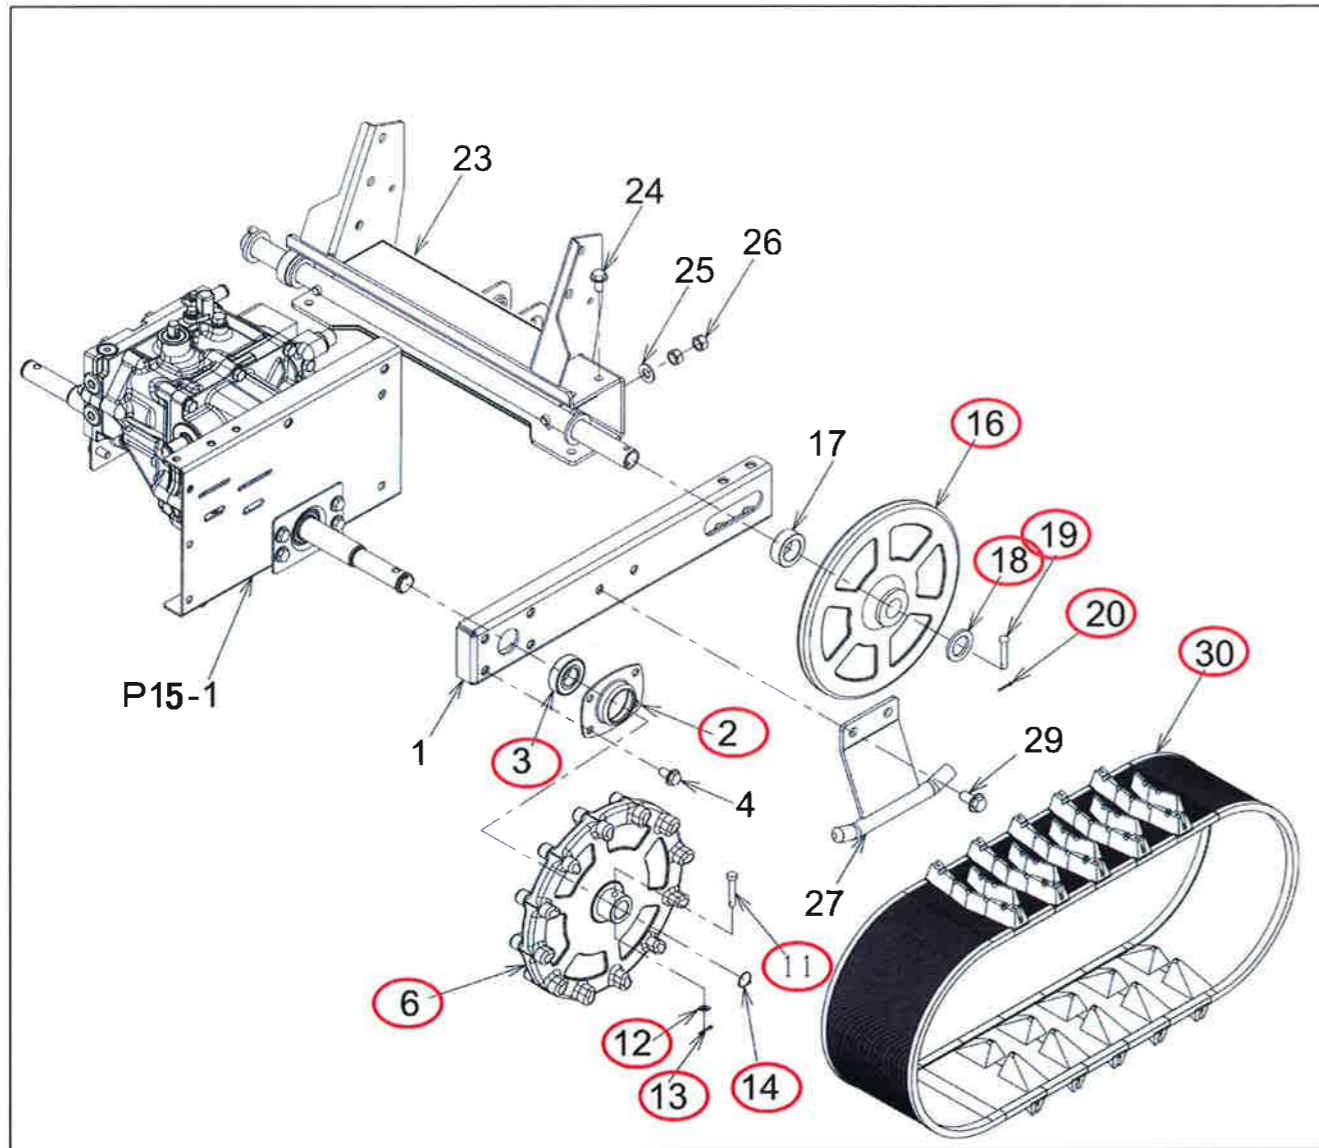

B96-600-20 CRAWLER

No	Parts number	Parts name	Quantity	Recommend spare parts	Remarks
1	21100-B96-803	FRAME COMP, CRAWLER	2		
2	22902-B96-000	CASE, BEARING 6004	2	B	
3	96105-06004	BEARING, 6004UU	2	B	
4	93100-0801617	BOLT, FRANGE 8X16	8		
6	22600-B96-001	SPROCKET COMP, CRAWLER	2	C	
11	26901-B96-002	PIN, DRIVE	2	A	
12	94101-06010	WASHER, PLAIN 6	2	A	
13	94210-20120	PIN SPLIT, 2X12	2	A	
14	94510-20080	CIRCLIP, EX 20	2		
16	22901-B96-000	WHEEL, DRIVEN	2	D	
17	22905-B96-800	COLLER, 24X13	2		
18	91251-2235321	WASHER, RD 22X35X3.2	2	B	
19	94330-0603510	PIN, 6X35	2	B	
20	94210-20120	PIN, SPLIT 2X12	2	A	
22	21400-B96-830	SHAFT COMP, REAR	1		
23	21500-B96-831	FRAME COMP, REAR	1		
24	93100-0801617	BOLT, FRANGE 8X16	8		
25	94101-10010	WASHER, PLAIN 10	2		
26	94005-10412	NUT, SPECIAL 10X1.25	4		
27	22100-B96-800	GUIDE L COMP, CRAWLER	1		
28	22200-B96-800	GUIDE R COMP, CRAWLER	1		
29	93300-1002017	BOLT, FRANGE 10X1.25X20	4		
30	L6161-26151	CRAWLER(130-59X23)	2	C