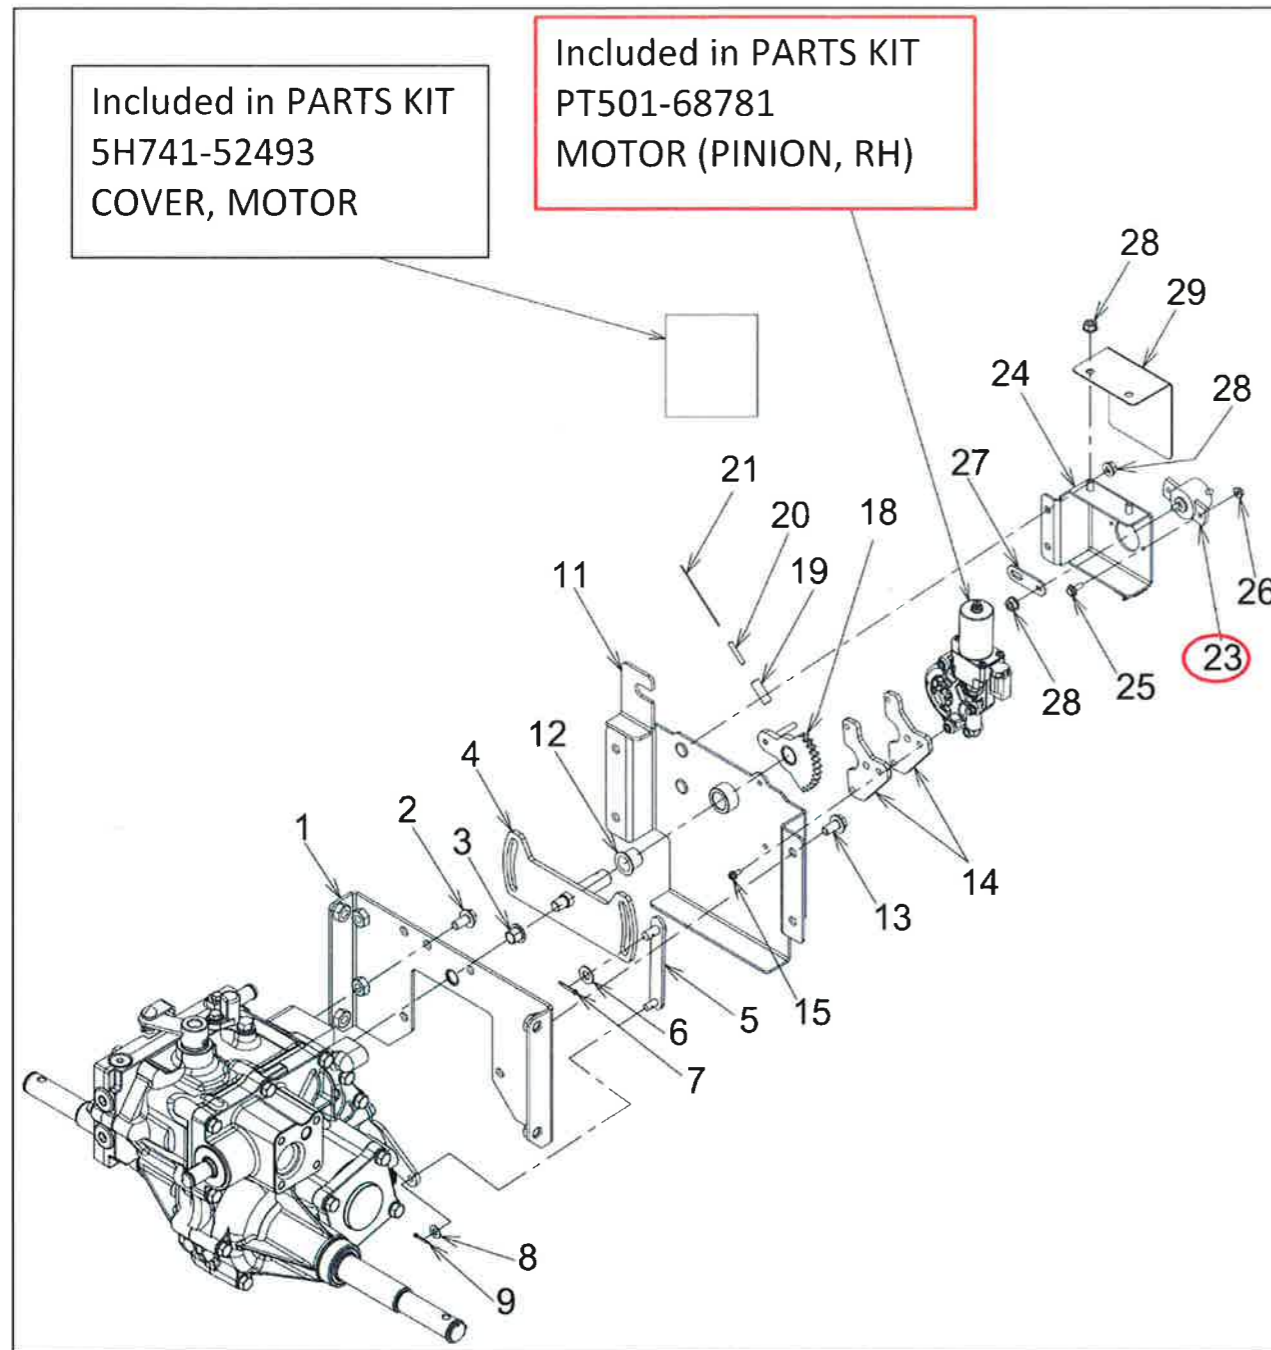

B96-600-11 CLUTCH, SIDE

No	Parts number	Parts name	Quantity	Recommend spare parts	Remarks
1	12100-B96-830	BASE COMP, MISSION	1		
2	93100-0801617	BOLT, FRANGE 8X16	9		
3	91644-101080	BUSH, 80F-1010	1		
4	12200-B96-700	ARM COMP, SEESAW	1		
5	12400-B96-002	ARM COMP, BRAKE	2		
6	94101-08010	WASHER, PLAIN 8	2		
7	94210-25150	PIN, SPLIT 2.5X15	2		
8	94101-06010	WASHER, PLAIN 6	2		
9	94210-20120	PIN, SPLIT 2X12	2		
11	12300-B96-830	BRACKET COMP, MOTER	1		
12	91644-151580	BUSH, 80F-1515	1		
14	33909-B96-802	SPACER B	2		
15	91274-0502011	BOLT, SPECIAL 5X20	3		
16	-				
17	-				
18	12600-B96-803	GEAR COMP	1		
19	94319-60025	PIN, SPG 6X25	1		
20	94319-35025	PIN, SPG 3.5X25	1		
21	75913-B18-000	WIRE, SPECIAL 1.2X100	1		
23	83100-B89-001	SENSOR, ANGLE RPA211	1	B	
24	12700-B96-831	BRACKET COMP, SENSOR	1		
25	83902-B89-000	BOLT, SPECIAL 4X12	2		
26	94002-04410	NUT, FRANGE 4	2		
27	89301-B96-800	STAY, SIDE CLUTCH	1		
28	94002-06410	NUT, FRANGE 6	3		
29	18901-B96-830	COVER, SIDE CLUTCH	1		
30	94002-06410	NUT, FRANGE 6	2		
	PT501-68781	MOTOR (PINION, RH)	1	B