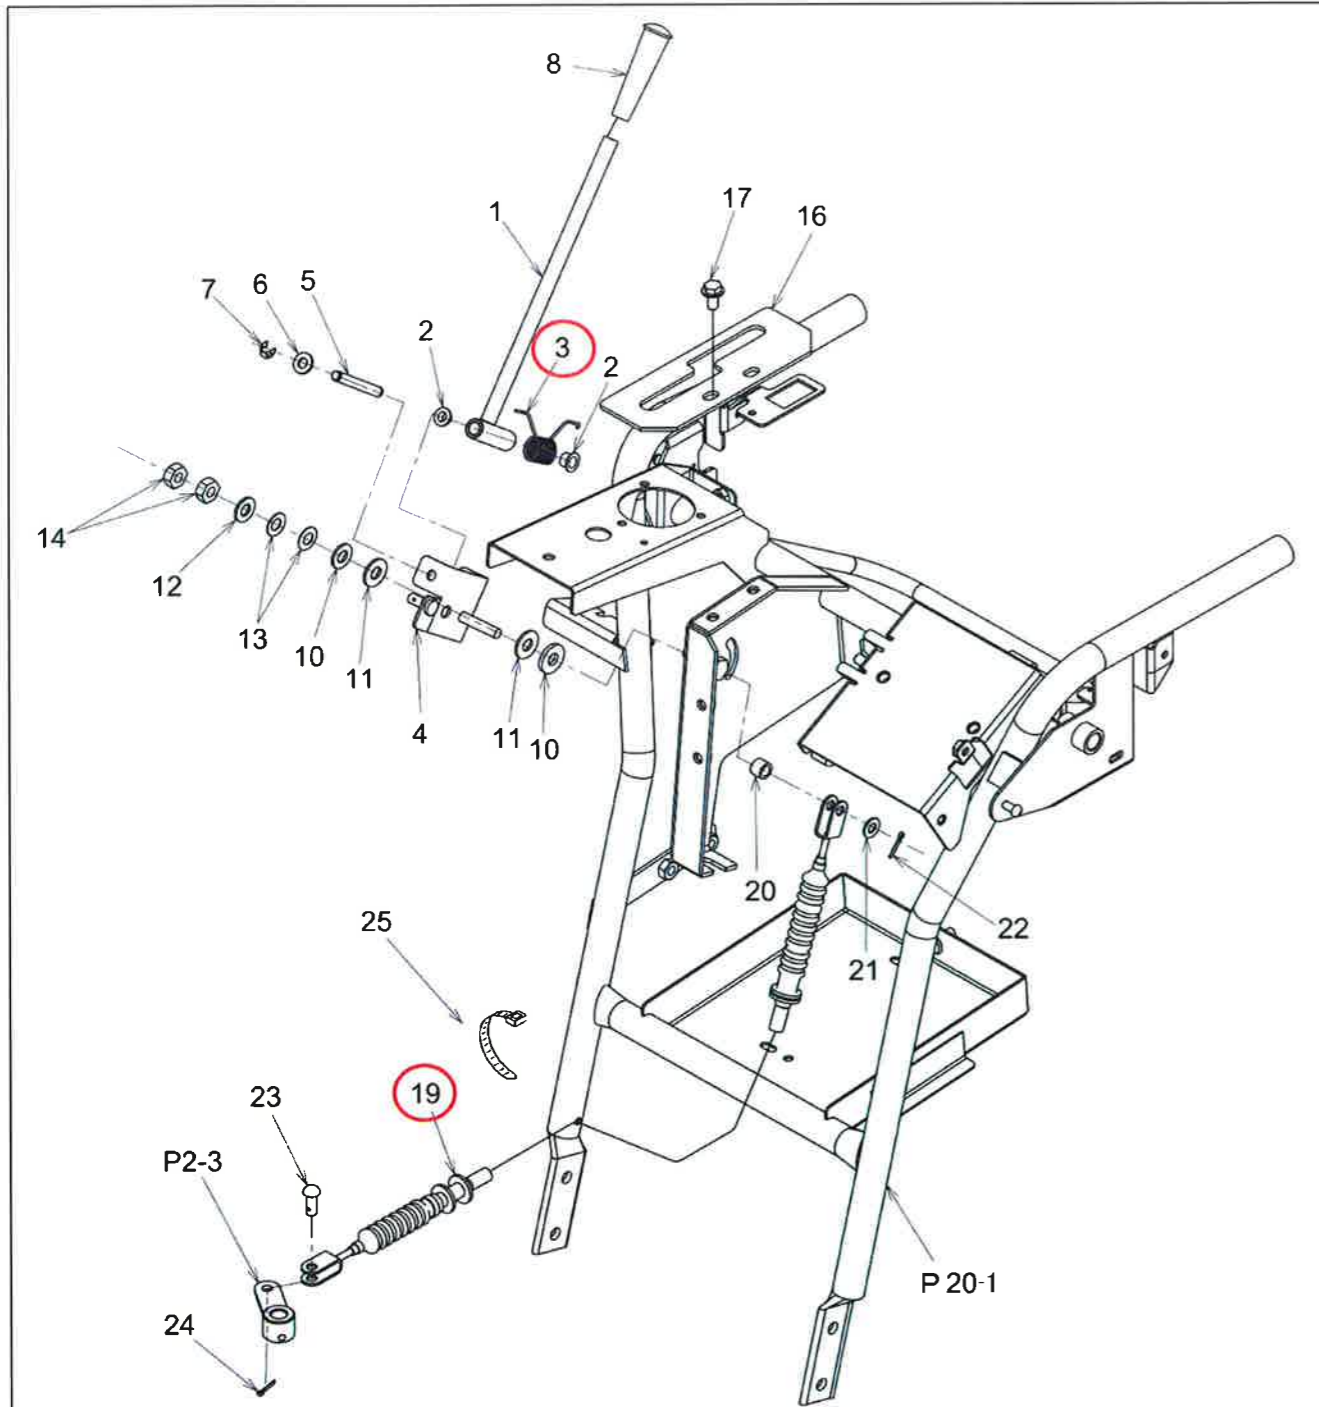

B96-600-71 LEVER, CHANGE

No	Parts number	Parts name	Quantity	Recommend spare parts	Remarks
1	75200-B96-801	LEVER COMP, CHANGE	1		
2	91644-081580	BUSH, 80F-0815	2		
3	75904-B96-000	SPRING	1	C	
4	75100-B96-802	BRACKET COMP, CHANGE LEVER	1		
5	75901-B96-001	SHAFT, CHANGE LEVER	1		
6	94101-08010	WASHER, PLAIN 8	2		
7	94511-07010	E RING, 7	2		
8	91731-1208014	GRIP, LEVER OH12	1		
10	91251-1025321	WASHER, RD 10X25X3.2	2		
11	91648-8010	WASHER, 80W-10	2		
12	94101-10010	WASHER, PLAIN 10	1		
13	91252-102	WASHER, SPG H10	2		
14	91235-10100	NUT, HARD LOCK 10	1		
16	75903-B96-831	PLATE, GUIDE	1		
17	93100-0601617	BOLT, FRANGE 6X16	2		
19	77300-B96-000	WIRE, CHANGE MAIN	1	A	
20	08901-G01-000	COLLER, 8X13.8X10	1		
21	94101-08010	WASHER, PLAIN 8	1		
22	94210-25150	PIN SPLIT, 2.5X15	1		
23	94330-0802010	PIN, 8X20	1		
24	94210-25150	PIN, SPLIT 2.5X15	1		
25	91310-150	BAND, PRT1.5S	1		Δ' 18.5.9