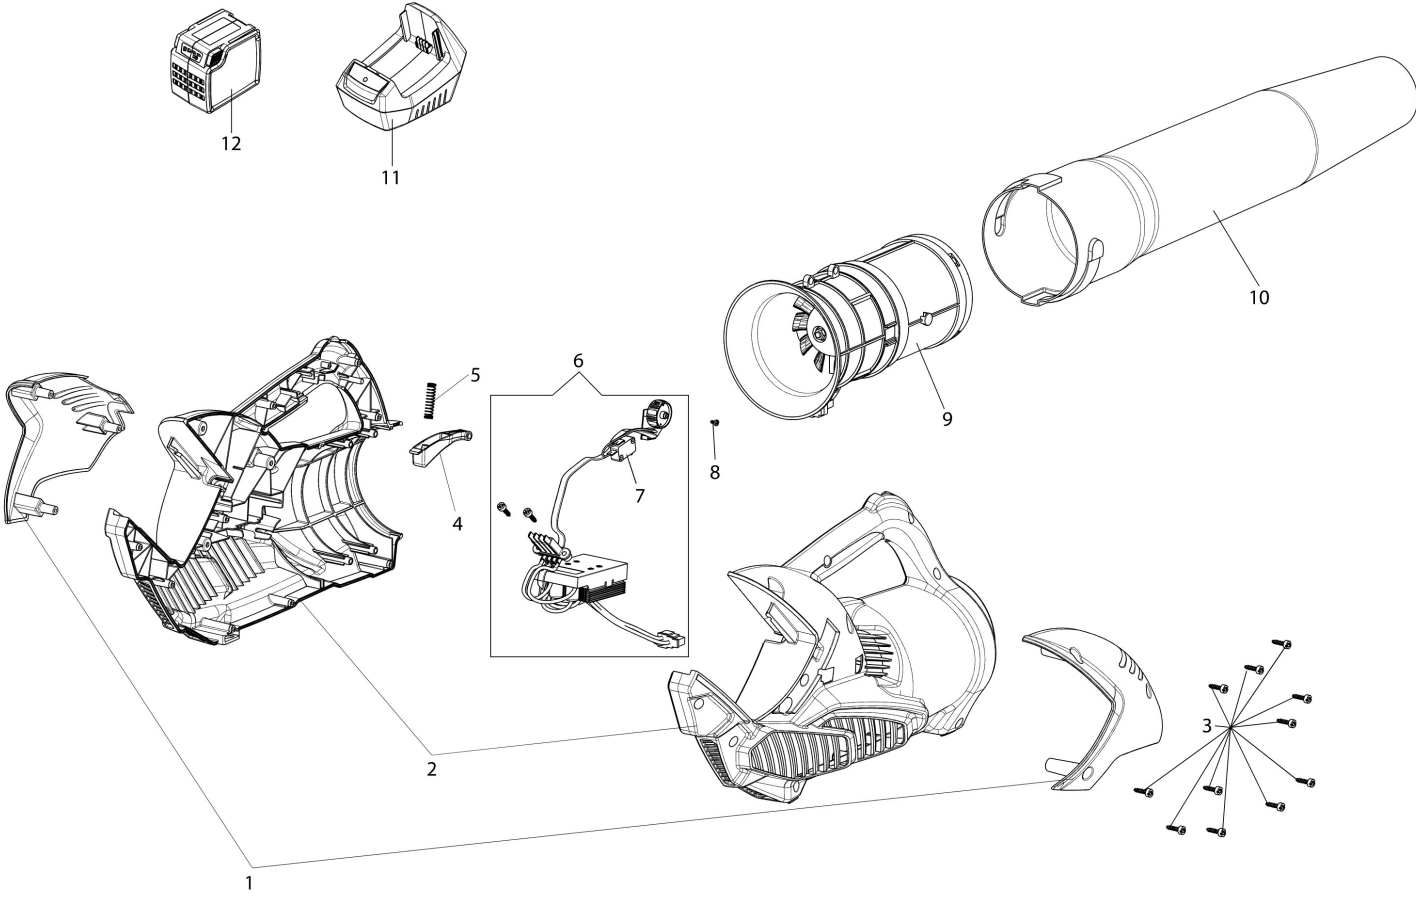

BVI 60 Blower

Documents

[Complete illustrated parts list](#)

Illustration Complete illustrated parts list

Illustration Complete illustrated parts list

Ref.Nu	Qty	Part number	Description	Validity from	Validity till	Notes	Bulletin
1	1	54060029	Bowl cap				
2	1	54060031	Motor housing				
3	11	3893016AR	Screw				
4	1	54060005R	Throttle lever				
5	1	54060006R	Spring				
6	1	54062001R	Electrical parts				
7	1	54040016R	Switch				
8	1	094500317R	Screw				
9	1	54062002R	Complete motor				
10	1	54060007R	Tube				
11	1	54030007	Battery charger				
12	1	54030001	Battery			40V - 2,5AH	
12	1	54030002	Battery			40V - 5AH	