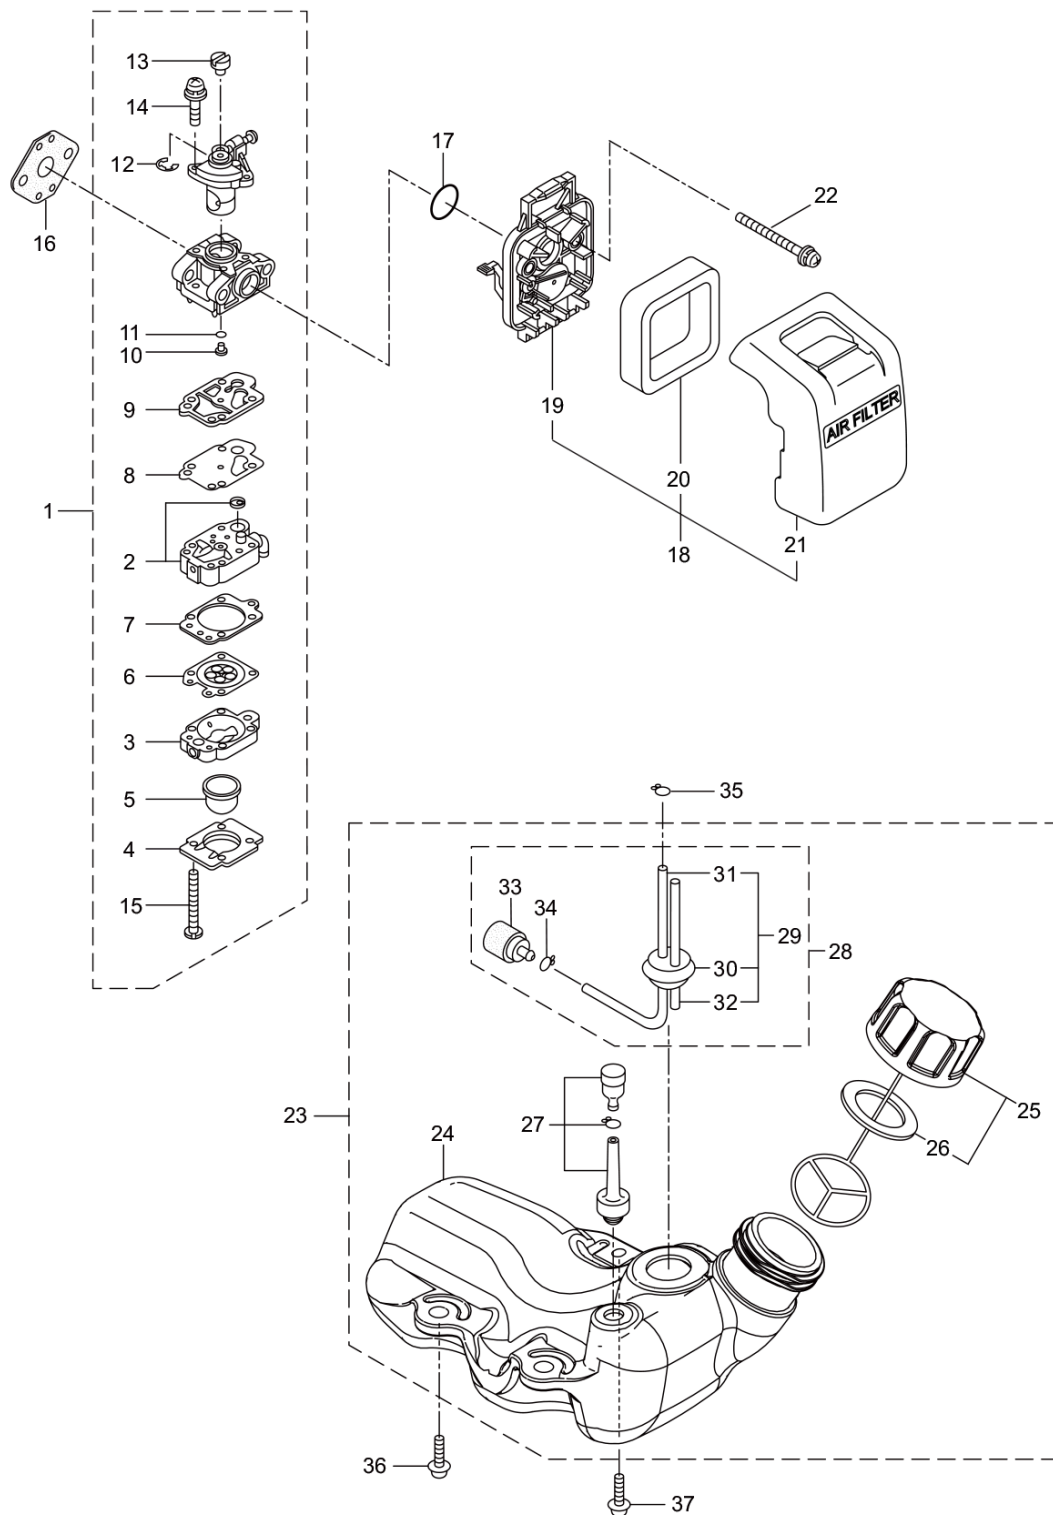

WX27 6. CARBURETOR, FUEL TANK

Status	Position	Parts Number	Parts Name	Unit Quantity	Lot Order Quantity	Remarks	Maker code
	1	276323	CARBURETOR ASSY	1		Incl.2-15 New gasket required	
	2	281597	BODY	1			
	3	262991	PURGE BODY	1			
	4	262992	COVER	1			
	5	261874	PRIMER	1			
	6	283905	DIAPHRAGM METERRING	1			
	7	262993	GASKET	1			
	8	262994	DIAPHRAGM	1			
	9	282576	GASKET	1			
	10	289396	JET	1			
	11	261871	O-RING	1			
	12	261876	RING	1			
	13	261658	SWIVEL	1			
	14	264682	SCREW	2			
	15	262996	SCREW	4	5		
	16	261864	GASKET	1	5		
	17	264691	O-RING	1	5		
	18	277935	AIR CLENAER ASSY	1		Incl.19-21	
	19	265576	FILTER HOLDER	1			
	20	264695	FILTER	1			
	21	277554	AIR CLEANER COVER	1			
	22	269834	SCREW	2	5		
	23	276310	TANK ASSY	1		Incl.24-34	
	24	273467	FUEL TANK	1			
	25	275306	FUEL TANK CAP ASSY	1		Incl.26	
	26	274875	PACKING	1			
	27	261696	BREATHER ASSY	1			
	28	265752	FUEL PIPE ASSY	1		Incl.29-34	
	29	264031	FUEL PIPE ASSY	1		Incl.30-32	
	30	261115	GROMMET	1			
	31	261690	FUEL PIPE	1		160L	
	32	263038	RETURN PIPE	1		3x6x85L	
	33	277887	FILTER ASSY	1			
	34	261117	CLIP	1			
	35	261117	CLIP	1			
	36	269828	SCREW	2	5	M5x16	
	37	281208	SCREW	1	5	M5x16