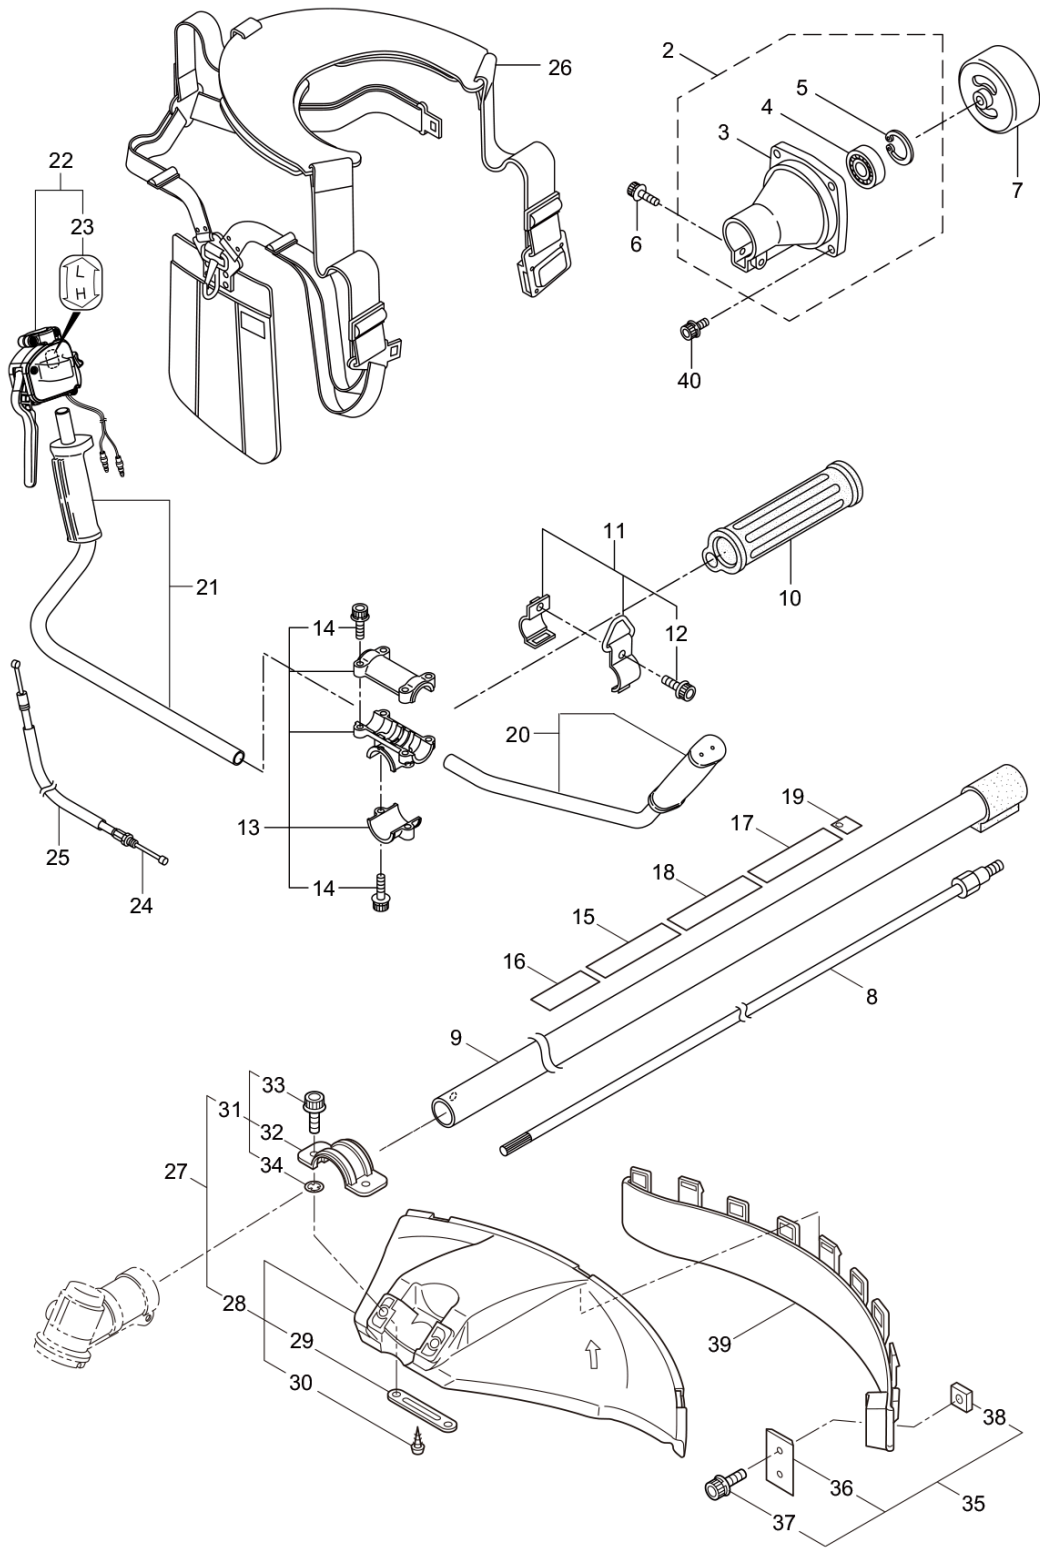

2

3

4

5

6

Status	Position	Parts Number	Parts Name	Unit Quantity	Lot Order Quantity	Remarks	Maker code
	1	247688	CYLINDER KIT	1			
	2	247689	PISTON KIT	1			
	3	246924	CLUTCH KIT	1	5		
	4	247877	CARBURETOR KIT	1	5	Incl.5	
	5	247867	CARBURETOR PARTS KIT	1	5		
	6	247864	FUEL HOSE/FILTER KIT	1	5		

WX27
2. MAIN BODY

Status	Position	Parts Number	Parts Name	Unit Quantity	Lot Order Quantity	Remarks	Maker code
	1	365054	WX27(CAIMAN)	1			
	2	221473	CLUTCH HOUSING ASSY	1		Incl.3-5	
	3	221474	CLUTCH HOUSING	1			
	4	016405	BEARING #6200ZZ	1		#6200ZZ	
	5	013825	SNAP RING	1		#30	
	6	261612	CAP SCREW	1		M5x30	
	7	229091	CLUTCH DRUM ASSY	1			
	8	226399	DRIVESHAFT ASSY	1			
	9	219435	DRIVESHAFT TUBE	1			
	10	215532	GRIP	1			
	11	215533	HANGING BRACKET ASSY	1		Incl.12	
	12	261762	SCREW	1		M5x14	
	13	231879	BRACKET ASSY	1		Incl.14	
	14	261246	CAP SCREW	6	5	M5x25	
	15	238720	LABEL	1		CAIMAN	
	16	243533		1		WX27	
	17	238751	LABEL	1		MADE IN JAPAN	
	18	238693	CAOUTION MARK	1		WARNING	
	19	228043	LABEL	1			
	20	242911	HANDLE A ASSY	1			
	21	242912	HANDLE B ASSY	1			
	22	242914	THROTTLE TRIGGER ASSY	1		Incl.23	
	23	237241	LABEL	1			
	24	242916		1			
	25	234549	TUBE	1		660L	
	26	239515	HANGING STRAP ASSY	1			
	27	235700	SAFETY COVER ASSY	1		Incl.28-34	
	28	231804	SAFETY COVER ASSY	1		Incl.29,30	
	29	227819	THREADED BRACKET	1			
	30	221580	SCREW	1	10	4x8	
	31	232087	RETAINER	1		Incl.32-34	
	32	227822	BRACKET	1			
	33	220632	CAP SCREW	2		M6x30	
	34	231704	WASHER	2		6x13xt1.0	
	35	231882	CUTTER ASSY	1		Incl.36-38	
	36	230747	CORD CUTTER	1			
	37	261250	CAP SCREW	1	5	M5x20	
	38	228325	SQUARE NUT	1			
	39	231033	COVER EXTENTION	1			
	40	261250	CAP SCREW	4	5	M5x20	

Status	Position	Parts Number	Parts Name	Unit Quantity	Lot Order Quantity	Remarks	Maker code
	44	261417	NUT ROTOR M8	1	5	M8	
	45	280381	SPACER	2	5		
	46	261256	BOLT	2	5	M4x25	
	47	288264	SPARK PLUG	1		BPMR8Y	
	48	267492	LEAD	1		130L	
	49	282880	WIRE LEAD	1			
	50	284587	LABEL	1			