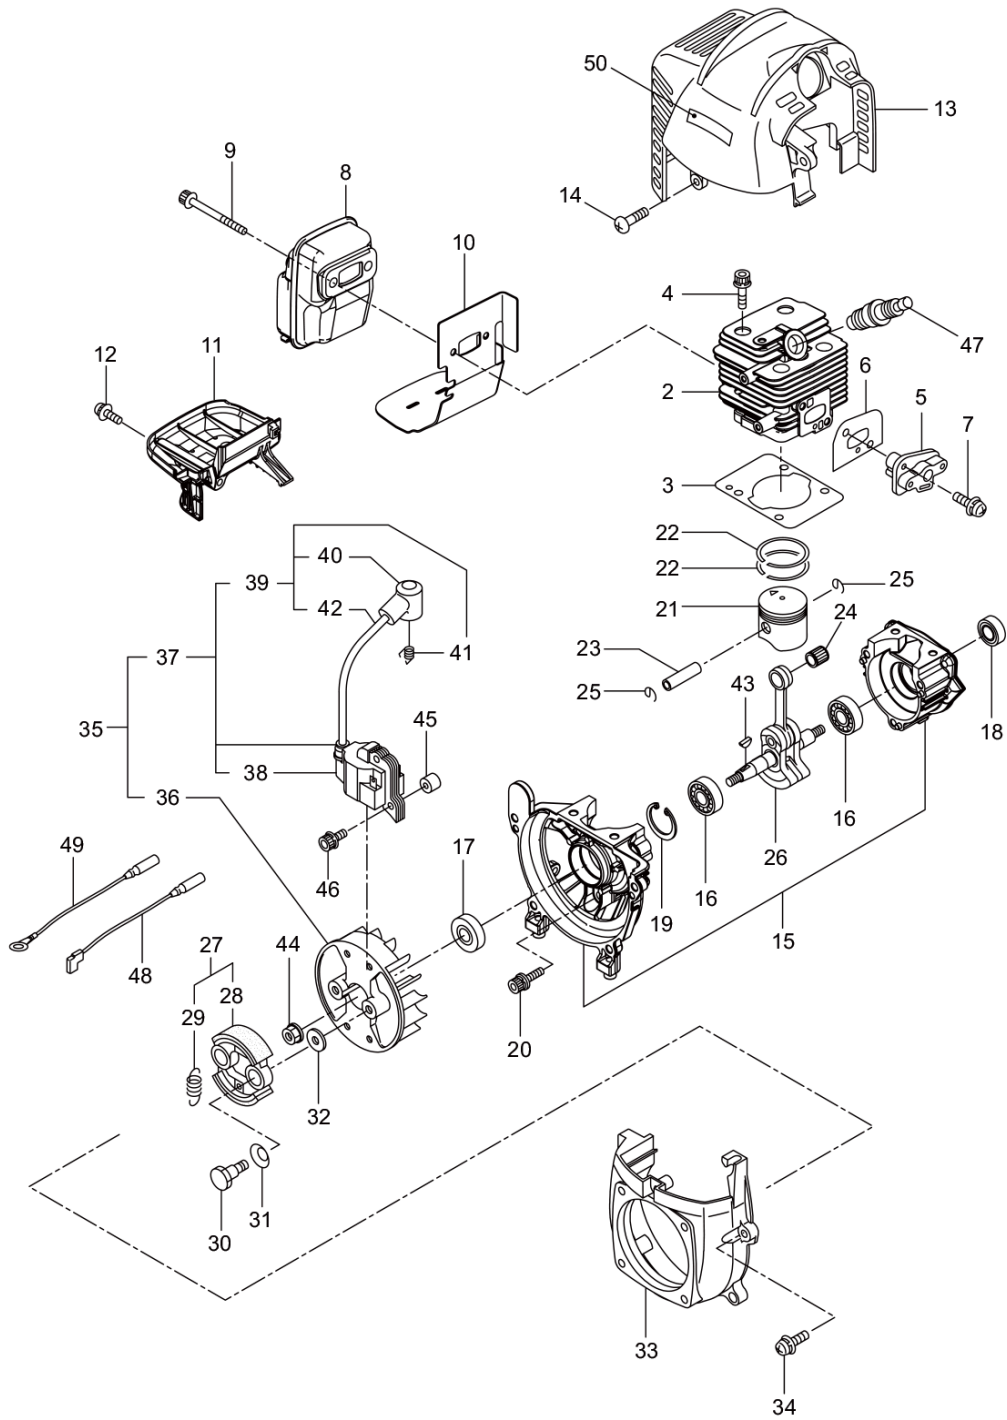

WX27
4. ENGINE

Status	Position	Parts Number	Parts Name	Unit Quantity	Lot Order Quantity	Remarks	Maker code
	1	875634		1		EE263/12	
	2	273153	CYLINDER	1			
	3	282330	GASKET	1	5		
	4	261250	CAP SCREW	4	5	M5x20	
	5	282579	INSULATOR	1			
	6	267049	GASKET	1	5		
	7	269826	SCREW	2	5	M5x25	
	8	276843	MUFFLER COMPLETE	1			
	9	266402	CAP SCREW	2	5	M5x55	
	10	273147	GASKET	1			
	11	246083	UNDER COVER	1			
	12	269827	SCREW	1	5	M5x16	
	13	275553	TOP COVER	1			
	14	280144	TAPPING SCREW	1	5	4X16	
	15	273673	CRANKCASE	1			
	16	280488	BEARING 6001C3	2		PPL 6001	
	17	261492	OIL SEAL	1		ISCD12287	
	18	261386	OIL SEAL	1		ISCD12227	
	19	055185	SNAP RING #28	1	5	H28	
	20	261612	CAP SCREW	3		M5x30	
	21	273155	PISTON	1			
	22	261496	PISTON RING	2		(2)Required	
	23	261497	PISTON PIN	1			
	24	261037	BEARING NEEDLE KBK8X11X11.8X1	1		KBK8x11x11.8x1	
	25	261576	CLIP PISTON	2			
	26	277939	CRANK SHAFT	1			
	27	280375	CLUTH ASSY	1		Incl.28,29	
x	28	280407		2			
	29	264889	SPRING	1			
	30	264505	BOLT	2			
	31	261777	WAVE WASHER	2	5		
	32	261189	WASHER	2	5	6x16.5xt1.2	
	33	283386	FAN COVER	1			
	34	269831	SCREW	4	5	M5x20	
	35	282692	MAGETO ASSY	1		Incl.36-42	
	36	261356	ROTOR	1			
	37	282693	IGNITION COIL ASSY	1		Incl.38-42	
	38	267401	COIL	1			
	39	282694	SPARK PLUG WIRE ASSY	1		Incl.40-42	
	40	261074	PLUG BOOT	1			
	41	261075	CONNECTOR	1			
	42	282695	SPARK PLUG WIRE	1			
	43	261076	WOODRUFF KEY 3X10	1	5	3x10