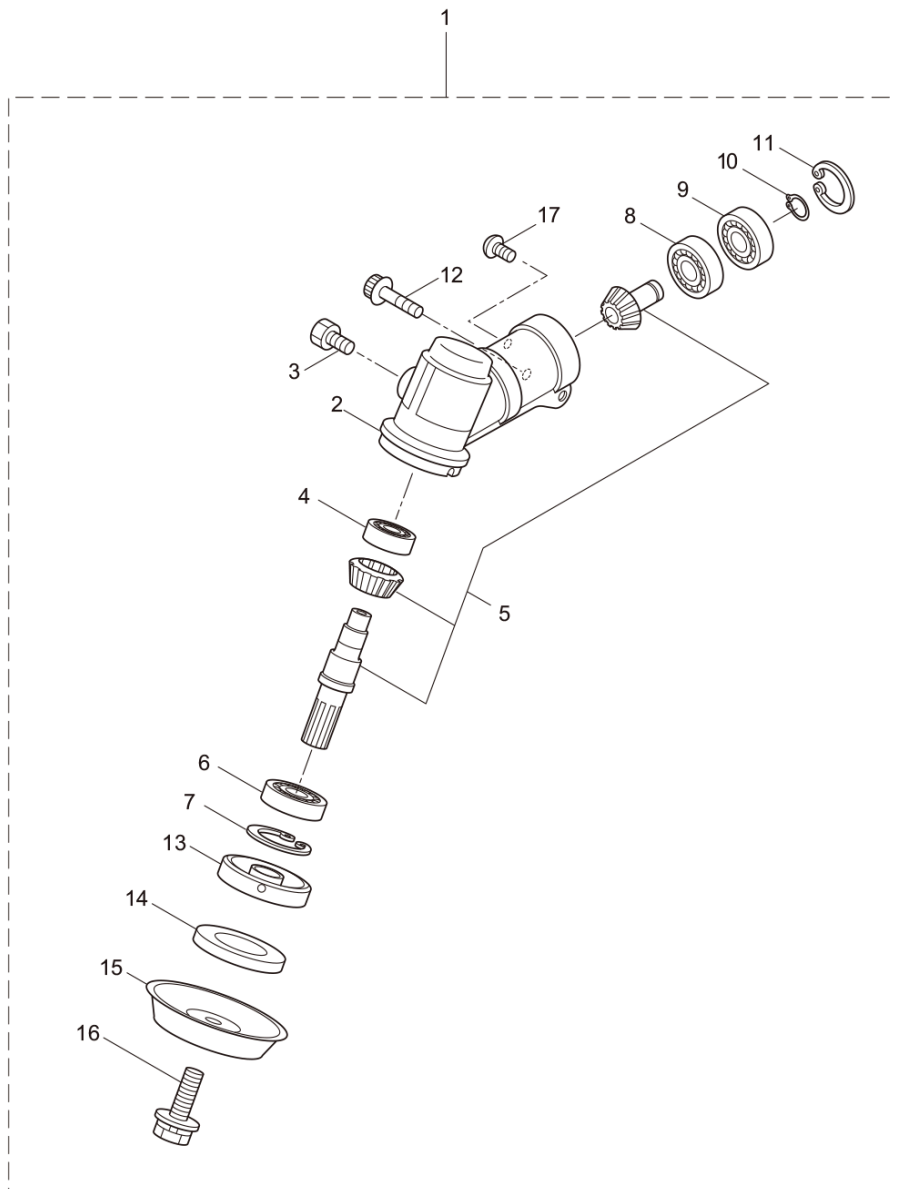

WX27
3. GEARCASE

Status	Position	Parts Number	Parts Name	Unit Quantity	Lot Order Quantity	Remarks	Maker code
	1	231880	GEARCASE ASSY	1		Incl.2-17	
	2	225960	GEAR CASE	1			
	3	234109	BOLT	1	5	M8x8	
	4	227990	BEARING #608	1		#608	
	5	228416	GEAR SET	1			
	6	227991	BEARING 6001 2RS	1		#6001DDU	
	7	055185	SNAP RING #28	1	5	H28	
	8	227992	BEARING 609	1		#609	
	9	227993	BEARING #609Z	1		#609Z	
	10	228477	C-SHAPED RING	1		#9	
	11	140270	C-SHAPED SNAP RING	1		#24	
	12	261246	CAP SCREW	1	5	M5x25	
	13	212986	BOSS A	1			
	14	140275	BOSS B	1			
	15	215547	STABILIZER	1			
	16	215610	BOLT	1		M8x22,Counterclockwise	
	17	219087	CAP SCREW	1	5	M5x10