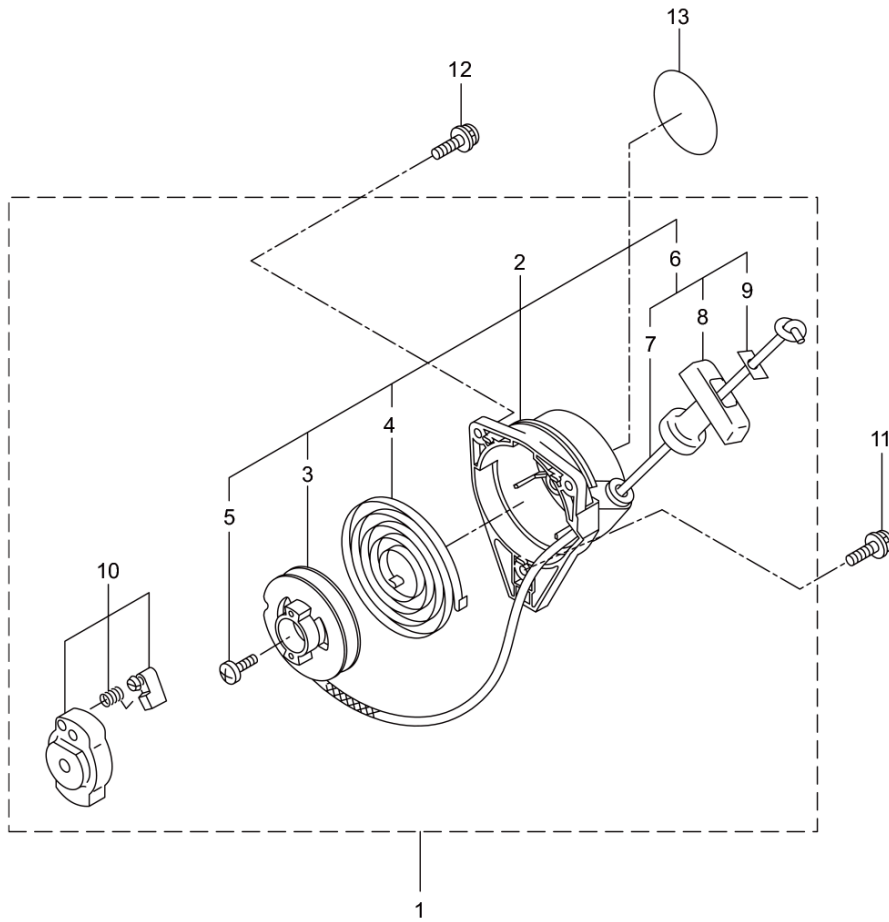

WX27
5. RECOIL STARTER

Status	Position	Parts Number	Parts Name	Unit Quantity	Lot Order Quantity	Remarks	Maker code
	1	288684	RECOIL STARTER ASSY	1		Incl.2-10	
	2	288685	STARTER ASSY	1		Incl.3-9	
	3	288967	REEL	1			
	4	288968	SPIRAL SPRING	1			
	5	262922	SCREW	1			
	6	288969	ROPE ASSY	1		Incl.7-9	
	7	288970	STARTER ROPE	1			
	8	261725	STARTER GRIP	1			
	9	283511	ROPE STOPPER	1			
	10	288971	STARTER PULLEY ASSY	1			
	11	269833	SCREW	1	5	M4x16	
	12	280489	SCREW	2	5	M4x20	
	13	248807		1		WX27