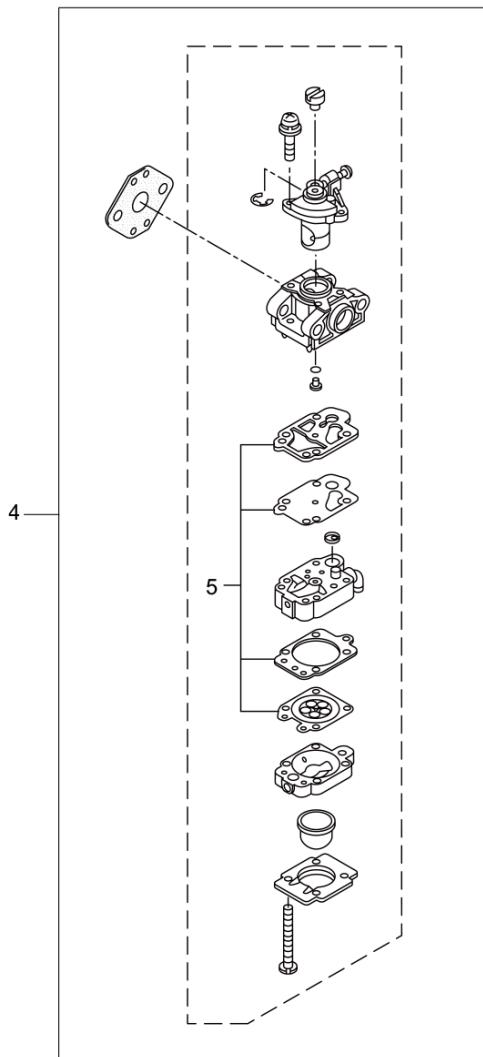

PARTS LIST

WX27

CONTENTS

1. PARTS KIT	1
2. MAIN BODY	3
3. GEARCASE	5
4. ENGINE	7
5. RECOIL STARTER	11
6. CARBURETOR, FUEL TANK	13
7. ACCESSORIES	15

2022. 03.

P/N 525331

WX27
1. PARTS KIT

1

2

3

4

5

6

Status	Position	Parts Number	Parts Name	Unit Quantity	Lot Order Quantity	Remarks	Maker code
	1	247688	CYLINDER KIT	1			
	2	247689	PISTON KIT	1			
	3	246924	CLUTCH KIT	1	5		
	4	247877	CARBURETOR KIT	1	5	Incl.5	
	5	247867	CARBURETOR PARTS KIT	1	5		
	6	247864	FUEL HOSE/FILTER KIT	1	5		

WX27
2. MAIN BODY

Status	Position	Parts Number	Parts Name	Unit Quantity	Lot Order Quantity	Remarks	Maker code
	1	365054	WX27(CAIMAN)	1			
	2	221473	CLUTCH HOUSING ASSY	1		Incl.3-5	
	3	221474	CLUTCH HOUSING	1			
	4	016405	BEARING #6200ZZ	1		#6200ZZ	
	5	013825	SNAP RING	1		#30	
	6	261612	CAP SCREW	1		M5x30	
	7	229091	CLUTCH DRUM ASSY	1			
	8	226399	DRIVESHAFT ASSY	1			
	9	219435	DRIVESHAFT TUBE	1			
	10	215532	GRIP	1			
	11	215533	HANGING BRACKET ASSY	1		Incl.12	
	12	261762	SCREW	1		M5x14	
	13	231879	BRACKET ASSY	1		Incl.14	
	14	261246	CAP SCREW	6	5	M5x25	
	15	238720	LABEL	1		CAIMAN	
	16	243533		1		WX27	
	17	238751	LABEL	1		MADE IN JAPAN	
	18	238693	CAOUTION MARK	1		WARNING	
	19	228043	LABEL	1			
	20	242911	HANDLE A ASSY	1			
	21	242912	HANDLE B ASSY	1			
	22	242914	THROTTLE TRIGGER ASSY	1		Incl.23	
	23	237241	LABEL	1			
	24	242916		1			
	25	234549	TUBE	1		660L	
	26	239515	HANGING STRAP ASSY	1			
	27	235700	SAFETY COVER ASSY	1		Incl.28-34	
	28	231804	SAFETY COVER ASSY	1		Incl.29,30	
	29	227819	THREADED BRACKET	1			
	30	221580	SCREW	1	10	4x8	
	31	232087	RETAINER	1		Incl.32-34	
	32	227822	BRACKET	1			
	33	220632	CAP SCREW	2		M6x30	
	34	231704	WASHER	2		6x13xt1.0	
	35	231882	CUTTER ASSY	1		Incl.36-38	
	36	230747	CORD CUTTER	1			
	37	261250	CAP SCREW	1	5	M5x20	
	38	228325	SQUARE NUT	1			
	39	231033	COVER EXTENTION	1			
	40	261250	CAP SCREW	4	5	M5x20	