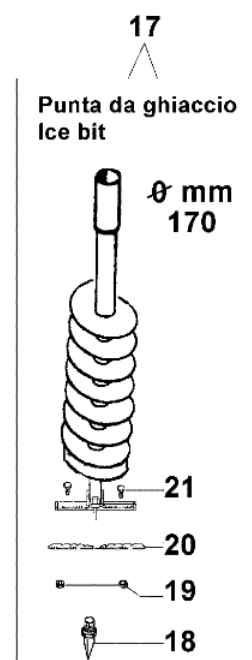

Ref.Nu	O.ty	Item number	Description	Technical bulletin
1	1	375100012A	Washer	
2	1	375100011A	Clutch drum	
3	1	4190033	Gear case	
4	2	3035019R	Bearing	
5	2	094000006R	Bearing	
6	1	375100075A	Sprocket	
7	4	3801013R	Screw	
8	1	3078012	Washer	
9	1	3906103	Screw	
10	1	4190036	Cover	
11	4	3801030	Screw	
12	1	375200054	Handle	
13	4	3916006	Washer	
14	4	3819010	Washer	
15	4	3801021	Screw	
16	4	094600042	Pin	
17	1	4190071R	Handle group	
18	1	4190015A	Cable	
19	4	3914003	Nut	
20	4	3819006	Washer	
21	1	3024015	Ring	
22	1	3025022	Ring	
23	1	3035015R	Bearing	
24	1	375100076B	Sprocket	
25	1	302000029	Bearing	
26	2	3801016	Screw	
27	1	3050020	Seal ring	
28	1	4095032A	Knob	
29	1	4174245CR	Throttle lever	
30	1	4190016	Throttle cable	
31	1	4138361R	Spring	
32	2	3960029	Screw	
33	1	4174246AR	Lever	
34	1	4138360R	Spring	
35	1	2317021R	Switch	
36	1	4100098BR	Spring	
37	1	3960021	Screw	
38	1	4138359R	Button	
39	1	61040131R	Handle	
40	1	3914003	Nut	
41	1	4138358R	Button	

Ref.Nu	O.ty	Item number	Description	Technical bulletin
1	1	375100101	Extension	
2	1	3033139	Pin	
3	1	375100028A	Single flute bit Ø8x100 cm	
4	2	3802007	Screw	
5	1	375100091A	Blade 8 cm	
6	2	3912008	Nut	
7	1	375100090A	Bit 8 cm	
8	1	375100029A	Single flute bit Ø10x100 cm	
9	1	375100092A	Blade cm 10	
10	1	375100030A	Single flute bit Ø15x100 cm	
11	1	375100031A	Single flute bit Ø20x100 cm	
12	2	028000055R	Screw	
13	1	375100093A	Blade cm 15	
14	2	006000091	Nut	
15	1	375100088A	Bit 10/15/20 cm	
16	1	375100094A	Blade cm 20	
17	1	375100110	Ice bit d.170	
18	1	375100112	Ice bit head	
19	2	3914003	Nut	
20	2	375100113	Blade	
21	2	3806022	Screw	