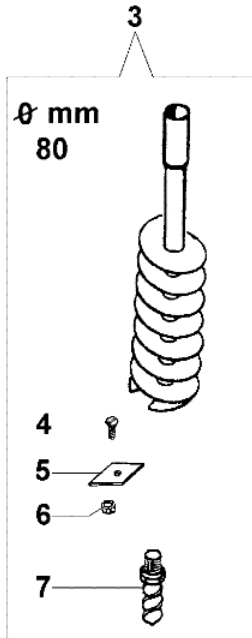

Ref.Nu	O.ty	Item number	Description	Technical bulletin
1	1	375100012A	Washer	
2	1	375100011A	Clutch drum	
3	1	4190033	Gear case	
4	2	3035019R	Bearing	
5	2	094000006R	Bearing	
6	1	375100075A	Sprocket	
7	4	3801013R	Screw	
8	1	3078012	Washer	
9	1	3906103	Screw	
10	1	4190036	Cover	
11	4	3801030	Screw	
12	1	375200054	Handle	
13	4	3916006	Washer	
14	4	3819010	Washer	
15	4	3801021	Screw	
16	4	094600042	Pin	
17	1	4190071R	Handle group	
18	1	4190015A	Cable	
19	4	3914003	Nut	
20	4	3819006	Washer	
21	1	3024015	Ring	
22	1	3025022	Ring	
23	1	3035015R	Bearing	
24	1	375100076B	Sprocket	
25	1	302000029	Bearing	
26	2	3801016	Screw	
27	1	3050020	Seal ring	
28	1	4095032A	Knob	
29	1	4174245CR	Throttle lever	
30	1	4190016	Throttle cable	
31	1	4138361R	Spring	
32	2	3960029	Screw	
33	1	4174246AR	Lever	
34	1	4138360R	Spring	
35	1	2317021R	Switch	
36	1	4100098BR	Spring	
37	1	3960021	Screw	
38	1	4138359R	Button	
39	1	61040131R	Handle	
40	1	3914003	Nut	
41	1	4138358R	Button	

Ref.Nu	O.ty	Item number	Description	Technical bulletin
1	1	375100101	Extension	
2	1	3033139	Pin	
3	1	375100028A	Single flute bit Ø8x100 cm	
4	2	3802007	Screw	
5	1	375100091A	Blade 8 cm	
6	2	3912008	Nut	
7	1	375100090A	Bit 8 cm	
8	1	375100029A	Single flute bit Ø10x100 cm	
9	1	375100092A	Blade cm 10	
10	1	375100030A	Single flute bit Ø15x100 cm	
11	1	375100031A	Single flute bit Ø20x100 cm	
12	2	028000055R	Screw	
13	1	375100093A	Blade cm 15	
14	2	006000091	Nut	
15	1	375100088A	Bit 10/15/20 cm	
16	1	375100094A	Blade cm 20	
17	1	375100110	Ice bit d.170	
18	1	375100112	Ice bit head	
19	2	3914003	Nut	
20	2	375100113	Blade	
21	2	3806022	Screw	