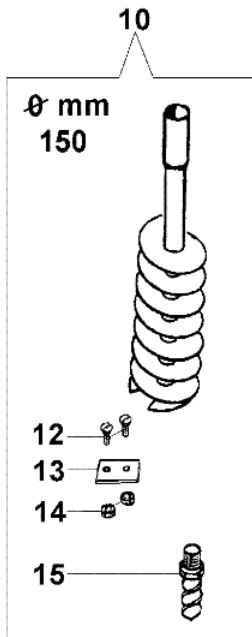

Ref.Nu	O.ty	Item number	Description	Technical bulletin
1	1	375100012A	Washer	
2	1	375100011A	Clutch drum	
3	1	4190033	Gear case	
4	2	3035019R	Bearing	
5	2	094000006R	Bearing	
6	1	375100075A	Sprocket	
7	4	3801013R	Screw	
8	1	3078012	Washer	
9	1	3906103	Screw	
10	1	4190036	Cover	
11	4	3801030	Screw	
12	1	375200054	Handle	
13	4	3916006	Washer	
14	4	3819010	Washer	
15	4	3801021	Screw	
16	4	094600042	Pin	
17	1	4190071R	Handle group	
18	1	4190015A	Cable	
19	4	3914003	Nut	
20	4	3819006	Washer	
21	1	3024015	Ring	
22	1	3025022	Ring	
23	1	3035015R	Bearing	
24	1	375100076B	Sprocket	
25	1	302000029	Bearing	
26	2	3801016	Screw	
27	1	3050020	Seal ring	
28	1	4095032A	Knob	
29	1	4174245CR	Throttle lever	
30	1	4190016	Throttle cable	
31	1	4138361R	Spring	
32	2	3960029	Screw	
33	1	4174246AR	Lever	
34	1	4138360R	Spring	
35	1	2317021R	Switch	
36	1	4100098BR	Spring	
37	1	3960021	Screw	
38	1	4138359R	Button	
39	1	61040131R	Handle	
40	1	3914003	Nut	
41	1	4138358R	Button	

Ref.Nu	O.ty	Item number	Description	Technical bulletin
1	1	375100101	Extension	
2	1	3033139	Pin	
3	1	375100028A	Single flute bit Ø8x100 cm	
4	2	3802007	Screw	
5	1	375100091A	Blade 8 cm	
6	2	3912008	Nut	
7	1	375100090A	Bit 8 cm	
8	1	375100029A	Single flute bit Ø10x100 cm	
9	1	375100092A	Blade cm 10	
10	1	375100030A	Single flute bit Ø15x100 cm	
11	1	375100031A	Single flute bit Ø20x100 cm	
12	2	028000055R	Screw	
13	1	375100093A	Blade cm 15	
14	2	006000091	Nut	
15	1	375100088A	Bit 10/15/20 cm	
16	1	375100094A	Blade cm 20	
17	1	375100110	Ice bit d.170	
18	1	375100112	Ice bit head	
19	2	3914003	Nut	
20	2	375100113	Blade	
21	2	3806022	Screw	