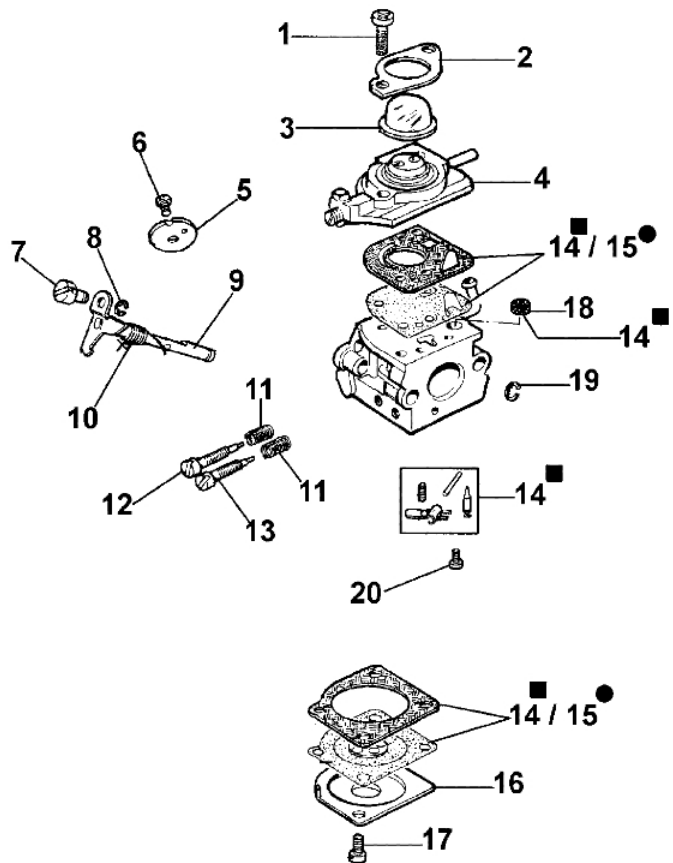

● 15 Kit membrane & guarnizioni
Diaphragm & gasket set

■ 14 Kit riparazione/ Repair kit

Ref.Nu	Q.ty	Item number	Description	Technical bulletin
1	2	2318521	Screw	
2	1	2318526	Cover	
3	1	2318525	Pump	
4	1	2318524	Cover	
5	1	2318389	Shutter	
6	1	2318388	Screw	
7	1	2318412	Hooking spring	
8	1	2318387	Ring	
9	1	2318529	Shaft	
10	1	2318528	Spring	
11	2	2318532	Spring	
12	1	2318533	Screw L	
13	1	2318534	Screw H	
14	1	2318530	Repair kit	
15	1	2318511	Gasket set	
16	1	2318523	Cover	
17	4	2318522	Screw	
18	1	2318392	Filter	
19	1	2318535	Ring	
20	1	2318527	Screw