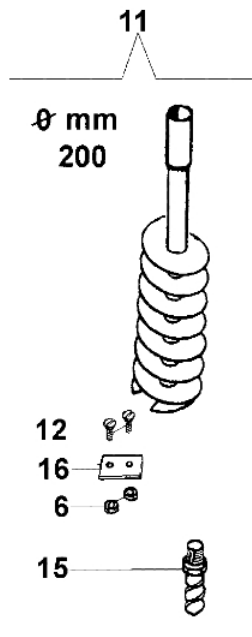

Ref.Nu	O.ty	Item number	Description	Technical bulletin
1	1	375100012A	Washer	
2	1	375100011A	Clutch drum	
3	1	4190033	Gear case	
4	2	3035019R	Bearing	
5	2	094000006R	Bearing	
6	1	375100075A	Sprocket	
7	4	3801013R	Screw	
8	1	3078012	Washer	
9	1	3906103	Screw	
10	1	4190036	Cover	
11	4	3801030	Screw	
12	1	375200054	Handle	
13	4	3916006	Washer	
14	4	3819010	Washer	
15	4	3801021	Screw	
16	4	094600042	Pin	
17	1	4190071R	Handle group	
18	1	4190015A	Cable	
19	4	3914003	Nut	
20	4	3819006	Washer	
21	1	3024015	Ring	
22	1	3025022	Ring	
23	1	3035015R	Bearing	
24	1	375100076B	Sprocket	
25	1	302000029	Bearing	
26	2	3801016	Screw	
27	1	3050020	Seal ring	
28	1	4095032A	Knob	
29	1	4174245CR	Throttle lever	
30	1	4190016	Throttle cable	
31	1	4138361R	Spring	
32	2	3960029	Screw	
33	1	4174246AR	Lever	
34	1	4138360R	Spring	
35	1	2317021R	Switch	
36	1	4100098BR	Spring	
37	1	3960021	Screw	
38	1	4138359R	Button	
39	1	61040131R	Handle	
40	1	3914003	Nut	
41	1	4138358R	Button	

Ref.Nu	O.ty	Item number	Description	Technical bulletin
1	1	375100101	Extension	
2	1	3033139	Pin	
3	1	375100028A	Single flute bit Ø8x100 cm	
4	2	3802007	Screw	
5	1	375100091A	Blade 8 cm	
6	2	3912008	Nut	
7	1	375100090A	Bit 8 cm	
8	1	375100029A	Single flute bit Ø10x100 cm	
9	1	375100092A	Blade cm 10	
10	1	375100030A	Single flute bit Ø15x100 cm	
11	1	375100031A	Single flute bit Ø20x100 cm	
12	2	028000055R	Screw	
13	1	375100093A	Blade cm 15	
14	2	006000091	Nut	
15	1	375100088A	Bit 10/15/20 cm	
16	1	375100094A	Blade cm 20	
17	1	375100110	Ice bit d.170	
18	1	375100112	Ice bit head	
19	2	3914003	Nut	
20	2	375100113	Blade	
21	2	3806022	Screw	