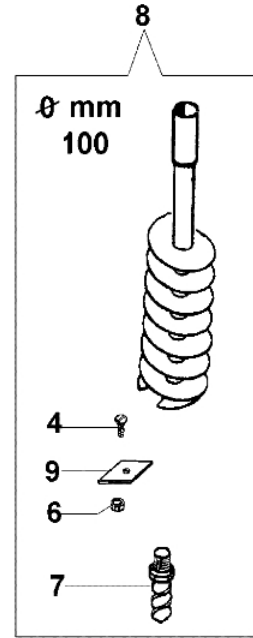

Ref.Nu	O.ty	Item number	Description	Technical bulletin
1	1	375100012A	Washer	
2	1	375100011A	Clutch drum	
3	1	4190033	Gear case	
4	2	3035019R	Bearing	
5	2	094000006R	Bearing	
6	1	375100075A	Sprocket	
7	4	3801013R	Screw	
8	1	3078012	Washer	
9	1	3906103	Screw	
10	1	4190036	Cover	
11	4	3801030	Screw	
12	1	375200054	Handle	
13	4	3916006	Washer	
14	4	3819010	Washer	
15	4	3801021	Screw	
16	4	094600042	Pin	
17	1	4190071R	Handle group	
18	1	4190015A	Cable	
19	4	3914003	Nut	
20	4	3819006	Washer	
21	1	3024015	Ring	
22	1	3025022	Ring	
23	1	3035015R	Bearing	
24	1	375100076B	Sprocket	
25	1	302000029	Bearing	
26	2	3801016	Screw	
27	1	3050020	Seal ring	
28	1	4095032A	Knob	
29	1	4174245CR	Throttle lever	
30	1	4190016	Throttle cable	
31	1	4138361R	Spring	
32	2	3960029	Screw	
33	1	4174246AR	Lever	
34	1	4138360R	Spring	
35	1	2317021R	Switch	
36	1	4100098BR	Spring	
37	1	3960021	Screw	
38	1	4138359R	Button	
39	1	61040131R	Handle	
40	1	3914003	Nut	
41	1	4138358R	Button	

Ref.Nu	O.ty	Item number	Description	Technical bulletin
1	1	375100101	Extension	
2	1	3033139	Pin	
3	1	375100028A	Single flute bit Ø8x100 cm	
4	2	3802007	Screw	
5	1	375100091A	Blade 8 cm	
6	2	3912008	Nut	
7	1	375100090A	Bit 8 cm	
8	1	375100029A	Single flute bit Ø10x100 cm	
9	1	375100092A	Blade cm 10	
10	1	375100030A	Single flute bit Ø15x100 cm	
11	1	375100031A	Single flute bit Ø20x100 cm	
12	2	028000055R	Screw	
13	1	375100093A	Blade cm 15	
14	2	006000091	Nut	
15	1	375100088A	Bit 10/15/20 cm	
16	1	375100094A	Blade cm 20	
17	1	375100110	Ice bit d.170	
18	1	375100112	Ice bit head	
19	2	3914003	Nut	
20	2	375100113	Blade	
21	2	3806022	Screw	