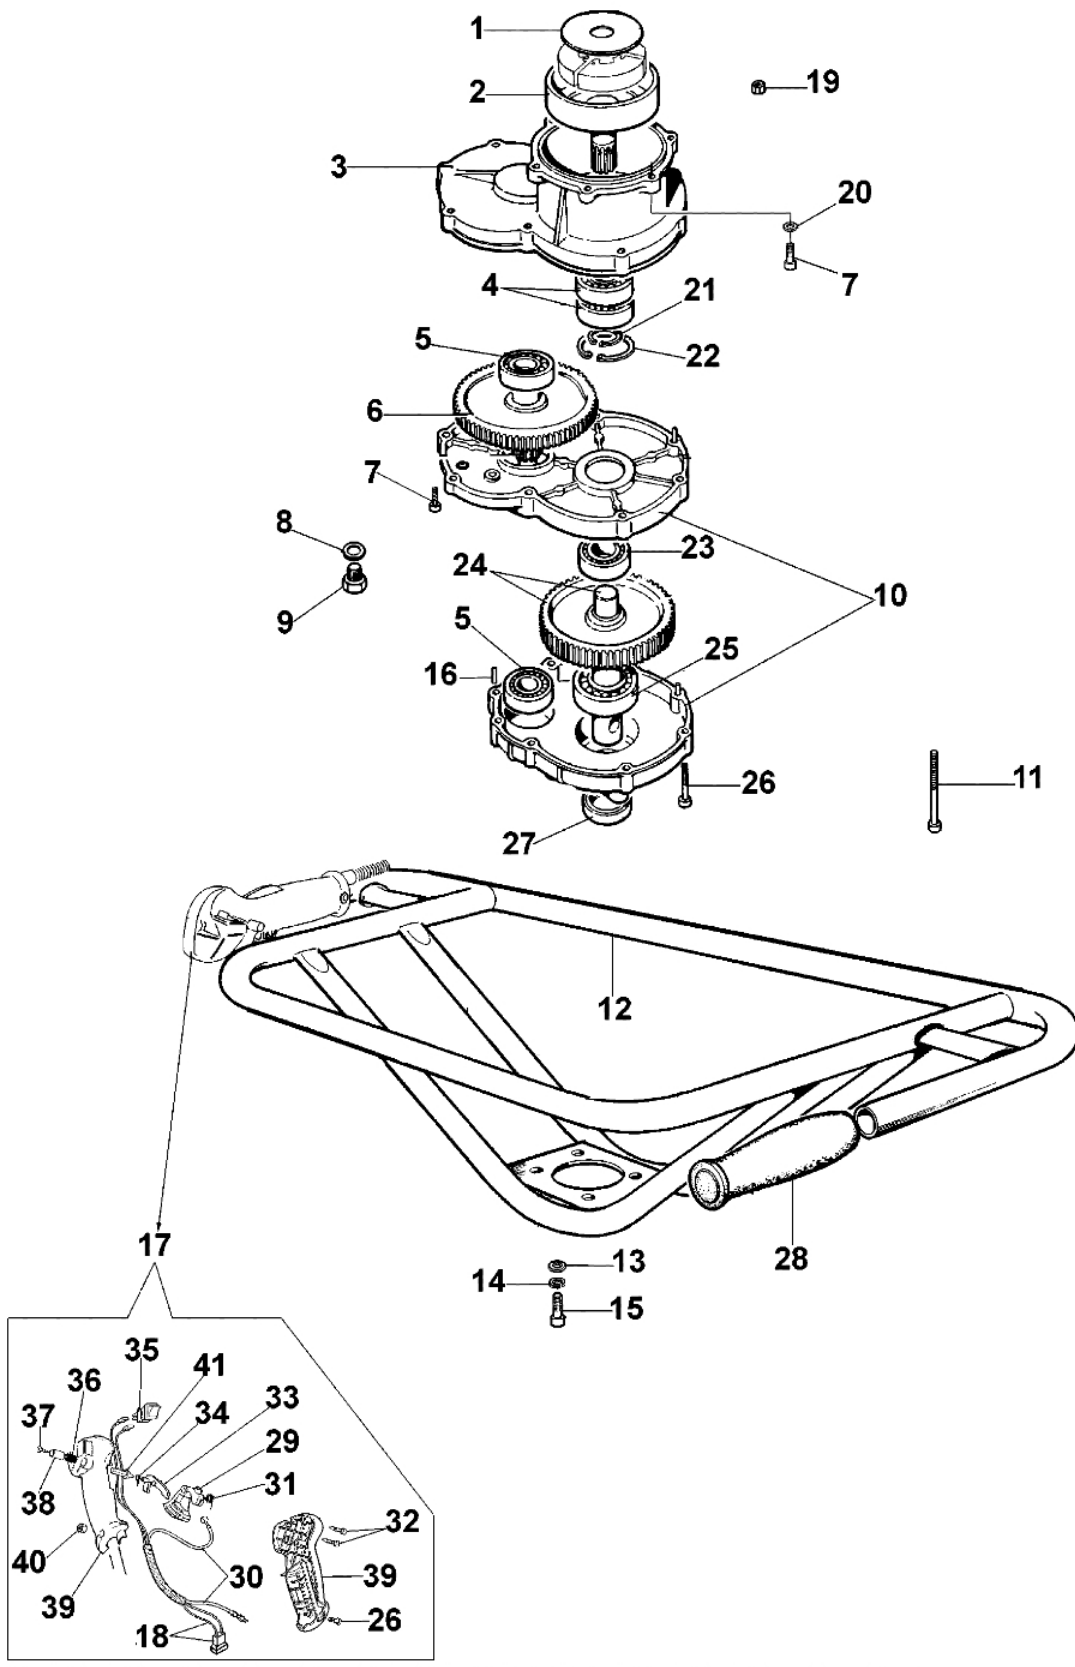

Ref.Nu	O.ty	Item number	Description	Technical bulletin
1	1	375100012A	Washer	
2	1	375100011A	Clutch drum	
3	1	4190033	Gear case	
4	2	3035019R	Bearing	
5	2	094000006R	Bearing	
6	1	375100075A	Sprocket	
7	4	3801013R	Screw	
8	1	3078012	Washer	
9	1	3906103	Screw	
10	1	4190036	Cover	
11	4	3801030	Screw	
12	1	375200054	Handle	
13	4	3916006	Washer	
14	4	3819010	Washer	
15	4	3801021	Screw	
16	4	094600042	Pin	
17	1	4190071R	Handle group	
18	1	4190015A	Cable	
19	4	3914003	Nut	
20	4	3819006	Washer	
21	1	3024015	Ring	
22	1	3025022	Ring	
23	1	3035015R	Bearing	
24	1	375100076B	Sprocket	
25	1	302000029	Bearing	
26	2	3801016	Screw	
27	1	3050020	Seal ring	
28	1	4095032A	Knob	
29	1	4174245CR	Throttle lever	
30	1	4190016	Throttle cable	
31	1	4138361R	Spring	
32	2	3960029	Screw	
33	1	4174246AR	Lever	
34	1	4138360R	Spring	
35	1	2317021R	Switch	
36	1	4100098BR	Spring	
37	1	3960021	Screw	
38	1	4138359R	Button	
39	1	61040131R	Handle	
40	1	3914003	Nut	
41	1	4138358R	Button	

Ref.Nu	O.ty	Item number	Description	Technical bulletin
1	1	375100101	Extension	
2	1	3033139	Pin	
3	1	375100028A	Single flute bit Ø8x100 cm	
4	2	3802007	Screw	
5	1	375100091A	Blade 8 cm	
6	2	3912008	Nut	
7	1	375100090A	Bit 8 cm	
8	1	375100029A	Single flute bit Ø10x100 cm	
9	1	375100092A	Blade cm 10	
10	1	375100030A	Single flute bit Ø15x100 cm	
11	1	375100031A	Single flute bit Ø20x100 cm	
12	2	028000055R	Screw	
13	1	375100093A	Blade cm 15	
14	2	006000091	Nut	
15	1	375100088A	Bit 10/15/20 cm	
16	1	375100094A	Blade cm 20	
17	1	375100110	Ice bit d.170	
18	1	375100112	Ice bit head	
19	2	3914003	Nut	
20	2	375100113	Blade	
21	2	3806022	Screw	