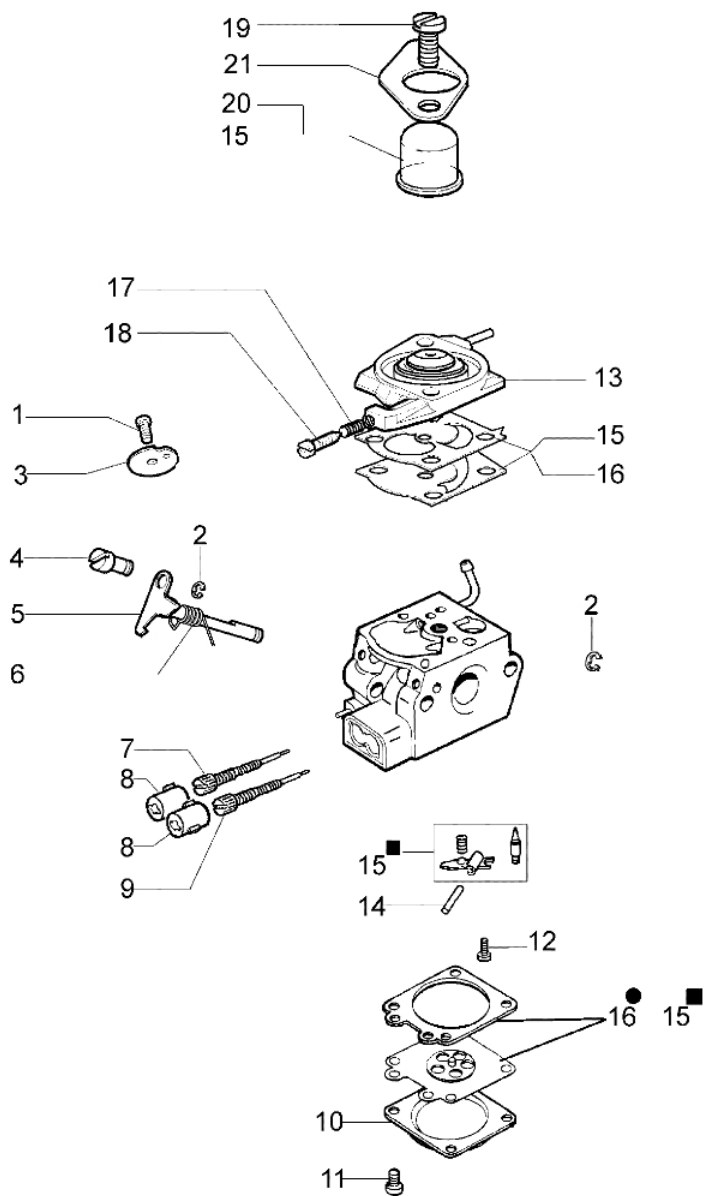

Walbro mod. WT-866

compl. p.n. 2318785

15 ■ KIT RIPARAZIONE
REPAIR KIT

16 ● KIT MEMBRANE & GUARNIZIONI
DIAPHRAGM & GASKET SET

Ref.Nu	O.ty	Item number	Description	Technical bulletin
1	1	50010141	Screw	
2	2	095000164	Ring	
3	1	095000141	Shutter	
4	1	2318211	Pin	
5	1	2318786	Shaft	
6	1	2318615	Spring	
7	1	2318893	Adjust. screw	
8	2	2318867	Cap	
9	1	2318794	Adjust. screw	
10	1	2318191	Cover	
11	4	035000162	Screw	
12	1	003300202	Screw	
13	1	2318787	Cover	
14	1	003300201	Spindle	
15	1	094600209	Repair kit	
16	1	094600210	Kit guarn	
17	1	2318616	Spring	
18	1	074000240	Adjust.screw	
19	2	074000239	Screw	
20	1	2318572	Fuel pump	
21	1	074000147	Cover