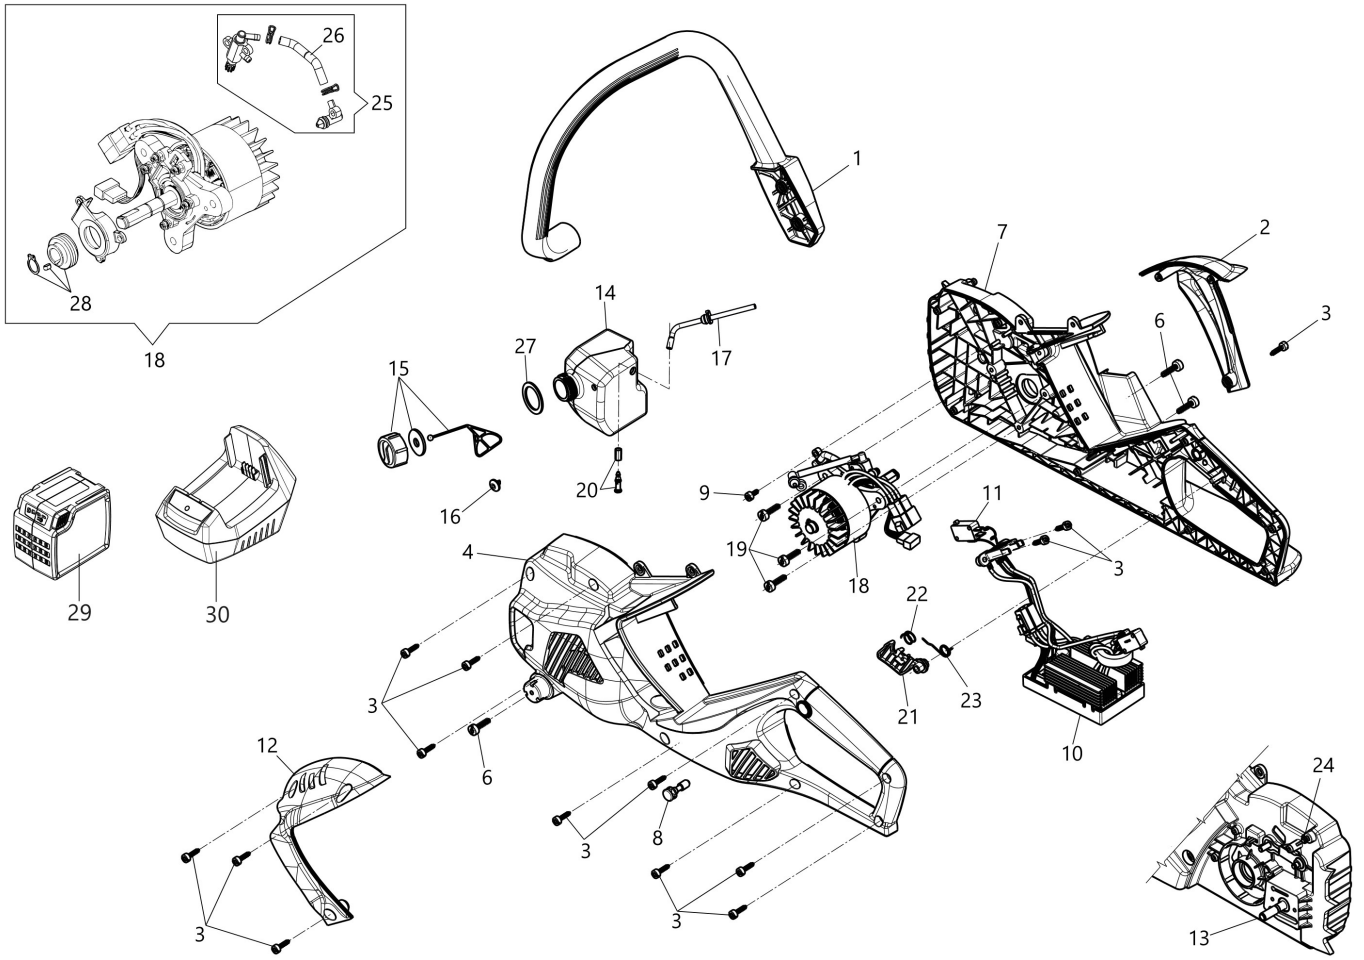

GSi 30 Chainsaw

Документы

Engine - Crankcase

Chain cover - Clutch

изображение Engine - Crankcase

Ref.Nu	Qty	Part number	Description	Validity from	Validity till	Notes	Bulletin
1	1	54050021R	Handle				
2	1	54050004R	Bowl cap			DX / Right	
3	14	3893016AR	Screw				
4	1	54050038BR	Half crankcase			SX / Left	
6	3	3893060R	Screw				
7	1	54050002BR	Half crankcase			DX / Right	
8	1	54050019R	Button (lock)				
9	1	3893013R	Screw				
10	1	54052001AR	Electrical parts				
11	1	54070015R	Switch				
12	1	54050003R	Bowl cap			SX / Left	
13	1	50050052R	Stud				
14	1	54050069R	Tank				
15	1	54050067R	Oil cap				
16	1	4098658AR	Breather valve				
17	1	54050066R	Oil suction pipe				
18	1	54052005R	Complete motor				
19	3	3893060R	Screw				
20	1	50072010BR	Oil filter				
21	1	54050072R	Throttle lever				
22	1	54050020R	Spring				
23	1	54050076R	Spring				
24	1	50010243R	Pin				
25	1	LR000090R	Oil pump set				
26	1	LR000092R	Oil line				
27	1	54050070R	Gasket				
28	1	LR000091R	Worm gear kit				
29	1	54030002C	Battery				
30	1	54030007	Battery charger				

изображение Chain cover - Clutch

Ref.Nu	Qty	Part number	Description	Validity from	Validity till	Notes	Bulletin
1	1	54050007AR	Brake cover				
2	4	3893016AR	Screw				
3	1	54050010R	Guard				
4	1	54050074R	Spring				
5	1	54050009R	Brake band				
6	1	50270087R	Lever				
7	1	54050075R	Spring				
8	1	3026003R	Ring				
9	1	54050095	Clutch drum				
10	1	50250066R	Spacer				
11	1	3026007R	Ring				
12	1	3024010R	Snap ring				
13	1	3035230R	Bearing				
14	1	54052006AR	Chain cover				
15	1	54050028AR	Ring nut				
16	1	54050030R	Knob				
17	1	54050049R	Chain tensioner screw				
18	1	54050026R	Adjuster nut				
19	1	54050025AR	Cover				
20	2	3893009R	Screw				
21	1	54050043R	Bar 12" - cm 30				
22	1	30629041	Chain .3/8" x .043" (1,1mm)				
23	1	50350035R	Bar cover - 30 cm				
24	2	54050064R	Connecting rod				
25	1	54050065AR	Clamp				