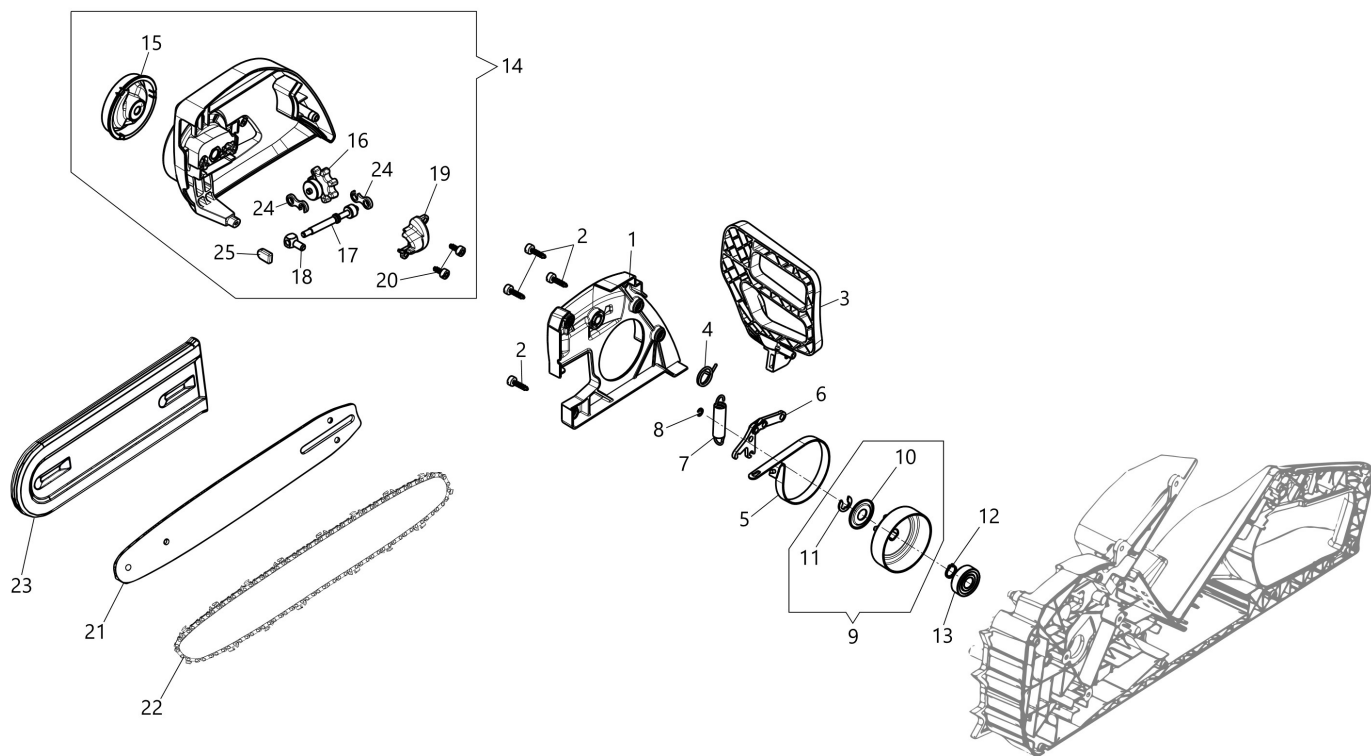

GSi 30 Chainsaw

Документы

Engine - Crankcase

Chain cover - Clutch

изображение Engine - Crankcase

Ref.Nu	Qty	Part number	Description	Validity from	Validity till	Notes	Bulletin
1	1	54050021R	Handle				
2	1	54050004R	Bowl cap			DX / Right	
3	14	3893016AR	Screw				
4	1	54050038BR	Half crankcase			SX / Left	
6	3	3893060R	Screw				
7	1	54050002BR	Half crankcase			DX / Right	
8	1	54050019R	Button (lock)				
9	1	3893013R	Screw				
10	1	54052001AR	Electrical parts				
11	1	54070015R	Switch				
12	1	54050003R	Bowl cap			SX / Left	
13	1	50050052R	Stud				
14	1	54050069R	Tank				
15	1	54050067R	Oil cap				
16	1	4098658AR	Breather valve				
17	1	54050066R	Oil suction pipe				
18	1	54052005R	Complete motor				
19	3	3893060R	Screw				
20	1	50072010BR	Oil filter				
21	1	54050072R	Throttle lever				
22	1	54050020R	Spring				
23	1	54050076R	Spring				
24	1	50010243R	Pin				
25	1	LR000090R	Oil pump set				
26	1	LR000092R	Oil line				
27	1	54050070R	Gasket				
28	1	LR000091R	Worm gear kit				
29	1	54030002C	Battery				
30	1	54030007	Battery charger				

изображение Chain cover - Clutch

Ref.Nu	Qty	Part number	Description	Validity from	Validity till	Notes	Bulletin
1	1	54050007AR	Brake cover				
2	4	3893016AR	Screw				
3	1	54050010R	Guard				
4	1	54050074R	Spring				
5	1	54050009R	Brake band				
6	1	50270087R	Lever				
7	1	54050075R	Spring				
8	1	3026003R	Ring				
9	1	54050095	Clutch drum				
10	1	50250066R	Spacer				
11	1	3026007R	Ring				
12	1	3024010R	Snap ring				
13	1	3035230R	Bearing				
14	1	54052006AR	Chain cover				
15	1	54050028AR	Ring nut				
16	1	54050030R	Knob				
17	1	54050049R	Chain tensioner screw				
18	1	54050026R	Adjuster nut				
19	1	54050025AR	Cover				
20	2	3893009R	Screw				
21	1	54050043R	Bar 12" - cm 30				
22	1	30629041	Chain .3/8" x .043" (1,1mm)				
23	1	50350035R	Bar cover - 30 cm				
24	2	54050064R	Connecting rod				
25	1	54050065AR	Clamp				