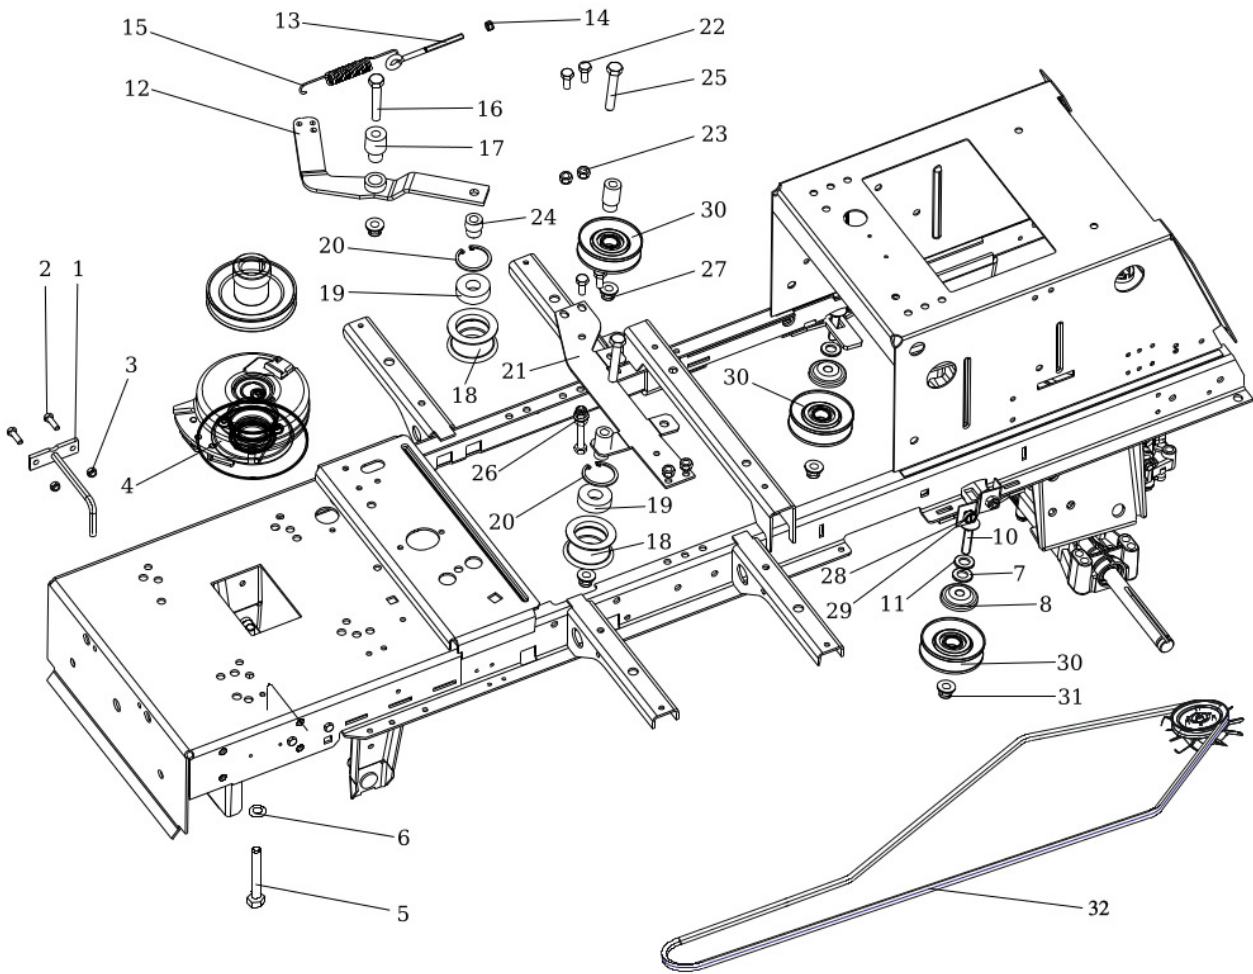

Model: Caiman Comodo 2WD/4WD
Group: KUJ22-16-0002 Elmg. clutch and pulleys UJ4x4

Season: 2016

ID	Name	Code	Amount
1	Clutch stopper	S532936362273	1
2	Screw M 6X20	N309503548	2
3	Nut M 6 DIN 6926	N311129525	2
4	Elmag. clutch I-5217-38	N532151196	1
5	Screw UNF 7/16"X3" 10.9 ZINK	N309579511	1
6	Washer NL 11 glued Dacromet	N311219516	1
7	Washer 11 Zinc	N311212521	2
8	Cover C-00693 Compensa	N532151119	2
9	Bushing	S532094214473	1
10	Screw M10X45 021319 Zinc	N309019531	2
11	Washer 13	N311210505	2
12	Travel-tension holder	S532913323073	1
13	Screw M 6x80 with eye BN1006 Zinc	N309578523	1
14	Nut M 6	N311129513	1
15	Spring 0-9746-497	N315231270	1
16	Screw M 10x45	N309203544	1
17	Bushing	S532094216023	1
18	Pulley 0-3325-392	N532151362	1
19	Bearing 6203 2 RS C 66 IB	N324162098	1
20	Lock ring 40	N311733079	1
21	Guide pulley holder	S532113422033	1
22	Screw M8X20	N309503518	4
23	Nut M 8	N311129501	4
24	Bushing	S532094214173	2
25	Screw M 8X65	N309501536	1
26	Nut M 8	N311150503	2
27	Nut M 8 DIN 6926 8 Zinc	N532150290	1
28	Pin D7-201-711-010	N532150904	2
29	Seating D7-201-802-010	N532150903	2
30	Pulley Compensa C-00237/1	N532150824	3