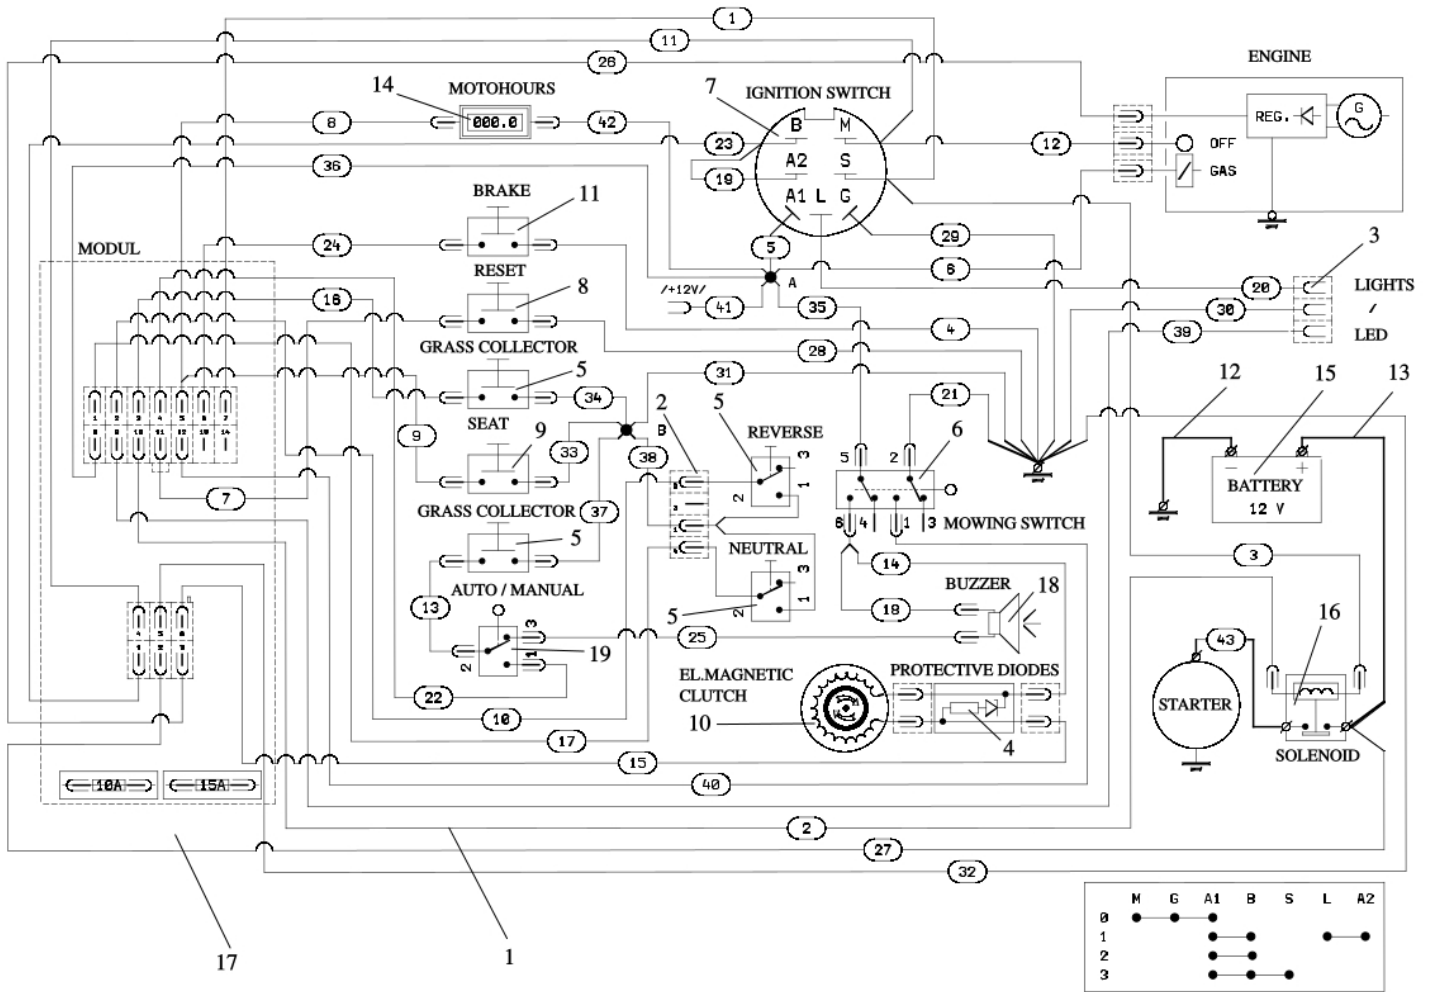

Model: Caiman Comodo 2WD/4WD
Group: KUJ13-15-0003 Electrical installation UJ 12/32

Season: 2016

ID	Name	Code	Amount
1	Wiring harness KS 004067	N341271186	1
2	Switches harness KS 004081	N341271193	1
3	Light harness 9-8316-623	N341271169	1
4	Protective diodes harness 9-8316-	N341271052	1
5	Microswitch MKH 12 D 13-S1	N345359004	4
6	Switch VDD2S001 9ZZCR 100	N345329023	1
7	Switch box Delta 6900-47 P	N443861007	1
8	Switch 1932.3413	N345329025	1
9	Microswitch 6520 Delta	N345359005	1
10	Elmag. clutch I-5217-38	N532151196	1
11	Switch DELTA 6700-01B	N532150994	1
12	Cable 9-8316-570	N341271021	1
13	Cable 9-8316-624 solenoid+battery	N341271172	1
14	Hour-meter SEN DEC DIGITAL	N443433003	1
15	Battery 12V-32Ah ETECH F-ET-U1-R3	N346211009	1
16	Solenoid 12V Clum 94255	N000532033	1
17	Module KS 004062 AJ06/14	N341271187	1
18	Buzzer PF 27 A 29 EP	N443312021	1
19	Contact	N345329017	1