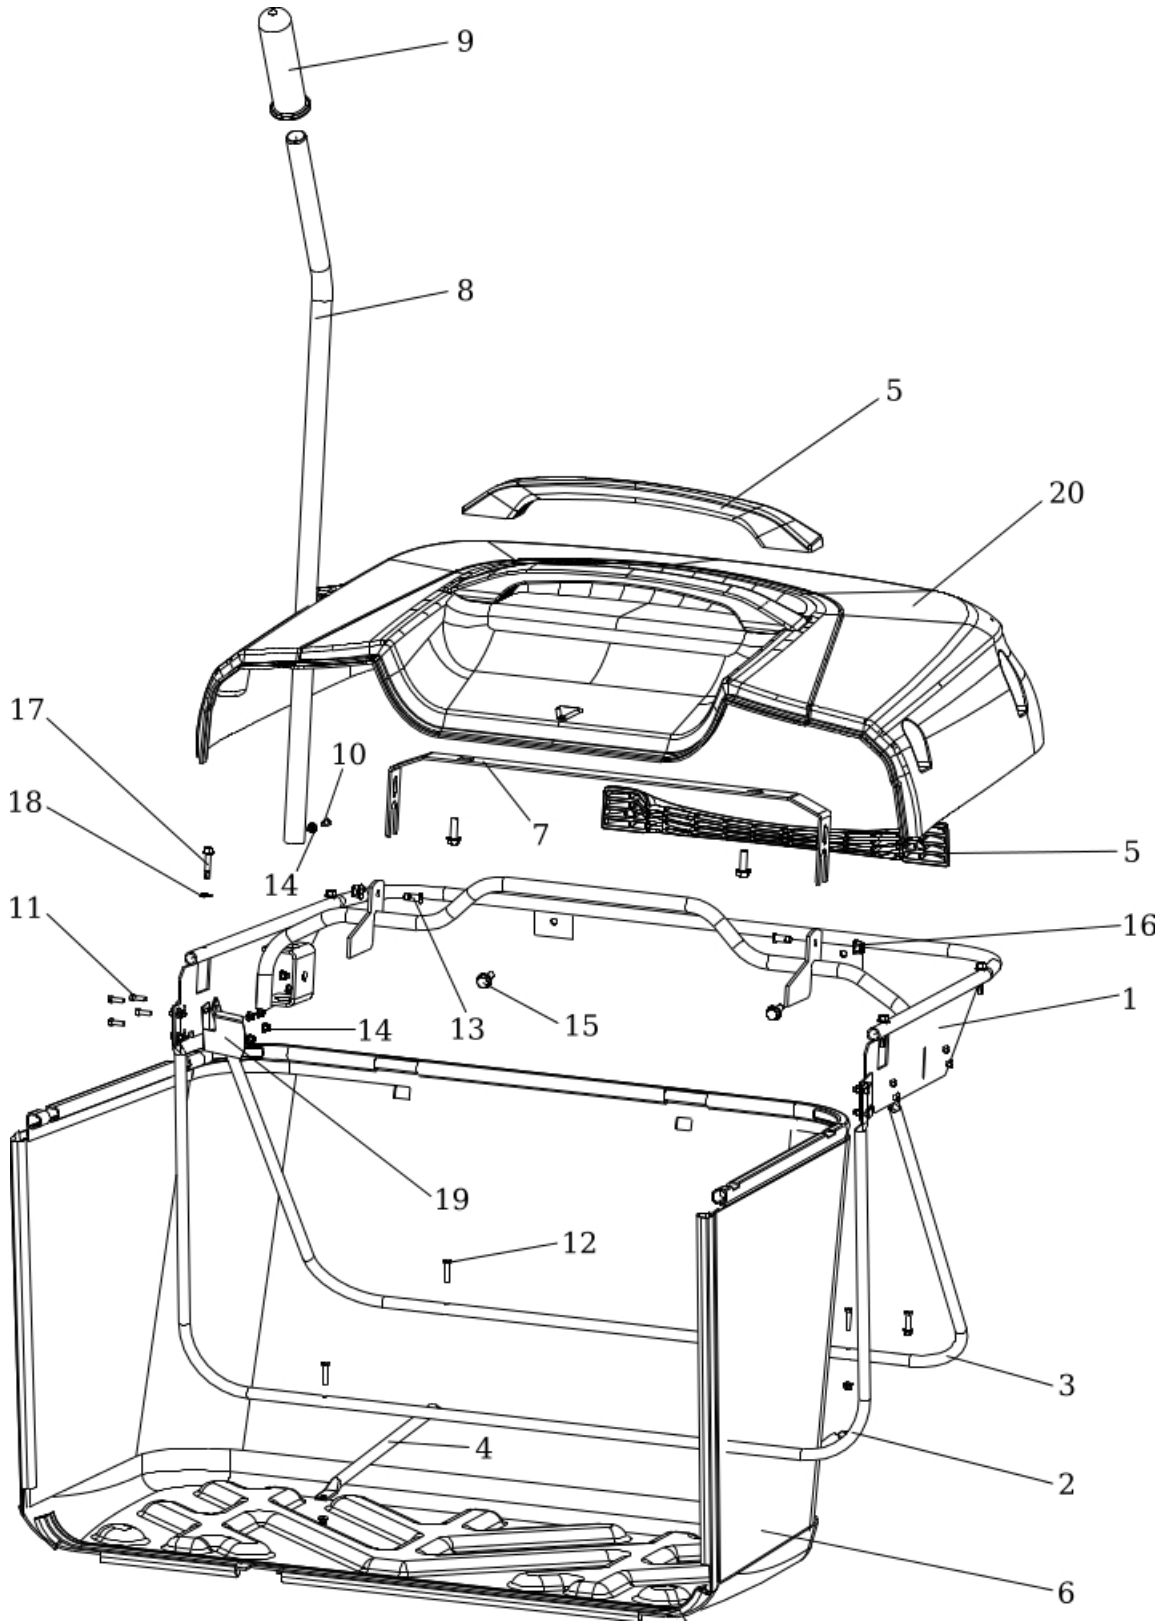

Model: Caiman Comodo 2WD/4WD
Group: KUJ16-16-0007 Grass Collector 2016 RAL6029 380l

Season: 2016

ID	Name	Code	Amount
1	Frame upper UJ	S532974472093	1
2	Tube front	S532074442263	1
3	Tube rear	S532074442283	1
4	Connecting tube 380L	S532074262103	3
5	Handle compl. 9-1346-201	N532151371	2
6	Grass bag 9-7432-210	N532151378	1
7	Reinforcement	S532015408543	1
8	Lever Dumping	S532074202013	1
9	Handle MOSS 10189	N532151120	1
10	Screw M 5X12	N309203548	1
11	Screw M 5X16	N309203539	10
12	Screw M 5X25	N309203557	6
13	Screw M 8X20 BN 1206	N309578535	2
14	Nut M 5 DIN 6926 Zinc	N311129524	17
15	Screw M 8x35 KL 100 RIPP Zinc	N309578547	4
16	Nut M 8 DIN 6926 8 Zinc	N532150290	2
17	Screw ST 6.3X32 DIN 7504 K	N309315013	4
18	Washer rubber 6.4x14x1.2	N273192056	4
19	Grass box-spring Snapper	S532097402233	1
20	VÍKO KOŠE 0-7447-243 EXPORT 2016	N532151530	1