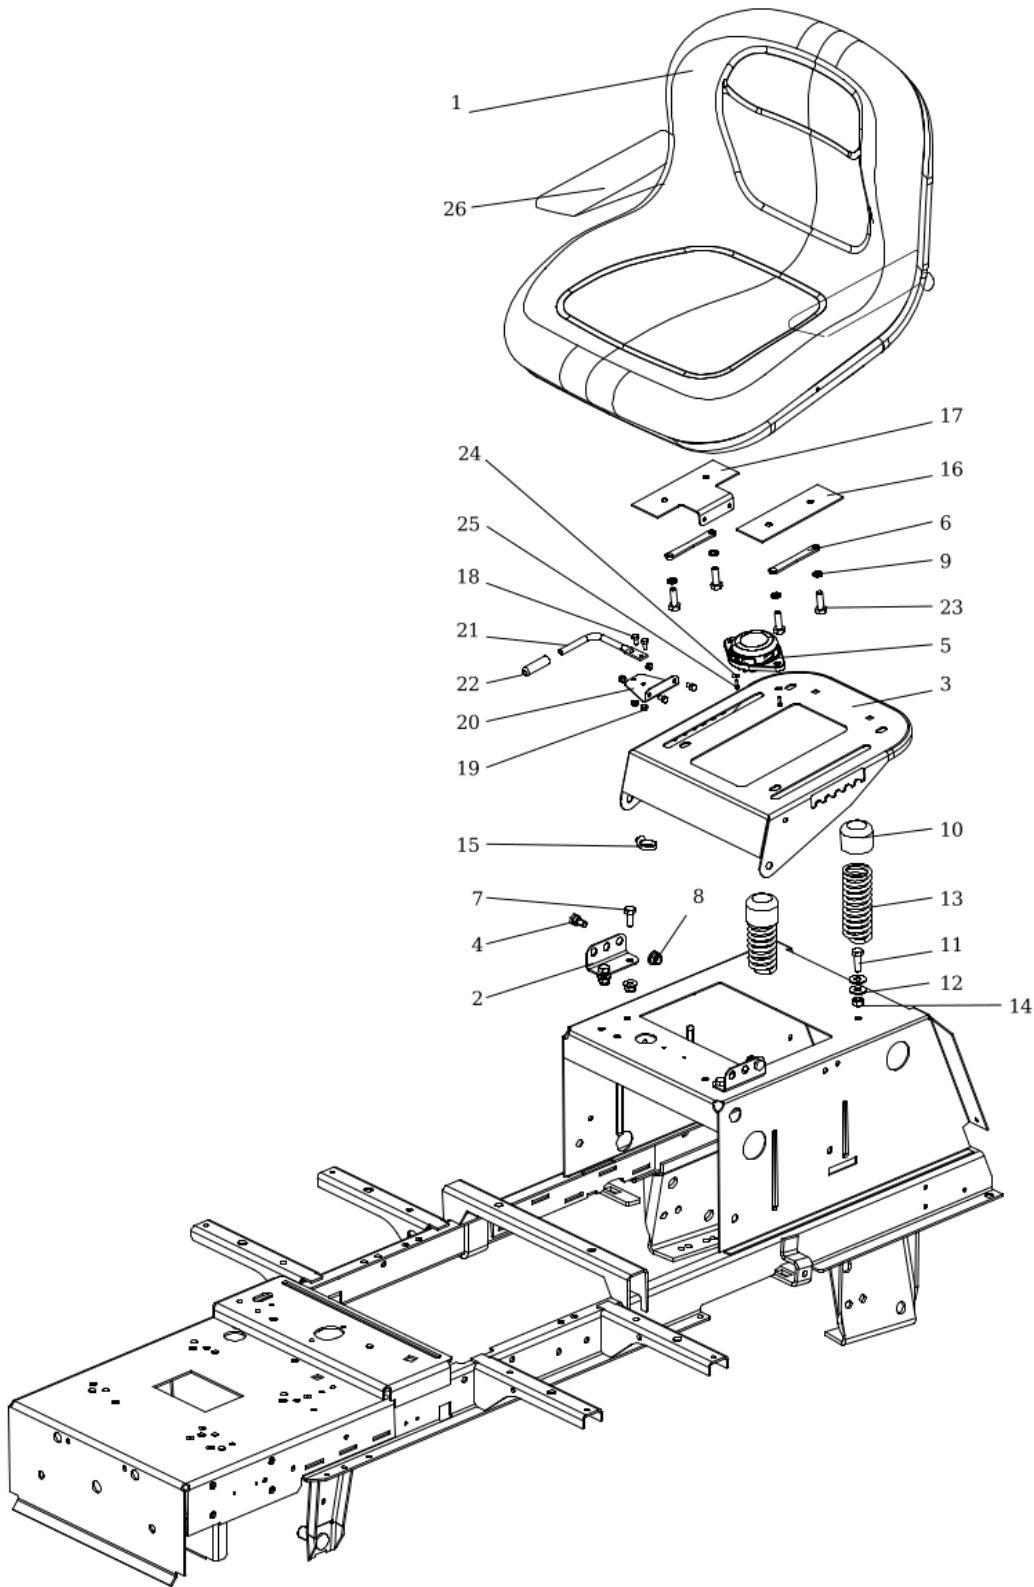

Model: Caiman Comodo 2WD/4WD  
Group: KUJ06-15-0002 Starjet mowing lifting

Season: 2016

ID	Name	Code	Amount
1	Lifting arms UJ	S532980508293	1
2	Case 0-9462-203	N722643024	1
3	Washer 17	N311210507	1
4	Spindle 3.2x25	N311338517	2
5	Lever holder	S532113415563	1
6	WASHER	S532092212293	3
7	Lifting lever	S532980412183	1
8	Handrail 0-8832-202	N532151357	1
9	Spring 0-9746-504 lifting	N315231265	1
10	Holder	S532080503673	1
11	Lifting segment	S532113425423	1
12	Lifting holder	S532913413323	1
13	Lifting rod 0-8041-201 UJ	N532151358	1
14	Lifting rod 0-8041-346	N532151359	2
15	Pin	S532090162073	2
16	Spacer	S532095213823	2
17	Nut M 10	N311150506	4
18	Lifting tie-rod L	S532980422503	1
19	Lifting tie-rod R	S532980422493	1
20	Lifting shaft UJ	S532938122583	1
21	Pin complete	S532993462343	2
22	Flexible spindle 0-9245-999	N315238003	2
23	Spring 0-9746-460	N315231193	1
24	Washer 9 Zinc	N311212508	2
25	Screw M 8X35	N309503543	1
26	Washer 10.5	N311210504	4
27	Screw	S532090162063	2
28	Lifting arm	S532980322193	2
29	Lifting segment brace	S532013418233	1
30	Screw M 8X20 BN 1206	N309578535	1

31	Screw M6X16	N309019507	1
32	Nut M 6 DIN 6926	N311129525	1
33	Lifting arm R	S532980508313	1
34	Lifting arm L	S532980508303	1
35	Lifting arm spring	S532980365413	1
36	Spring 0-9746-507 Lifting	N315231269	1
37	Screw M 10x90 DIN 444-4.6	N309510001	1
38	Nut M 10 DIN 6926 Zinc	N311129523	1
39	Spring pin 6x25	N315238013	3
40	Nut M 14	N311120542	8
41	Washer 15	N311210511	4
42	Holder of lifting pin	S532113402103	2
43	Screw M 8X30	N309503515	5
44	Screw M8X20	N309503518	6
45	Nut M 8	N311129501	7
46	Spindle 3.2x20	N311338516	6
47	Nut M 16 DIN 6926	N311129527	3
48	Nut M 8 DIN 6926 8 Zinc	N532150290	2
49	Nut M 10	N311129502	7
50	Excentric lever 04232-211108x30	N532151360	1
51	Lifting backstop	S532013322013	1