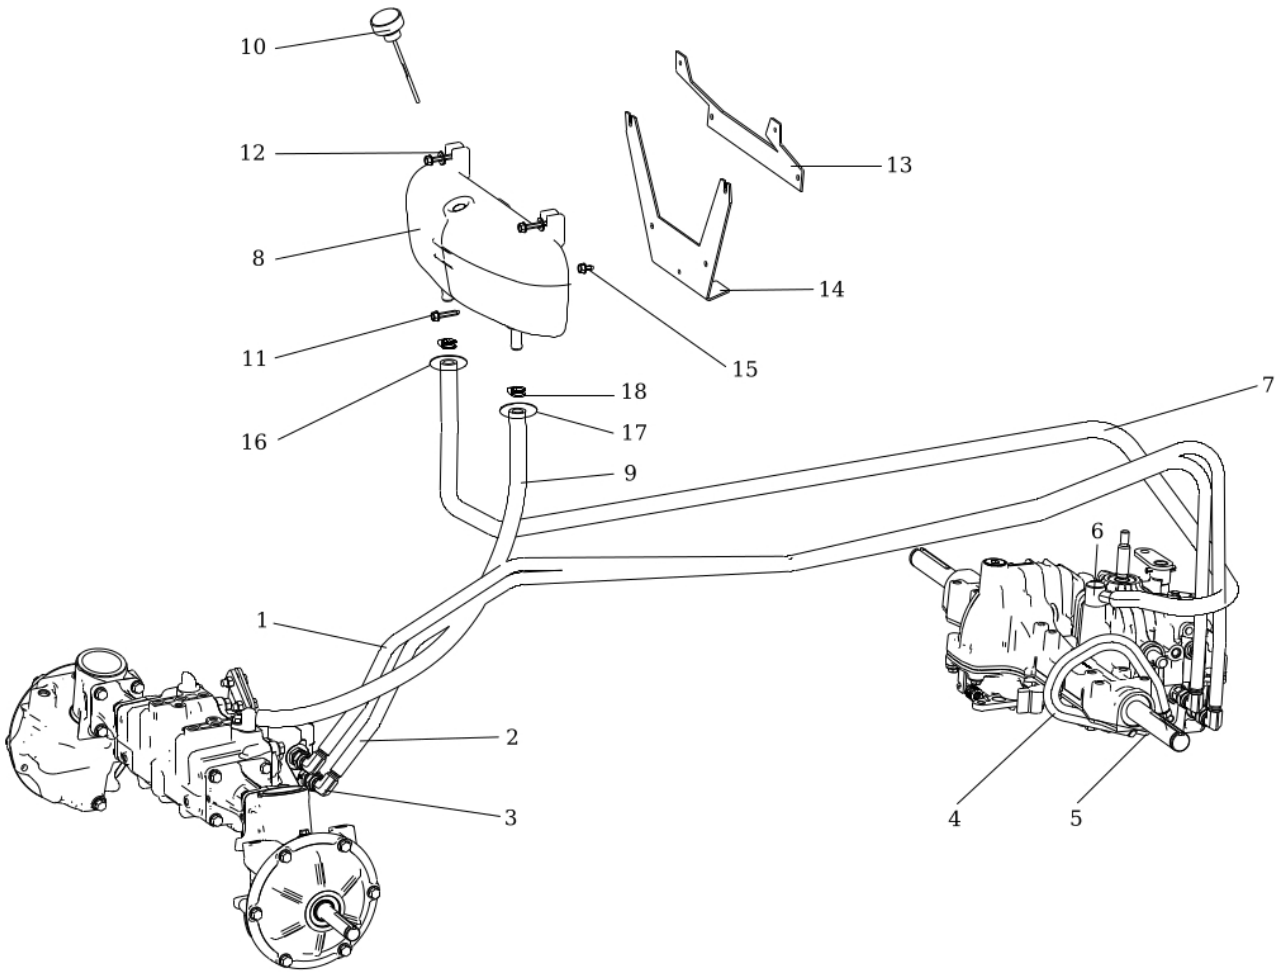

Model: Caiman Comodo 2WD/4WD
Group: KUJ25-15-0001 Starjet UJ 102 fuel tank

Season: 2016

ID	Name	Code	Amount
1	Fuel tank 0-2766-201 white/exh.UJ	N232130026	1
2	Tank holder compl. UJ	S532013422013	1
3	HOLDER	S532013425133	1
4	Cap 9-2725-201	N321841017	1
5	Hose 5,5 PHD 21/386-90 11-94	N272392008	1
6	Clip UM 5008	N000532058	2
7	Screw M 6X20	N309503548	2
8	Nut M 6 DIN 6926	N311129525	2
9	Screw M 8x50 DIN 912 8.8 ZN	N309503574	1
10	Nut M 8	N311129501	1
11	Rubber sleeve 28.5x2	N273121038	2
12	Label 0-8732-223 Fuel quantity	N283293026	1
13	Clip WSBH 1-0-1	N532150211	1