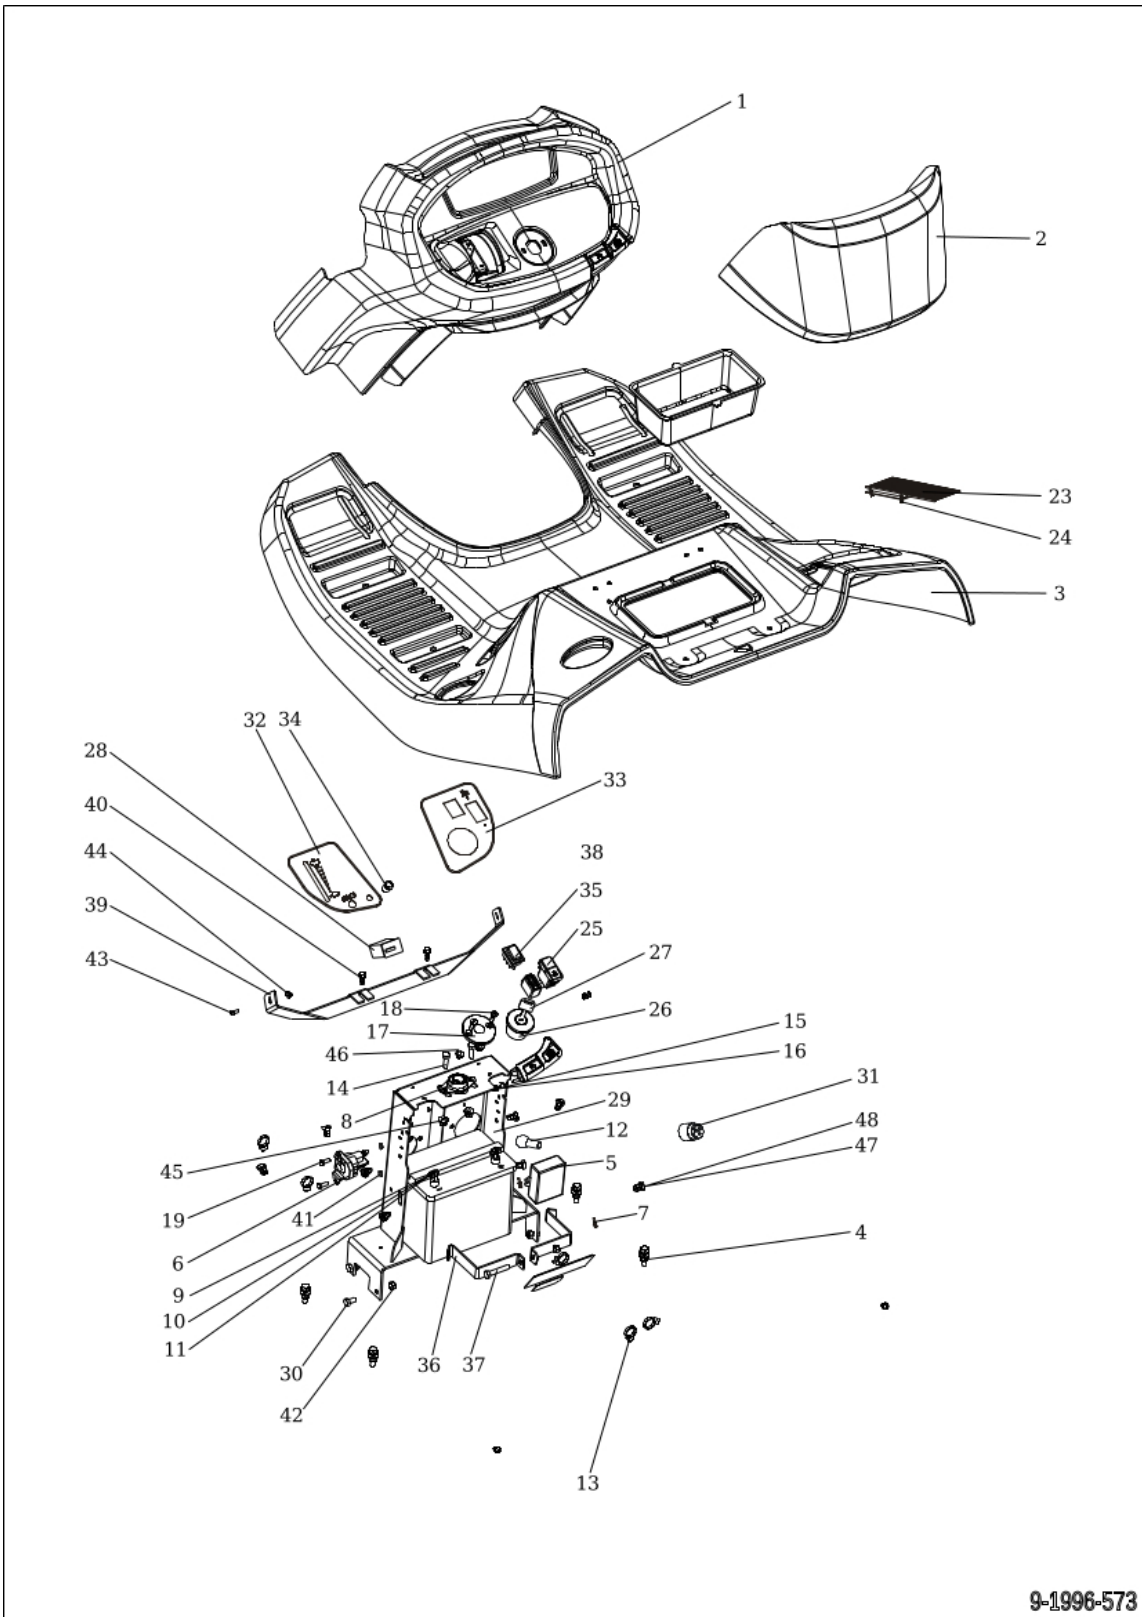

9-1996-573

Model: Caiman Comodo 2WD/4WD
Group: KUJ15-16-0005 Panel

Season: 2016

ID	Name	Code	Amount
1	Dash-board 0-8048-350 Export 2016	N532151509	1
2	Battery cover 0-8547-224	N532151510	1
3	PODLAHA 9-1847-215 EXPORT 2016	N532151529	1
4	Screw M 8X30 DIN 6921 8.8 Zinc	N309578012	4
5	Module KS 004062 AJ06/14	N341271187	1
6	Solenoid 12V Clum 94255	N000532033	1
7	Rivet 282702	N532151116	2
8	Ball BEARING FL M12	N324196022	1
9	Screw M 6X20	N309503548	2
10	Washer 6.4	N311210502	2
11	Nut M 6	N311129513	2
12	Cover 273 125 020 050	N273125006	2
13	Clip WSBH 1-0-1	N532150211	9
14	Screw M 8X25	N309503512	2
15	Screw M 5X16	N309203539	1
16	Nut M 5 DIN 6926 Zinc	N311129524	1
17	Steering wheel bushing 0-1652-226	N321841069	1
18	Screw M 6X25 DIN7991 10.9 Zinc	N309578503	2
19	Screw M6X16	N309503508	2
20	Not used in this performance	NK00000000	1
21	Not used in this performance	NK00000000	1
22	Not used in this performance	NK00000000	1
23	Not used in this performance	NK00000000	1
24	Not used in this performance	NK00000000	1
	Switch VDD2S001 9ZZCR 100	N345329023	1
26	Switch box Delta 6900-47 P	N443861007	1
27	Starting key DELTA 688P-001	N443900137	1
28	Hour-meter SEN DEC DIGITAL	N443433003	1
29	Steering column UJ	S532916422013	1
30	Screw M 8X16	N309503517	4