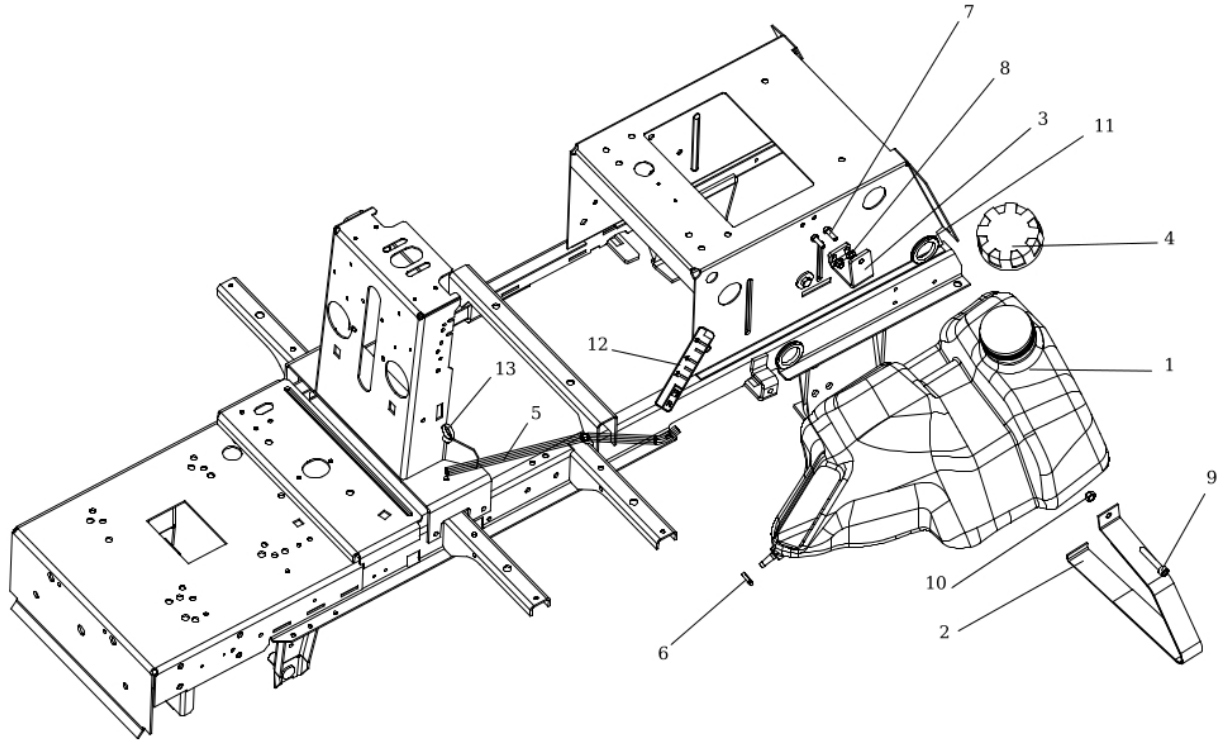

31	Nut M 10 DIN 6926 Zinc	N311129523	8
32	Screw M 10X60	N309503577	3
33	V-Belt 13x2670 Li	N272731225	1

Model: Caiman Comodo 2WD/4WD  
Group: KUJ23-15-0001 Starjet mowing unit n.2 -UJ cover

Season: 2016

ID	Name	Code	Amount
1	Belt cover 0-8547-217 UJ Emak	N532151438	1
2	Belt cover 0-8547-218 P UJ Emak	N532151439	1
3	Seating D7-201-802-010	N532150903	10
4	Pin D7-201-711-010	N532150904	10