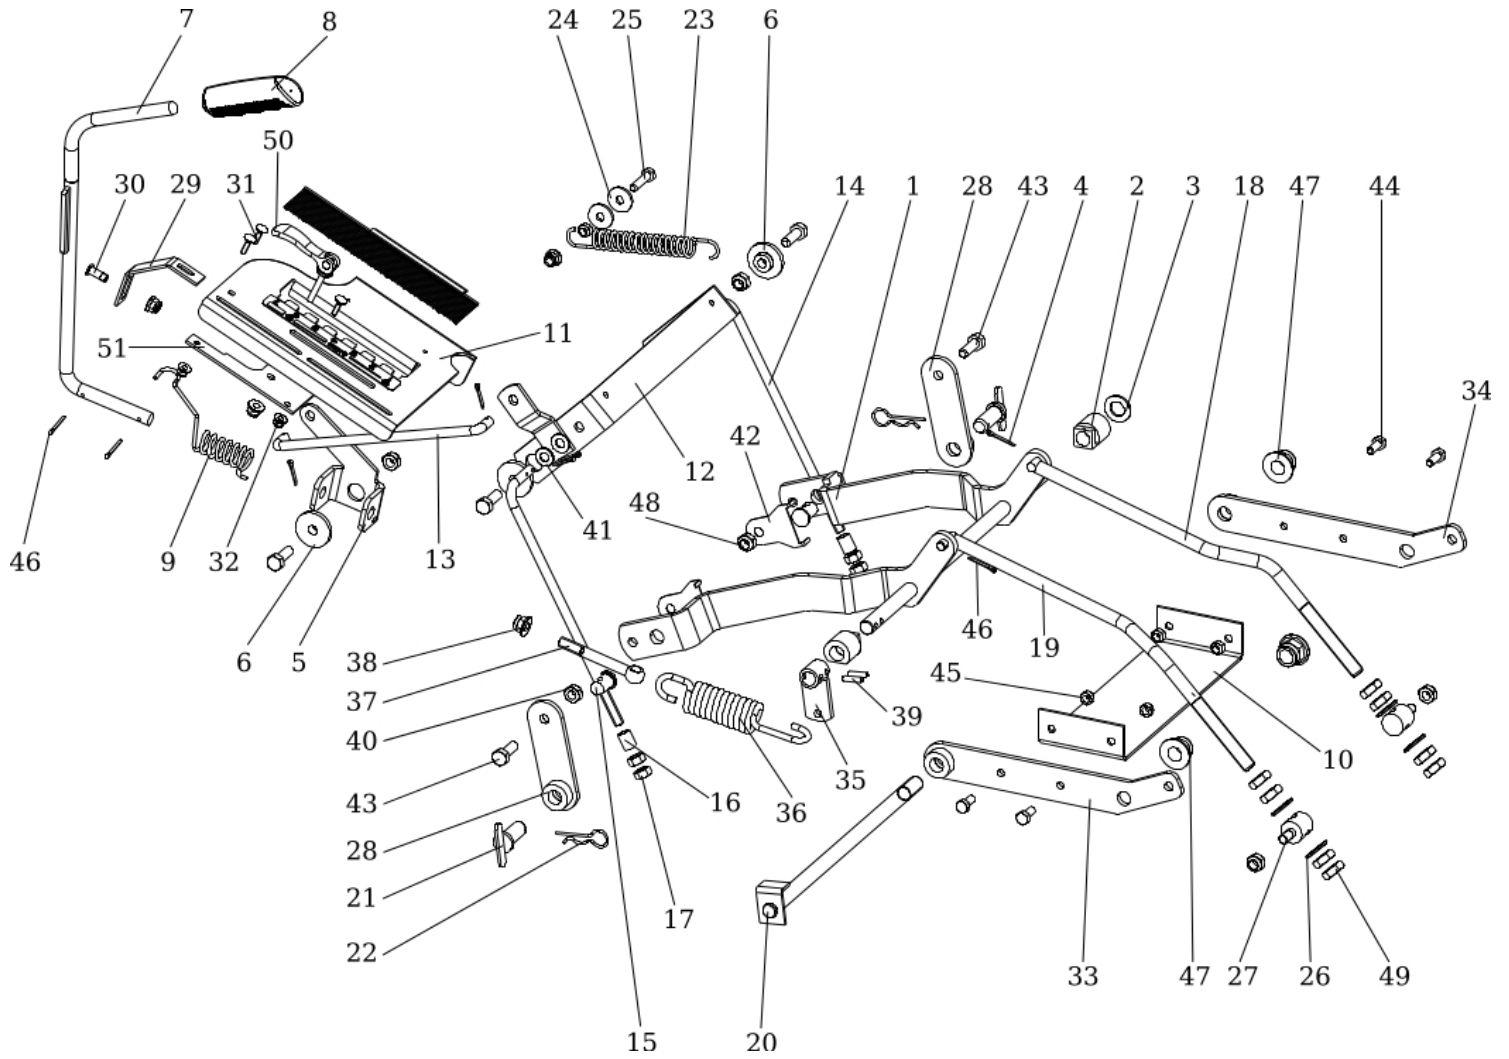

Model: Caiman Comodo 2WD/4WD
Group: KUJ06-15-0002 Starjet mowing lifting

Season: 2016

ID	Name	Code	Amount
1	Lifting arms UJ	S532980508293	1
2	Case 0-9462-203	N722643024	1
3	Washer 17	N311210507	1
4	Spindle 3.2x25	N311338517	2
5	Lever holder	S532113415563	1
6	WASHER	S532092212293	3
7	Lifting lever	S532980412183	1
8	Handrail 0-8832-202	N532151357	1
9	Spring 0-9746-504 lifting	N315231265	1
10	Holder	S532080503673	1
11	Lifting segment	S532113425423	1
12	Lifting holder	S532913413323	1
13	Lifting rod 0-8041-201 UJ	N532151358	1
14	Lifting rod 0-8041-346	N532151359	2
15	Pin	S532090162073	2
16	Spacer	S532095213823	2
17	Nut M 10	N311150506	4
18	Lifting tie-rod L	S532980422503	1
19	Lifting tie-rod R	S532980422493	1
20	Lifting shaft UJ	S532938122583	1
21	Pin complete	S532993462343	2
22	Flexible spindle 0-9245-999	N315238003	2
23	Spring 0-9746-460	N315231193	1
24	Washer 9 Zinc	N311212508	2
25	Screw M 8X35	N309503543	1
26	Washer 10.5	N311210504	4
27	Screw	S532090162063	2
28	Lifting arm	S532980322193	2
29	Lifting segment brace	S532013418233	1
30	Screw M 8X20 BN 1206	N309578535	1