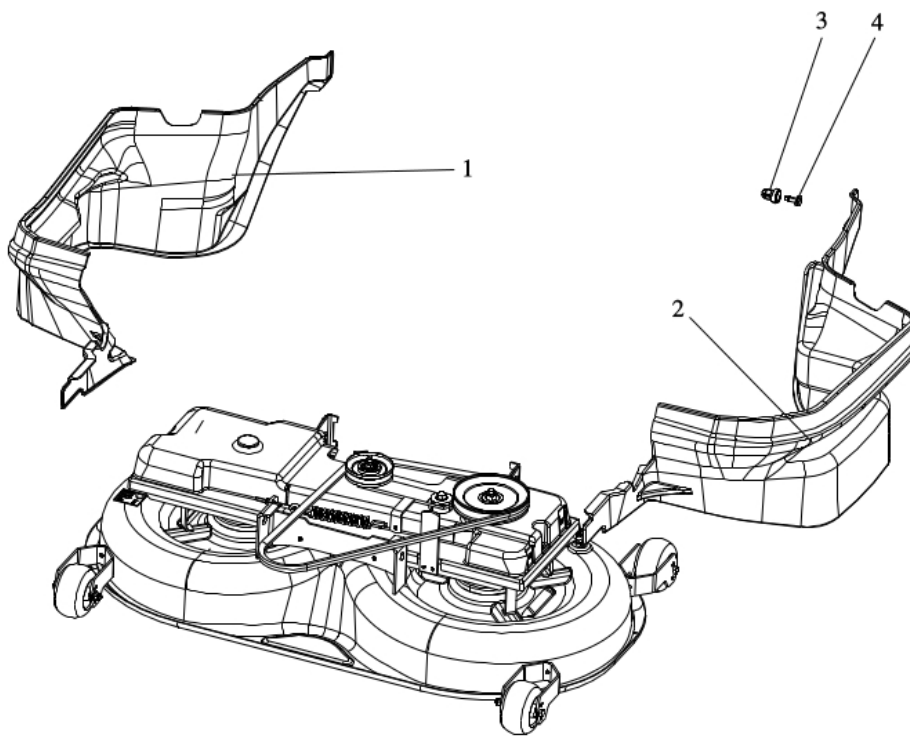

Model: Caiman Comodo 2WD/4WD
Group: KUJ23-15-0001 Starjet mowing unit n.2 -UJ cover

Season: 2016

ID	Name	Code	Amount
1	Belt cover 0-8547-217 UJ Emak	N532151438	1
2	Belt cover 0-8547-218 P UJ Emak	N532151439	1
3	Seating D7-201-802-010	N532150903	10
4	Pin D7-201-711-010	N532150904	10