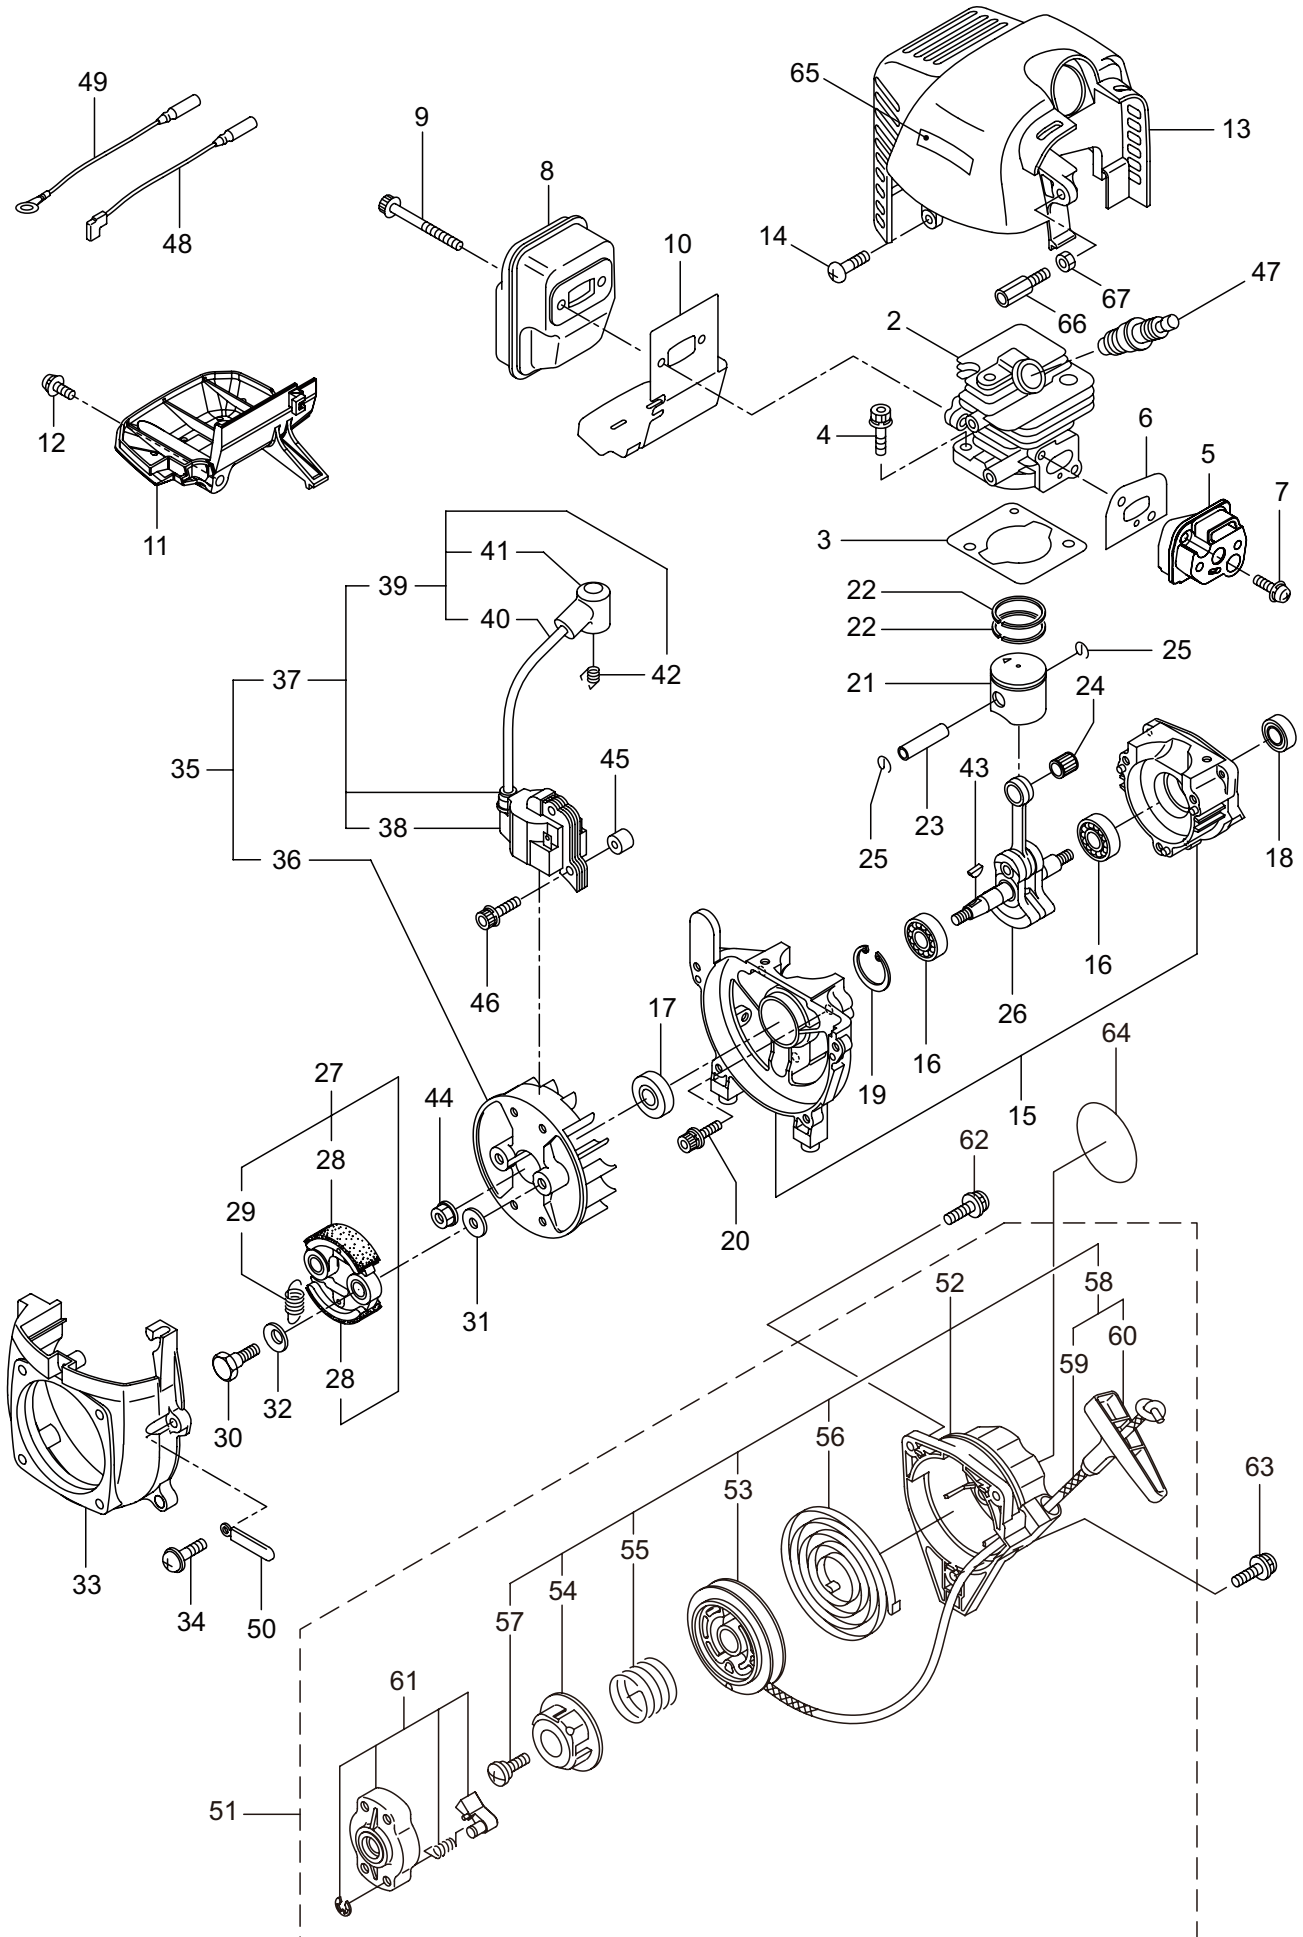

3. WX24SP ENGINE

Ref. No.	Part No.	Part Name	Q'ty	Remarks
3-1	875288	Engine	1	EE233/06
3-2	289639	Cylinder	1	
3-3	289643	Gasket	1	
3-4	267290	Cap Screw	2	M5x20
3-5	272744	Insulator	1	New gasket required
3-6	267049	Gasket	1	
3-7	269826	Screw	2	M5x25
3-8	275634	Muffler Comp	1	
3-9	266402	Cap Screw	2	M5x55
3-10	273262	Gasket	1	
3-11	273519	Under Cover	1	
3-12	269827	Screw	1	M5x16
3-13	273042	Top Cover	1	
3-14	280144	Tapping Screw	1	
3-15	273674	Crankcase	1	
3-16	280488	Bearing	2	PPL 6001
3-17	261492	Oil Seal	1	ISCD12287
3-18	261386	Oil Seal	1	ISCD12227
3-19	055185	Snap Ring	1	H28
3-20	261612	Cap Screw	3	M5x30
3-21	272204	Piston	1	
3-22	264891	Piston Ring	2	(2)required
3-23	261036	Piston Pin	1	
3-24	288520	Bearing, Needle	1	
3-25	261576	Clip,Piston	2	
3-26	267193	Crankshaft/Conn.Rod Ass'y	1	
3-27	269168	Clutch Ass'y	1	Incl.28,29
3-28	269169	Clutch Shoe	2	(2)required
3-29	269173	Spring, Clutch	1	
3-30	269647	Clutch Bolt	2	
3-31	269175	Washer	2	6.1x15x1.6
3-32	261777	Wave Washer	2	
3-33	283386	Fan Cover	1	
3-34	269831	Screw	4	M5x20
3-35	272066	Magneto Ass'y	1	Incl.36-42
3-36	261356	Rotor/Fan	1	
3-37	272067	Ignition Coil Ass'y	1	Incl.38-42
3-38	267401	Coil	1	
3-39	272068	Spark Plug Wire Ass'y	1	Incl.40-42
3-40	272069	Spark Plug Wire	1	
3-41	261074	Plug Boot	1	
3-42	261075	Connector	1	
3-43	261076	Woodruff Key	1	3x10
3-44	261417	Nut,Rotor	1	M8
3-45	280381	Spacer	2