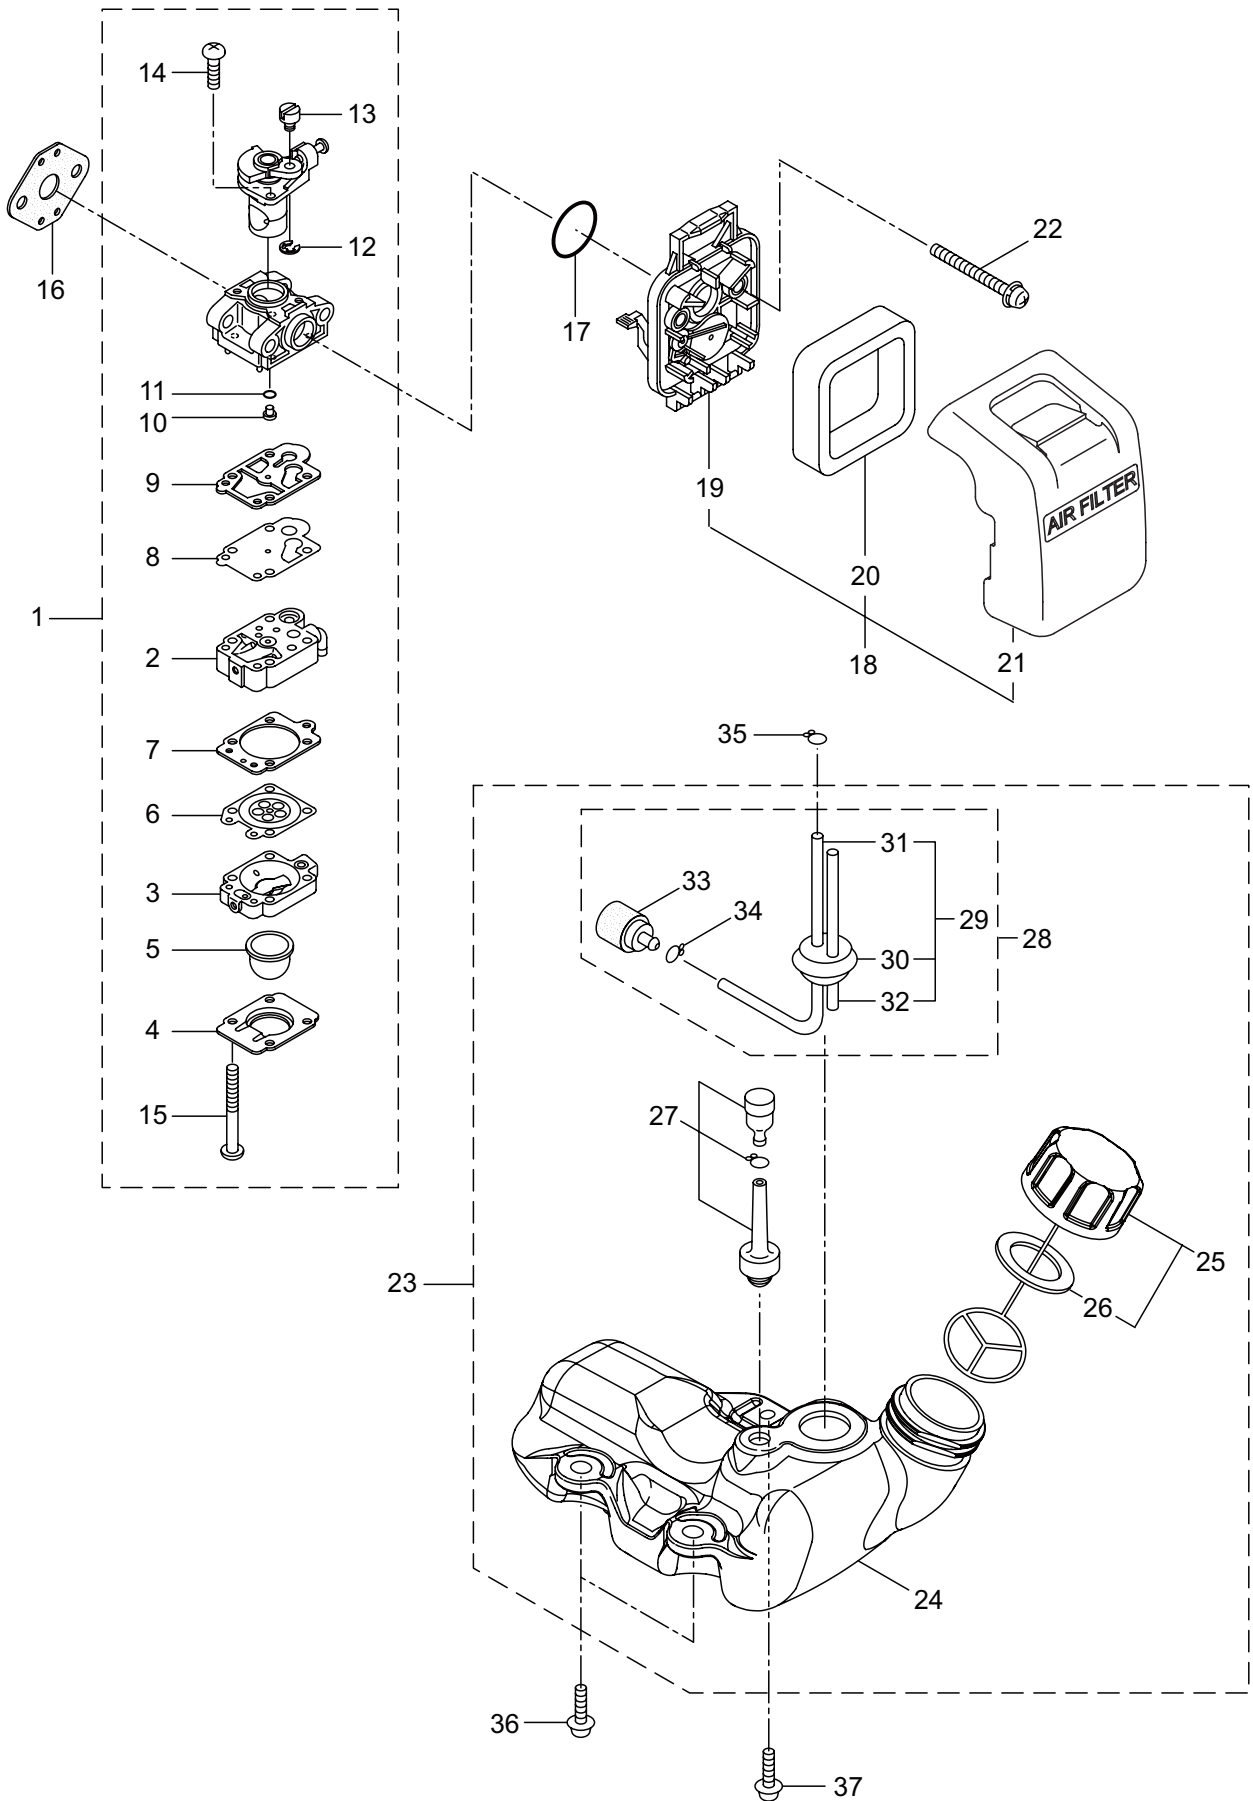

4. WX24SP
CARBURETOR, FUEL TANK

Ref. No.	Part No.	Part Name	Q'ty	Remarks
4-1	276663	Carburetor Ass'y	1	Incl.2-15 New gasket required
4-2	274472	Pump Body	1	
4-3	262991	Purge Body	1	
4-4	262992	Cover Plate	1	
4-5	261874	Primer Bulb	1	
4-6	283905	Diaphragm, Meterring	1	
4-7	262993	Gasket	1	
4-8	262994	Diaphragm,Fuel Pump	1	
4-9	282576	Gasket	1	
4-10	289396	Main Jet	1	
4-11	261871	O-Ring	1	
4-12	261876	E-Ring	1	
4-13	261658	Swivel	1	
4-14	264682	Screw	2	
4-15	262996	Screw	4	
4-16	261864	Gasket	1	
4-17	264691	O-Ring	1	
4-18	277926	Cleaner Ass'y	1	Incl.19-21
4-19	266433	Housing	1	
4-20	264695	Filter	1	
4-21	277554	Cover	1	
4-22	269834	Screw	2	
4-23	276798	Fuel Tank Ass'y	1	Incl.24-34
4-24	273516	Fuel Tank	1	
4-25	275306	Fuel Tank Cap Ass'y	1	Incl.26
4-26	274875	Gasket	1	
4-27	261696	Breather Ass'y	1	
4-28	265752	Fuel Pipe Pick-up Ass'y	1	Incl.29-34
4-29	264031	Fuel Pipe Ass'y	1	Incl.30-32
4-30	261115	Grommet	1	
4-31	261690	Fuel Pipe	1	160L
4-32	263038	Return Pipe	1	3x6x85L
4-33	264653	Filter Ass'y	1	
4-34	261117	Clip	1	
4-35	261117	Clip	1	
4-36	269828	Screw	2	M5x16
4-37	281208	Screw	1	M5x16