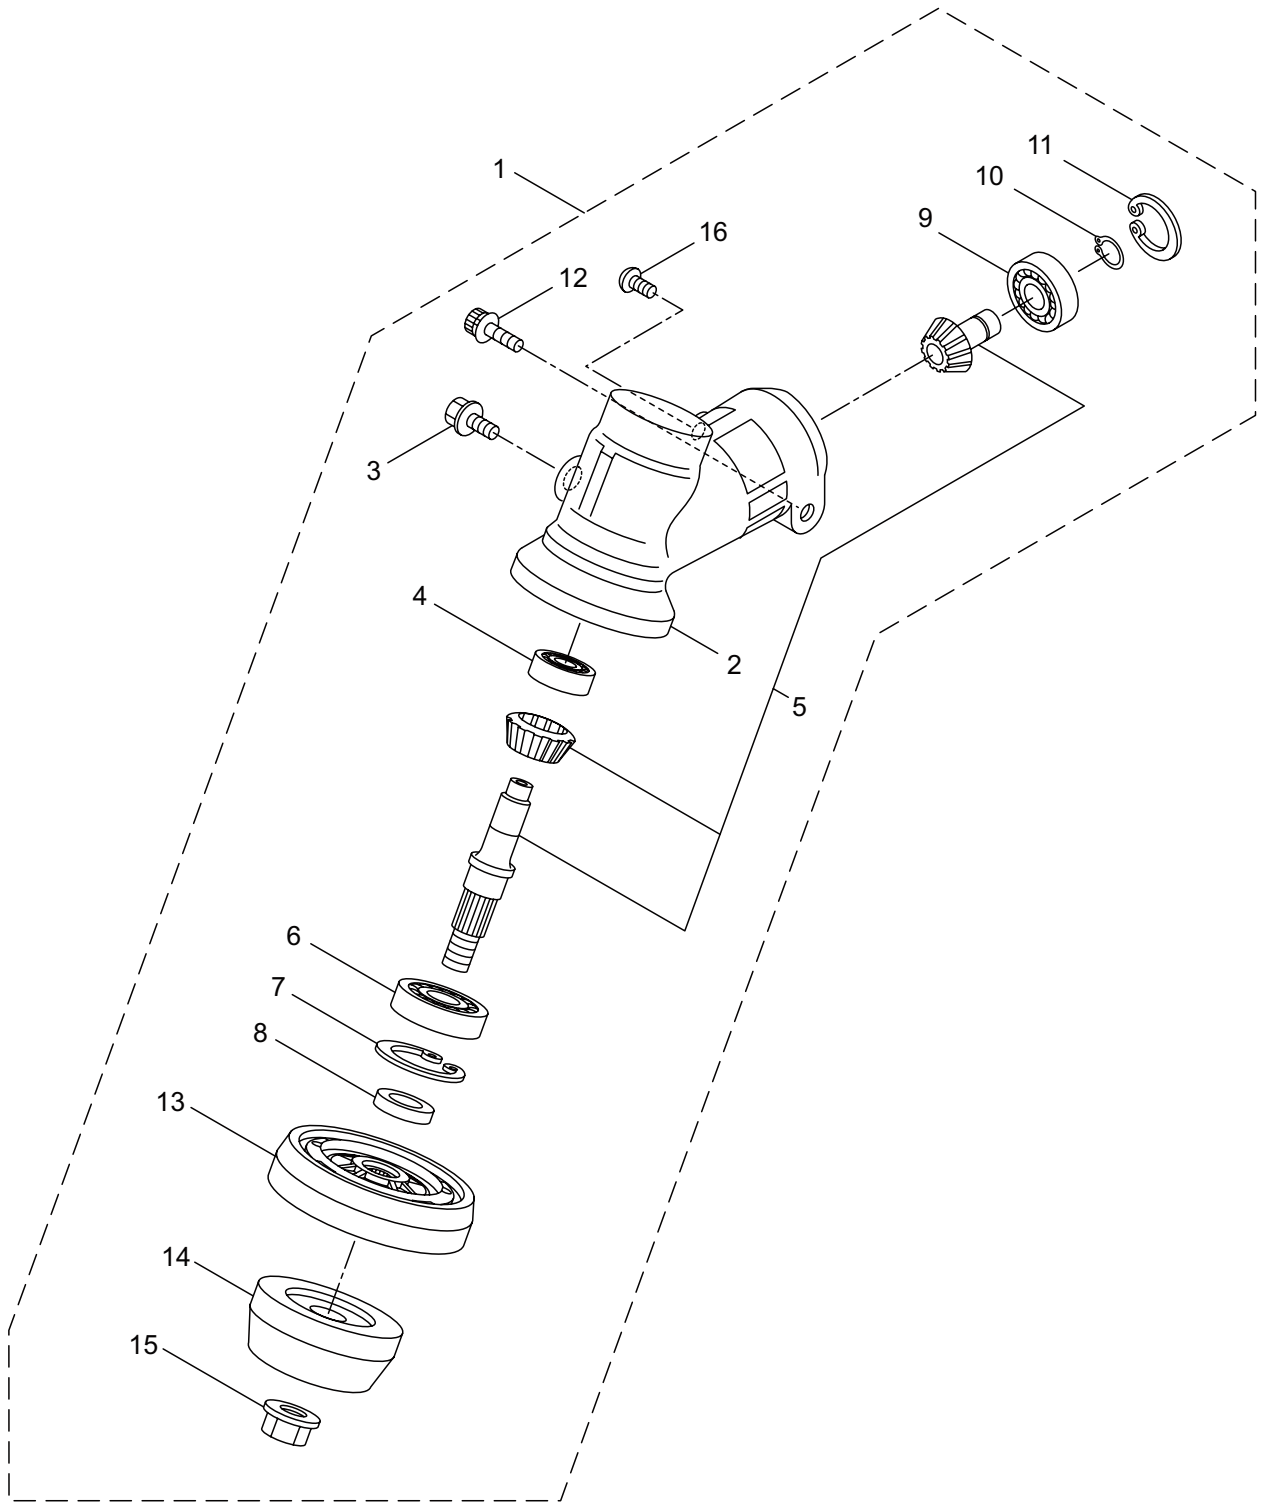

2. WX24SP
GEARCASE

Ref. No.	Part No.	Part Name	Q'ty	Remarks
2-1	232070	Gearcase Ass'y	1	Incl.2-16
2-2	226284	Gearcase	1	
2-3	225897	Bolt	1	M6x8
2-4	226285	Bearing	1	#626
2-5	227108	Gear Set	1	
2-6	112184	Bearing	1	#6000DDU
2-7	054676	Snap Ring	1	#26
2-8	225898	Collar	1	10x16xt2.6
2-9	226286	Bearing	1	#609ZZ
2-10	228477	Snap Ring	1	#9
2-11	140270	Snap Ring	1	#24
2-12	261246	Cap Screw	1	M5x25
2-13	225891	Boss Adapter	1	
2-14	225892	Blade Boss B	1	
2-15	225893	Nut	1	M8
2-16	219087	Cap Screw	1	M5x10