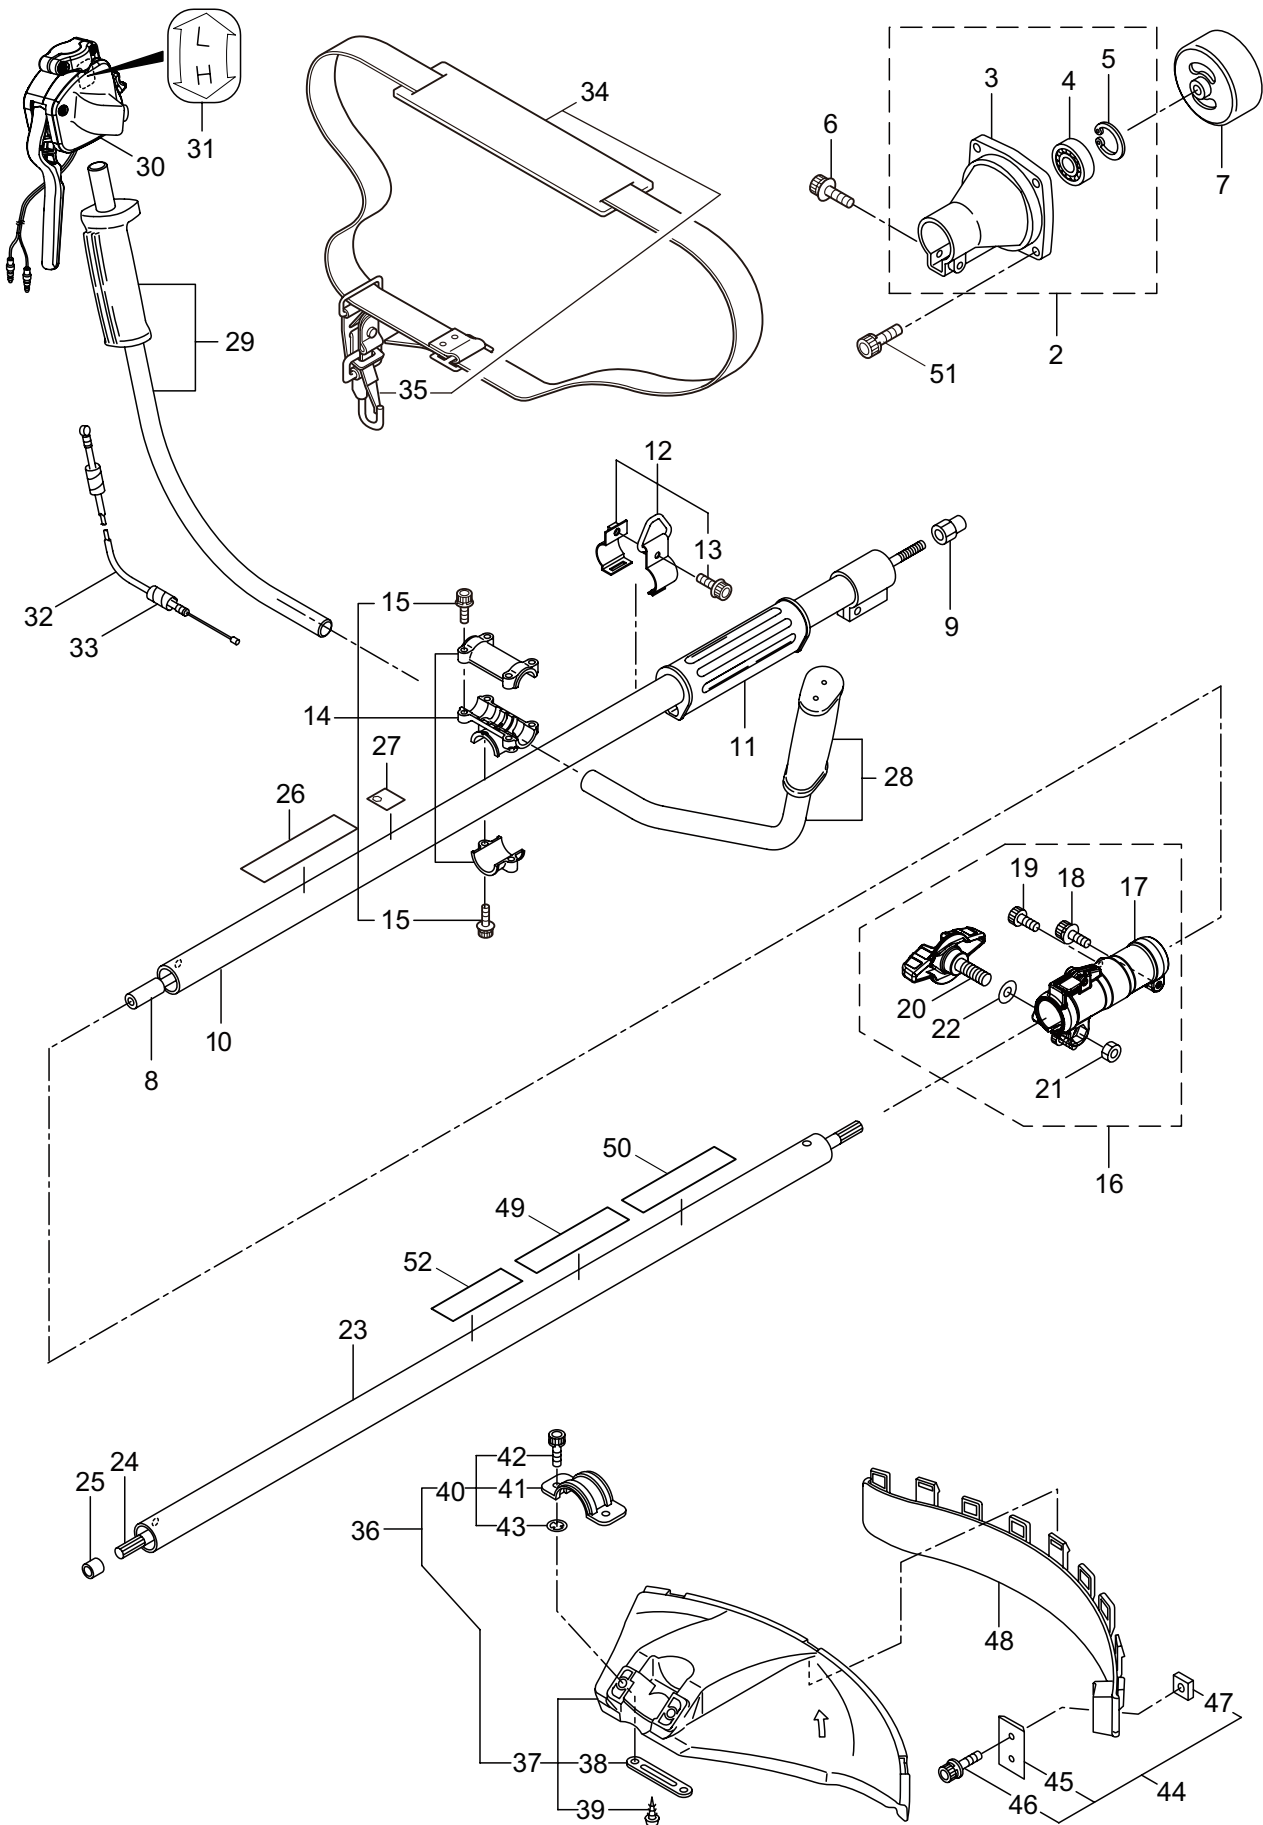

PARTS LIST

WX24SP

CONTENTS

1. MAIN BODY	1 ~ 4
2. GEARCASE.....	5 ~ 6
3. ENGINE.....	7 ~ 10
4. CARBURETOR, FUEL TANK	11 ~ 12
5. ACCESSORIES	13 ~ 14

2019. 04.

P/N 524812

1. WX24SP
MAIN BODY

Ref. No.	Part No.	Part Name	Q'ty	Remarks
1-1	364799	WX24SP	1	
1-2	221473	Clutch Case Ass'y	1	Incl.3-5
1-3	221474	Clutch Case	1	
1-4	016405	Bearing	1	#6200ZZ
1-5	013825	Snap Ring	1	#30
1-6	261612	Cap Screw	1	M5x30
1-7	229091	Clutch Drum	1	
1-8	237162	Driveshaft Ass'y	1	
1-9	218476	Adapter	1	
1-10	237163	Driveshaft Tube	1	
1-11	215532	Shaft Grip	1	
1-12	215533	Hanging Bracket Ass'y	1	Incl.13
1-13	261762	Cap Screw	1	M5x14
1-14	231879	Bracket Ass'y	1	Incl.15
1-15	261246	Cap Screw	6	M5x25
1-16	237165	Joint Pipe Ass'y	1	Incl.17-22
1-17	237166	Joint Pipe	1	
1-18	261246	Cap Screw	1	M5x25
1-19	283139	Screw	1	M5x12
1-20	236962	Knob	1	M8x26
1-21	126990	Nut	1	M8
1-22	550131	Washer	1	M8
1-23	237170	Driveshaft Tube Ass'y	1	
1-24	237171	Driveshaft	1	
1-25	216079	Stopper	1	
1-26	238751	Label	1	MADE IN JAPAN
1-27	228043	Label	1	
1-28	237718	Handle Ass'y-Left	1	
1-29	236358	Handle Ass'y-Right	1	
1-30	560623	Throttle Trigger	1	
1-31	560200	Label	1	
1-32	235748	Throttle Wire	1	
1-33	234549	Tube	1	660L
1-34	220533	Hanging Strap Ass'y	1	Incl.35
1-35	231657	Hook	1	
1-36	235690	Safety Cover Ass'y	1	Incl.37-43
1-37	235691	Safety Cover Ass'y	1	Incl.38,39
1-38	227819	Bracket	1	
1-39	221580	Screw	1	4x8
1-40	232076	Bracket Ass'y	1	Incl.41-43
1-41	227820	Bracket	1	
1-42	220632	Cap Screw	2	M6x30
1-43	231704	Washer	2	6x13xt1.0
1-44	231882	String Cutter Ass'y	1	Incl.45-47
1-45	230747	String Cutter	1	

1. WX24SP
MAIN BODY

Ref. No.	Part No.	Part Name	Q'ty	Remarks
1-46	261250	Cap Screw	1	M5x20
1-47	228325	Nut	1	
1-48	231033	Cover Extention	1	
1-49	238720	Label	1	CAIMAN
1-50	238693	Label	1	WARNING
1-51	261250	Cap Screw	4	M5x20
1-52	241751	Label	1	WX24SP