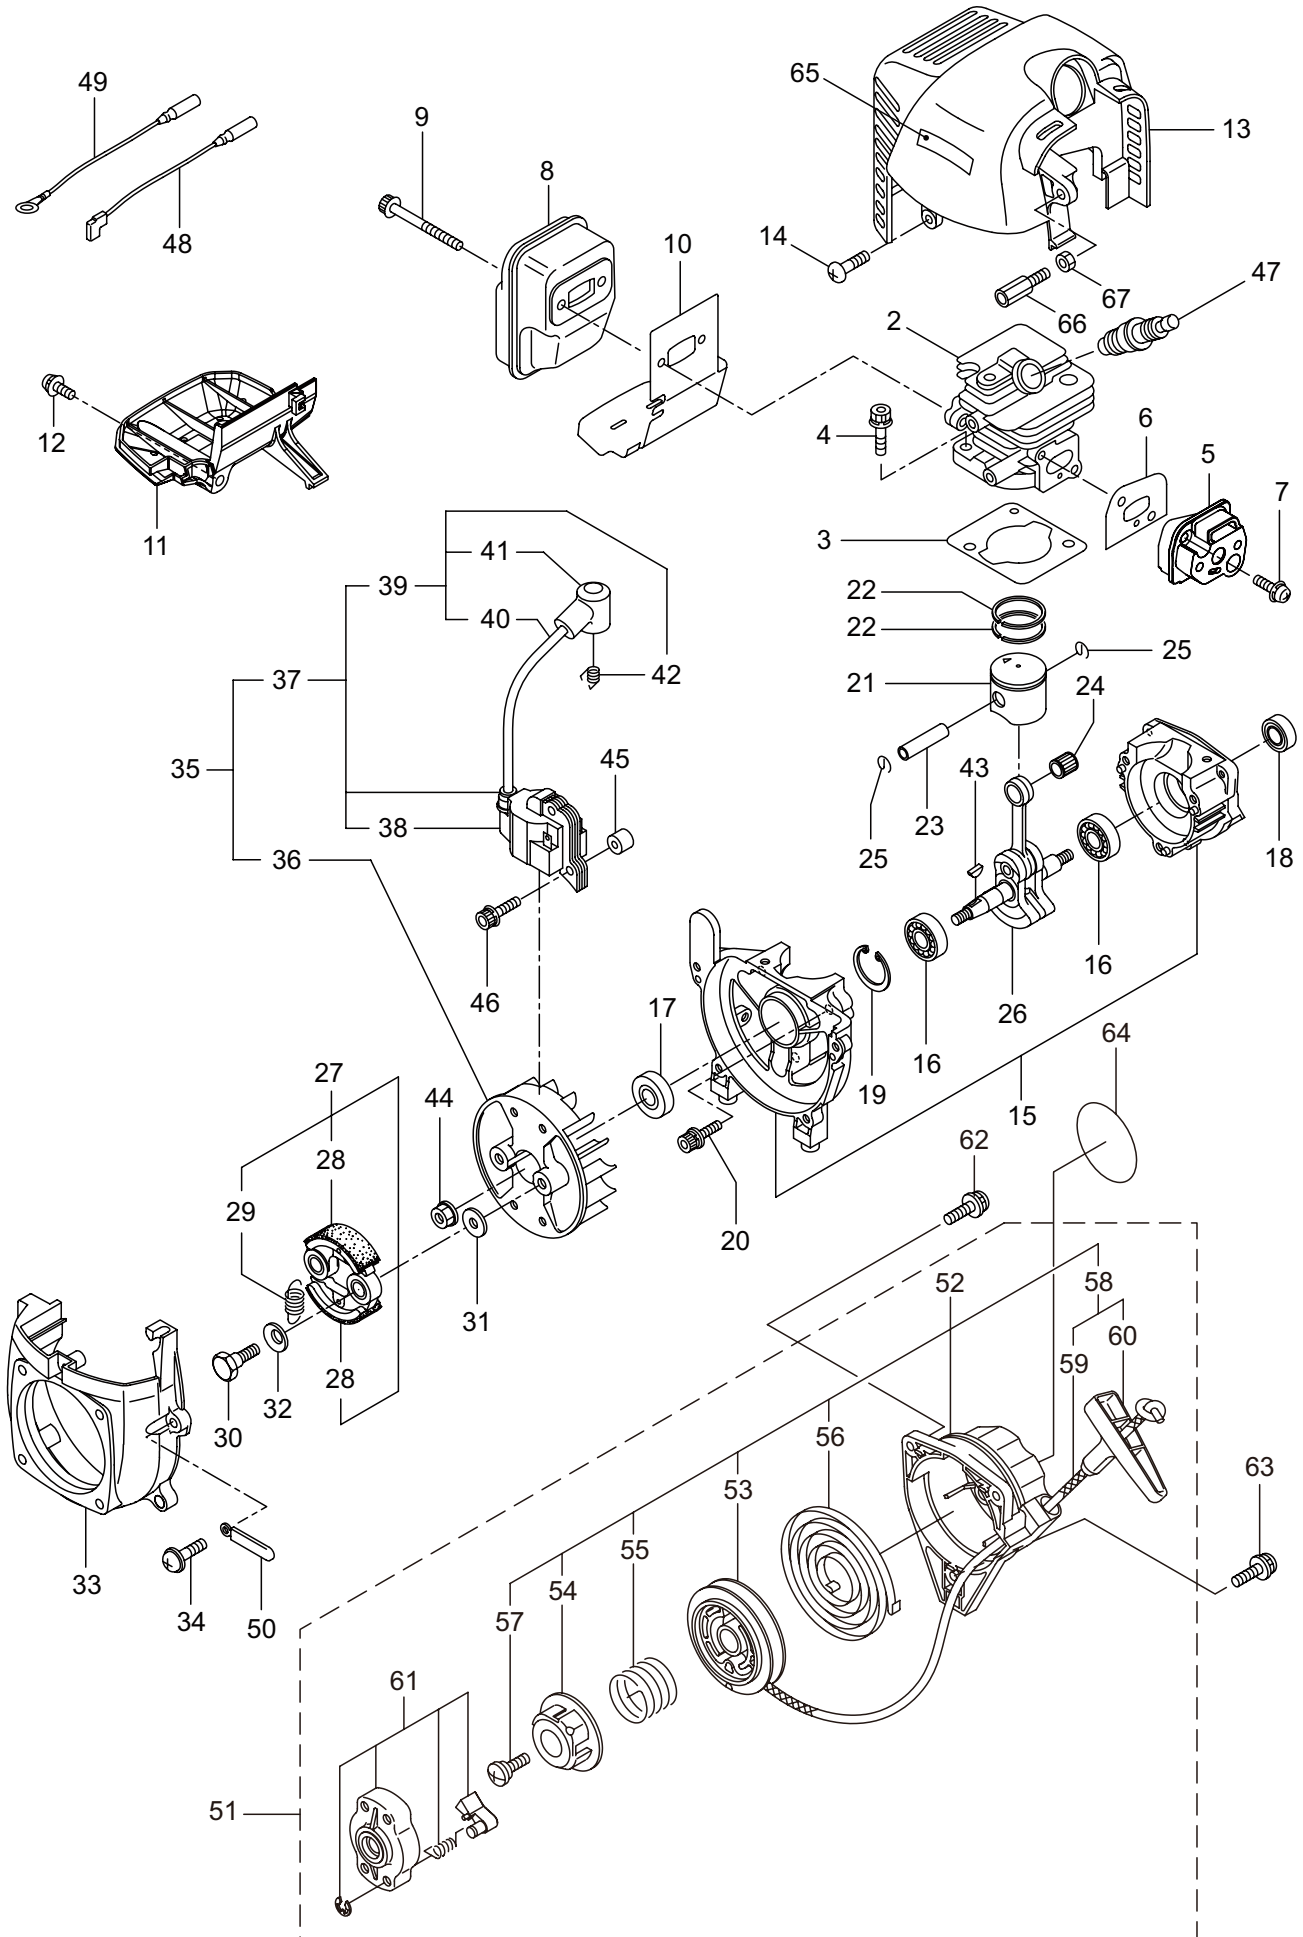

1. WX24SP
MAIN BODY

Ref. No.	Part No.	Part Name	Q'ty	Remarks
1-46	261250	Cap Screw	1	M5x20
1-47	228325	Nut	1	
1-48	231033	Cover Extention	1	
1-49	238720	Label	1	CAIMAN
1-50	238693	Label	1	WARNING
1-51	261250	Cap Screw	4	M5x20
1-52	241751	Label	1	WX24SP

2. WX24SP
GEARCASE

Ref. No.	Part No.	Part Name	Q'ty	Remarks
2-1	232070	Gearcase Ass'y	1	Incl.2-16
2-2	226284	Gearcase	1	
2-3	225897	Bolt	1	M6x8
2-4	226285	Bearing	1	#626
2-5	227108	Gear Set	1	
2-6	112184	Bearing	1	#6000DDU
2-7	054676	Snap Ring	1	#26
2-8	225898	Collar	1	10x16xt2.6
2-9	226286	Bearing	1	#609ZZ
2-10	228477	Snap Ring	1	#9
2-11	140270	Snap Ring	1	#24
2-12	261246	Cap Screw	1	M5x25
2-13	225891	Boss Adapter	1	
2-14	225892	Blade Boss B	1	
2-15	225893	Nut	1	M8
2-16	219087	Cap Screw	1	M5x10

3. WX24SP ENGINE

Ref. No.	Part No.	Part Name	Q'ty	Remarks
3-46	261256	Cap Screw	2	M4x25
3-47	288264	Spark Plug	1	BPMR8Y
3-48	267492	Lead	1	130L
3-49	282880	Wire, Lead	1	
3-50	264588	Clamp	1	
3-51	282404	Recoil Starter Ass'y	1	Incl.52-61
3-52	282405	Recoil Ass'y	1	Incl.53-60
3-53	283411	Reel	1	
3-54	283412	Cam Plate	1	
3-55	280930	Spring	1	
3-56	280931	Spiral Spring	1	
3-57	267213	Screw	1	
3-58	280932	Starter Rope Ass'y	1	Incl.59,60
3-59	280933	Starter Rope	1	
3-60	267219	Starter Grip	1	
3-61	280934	Starter Pawl Ass'y	1	
3-62	280489	Screw	2	M4x20
3-63	269833	Screw	1	M4x16
3-64	246200	Label	1	WX24SP
3-65	284587	Label	1	
3-66	563151	Screw	1	M6x15
3-67	261878	Nut	1	