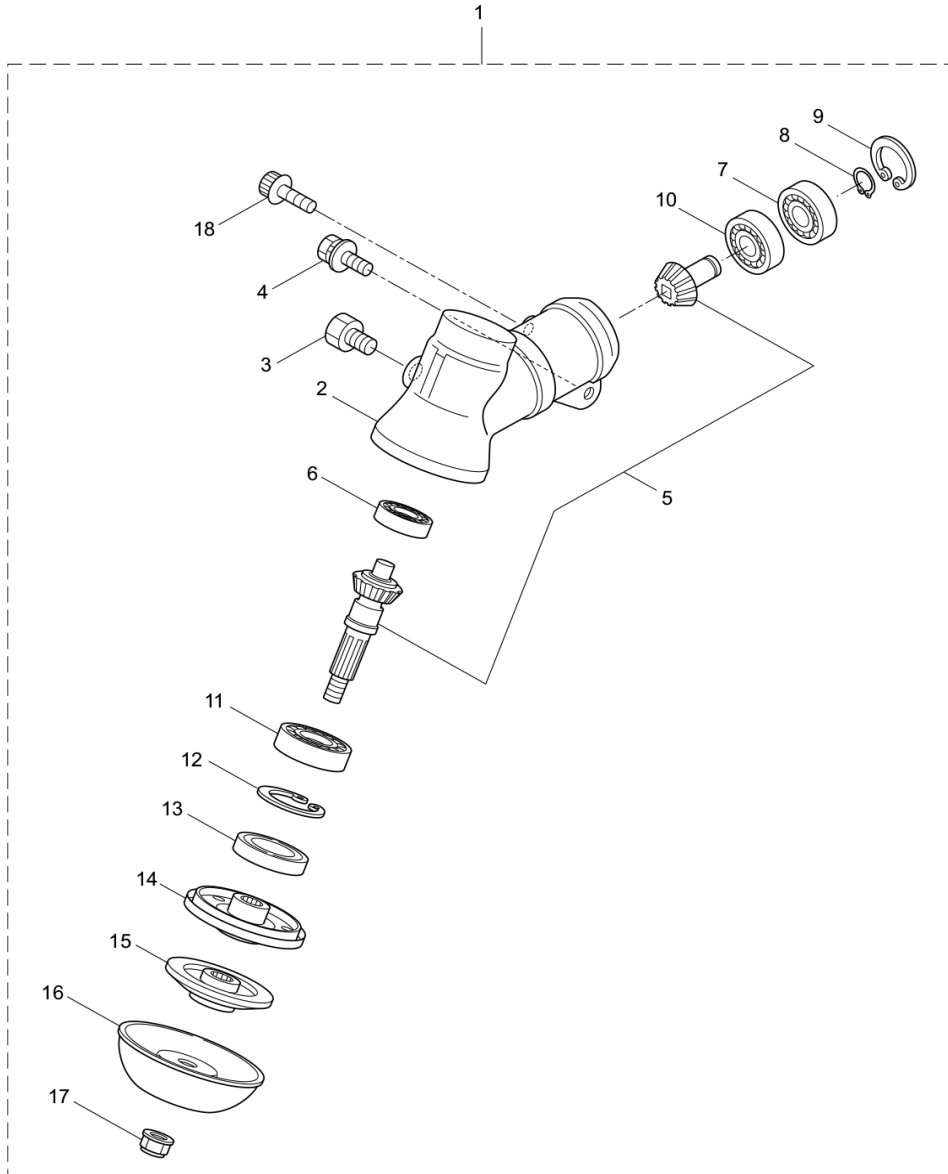

3. GEAR CASE

- 5 -

1

Status	Position	Parts Number	Parts Name	Unit Quantity	Set Unit Quantity	Specification	Remarks	Maker code
	1	234835	GEAR CASE	1		M10ネジ°/6カクアツキ	Incl.2-18	
	2	232833	GEAR CASE	1		キヨウカカ°タ/28		
	3	234109	BOLT	1	5	M8X8	M8x8	
	4	217134	BOLT	1		M6X30	M6x30	
	5	234349	GEAR SET	1		55°/Π6.1 14:19		
	6	014490	BEARING 6000	1		#6000	#6000