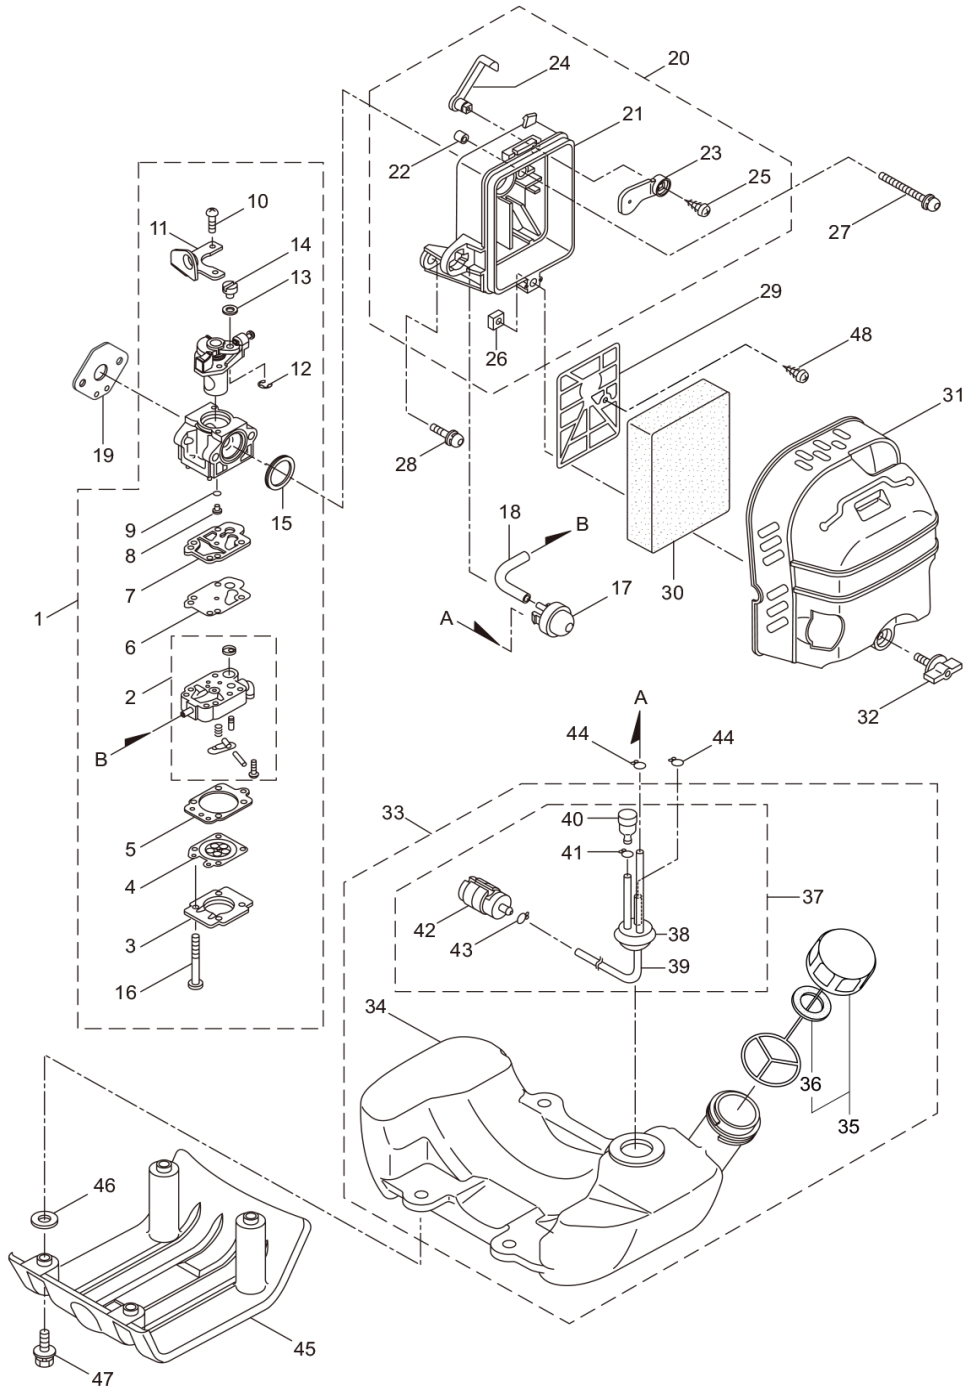

5. CARBURETOR, FUEL TANK

- 13 -

1

Status	Position	Parts Number	Parts Name	Unit Quantity	Set Unit Quantity	Specification	Remarks	Maker code
	1	287021	CARBURETOR ASSY	1		WYK-365	Incl.2-16 New gasket required	
	2	283124	CARBURETOR BODY	1		WB5-7437		
	3	263726	COVER PLATE	1		WB21-158		
	4	283905	DIAPHRAGM METERRING	1		WB95-614