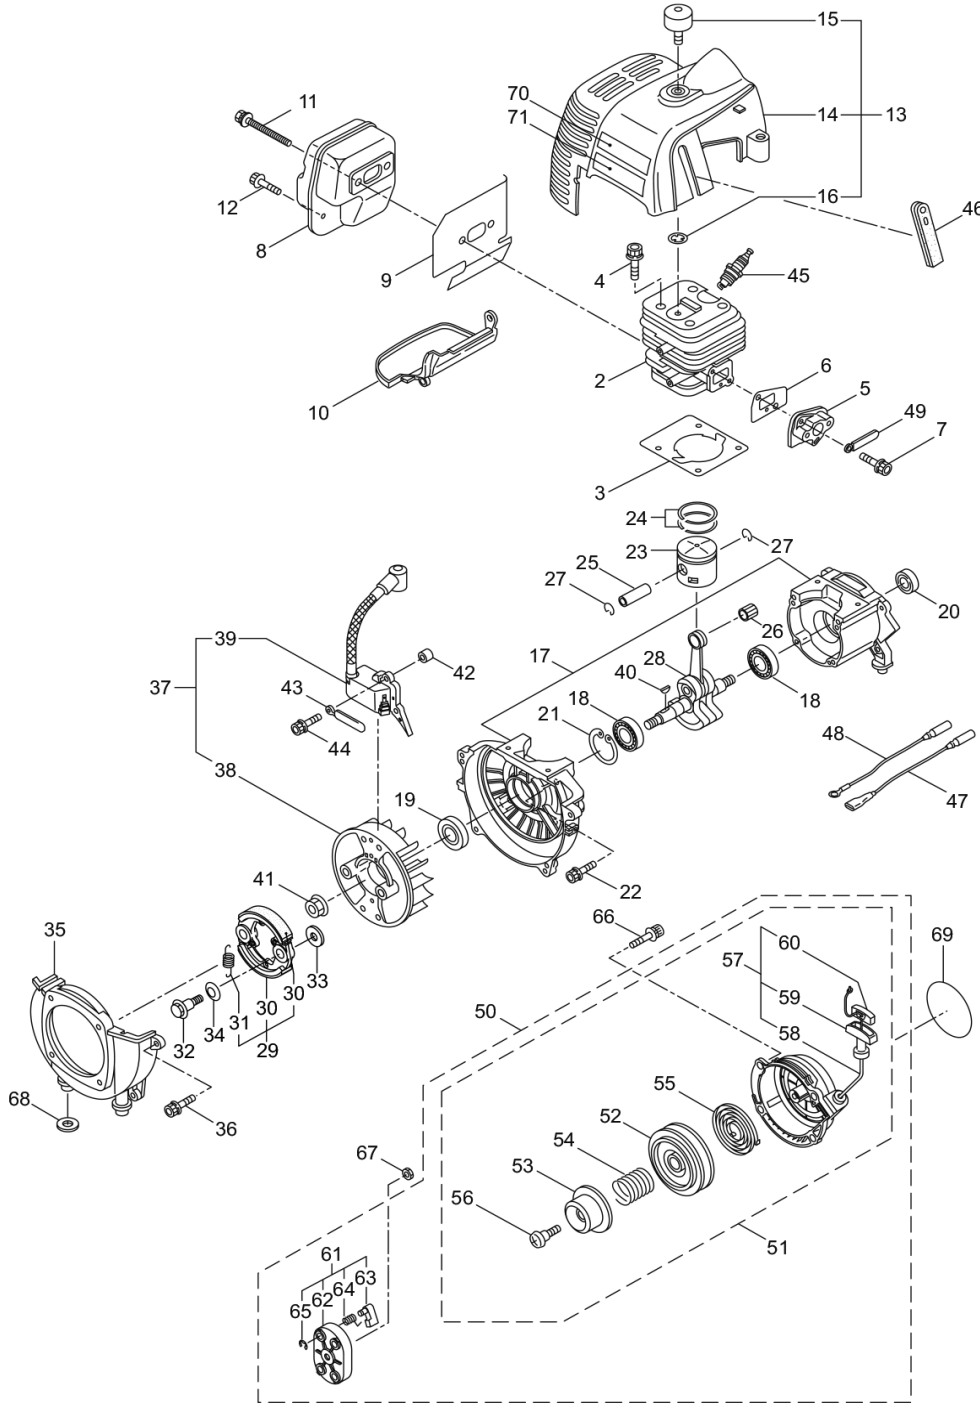

4. ENGINE

- 7 -

1

Status	Position	Parts Number	Parts Name	Unit Quantity	Set Unit Quantity	Specification	Remarks	Maker code
	1	858989	CE420/09(BC4321RS)	1			CE420/09	
	2	279099	CYLINDER COMP.	1		CE420		
	3	279101	GASKET	1				
	4	261246	CAP SCREW	4	5	M5X25	M5x25	
	5	285778	INSURATOR	1			New gasket required	
	6	285779	GASKET	1