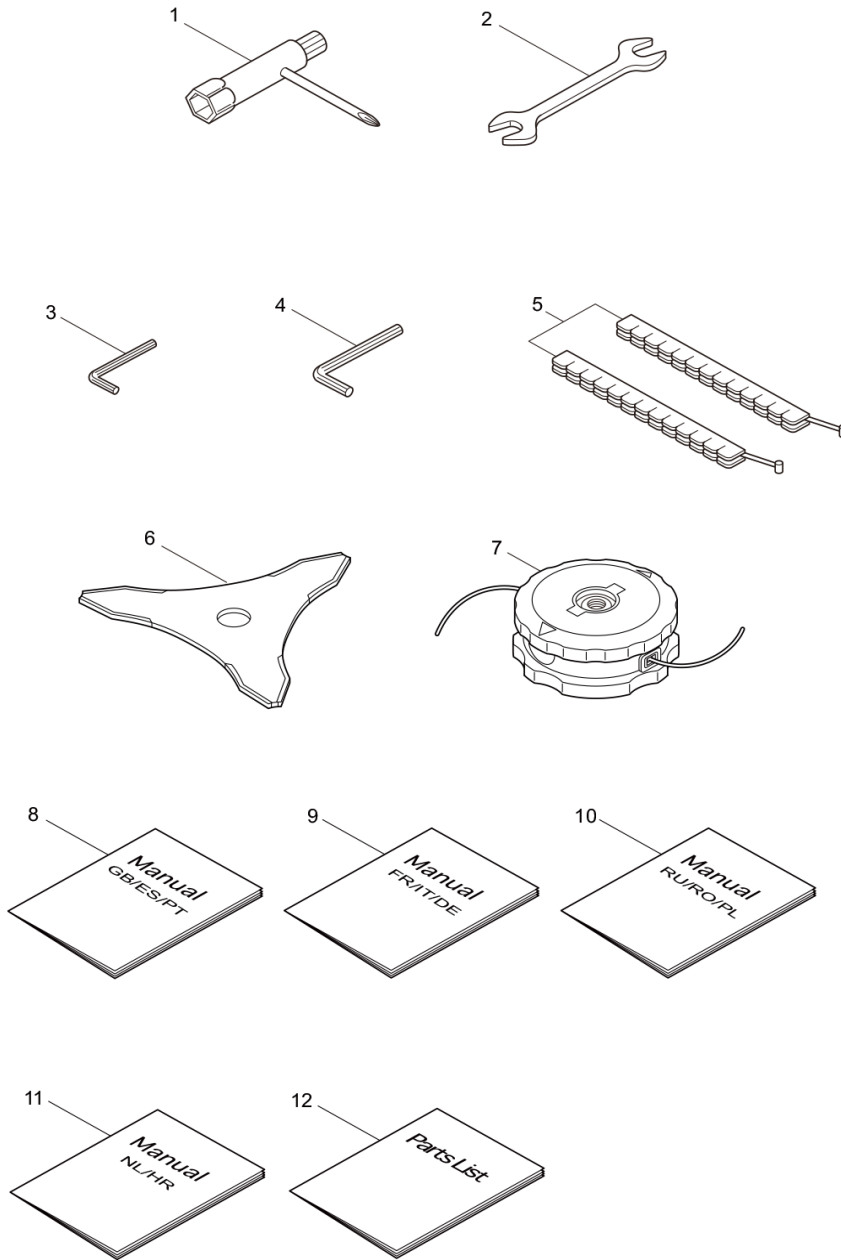

6. ACCESSORIES

- 17 -

Status	Position	Parts Number	Parts Name	Unit Quantity	Set Unit Quantity	Specification	Remarks	Maker code
	1	228008	BOX SPANNER	1		17X19X(+)+トイ ル	17x19x(+)	
	2	054756	DOUBLE ENDED SPANNER	1		10X13	10x13	
	3	219432	WRENCH	1		ニメトル 4	4mm	
	4	219433	WRENCH	1		ニメトル 5 ニコ	5mm