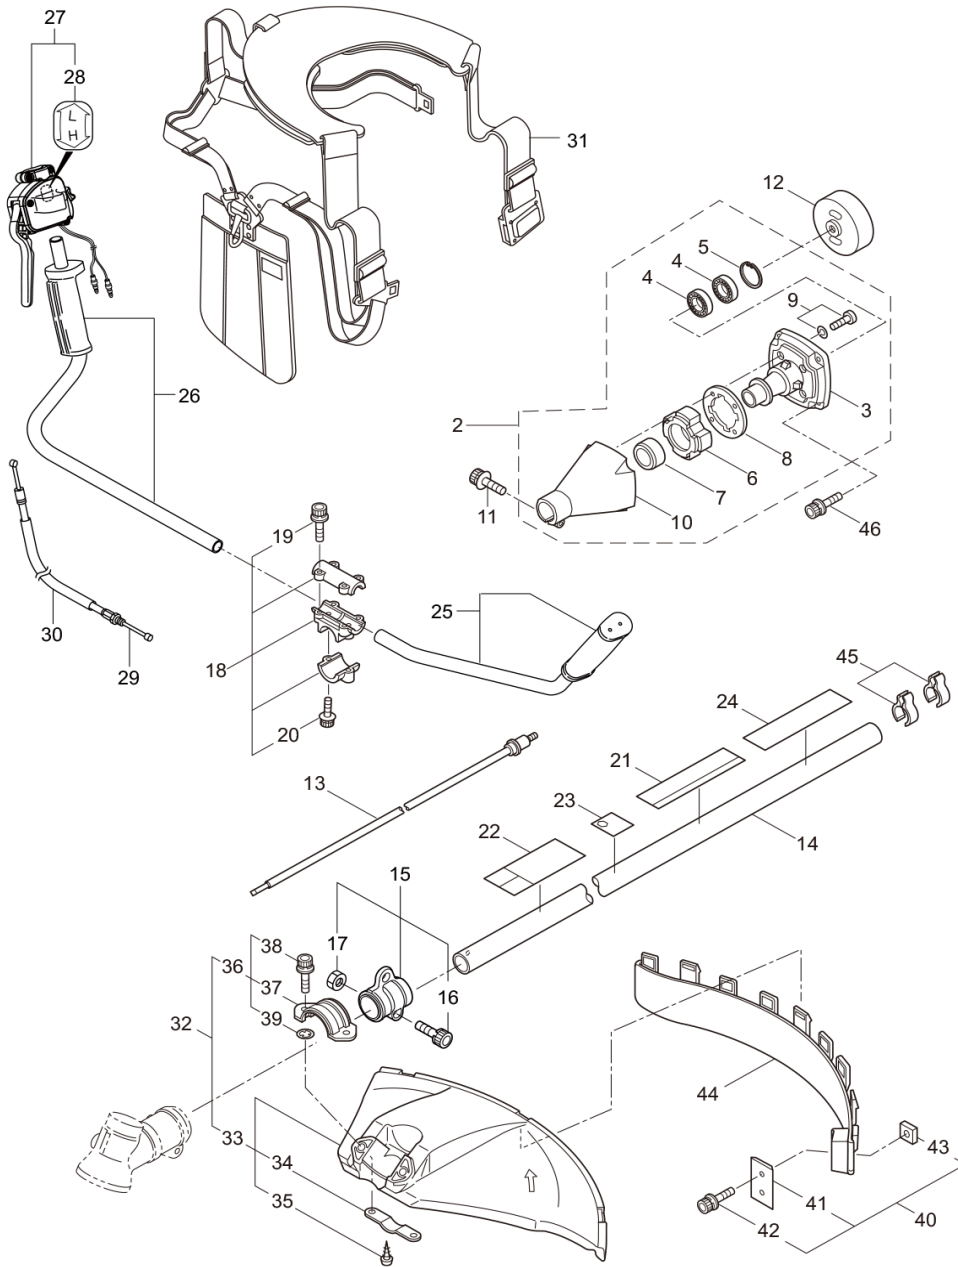

PARTS LIST

WX 42

CONTENTS

1. PARTS KIT.....	1
2. MAIN BODY	3
3. GEAR CASE.....	5
4. ENGINE	7
5. CARBURETOR, FUEL TANK	11
6. ACCESSORIES	15

2020. 11.

CAIMAN

1. PARTS KIT

- 1 -

1

Status	Position	Parts Number	Parts Name	Unit Quantity	Set Unit Quantity	Specification	Remarks	Maker code
	1	246913	CYLINDER KIT	1	5			
	2	246914	PISTON KIT	1	5	CE420		
	3	246912	CLUTCH KIT	1	5			
	4	246916	CARBURETOE KIT	1	5	CE420	Incl.5	
	5	246918	CARBURETOR PARTS KIT	1	5			
	6	246915	FUEL HOSE/FILTER KIT	1	5	CE500/CE420		

2. MAIN BODY

- 3 -

1

Status	Position	Parts Number	Parts Name	Unit Quantity	Set Unit Quantity	Specification	Remarks	Maker code
	1	364794	BC4321H-RS(1P)	1				
	2	234162	CLUTCH CASE ASSY	1		B43/B50R(MUS)	Incl.3-10	
	3	234143	CASE BEARING	1				
	4	140474	BEARING 6202 ZZ	2		#6202ZZ	#6202ZZ	
	5	012380	SNAP RING	1		アサヒ35	#35	
	6	217045	BUFFER	1				