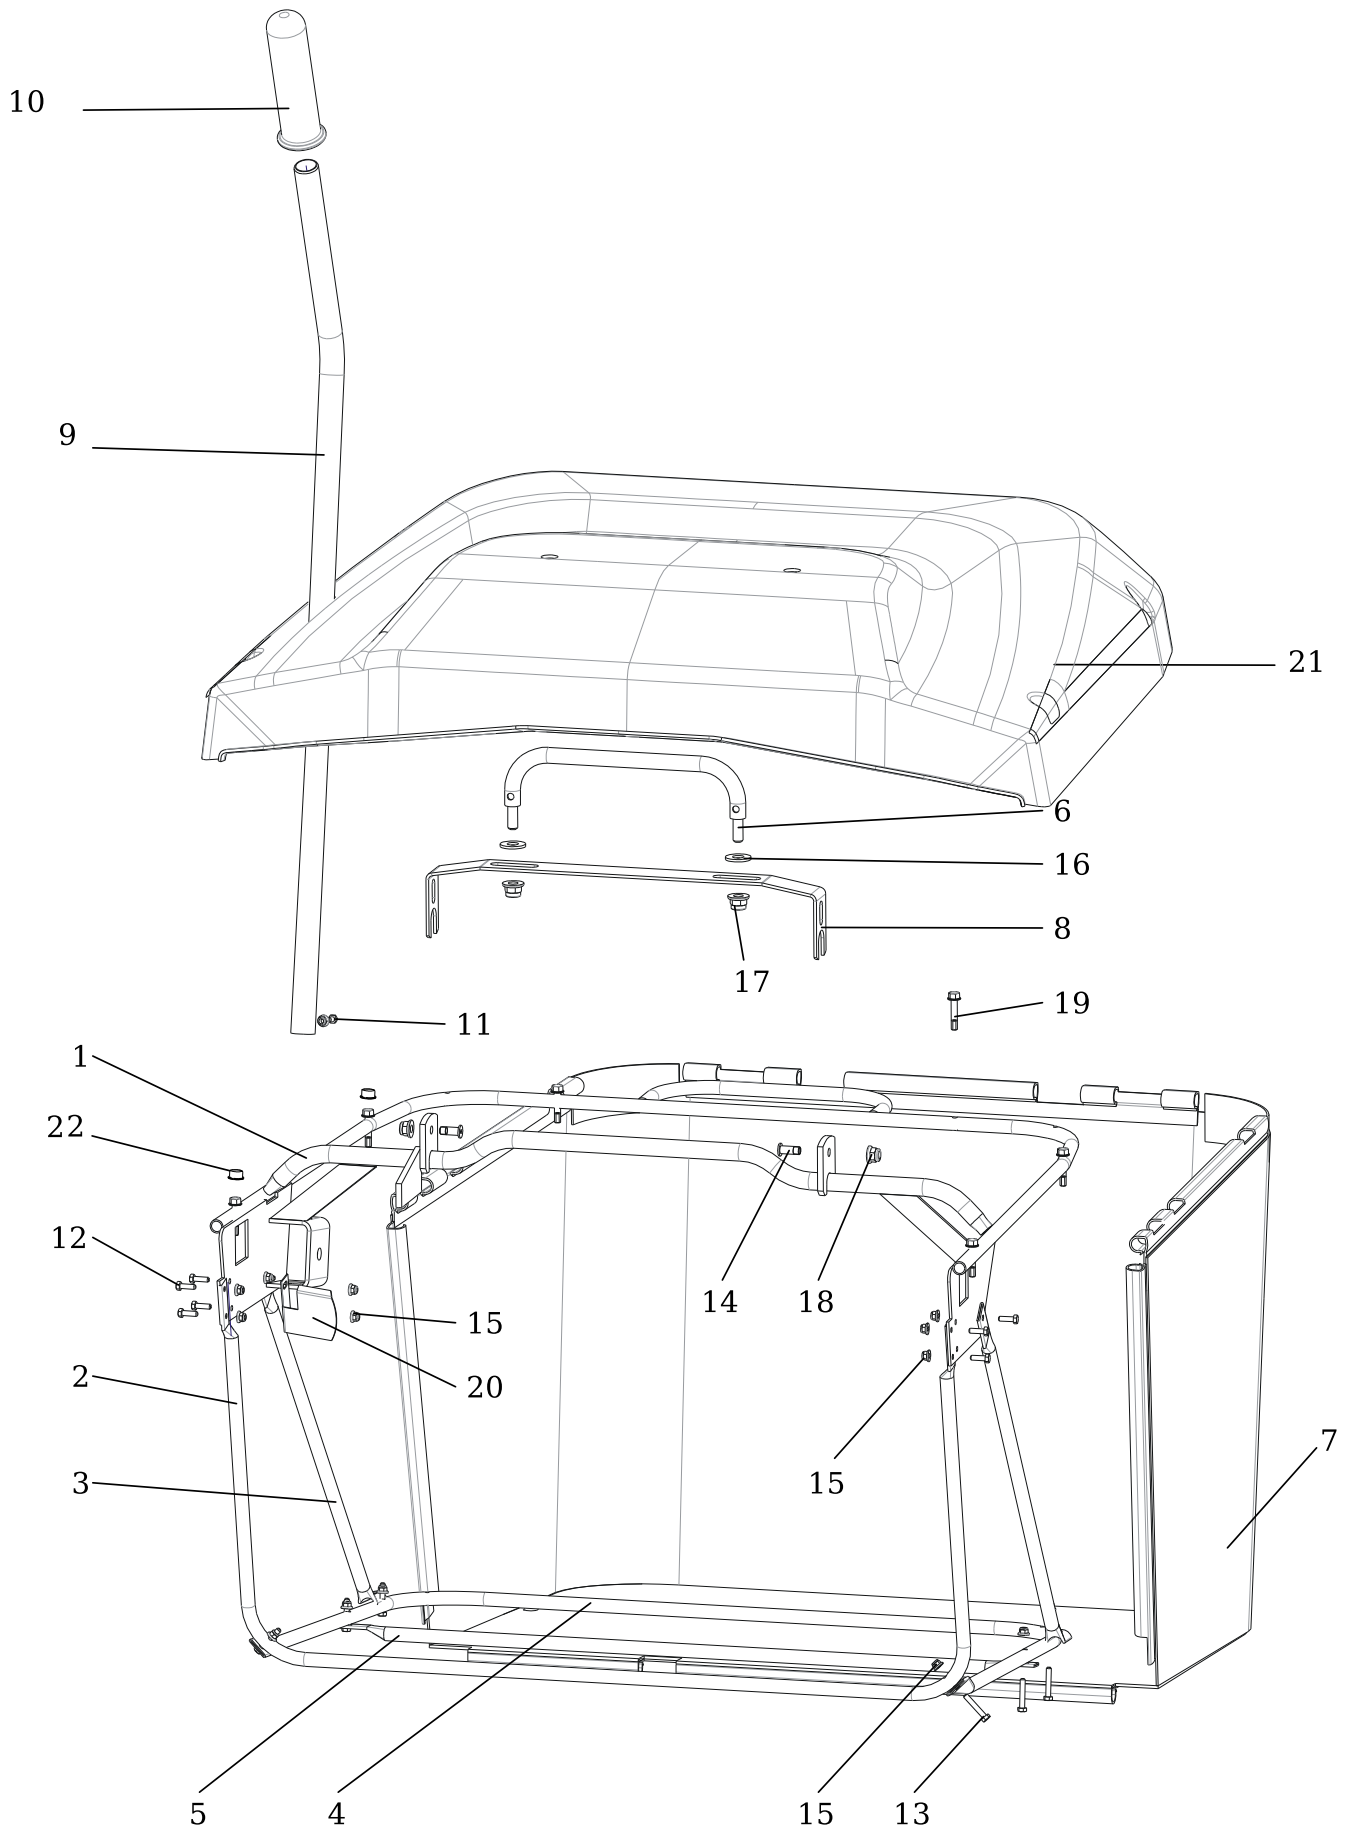

Katalog : KMJ7F-19-0001

Skupina : KAJ16-19-0001

Grass collector AJ/MJ RAL6029

Pos.	Qty.	Pol.	Descript
1	1,00	S532974472693	Frame upper
2	1,00	S532074442233	Front pipe
3	2,00	S532074262133	Strut
4	1,00	S532074442253	Lower pipe
5	1,00	S532074262013	Connecting tube
6	1,00	S532913463253	Handle compl.
7	1,00	N532150135	Grass Bag 9-7432-202
8	1,00	S532015408483	Reinforcement
9	1,00	S532074202013	Lever Dumping
10	1,00	N532151120	Handle MOSS 10189
11	1,00	N309203548	Screw M 5X12
12	8,00	N309203539	Screw M 5X16
13	6,00	N309203555	Screw M 5X30
14	2,00	N309578535	Screw M 8X20 BN 1206
15	15,00	N311129524	Nut M 5 DIN 6926 Zinc
16	2,00	N311212040	Washer 11 black
17	2,00	N311129523	Nut M 10 DIN 6926 Zinc
18	2,00	N532150290	Nut M 8 DIN 6926 8 Zinc
19	6,00	N309315013	Screw ST 6.3X32 DIN 7504 K
20	1,00	S532097402233	Grass box-spring Snapper
21	1,00	N532151691	
22	6,00	N532151425	Cap 035 0612 220 03 Dual