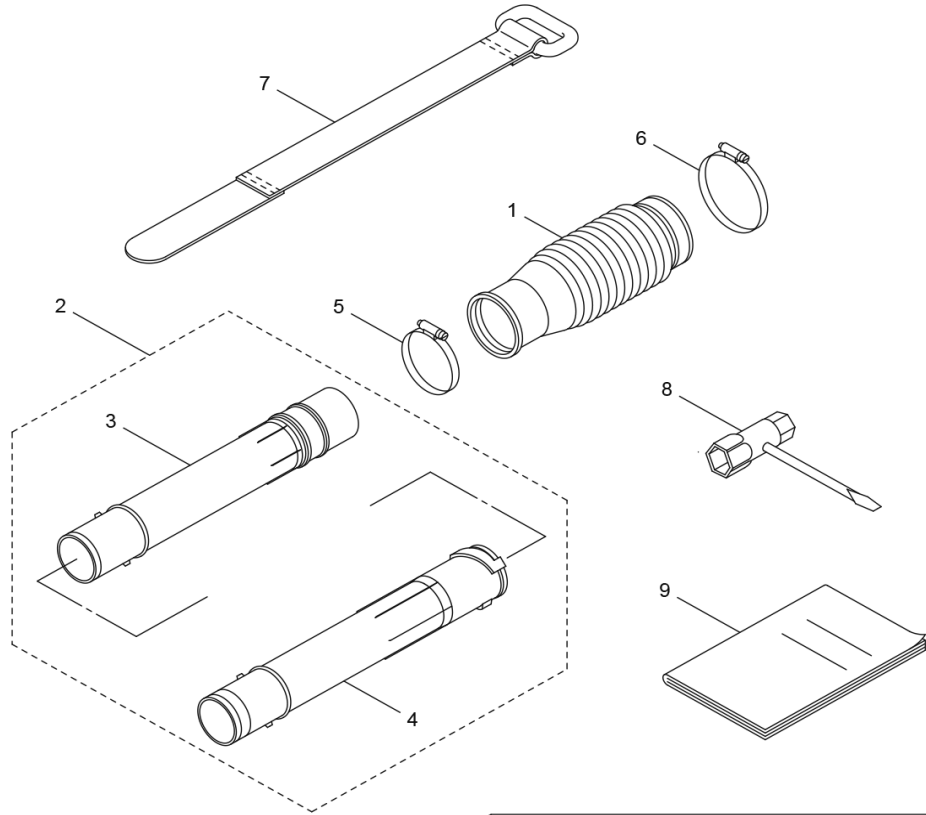

4. PB700
ACCESSORIES, OPTIONAL PARTS

OPTIONAL PARTS