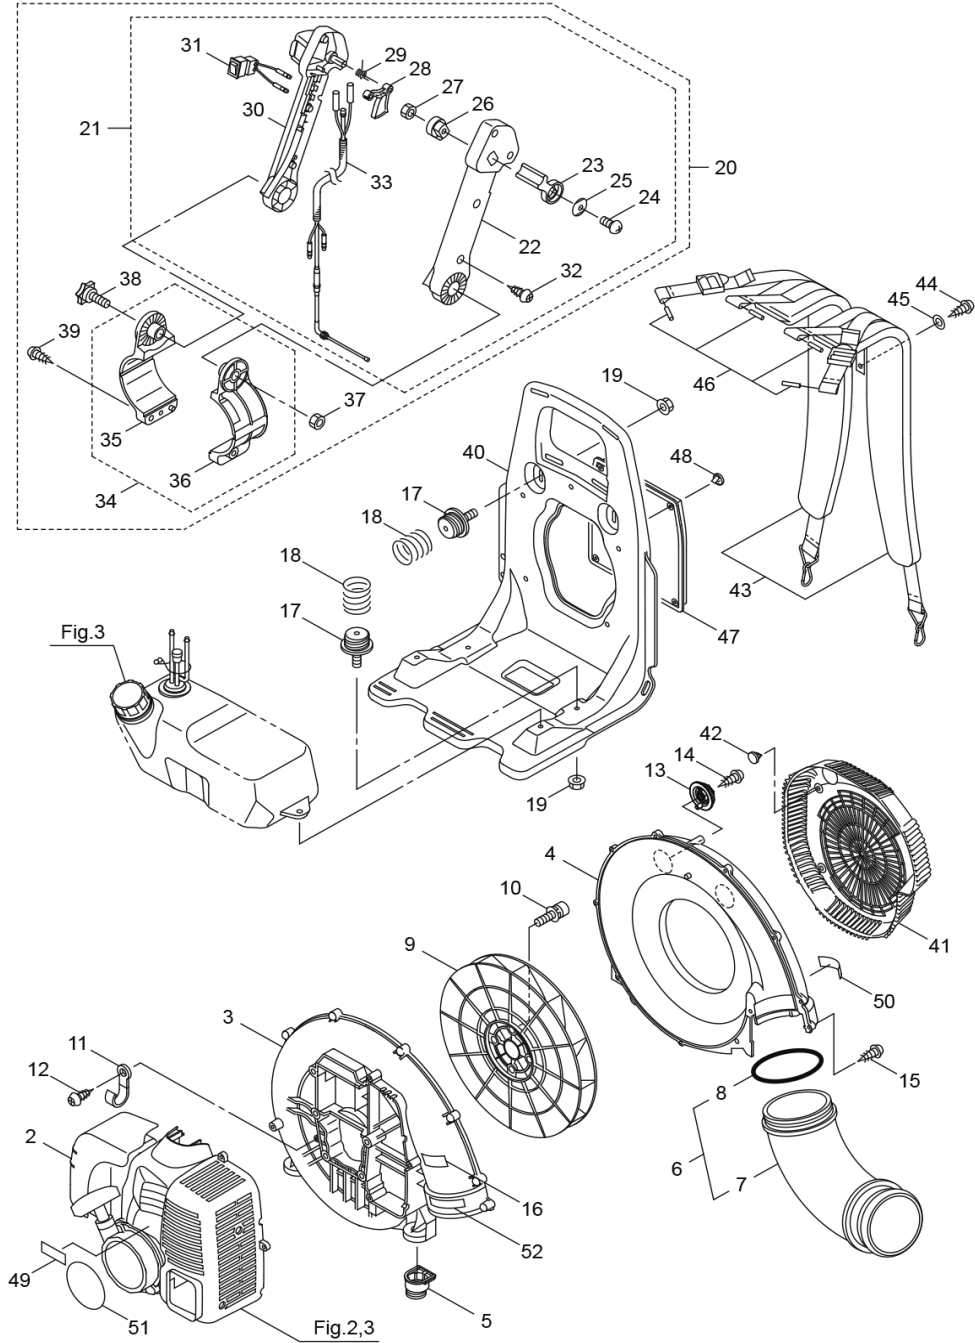

PARTS LIST

PB700

CONTENTS

1. FRAME & BLOWER	1 ~ 4
2. ENGINE (CYLINDER, CRANKCASE)	5 ~ 8
3. ENGINE (CARBURETOR, MUFFLER, FUELTANK)	9 ~ 12
4. ACCESSORIES, OPTIONAL PARTS	13 ~ 14

CAIMAN

2021.05

P/N. 525186

1. PB700
FRAME & BLOWER

Status	Position	Parts Number	Parts Name	Unit Quantity	Set Unit Quantity	Specification	Remarks	Maker code
	6	661894	FLEXIBLE PIPE ASSY	1		BL9000	Incl.7,8	
×	7	661895		1		ㇿ		
	8	275873	O-RING	1		V95	V95	
	9	275874	FAN	1		ㇿ		
	10	275877	BOLT	4		M6X25(W12.5X1.6)	M6X25	
	11	109051	CLAMP	1	5			
	12	082697	TAPPING SCREW	1	10	ㇿ 1ㇿ1 M5X10	M5x10	
	13	275966	PLUG B	2				
	14	127295	SCREW(+)	2	10	ㇿㇿM5X16(Pㇿㇿ)	M5x16(P-type)	
	15	130420	TAPPING SCREW	11		IBㇿㇿ M5X25	M5x25	
	16	285188	LABEL	1		CAㇿㇿㇿㇿㇿㇿㇿㇿ		
	17	275965	PLUG A ASSY	4				
	18	275967	SPRING	4		2.9-50L	2.9-50L	
	19	127228	NUT	4	10	M6(ㇿㇿㇿㇿ18)	M6	
×	20	662561	THROTTLE ASSY	1			Incl.21-39	
×	21	663650	THROTTLE LEVER ASSY	1			Incl.22-33	
	22	275881	THROTTLE CASE A	1				
	23	272721	LEVER HANDLE	1		ㇿㇿㇿㇿㇿㇿ		
	24	273211	SCREW	1		5X18	5x18	
	25	272724	WAVE WASHER	1		ㇿㇿㇿㇿㇿㇿ		
	26	275883	CONTROL LINK	1				
	27	230662	NUT	1		M5	M5	
	28	275885	LEVER	1				
	29	275887	SPRING	1				
	30	660683	THROTTLE CASE(B)	1		ㇿ		
	31	660684	STOP SWITCH ASSY	1		ㇿㇿㇿ-SW		
	32	235679	SCREW	4				
	33	663625	THROTTLE WIRE ASSY	1		PB700		
	34	662407	BAND ASSY	1			Incl.35,36	
	35	662408	BAND A	1		ㇿ		
	36	662410	BAND B	1		ㇿ		
	37	127298	NUT M6	1	5	M6 2ㇿ1	M6	
	38	276459	KNOB BOLT	1		KGB M6X40	M6x40	
	39	130420	TAPPING SCREW	1		IBㇿㇿ M5X25	M5x25	
	40	275898	FRAME	1				
	41	662418	GUARD	1				
	42	100749	FASTNER	5	5	ㇿㇿㇿ7	#7	
	43	661897	BACK PACK BAND ASSY	1				
	44	127295	SCREW(+)	1	10	ㇿㇿㇿM5X16(Pㇿㇿ)	M5x16(P-type)	
	45	127210	WASHER	1	5	5.3X16XT1.6	5.3x16xt1.6	
	46	660404	PIN	4				
	47	276460	PAD	1				
	48	100749	FASTNER	4	5	ㇿㇿㇿ7	#7	
	49	662560	Label	1		PB700	PB700	
	50	663101	Label	1		ㇿㇿㇿ 76DB		
	51	663108	RECOIL LABEL	1		66 CER600		
	52	266959	LABEL	1		CEㇿㇿㇿ	Caution	