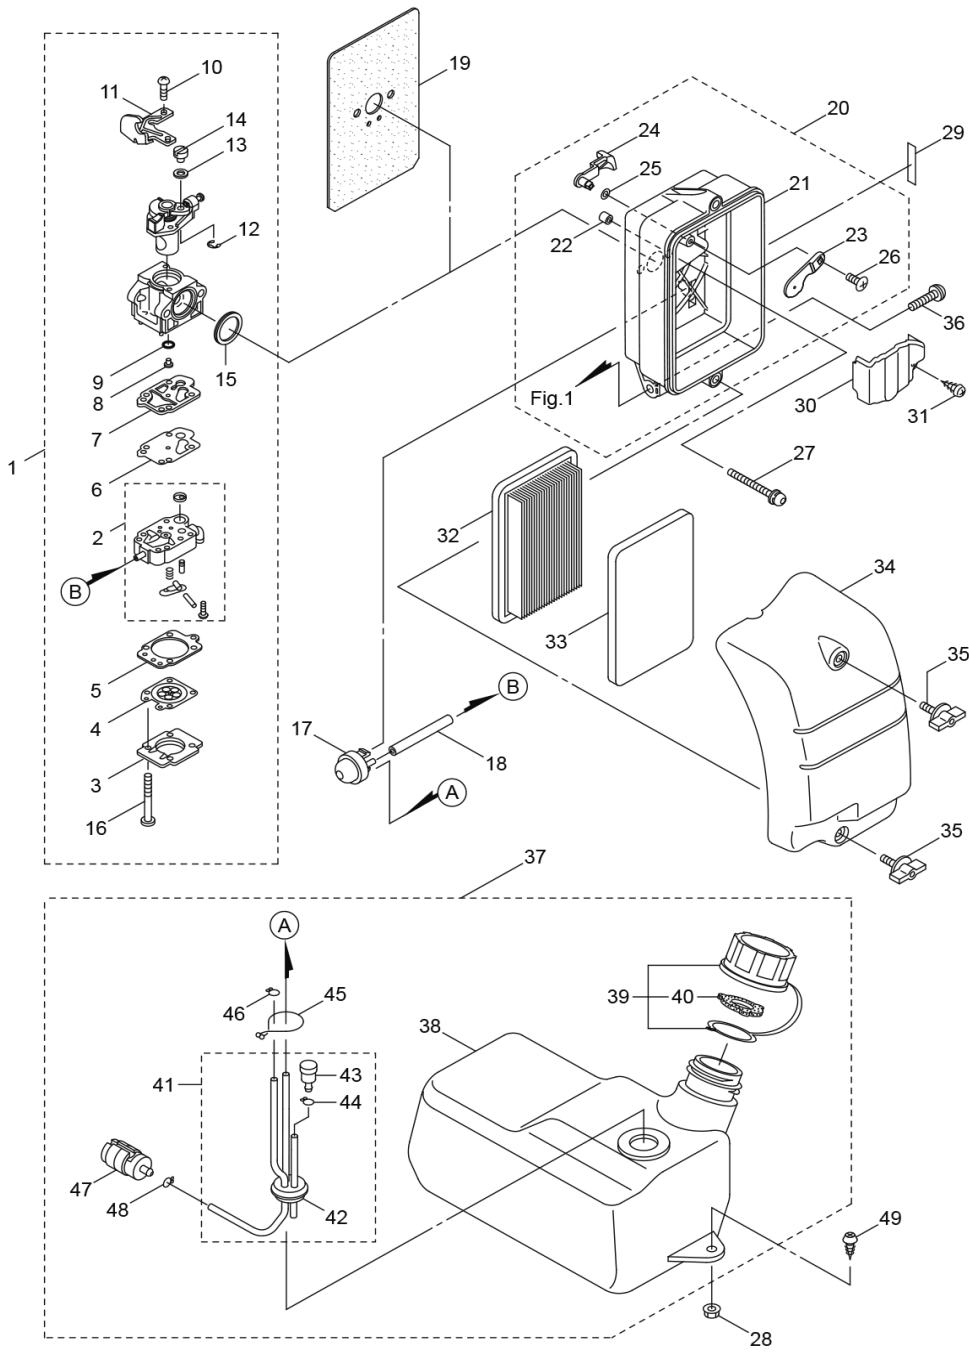

3. PB700
ENGINE (CARBURETOR, MUFFLER, FUEL TANK)

525186-03

Status	Position	Parts Number	Parts Name	Unit Quantity	Set Unit Quantity	Specification	Remarks	Maker code
	1	248002	CARBURETOR ASSY	1		WYK-548	Incl.2-16	
	2	283124	CARBURETOR BODY	1		WB5-7437		
	3	263726	COVER PLATE	1		WB21-158		
	4	283905	DIAPHRAGM METERRING	1		WB95-614		
	5	263727	GASKET	1		WB92-192		
	6	262994	DIAPHRAGM	1		WB95-99		
	7	282576	GASKET	1		WB92-415