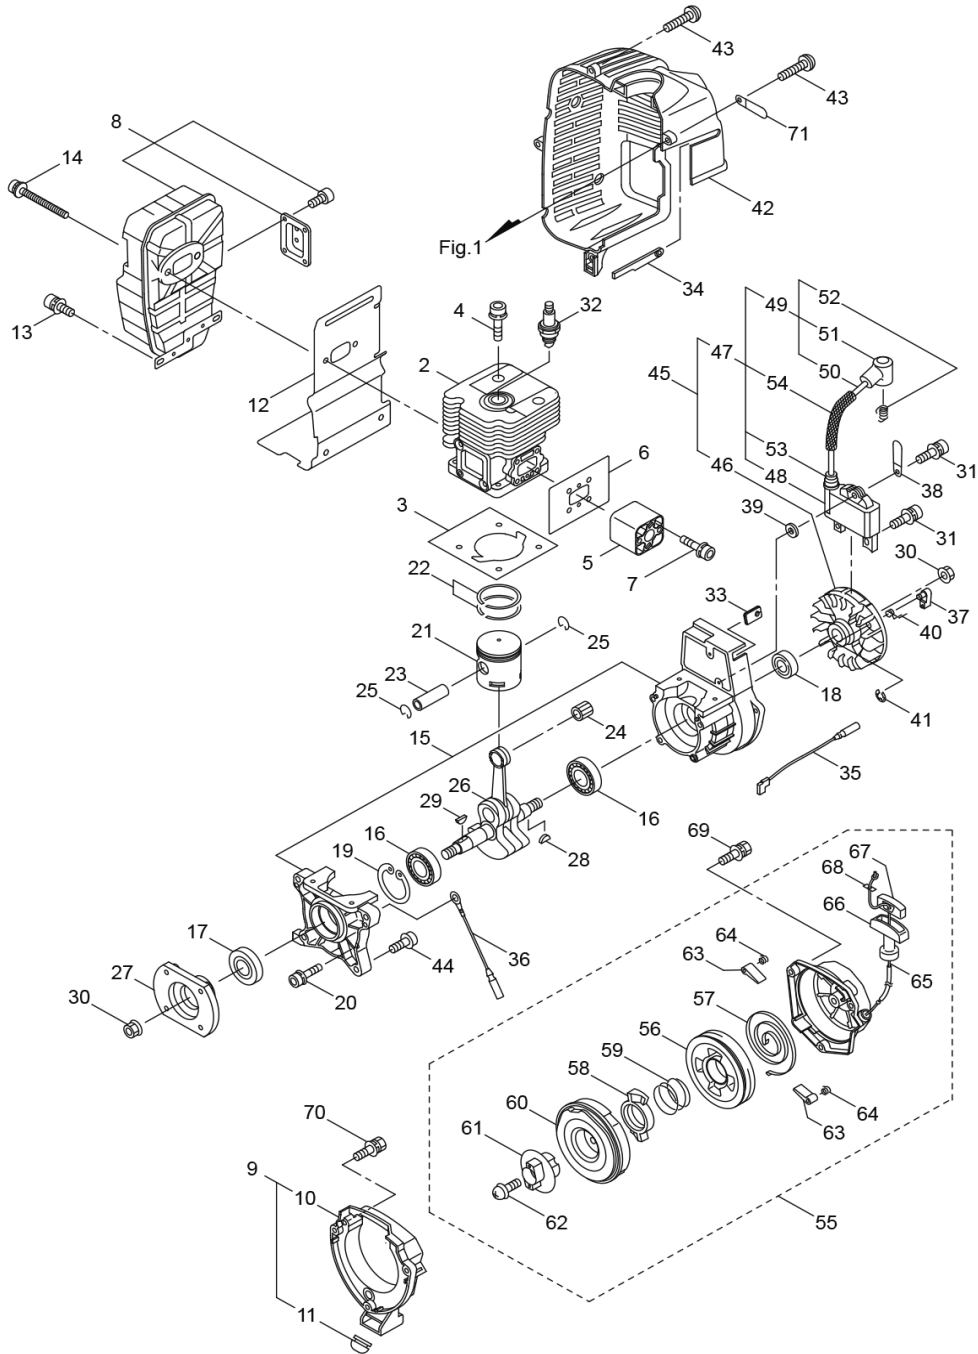

2. PB700
ENGINE (CYLINDER, CRANKCASE)

525186-02

- 5 -

1

Status	Position	Parts Number	Parts Name	Unit Quantity	Set Unit Quantity	Specification	Remarks	Maker code
	1	247930	ENGINE CE600/01	1		PB700	CE600/01	
	2	279708	CYLINDER COMP.	1				
	3	279737	GASKET	1		S-2310 T1.5		
	4	261246	CAP SCREW	4	5	M5X25	M5x25	
	5	276109	INSURATOR	1				
	6	276110	GASKET	1