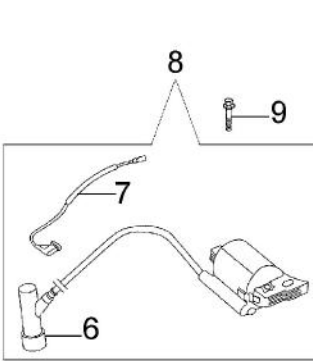

Illustration Crankshaft and piston

Ref.Nu	Qty	Part number	Description	Validity from	Validity till	Notes	Bulletin
1	1	L66150520	Piston ring set				
2	2	L66150075	Snap ring				
3	1	L66150077	Piston pin				
4	1	L66150222	Piston assy				
5	2	L66150078	Connecting rod bolt				
6	1	L66150080A	Connecting rod set				
7	1	L66150355	Bearing				
8	1	L66150083	Crankshaft				
9	1	L66150081	Key				
10	1	L66150424	Washer				

Illustration Starter assy and flywheel

Ref.Nu	Qty	Part number	Description	Validity from	Validity till	Notes	Bulletin
1	1	L66150248	Starter assy				
2	1	L66150425	Flywheel				
3	1	L66150426	Fan				
4	1	L66150147	Pulley				
5	1	L66150376	Nut				
6	1	L66150427	Spark plug cap				
7	1	L66150428	Engine stop wire				
8	1	L66150429	Ignition coil				
9	1	L66150416	Screw				
10	3	L66150240	Screw				
11	1	L66150234	Cover		10/2013		
11	1	L66150713	Cover	11/2013			
12	1	L66150259	Screw				
13	1	L66150260	Slide				
14	1	L66150270	Starter handle				
15	1	L66150269	Starter rope				
16	1	L66150266	Starter spring				
17	1	L66150265	Pulley				
18	2	L66150263	Pawl				
19	2	L66150264	Spring				
20	1	L66150262	Spring				
21	1	L66150261	Washer				

Illustration Control lever

Ref.Nu	Qty	Part number	Description	Validity from	Validity till	Notes	Bulletin
1	1	L66150168	Adjust. screw				
2	1	L66150169	Spring				
3	1	L66150170	Spring				
4	1	L66150468	Plate				
5	1	L66150172	Screw				
6	1	L66150470	Complete lever				
7	2	L66150464	Screw				
8	1	L66150236	Rod				
9	1	L66150237	Spring				
10	1	L66150178	Throttle rod				
11	1	L66150180	Spring				
12	1	L66150182	Control lever				
13	1	L66150382	Screw				
14	1	L66150185	Nut				