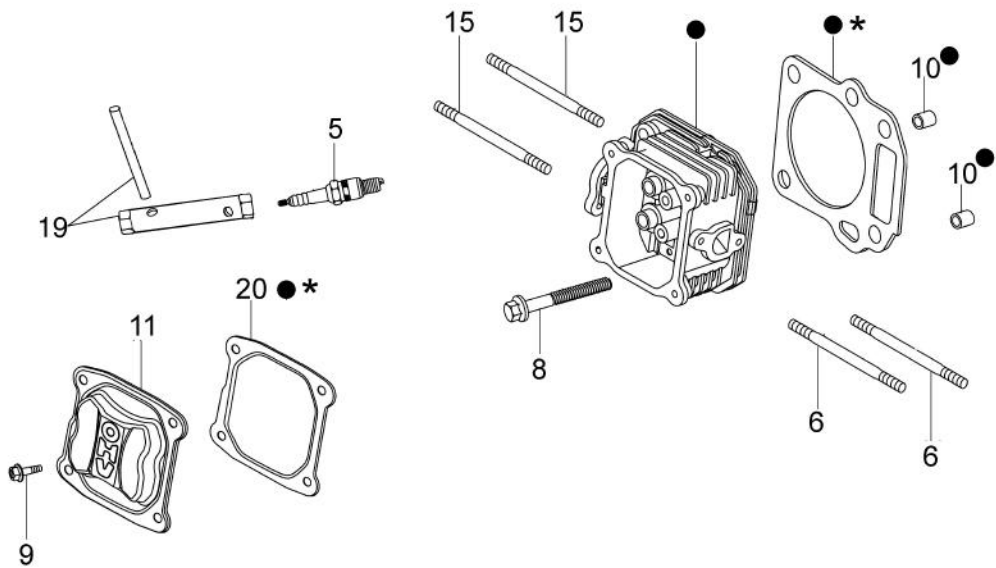

Illustration Cylinder head and valve

Illustration Cylinder head and valve

Ref.Nu	Qty	Part number	Description	Validity from	Validity till	Notes	Bulletin
1	2	L66150368	Compensator				
2	2	L66150403	Slide				
3	1	L66150102A	Camshaft assy				
4	1	L66150399	Washer				
5	1	3055123	Spark plug				
6	2	L66150709	Stud	11/2013			
6	2	L66150396	Stud		10/2013		
7	1	L66150221	Head comp.cylinder				
8	4	L66150720	Screw				
9	4	L66150393	Screw				
10	2	L66150350	Plug				
11	1	L66150394	Cover				
12	2	L66150365	Ring				
13	2	L66150366	Valves spring				
14	1	L66150472	Suction/exhaust valve kit				
15	2	L66150241	Stud				
16	1	L66150096	Plate				
17	1	L66150722	Equalizer rod				
18	1	L66150245	Gasket set		10/2013		
18	1	L66150724	Gasket set	11/2013			
19	1	66060414	19 x 21 mm wrench				
20	1	L66150471	Gasket				
21	2	L66150364	Valve				