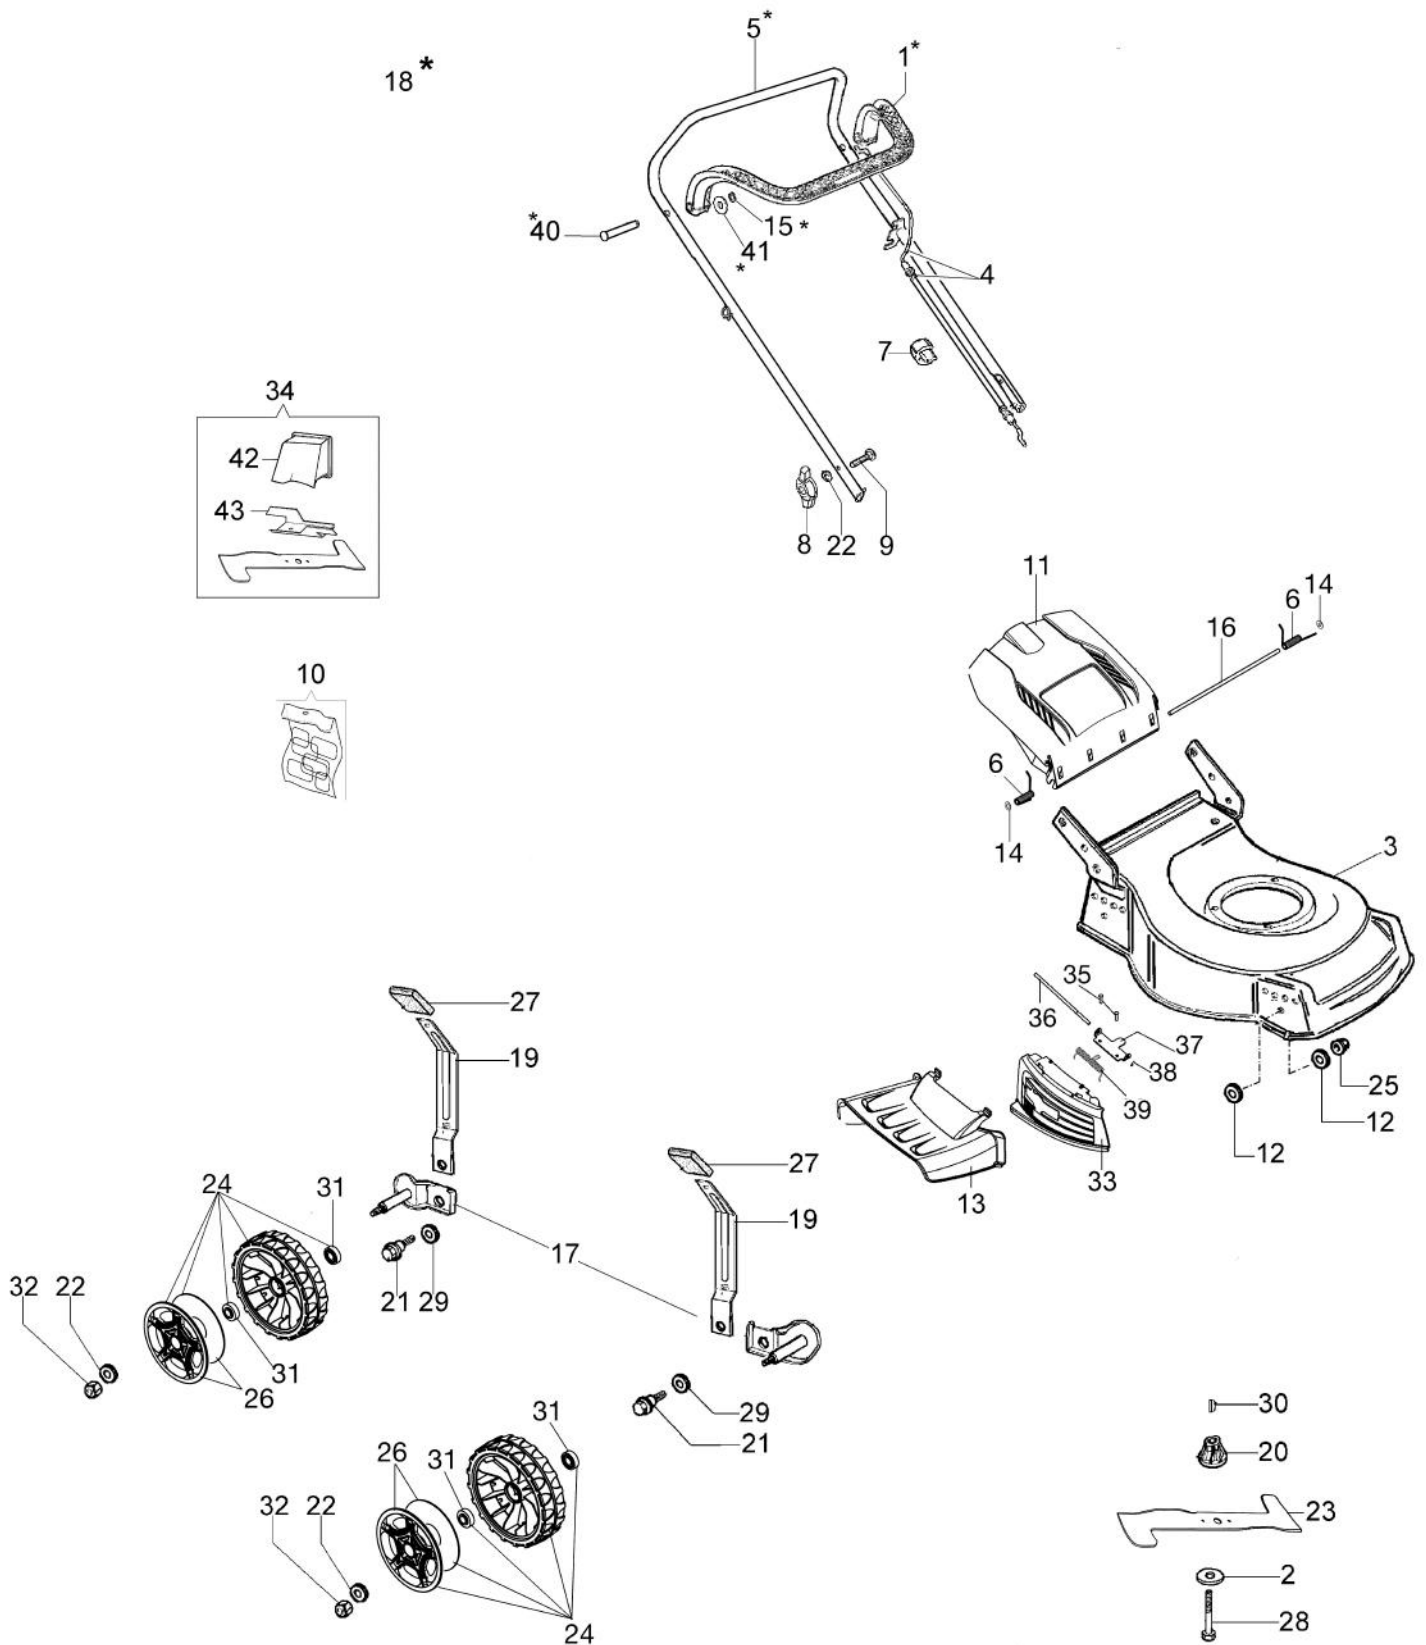

Carburetor

Air filter and muffler

Control lever

Fuel tank and cover

Illustration Complete illustrated parts list

Ref.Nu	Qty	Part number	Description	Validity from	Validity till	Notes	Bulletin
1	1	66060316AR	Brake lever				
2	1	66060384R	Washer				
3	1	66070826R	Deck			Grigio; Grey	
4	1	66060506R	Engine break cable				
5	1	66060421BR	Handlebar				
6	1	66110609	Kit spring				
7	2	66060231	Band				
8	2	66070317R	Tightening handle				
9	2	3910015R	Screw				
10	1	66110640	Labels kit				
11	1	66070519R	Shutter			Arancio; Orange	
12	8	66030012R	Washer				
13	1	66070479R	Deflector				
14	2	3045034R	Retainer washer				
15	2	3024006	Snap ring				
16	1	66110026R	Deflector axle				
17	2	66070301A	Support set				
18	1	66060425R	Handle kit				
19	3	66070031R	Lever				
20	1	66030003AR	Blade hub				
21	4	66070030A	Pin				
22	6	66030012R	Washer				
23	1	66070440R	Mulching blade				
24	4	66070732	Wheel kit				
25	4	3933032R	Nut				
26	4	66070728R	Wheel cover				
27	3	66070021R	Handle				
28	1	3906150R	Screw				
29	8	3027001R	Washer				
30	1	8202126R	Key				
31	8	66070497R	Bearing				
32	4	3914010R	Nut				
33	1	66070478R	Shutter				
34	1	66110128R	Mulching Kit				
35	2	3032018R	Rivet				
36	1	66070477R	Pin				
37	1	66070476R	Support				
38	1	3026005R	Ring				
39	1	66070493R	Spring				
40	2	66060317BR	Pin				
41	2	3064037	Washer				
42	1	66110127R	Mulching cap				
43	1	66060170BR	Fan				