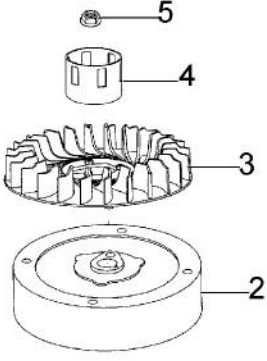

Illustration Crankshaft and piston

Ref.Nu	Qty	Part number	Description	Validity from	Validity till	Notes	Bulletin
1	1	L66150520	Piston ring set				
2	2	L66150075	Snap ring				
3	1	L66150077	Piston pin				
4	1	L66150222	Piston assy				
5	2	L66150078	Connecting rod bolt				
6	1	L66150080A	Connecting rod set				
7	1	L66150355	Bearing				
8	1	L66150083	Crankshaft				
9	1	L66150081	Key				
10	1	L66150424	Washer				

Illustration Starter assy and flywheel

Ref.Nu	Qty	Part number	Description	Validity from	Validity till	Notes	Bulletin
1	1	L66150248	Starter assy				
2	1	L66150425	Flywheel				
3	1	L66150426	Fan				
4	1	L66150147	Pulley				
5	1	L66150376	Nut				
6	1	L66150427	Spark plug cap				
7	1	L66150428	Engine stop wire				
8	1	L66150429	Ignition coil				
9	1	L66150416	Screw				
10	3	L66150240	Screw				
11	1	L66150234	Cover		10/2013		
11	1	L66150713	Cover	11/2013			
12	1	L66150259	Screw				
13	1	L66150260	Slide				
14	1	L66150270	Starter handle				
15	1	L66150269	Starter rope				
16	1	L66150266	Starter spring				
17	1	L66150265	Pulley				
18	2	L66150263	Pawl				
19	2	L66150264	Spring				
20	1	L66150262	Spring				
21	1	L66150261	Washer				