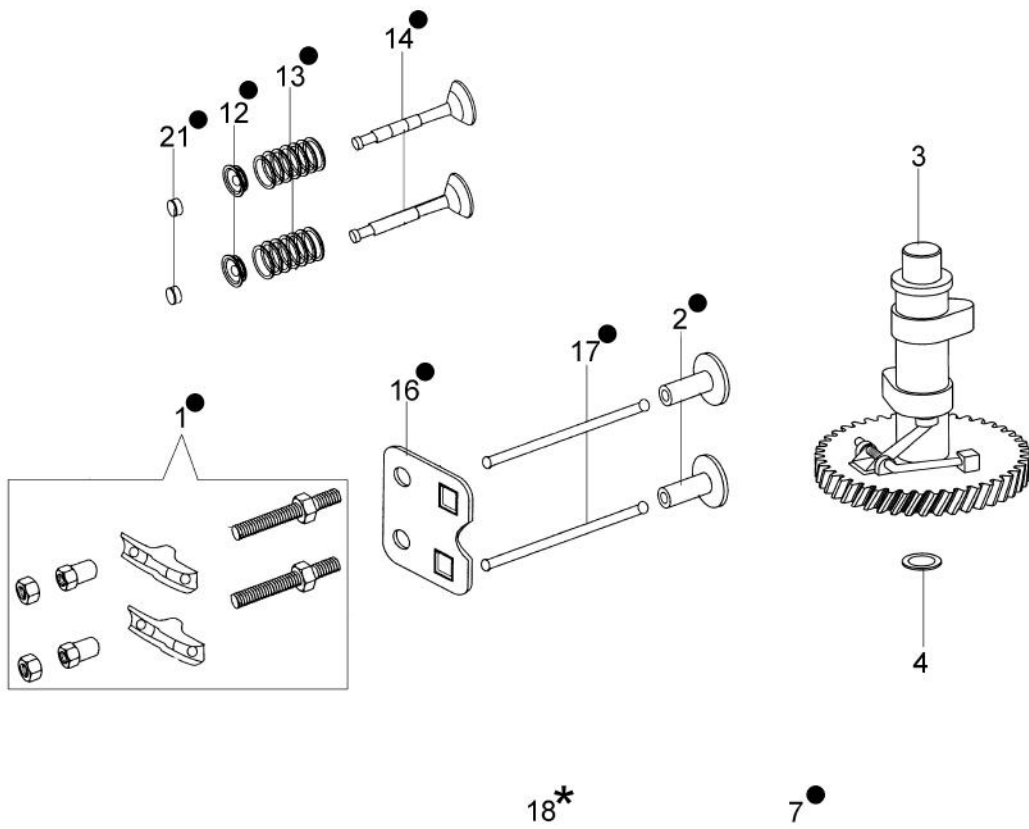

Illustration Cylinder head and valve

Illustration Cylinder head and valve

Ref.Nu	Qty	Part number	Description	Validity from	Validity till	Notes	Bulletin
1	2	L66150368	Compensator				
2	2	L66150403	Slide				
3	1	L66150102A	Camshaft assy				
4	1	L66150399	Washer				
5	1	3055123	Spark plug				
6	2	L66150709	Stud	11/2013			
6	2	L66150396	Stud		10/2013		
7	1	L66150221	Head comp.cylinder				
8	4	L66150720	Screw				
9	4	L66150393	Screw				
10	2	L66150350	Plug				
11	1	L66150394	Cover				
12	2	L66150365	Ring				
13	2	L66150366	Valves spring				
14	1	L66150472	Suction/exhaust valve kit				
15	2	L66150241	Stud				
16	1	L66150096	Plate				
17	1	L66150722	Equalizer rod				
18	1	L66150245	Gasket set		10/2013		
18	1	L66150724	Gasket set	11/2013			
19	1	66060414	19 x 21 mm wrench				
20	1	L66150471	Gasket				
21	2	L66150364	Valve				