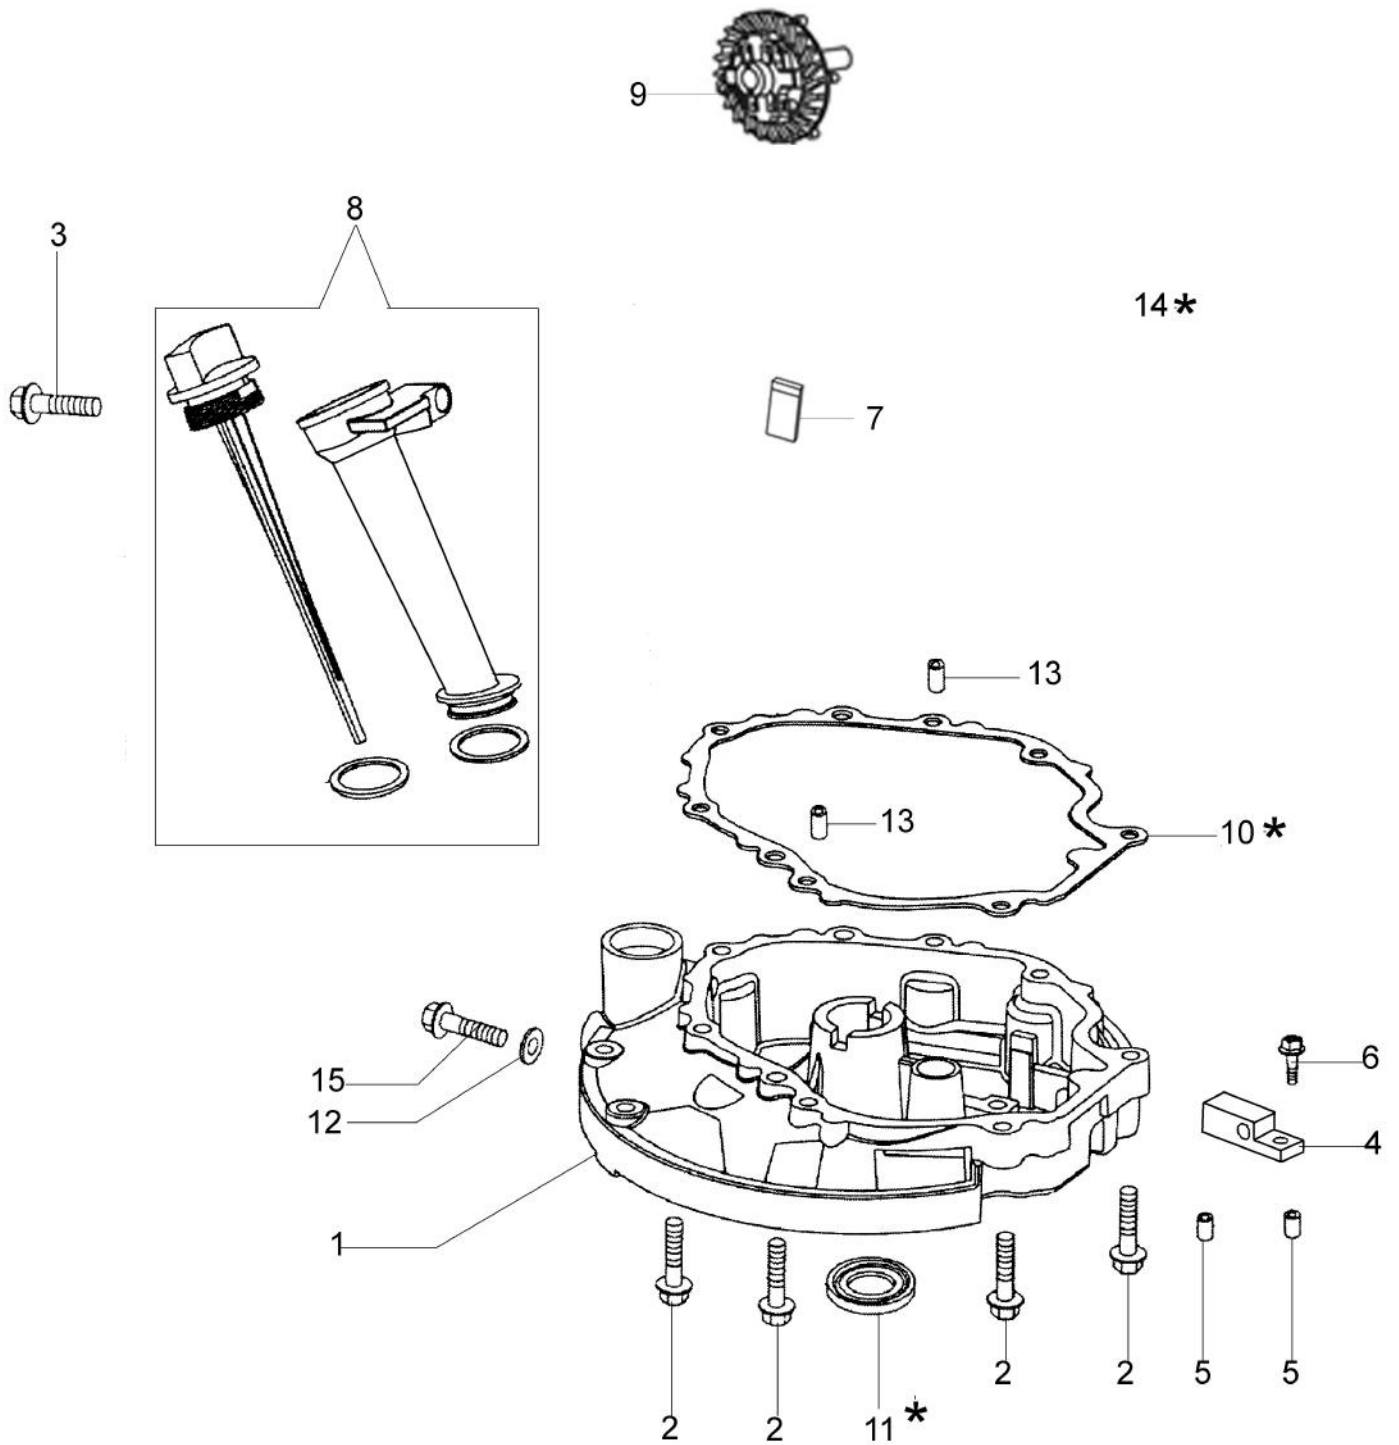

Illustration Crankcase cover

Ref.Nu	Qty	Part number	Description	Validity from	Validity till	Notes	Bulletin
1	1	L66150247	Cover				
2	4	L66150047	Screw				
3	1	L66150453	Screw				
4	1	L66150454	Plate				
5	2	L66150455	Bushing				
6	1	L66150456	Screw				
7	1	L66150232	Packing, breather chamber				
8	1	L66150458	Oil cap assy				
9	1	L66150457	Governor				
10	1	L66150283	Gasket				
11	1	L66150462	Oil seal				
12	1	L66150354	Washer				
13	2	L66150357	Plug				
14	1	L66150245	Gasket set		10/2013		
14	1	L66150724	Gasket set	11/2013			
15	1	L66150352	Screw