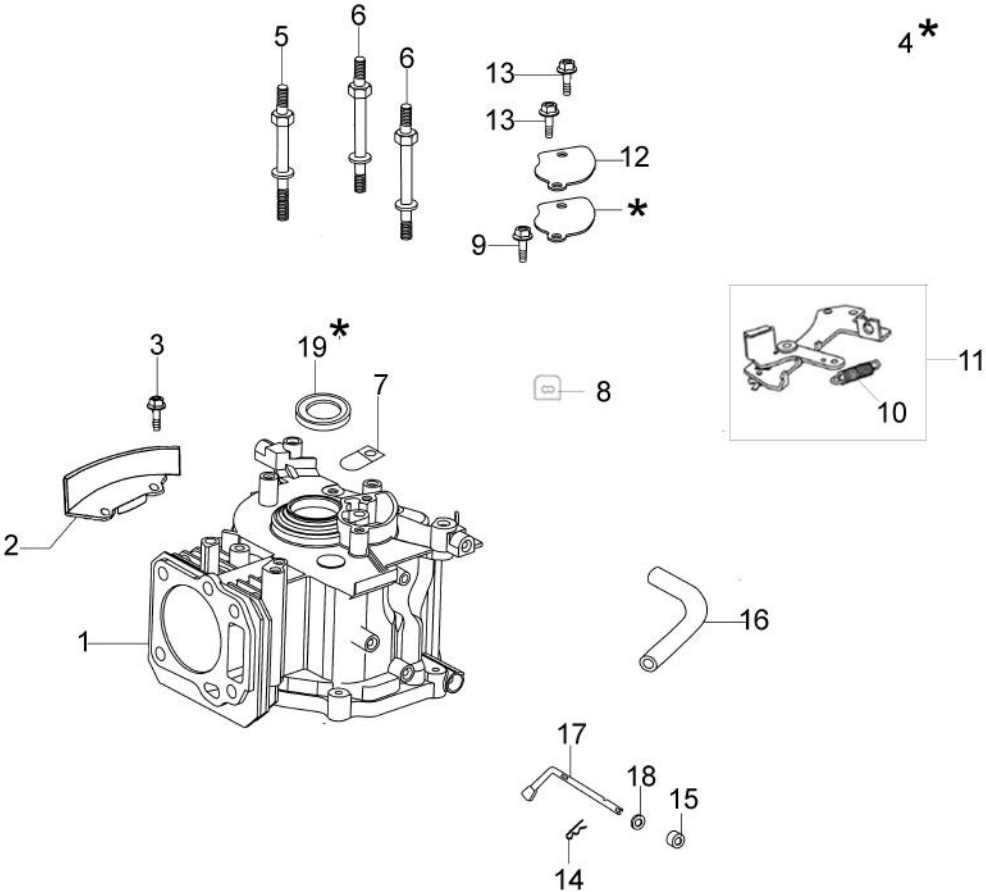

Illustration Cylinder head and valve

Illustration Cylinder head and valve

Ref.Nu	Qty	Part number	Description	Validity from	Validity till	Notes	Bulletin
1	2	L66150368	Compensator				
2	2	L66150403	Slide				
3	1	L66150102A	Camshaft assy				
4	1	L66150399	Washer				
5	1	3055123	Spark plug				
6	2	L66150709	Stud	11/2013			
6	2	L66150396	Stud		10/2013		
7	1	L66150221	Head comp.cylinder				
8	4	L66150720	Screw				
9	4	L66150393	Screw				
10	2	L66150350	Plug				
11	1	L66150394	Cover				
12	2	L66150365	Ring				
13	2	L66150366	Valves spring				
14	1	L66150472	Suction/exhaust valve kit				
15	2	L66150241	Stud				
16	1	L66150096	Plate				
17	1	L66150722	Equalizer rod				
18	1	L66150245	Gasket set		10/2013		
18	1	L66150724	Gasket set	11/2013			
19	1	66060414	19 x 21 mm wrench				
20	1	L66150471	Gasket				
21	2	L66150364	Valve				