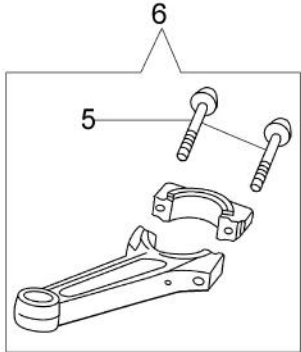

Illustration Cylinder and crankcase

Ref.Nu	Qty	Part number	Description	Validity from	Validity till	Notes	Bulletin
1	1	L66150242	Crankcase assy				
2	1	L66150031	Guard				
3	2	L66150251	Screw				
4	1	L66150724	Gasket set	11/2013			
4	1	L66150245	Gasket set		10/2013		
5	1	L66150407	Stud				
6	2	L66150408	Stud				
7	1	L66150410	Reed valve				
8		-	Not available for this product				
9	1	L66150411	Screw				
10	1	L66150257	Spring				
11	1	L66150415	Flywheel brake				
12	1	L66150244	Cap,breather chamber				
13	2	L66150414	Screw				
14	1	L66150353	Plug				
15	1	L66150419	Gasket				
16	1	L66150246	Tube		10/2013		
16	1	L66150721	Tube	11/2013			
17	1	L66150417	Governor arm shaft				
18	1	L66150035	Washer				
19	1	L66150409	Seal ring				

Illustration Crankcase cover

Ref.Nu	Qty	Part number	Description	Validity from	Validity till	Notes	Bulletin
1	1	L66150247	Cover				
2	4	L66150047	Screw				
3	1	L66150453	Screw				
4	1	L66150454	Plate				
5	2	L66150455	Bushing				
6	1	L66150456	Screw				
7	1	L66150232	Packing, breather chamber				
8	1	L66150458	Oil cap assy				
9	1	L66150457	Governor				
10	1	L66150283	Gasket				
11	1	L66150462	Oil seal				
12	1	L66150354	Washer				
13	2	L66150357	Plug				
14	1	L66150245	Gasket set		10/2013		
14	1	L66150724	Gasket set	11/2013			
15	1	L66150352	Screw				

Illustration Crankshaft and piston

Ref.Nu	Qty	Part number	Description	Validity from	Validity till	Notes	Bulletin
1	1	L66150520	Piston ring set				
2	2	L66150075	Snap ring				
3	1	L66150077	Piston pin				
4	1	L66150222	Piston assy				
5	2	L66150078	Connecting rod bolt				
6	1	L66150080A	Connecting rod set				
7	1	L66150355	Bearing				
8	1	L66150083	Crankshaft				
9	1	L66150081	Key				
10	1	L66150424	Washer				