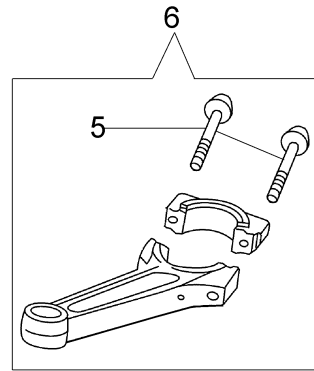

Ref.Nu	Qty	Part number	Description	Validity from	Validity till	Notes	Bulletin
1	1	L66150230	Cover				
2	7	L66150452	Screw				
3	3	L66150453	Screw				
4	1	L66150454	Plate				
5	2	L66150455	Bushing				
6	1	L66150456	Screw				
7	1	L66150232	Packing, breather chamber				
8	1	L66150458	Oil cap assy				
9	1	L66150457	Governor				
10	1	L66150463	Gasket				
11	1	L66150462	Oil seal				
12	1	L66150354	Washer				
13	2	L66150357	Plug				
14	1	L66150723	Gasket set	11/2013			
14	1	L66150227	Gasket set		10/2013		
15	1	L66150352	Screw