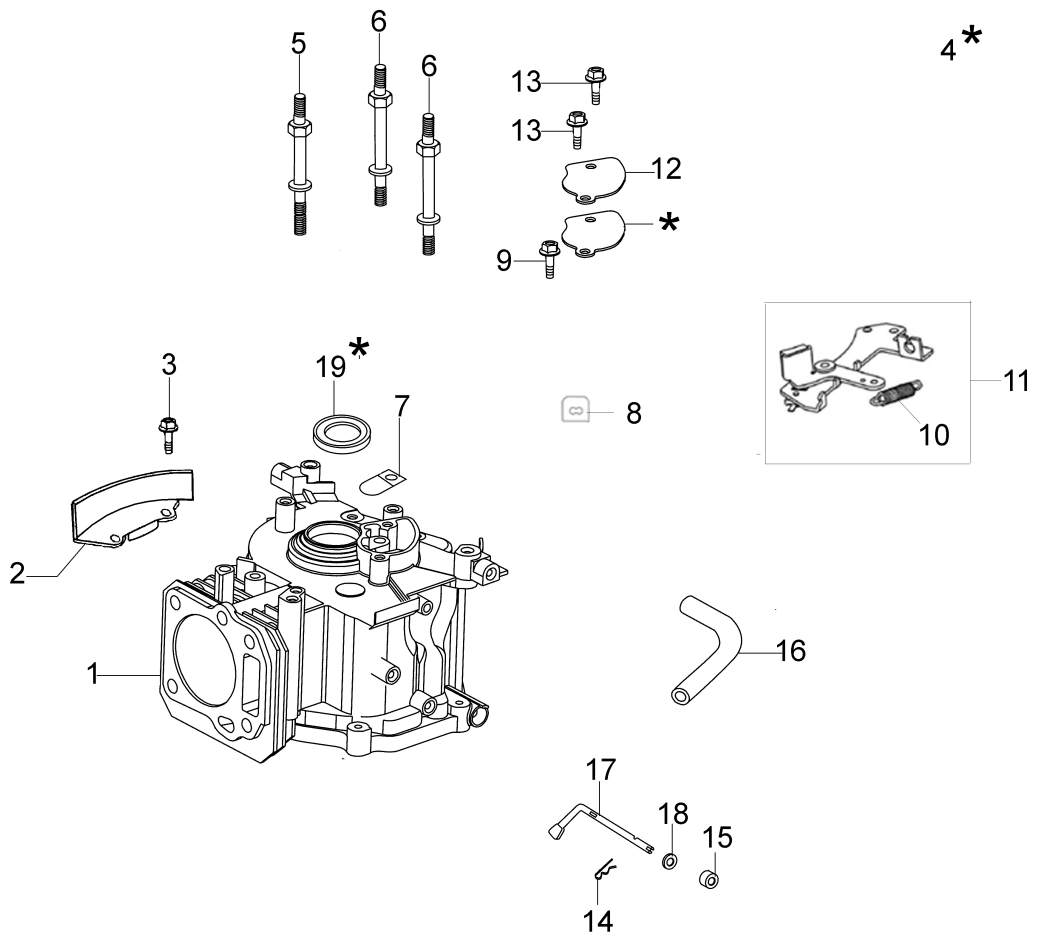

Ref.Nu	Qty	Part number	Description	Validity from	Validity till	Notes	Bulletin
1	2	L66150368	Compensator				
2	2	L66150403	Slide				
3	1	L66150404	Camshaft assy				
4	1	L66150399	Washer				
5	1	3055123	Spark plug				
6	2	L66150396	Stud		10/2013		
6	2	L66150709	Stud	11/2013			
7	1	L66150215	Head comp.cylinder				
8	4	L66150005	Screw				
9	4	L66150393	Screw				
10	2	L66150350	Plug				
11	1	L66150394	Cover				
12	2	L66150398	Spring holder				
13	2	L66150366	Valves spring				
14	1	L66150400	Suction/exhaust valve kit				
15	2	L66150396	Stud		10/2013		
15	2	L66150708	Stud	11/2013			
16	1	L66150401	Plate				
17	2	L66150402	Equalizer rod				
18	1	L66150227	Gasket set	10/2013			
18	1	L66150723	Gasket set		11/2013		
19	1	66060414	19 x 21 mm wrench				
20	1	L66150471	Gasket