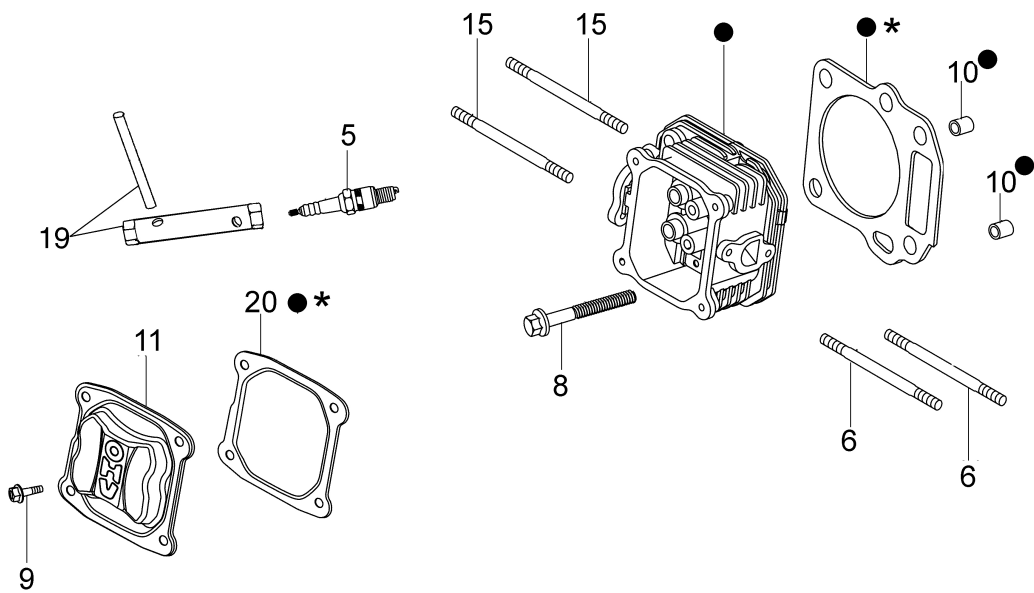

Ref.Nu	Qty	Part number	Description	Validity from	Validity till	Notes	Bulletin
59	6	3801022R	Screw				
60	2	66030049	Support				
61	2	3045035R	Retainer washer				
62	2	3045034R	Retainer washer				
63	3	66070228R	Support				
64	1	66070099R	Spring				
65	1	66070133R	Support				
66	1	66070628	Labels kit				
67	2	3064037	Washer				
68	1	66060425R	Handle kit				
69	2	66060381BR	Pin				
70	2	3024006	Snap ring				
71	1	66110127R	Mulching cap				
72	1	66070521R	Shutter				
73	1	66060164BR	Complete throttle				
74	1	3906053	Screw				
75	1	3916006R	Washer				
76	1	3914006R	Nut				
77	1	66070744	Support set	SN 6275020572			BT5-077-03/15
78	2	66070435R	Bushing	SN 6275173850			BT5-079-04/15