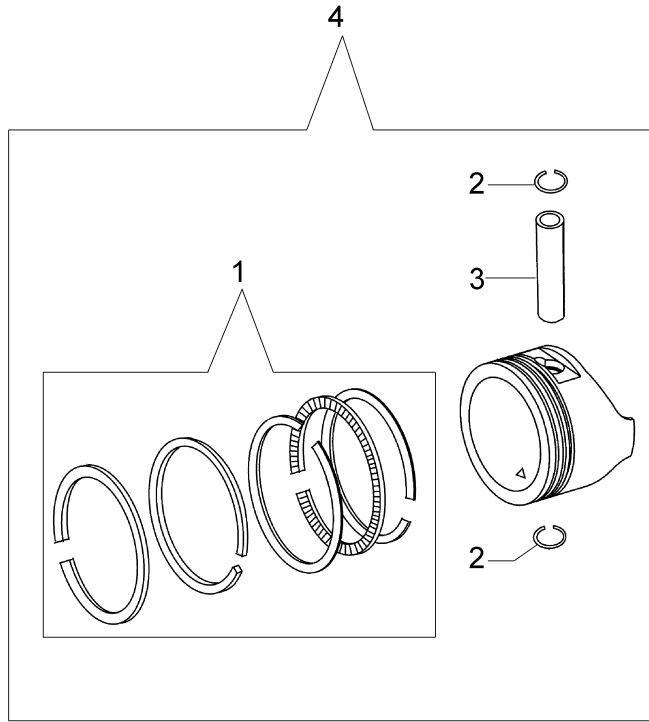

Ref.Nu	Qty	Part number	Description	Validity from	Validity till	Notes	Bulletin
1	1	L66150230	Cover				
2	7	L66150452	Screw				
3	3	L66150453	Screw				
4	1	L66150454	Plate				
5	2	L66150455	Bushing				
6	1	L66150456	Screw				
7	1	L66150232	Packing, breather chamber				
8	1	L66150458	Oil cap assy				
9	1	L66150457	Governor				
10	1	L66150463	Gasket				
11	1	L66150462	Oil seal				
12	1	L66150354	Washer				
13	2	L66150357	Plug				
14	1	L66150723	Gasket set	11/2013			
14	1	L66150227	Gasket set		10/2013		
15	1	L66150352	Screw