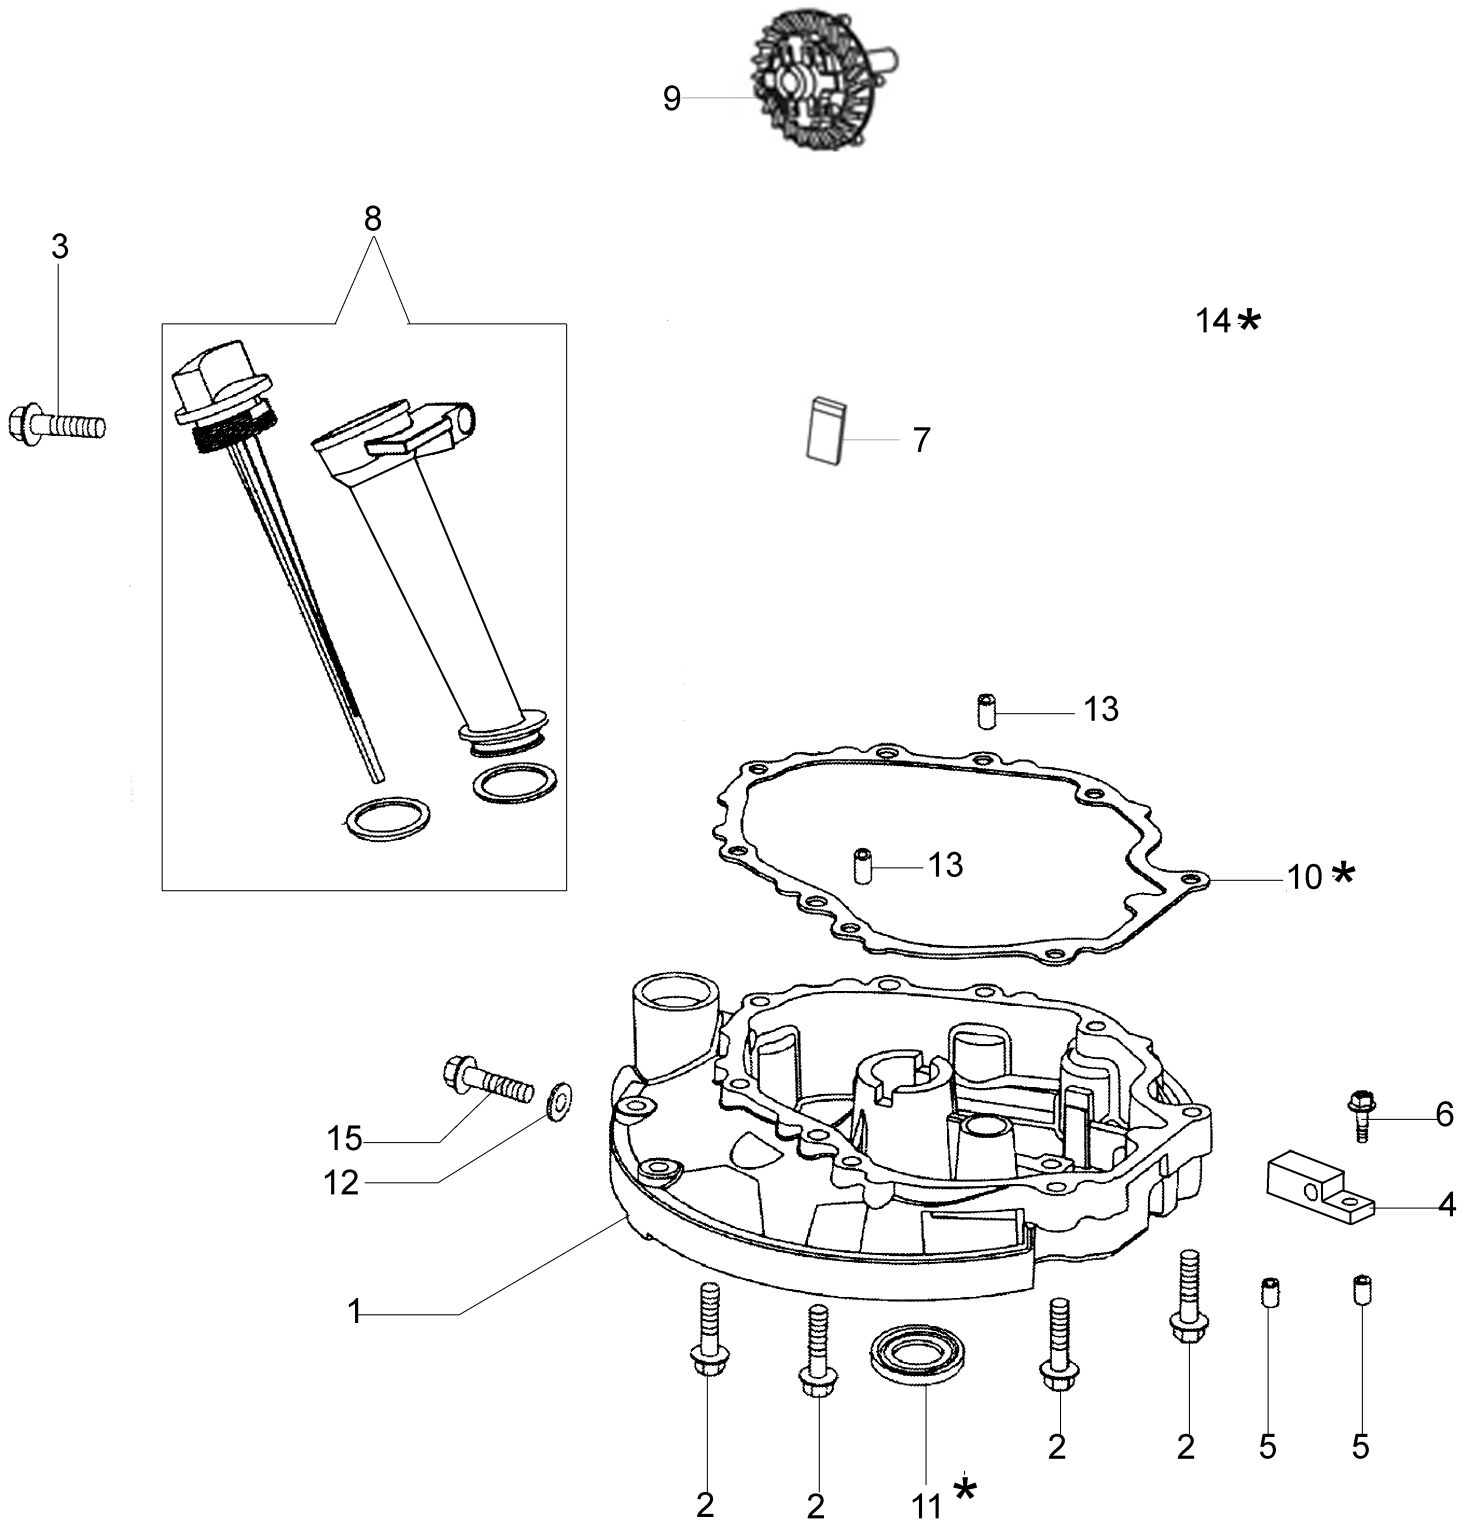

Ref.Nu	Qty	Part number	Description	Validity from	Validity till	Notes	Bulletin
1	1	L66150230	Cover				
2	7	L66150452	Screw				
3	3	L66150453	Screw				
4	1	L66150454	Plate				
5	2	L66150455	Bushing				
6	1	L66150456	Screw				
7	1	L66150232	Packing, breather chamber				
8	1	L66150458	Oil cap assy				
9	1	L66150457	Governor				
10	1	L66150463	Gasket				
11	1	L66150462	Oil seal				
12	1	L66150354	Washer				
13	2	L66150357	Plug				
14	1	L66150723	Gasket set	11/2013			
14	1	L66150227	Gasket set		10/2013		
15	1	L66150352	Screw