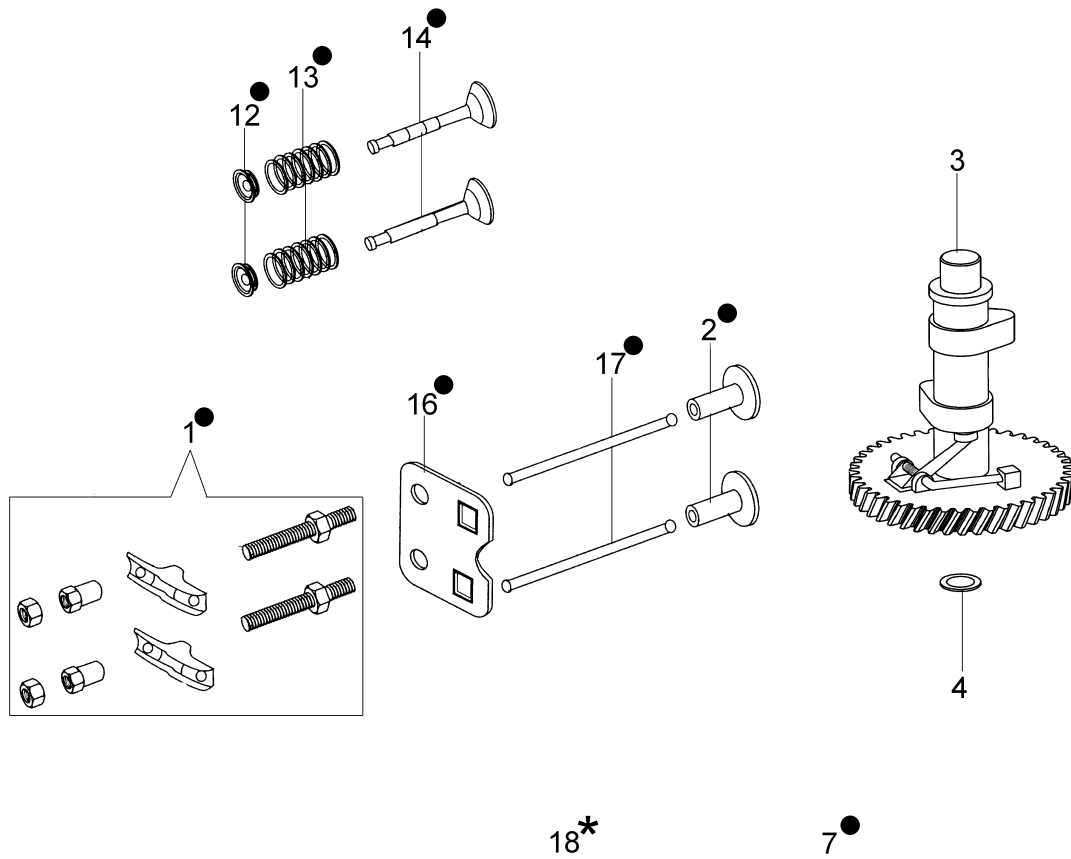

Ref.Nu	Qty	Part number	Description	Validity from	Validity till	Notes	Bulletin
59	6	3801022R	Screw				
60	2	66030049	Support				
61	2	3045035R	Retainer washer				
62	2	3045034R	Retainer washer				
63	3	66070228R	Support				
64	1	66070099R	Spring				
65	1	66070133R	Support				
66	1	66070628	Labels kit				
67	2	3064037	Washer				
68	1	66060425R	Handle kit				
69	2	66060381BR	Pin				
70	2	3024006	Snap ring				
71	1	66110127R	Mulching cap				
72	1	66070521R	Shutter				
73	1	66060164BR	Complete throttle				
74	1	3906053	Screw				
75	1	3916006R	Washer				
76	1	3914006R	Nut				
77	1	66070744	Support set	SN 6275020572			BT5-077-03/15
78	2	66070435R	Bushing	SN 6275173850			BT5-079-04/15