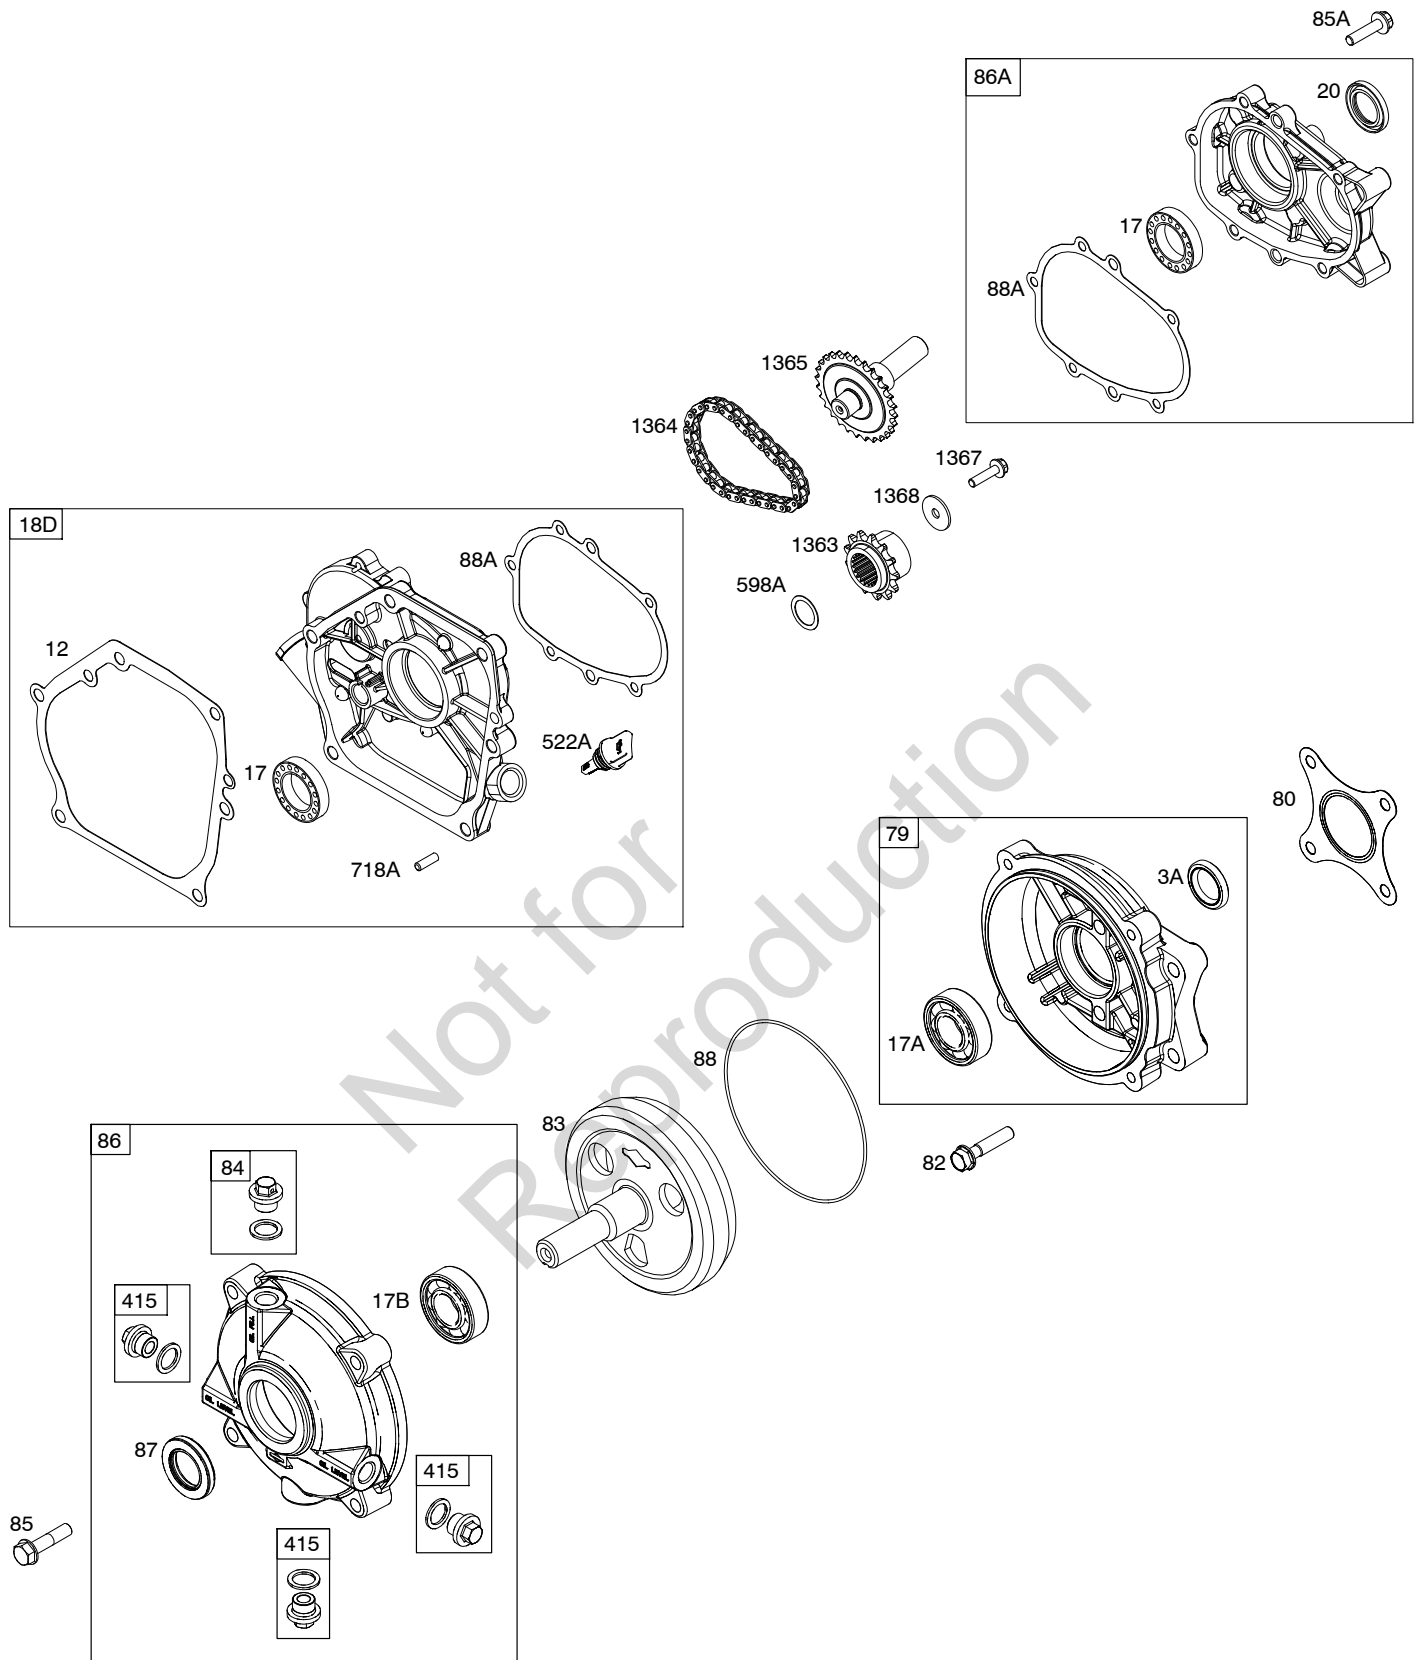

Illustrated Parts List

Model Series

130G00

TYPE NUMBERS
0001 through 0229.

TABLE OF CONTENTS

Air Cleaner	7
Alternator	9
Armature	7
Blower Housing	9
Camshaft	2
Carburetor	6
Controls	8
Crankcase Cover	2
Crankshaft	2
Cylinder	2
Cylinder Head	4
Electric Starter	9
Electrical System	8
Exhaust System	5
Flywheel	9
Fuel Supply	5
Gasket Set	4
Gear Reduction	3
Governor Spring	8
Piston/Rings/Connecting Rod	2
Rewind Starter	9
Spark Plug	8
Warning Label	2

130G00

1319 WARNING LABEL

REQUIRED when replacing parts with warning labels affixed.

1319A WARNING LABEL

REQUIRED when replacing parts with warning labels affixed.

1036 EMISSIONS LABEL

Illustrations cover a range of engines. Parts shown without text may not be used on your specific engine.