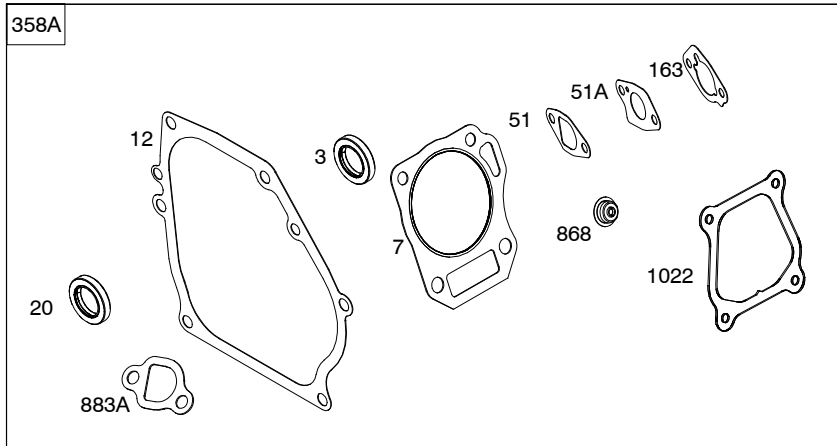

Illustrated Parts List

Model Series

130G00

TYPE NUMBERS
0001 through 0229.

TABLE OF CONTENTS

Air Cleaner	7
Alternator	9
Armature	7
Blower Housing	9
Camshaft	2
Carburetor	6
Controls	8
Crankcase Cover	2
Crankshaft	2
Cylinder	2
Cylinder Head	4
Electric Starter	9
Electrical System	8
Exhaust System	5
Flywheel	9
Fuel Supply	5
Gasket Set	4
Gear Reduction	3
Governor Spring	8
Piston/Rings/Connecting Rod	2
Rewind Starter	9
Spark Plug	8
Warning Label	2

130G00

1319 WARNING LABEL

REQUIRED when replacing parts with warning labels affixed.

1319A WARNING LABEL

REQUIRED when replacing parts with warning labels affixed.

1036 EMISSIONS LABEL

Illustrations cover a range of engines. Parts shown without text may not be used on your specific engine.