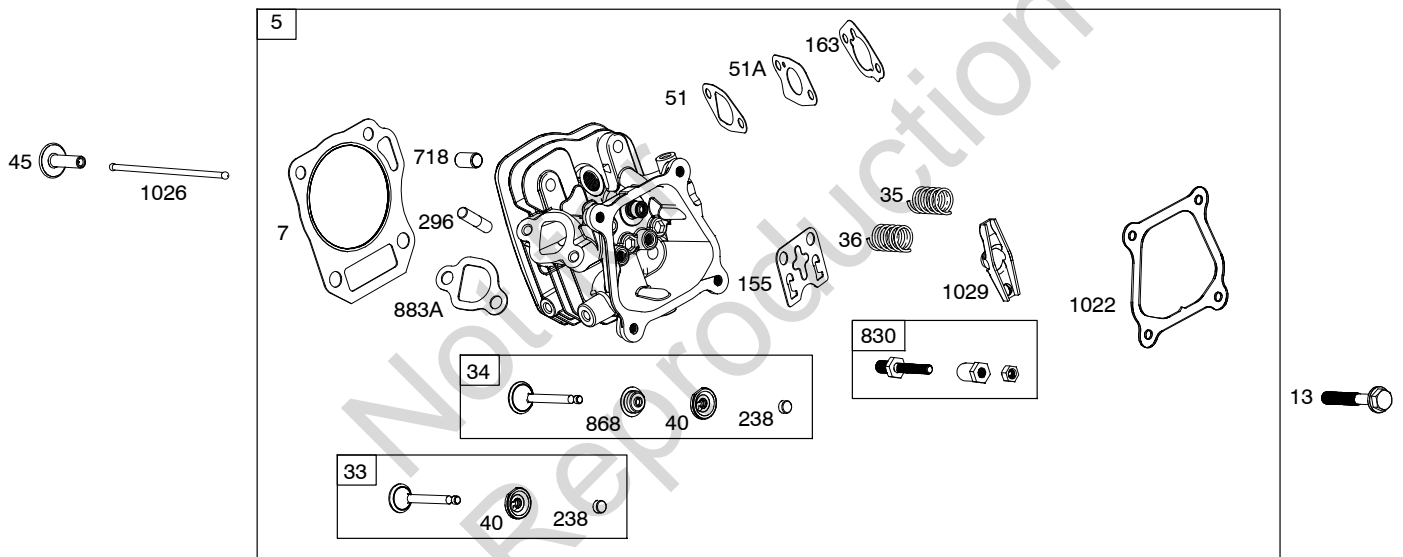

Illustrated Parts List

Model Series

130G00

TYPE NUMBERS
0001 through 0229.

TABLE OF CONTENTS

Air Cleaner	7
Alternator	9
Armature	7
Blower Housing	9
Camshaft	2
Carburetor	6
Controls	8
Crankcase Cover	2
Crankshaft	2
Cylinder	2
Cylinder Head	4
Electric Starter	9
Electrical System	8
Exhaust System	5
Flywheel	9
Fuel Supply	5
Gasket Set	4
Gear Reduction	3
Governor Spring	8
Piston/Rings/Connecting Rod	2
Rewind Starter	9
Spark Plug	8
Warning Label	2

130G00

1319 WARNING LABEL

REQUIRED when replacing parts with warning labels affixed.

1319A WARNING LABEL

REQUIRED when replacing parts with warning labels affixed.

1036 EMISSIONS LABEL

Illustrations cover a range of engines. Parts shown without text may not be used on your specific engine.