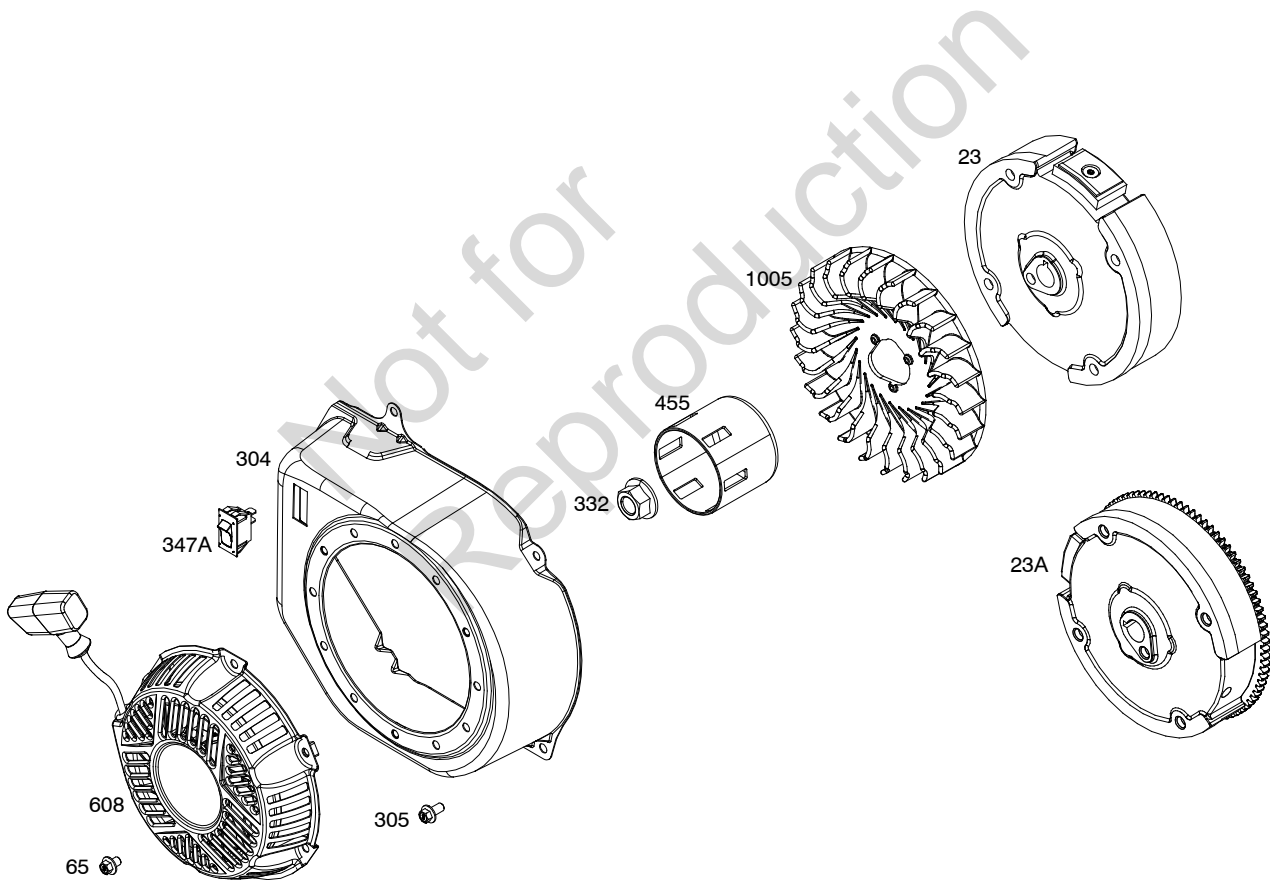

130G00

REF. NO.	PART NO.	DESCRIPTION	REF. NO.	PART NO.	DESCRIPTION	REF. NO.	PART NO.	DESCRIPTION
1	592925	Cylinder Assembly ----- Note ----- 592916 Cylinder Assembly Used on Type No(s). 0001, 0006, 0007, 0008, 0010, 0017, 0018, 0020, 0021, 0025, 0027, 0029, 0030, 0032, 0034, 0036, 0037, 0039, 0040, 0044, 0047, 0048, 0055, 0056, 0057, 0059, 0060, 0061, 0062, 0063, 0064, 0068, 0089, 0090, 0091, 0092, 0094, 0095, 0104, 0111, 0112, 0115, 0116, 0120, 0121, 0124, 0127, 0130, 0132, 0133, 0134, 0135, 0137, 0138, 0155, 0157, 0225, 0229. 596175 Cylinder Assembly Used on Type No(s). 0161.	16	591520	Crankshaft ----- Note ----- 592924 Crankshaft Used on Type No(s). 0002, 0024, 0027, 0028, 0029, 0030, 0035, 0042, 0077, 0089, 0111, 0117, 0120, 0151, 0224, 0229. 592933 Crankshaft Used on Type No(s). 0004, 0069, 0087. 592959 Crankshaft Used on Type No(s). 0020, 0127, 0141. 593075 Crankshaft Used on Type No(s). 0031, 0075, 0094, 0097, 0109, 0128. 593367 Crankshaft Used on Type No(s). 0044, 0055, 0059, 0060, 0071, 0074, 0086, 0102, 0104, 0123, 0131, 0138, 0147, 0156. 594254 Crankshaft Used on Type No(s). 0072. 594386 Crankshaft Used on Type No(s). 0079, 0083, 0084, 0096, 0161. 594252 Crankshaft Used on Type No(s). 0129. 595420 Crankshaft Used on Type No(s). 0119. 595439 Crankshaft Used on Type No(s). 0135, 0137. 595440 Crankshaft Used on Type No(s). 0142, 0143, 0144, 0153, 0155. 595062 Crankshaft Used on Type No(s). 0093.	18	590717	Cover- Crankcase Used on Type No(s). 0135, 0137.
3	590712	Seal- Oil (Magneto Side)	18C	592296	Cover- Crankcase ----- Note ----- 592963 Cover- Crankcase Used on Type No(s). 0003, 0015, 0020, 0087, 0122, 0129, 0136. 593074 Cover- Crankcase Used on Type No(s). 0030, 0035, 0037, 0042, 0044, 0047, 0048, 0055, 0059, 0060, 0064, 0071, 0072, 0074, 0077, 0082, 0083, 0086, 0089, 0094, 0095, 0111, 0117, 0120, 0123, 0131, 0138, 0151, 0156. 596200 Cover- Crankcase Used on Type No(s). 0147.			
3A	299819S	Seal- Oil (Magneto Side)	18D	595452	Cover- Crankcase Used on Type No(s). 0142, 0143, 0144, 0153, 0155.			
5	591454	Head- Cylinder	20	590712	Seal- Oil (PTO Side)			
7	591445	Gasket- Cylinder Head	22	590714	Screw (Crankcase Cover/Sump)			
11	590698	Tube- Breather ----- Note ----- 593443 Tube- Breather Used on Type No(s). 0161.	23	590681	Flywheel			
12	590608	Gasket- Crankcase	23A	591534	Flywheel Used on Type No(s). 0105, 0114, 0129, 0130, 0133, 0136, 0144, 0151, 0152.			
13	590639	Screw (Cylinder Head)	24	797286	Key- Flywheel			
15	590678	Plug- Oil Drain						
			17	590715	Bearing- Ball			
			17A	99158	Bearing- Ball			
			17B	792745	Bearing- Ball