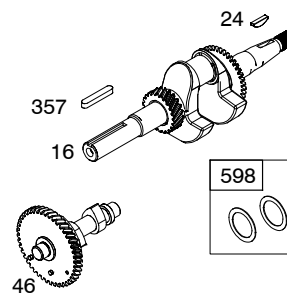

Illustrated Parts List

Model Series

130G00

TYPE NUMBERS
0001 through 0229.

TABLE OF CONTENTS

Air Cleaner	7
Alternator	9
Armature	7
Blower Housing	9
Camshaft	2
Carburetor	6
Controls	8
Crankcase Cover	2
Crankshaft	2
Cylinder	2
Cylinder Head	4
Electric Starter	9
Electrical System	8
Exhaust System	5
Flywheel	9
Fuel Supply	5
Gasket Set	4
Gear Reduction	3
Governor Spring	8
Piston/Rings/Connecting Rod	2
Rewind Starter	9
Spark Plug	8
Warning Label	2

PRINTED IN U.S.A.

COPYRIGHT by BRIGGS & STRATTON CORPORATION
All rights reserved. No part of this material may be reproduced or transmitted, in any form or by any means, electronic or mechanical, including photocopying, recording or by any information storage and retrieval system, without permission in writing from Briggs & Stratton Corporation.

130G00

1319 WARNING LABEL

REQUIRED when replacing parts with warning labels affixed.

1319A WARNING LABEL

REQUIRED when replacing parts with warning labels affixed.

1036 EMISSIONS LABEL

Illustrations cover a range of engines. Parts shown without text may not be used on your specific engine.