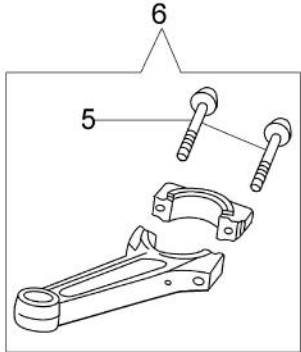

## Illustration Cylinder and crankcase

---

Ref.Nu	Qty	Part number	Description	Validity from	Validity till	Notes	Bulletin
1	1	L66150224	Crankcase assy				
2	1	L66150406	Tank shield				
3	2	L66150251	Screw				
4	1	L66150736	Gasket set				
5	1	L66150407	Stud				
6	2	L66150408	Stud				
7	1	L66150410	Reed valve				
8	1	L66150409	Seal ring				
9	1	L66150411	Screw				
10	1	L66150257	Spring				
11	1	L66150415	Flyweheel brake				
12	1	L66150413	Cap				
13	2	L66150414	Screw				
14	1	L66150353	Plug				
15	1	L66150419	Gasket				
16	1	L66150710	Tube				
17	1	L66150417	Governor arm shaft				
18	1	L66150035	Washer				

## Illustration Crankshaft and piston

---

Ref.Nu	Qty	Part number	Description	Validity from	Validity till	Notes	Bulletin
1	1	L66150070	Piston ring set				
2	2	L66150372	Retainer washer				
3	1	L66150342	Piston pin				
4	1	L66150217A	Piston assy				
5	2	L66150078	Connecting rod bolt				
6	1	L66150421	Connecting rod cpl.				
7	1	L66150355	Bearing				
8	1	L66150423	Crankshaft				
9	1	L66150081	Key				
10	1	L66150424	Washer				