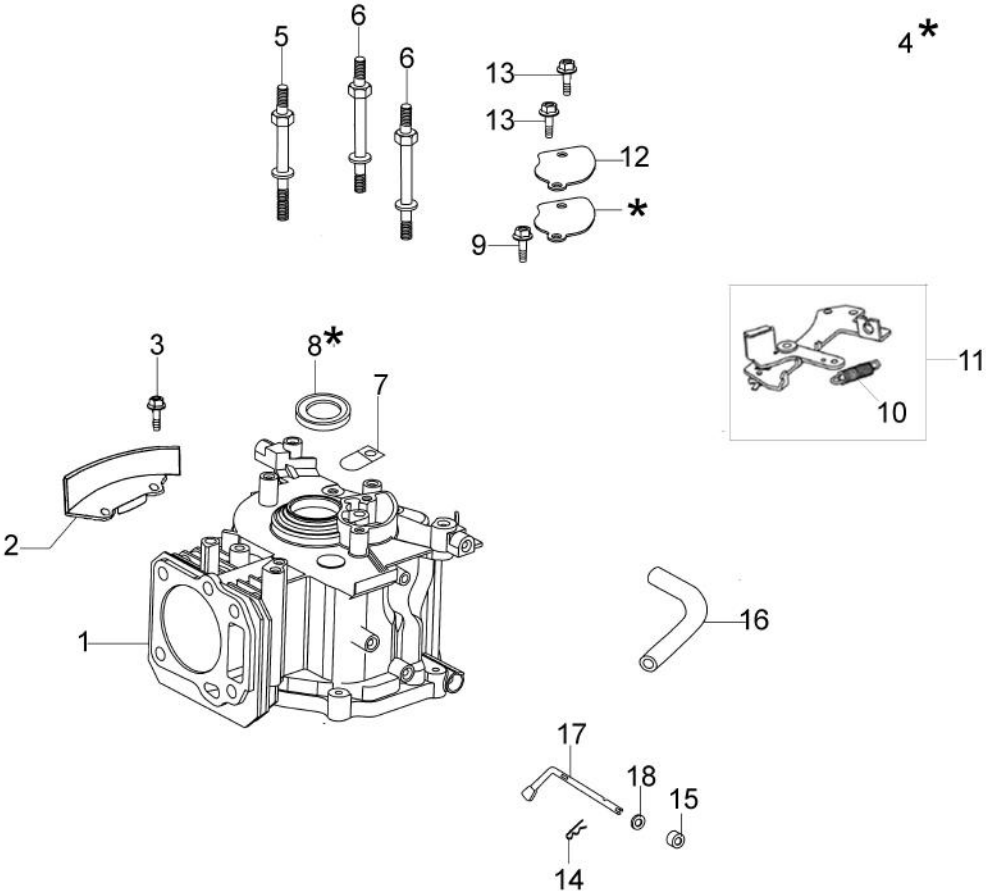

Illustration Cylinder and crankcase

Ref.Nu	Qty	Part number	Description	Validity from	Validity till	Notes	Bulletin
1	1	L66150224	Crankcase assy				
2	1	L66150406	Tank shield				
3	2	L66150251	Screw				
4	1	L66150736	Gasket set				
5	1	L66150407	Stud				
6	2	L66150408	Stud				
7	1	L66150410	Reed valve				
8	1	L66150409	Seal ring				
9	1	L66150411	Screw				
10	1	L66150257	Spring				
11	1	L66150415	Flyweheel brake				
12	1	L66150413	Cap				
13	2	L66150414	Screw				
14	1	L66150353	Plug				
15	1	L66150419	Gasket				
16	1	L66150710	Tube				
17	1	L66150417	Governor arm shaft				
18	1	L66150035	Washer