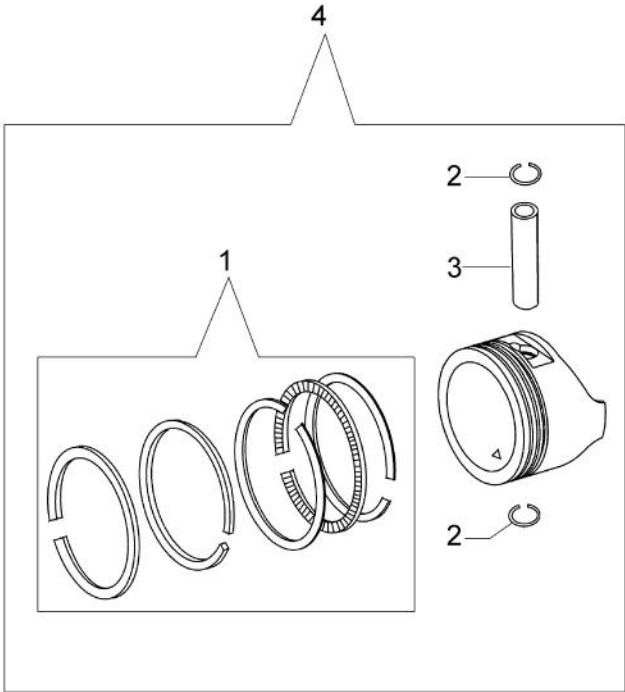

## Illustration Cylinder head and valve

---

Ref.Nu	Qty	Part number	Description	Validity from	Validity till	Notes	Bulletin
1	2	L66150368	Compensator				
2	2	L66150403	Slide				
3	1	L66150404	Camshaft assy				
4	1	L66150399	Washer				
5	1	3055123	Spark plug				
6	2	L66150396	Stud				
7	1	L66150215	Head comp.cylinder				
8	4	L66150005	Screw				
9	4	L66150393	Screw				
10	2	L66150350	Plug				
11	1	L66150394	Cover				
12	2	L66150398	Spring holder				
13	2	L66150366	Valves spring				
14	1	L66150400	Suction/exhaust valve kit				
15	2	L66150708	Stud				
16	1	L66150401	Plate				
17	2	L66150402	Equalizer rod				
18	1	L66150736	Gasket set				
19	-	-	Not available for this product				
20	1	L66150471	Gasket				

## Illustration Cylinder and crankcase

---

Ref.Nu	Qty	Part number	Description	Validity from	Validity till	Notes	Bulletin
1	1	L66150224	Crankcase assy				
2	1	L66150406	Tank shield				
3	2	L66150251	Screw				
4	1	L66150736	Gasket set				
5	1	L66150407	Stud				
6	2	L66150408	Stud				
7	1	L66150410	Reed valve				
8	1	L66150409	Seal ring				
9	1	L66150411	Screw				
10	1	L66150257	Spring				
11	1	L66150415	Flyweheel brake				
12	1	L66150413	Cap				
13	2	L66150414	Screw				
14	1	L66150353	Plug				
15	1	L66150419	Gasket				
16	1	L66150710	Tube				
17	1	L66150417	Governor arm shaft				
18	1	L66150035	Washer				

## Illustration Crankshaft and piston

---

Ref.Nu	Qty	Part number	Description	Validity from	Validity till	Notes	Bulletin
1	1	L66150070	Piston ring set				
2	2	L66150372	Retainer washer				
3	1	L66150342	Piston pin				
4	1	L66150217A	Piston assy				
5	2	L66150078	Connecting rod bolt				
6	1	L66150421	Connecting rod cpl.				
7	1	L66150355	Bearing				
8	1	L66150423	Crankshaft				
9	1	L66150081	Key				
10	1	L66150424	Washer				