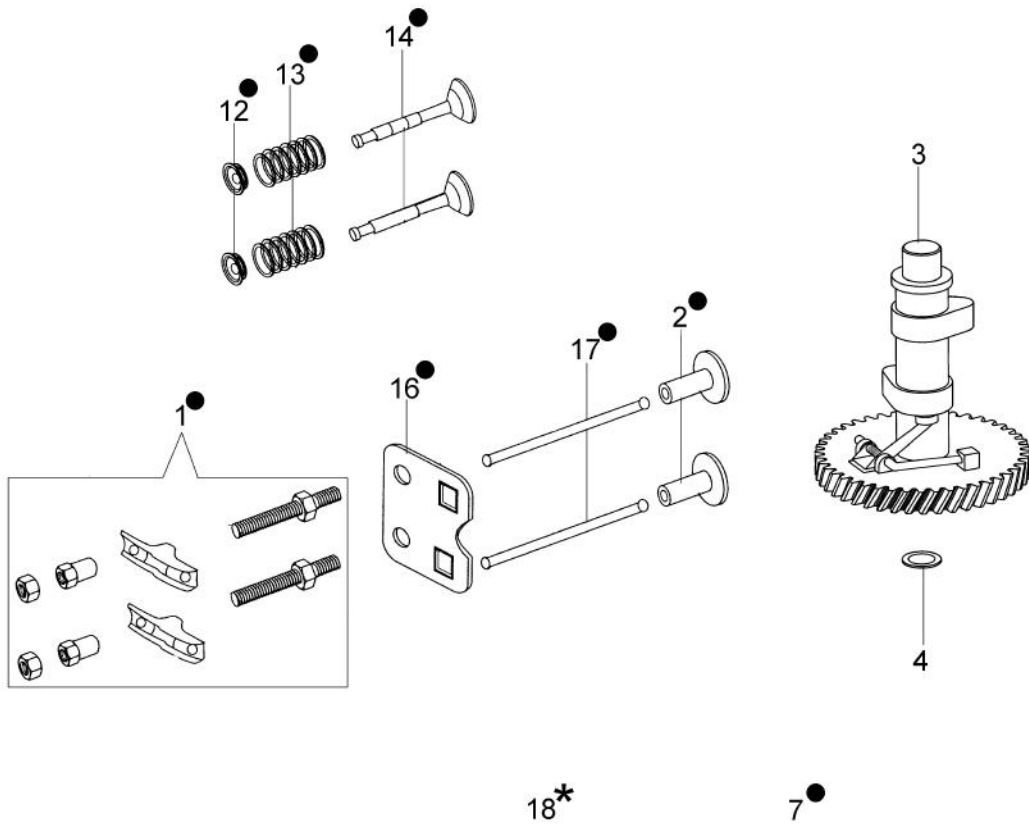

Illustration Cylinder head and valve

Illustration Cylinder head and valve

Ref.Nu	Qty	Part number	Description	Validity from	Validity till	Notes	Bulletin
1	2	L66150368	Compensator				
2	2	L66150403	Slide				
3	1	L66150404	Camshaft assy				
4	1	L66150399	Washer				
5	1	3055123	Spark plug				
6	2	L66150396	Stud				
7	1	L66150215	Head comp.cylinder				
8	4	L66150005	Screw				
9	4	L66150393	Screw				
10	2	L66150350	Plug				
11	1	L66150394	Cover				
12	2	L66150398	Spring holder				
13	2	L66150366	Valves spring				
14	1	L66150400	Suction/exhaust valve kit				
15	2	L66150708	Stud				
16	1	L66150401	Plate				
17	2	L66150402	Equalizer rod				
18	1	L66150736	Gasket set				
19	-	-	Not available for this product				
20	1	L66150471	Gasket