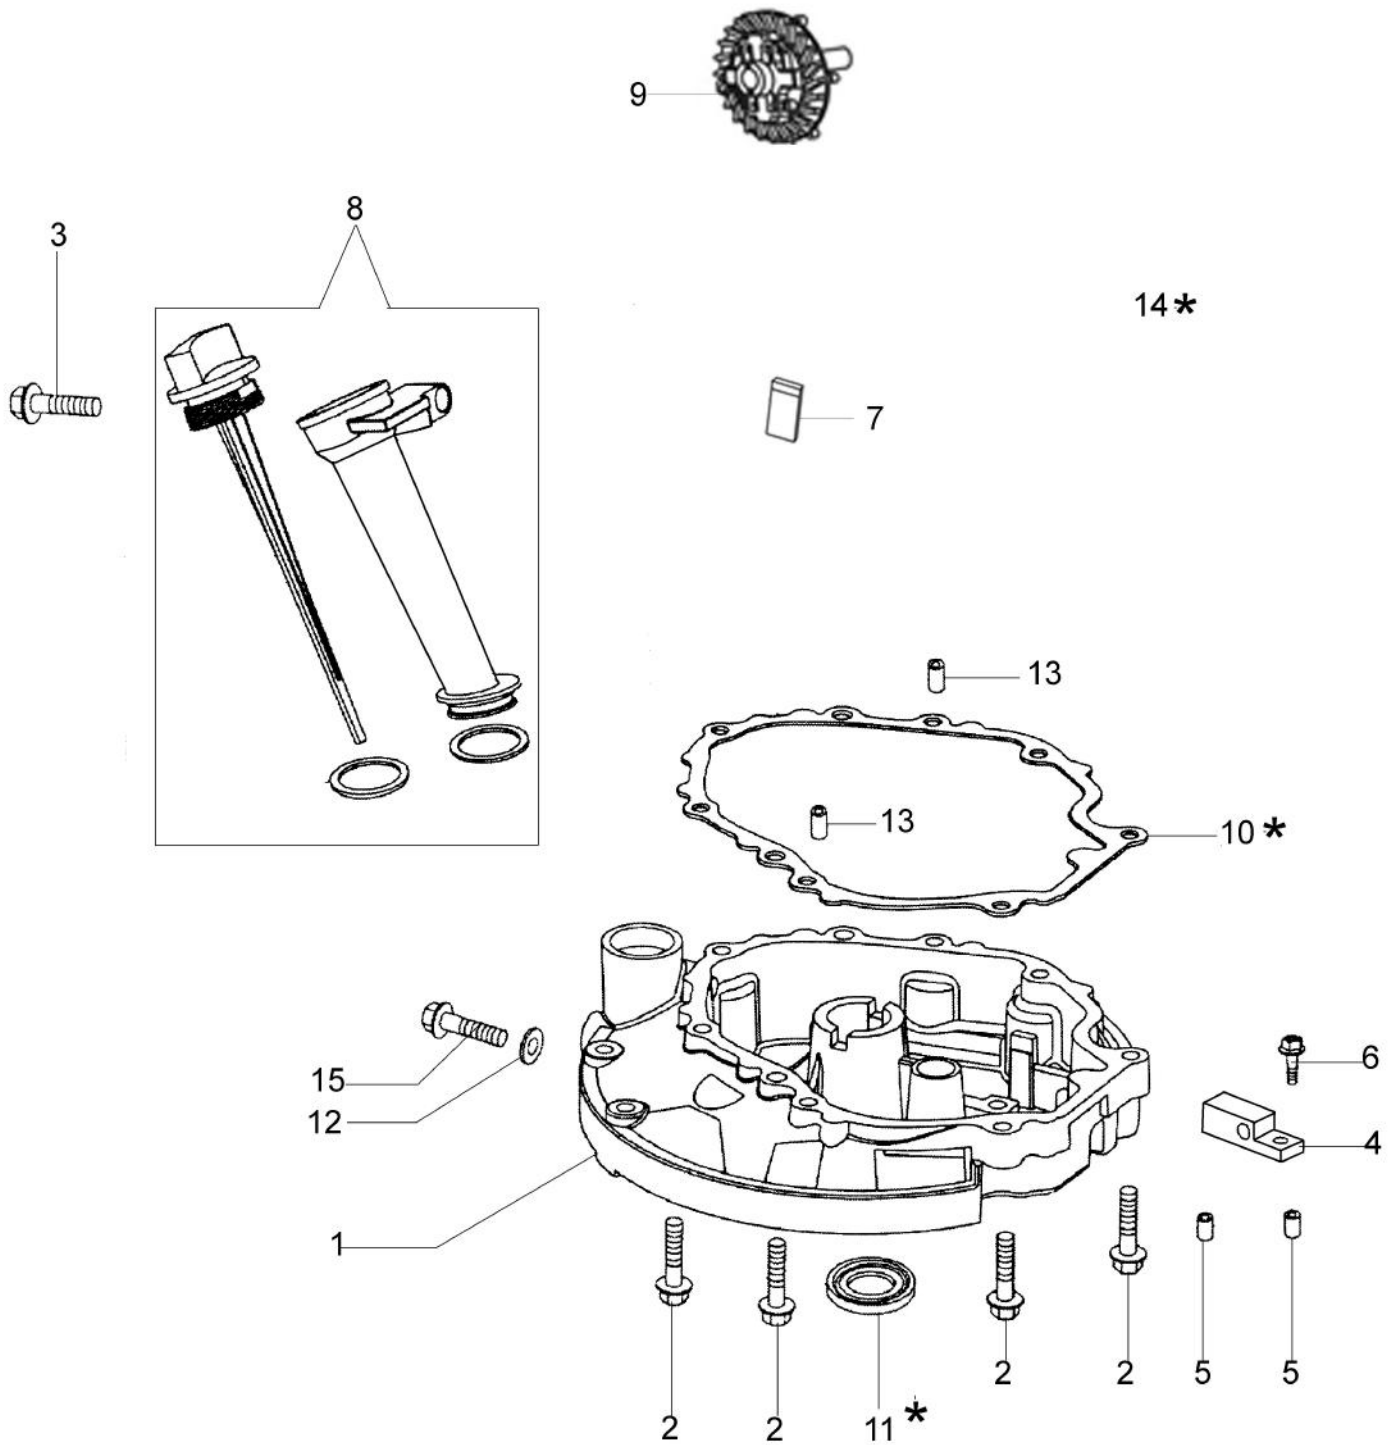

Illustration Crankcase cover

Ref.Nu	Qty	Part number	Description	Validity from	Validity till	Notes	Bulletin
1	1	L66150230	Cover				
2	7	L66150452	Screw				
3	3	L66150453	Screw				
4	1	L66150454	Plate				
5	2	L66150455	Bushing				
6	1	L66150456	Screw				
7	1	L66150232	Packing, breather chamber				
8	1	L66150458	Oil cap assy				
9	1	L66150457	Governor				
10	1	L66150463	Gasket				
11	1	L66150462	Oil seal				
12	1	L66150354	Washer				
13	2	L66150357	Plug				
14	1	L66150736	Gasket set				
15	1	L66150352	Screw