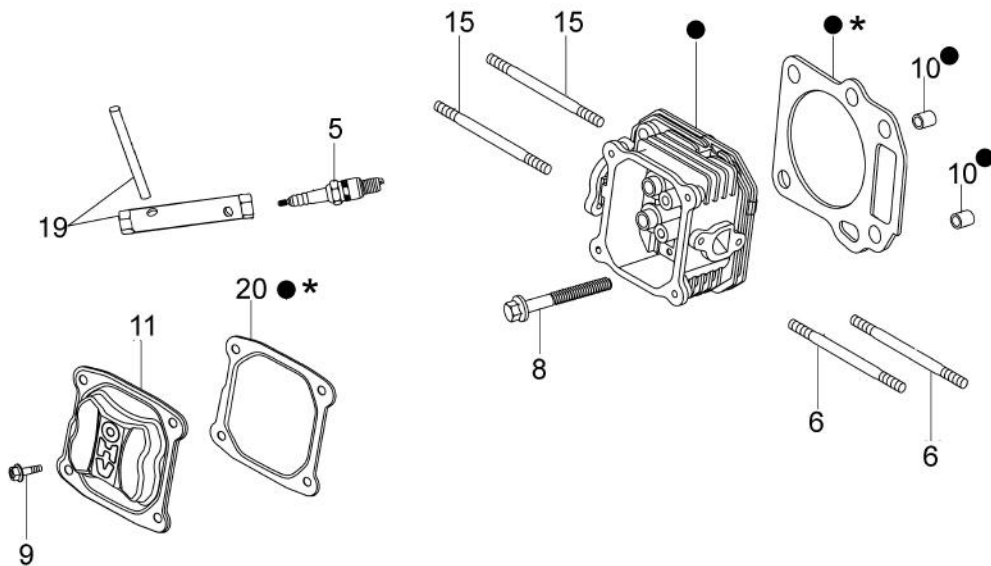

---

Control lever

---

Tank

---

## Illustration Complete illustrated parts list

Ref.Nu	Qty	Part number	Description	Validity from	Validity till	Notes	Bulletin
1	1	66060316AR	Brake lever				
2	1	66060384R	Washer				
3	1	66110626R	Deck			Grigio; Grey	
4	1	66060506R	Engine break cable				
5	1	66060421BR	Handlebar				
6	1	66110609	Kit spring				
7	2	66060231	Band				
8	2	66070317R	Tightening handle				
9	2	3910015R	Screw				
10	1	66110640	Labels kit				
11	1	66070519R	Shutter			Arancio; Orange	
12	8	66030012R	Washer				
13	1	66110513R	Deflector				
14	2	3045034R	Retainer washer				
15	2	3024006	Snap ring				
16	1	66110026R	Deflector axle				
17	2	66070301A	Support set				
18	4	66070248R	Lever				
19	4	66070031R	Lever				
20	1	66030003AR	Blade hub				
21	4	66070030A	Pin				
22	6	66030012R	Washer				
23	1	66110594R	Mulching blade				
24	4	66070732	Wheel kit				
25	4	3933032R	Nut				
26	4	66070728R	Wheel cover				
27	4	66070021R	Handle				
28	1	3906150R	Screw				
29	8	3027001R	Washer				
30	1	8202126R	Key				
31	8	66070497R	Bearing				
32	4	3914010R	Nut				
33	1	66110512R	Shutter				
34	1	66110128R	Mulching Kit				
35	2	3032018R	Rivet				
36	1	66070477R	Pin				
37	1	66070476R	Support				
38	1	3026005R	Ring				
39	1	66070493R	Spring				
40	2	66060317BR	Pin				
41	2	3064037	Washer				
42	1	66110127R	Mulching cap				
43	1	66060170BR	Fan				
44	1	66060425R	Handle kit				

# Illustration Cylinder head and valve