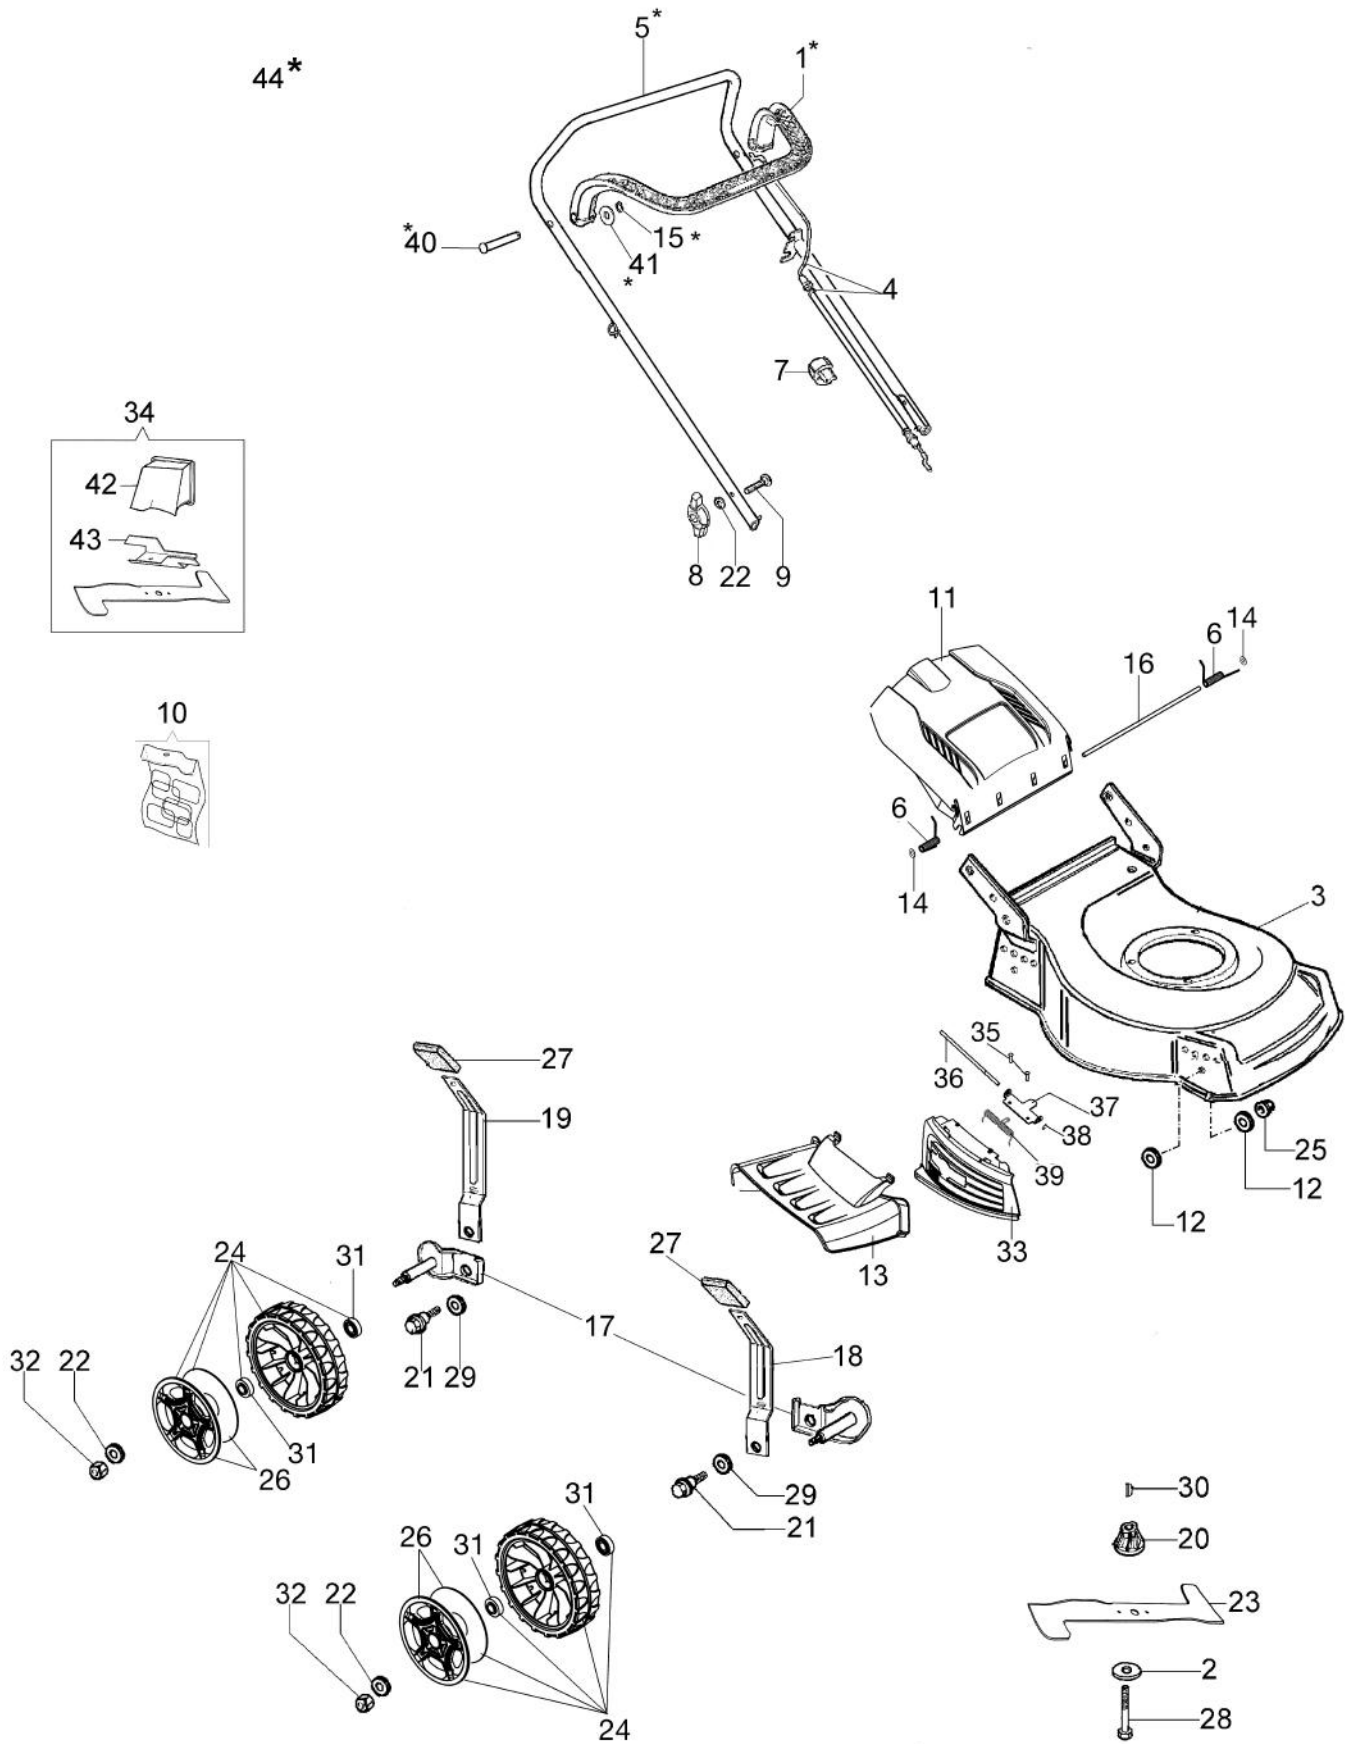

### Documents

Complete illustrated parts list

---

Cylinder head and valve

---

Cylinder and crankcase

---

Crankcase cover

---

Control lever

---

Tank

---

## Illustration Complete illustrated parts list

Ref.Nu	Qty	Part number	Description	Validity from	Validity till	Notes	Bulletin
1	1	66060316AR	Brake lever				
2	1	66060384R	Washer				
3	1	66110626R	Deck			Grigio; Grey	
4	1	66060506R	Engine break cable				
5	1	66060421BR	Handlebar				
6	1	66110609	Kit spring				
7	2	66060231	Band				
8	2	66070317R	Tightening handle				
9	2	3910015R	Screw				
10	1	66110640	Labels kit				
11	1	66070519R	Shutter			Arancio; Orange	
12	8	66030012R	Washer				
13	1	66110513R	Deflector				
14	2	3045034R	Retainer washer				
15	2	3024006	Snap ring				
16	1	66110026R	Deflector axle				
17	2	66070301A	Support set				
18	4	66070248R	Lever				
19	4	66070031R	Lever				
20	1	66030003AR	Blade hub				
21	4	66070030A	Pin				
22	6	66030012R	Washer				
23	1	66110594R	Mulching blade				
24	4	66070732	Wheel kit				
25	4	3933032R	Nut				
26	4	66070728R	Wheel cover				
27	4	66070021R	Handle				
28	1	3906150R	Screw				
29	8	3027001R	Washer				
30	1	8202126R	Key				
31	8	66070497R	Bearing				
32	4	3914010R	Nut				
33	1	66110512R	Shutter				
34	1	66110128R	Mulching Kit				
35	2	3032018R	Rivet				
36	1	66070477R	Pin				
37	1	66070476R	Support				
38	1	3026005R	Ring				
39	1	66070493R	Spring				
40	2	66060317BR	Pin				
41	2	3064037	Washer				
42	1	66110127R	Mulching cap				
43	1	66060170BR	Fan				
44	1	66060425R	Handle kit				

## Illustration Crankshaft and piston

---

Ref.Nu	Qty	Part number	Description	Validity from	Validity till	Notes	Bulletin
1	1	L66150070	Piston ring set				
2	2	L66150372	Retainer washer				
3	1	L66150342	Piston pin				
4	1	L66150217A	Piston assy				
5	2	L66150078	Connecting rod bolt				
6	1	L66150421	Connecting rod cpl.				
7	1	L66150355	Bearing				
8	1	L66150423	Crankshaft				
9	1	L66150081	Key				
10	1	L66150424	Washer				