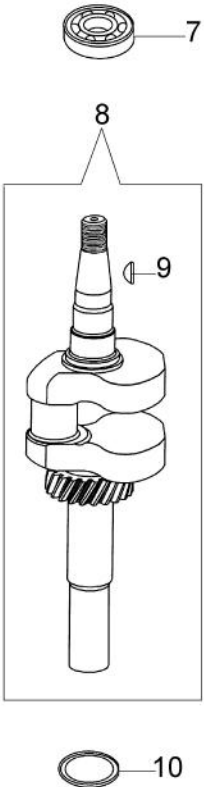

Illustration Crankshaft and piston

Ref.Nu	Qty	Part number	Description	Validity from	Validity till	Notes	Bulletin
1	1	L66150070	Piston ring set				
2	2	L66150372	Retainer washer				
3	1	L66150342	Piston pin				
4	1	L66150217A	Piston assy				
5	2	L66150078	Connecting rod bolt				
6	1	L66150421	Connecting rod cpl.				
7	1	L66150355	Bearing				
8	1	L66150423	Crankshaft				
9	1	L66150081	Key				
10	1	L66150424	Washer